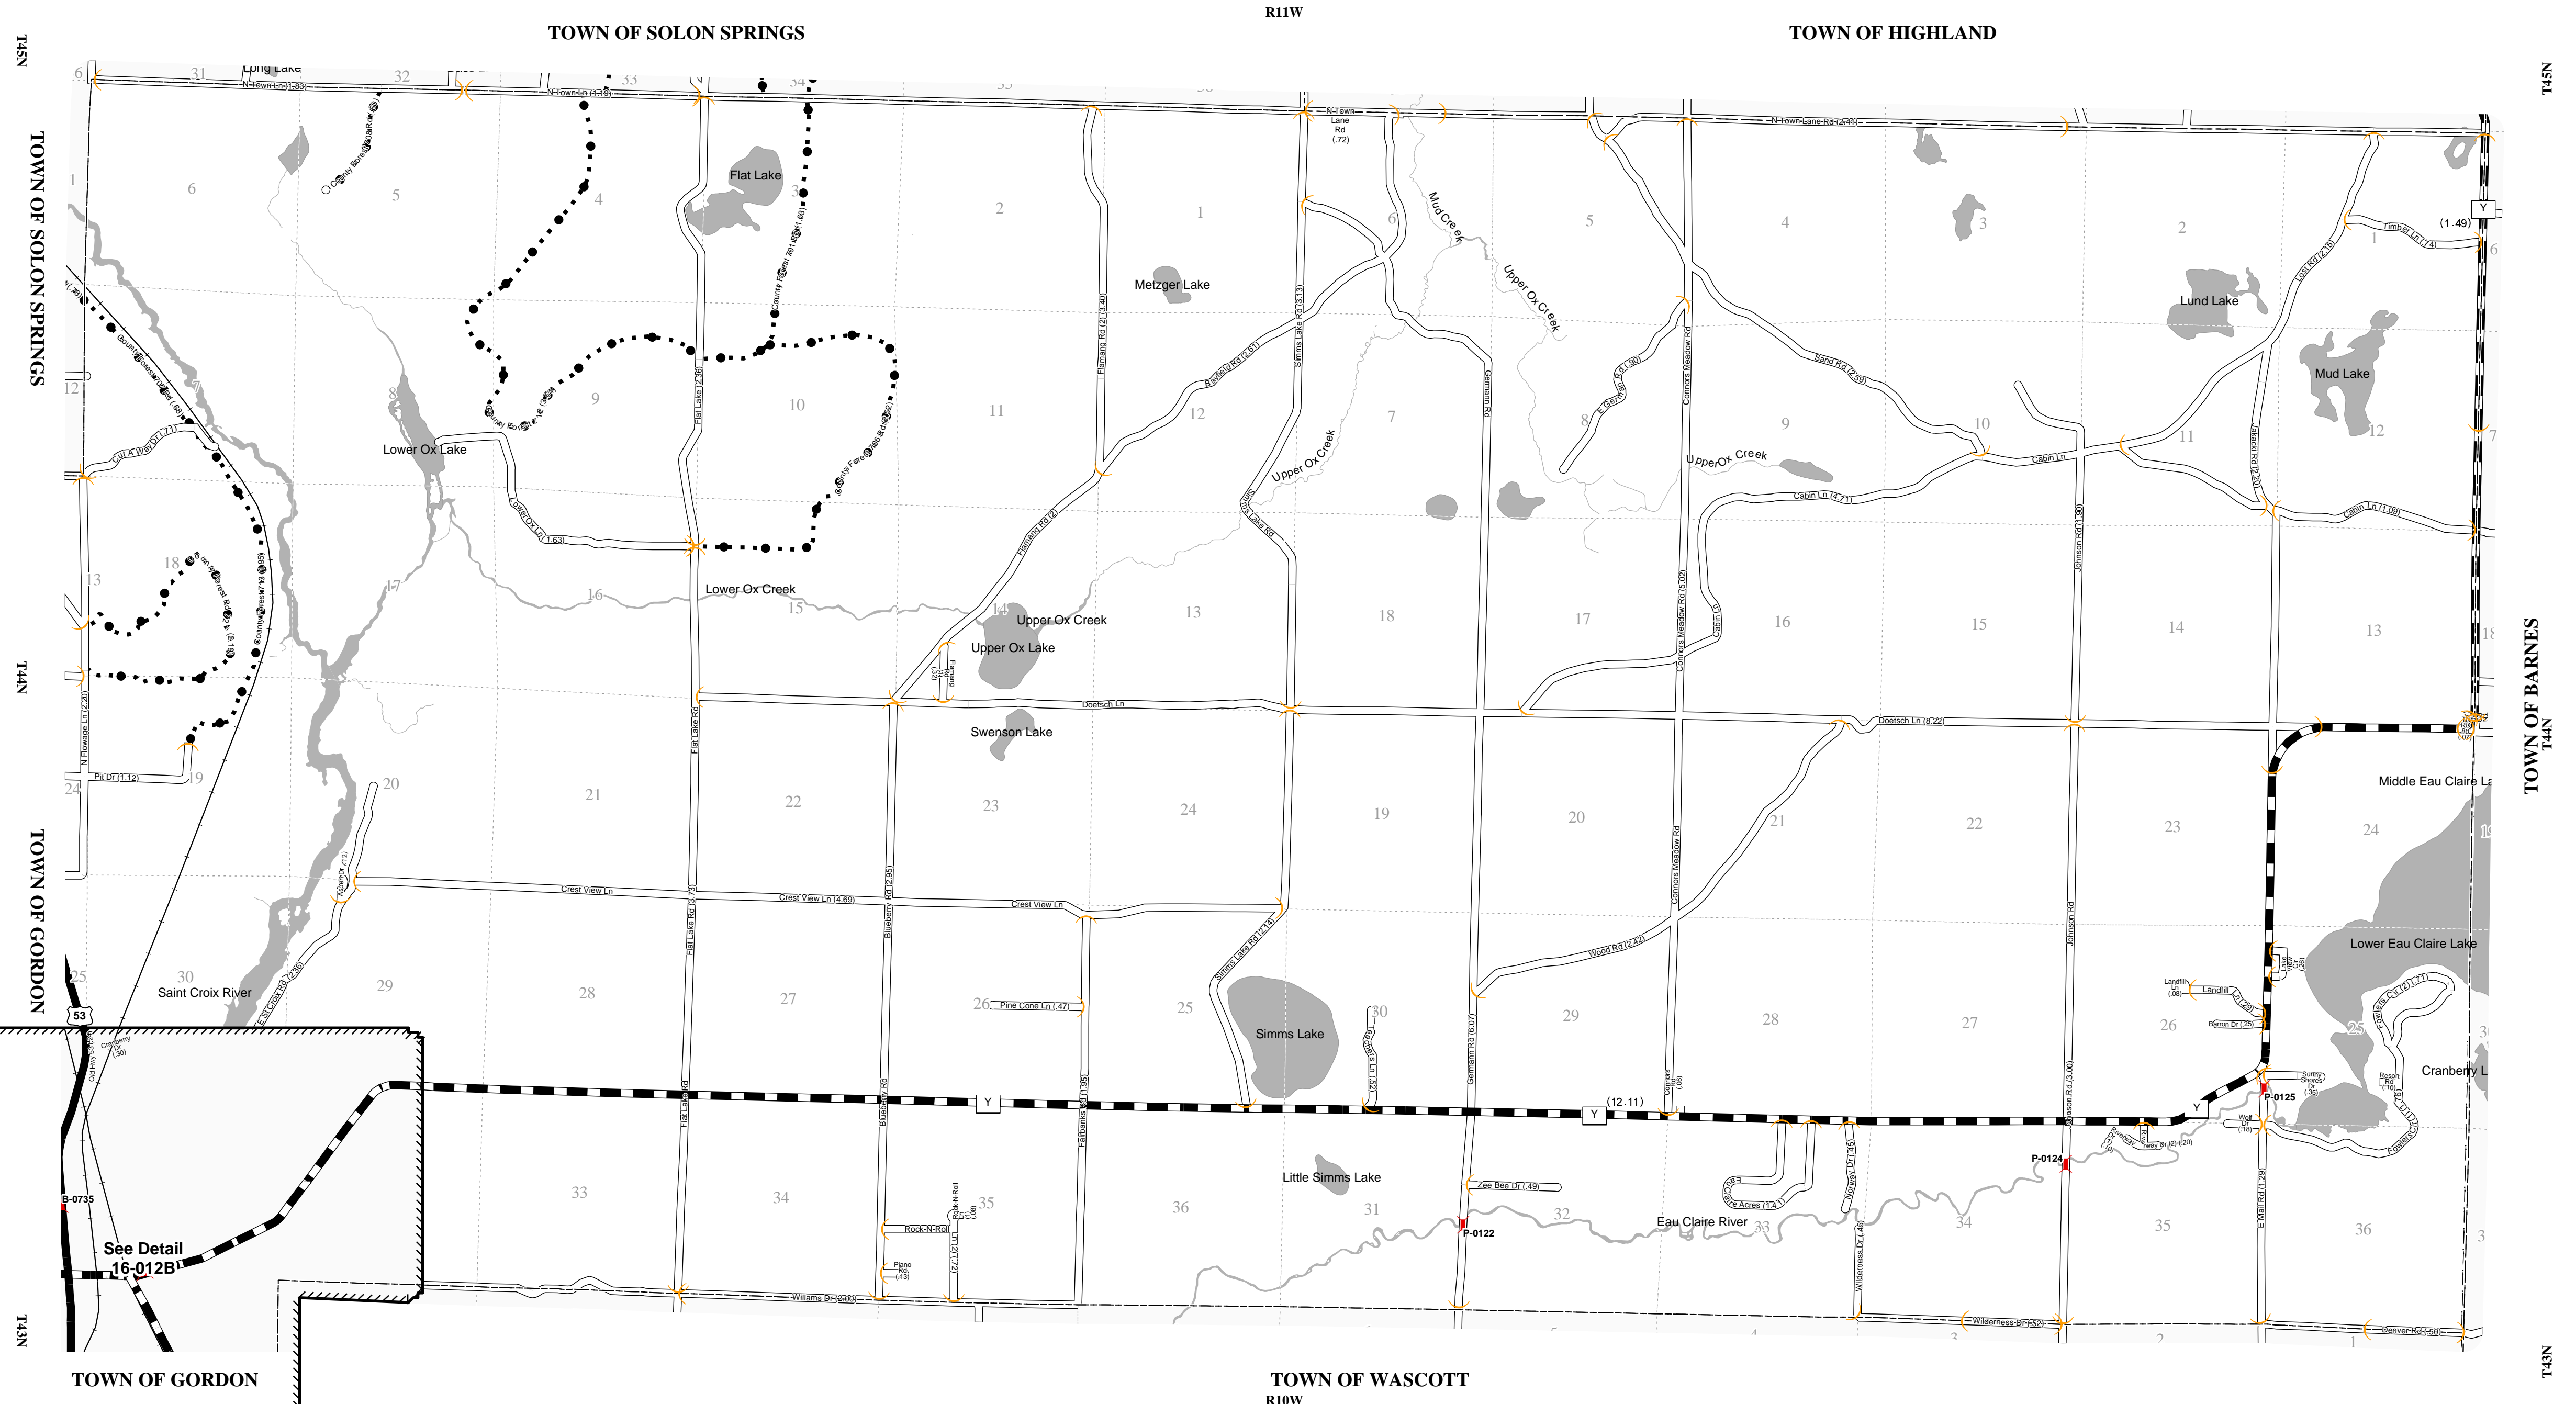

STATE OF WISCONSIN
 WISCONSIN DEPARTMENT OF TRANSPORTATION
 TOWN PLAT RECORD

16 - 012A
 (SHEET 2 OF 2)

TOWN OF
GORDON
 COUNTY: DOUGLAS

- LEGEND:**
- County Trunk Highway
 - Local Road
 - County Forest - Eligible
 - US Highway
 - Railroad
 - County Border
 - CVT Border
 - PLSS Border
 - Bridge
 - Route Identifier

This information contained on this map was created for the official use of the Wisconsin Department of Transportation (WisDOT). Any other use while not prohibited, is the sole responsibility of the user. WisDOT expressly disclaims all liability regarding fitness of use of the information for other than official WisDOT business.