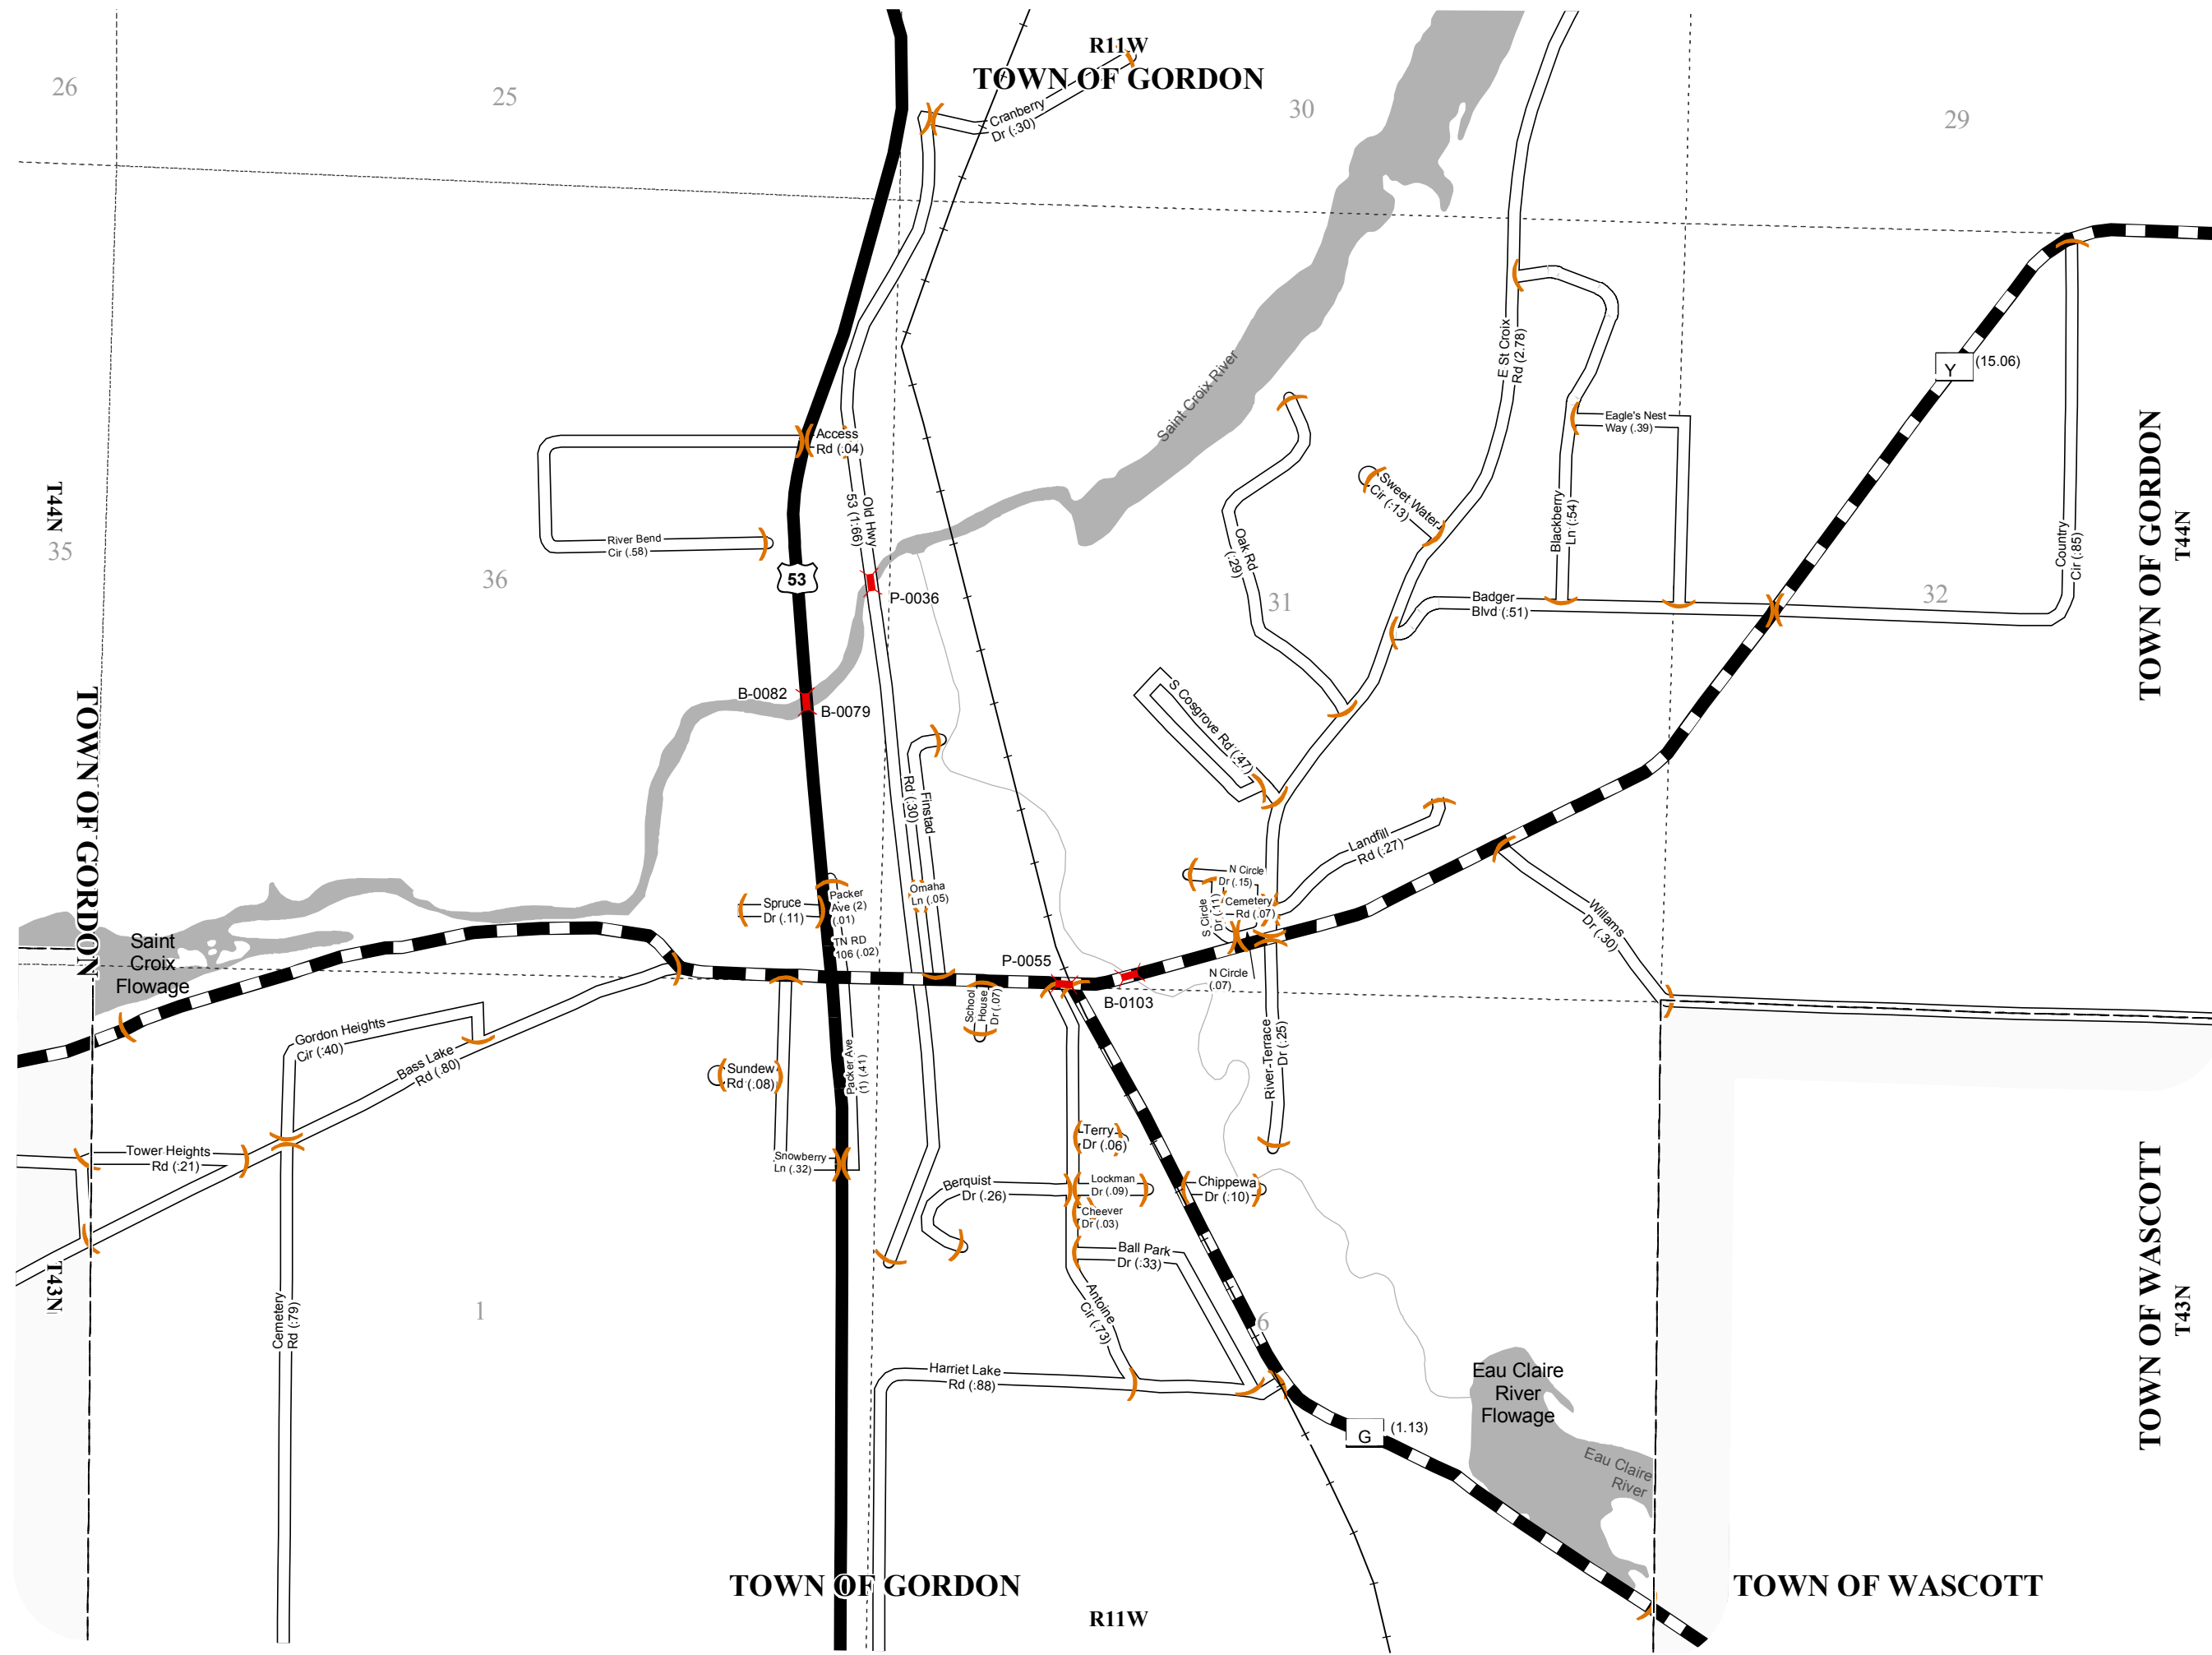

STATE OF WISCONSIN  
 WISCONSIN DEPARTMENT OF TRANSPORTATION  
 TOWN PLAT RECORD

16 - 012B

PART OF TOWN OF  
**GORDON**  
 COUNTY: DOUGLAS

- LEGEND:**
- County Trunk Highway
  - Local Road
  - US Highway
  - Railroad
  - CVT Border
  - PLSS Border
  - Bridge
  - Route Identifier

This information contained on this map was created for the official use of the Wisconsin Department of Transportation (WisDOT). Any other use while not prohibited, is the sole responsibility of the user. WisDOT expressly disclaims all liability regarding fitness of use of the information for other than official WisDOT business.