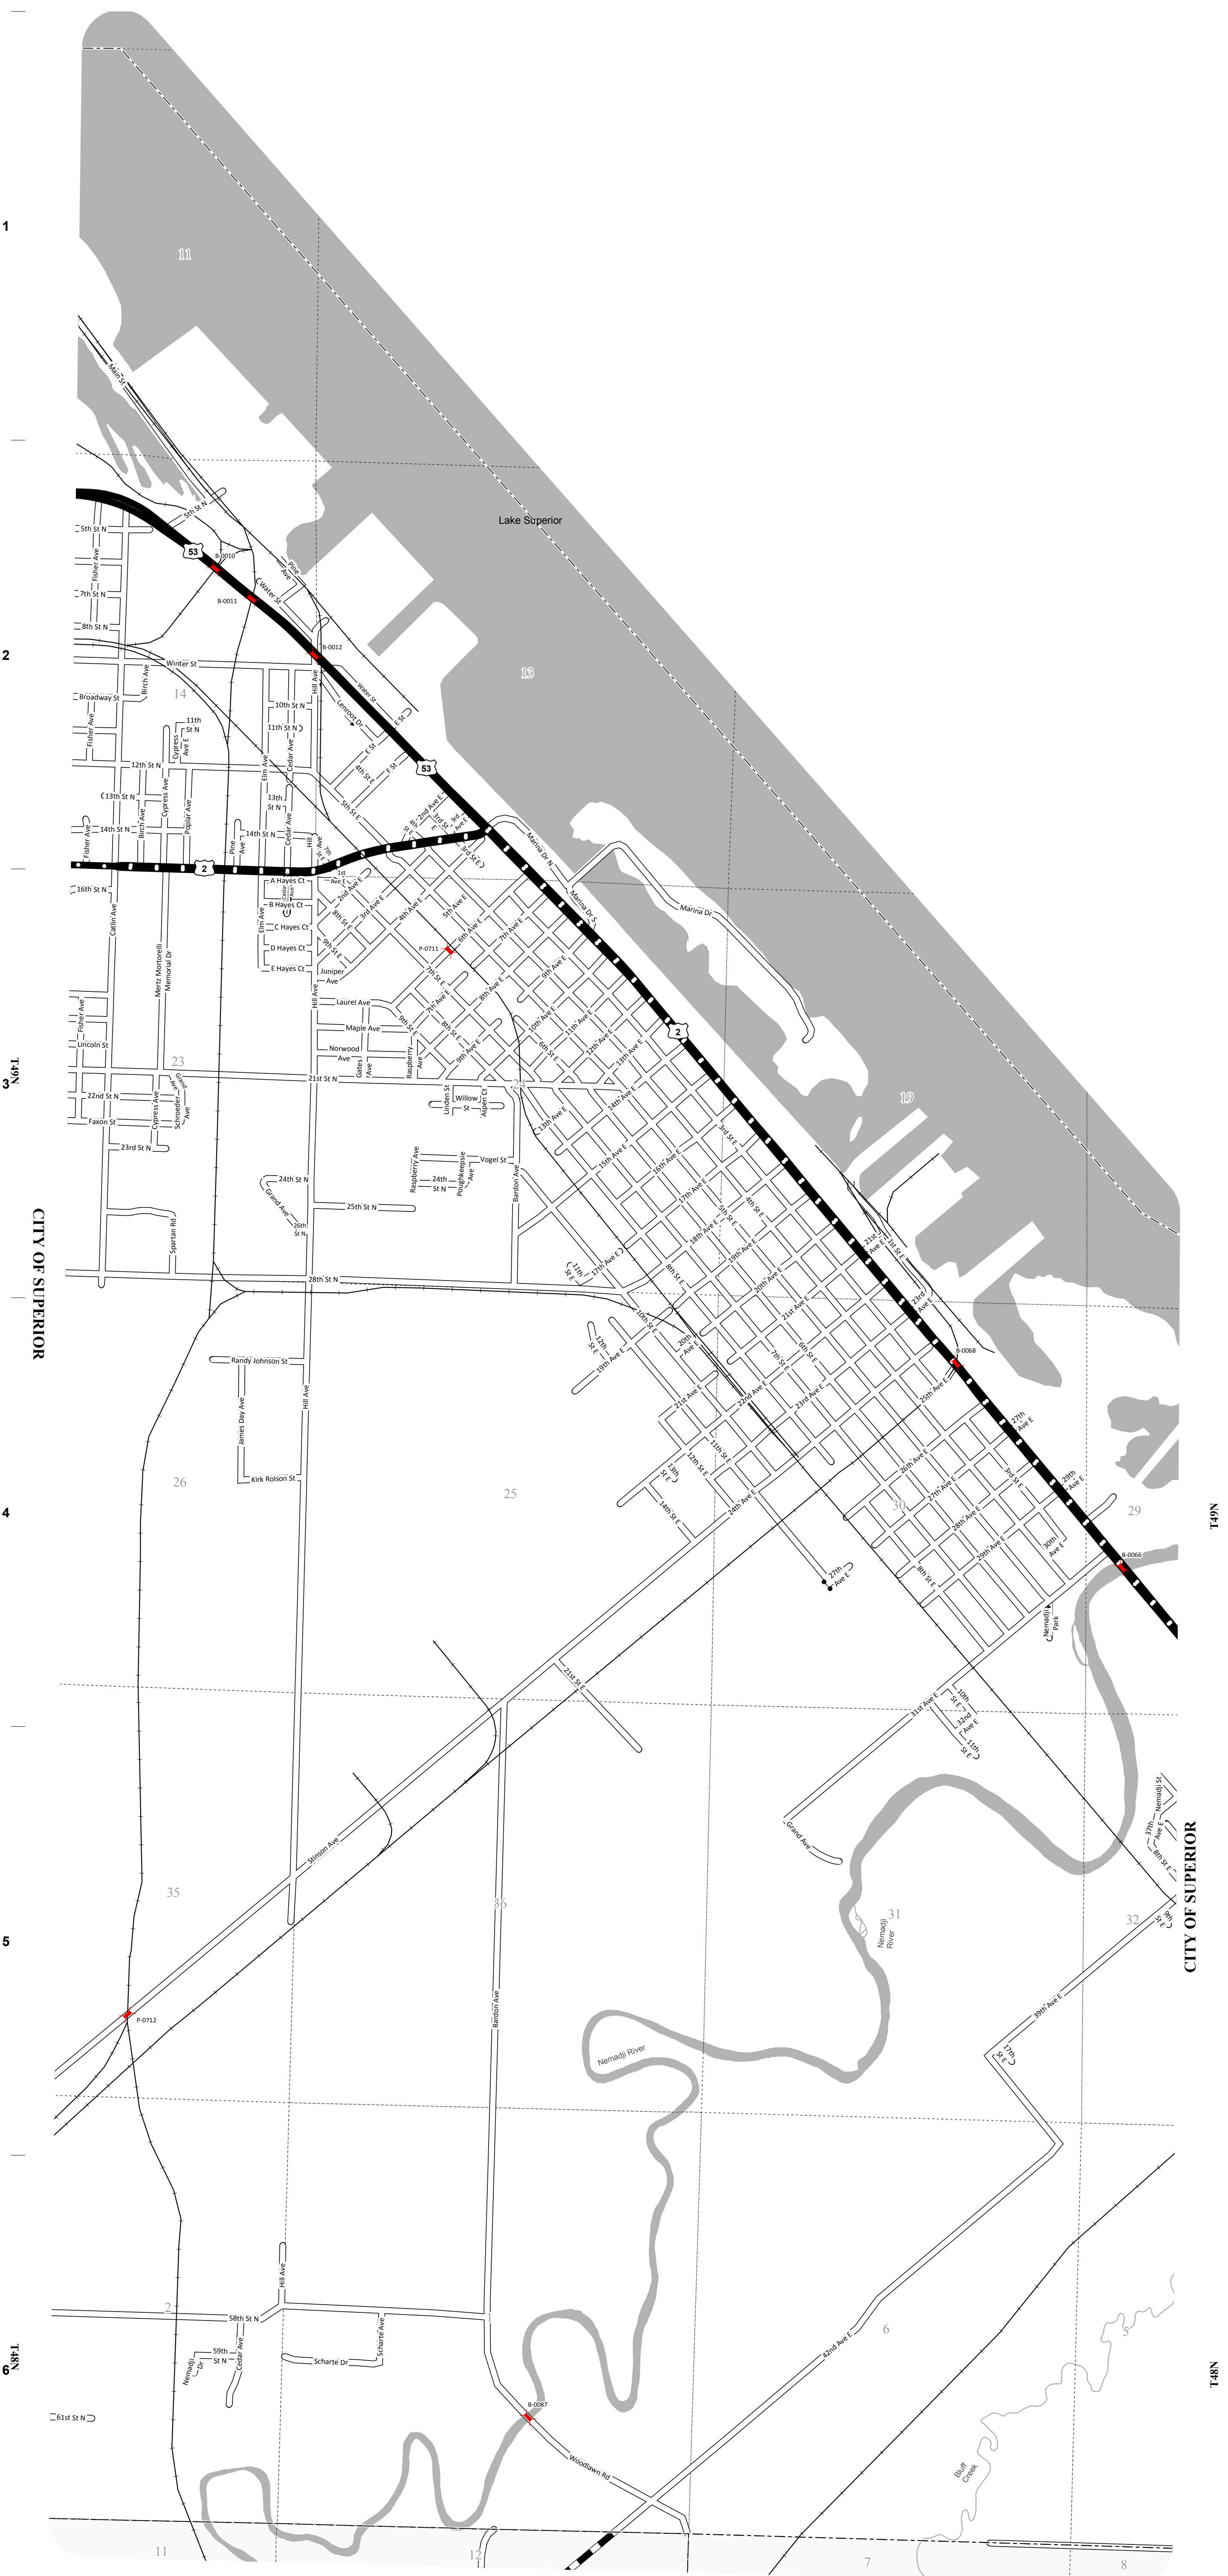

CITY OF
SUPERIOR
COUNTY: DOUGLAS

LEGEND:

	County Trunk Highway		State Connector		PLSS Border
	Local Road		US Connecting Highway		Bridge
	Park Road-Local		Railroad		Gate
	US Highway		CVT Border