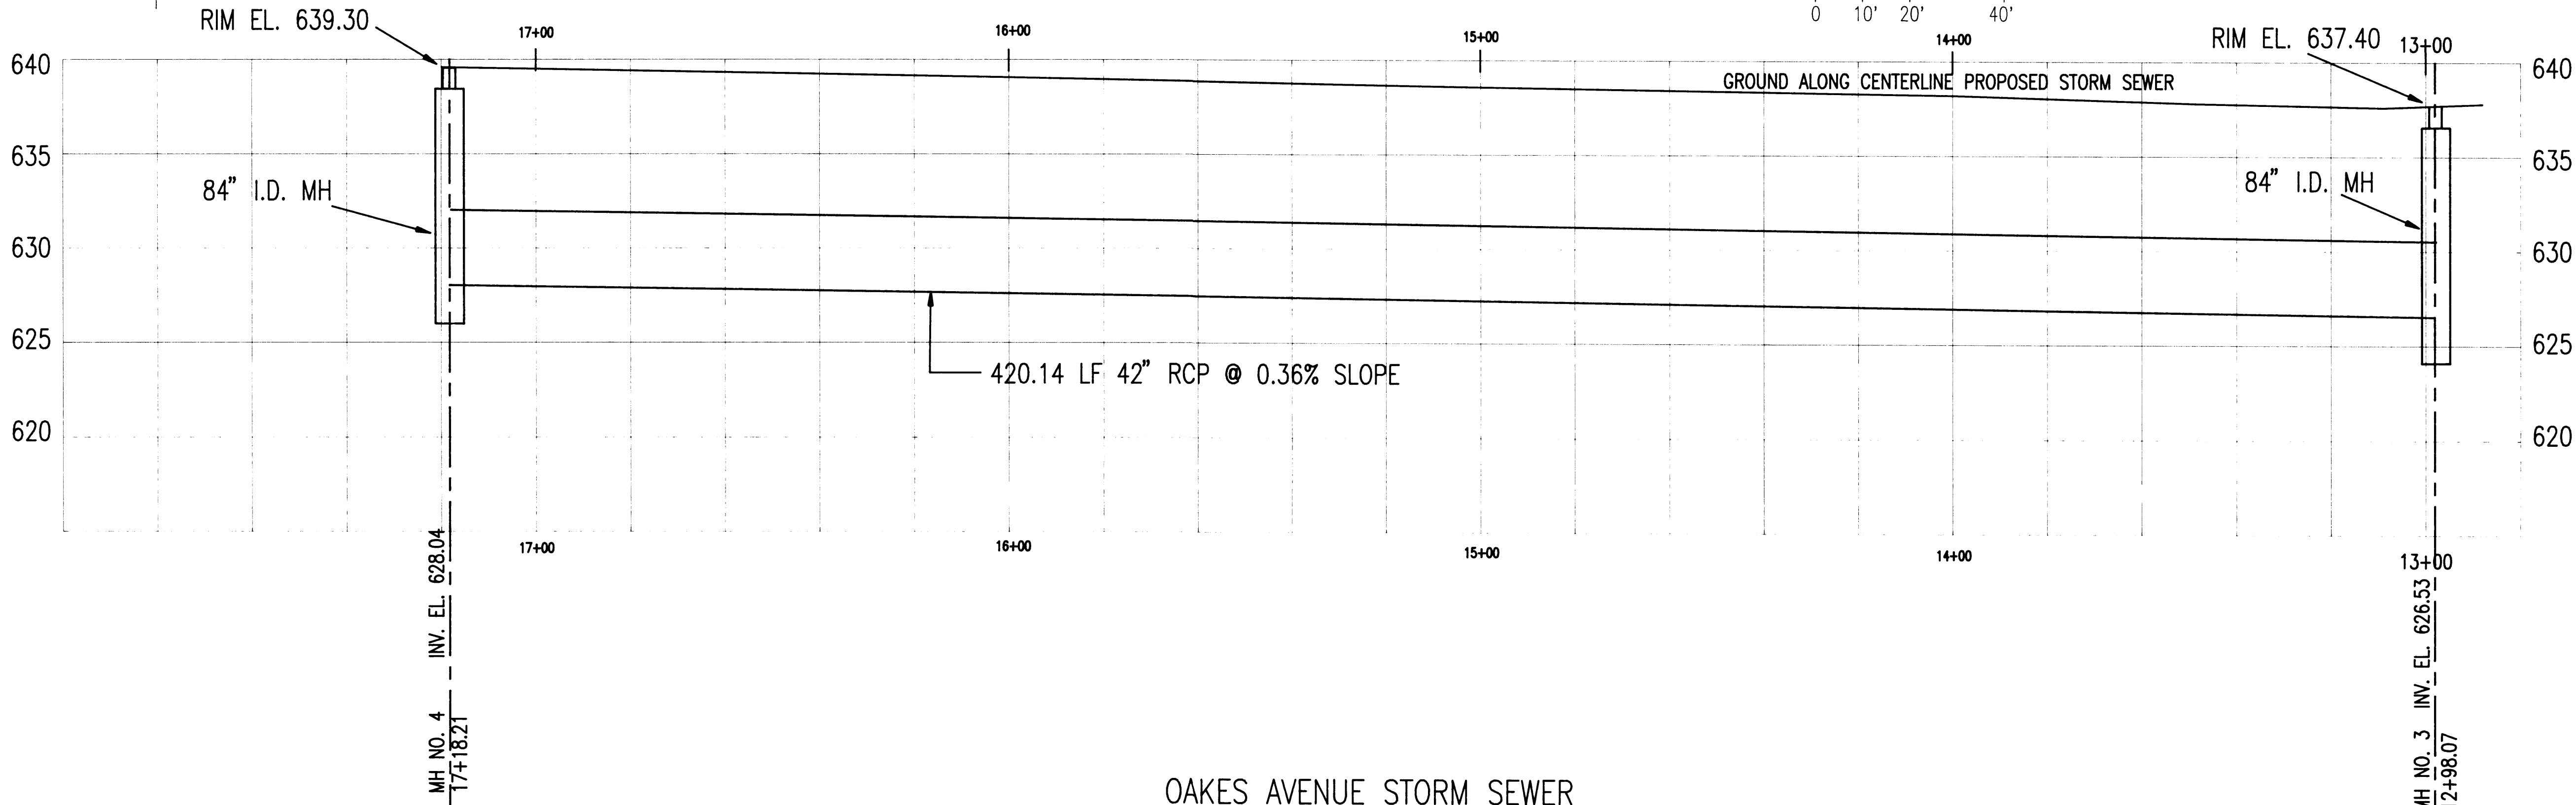

H & H LUMBER

13TH STREET

12TH STREET

OAKES AVE