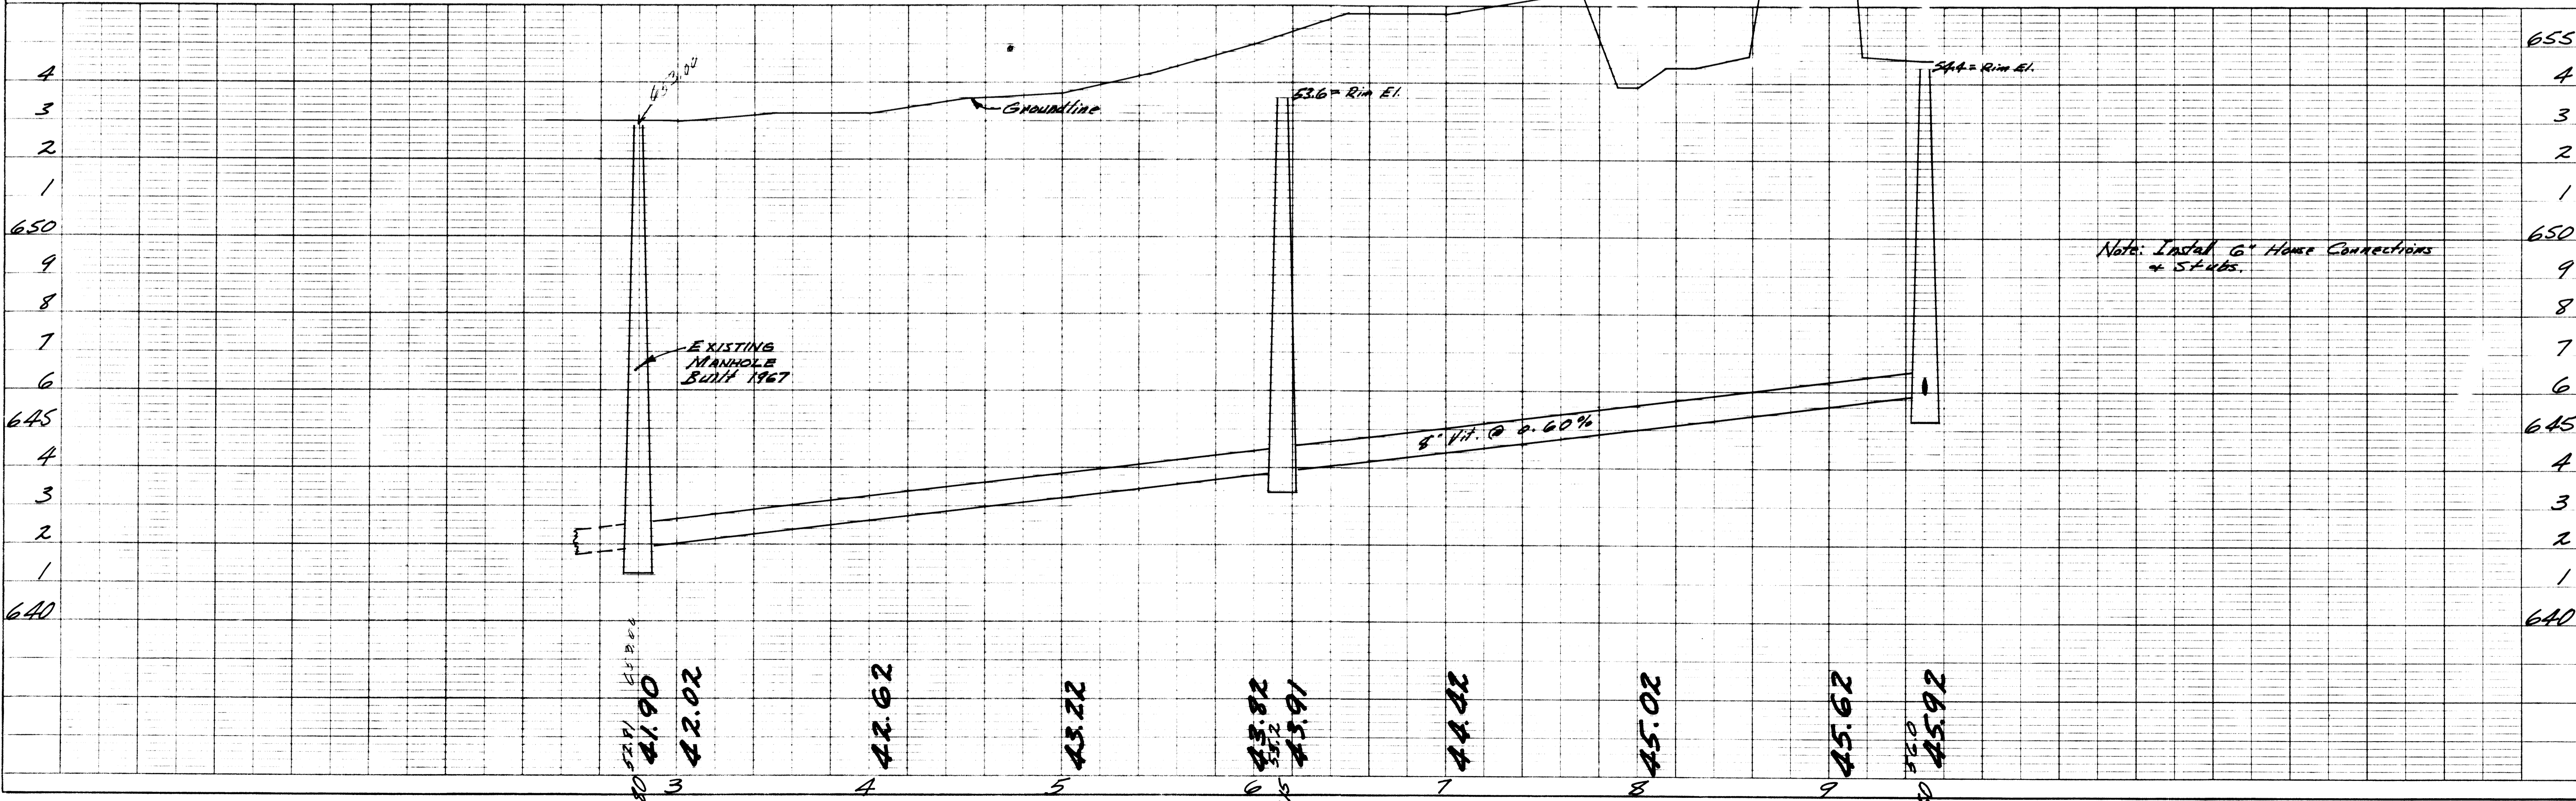

San. Sewer From Blk. 12 to Blk. 4, Lakeview Div. (N.Y. from) A-11-24