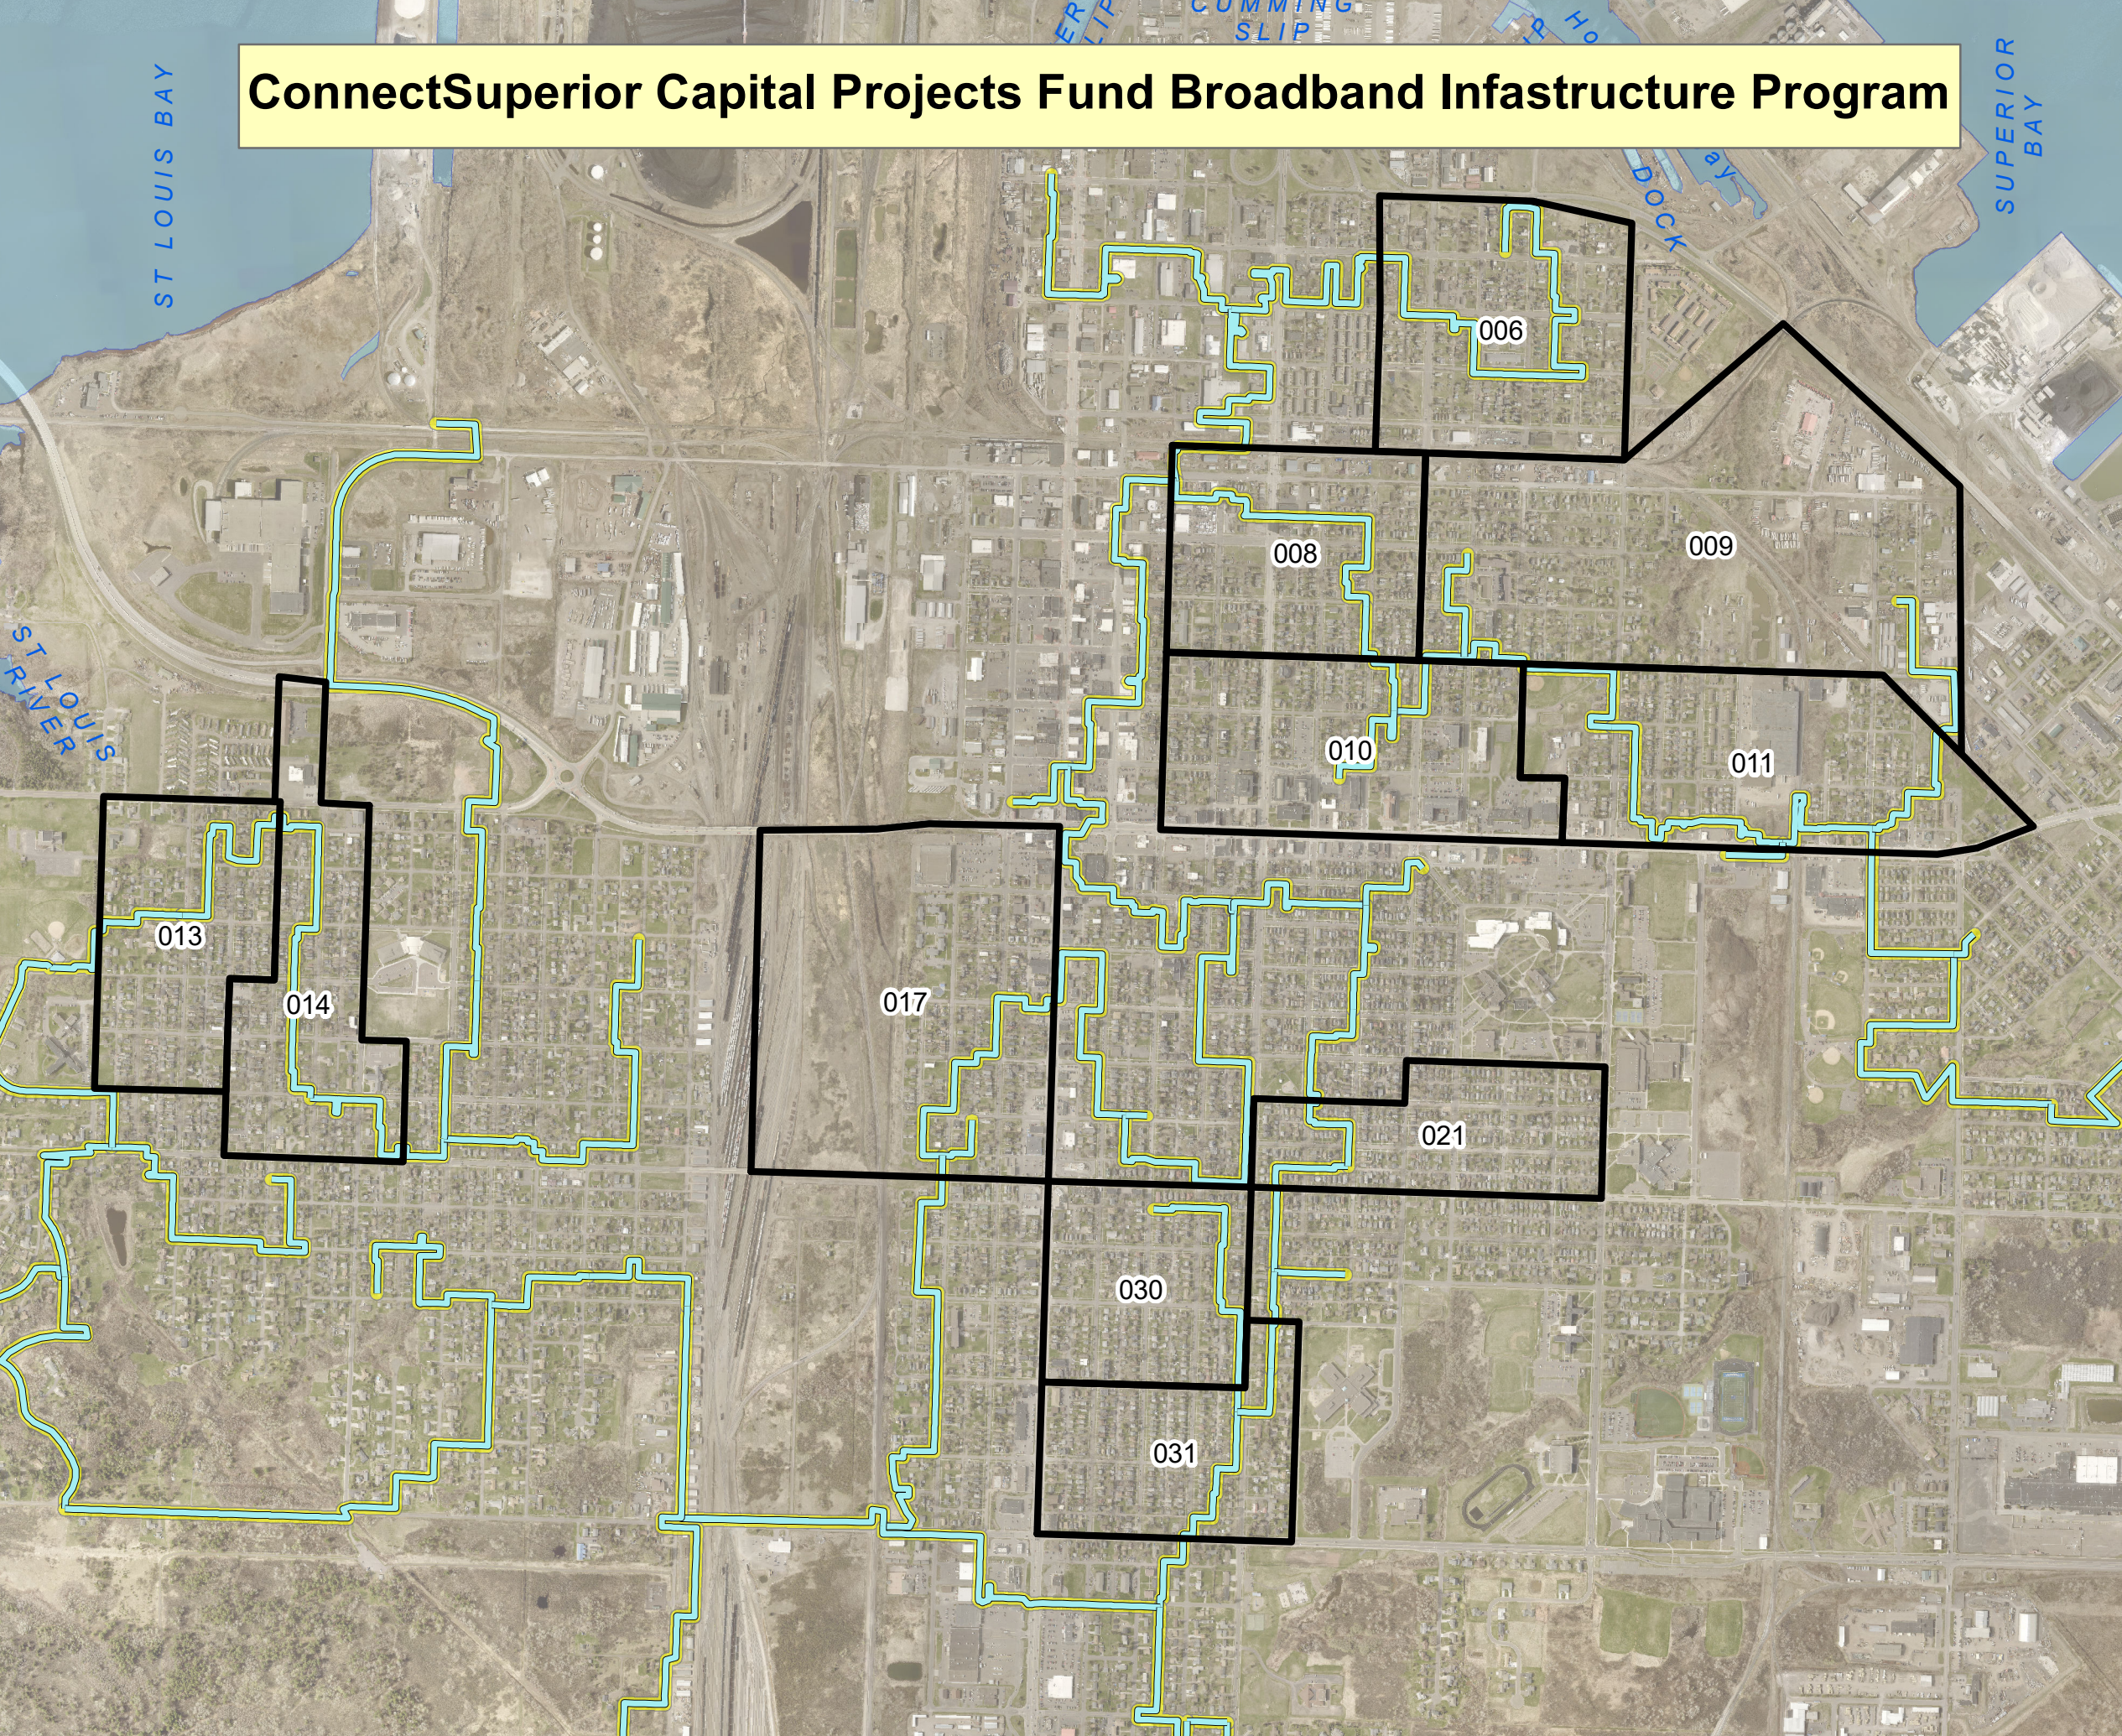

ConnectSuperior Capital Projects Fund Broadband Infrastructure Program

Legend

- Grant Districts
- Fiber Feeder Lines
- Buffered Fiber Feeder Lines

SUPERIOR
WISCONSIN

Living up to our name.

Date: 10/24/2023
1 inch = 0.23 miles