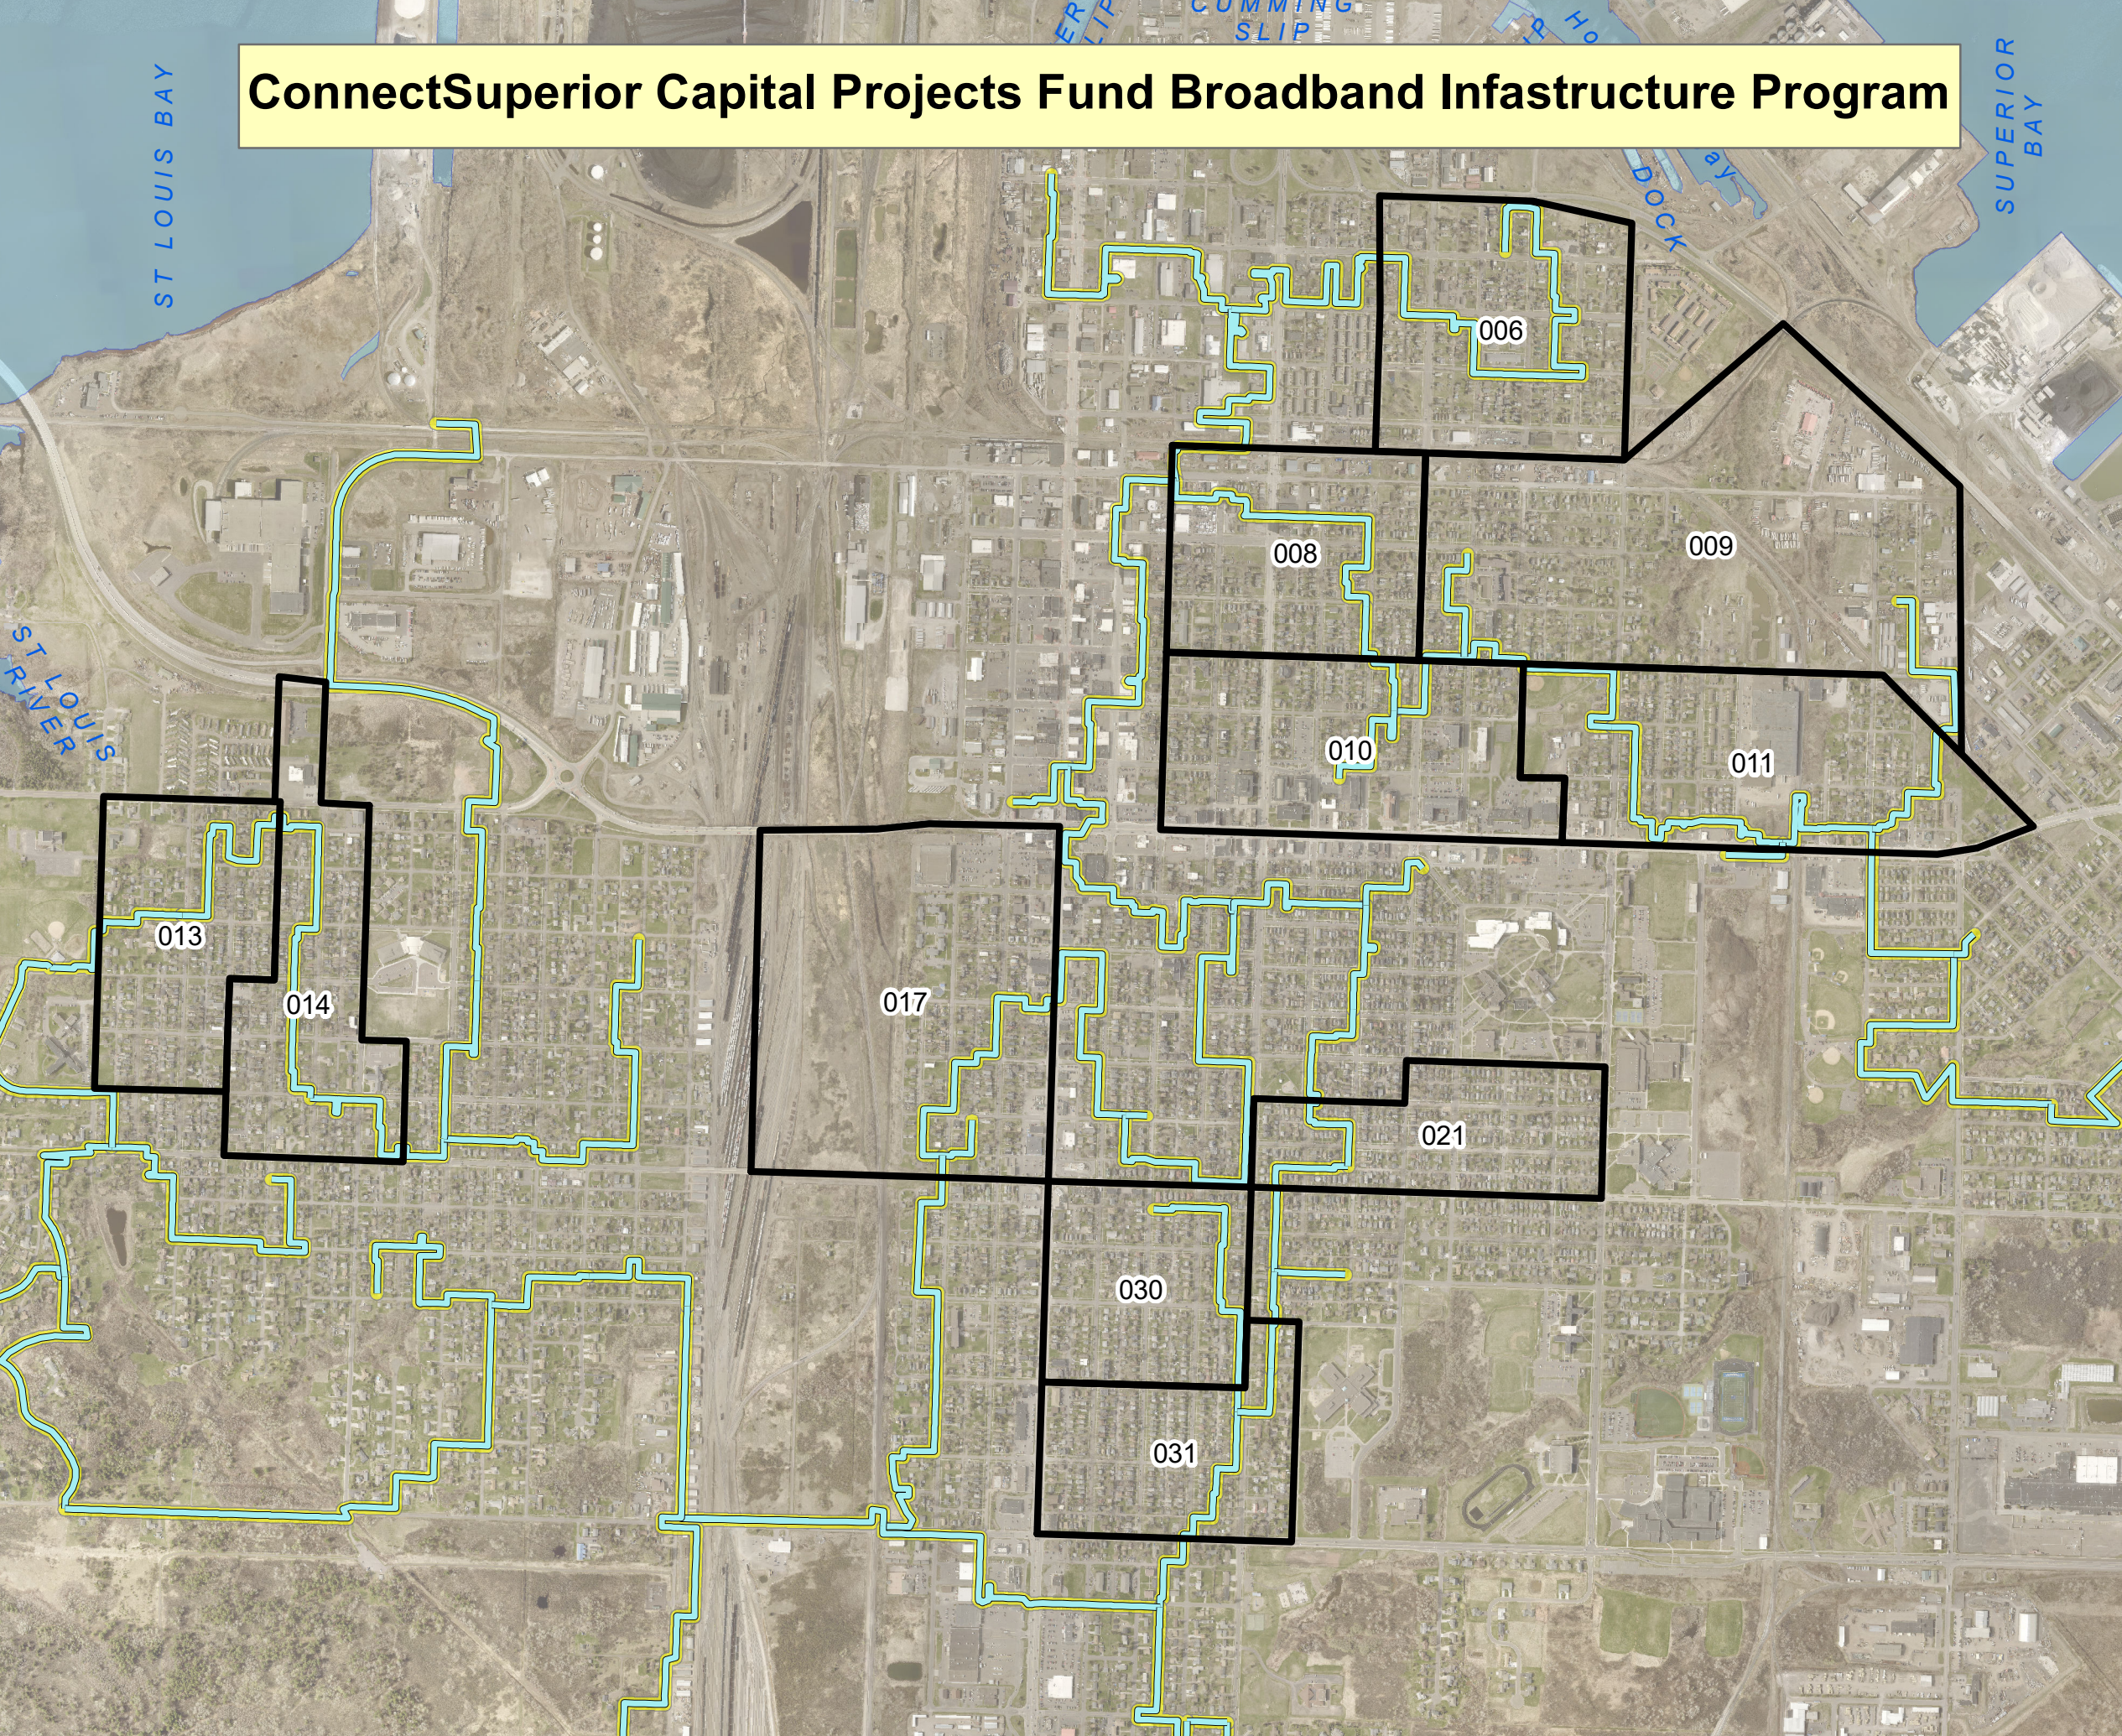

ConnectSuperior Capital Projects Fund Broadband Infrastructure Program

Legend

-  Grant Districts
-  Fiber Feeder Lines
-  Buffered Fiber Feeder Lines

SUPERIOR
WISCONSIN

Living up to our name.

Date: 10/24/2023
1 inch = 0.23 miles