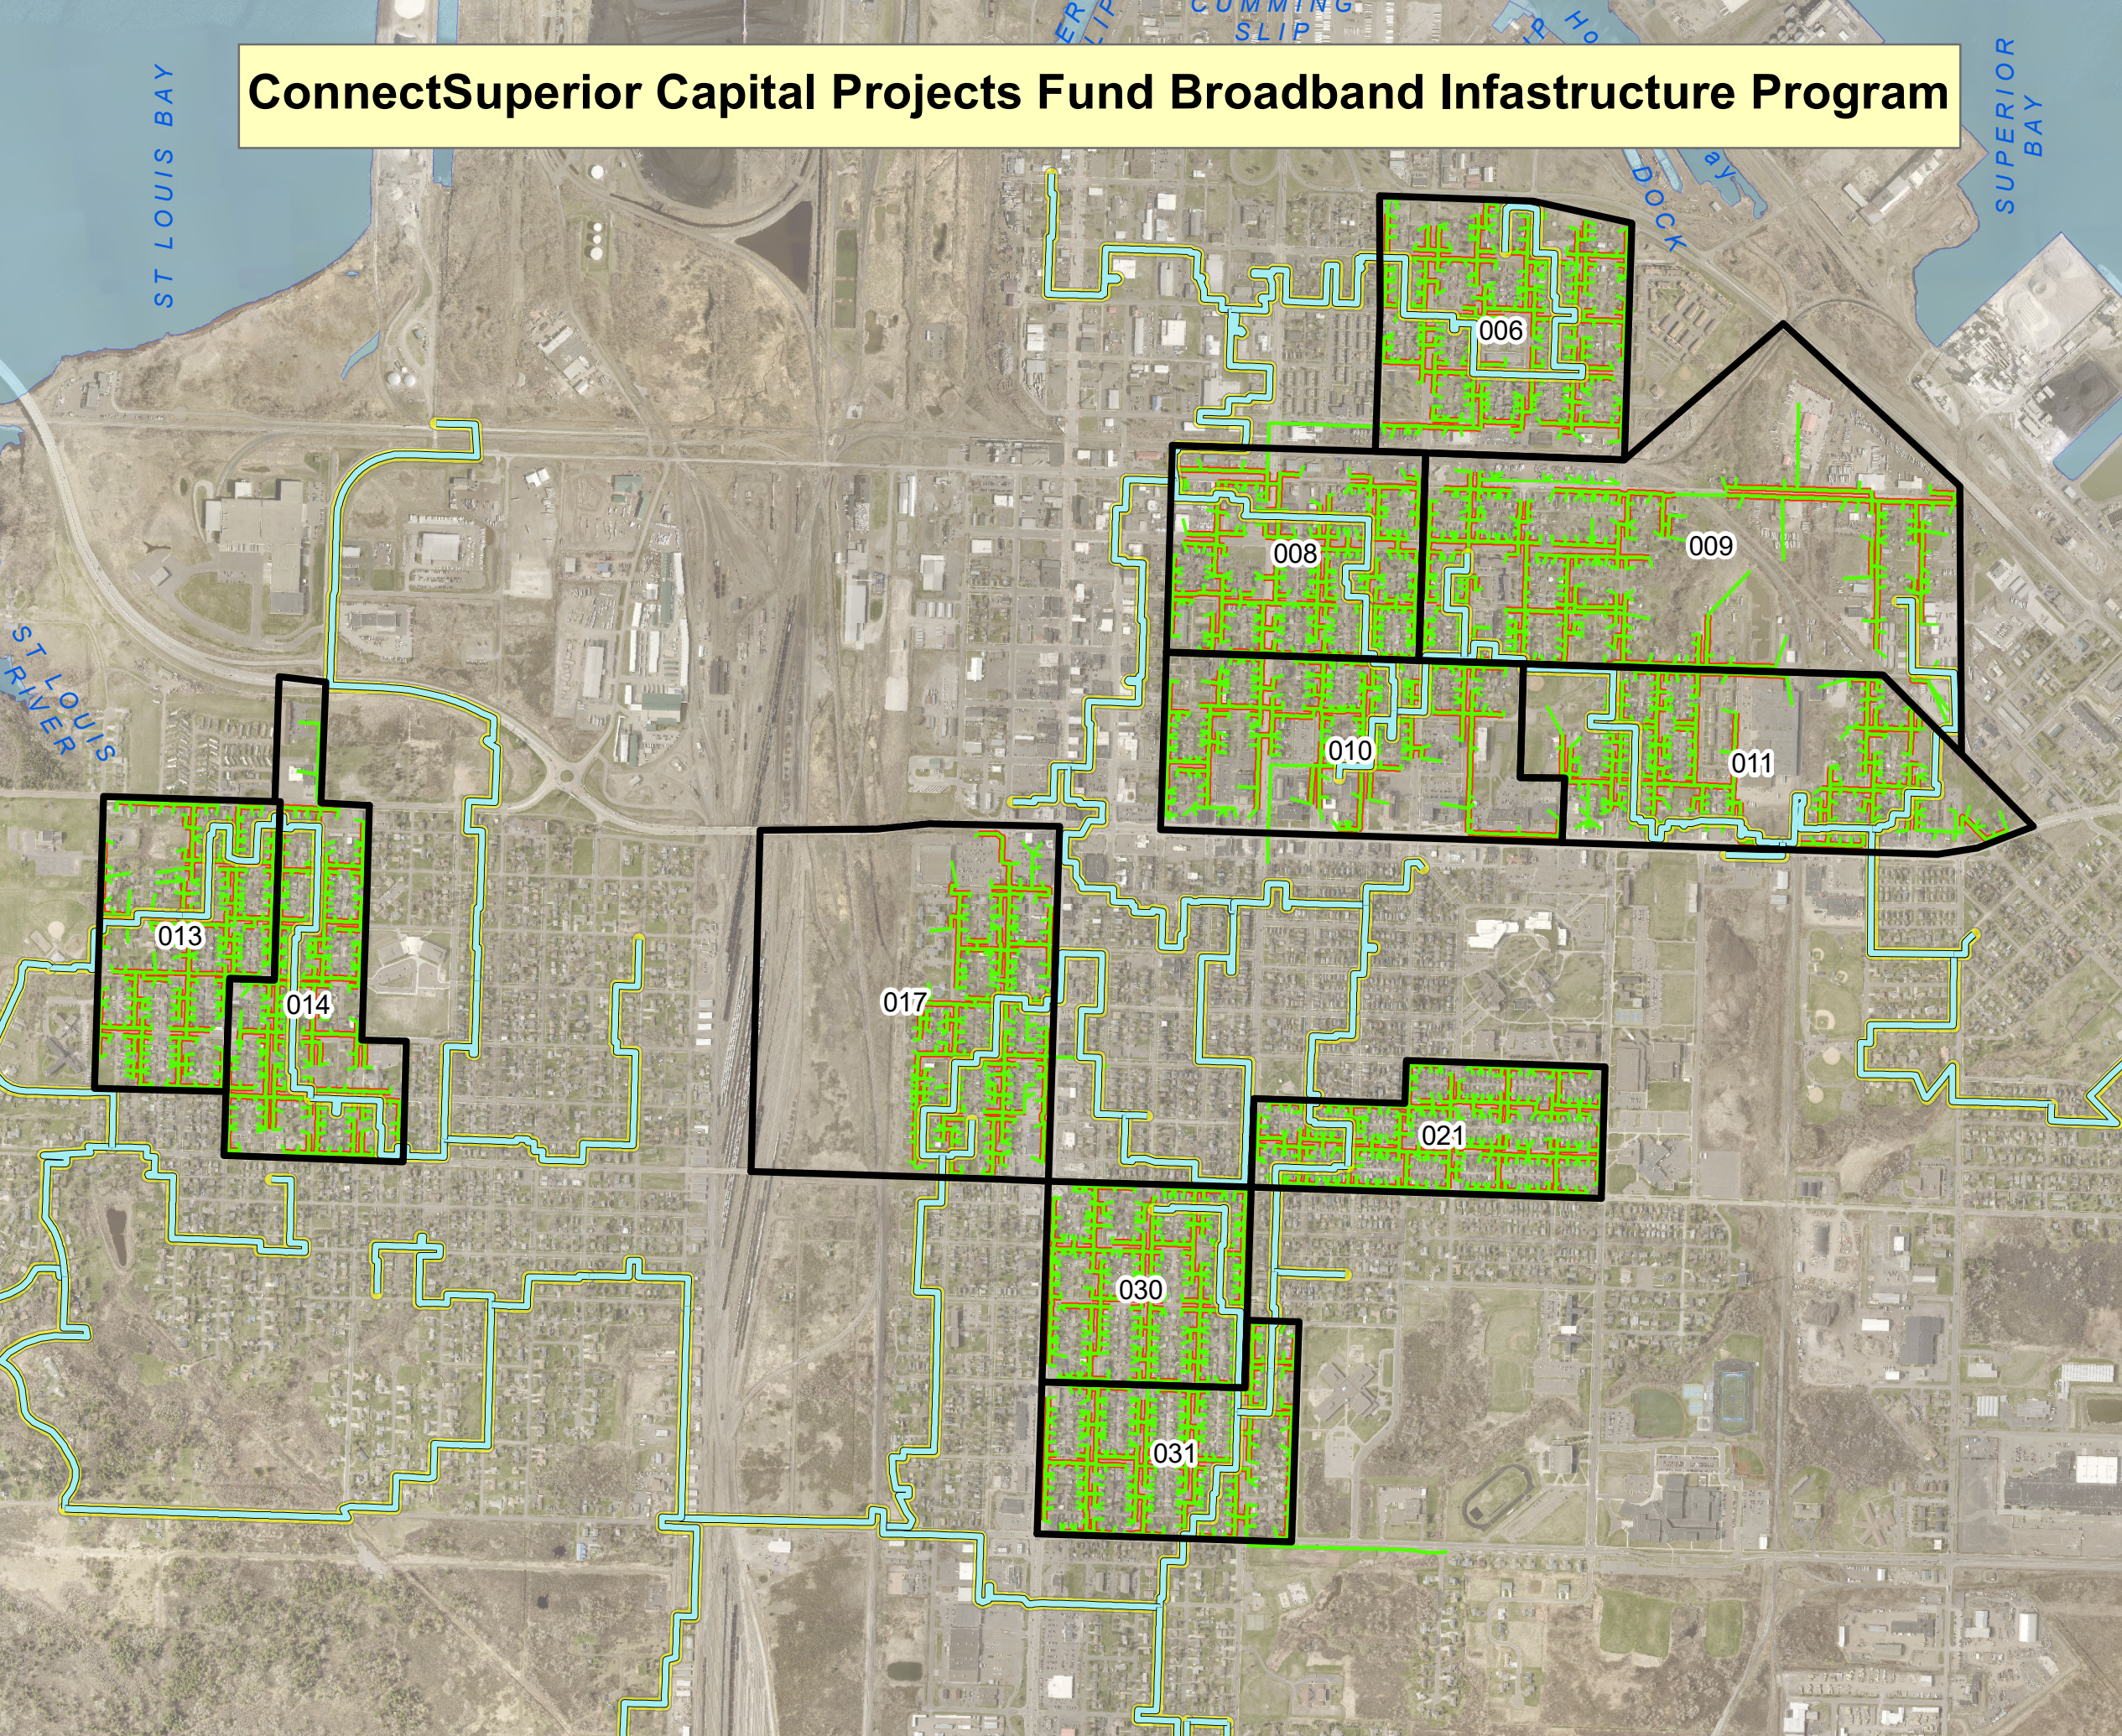

ConnectSuperior Capital Projects Fund Broadband Infrastructure Program

Legend

- Grant Districts
- Fiber Feeder Lines
- Buffered Fiber Feeder Lines

Fiber Lines

Type

- Conduit
- Fiber Cable

SUPERIOR
WISCONSIN

Living up to our name.

Date: 10/24/2023
1 inch = 0.23 miles