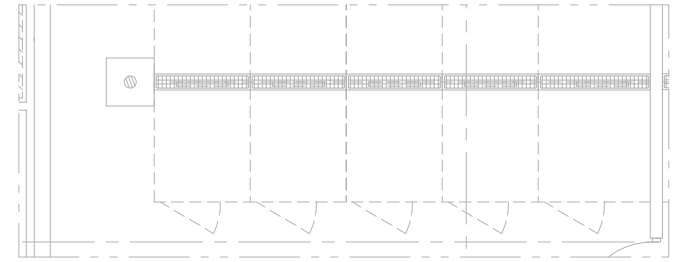

PLAN REFERENCE

PLAN REFERENCE

(B)

(A)

4 DOG ADOPTION - 114
SCALE: 1/4" = 1'-0"

PLAN REFERENCE

PLAN REFERENCE

PLAN REFERENCE

(B)

(A)

3 CAT ADOPTION - 104
SCALE: 1/4" = 1'-0"

1 VEST. - 101
SCALE: 1/4" = 1'-0"

3 CAT ADOPTION - 104
SCALE: 1/4" = 1'-0"