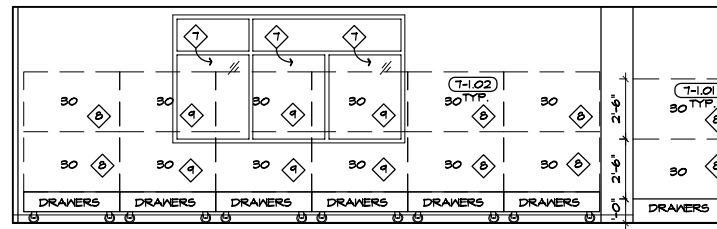

PLAN REFERENCE

PLAN REFERENCE

(B)

(A)

4 DOG ADOPTION - 114
SCALE: 1/4" = 1'-0"

PLAN REFERENCE

PLAN REFERENCE

PLAN REFERENCE

(B)

(A)

3 CAT ADOPTION - 104
SCALE: 1/4" = 1'-0"

1 VEST. - 101
SCALE: 1/4" = 1'-0"

3 CAT ADOPTION - 104
SCALE: 1/4" = 1'-0"