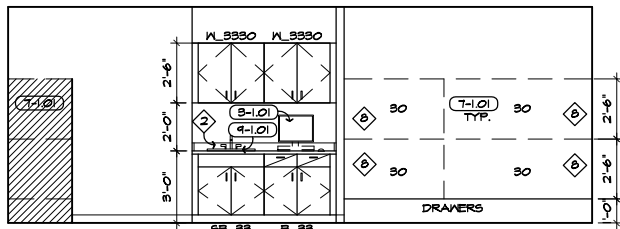

PLAN REFERENCE

PLAN REFERENCE

(B)

(A)

4 DOG ADOPTION - 114
SCALE: 1/4" = 1'-0"

PLAN REFERENCE

PLAN REFERENCE

PLAN REFERENCE

(B)

(A)

3 CAT ADOPTION - 104
SCALE: 1/4" = 1'-0"

1 VEST. - 101
SCALE: 1/4" = 1'-0"

3 CAT ADOPTION - 104
SCALE: 1/4" = 1'-0"