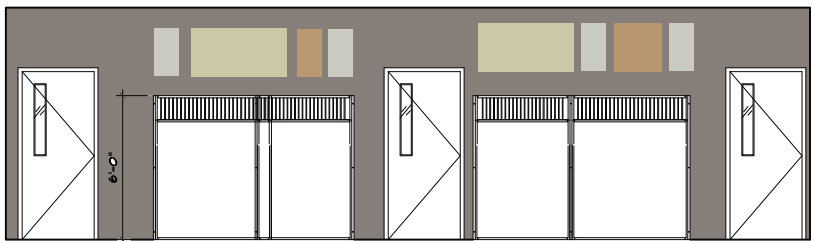

A - Image Scheme - Dog Adoption & Stray Only

Stray Dogs

Dog Adoption

Focal Images

Accent Color

Pricing:
 Image Panels: \$2,955
 Solid Panels: \$978
 Total: Approx. \$39,33
 (+Installation)

B - Solid Color Scheme - All Dog Areas

Stray Dogs

Dog Adoption

Focal Colors

Accent Color

Pricing:
 Solid Panels: \$2,478
 (+Installation)
 w/ 6 Image (2'x4'): +\$1,434
 Total: Approx. \$3,912
 (+Installation)

Dog Hold

Dog Isolation