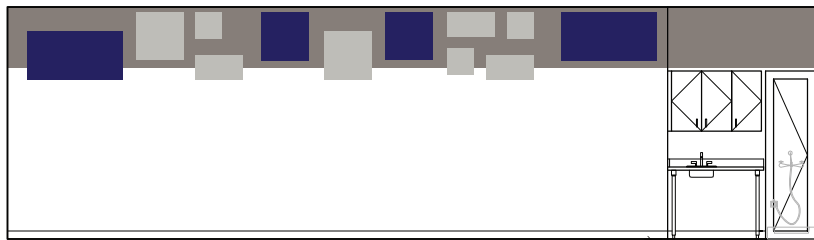

A - Image Scheme - Dog Adoption & Stray Only

Stray Dogs

Dog Adoption

Focal Images

Accent Color

Pricing:
 Image Panels: \$2,955
 Solid Panels: \$978
 Total: Approx. \$39,33
 (+Installation)

B - Solid Color Scheme - All Dog Areas

Stray Dogs

Dog Adoption

Focal Colors

Accent Color

Pricing:
 Solid Panels: \$2,478
 (+Installation)
 w/ 6 Image (2'x4'): +\$1,434
 Total: Approx. \$3,912
 (+Installation)

Dog Hold

Dog Isolation