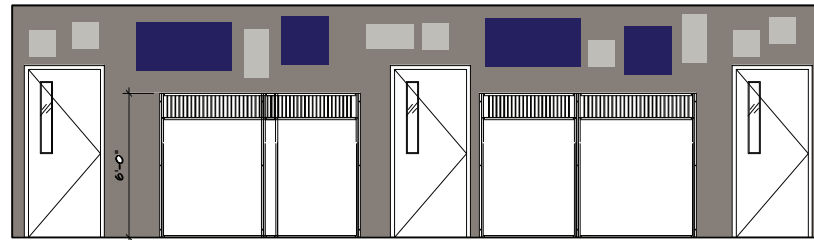

A - Image Scheme - Dog Adoption & Stray Only

Stray Dogs

Dog Adoption

Focal Images

Accent Color

Pricing:
 Image Panels: \$2,955
 Solid Panels: \$978
 Total: Approx. \$39,33
 (+Installation)

B - Solid Color Scheme - All Dog Areas

Stray Dogs

Dog Adoption

Focal Colors

Accent Color

Pricing:
 Solid Panels: \$2,478
 (+Installation)
 w/ 6 Image (2'x4'): +\$1,434
 Total: Approx. \$3,912
 (+Installation)

Dog Hold

Dog Isolation