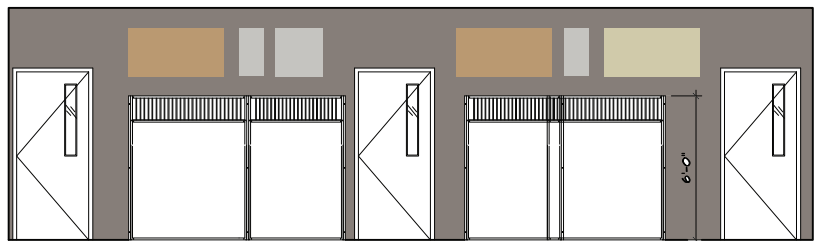

A - Image Scheme - Dog Adoption & Stray Only

Stray Dogs

Dog Adoption

Focal Images

Accent Color

Pricing:
 Image Panels: \$2,955
 Solid Panels: \$978
 Total: Approx. \$39,33
 (+Installation)

B - Solid Color Scheme - All Dog Areas

Stray Dogs

Dog Adoption

Focal Colors

Accent Color

Pricing:
 Solid Panels: \$2,478
 (+Installation)
 w/ 6 Image (2'x4'): +\$1,434
 Total: Approx. \$3,912
 (+Installation)

Dog Hold

Dog Isolation