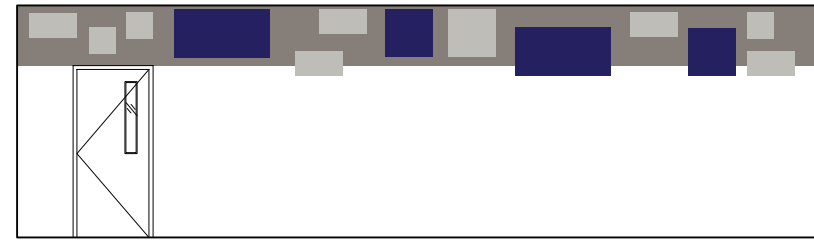

A - Image Scheme - Dog Adoption & Stray Only

Stray Dogs

Dog Adoption

Focal Images

Accent Color

Pricing:
 Image Panels: \$2,955
 Solid Panels: \$978
 Total: Approx. \$39,33
 (+Installation)

B - Solid Color Scheme - All Dog Areas

Stray Dogs

Dog Adoption

Focal Colors

Accent Color

Pricing:
 Solid Panels: \$2,478
 (+Installation)
 w/ 6 Image (2'x4'): +\$1,434
 Total: Approx. \$3,912
 (+Installation)

Dog Hold

Dog Isolation