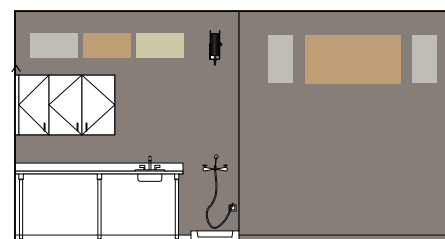

Stray Dogs

Dog Adoption

Focal Colors

Accent Color

Pricing:
 Solid Panels: \$2,478
 (+Installation)
 w/ 6 Image (2'x4'): +\$1,434
 Total: Approx. \$3,912
 (+Installation)

Dog Hold

Dog Isolation