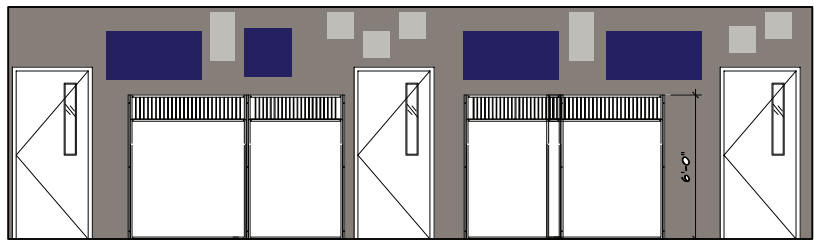

A - Image Scheme - Dog Adoption & Stray Only

Stray Dogs

Dog Adoption

Focal Images

Accent Color

Pricing:
 Image Panels: \$2,955
 Solid Panels: \$978
 Total: Approx. \$39,33
 (+Installation)

B - Solid Color Scheme - All Dog Areas

Stray Dogs

Dog Adoption

Focal Colors

Accent Color

Pricing:
 Solid Panels: \$2,478
 (+Installation)
 w/ 6 Image (2'x4'): +\$1,434
 Total: Approx. \$3,912
 (+Installation)

Dog Hold

Dog Isolation