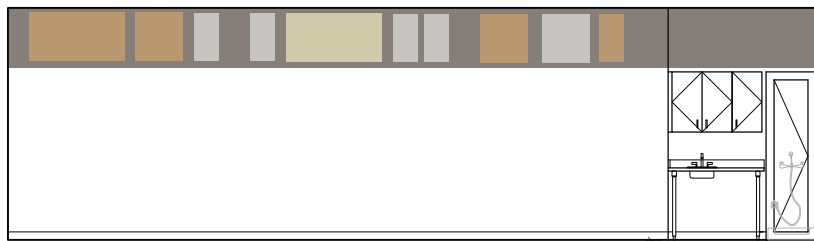

A - Image Scheme - Dog Adoption & Stray Only

Stray Dogs

Dog Adoption

Focal Images

Accent Color

Pricing:
 Image Panels: \$2,955
 Solid Panels: \$978
 Total: Approx. \$39,33
 (+Installation)

B - Solid Color Scheme - All Dog Areas

Stray Dogs

Dog Adoption

Focal Colors

Accent Color

Pricing:
 Solid Panels: \$2,478
 (+Installation)
 w/ 6 Image (2'x4'): +\$1,434
 Total: Approx. \$3,912
 (+Installation)

Dog Hold

Dog Isolation