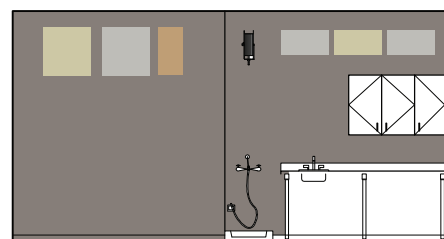

Stray Dogs

Dog Adoption

Focal Colors

Accent Color

Pricing:
 Solid Panels: \$2,478
 (+Installation)
 w/ 6 Image (2'x4'): +\$1,434
 Total: Approx. \$3,912
 (+Installation)

Dog Hold

Dog Isolation