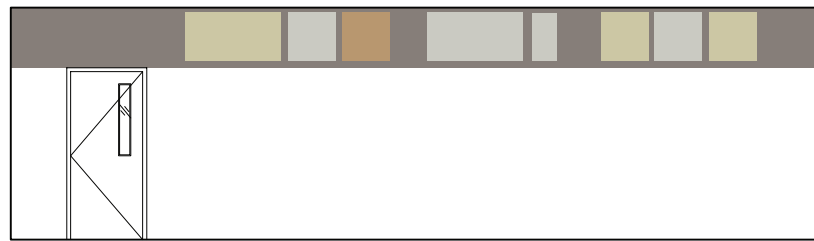

A - Image Scheme - Dog Adoption & Stray Only

Stray Dogs

Dog Adoption

Focal Images

Accent Color

Pricing:
 Image Panels: \$2,955
 Solid Panels: \$978
 Total: Approx. \$39,33
 (+Installation)

B - Solid Color Scheme - All Dog Areas

Stray Dogs

Dog Adoption

Focal Colors

Accent Color

Pricing:
 Solid Panels: \$2,478
 (+Installation)
 w/ 6 Image (2'x4'): +\$1,434
 Total: Approx. \$3,912
 (+Installation)

Dog Hold

Dog Isolation