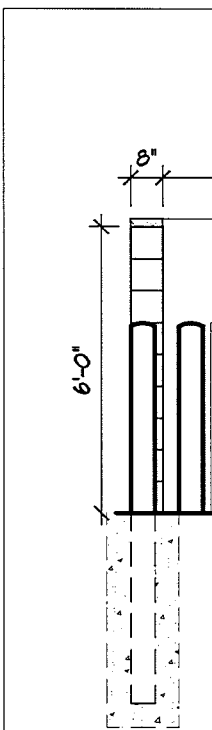

Existing

10 SCALE: 1" = 1'-0"

9 FENCE POST DETAIL SCALE: 3/4" = 1'-0"

6 SCALE:

NOTE: ALL METAL / DUMPSTER GATE TO GALVANIZED

5 DUMP SCALE: