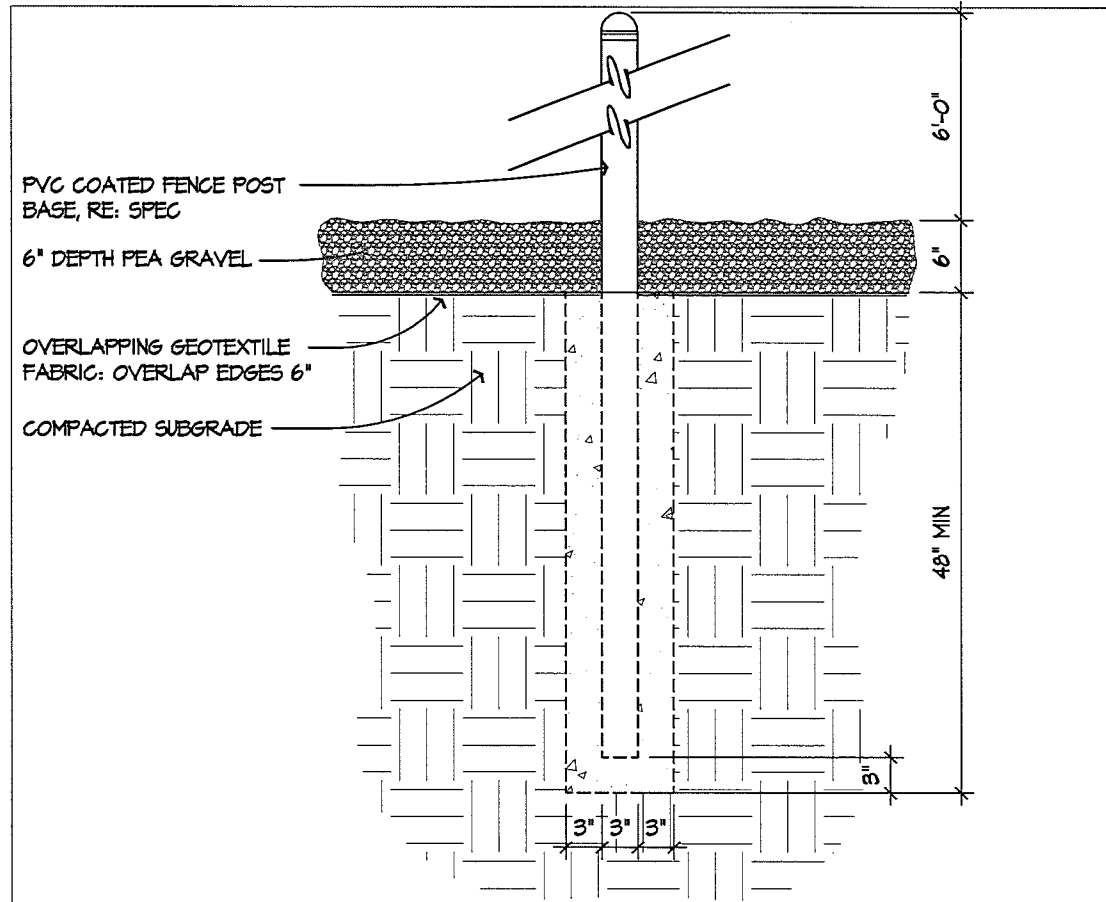

Existing

10 SCALE: 1" = 1'-0"

9 FENCE POST DETAIL SCALE: 3/4" = 1'-0"

6 SCALE:

NOTE: ALL METAL / DUMPSTER GATE TO GALVANIZED

5 DUMP SCALE: