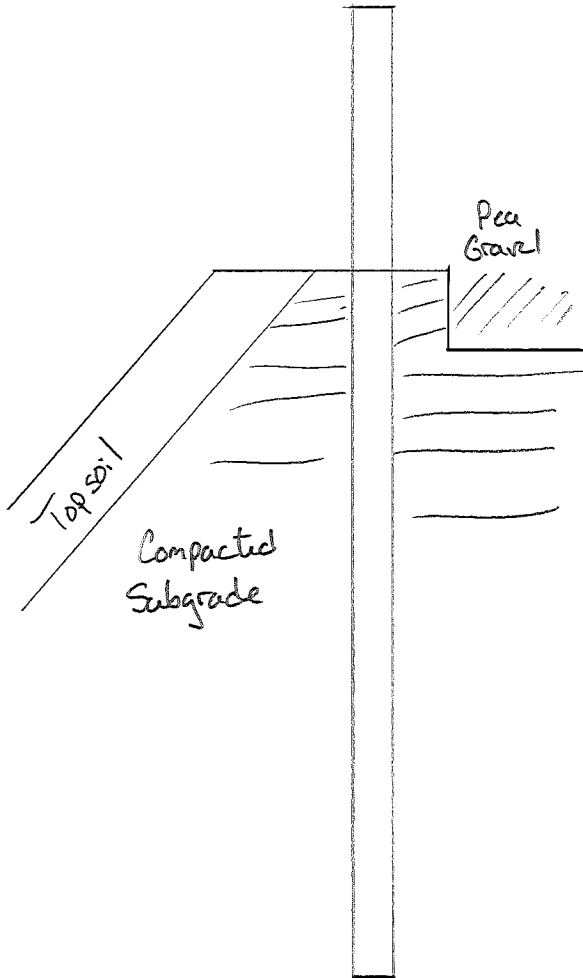

Existing

10 SCALE: 1" = 1'-0"

9 FENCE POST DETAIL SCALE: 3/4" = 1'-0"

6 SCALE:

NOTE: ALL METAL / DUMPSTER GATE TO GALVANIZED

5 DUMP SCALE: