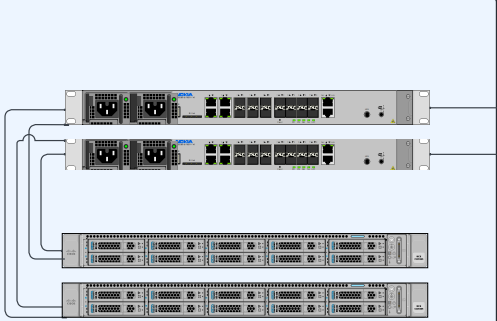

Legend

ePlus Provided - New Business Nwk

Equipment / SW

- 2x Dell R660
- 2x Nokia IXR-e2c
- 1x OM2216 Appliance
- vSphere / vCenter

Altiplano  
LibreNMS  
Graylog Open

ISP 1

ISP 2

Existing Production Nwk