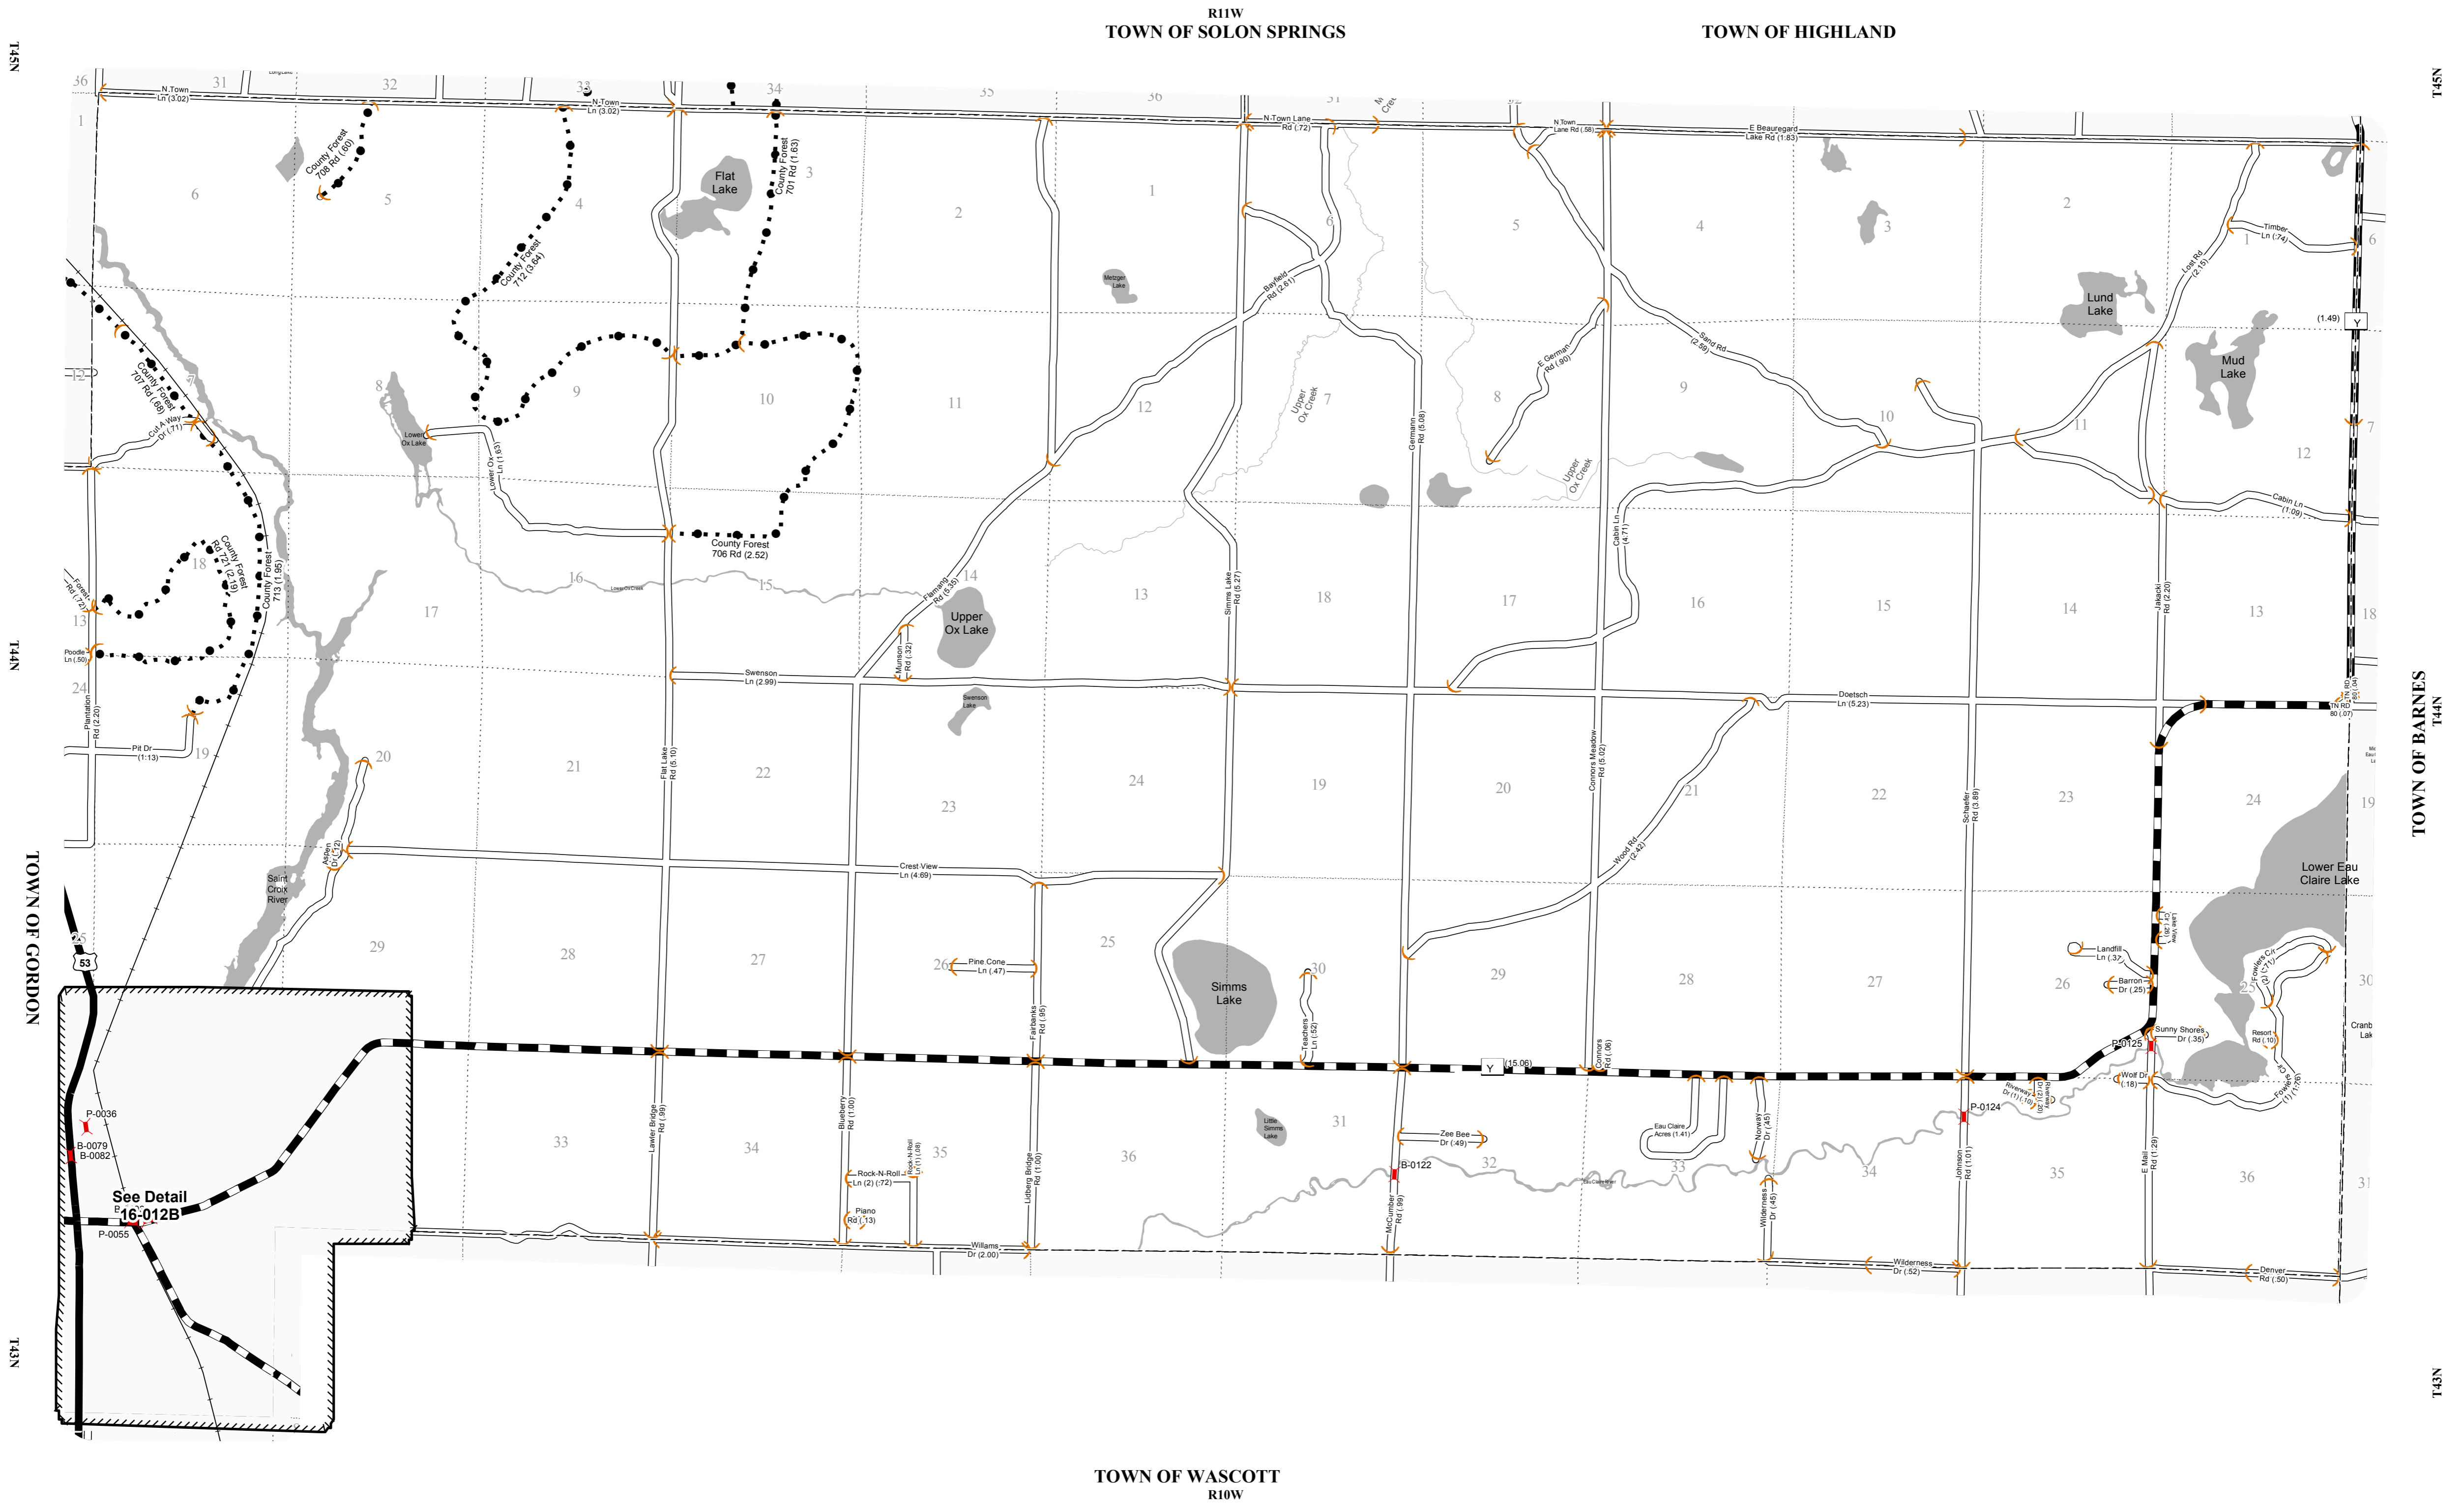

STATE OF WISCONSIN
WISCONSIN DEPARTMENT OF TRANSPORTATION
TOWN PLAT RECORD

16 - 012A
(SHEET 2 OF 2)

TOWN OF
GORDON
COUNTY: DOUGLAS

1. **LEGEND:**
2. County Trunk Highway
   - Local Road
   - County Forest - Eligible
   - US Highway
   - Railroad
   - County Border
   - CVT Border
   - PLSS Border
   - Bridge
   - Route Identifier