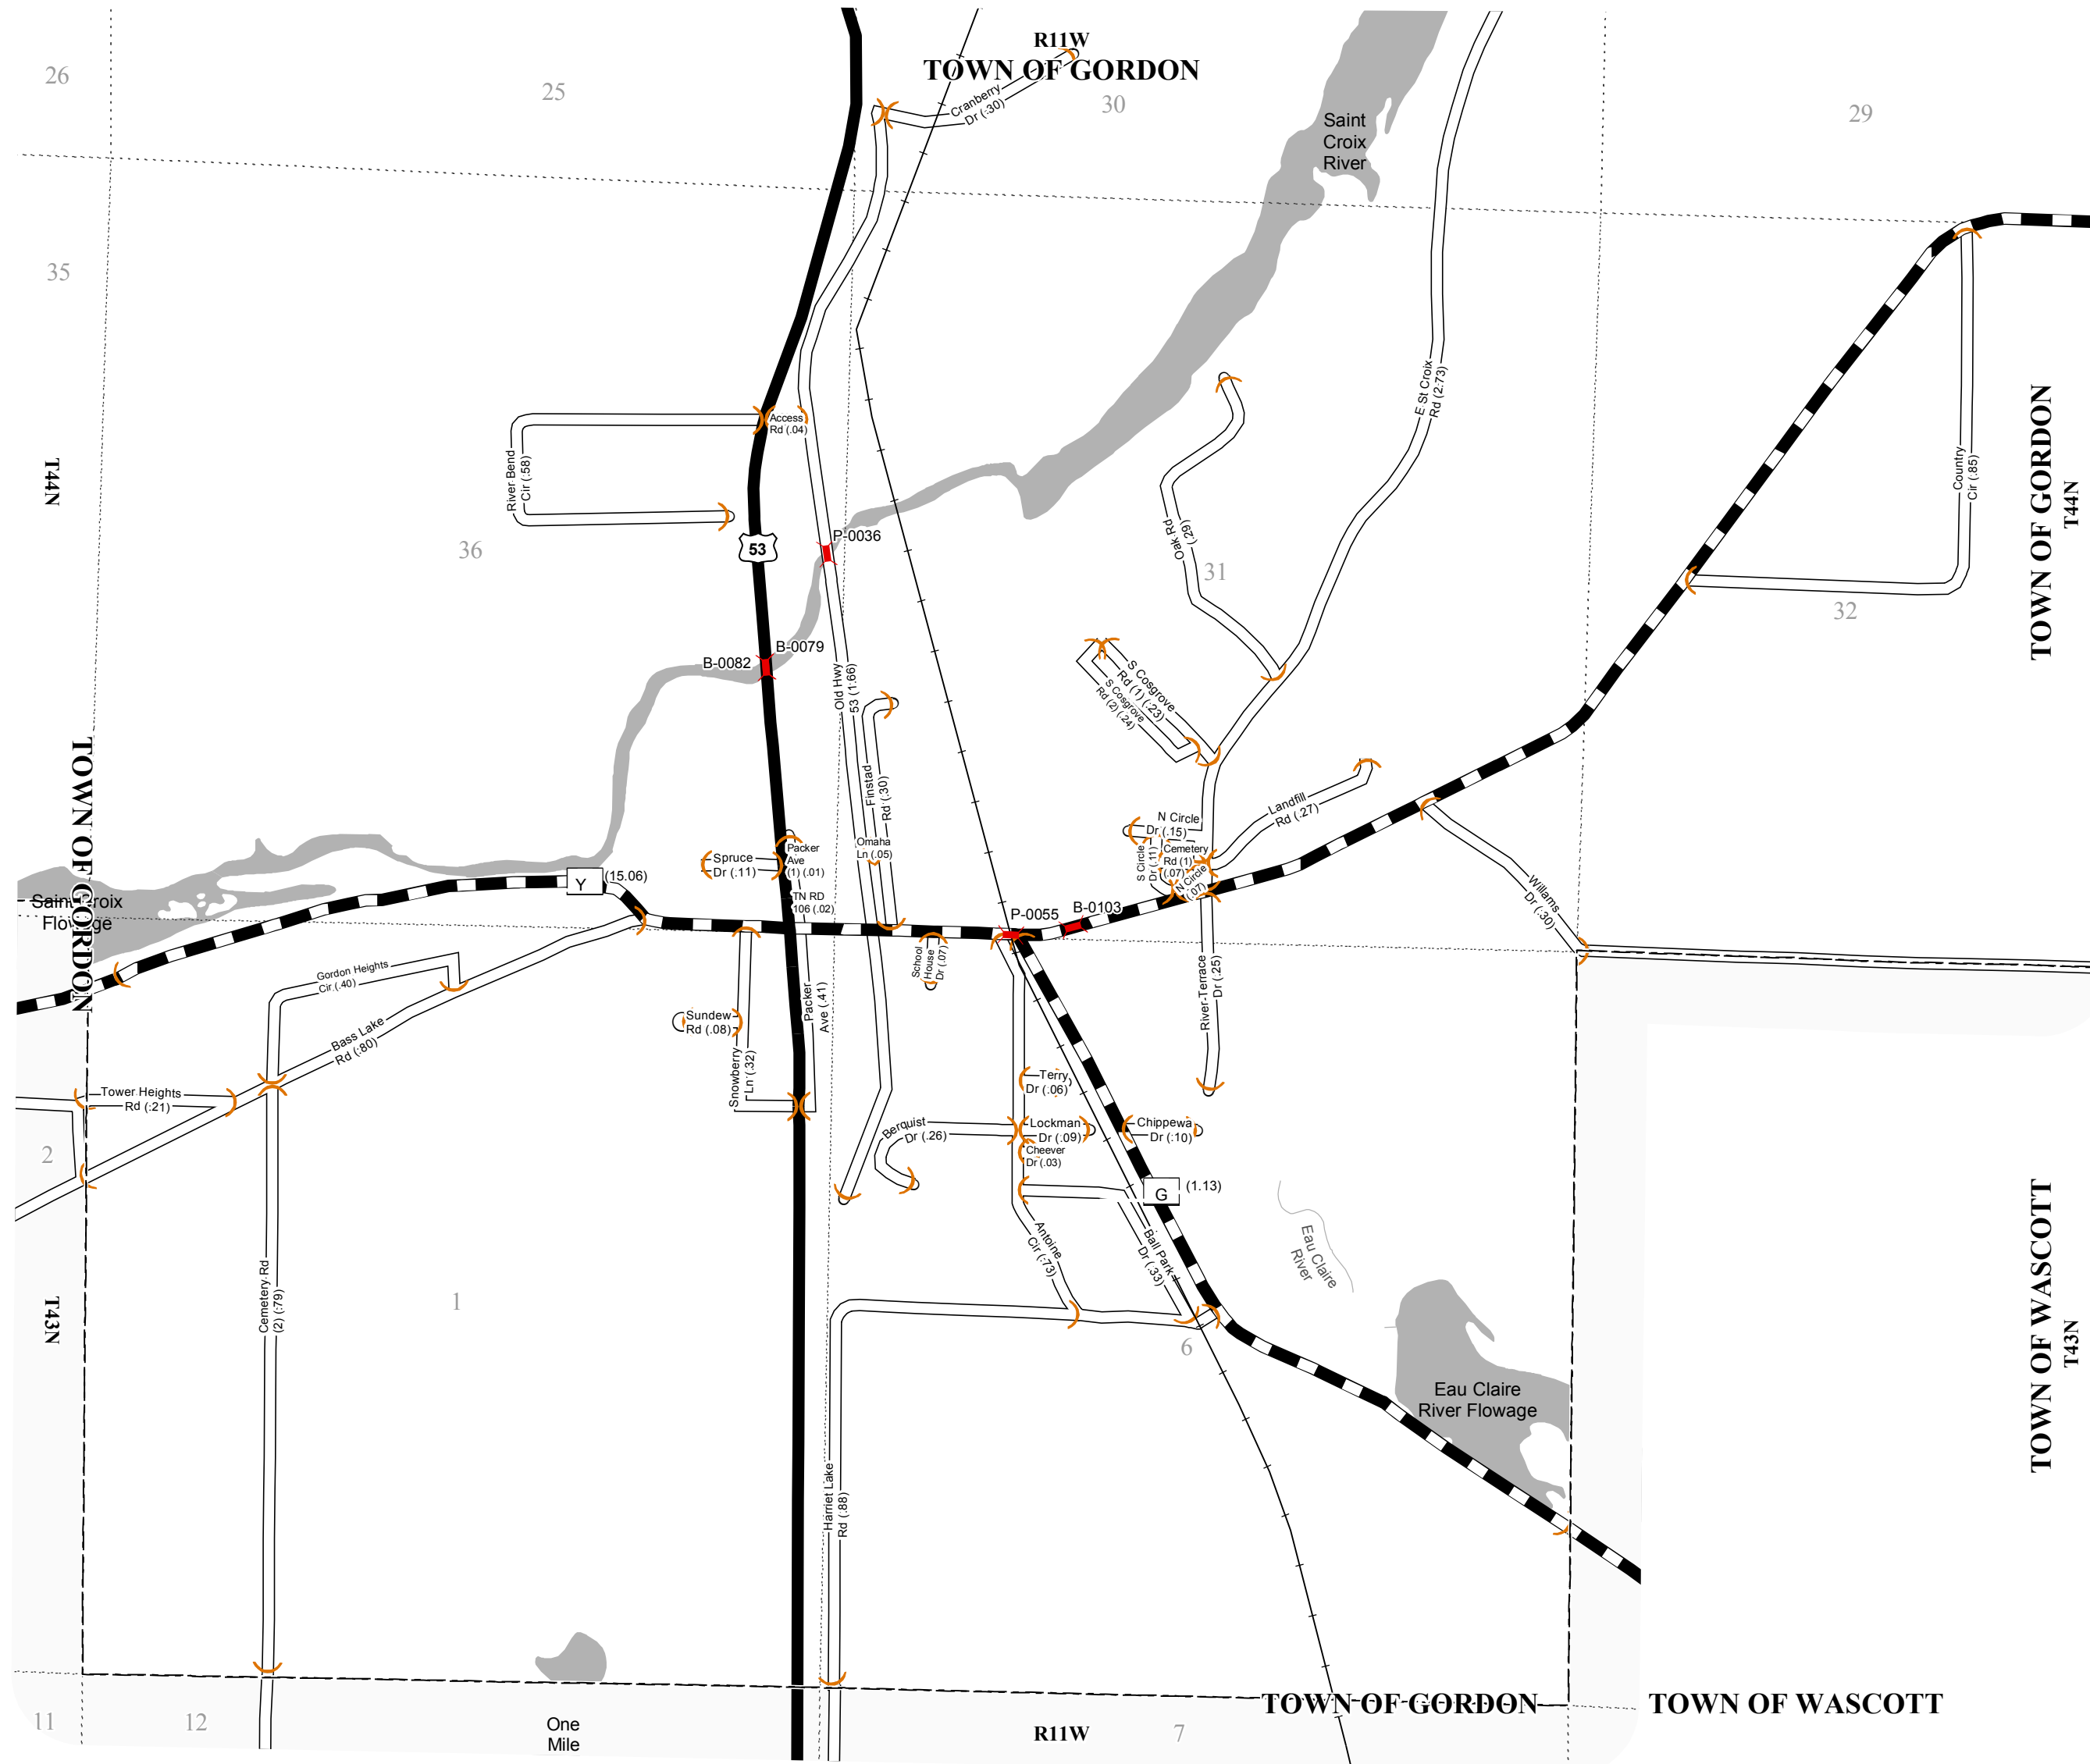

STATE OF WISCONSIN
 WISCONSIN DEPARTMENT OF TRANSPORTATION
 TOWN PLAT RECORD

16 - 012B

PART OF TOWN OF
GORDON
 COUNTY: DOUGLAS

LEGEND:

- County Trunk Highway
- Local Road
- US Highway
- Railroad
- County Border
- CVT Border
- PLSS Border
- Bridge
- Route Identifier

This information contained on this map was created for the official use of the Wisconsin Department of Transportation (WisDOT). Any other use while not prohibited, is the sole responsibility of the user. WisDOT expressly disclaims all liability regarding fitness of use of the information for other than official WisDOT business.