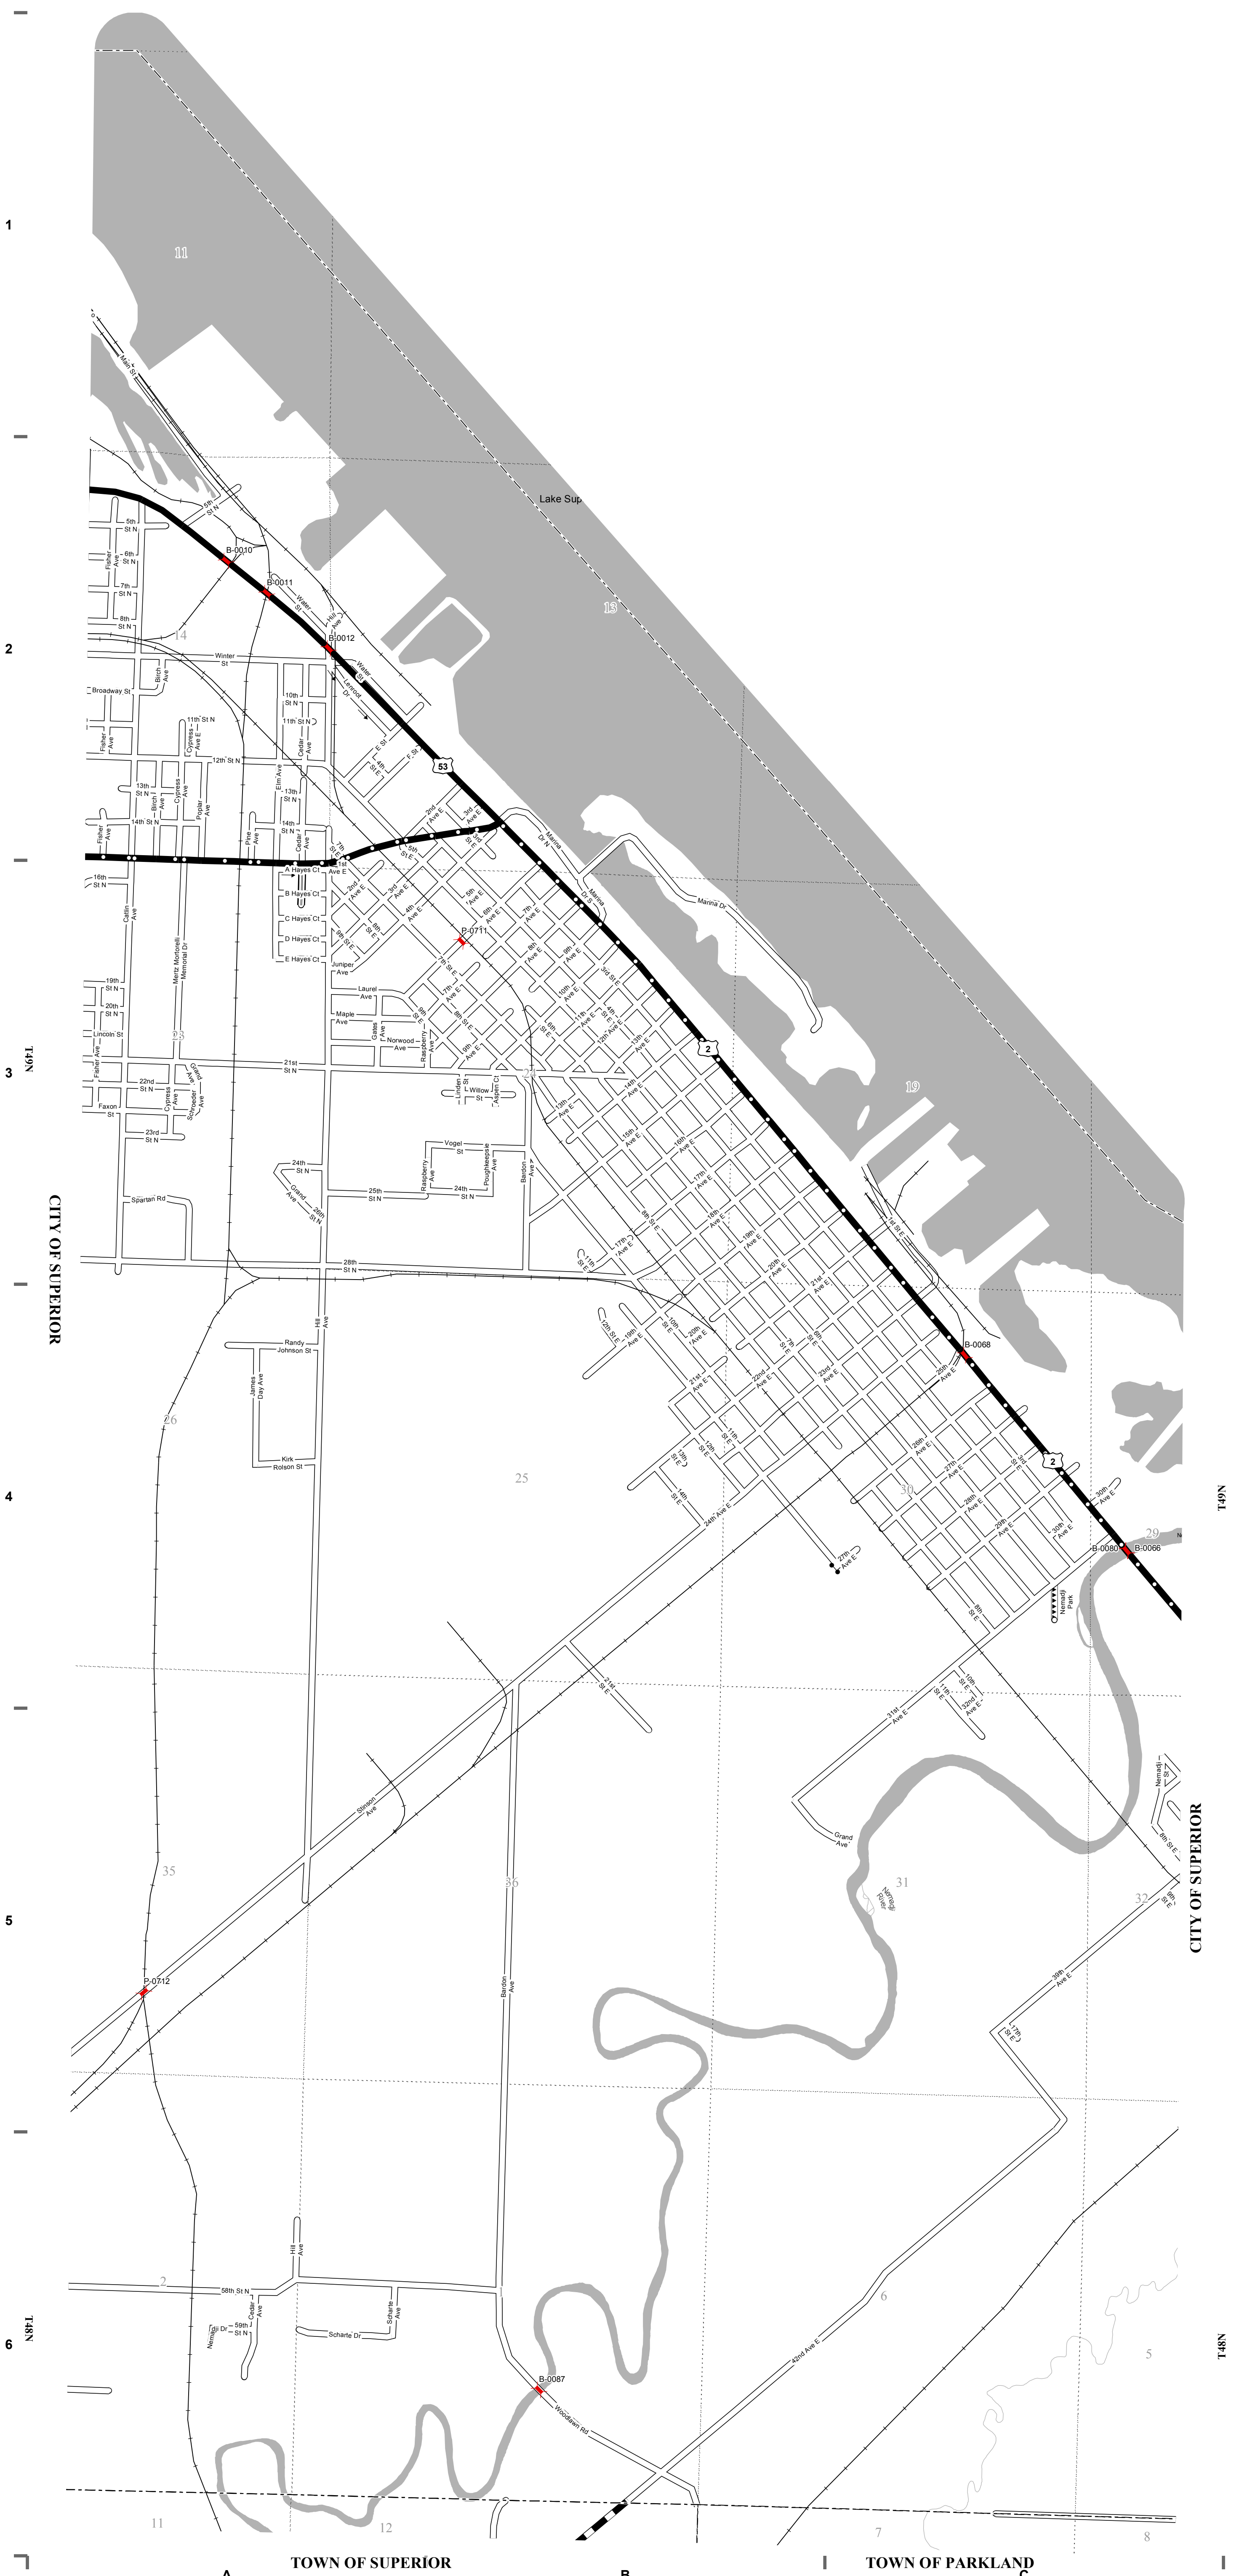

CITY OF
SUPERIOR
COUNTY: DOUGLAS

LEGEND:

- County Trunk Highway
- Local Road
- Park Road-Local
- US Highway
- US Connecting Highway
- Railroad
- County Border
- CVT Border
- PLSS Border

- Bridge
- Gate