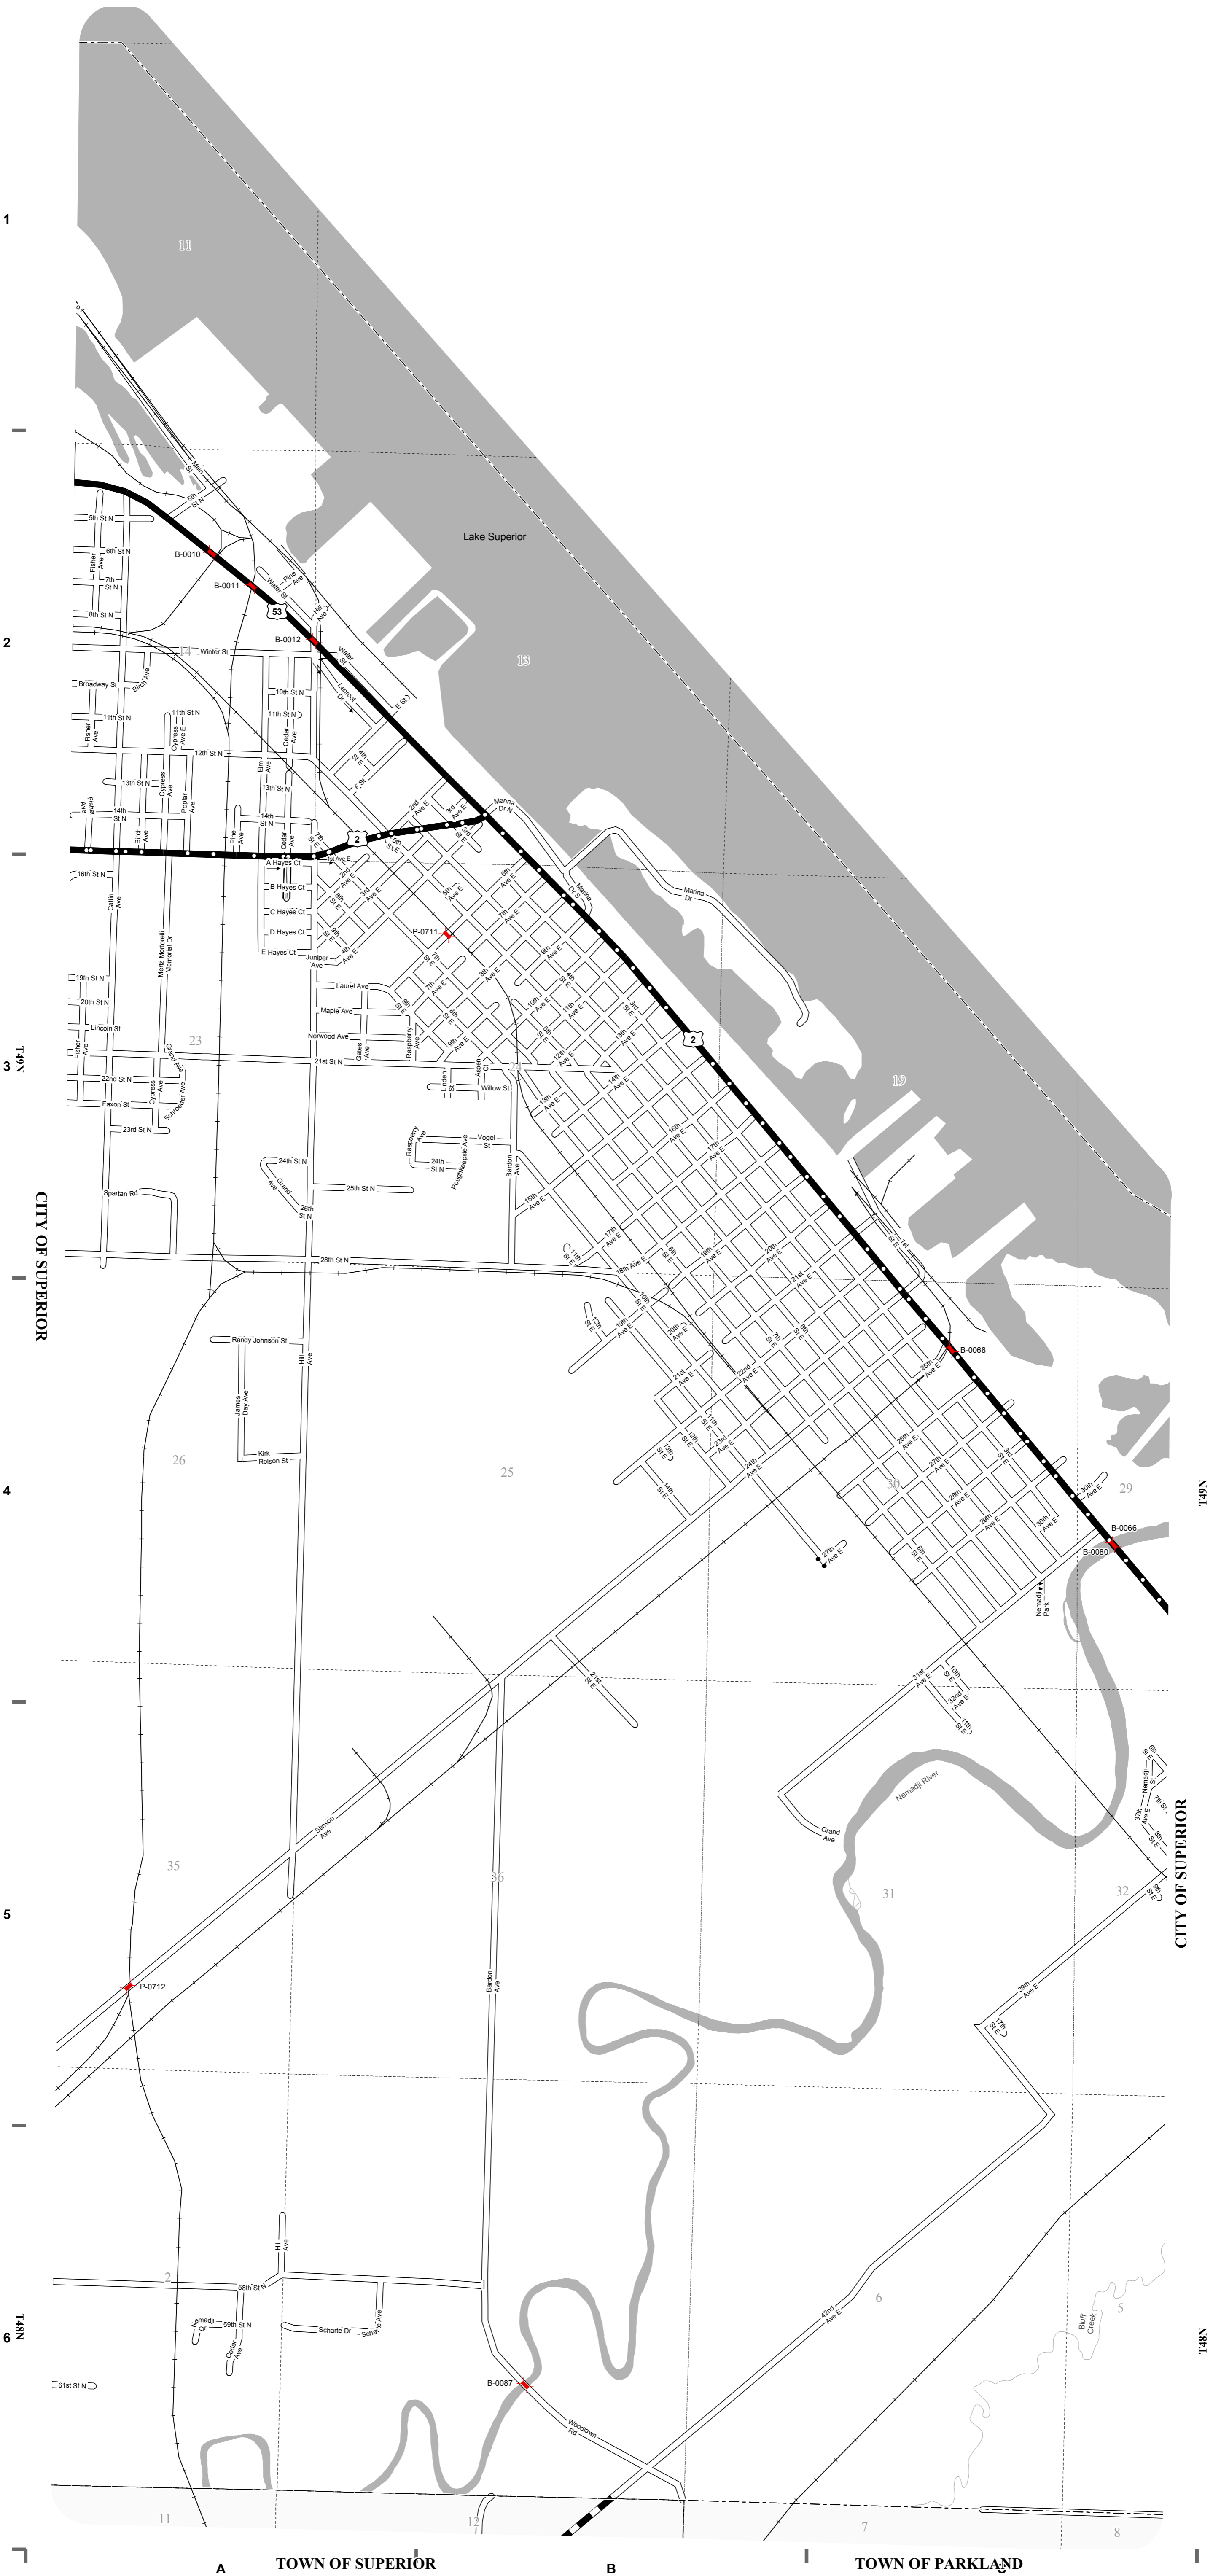

CITY OF
SUPERIOR
COUNTY: DOUGLAS

LEGEND:

- County Trunk Highway
- US Connecting Highway
- Bridge
- Local Road
- Railroad
- CVT Border
- PLSS Border
- Park Road-Local
- US Highway
- Gate