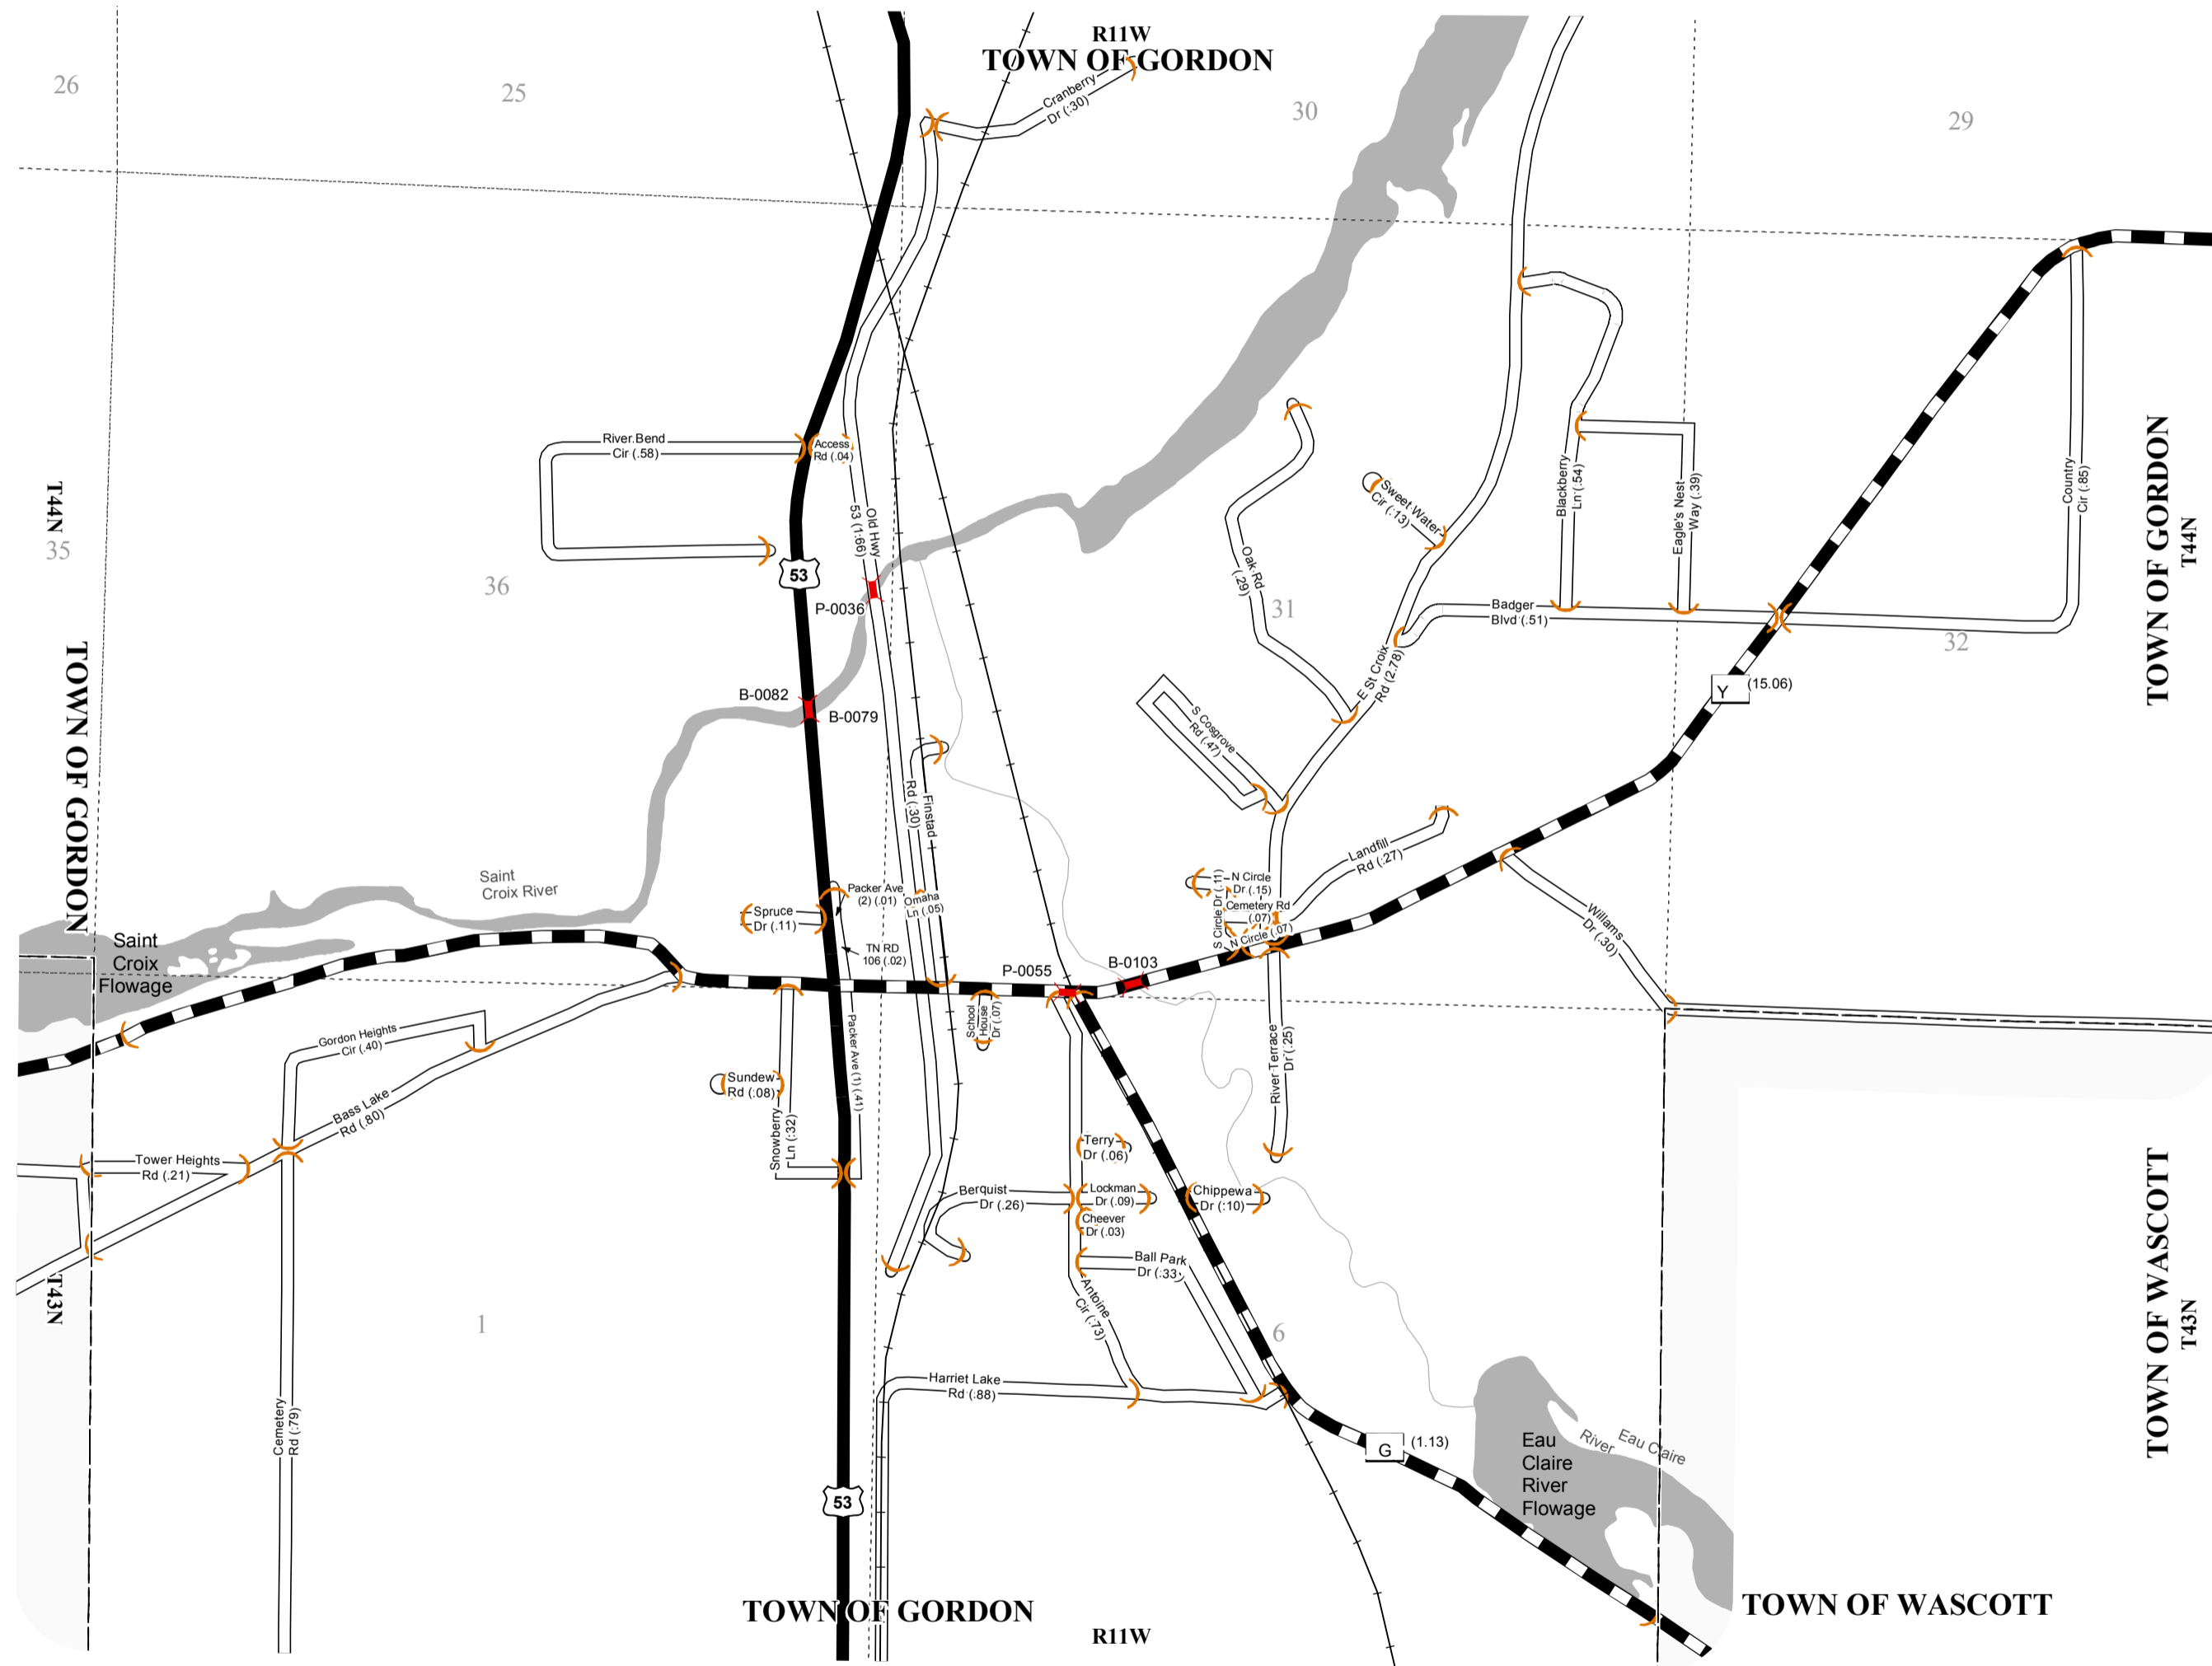

STATE OF WISCONSIN
 WISCONSIN DEPARTMENT OF TRANSPORTATION
 TOWN PLAT RECORD

16 - 012B

PART OF TOWN OF
GORDON
 COUNTY: DOUGLAS

- LEGEND:**
- County Trunk Highway
 - Local Road
 - US Highway
 - Railroad
 - CVT Border
 - PLSS Border
 - Bridge
 - Route Identifier

This information contained on this map was created for the official use of the Wisconsin Department of Transportation (WisDOT). Any other use while not prohibited, is the sole responsibility of the user. WisDOT expressly disclaims all liability regarding fitness of use of the information for other than official WisDOT business.