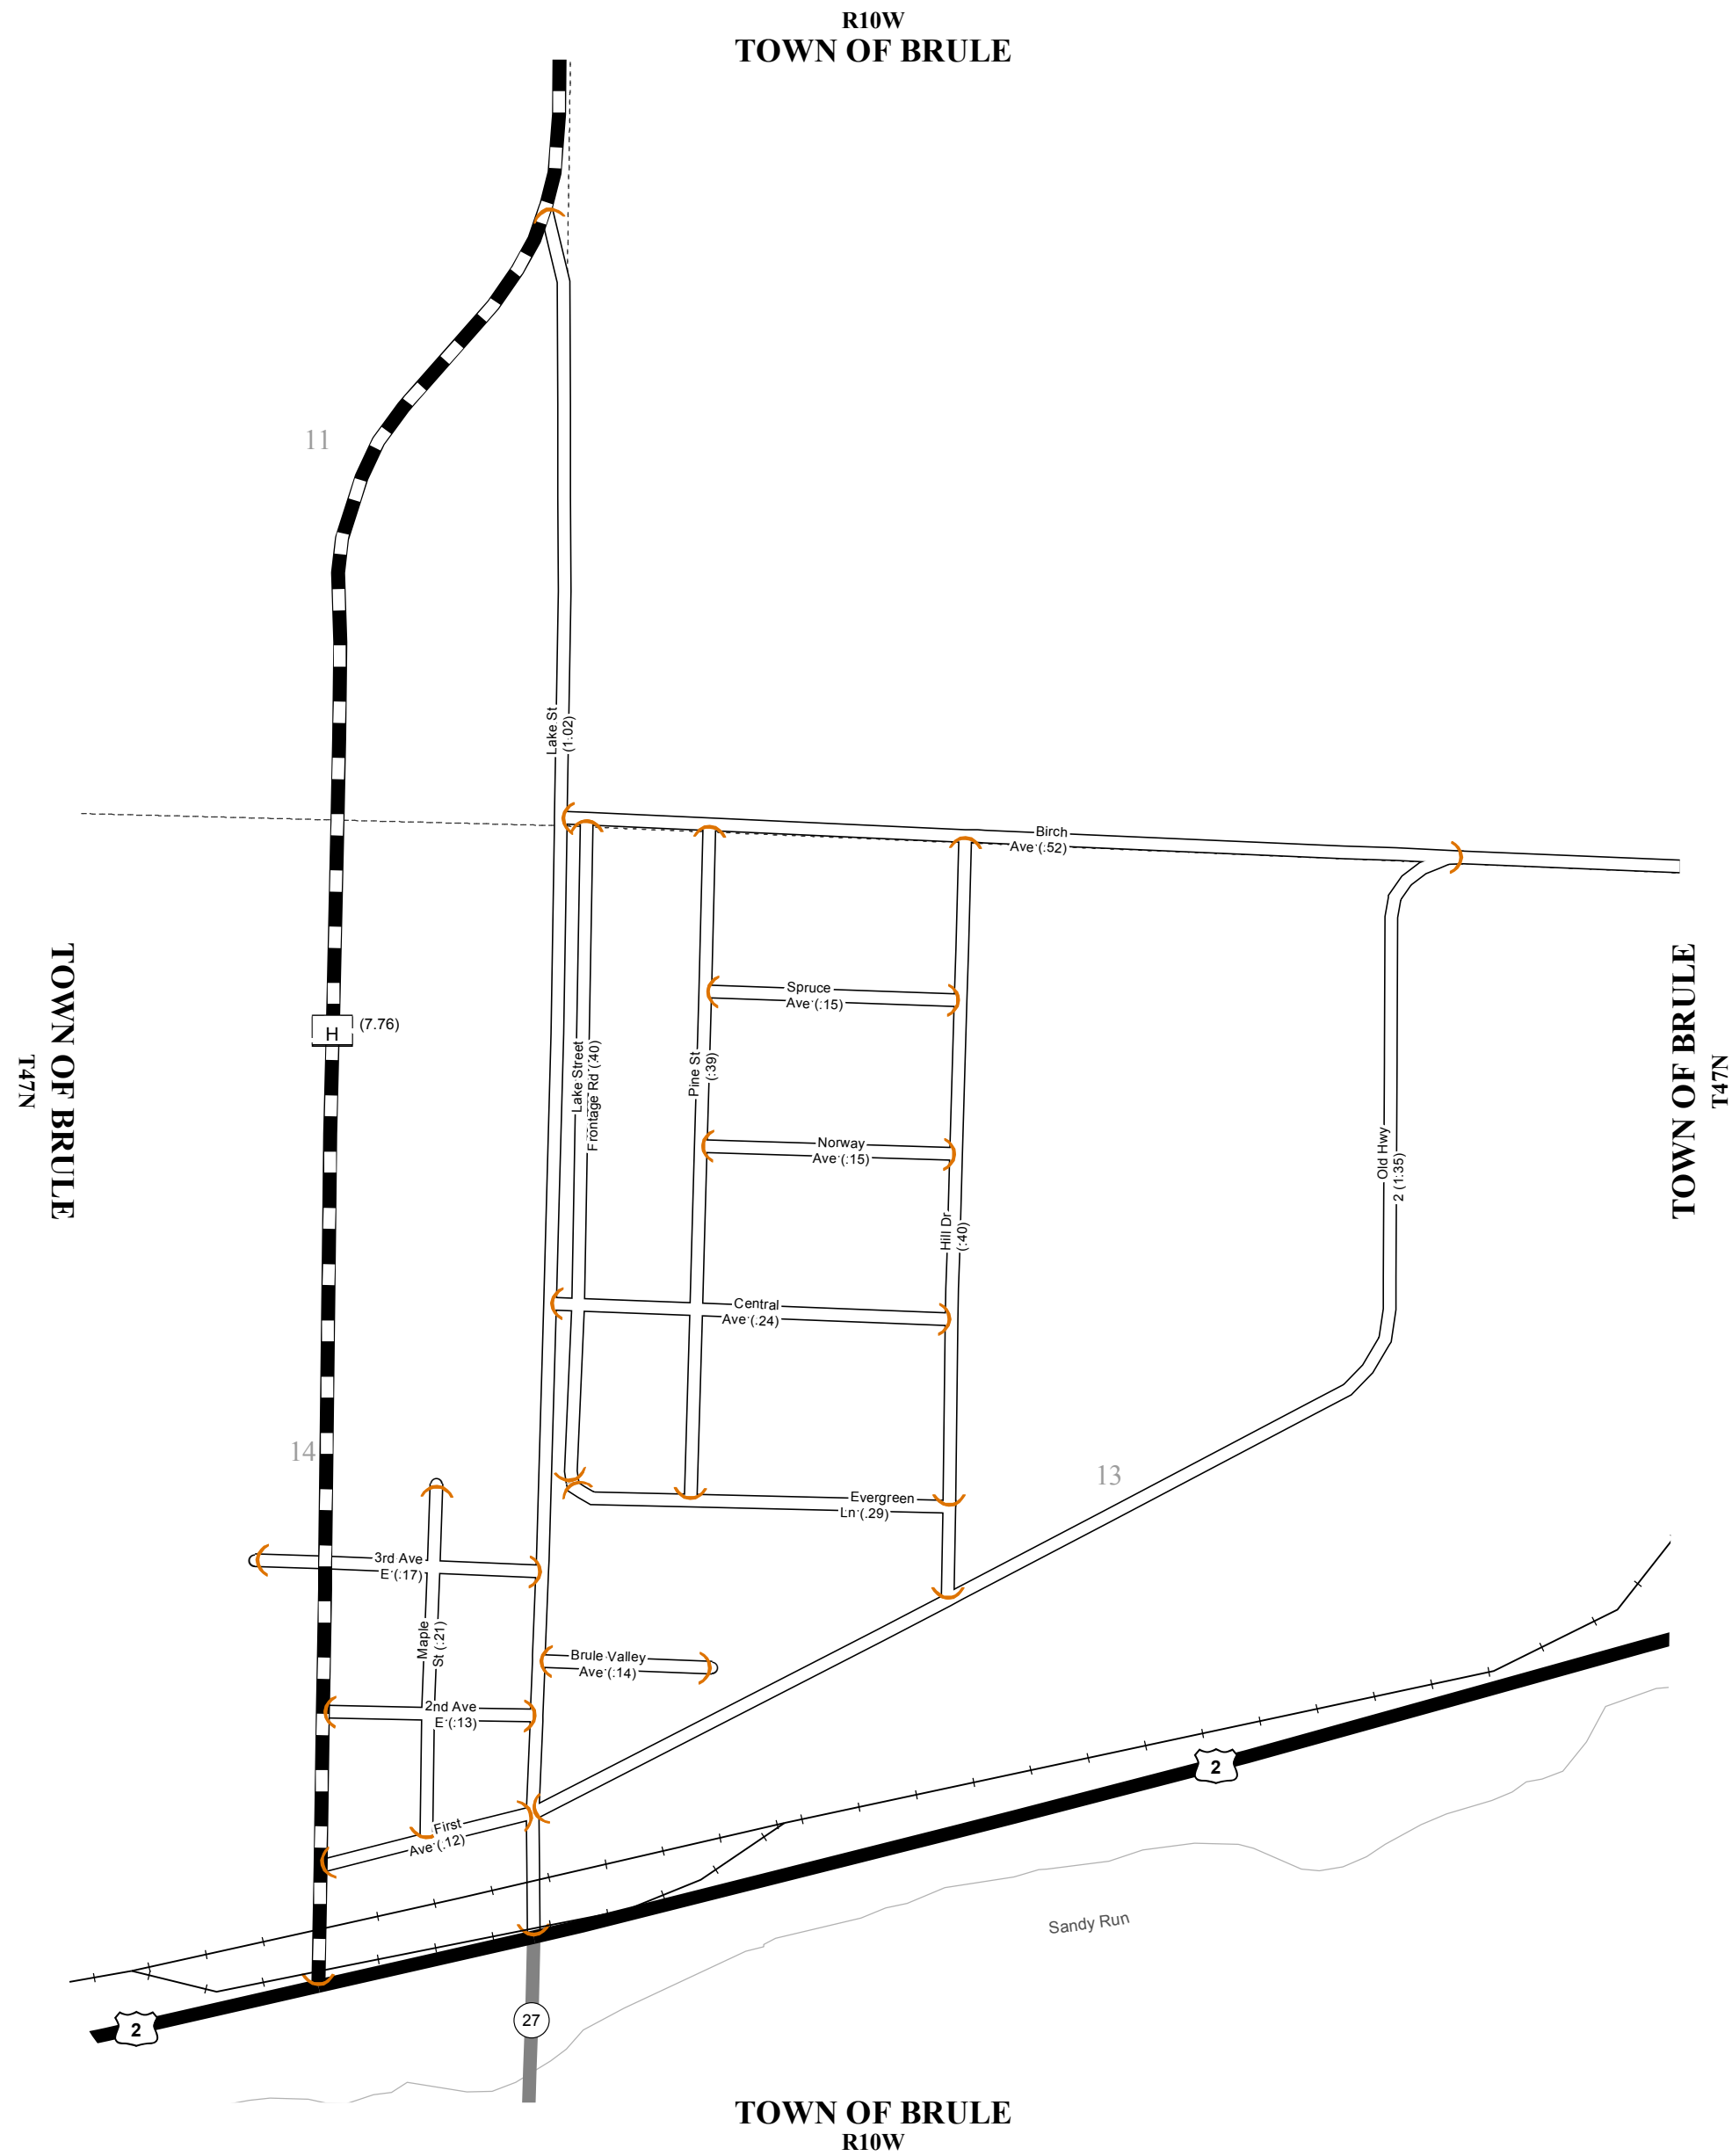

STATE OF WISCONSIN
 WISCONSIN DEPARTMENT OF TRANSPORTATION
 TOWN PLAT RECORD

16 - 006B

PART OF TOWN OF
BRULE
 COUNTY: DOUGLAS

LEGEND:

- County Trunk Highway
- Local Road
- US Highway
- State Trunk
- Railroad
- CVT Border
- PLSS Border
- Route Identifier

This information contained on this map was created for the official use of the Wisconsin Department of Transportation (WisDOT). Any other use while not prohibited, is the sole responsibility of the user. WisDOT expressly disclaims all liability regarding fitness of use of the information for other than official WisDOT business.