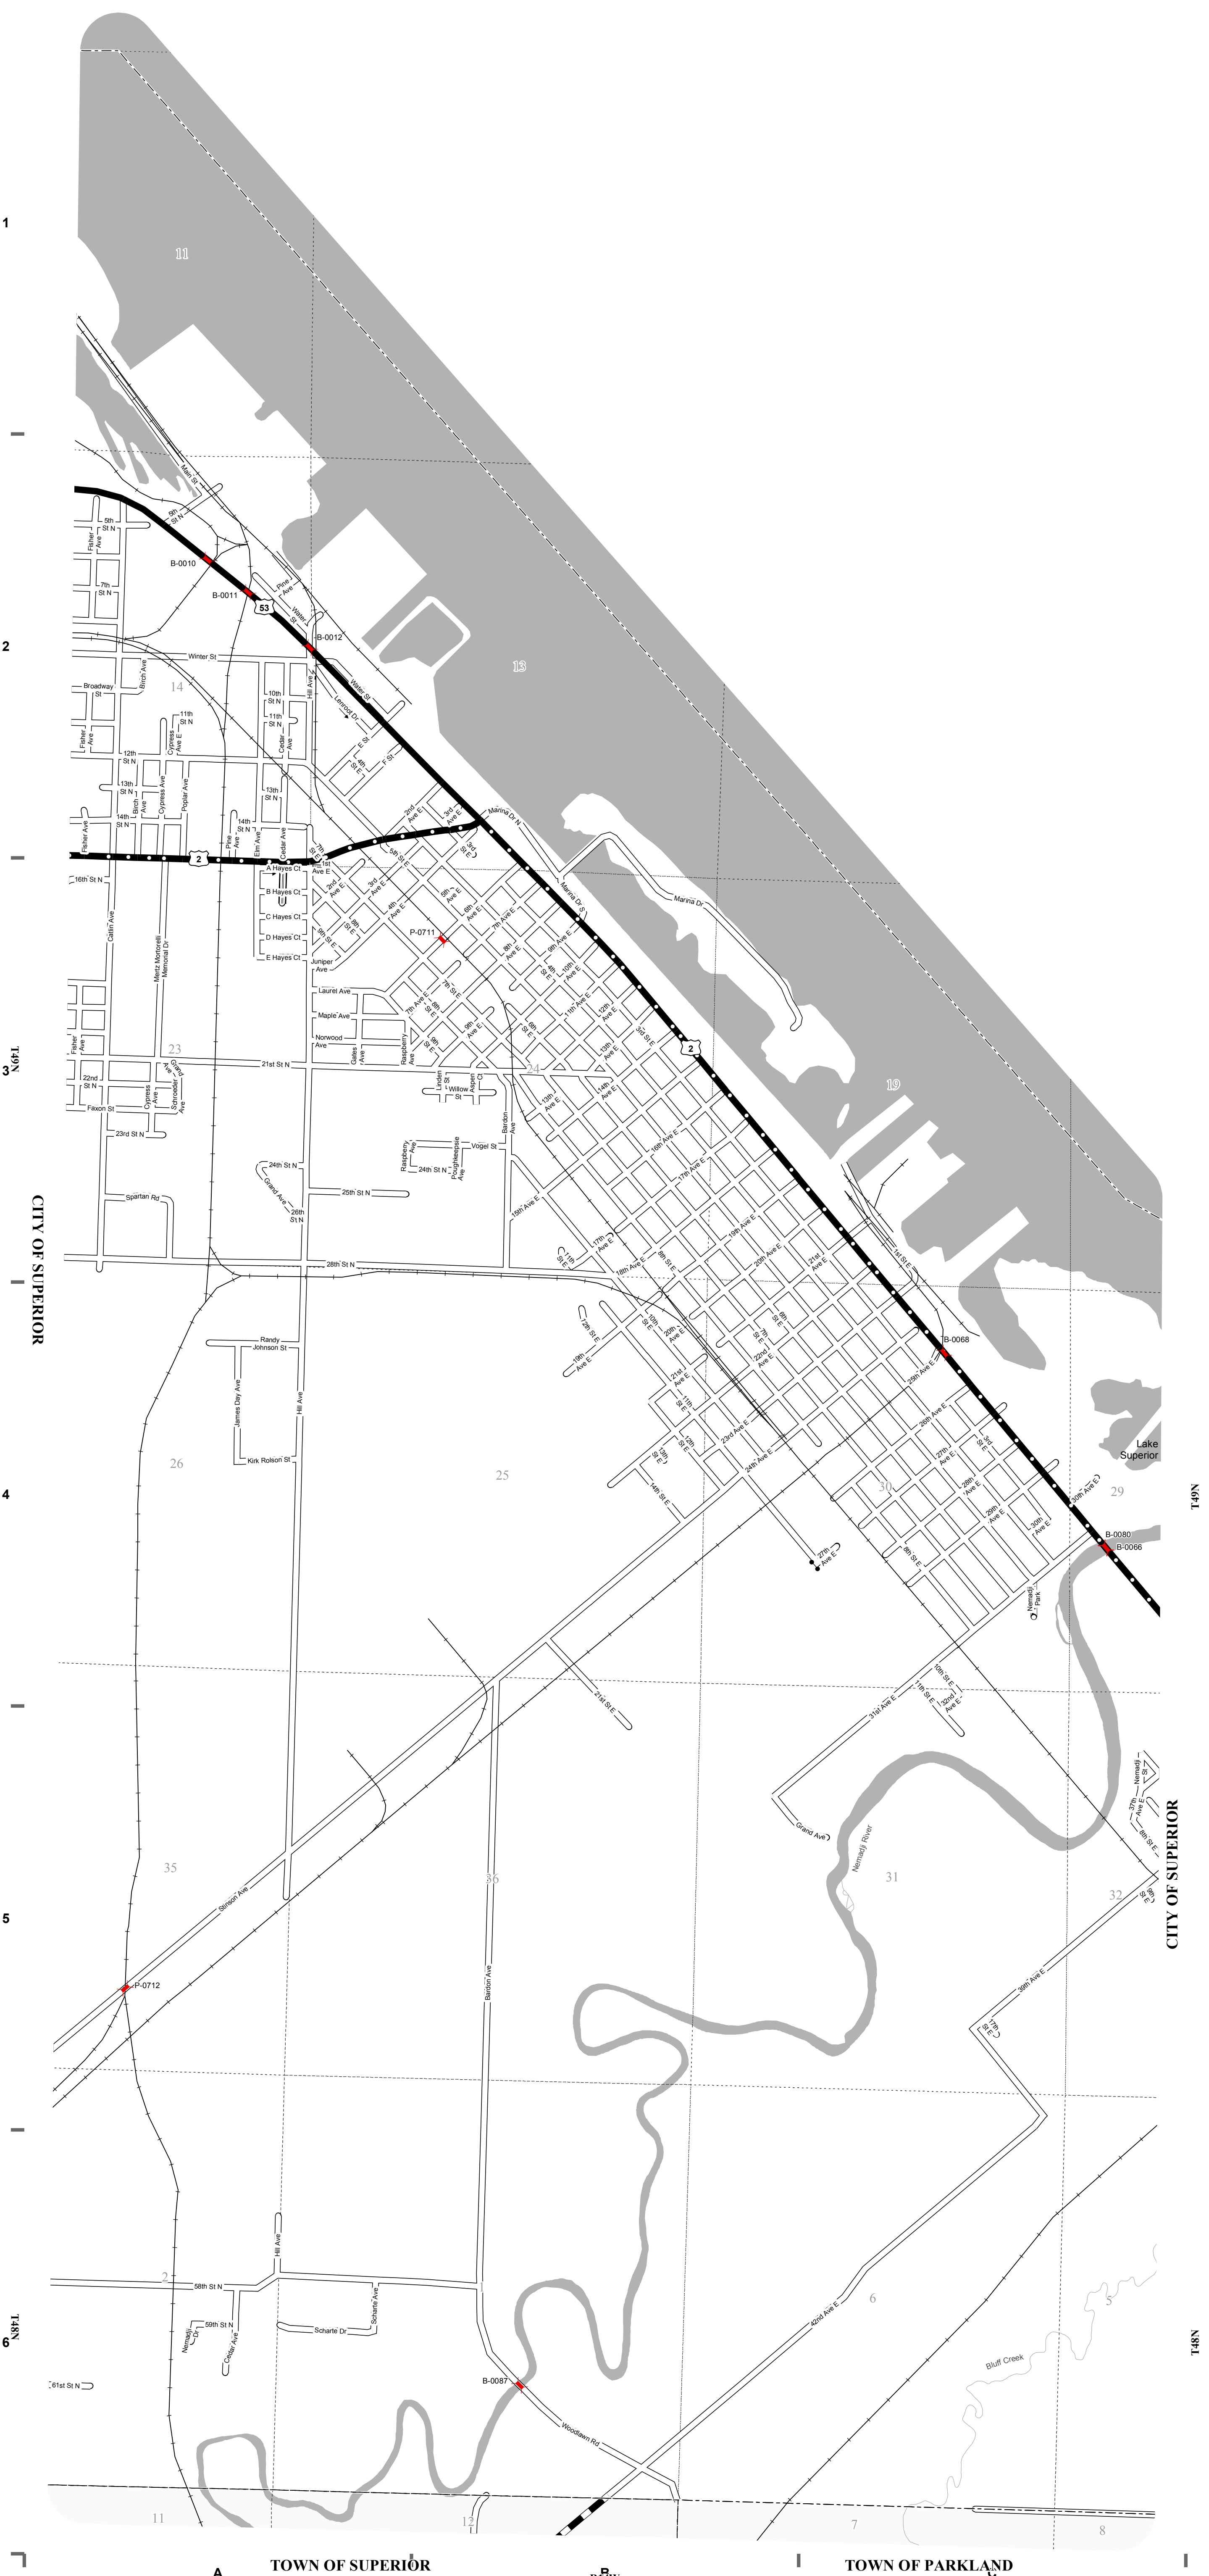

CITY OF
SUPERIOR
COUNTY: DOUGLAS

1. **LEGEND:**
2. County Trunk Highway
   - Local Road
   - Park Road-Local
   - US Highway
   - US Connecting Highway
   - Railroad
   - CVT Border
   - PLSS Border
   - Bridge
   - Gate