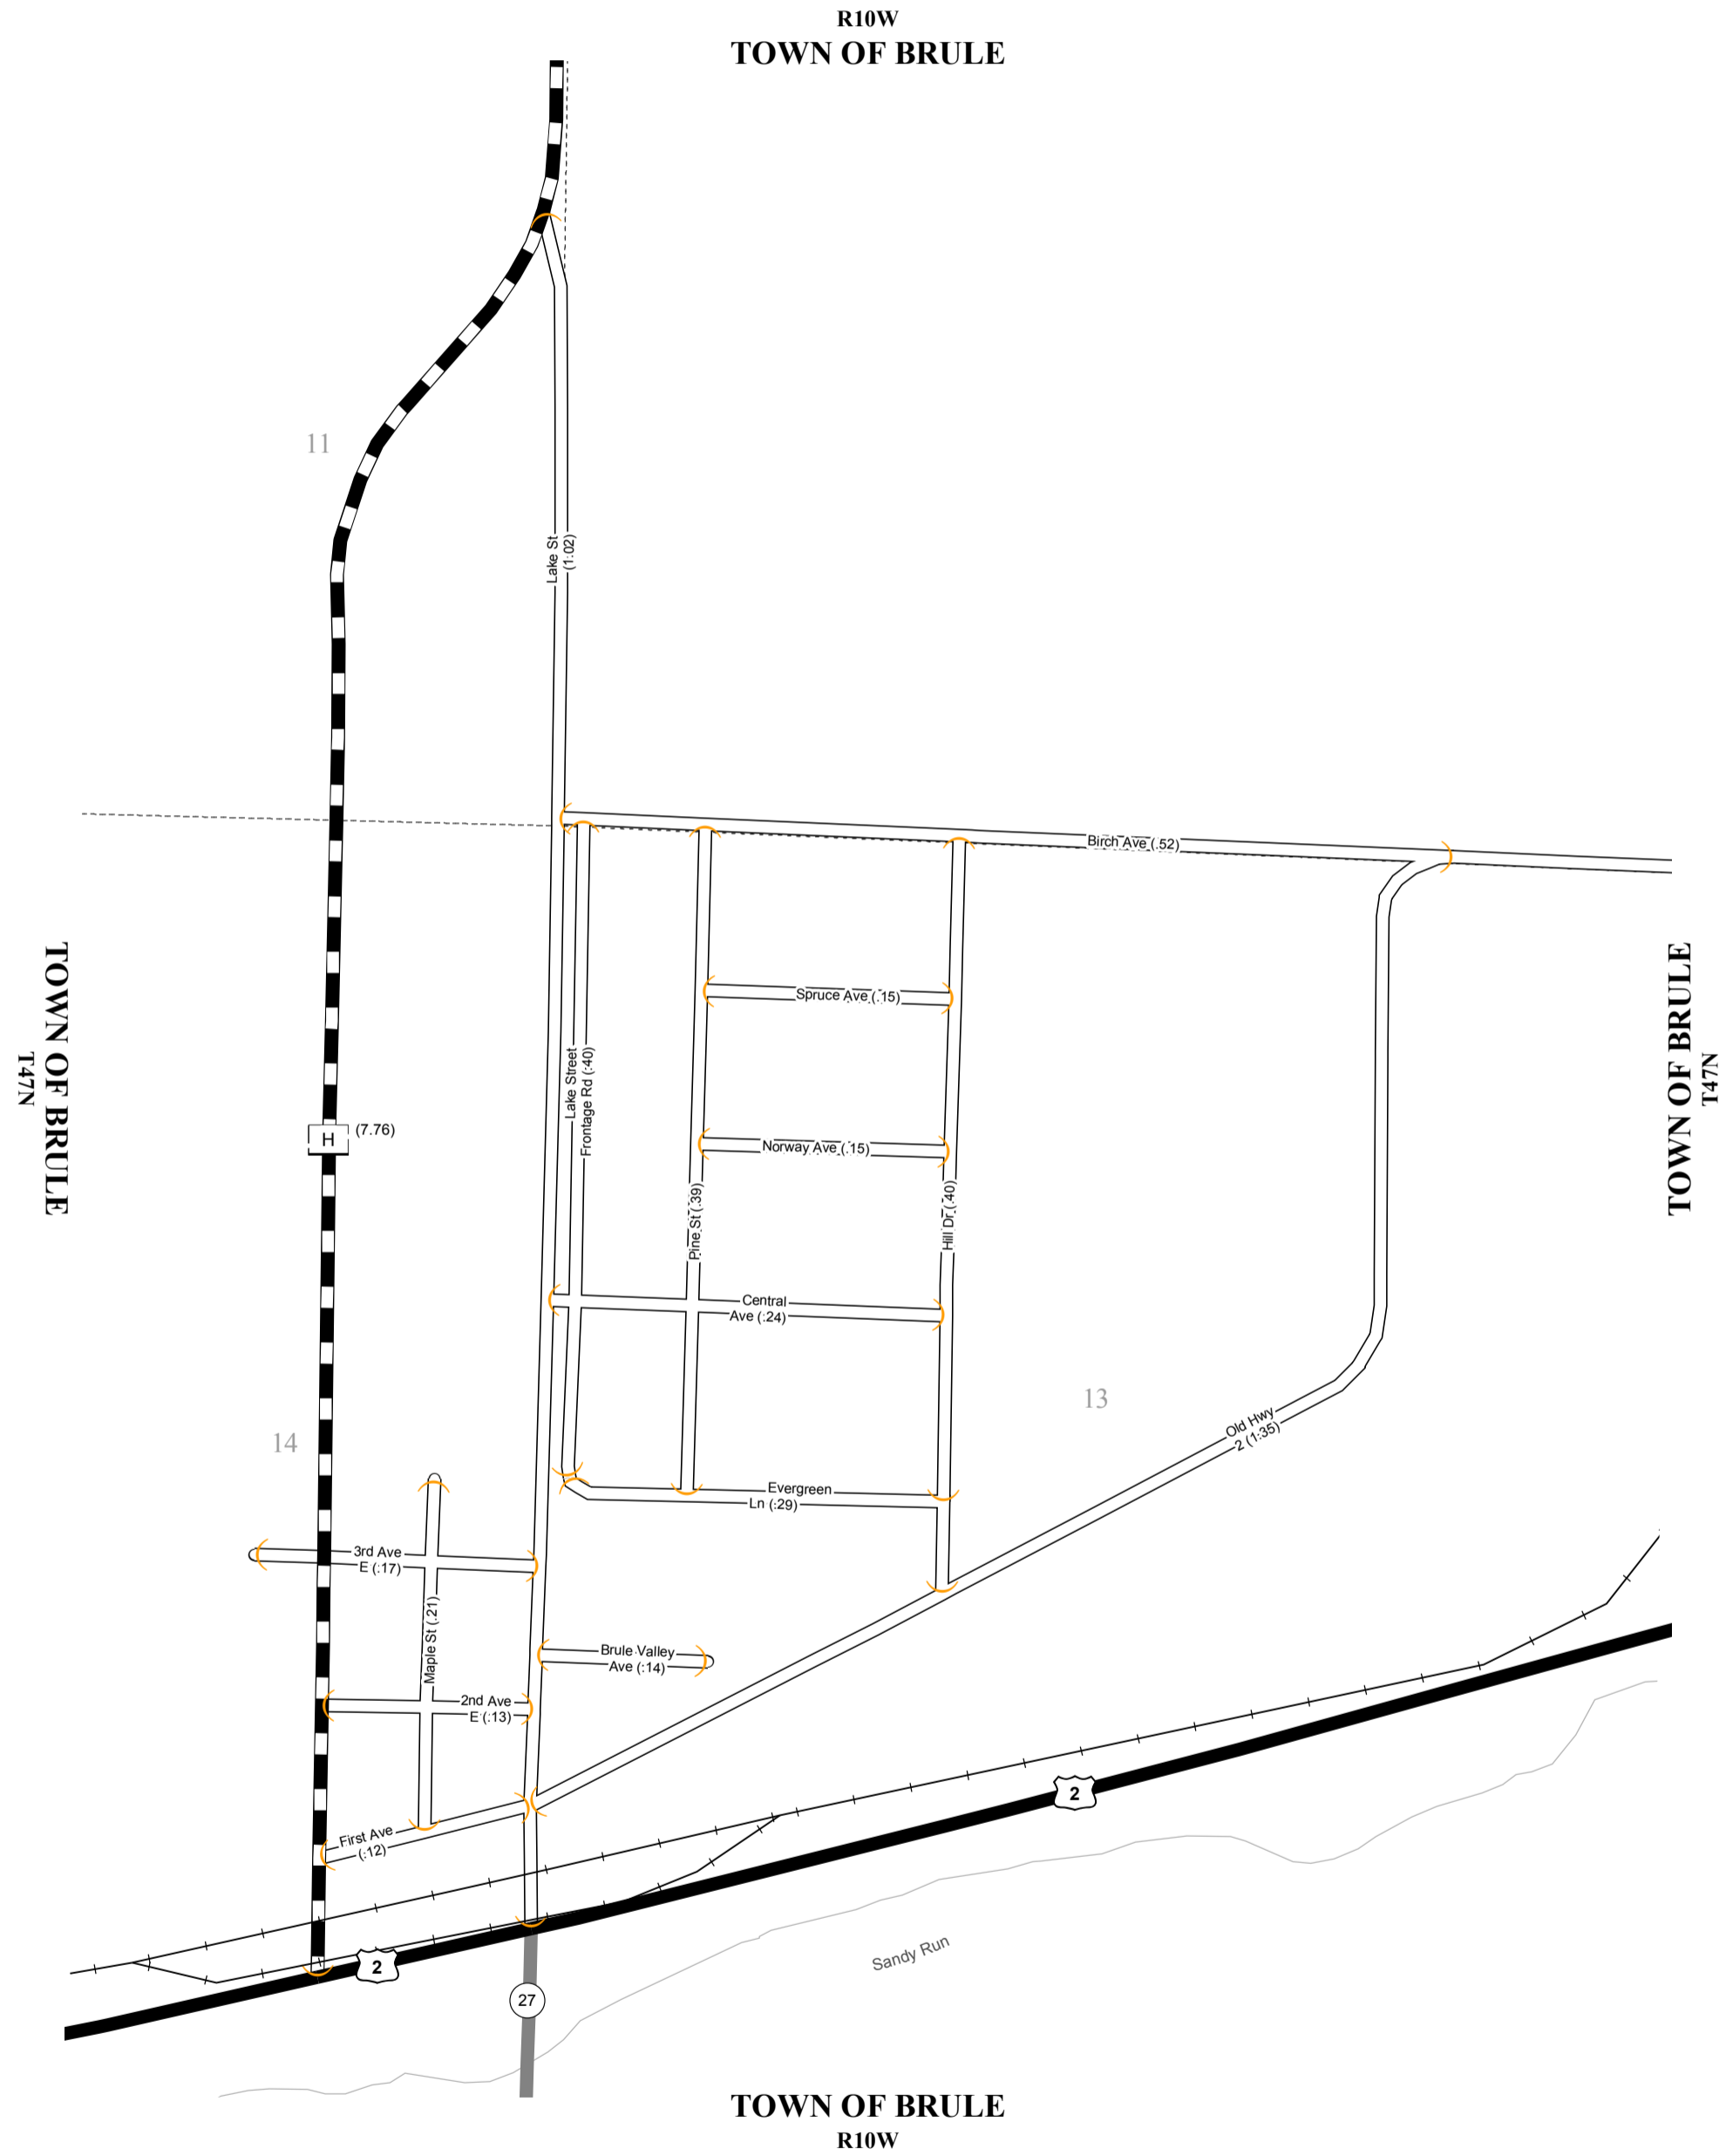

STATE OF WISCONSIN
 WISCONSIN DEPARTMENT OF TRANSPORTATION
 TOWN PLAT RECORD

16 - 006B

PART OF TOWN OF
BRULE
 COUNTY: DOUGLAS

LEGEND:

- County Trunk Highway
- Local Road
- US Highway
- State Trunk
- Railroad
- CVT Border
- PLSS Border
- Route Identifier

This information contained on this map was created for the official use of the Wisconsin Department of Transportation (WisDOT). Any other use while not prohibited, is the sole responsibility of the user. WisDOT expressly disclaims all liability regarding fitness of use of the information for other than official WisDOT business.