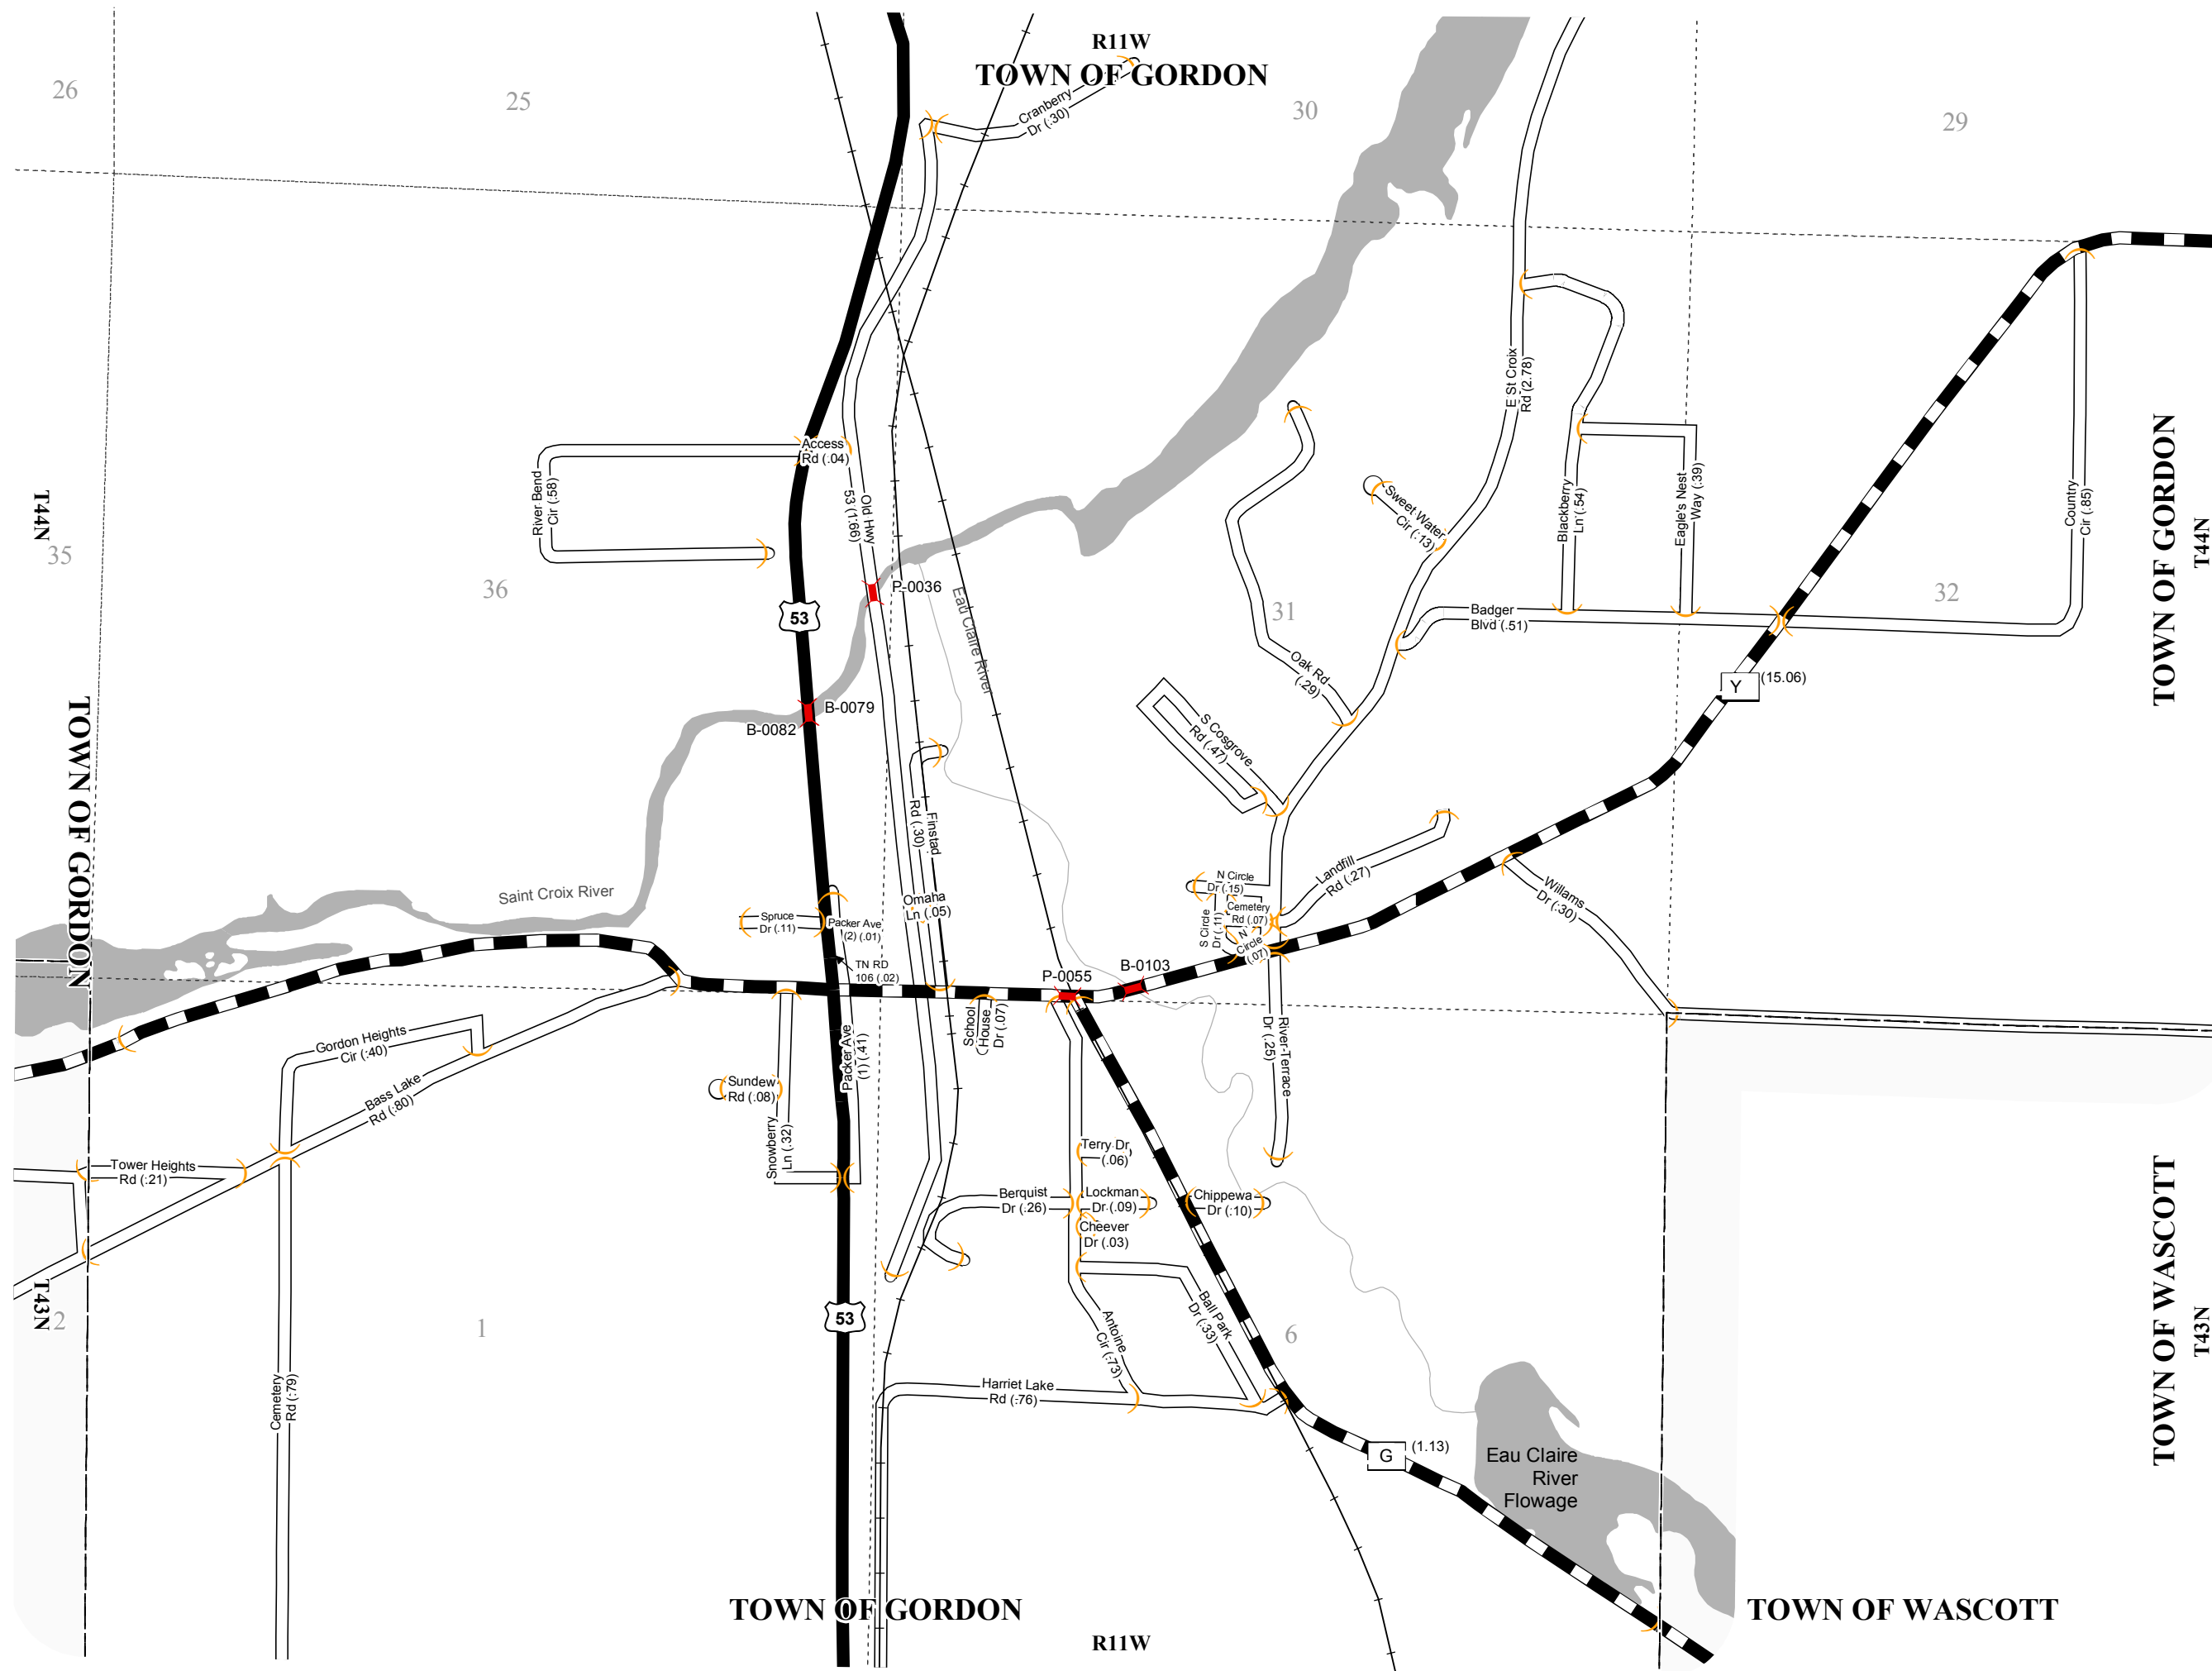

STATE OF WISCONSIN  
 WISCONSIN DEPARTMENT OF TRANSPORTATION  
 TOWN PLAT RECORD

16 - 012B

PART OF TOWN OF  
**GORDON**  
 COUNTY: DOUGLAS

- LEGEND:**
- County Trunk Highway
  - Local Road
  - US Highway
  - Railroad
  - CVT Border
  - PLSS Border
  - Bridge
  - Route Identifier

This information contained on this map was created for the official use of the Wisconsin Department of Transportation (WisDOT). Any other use while not prohibited, is the sole responsibility of the user. WisDOT expressly disclaims all liability regarding fitness of use of the information for other than official WisDOT business.