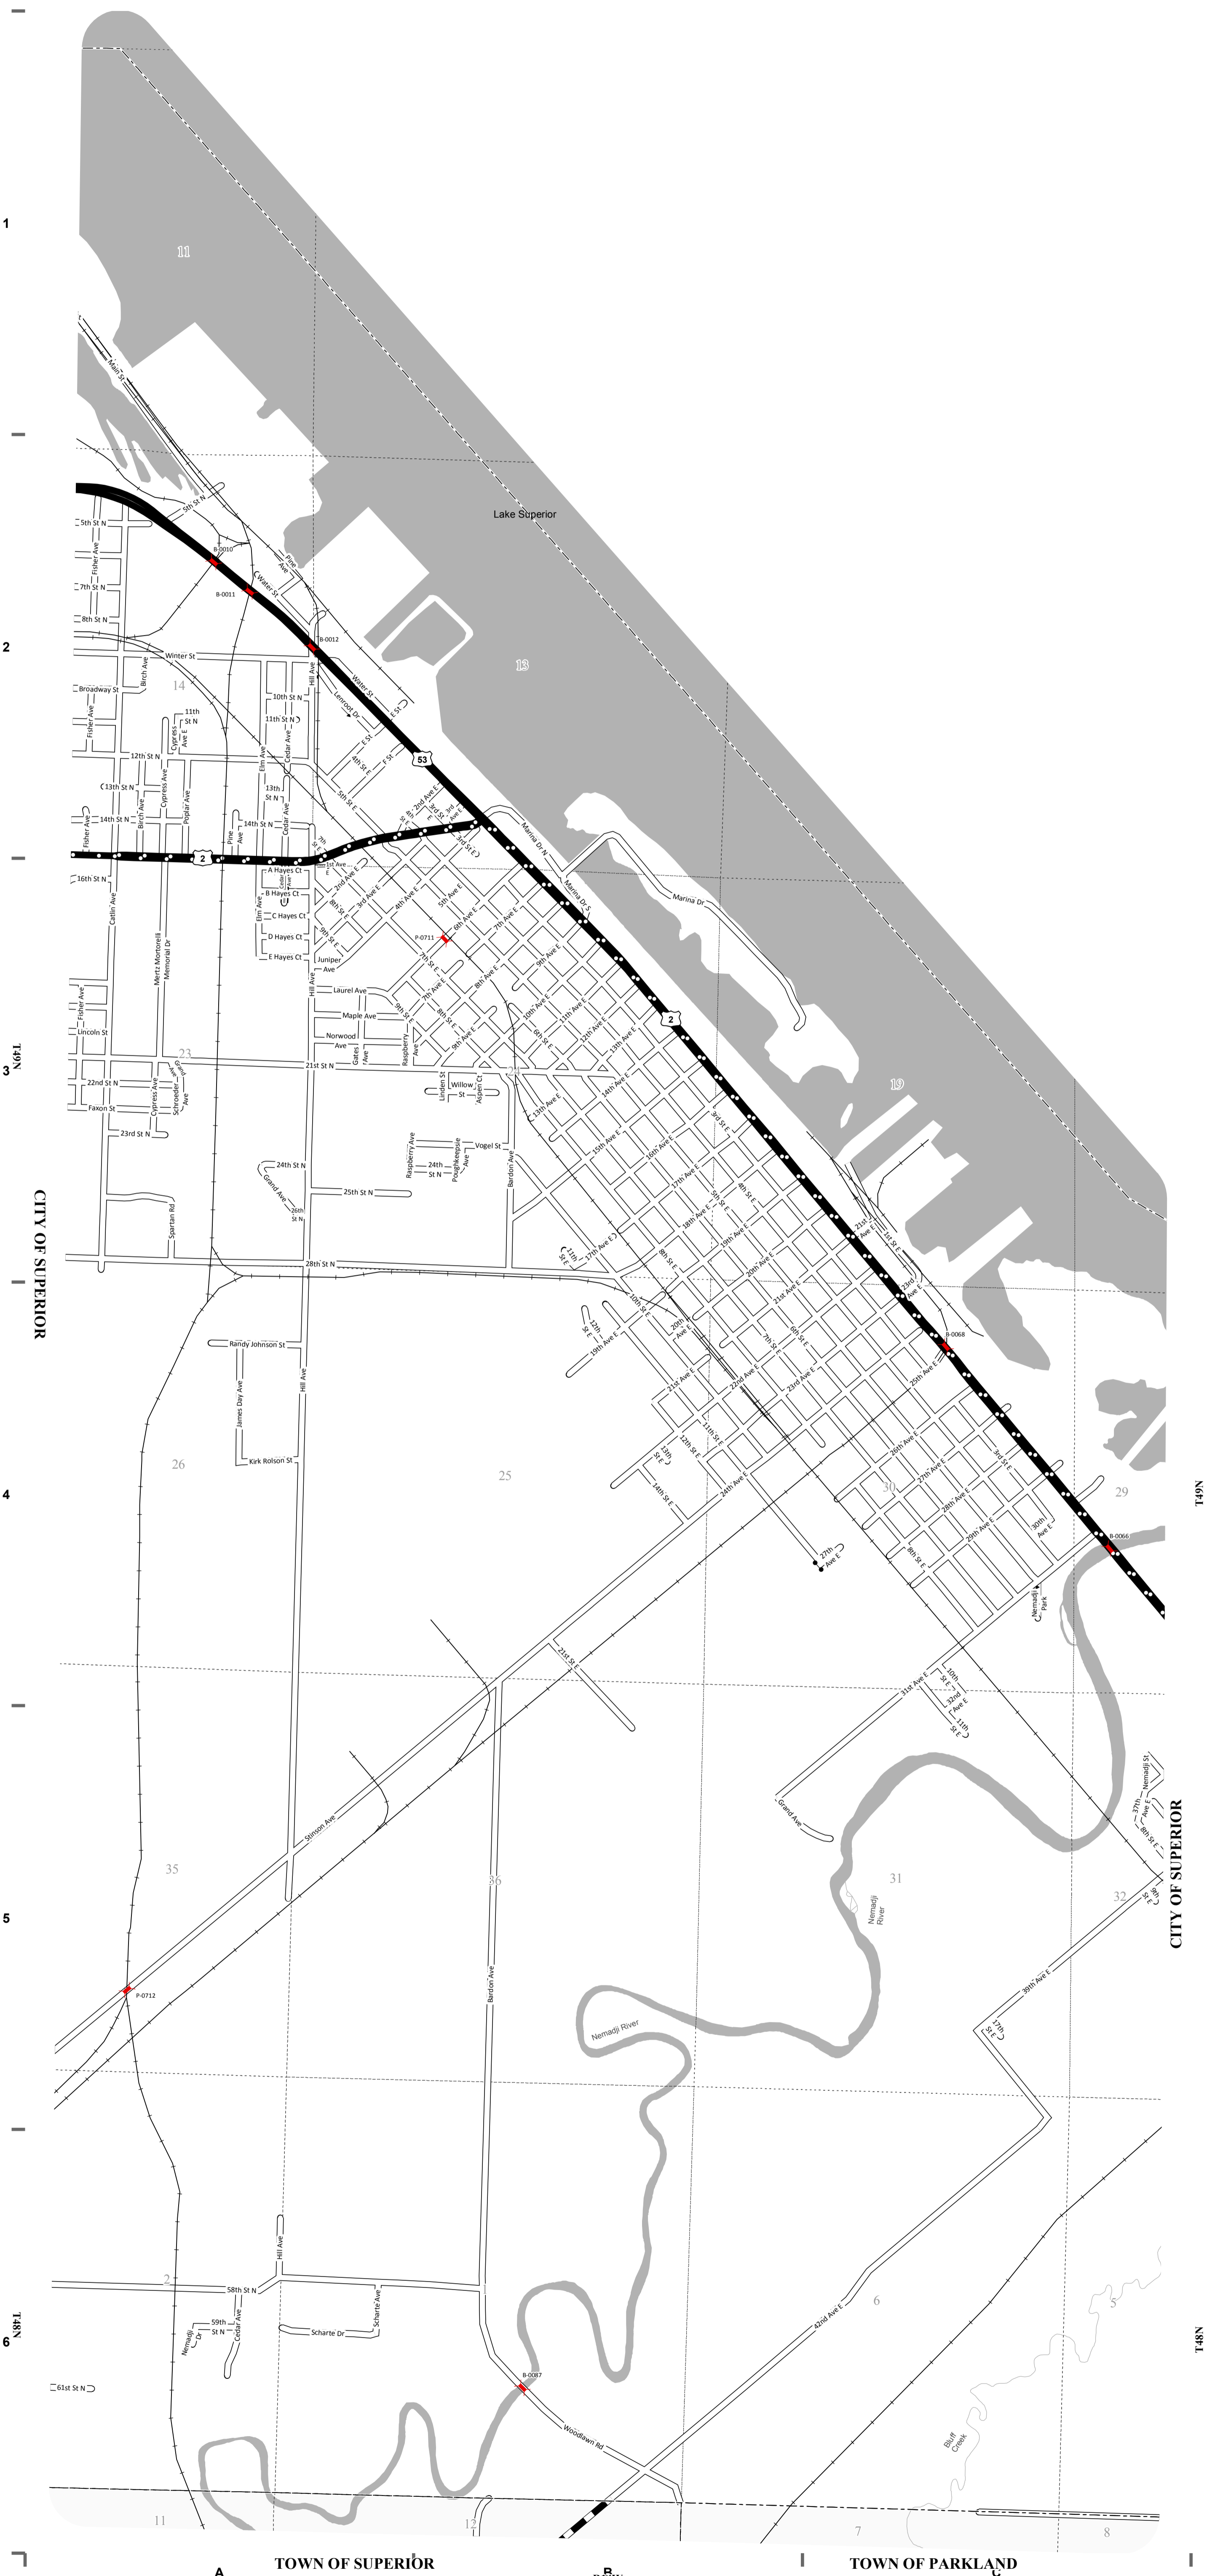

CITY OF
SUPERIOR
COUNTY: DOUGLAS

LEGEND:

	County Trunk Highway		State Connector		PLSS Border
	Local Road		US Connecting Highway		Bridge
	Park Road-Local		Railroad		Gate
	US Highway		CVT Border