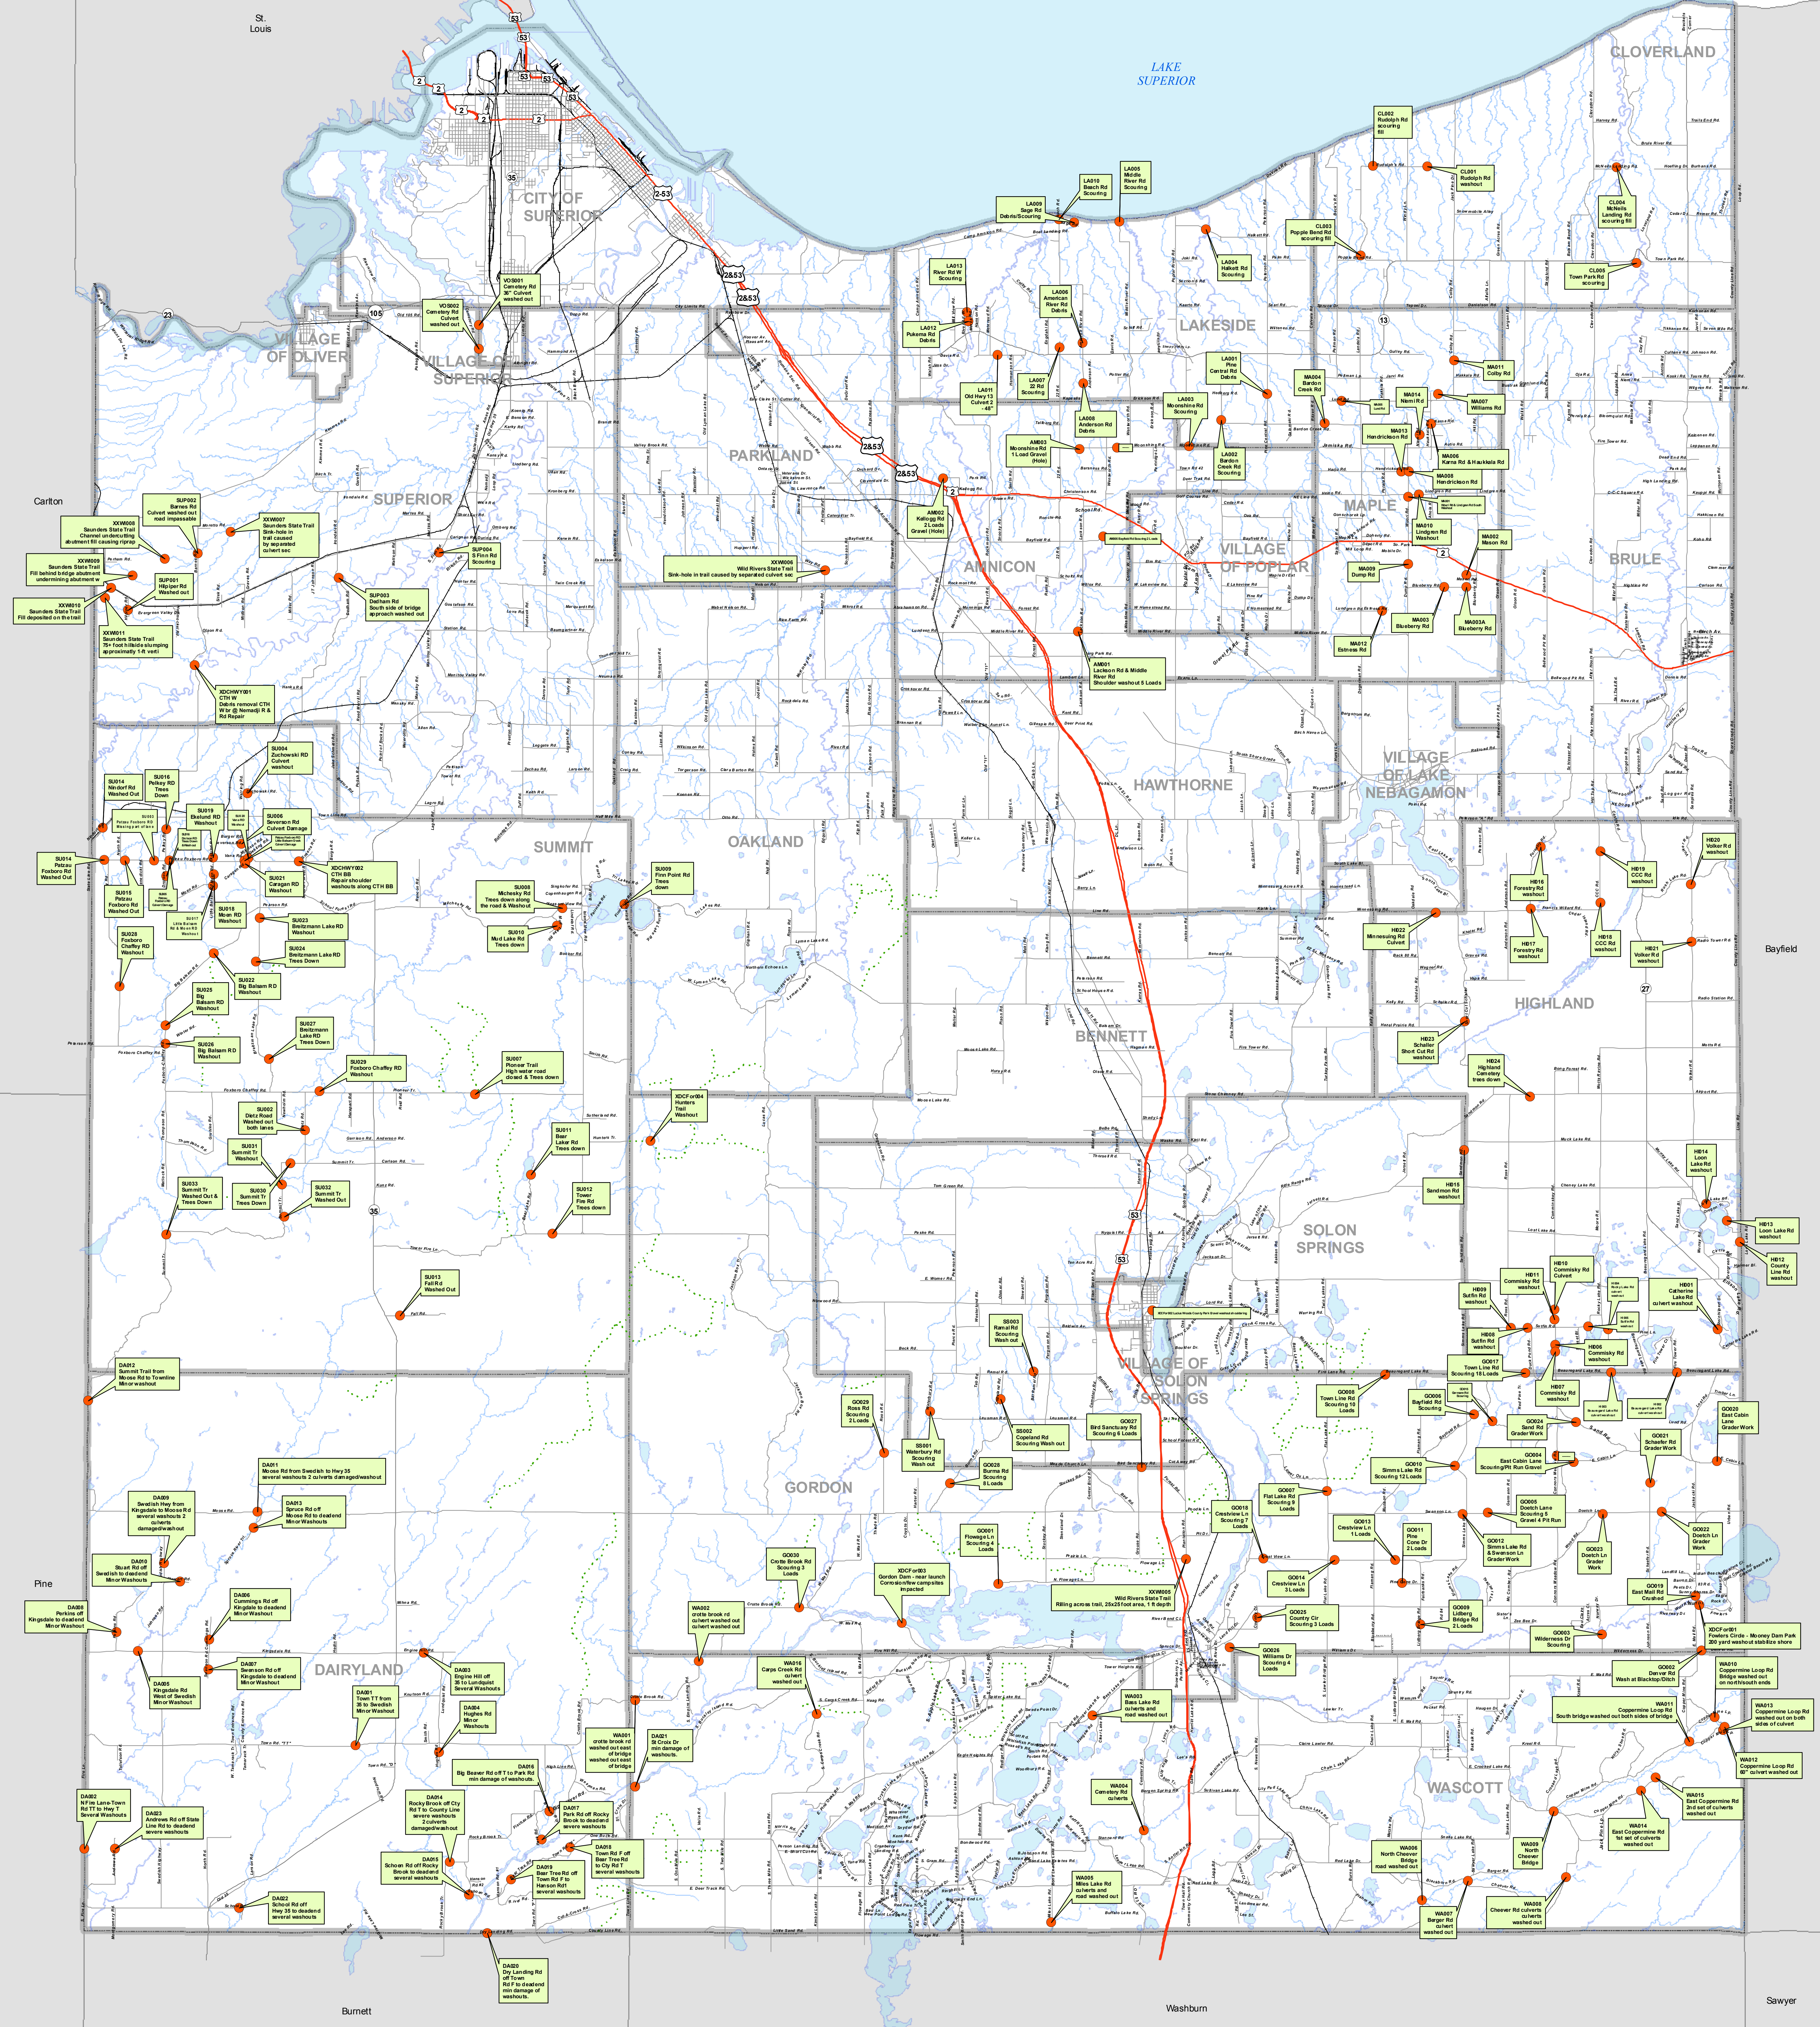

# DOUGLAS COUNTY JULY 2016 FLOOD DAMAGE

Burnett Washburn Sawyer