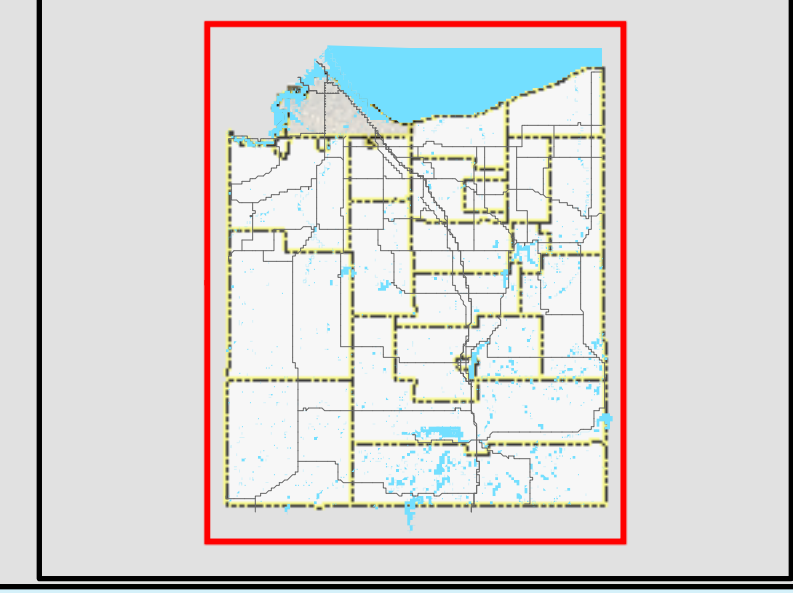

# DOUGLAS COUNTY JULY 2016 FLOOD DAMAGE

Burnett Washburn Sawyer