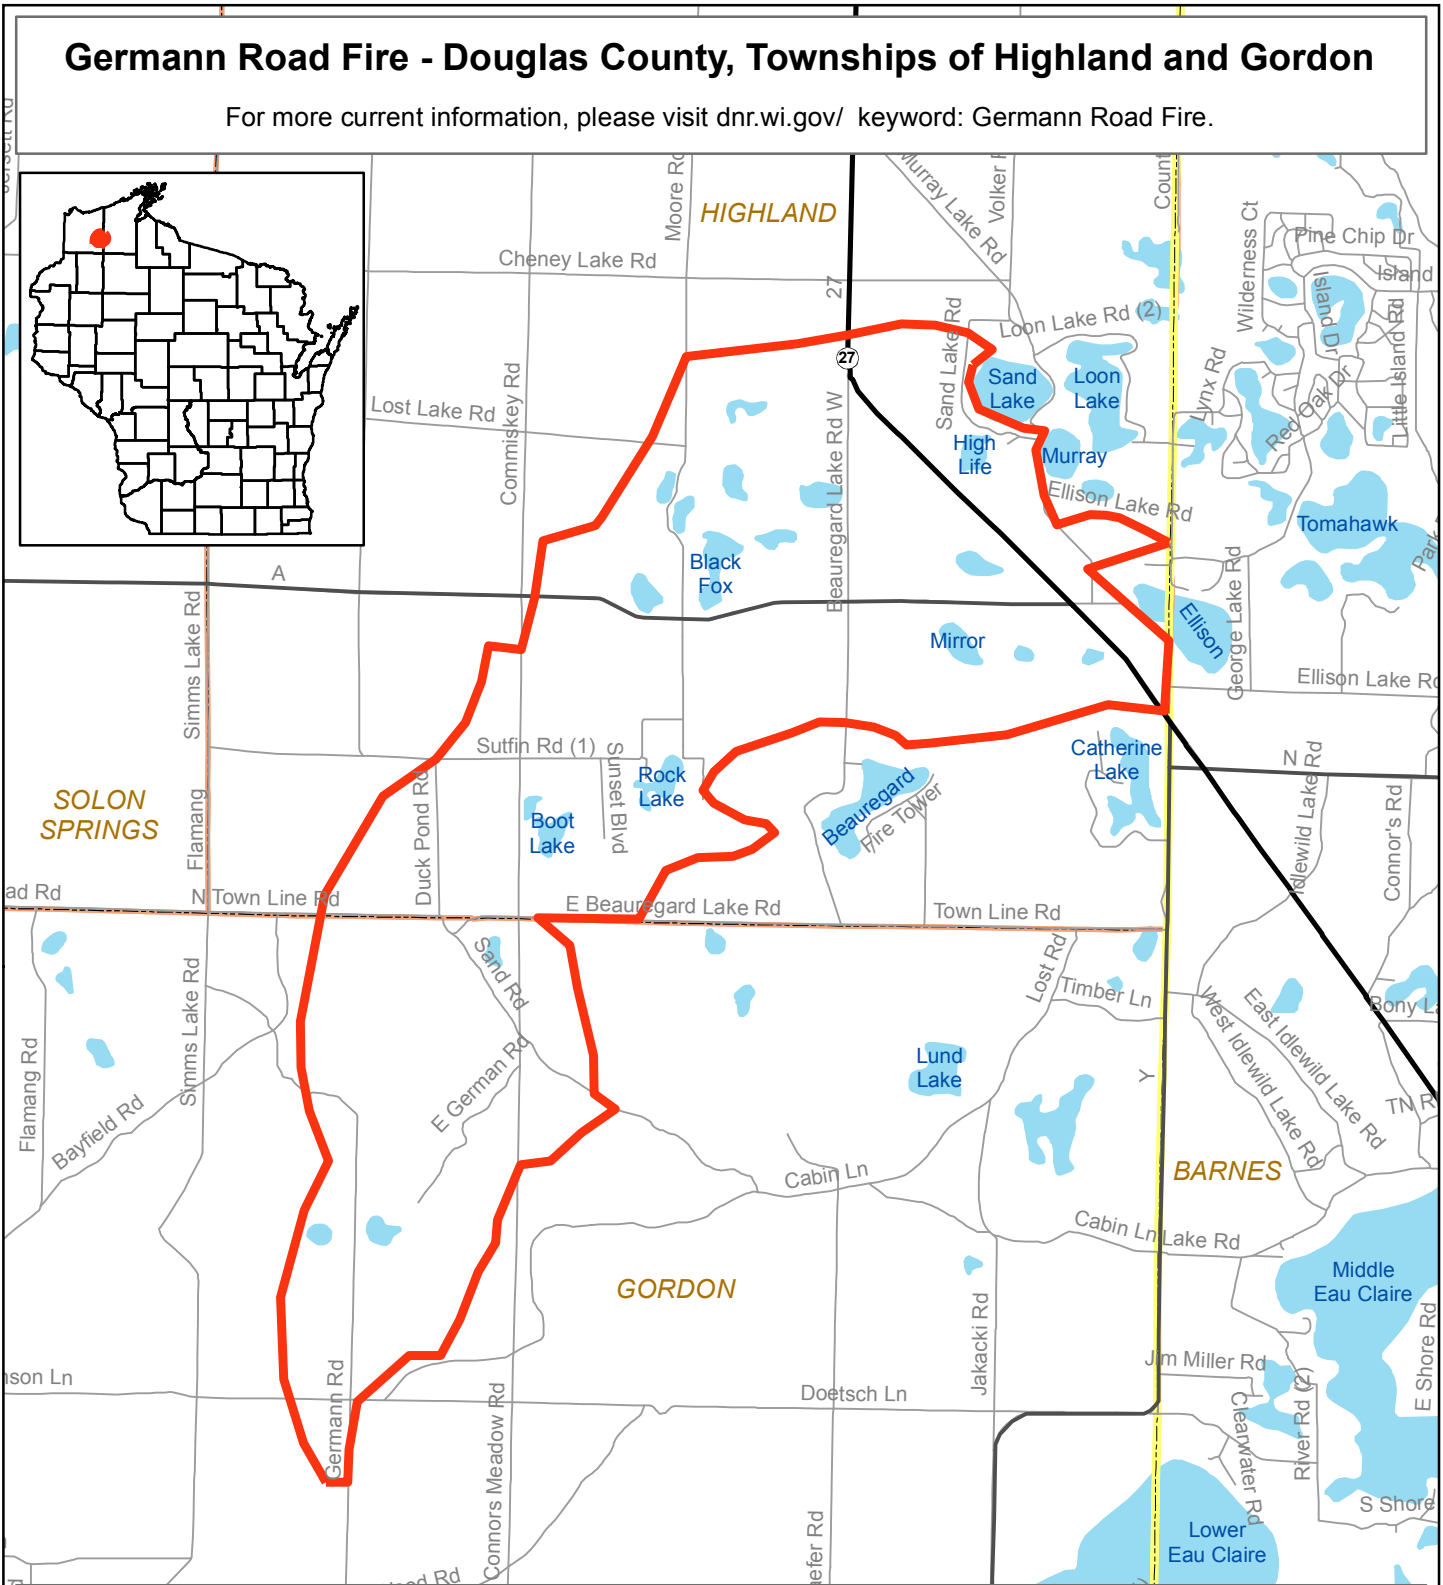

Germann Road Fire - Douglas County, Townships of Highland and Gordon

For more current information, please visit dnr.wi.gov/ keyword: Germann Road Fire.

This map is intended to show the approximate perimeter of the Germann Road Fire. It is not intended to be used to make assumptions regarding property loss or survival.

The data shown on this map have been obtained from various sources, and are of varying age, reliability and resolution. This map is not intended to be used for navigation, nor is this map an authoritative source of information about legal land ownership or public access. Users of this map should confirm the ownership of land through other means in order to avoid trespassing. No warranty, expressed or implied, is made regarding accuracy, applicability for a particular use, completeness, or legality of the information depicted on this map.

- Fire Perimeter
- County Boundaries
- State Highway
- County Road
- Local Road
- Towns
- Open Water

5/15/2013 - 2:50 pm

Scale: 1:75,000