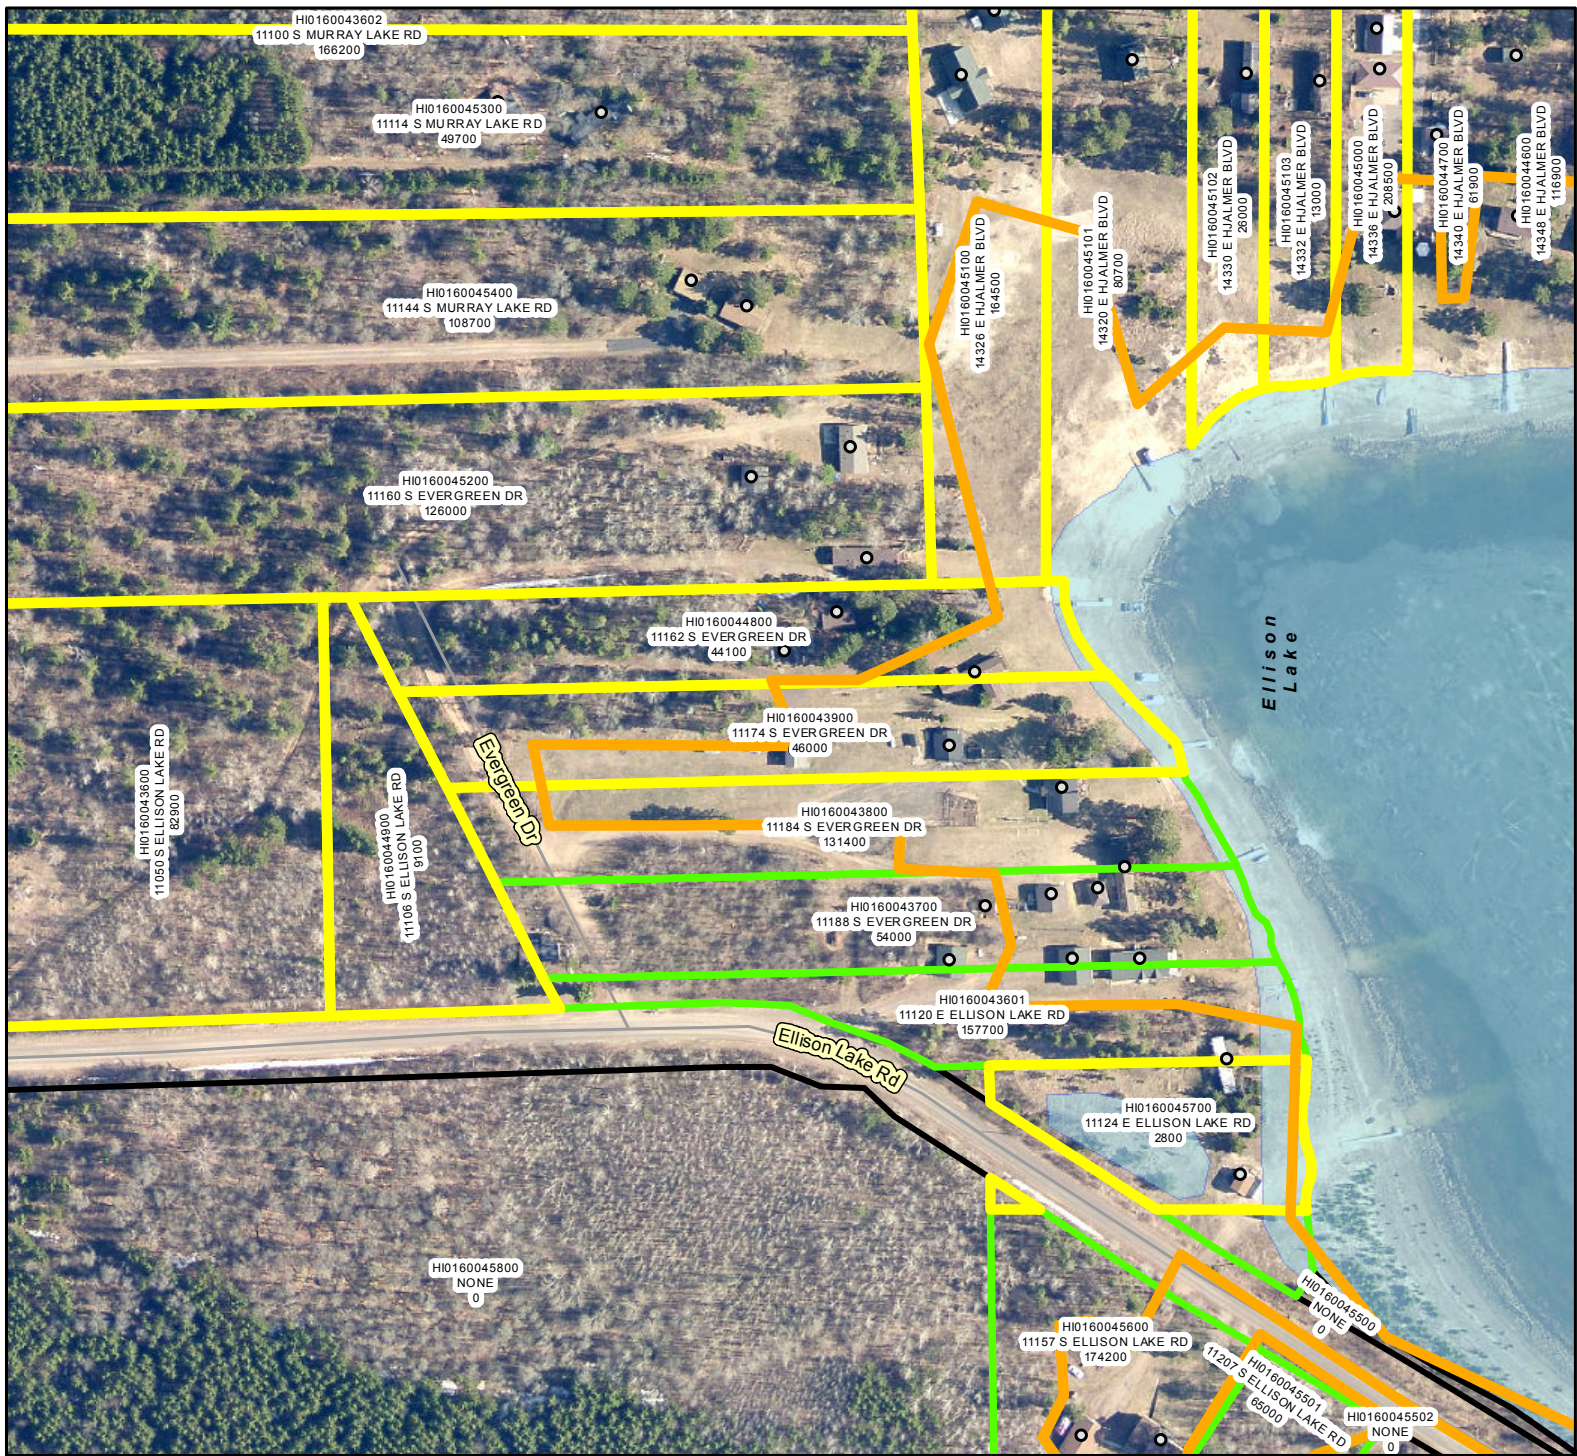

Legend

- Buildings
- GERMANN ROAD FIRE LINE
- Parcels with Lost Structures
- Parcels with Improved Values
- Land Parcels

Address
11162 S EVERGREEN DR

0 95 190 380 570 760 Feet

Legend

- Buildings
- GERMANN ROAD FIRE LINE
- Parcels with Lost Structures
- Parcels with Improved Values
- Land Parcels