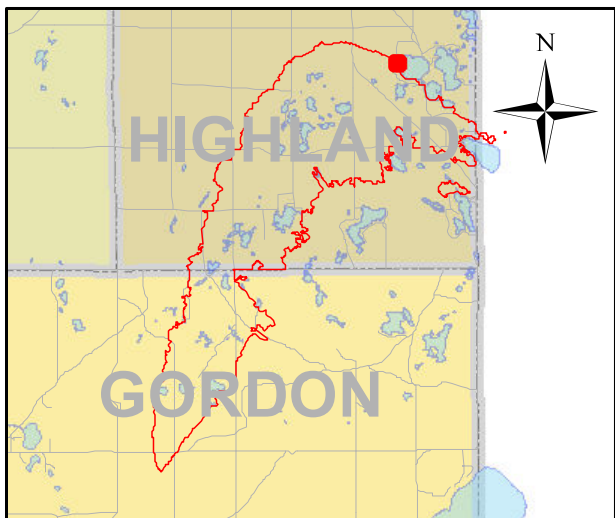

Living up to our name

Germann Rd Fire Affected Area

Germann RD Fire
Fire Line

Properties with Structure Loss

Legend

-  Fire Line
-  Buildings
-  Land Parcels
-  Germann Road Parcels with Loss

Legend		Address	
○	Buildings	10514 S SAND LAKE BLVD	
	GERMANN ROAD FIRE LINE		
	Parcels with Lost Structures		
	Parcels with Improved Values		
	Land Parcels		