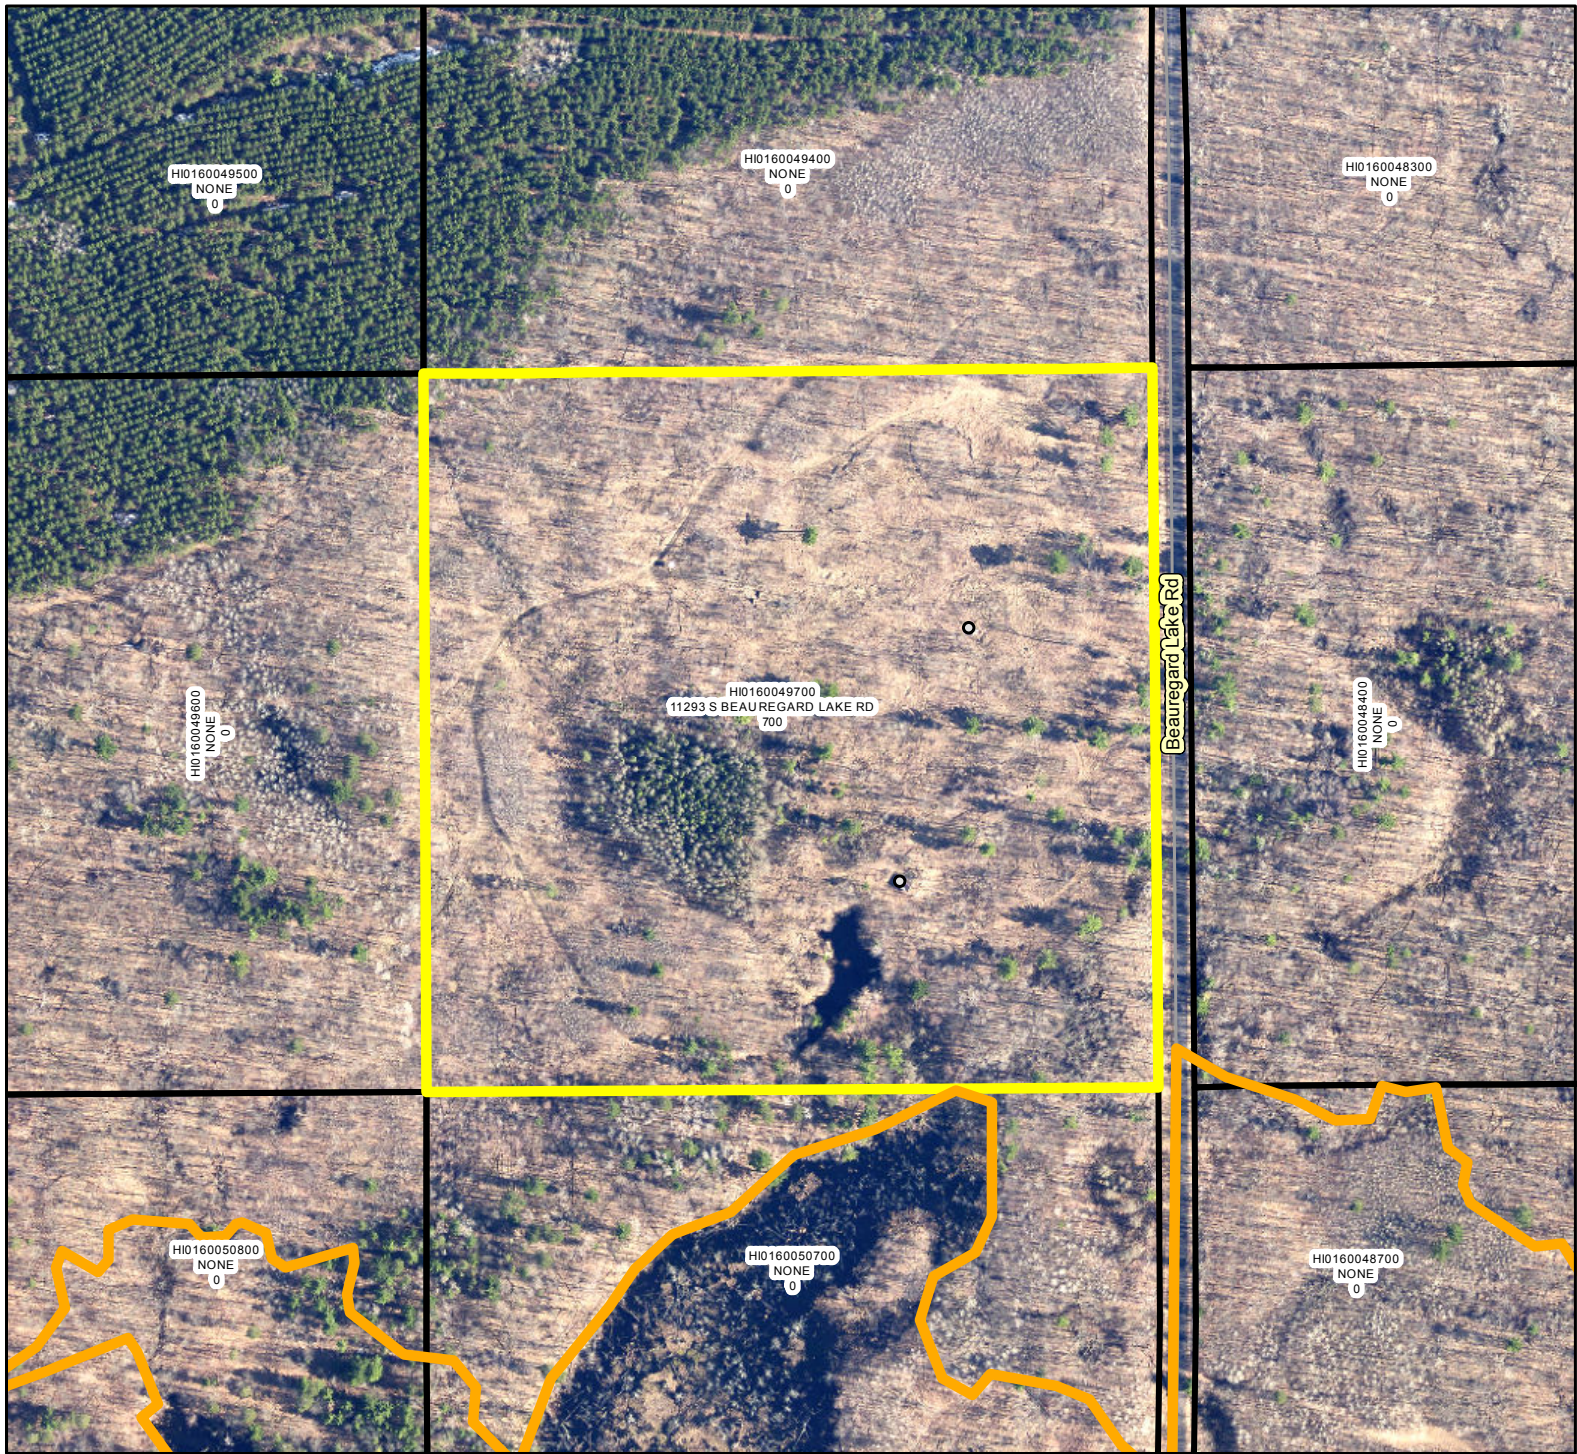

Legend

- Buildings
- ◻ GERMANN ROAD FIRE LINE
- ◻ Parcels with Lost Structures
- ◻ Parcels with Improved Values
- ◻ Land Parcels

Address
10685 S SAND LAKE BLVD

0 170 340 680 1,020 1,360 Feet

Legend

- Buildings
- ▭ GERMANN ROAD FIRE LINE
- ▭ Parcels with Lost Structures
- ▭ Parcels with Improved Values
- ▭ Land Parcels

Address
10708 S SAND LAKE BLVD

0 45 90 180 270 360 Feet

Legend

- Buildings
- ▭ GERMANN ROAD FIRE LINE
- ▭ Parcels with Lost Structures
- ▭ Parcels with Improved Values
- ▭ Land Parcels

Address
10904 S MURRAY LAKE RD

Legend

- Buildings
- GERMANN ROAD FIRE LINE
- Parcels with Lost Structures
- Parcels with Improved Values
- Land Parcels

Address
11162 S EVERGREEN DR

0 95 190 380 570 760 Feet

Legend

- Buildings
- GERMANN ROAD FIRE LINE
- Parcels with Lost Structures
- Parcels with Improved Values
- Land Parcels

Address

11293 S BEAUREGARD LAKE RD

Legend

- Buildings
- GERMANN ROAD FIRE LINE
- Parcels with Lost Structures
- Parcels with Improved Values
- Land Parcels

Address

11502 S COMMISKEY RD

0 90 180 360 540 720 Feet