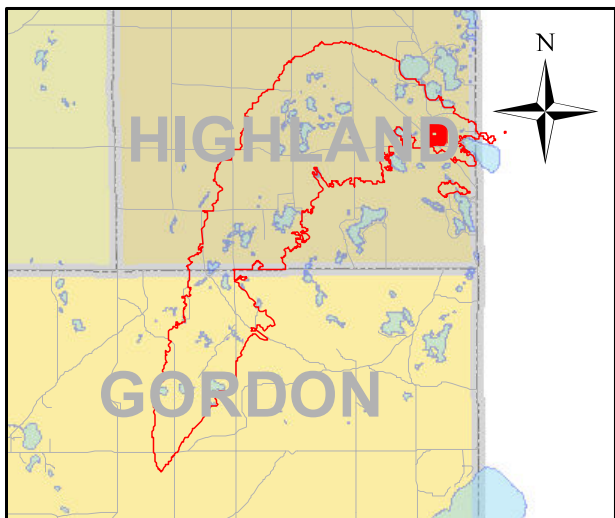

Legend

- Buildings
- GERMANN ROAD FIRE LINE
- Parcels with Lost Structures
- Parcels with Improved Values
- Land Parcels

Address

11124 S STATE HIGHWAY 27

0 75 150 300 450 600 Feet