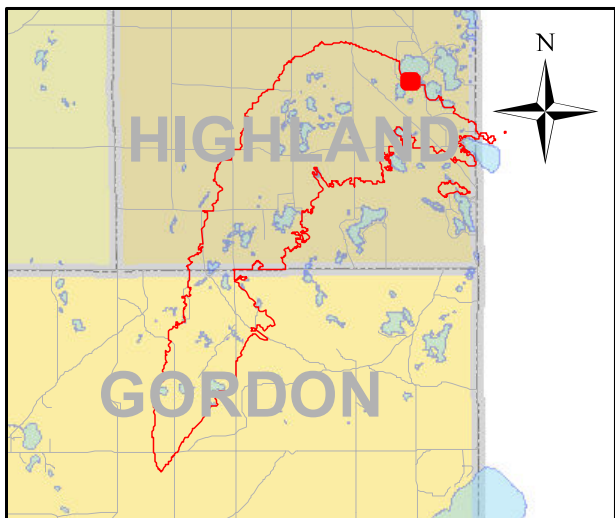

Legend

- Buildings
- ◻ GERMANN ROAD FIRE LINE
- ◻ Parcels with Lost Structures
- ◻ Parcels with Improved Values
- ◻ Land Parcels

Address
10685 S SAND LAKE BLVD

0 170 340 680 1,020 1,360 Feet

Legend

- Buildings
- ▭ GERMANN ROAD FIRE LINE
- ▭ Parcels with Lost Structures
- ▭ Parcels with Improved Values
- ▭ Land Parcels