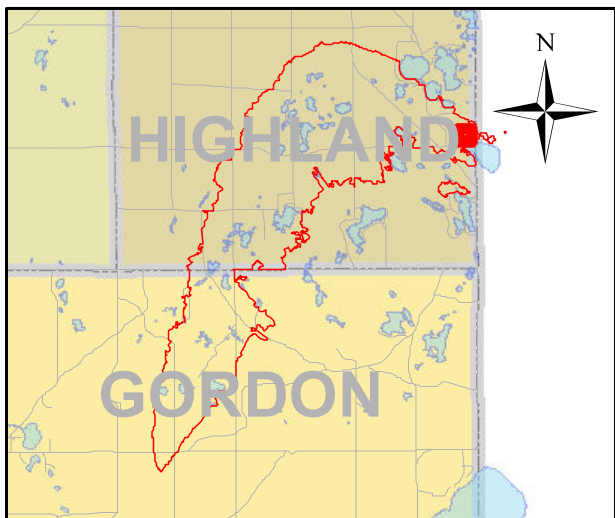

Address
13830 E COUNTY ROAD A

0 85 170 340 510 680 Feet

Legend

- Buildings
- GERMANN ROAD FIRE LINE
- Parcels with Lost Structures
- Parcels with Improved Values
- Land Parcels

Address
14370 E HJALMER BLVD