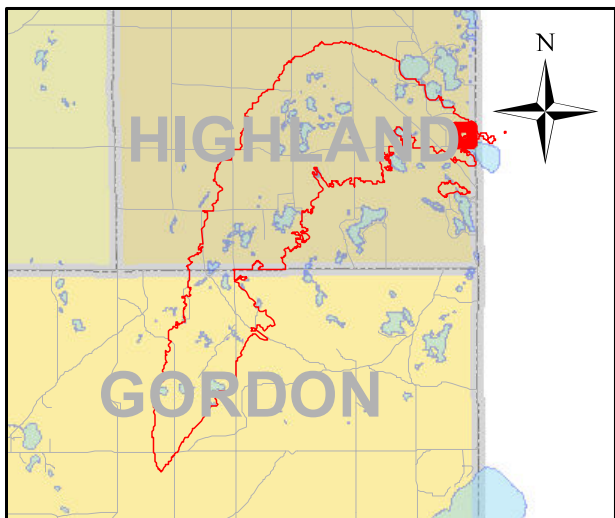

Address
13830 E COUNTY ROAD A

0 85 170 340 510 680 Feet

Legend

- Buildings
- GERMANN ROAD FIRE LINE
- Parcels with Lost Structures
- Parcels with Improved Values
- Land Parcels

Address
14370 E HJALMER BLVD