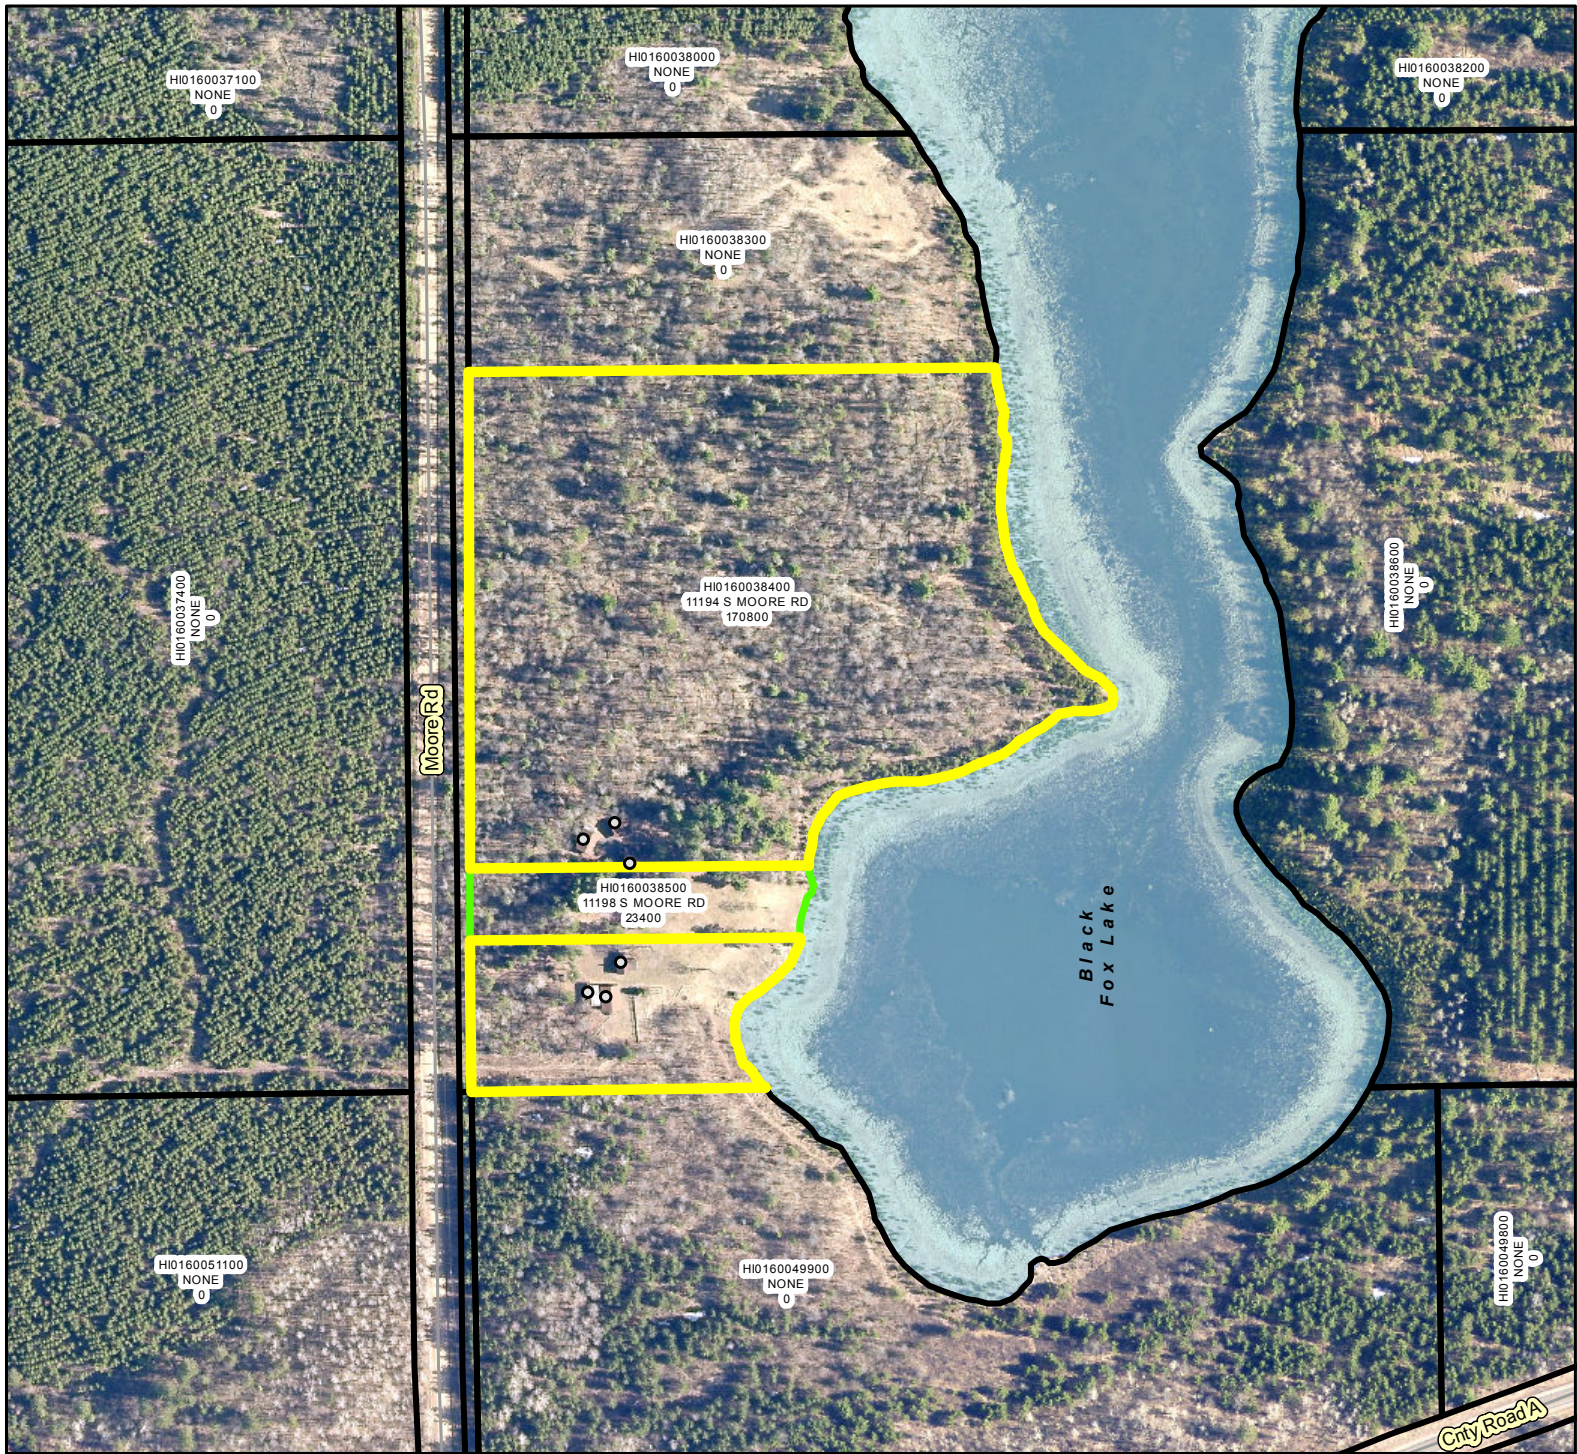

Legend

- Buildings
- GERMANN ROAD FIRE LINE
- Parcels with Lost Structures
- Parcels with Improved Values
- Land Parcels

Address
11162 S EVERGREEN DR

0 95 190 380 570 760 Feet

Legend

- Buildings
- GERMANN ROAD FIRE LINE
- Parcels with Lost Structures
- Parcels with Improved Values
- Land Parcels