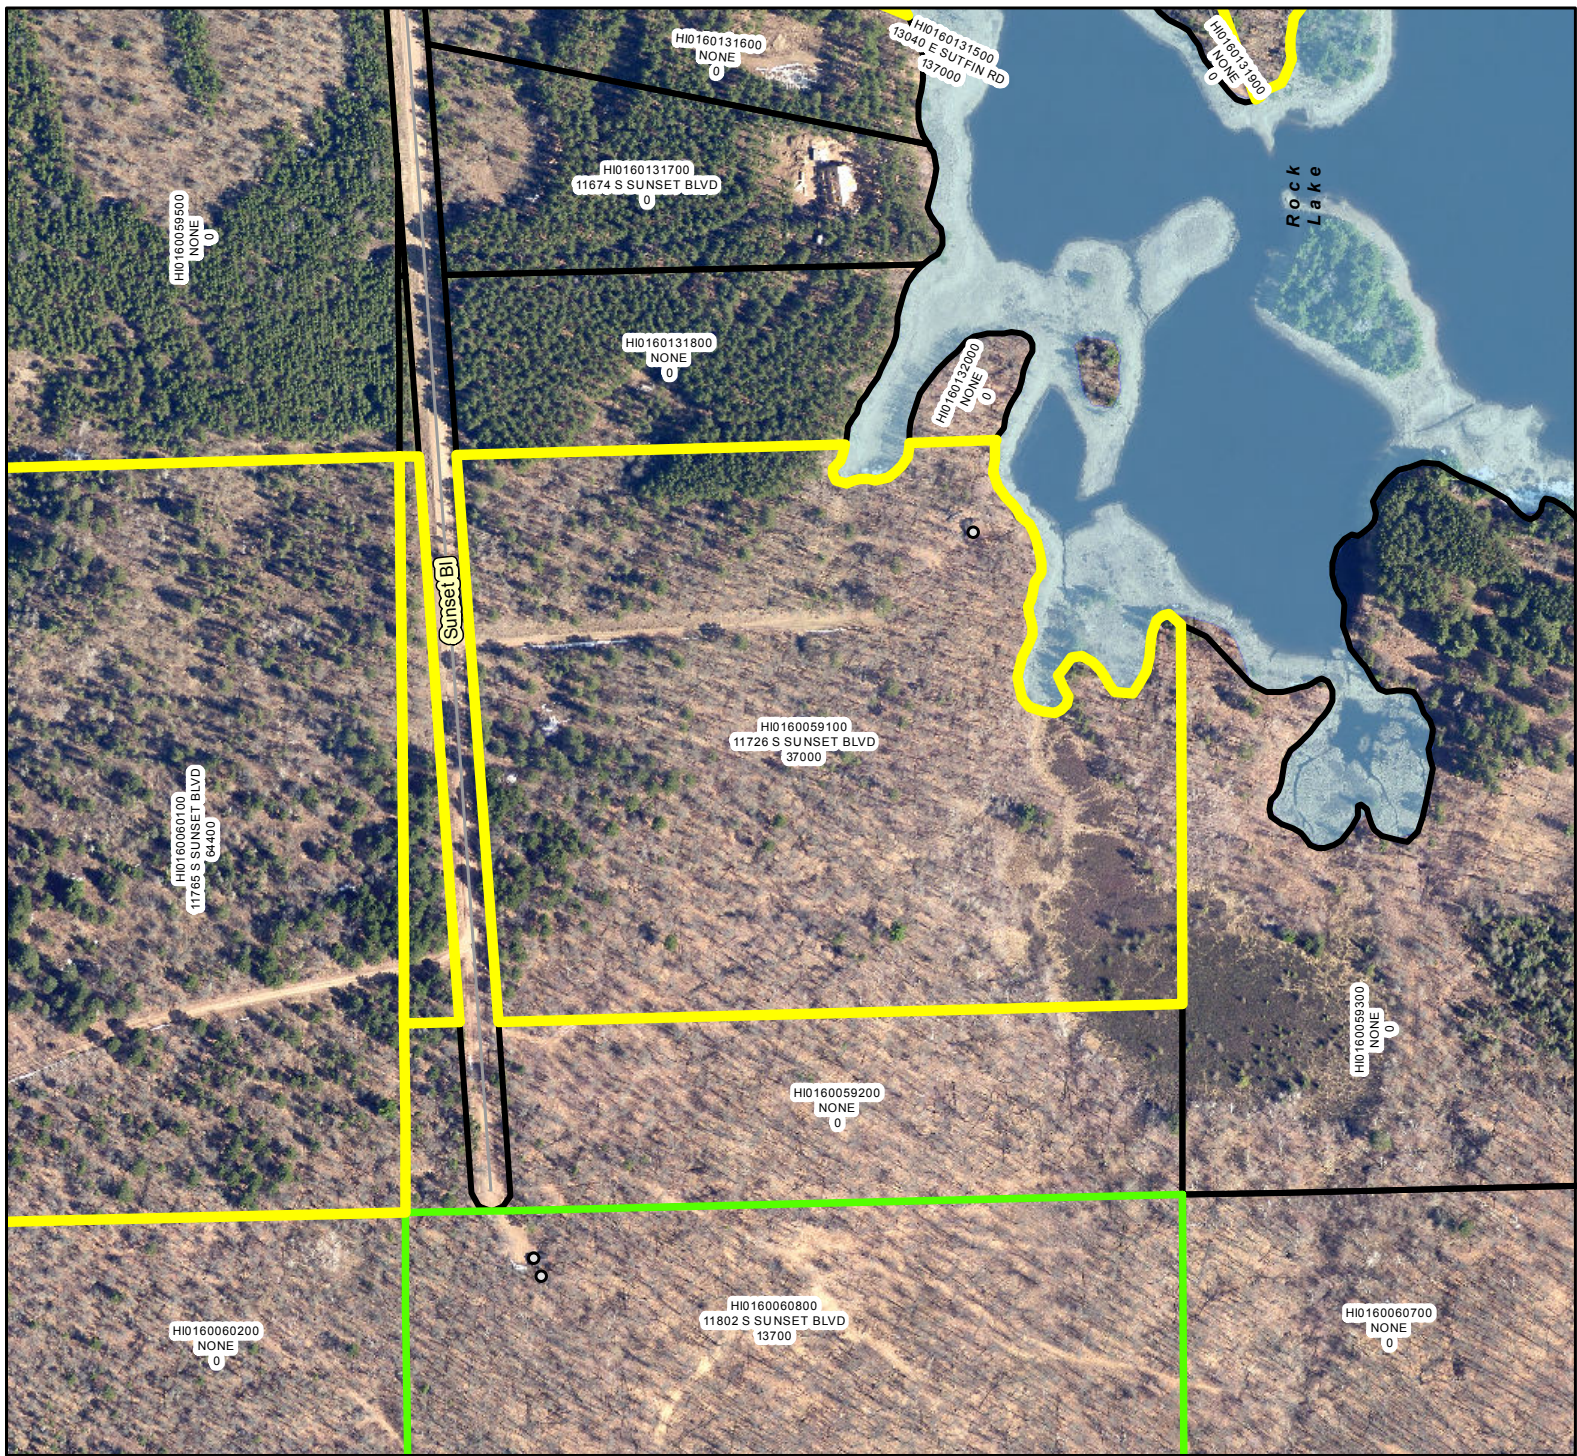

 Feet

Legend

- Buildings
- ▭ GERMANN ROAD FIRE LINE
- ▭ Parcels with Lost Structures
- ▭ Parcels with Improved Values
- ▭ Land Parcels

Address
11726 S SUNSET BLVD

0 160 320 640 960 1,280 Feet

Legend

- Buildings
- ▭ GERMANN ROAD FIRE LINE
- ▭ Parcels with Lost Structures
- ▭ Parcels with Improved Values
- ▭ Land Parcels