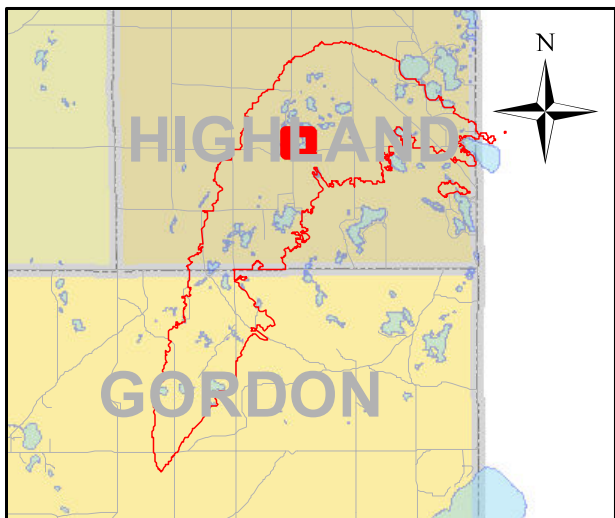

Legend

- Buildings
- GERMANN ROAD FIRE LINE
- Parcels with Lost Structures
- Parcels with Improved Values
- Land Parcels

Address
11162 S EVERGREEN DR

0 95 190 380 570 760 Feet

Legend

- Buildings
- GERMANN ROAD FIRE LINE
- Parcels with Lost Structures
- Parcels with Improved Values
- Land Parcels