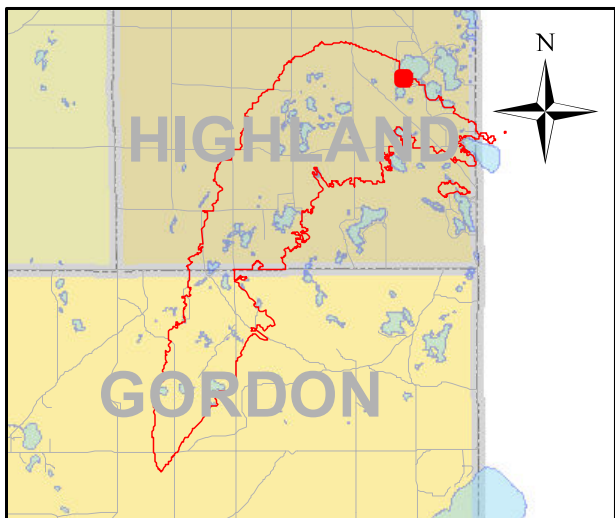

Living up to our name

Germann Rd Fire Affected Area

Germann RD Fire
Fire Line

Properties with Structure Loss

Legend

-  Fire Line
-  Buildings
-  Land Parcels
-  Germann Road Parcels with Loss

Legend		Address	
○	Buildings	10514 S SAND LAKE BLVD	
	GERMANN ROAD FIRE LINE		
	Parcels with Lost Structures		
	Parcels with Improved Values		
	Land Parcels		