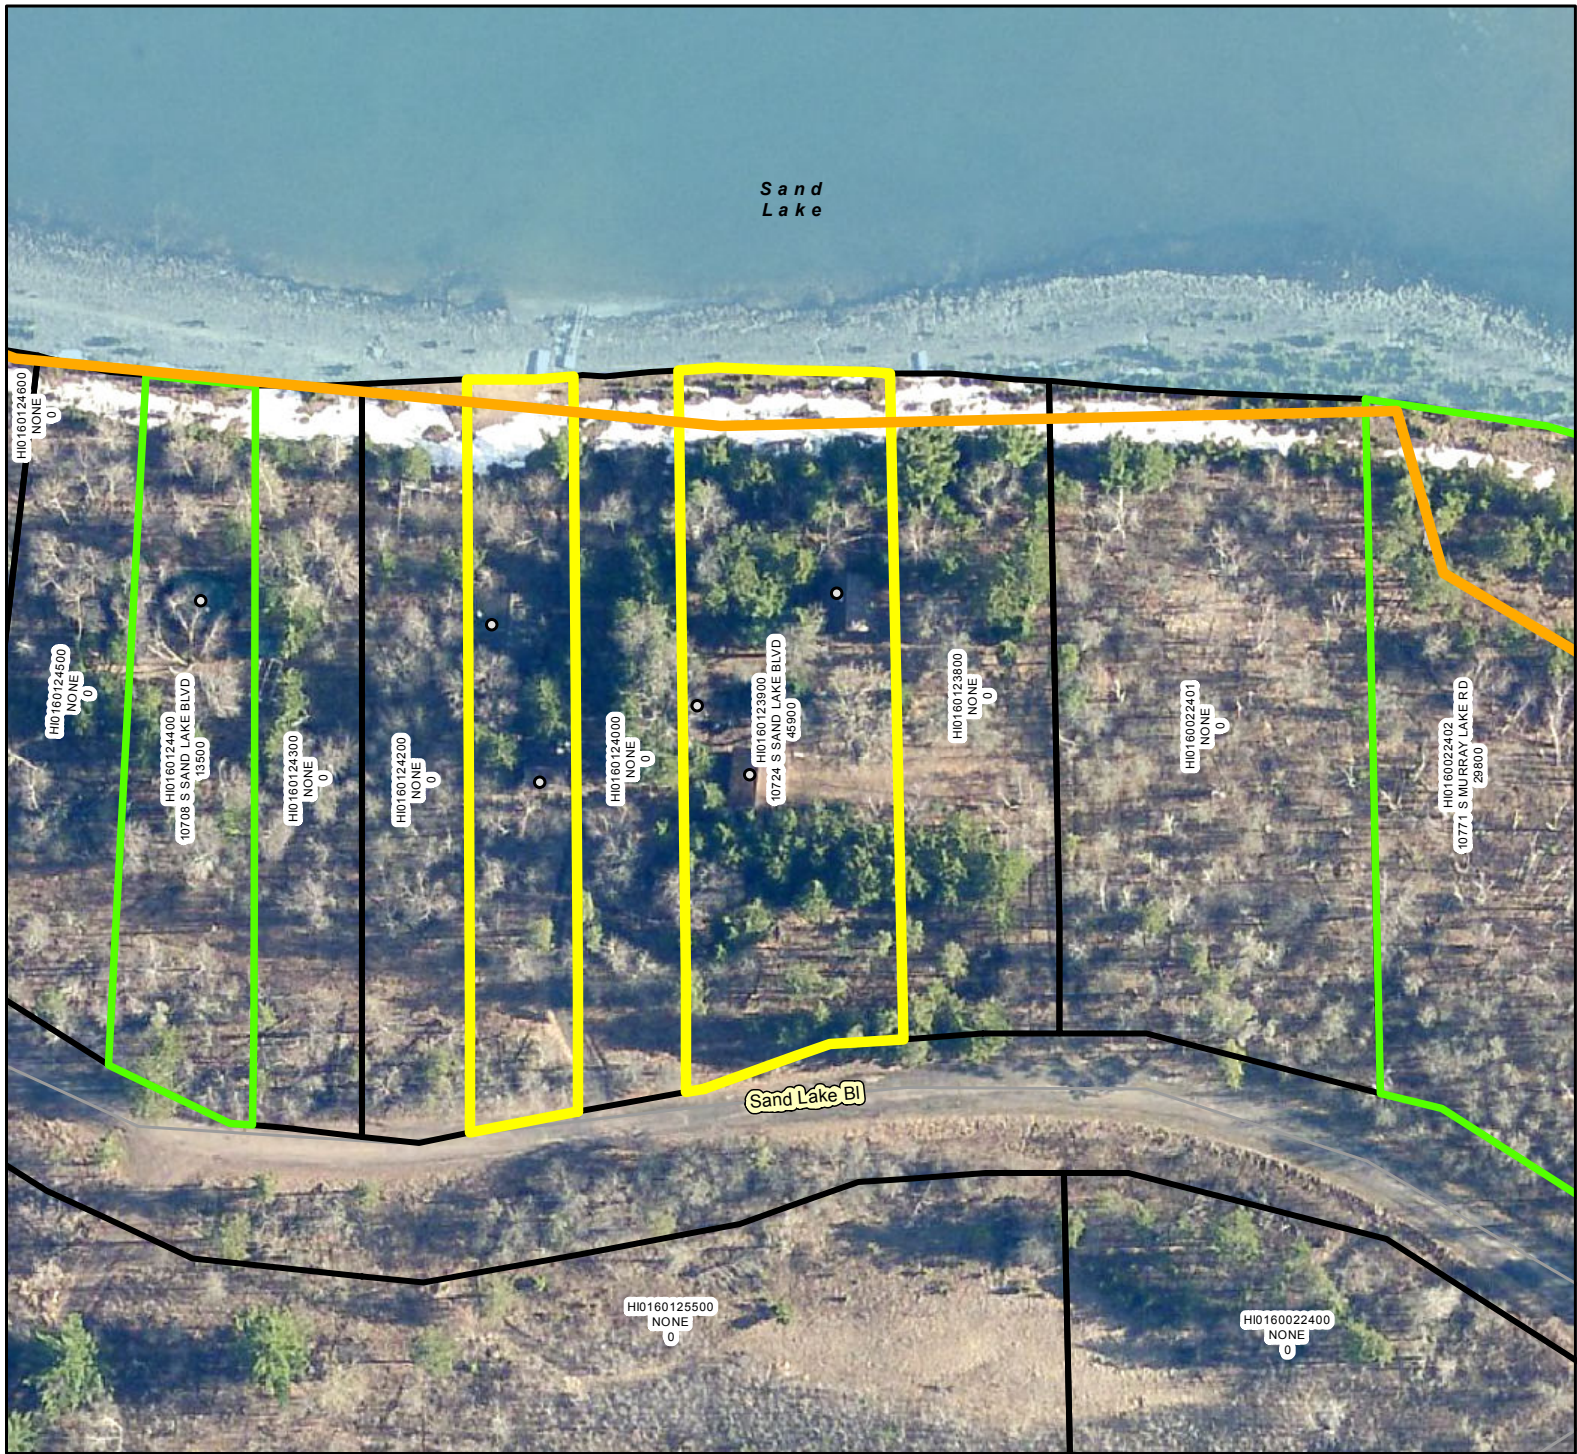

Living up to our name

Germann Rd Fire Affected Area

Germann RD Fire
Fire Line

Properties with Structure Loss

Legend

-  Fire Line
-  Buildings
-  Land Parcels
-  Germann Road Parcels with Loss

Legend		Address	
○	Buildings	10514 S SAND LAKE BLVD	
	GERMANN ROAD FIRE LINE		
	Parcels with Lost Structures		
	Parcels with Improved Values		
	Land Parcels		

Legend

- Buildings
- ◻ GERMANN ROAD FIRE LINE
- ◻ Parcels with Lost Structures
- ◻ Parcels with Improved Values
- ◻ Land Parcels

Address
10685 S SAND LAKE BLVD

0 170 340 680 1,020 1,360 Feet

Legend

- Buildings
- ▭ GERMANN ROAD FIRE LINE
- ▭ Parcels with Lost Structures
- ▭ Parcels with Improved Values
- ▭ Land Parcels

Address
10708 S SAND LAKE BLVD

0 45 90 180 270 360 Feet

Legend

- Buildings
- ▭ GERMANN ROAD FIRE LINE
- ▭ Parcels with Lost Structures
- ▭ Parcels with Improved Values
- ▭ Land Parcels

Address
10904 S MURRAY LAKE RD

0 170 340 680 1,020 1,360 Feet

Legend		Address
○	Buildings	11050 S ELLISON LAKE RD
	GERMANN ROAD FIRE LINE	
	Parcels with Lost Structures	
	Parcels with Improved Values	
	Land Parcels	

0 62.5 125 250 375 500 Feet