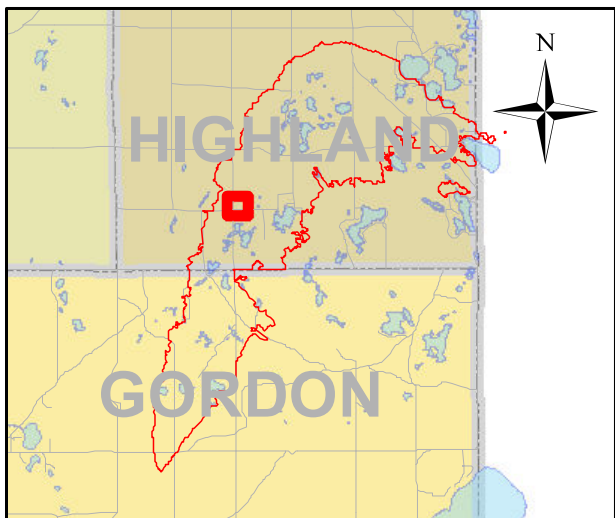

Address
11765 S SUNSET BLVD

0 170 340 680 1,020 1,360 Feet

Legend

- Buildings
- GERMANN ROAD FIRE LINE
- Parcels with Lost Structures
- Parcels with Improved Values
- Land Parcels

Address
12841 E SUTFIN RD