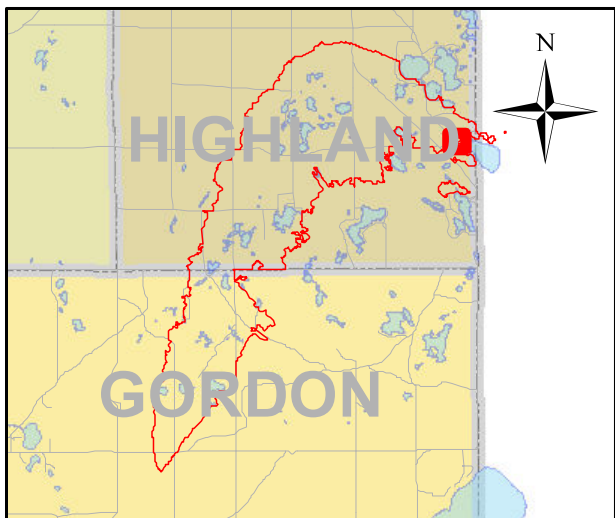

Address

11135 S MURRAY LAKE RD

Legend

- Buildings
- GERMANN ROAD FIRE LINE
- Parcels with Lost Structures
- Parcels with Improved Values
- Land Parcels

Address
11144 S MURRAY LAKE RD

0 137.5 275 550 825 1,100 Feet