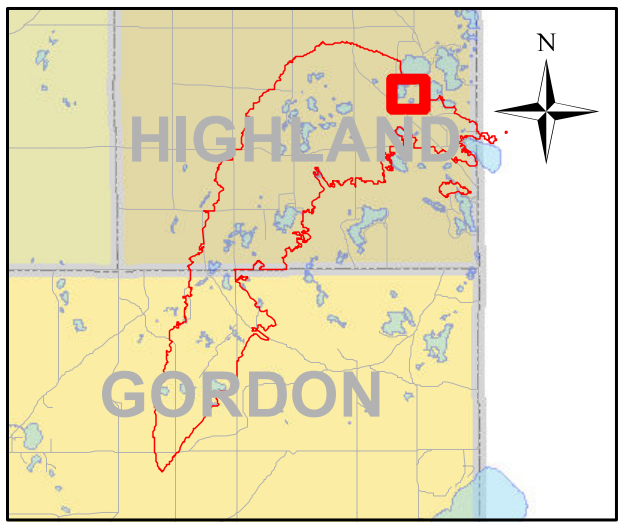

Legend

- Buildings
- ◻ GERMANN ROAD FIRE LINE
- ◻ Parcels with Lost Structures
- ◻ Parcels with Improved Values
- ◻ Land Parcels

Address
10685 S SAND LAKE BLVD

0 170 340 680 1,020 1,360 Feet

Legend

- Buildings
- ▭ GERMANN ROAD FIRE LINE
- ▭ Parcels with Lost Structures
- ▭ Parcels with Improved Values
- ▭ Land Parcels