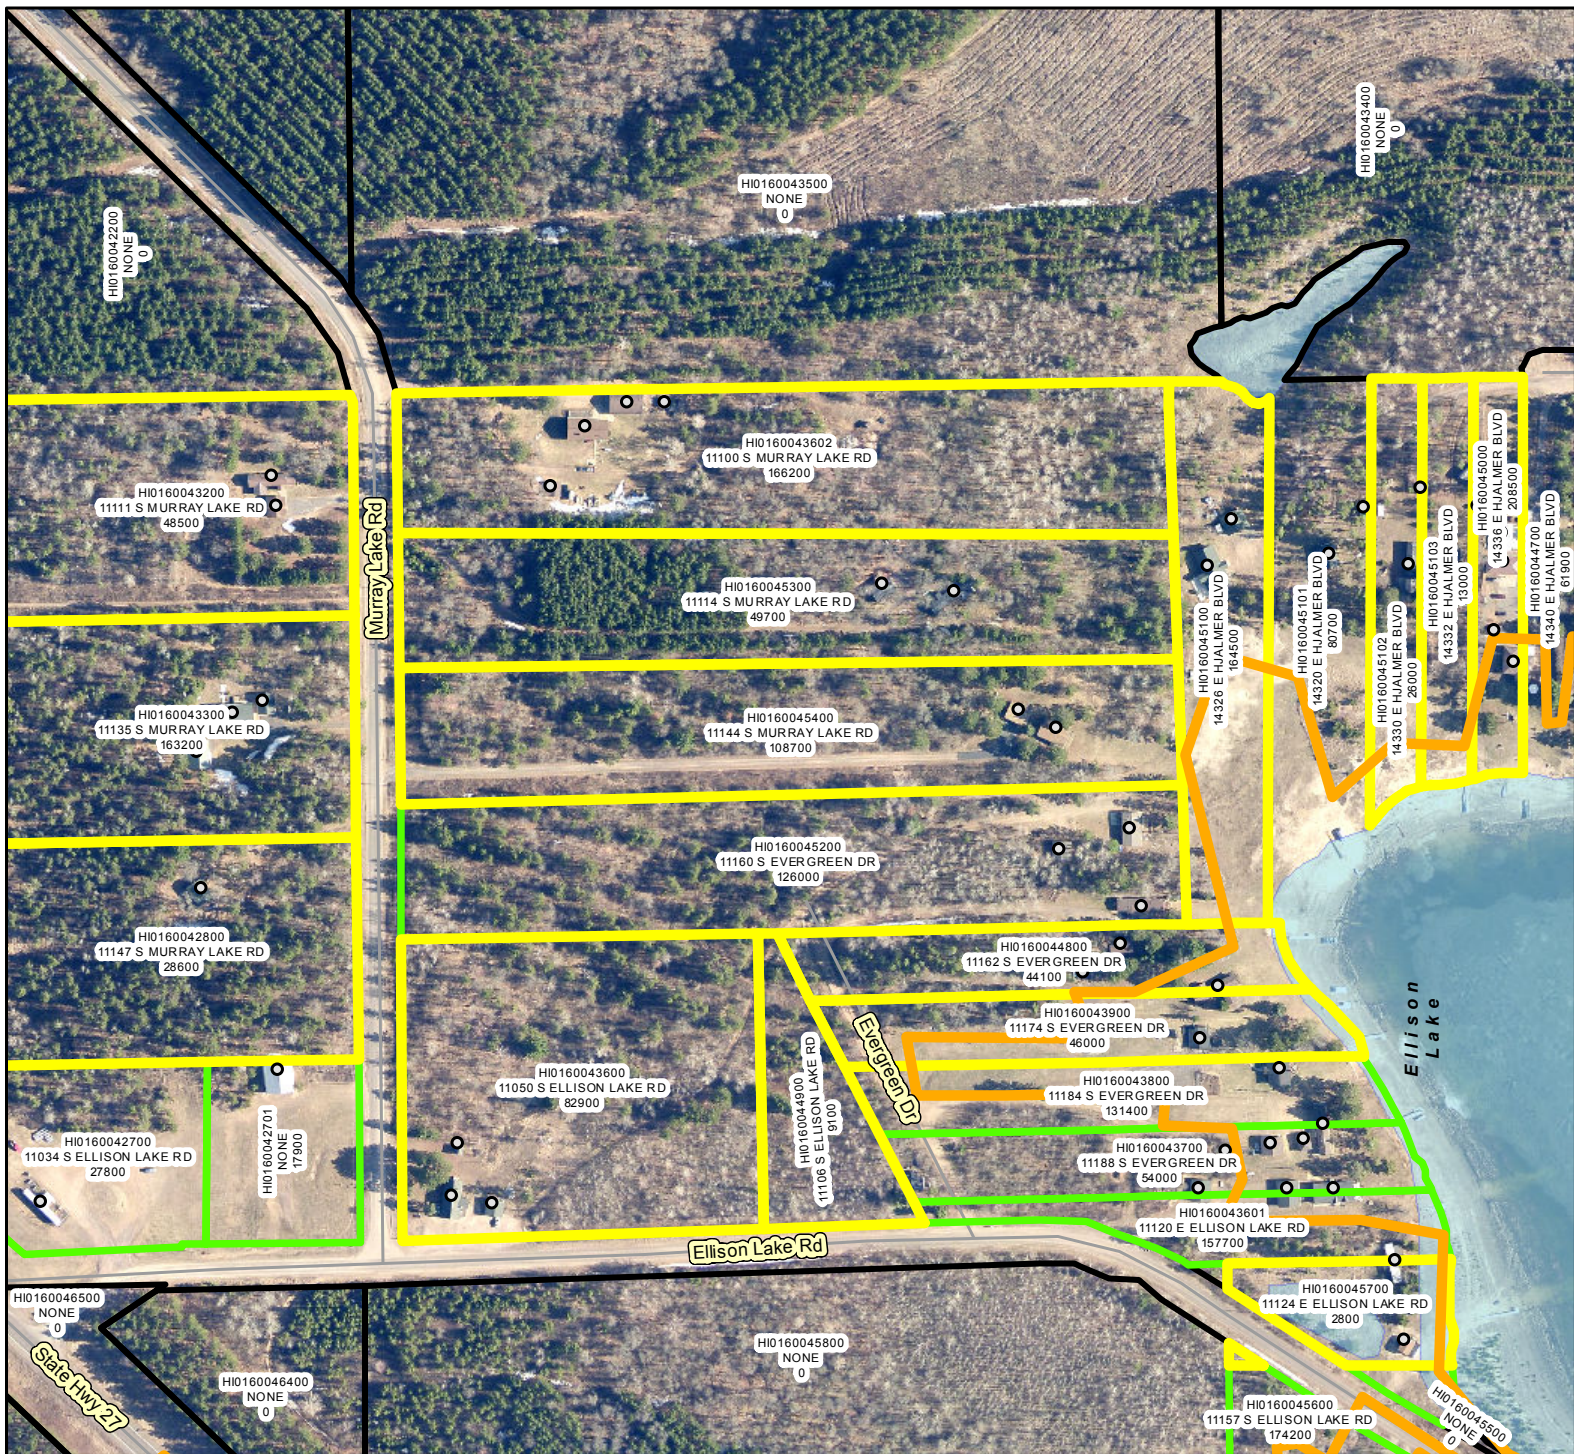

Legend

- Buildings
- GERMANN ROAD FIRE LINE
- Parcels with Lost Structures
- Parcels with Improved Values
- Land Parcels

Address
11144 S MURRAY LAKE RD

0 137.5 275 550 825 1,100 Feet