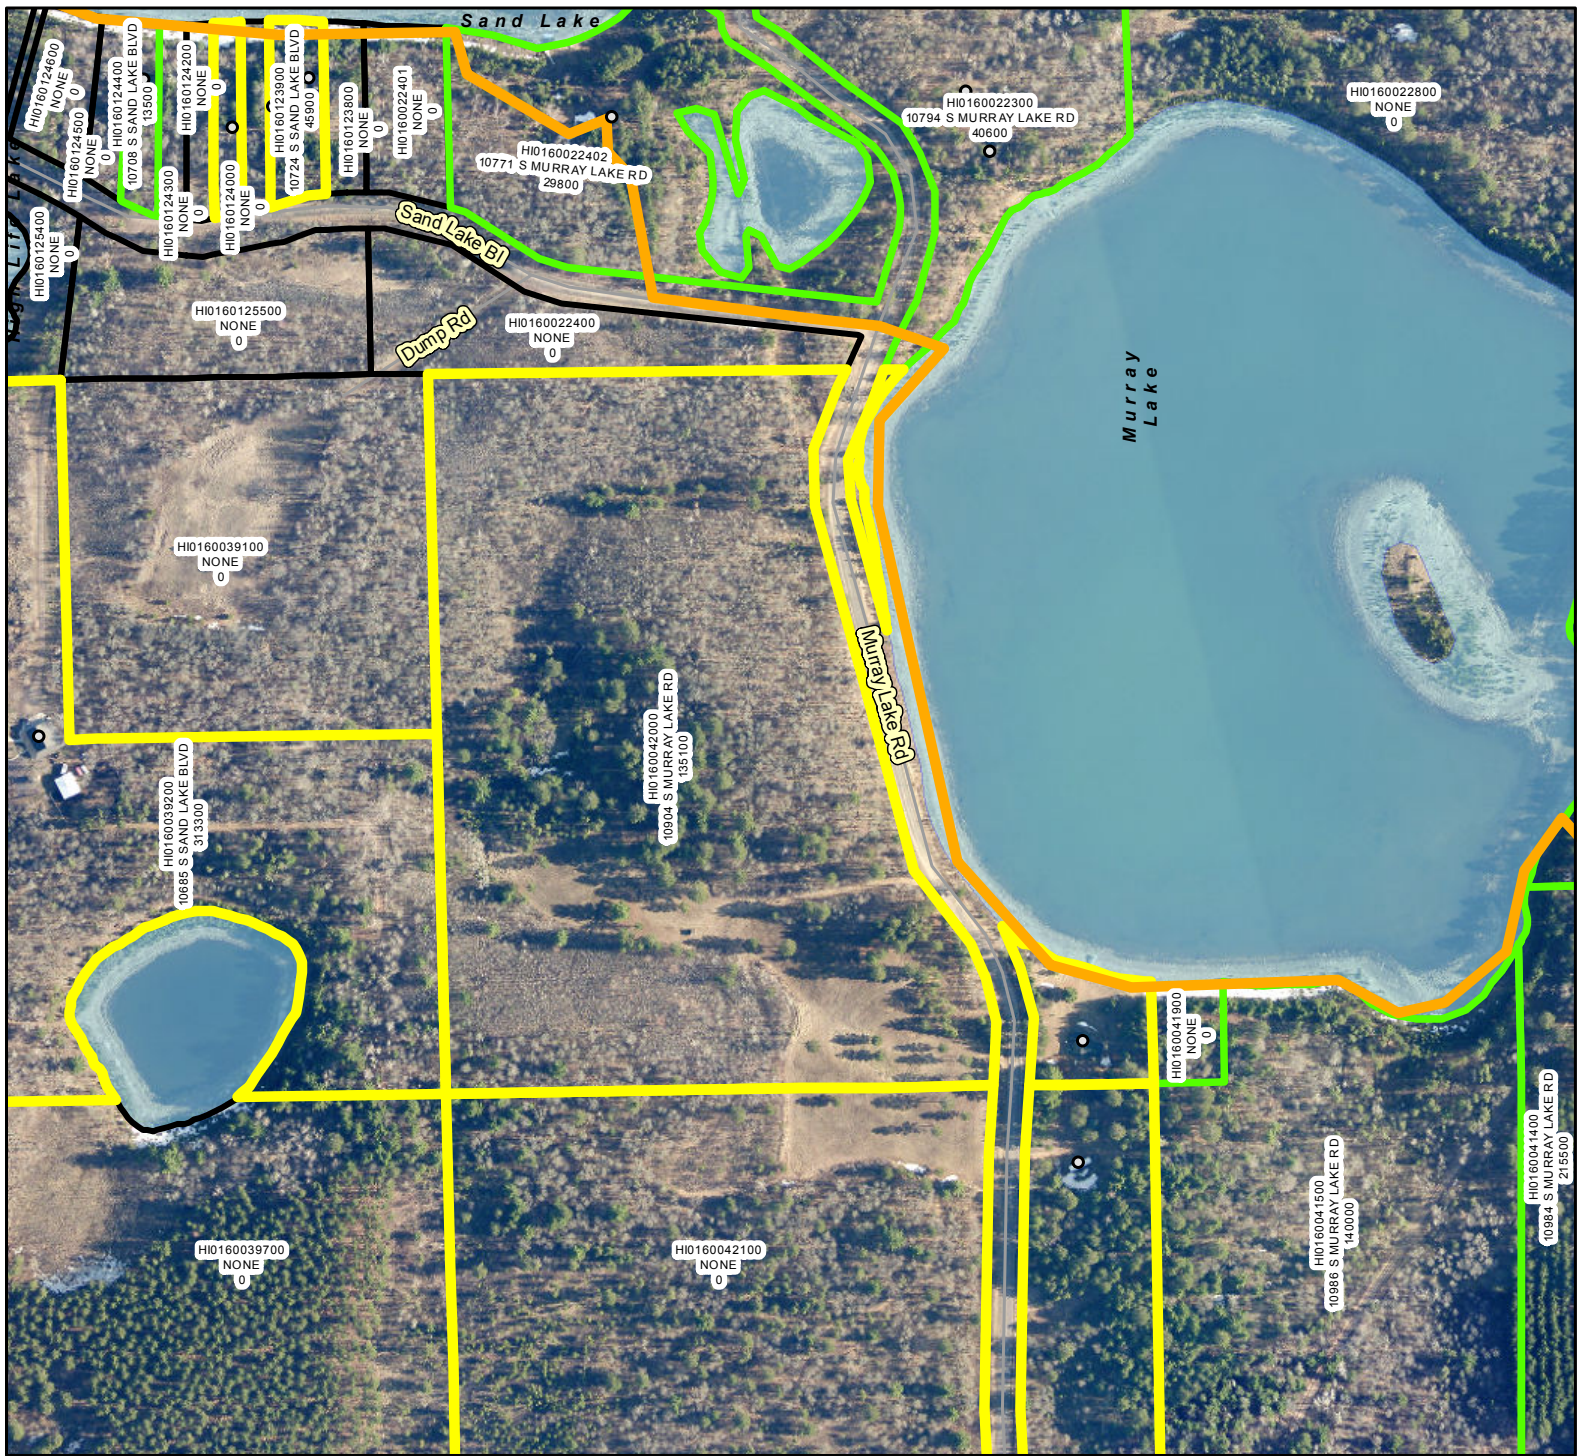

Living up to our name

Germann Rd Fire Affected Area

Germann RD Fire
Fire Line

Properties with Structure Loss

Legend

-  Fire Line
-  Buildings
-  Land Parcels
-  Germann Road Parcels with Loss

Legend		Address	
○	Buildings	10514 S SAND LAKE BLVD	
	GERMANN ROAD FIRE LINE		
	Parcels with Lost Structures		
	Parcels with Improved Values		
	Land Parcels		

Legend

- Buildings
- ◻ GERMANN ROAD FIRE LINE
- ◻ Parcels with Lost Structures
- ◻ Parcels with Improved Values
- ◻ Land Parcels

Address
10685 S SAND LAKE BLVD

0 170 340 680 1,020 1,360 Feet

Legend

- Buildings
- ▭ GERMANN ROAD FIRE LINE
- ▭ Parcels with Lost Structures
- ▭ Parcels with Improved Values
- ▭ Land Parcels

Address
10708 S SAND LAKE BLVD

0 45 90 180 270 360 Feet

Legend

- Buildings
- ▭ GERMANN ROAD FIRE LINE
- ▭ Parcels with Lost Structures
- ▭ Parcels with Improved Values
- ▭ Land Parcels

Address
10904 S MURRAY LAKE RD

0 170 340 680 1,020 1,360 Feet

Legend		Address
○	Buildings	11050 S ELLISON LAKE RD
	GERMANN ROAD FIRE LINE	
	Parcels with Lost Structures	
	Parcels with Improved Values	
	Land Parcels	

0 62.5 125 250 375 500 Feet