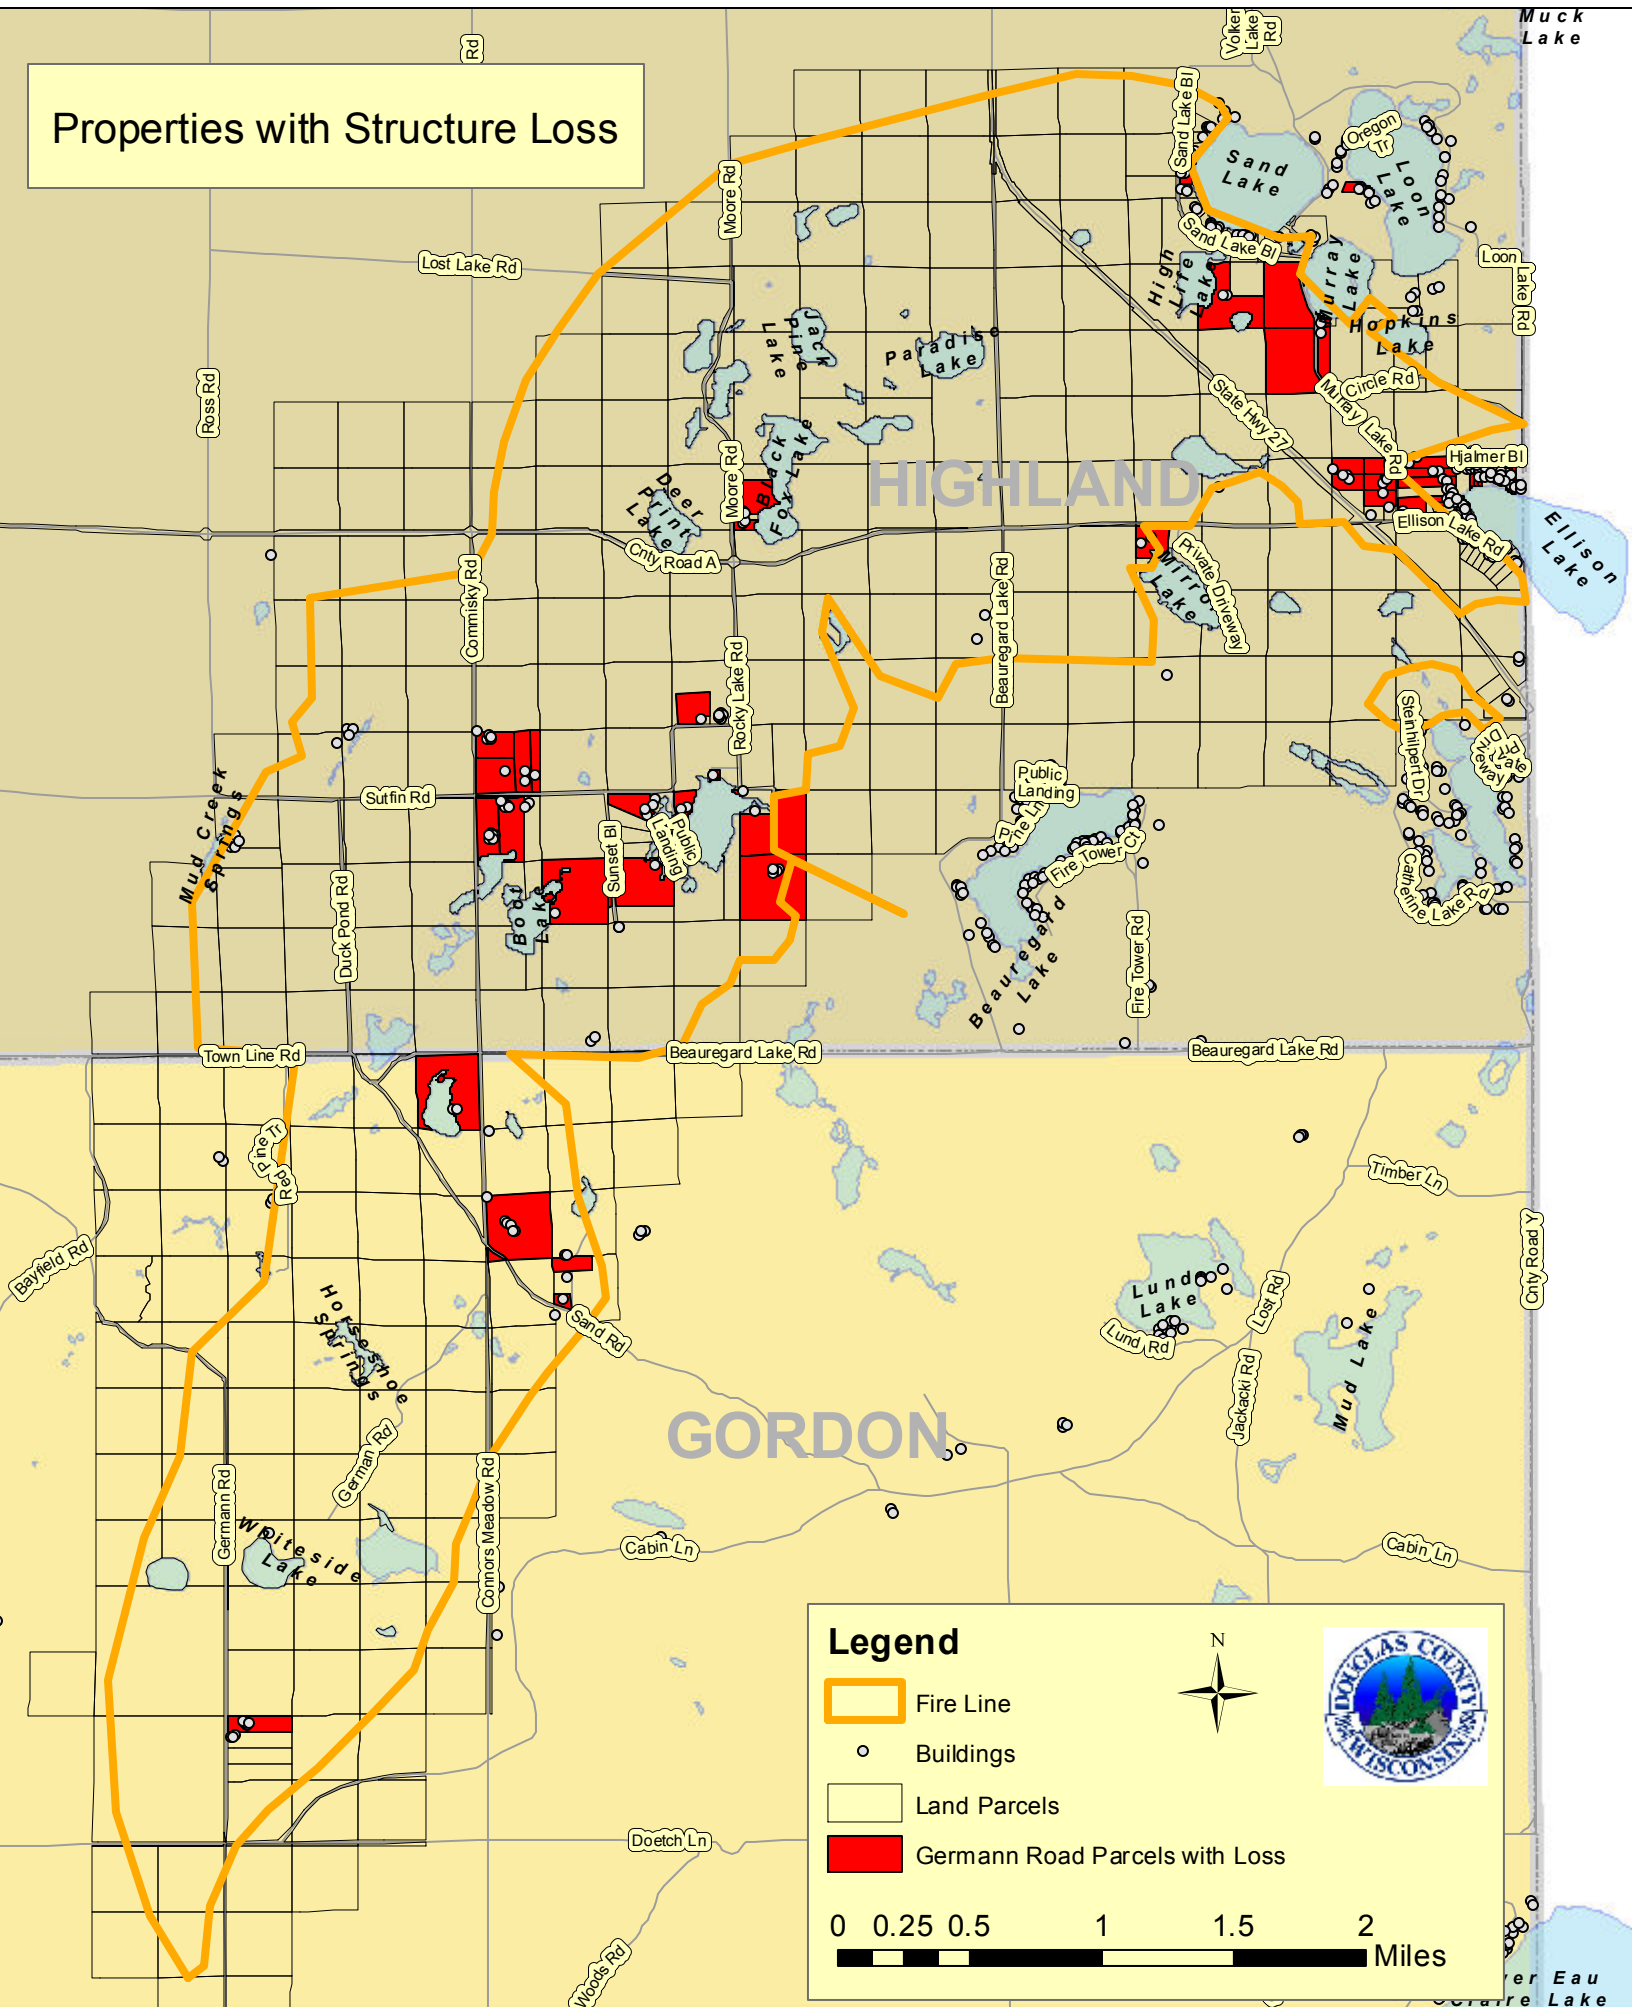

Germann Road Wildfire

May 14-16, 2013

Douglas County Wisconsin

Pre- Fire Photos taken May 7-10, 2013 Mapbook Updated July 19, 2013

Germann Rd Fire Affected Area

Germann RD Fire

Fire Line

German Fire Affected Parcels Improved Value TOTIMPVAL

Living up to our name

Germann Rd Fire Affected Area

Germann RD Fire
Fire Line

Properties with Structure Loss

Legend

-  Fire Line
-  Buildings
-  Land Parcels
-  Germann Road Parcels with Loss

Legend		Address	
○	Buildings	10514 S SAND LAKE BLVD	
	GERMANN ROAD FIRE LINE		
	Parcels with Lost Structures		
	Parcels with Improved Values		
	Land Parcels		

Legend

- Buildings
- ◻ GERMANN ROAD FIRE LINE
- ◻ Parcels with Lost Structures
- ◻ Parcels with Improved Values
- ◻ Land Parcels

Address
10685 S SAND LAKE BLVD

0 170 340 680 1,020 1,360 Feet

Legend

- Buildings
- ▭ GERMANN ROAD FIRE LINE
- ▭ Parcels with Lost Structures
- ▭ Parcels with Improved Values
- ▭ Land Parcels

Address
10708 S SAND LAKE BLVD

0 45 90 180 270 360 Feet

Legend

- Buildings
- ▭ GERMANN ROAD FIRE LINE
- ▭ Parcels with Lost Structures
- ▭ Parcels with Improved Values
- ▭ Land Parcels

Address
10904 S MURRAY LAKE RD