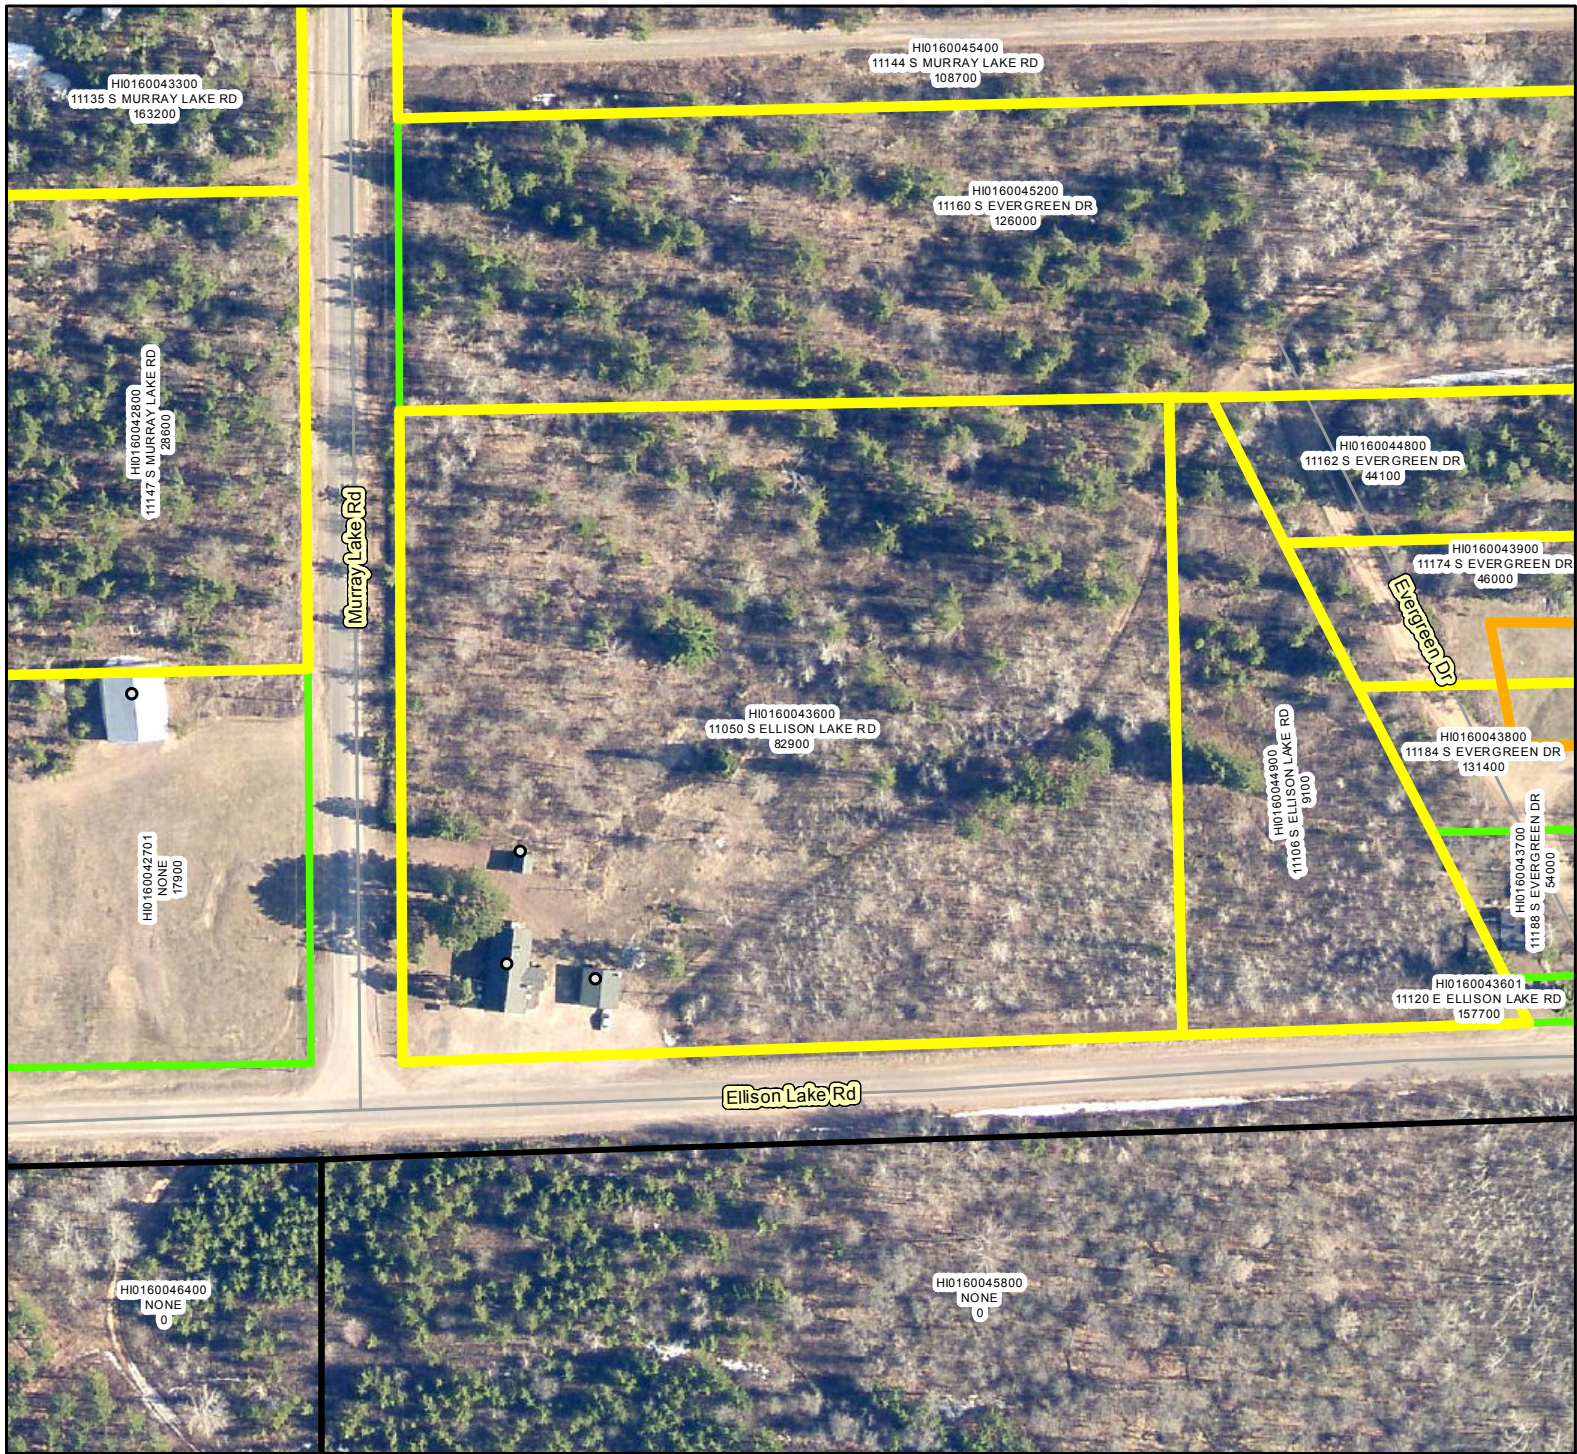

Living up to our name

Germann Rd Fire Affected Area

Germann RD Fire
Fire Line

Properties with Structure Loss

Legend

-  Fire Line
-  Buildings
-  Land Parcels
-  Germann Road Parcels with Loss

Legend		Address	
○	Buildings	10514 S SAND LAKE BLVD	
	GERMANN ROAD FIRE LINE		
	Parcels with Lost Structures		
	Parcels with Improved Values		
	Land Parcels		

Legend

- Buildings
- ◻ GERMANN ROAD FIRE LINE
- ◻ Parcels with Lost Structures
- ◻ Parcels with Improved Values
- ◻ Land Parcels

Address
10685 S SAND LAKE BLVD

0 170 340 680 1,020 1,360 Feet

Legend

- Buildings
- ▭ GERMANN ROAD FIRE LINE
- ▭ Parcels with Lost Structures
- ▭ Parcels with Improved Values
- ▭ Land Parcels

Address
10708 S SAND LAKE BLVD

0 45 90 180 270 360 Feet

Legend

- Buildings
- ▭ GERMANN ROAD FIRE LINE
- ▭ Parcels with Lost Structures
- ▭ Parcels with Improved Values
- ▭ Land Parcels

Address
10904 S MURRAY LAKE RD

0 170 340 680 1,020 1,360 Feet

Legend		Address
○	Buildings	11050 S ELLISON LAKE RD
	GERMANN ROAD FIRE LINE	
	Parcels with Lost Structures	
	Parcels with Improved Values	
	Land Parcels	

0 62.5 125 250 375 500 Feet