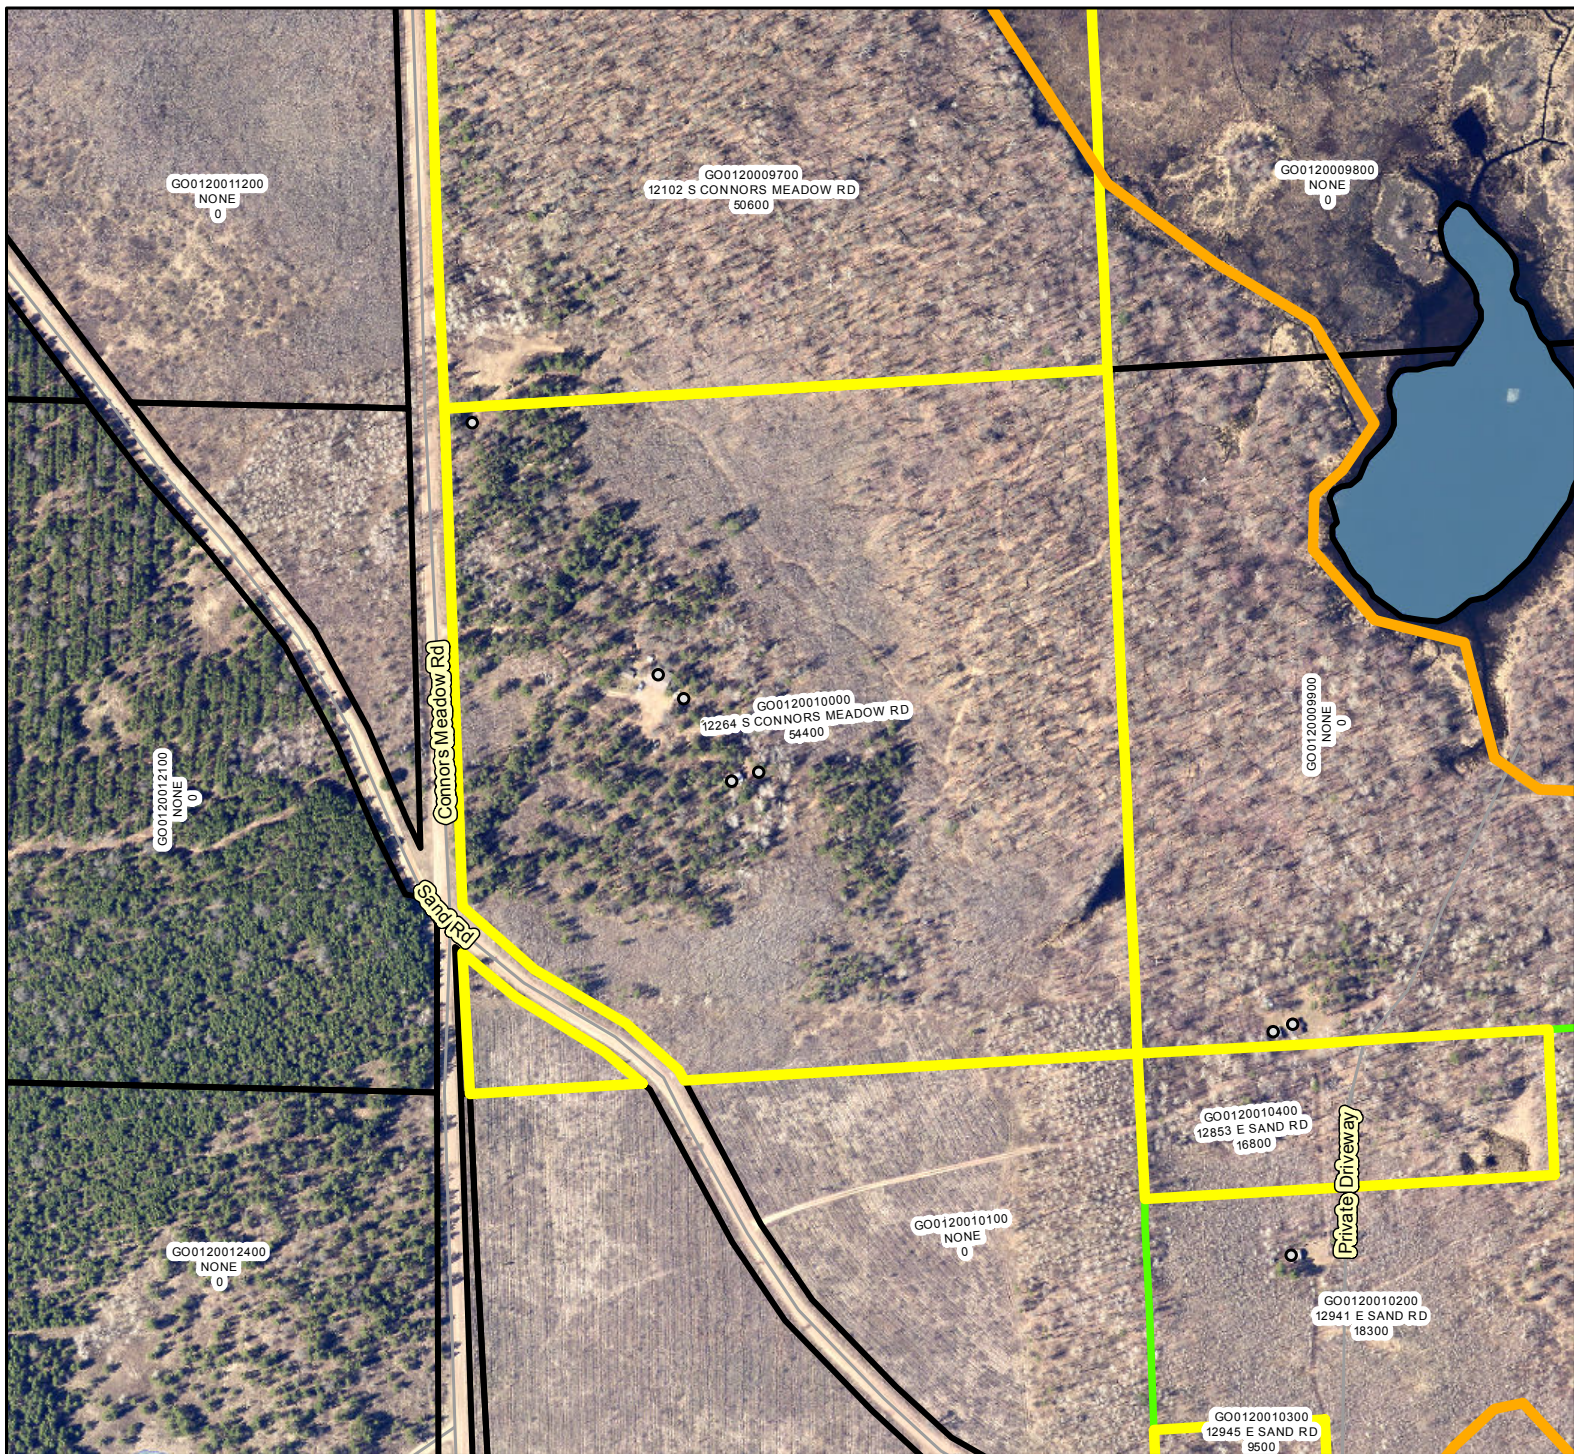

 Feet

Legend

- Buildings
- ▭ GERMANN ROAD FIRE LINE
- ▭ Parcels with Lost Structures
- ▭ Parcels with Improved Values
- ▭ Land Parcels

Address
11726 S SUNSET BLVD

0 160 320 640 960 1,280 Feet

Legend

- Buildings
- ▭ GERMANN ROAD FIRE LINE
- ▭ Parcels with Lost Structures
- ▭ Parcels with Improved Values
- ▭ Land Parcels

Address
11765 S SUNSET BLVD

0 170 340 680 1,020 1,360 Feet

Legend

- Buildings
- GERMANN ROAD FIRE LINE
- Parcels with Lost Structures
- Parcels with Improved Values
- Land Parcels

Address
12841 E SUTFIN RD