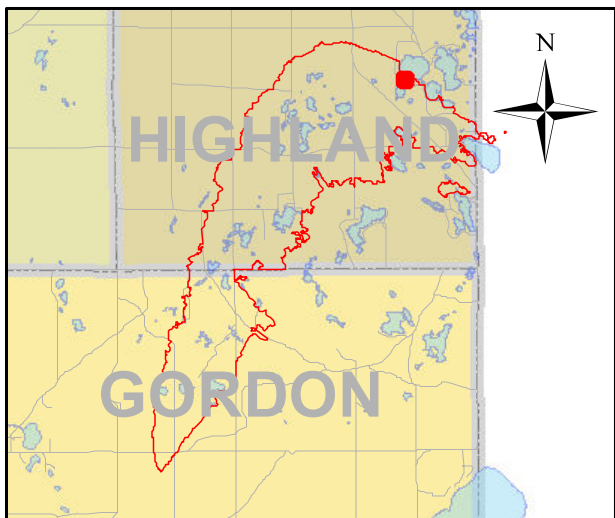

Living up to our name

Germann Rd Fire Affected Area

Germann RD Fire
Fire Line

Properties with Structure Loss

Legend

-  Fire Line
-  Buildings
-  Land Parcels
-  Germann Road Parcels with Loss

Legend		Address	
○	Buildings	10514 S SAND LAKE BLVD	
	GERMANN ROAD FIRE LINE		
	Parcels with Lost Structures		
	Parcels with Improved Values		
	Land Parcels		