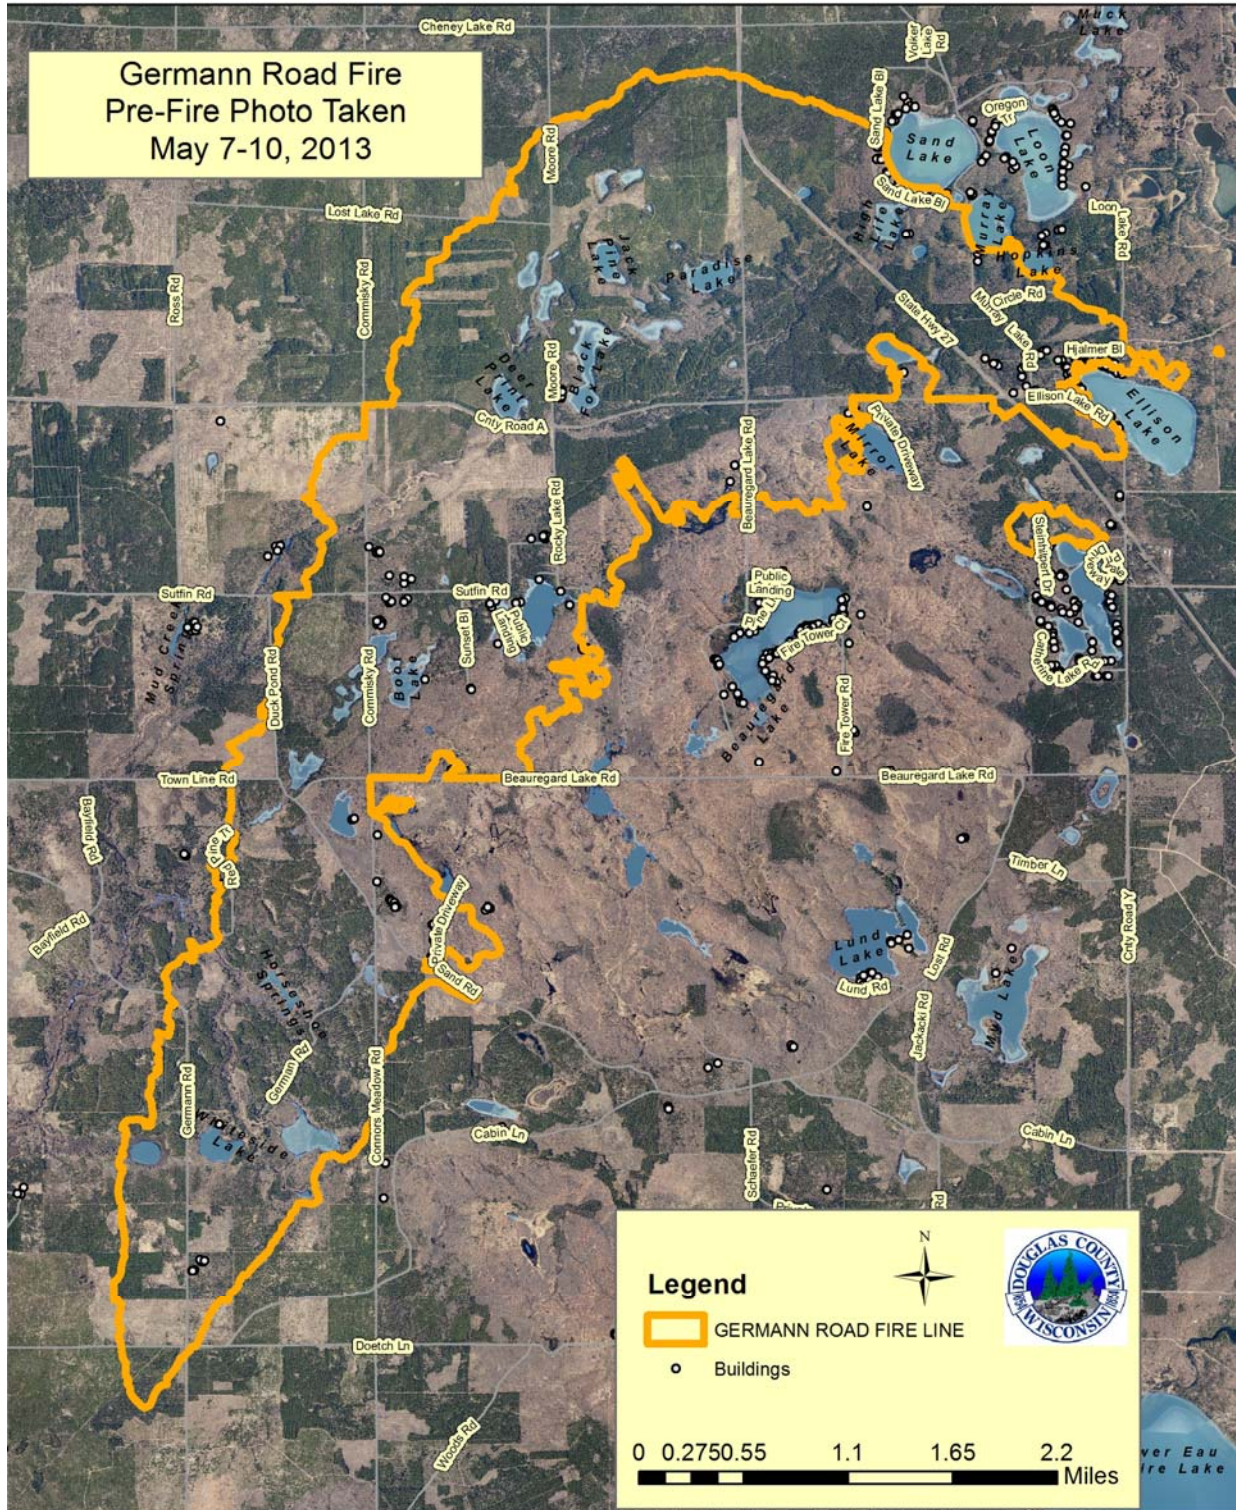

Germann Road Wildfire

May 14-16, 2013

Douglas County Wisconsin

Pre- Fire Photos taken May 7-10, 2013 Mapbook Updated July 19, 2013

Germann Rd Fire Affected Area

Germann RD Fire

Fire Line

German Fire Affected Parcels Improved Value TOTIMPVAL

Living up to our name

Germann Rd Fire Affected Area

Germann RD Fire
Fire Line

Properties with Structure Loss

Legend

-  Fire Line
-  Buildings
-  Land Parcels
-  Germann Road Parcels with Loss

Legend		Address	
○	Buildings	10514 S SAND LAKE BLVD	
	GERMANN ROAD FIRE LINE		
	Parcels with Lost Structures		
	Parcels with Improved Values		
	Land Parcels		

Legend

- Buildings
- ◻ GERMANN ROAD FIRE LINE
- ◻ Parcels with Lost Structures
- ◻ Parcels with Improved Values
- ◻ Land Parcels

Address
10685 S SAND LAKE BLVD

0 170 340 680 1,020 1,360 Feet

Legend

- Buildings
- ▭ GERMANN ROAD FIRE LINE
- ▭ Parcels with Lost Structures
- ▭ Parcels with Improved Values
- ▭ Land Parcels

Address
10708 S SAND LAKE BLVD

0 45 90 180 270 360 Feet

Legend

- Buildings
- ▭ GERMANN ROAD FIRE LINE
- ▭ Parcels with Lost Structures
- ▭ Parcels with Improved Values
- ▭ Land Parcels

Address
10904 S MURRAY LAKE RD