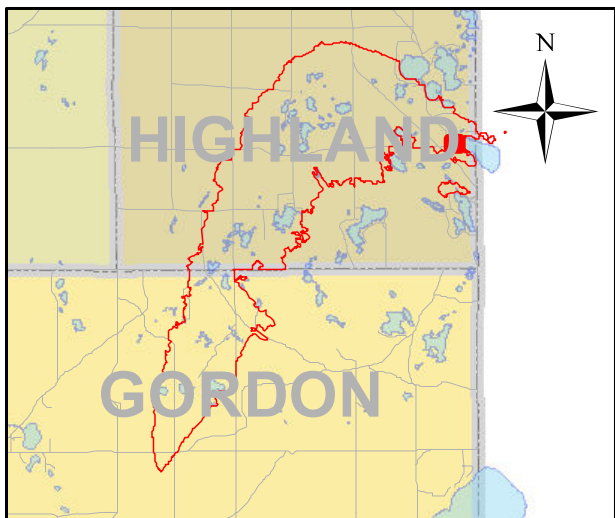

0 170 340 680 1,020 1,360 Feet

Legend		Address
○	Buildings	11050 S ELLISON LAKE RD
	GERMANN ROAD FIRE LINE	
	Parcels with Lost Structures	
	Parcels with Improved Values	
	Land Parcels	

0 62.5 125 250 375 500 Feet