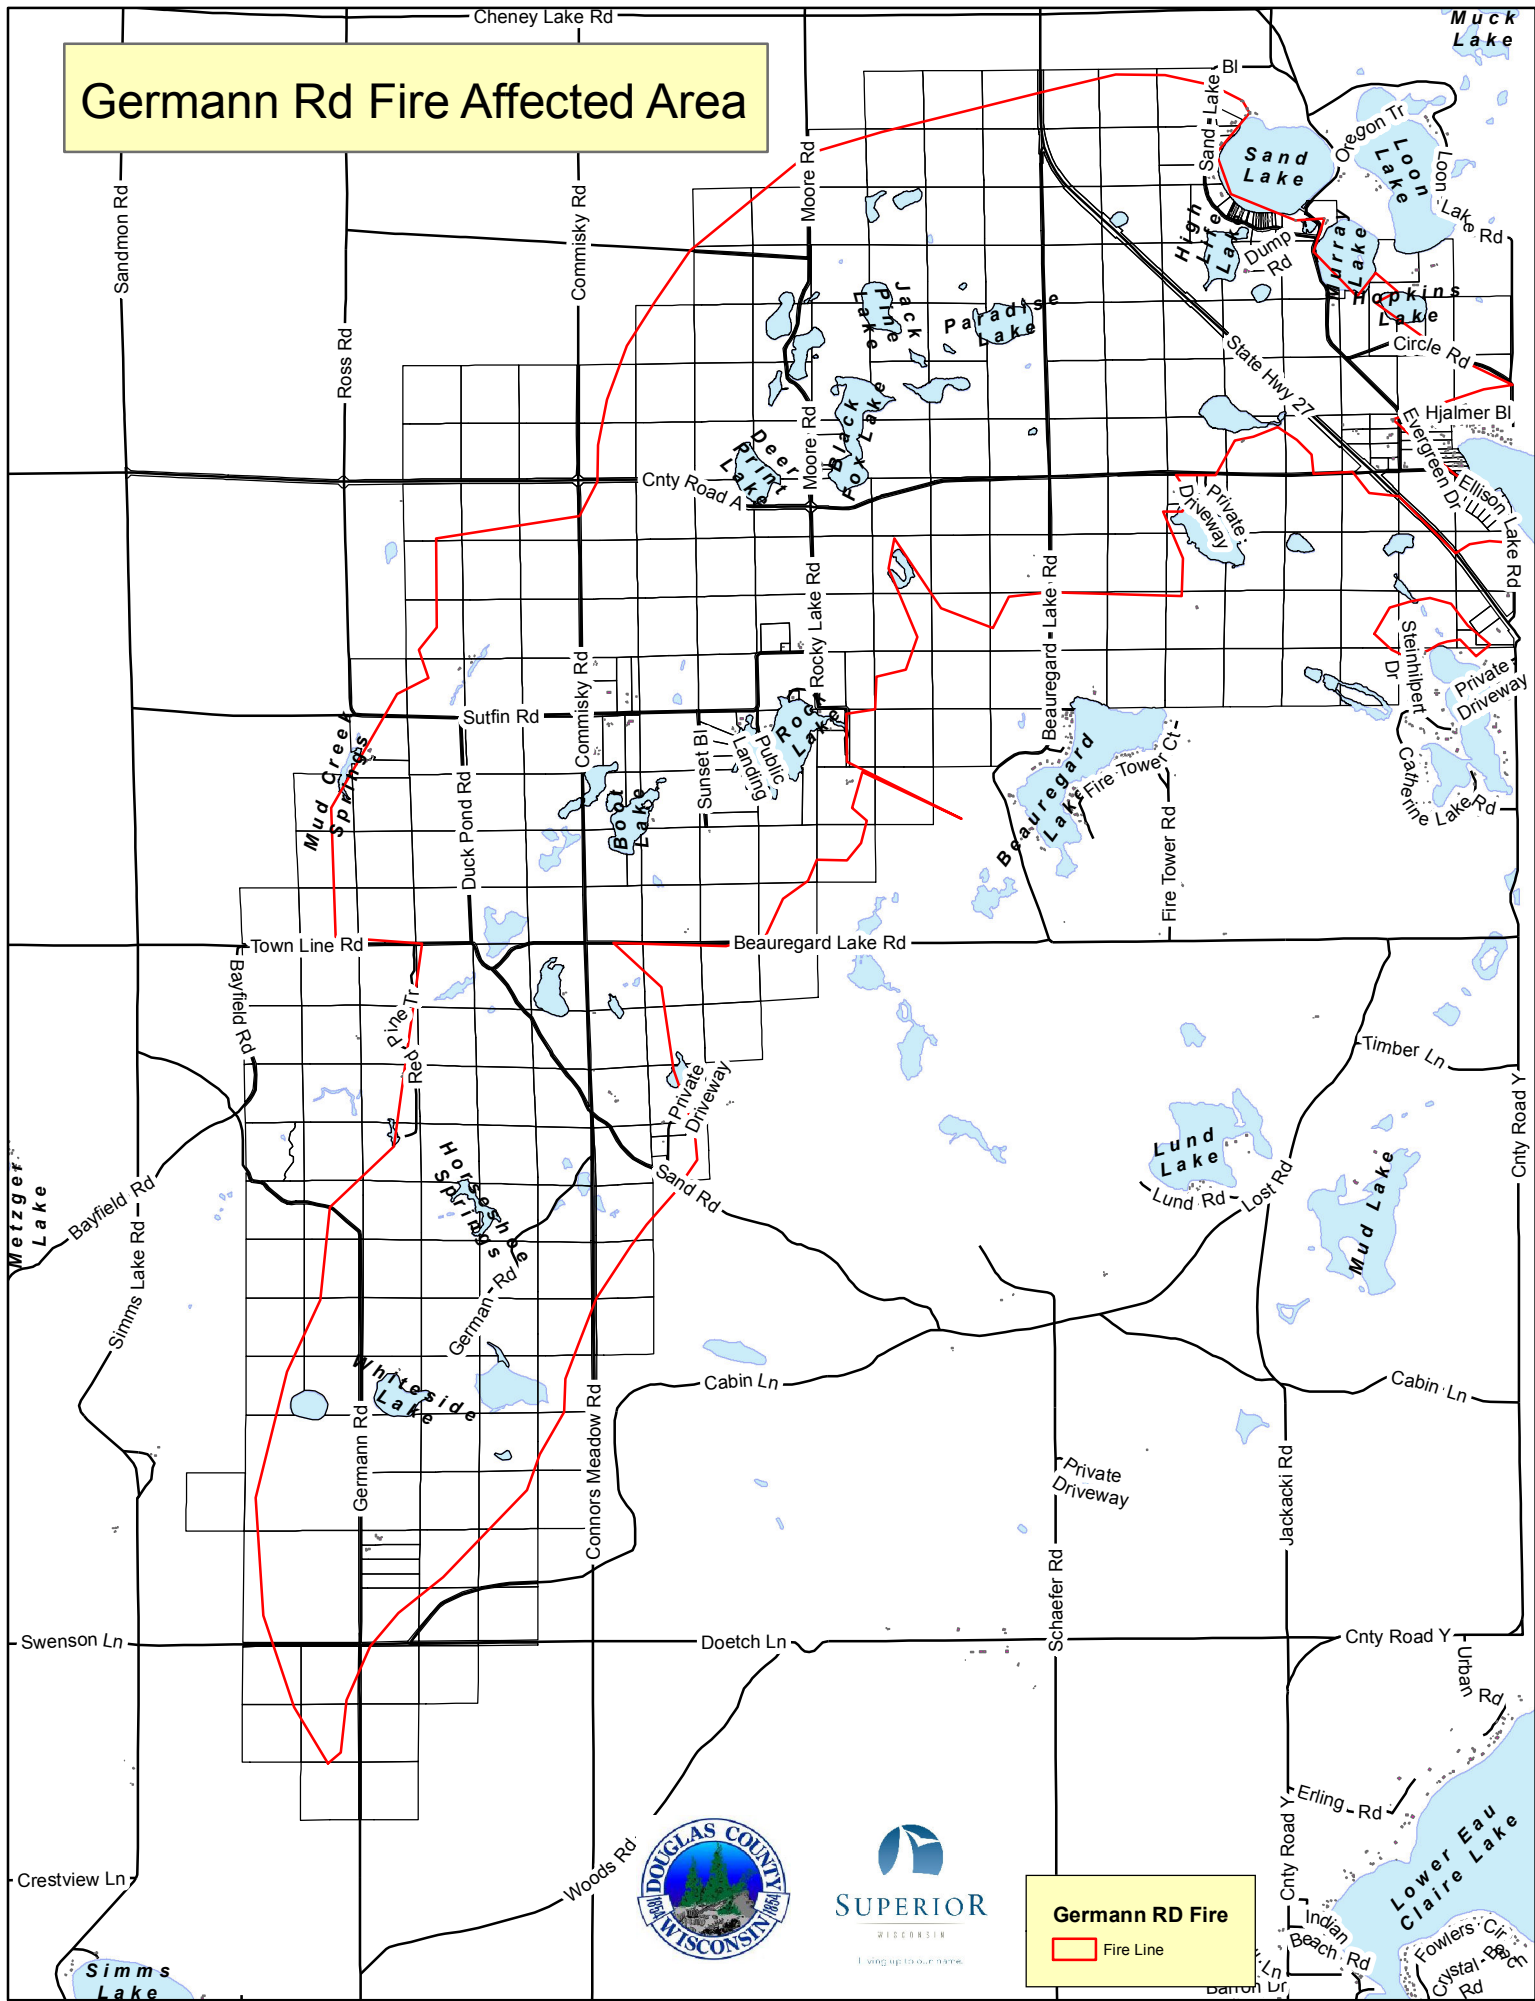

Germann Road Wildfire

May 14-16, 2013

Douglas County Wisconsin

Pre- Fire Photos taken May 7-10, 2013 Mapbook Updated July 19, 2013

Germann Rd Fire Affected Area

Germann RD Fire

Fire Line

German Fire Affected Parcels Improved Value TOTIMPVAL

Living up to our name

Germann Rd Fire Affected Area

Germann RD Fire
Fire Line

Properties with Structure Loss

Legend

-  Fire Line
-  Buildings
-  Land Parcels
-  Germann Road Parcels with Loss

Legend		Address	
○	Buildings	10514 S SAND LAKE BLVD	
	GERMANN ROAD FIRE LINE		
	Parcels with Lost Structures		
	Parcels with Improved Values		
	Land Parcels		

Legend

- Buildings
- ◻ GERMANN ROAD FIRE LINE
- ◻ Parcels with Lost Structures
- ◻ Parcels with Improved Values
- ◻ Land Parcels

Address
10685 S SAND LAKE BLVD

0 170 340 680 1,020 1,360 Feet

Legend

- Buildings
- ▭ GERMANN ROAD FIRE LINE
- ▭ Parcels with Lost Structures
- ▭ Parcels with Improved Values
- ▭ Land Parcels

Address
10708 S SAND LAKE BLVD

0 45 90 180 270 360 Feet

Legend

- Buildings
- ▭ GERMANN ROAD FIRE LINE
- ▭ Parcels with Lost Structures
- ▭ Parcels with Improved Values
- ▭ Land Parcels

Address
10904 S MURRAY LAKE RD