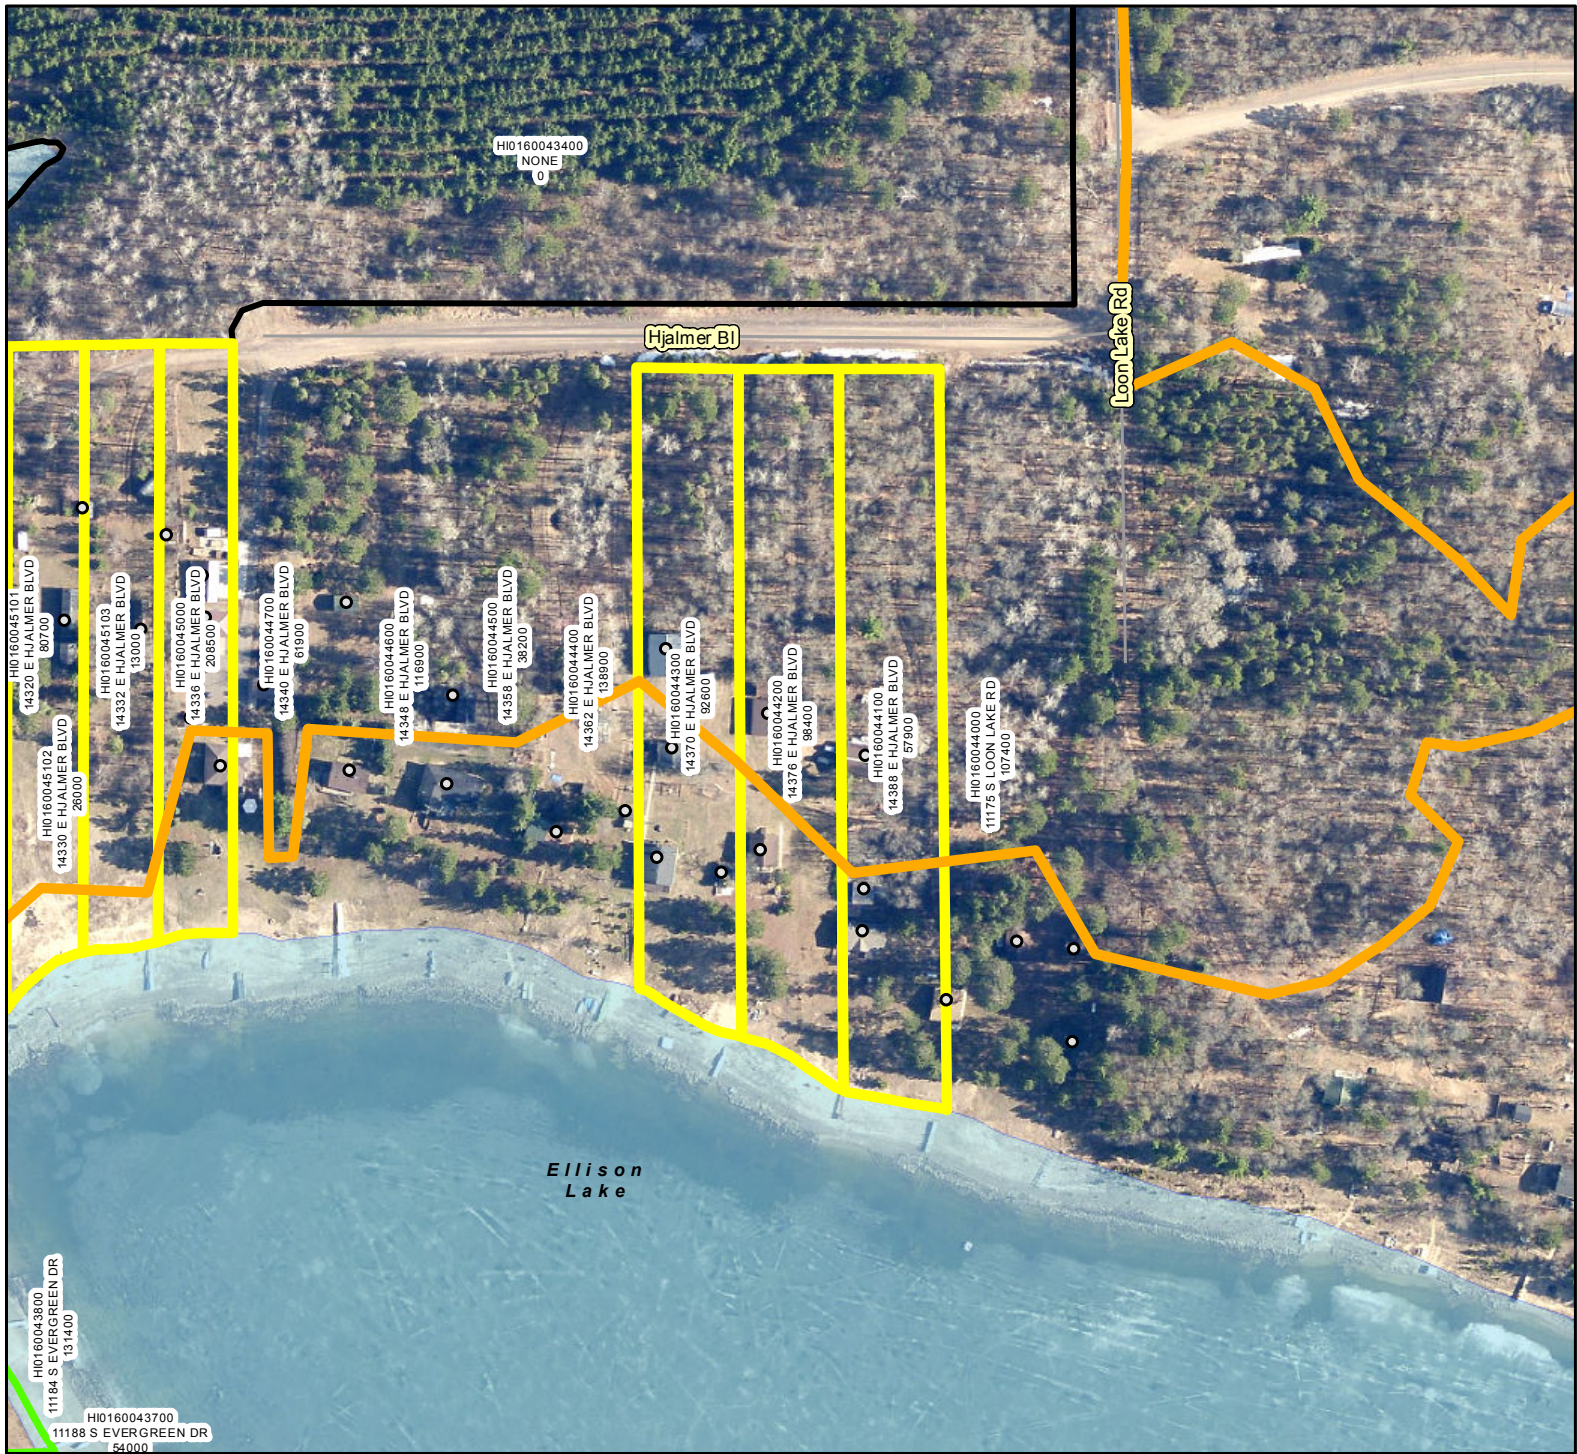

Address
13830 E COUNTY ROAD A

0 85 170 340 510 680 Feet

Legend

- Buildings
- GERMANN ROAD FIRE LINE
- Parcels with Lost Structures
- Parcels with Improved Values
- Land Parcels

Address
14370 E HJALMER BLVD

0 85 170 340 510 680 Feet

Legend

- Buildings NONE
- ▭ GERMANN ROAD FIRE LINE
- ▭ Parcels with Lost Structures
- ▭ Parcels with Improved Values
- ▭ Land Parcels

Address

0 175 350 700 1,050 1,400 Feet