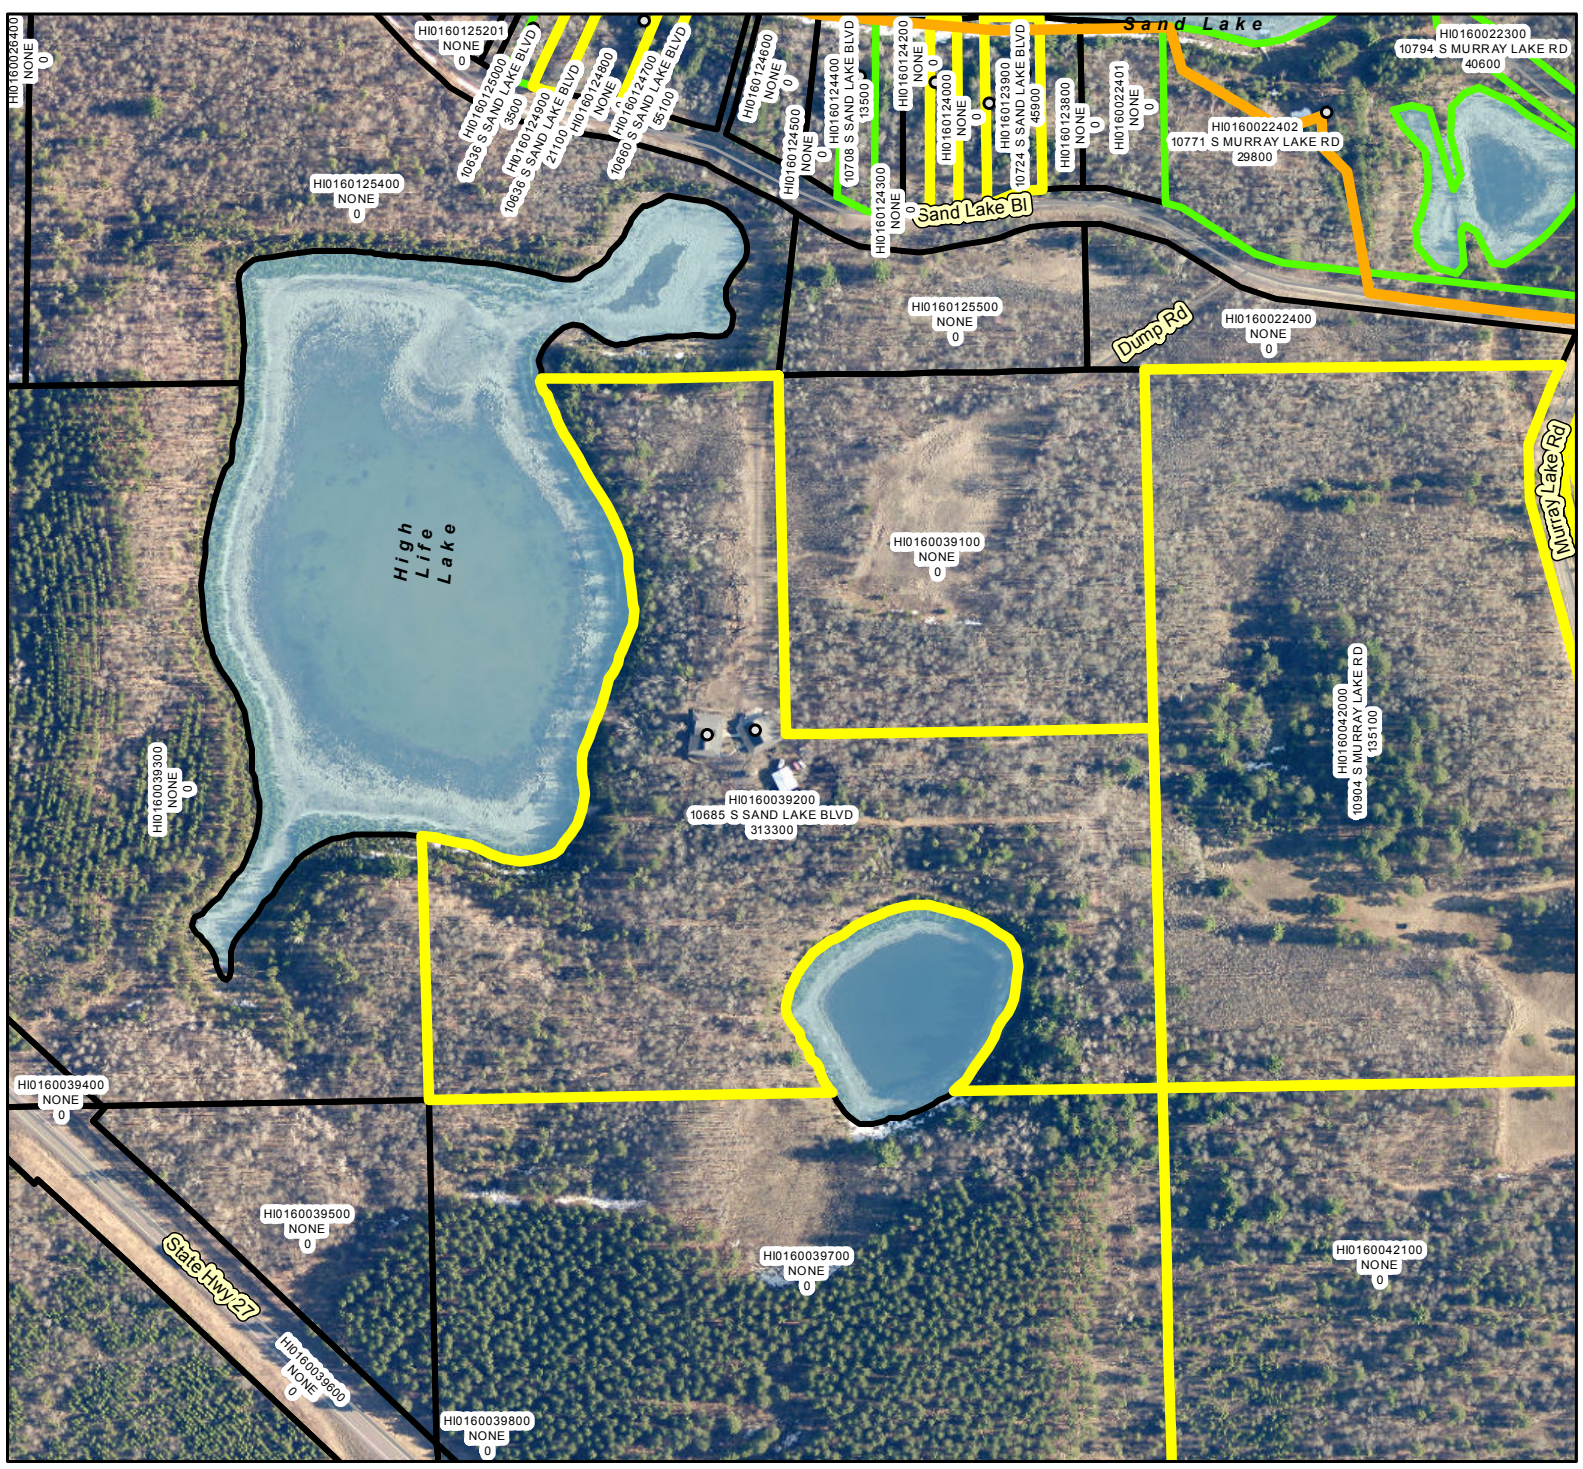

Living up to our name

Germann Rd Fire Affected Area

Germann RD Fire
Fire Line

Properties with Structure Loss

Legend

-  Fire Line
-  Buildings
-  Land Parcels
-  Germann Road Parcels with Loss

Legend		Address	
○	Buildings	10514 S SAND LAKE BLVD	
	GERMANN ROAD FIRE LINE		
	Parcels with Lost Structures		
	Parcels with Improved Values		
	Land Parcels		

Legend

- Buildings
- ◻ GERMANN ROAD FIRE LINE
- ◻ Parcels with Lost Structures
- ◻ Parcels with Improved Values
- ◻ Land Parcels

Address
10685 S SAND LAKE BLVD

0 170 340 680 1,020 1,360 Feet

Legend

- Buildings
- ▭ GERMANN ROAD FIRE LINE
- ▭ Parcels with Lost Structures
- ▭ Parcels with Improved Values
- ▭ Land Parcels

Address
10708 S SAND LAKE BLVD

0 45 90 180 270 360 Feet

Legend

- Buildings
- ▭ GERMANN ROAD FIRE LINE
- ▭ Parcels with Lost Structures
- ▭ Parcels with Improved Values
- ▭ Land Parcels

Address
10904 S MURRAY LAKE RD

0 170 340 680 1,020 1,360 Feet

Legend		Address
○	Buildings	11050 S ELLISON LAKE RD
	GERMANN ROAD FIRE LINE	
	Parcels with Lost Structures	
	Parcels with Improved Values	
	Land Parcels	

0 62.5 125 250 375 500 Feet