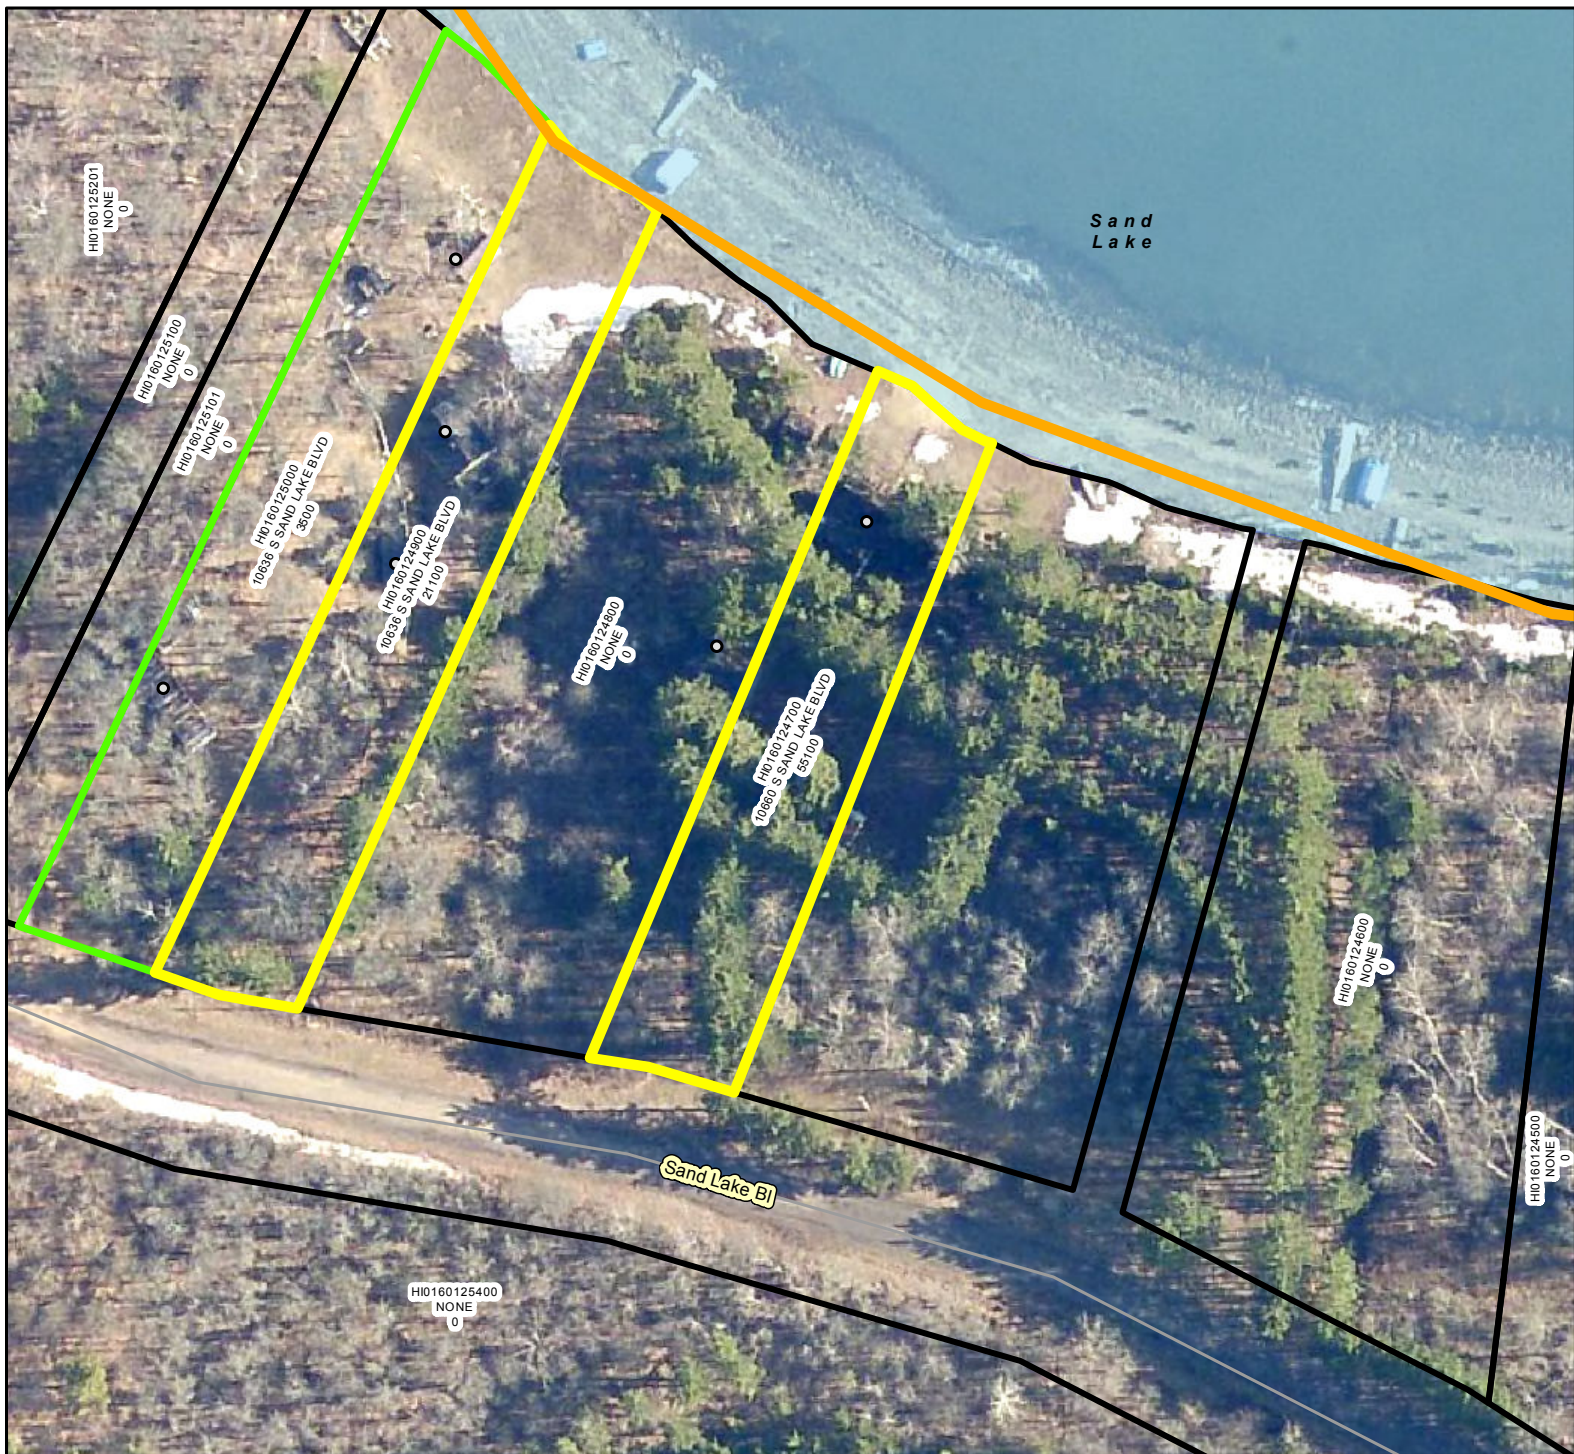

Living up to our name

Germann Rd Fire Affected Area

Germann RD Fire
Fire Line

Properties with Structure Loss

Legend

-  Fire Line
-  Buildings
-  Land Parcels
-  Germann Road Parcels with Loss

Legend		Address	
○	Buildings	10514 S SAND LAKE BLVD	
	GERMANN ROAD FIRE LINE		
	Parcels with Lost Structures		
	Parcels with Improved Values		
	Land Parcels		

Legend

- Buildings
- ◻ GERMANN ROAD FIRE LINE
- ◻ Parcels with Lost Structures
- ◻ Parcels with Improved Values
- ◻ Land Parcels

Address
10685 S SAND LAKE BLVD

0 170 340 680 1,020 1,360 Feet

Legend

- Buildings
- ▭ GERMANN ROAD FIRE LINE
- ▭ Parcels with Lost Structures
- ▭ Parcels with Improved Values
- ▭ Land Parcels

Address
10708 S SAND LAKE BLVD

0 45 90 180 270 360 Feet

Legend

- Buildings
- ▭ GERMANN ROAD FIRE LINE
- ▭ Parcels with Lost Structures
- ▭ Parcels with Improved Values
- ▭ Land Parcels

Address
10904 S MURRAY LAKE RD

0 170 340 680 1,020 1,360 Feet

Legend		Address
○	Buildings	11050 S ELLISON LAKE RD
	GERMANN ROAD FIRE LINE	
	Parcels with Lost Structures	
	Parcels with Improved Values	
	Land Parcels	

0 62.5 125 250 375 500 Feet