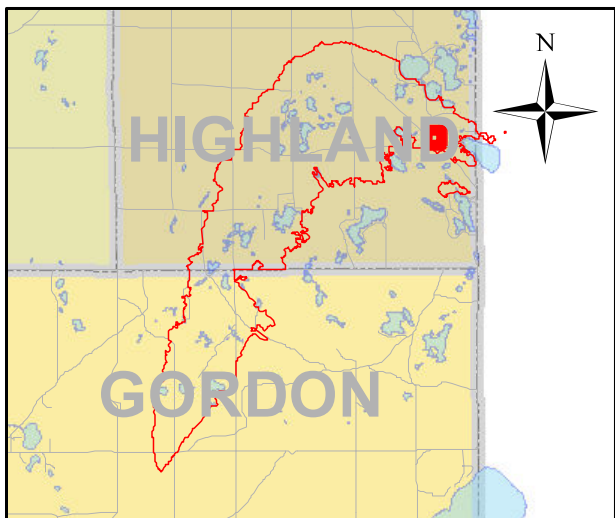

Address

11124 E ELLISON LAKE RD

Legend

- Buildings
- GERMANN ROAD FIRE LINE
- Parcels with Lost Structures
- Parcels with Improved Values
- Land Parcels

Address

11124 S STATE HIGHWAY 27

0 75 150 300 450 600 Feet