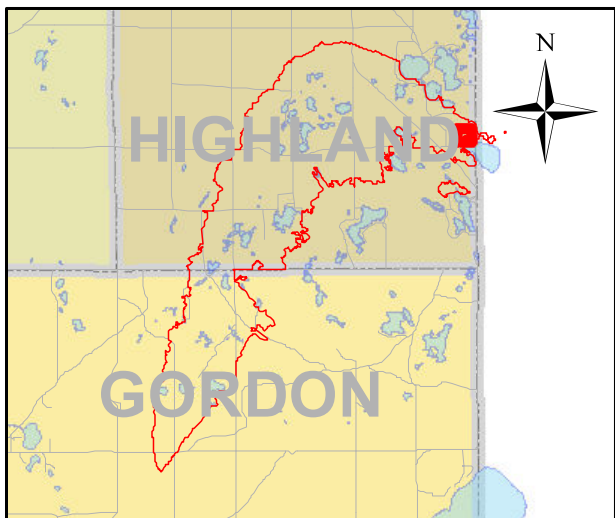

Address
13830 E COUNTY ROAD A

0 85 170 340 510 680 Feet

Legend

- Buildings
- GERMANN ROAD FIRE LINE
- Parcels with Lost Structures
- Parcels with Improved Values
- Land Parcels

Address
14370 E HJALMER BLVD