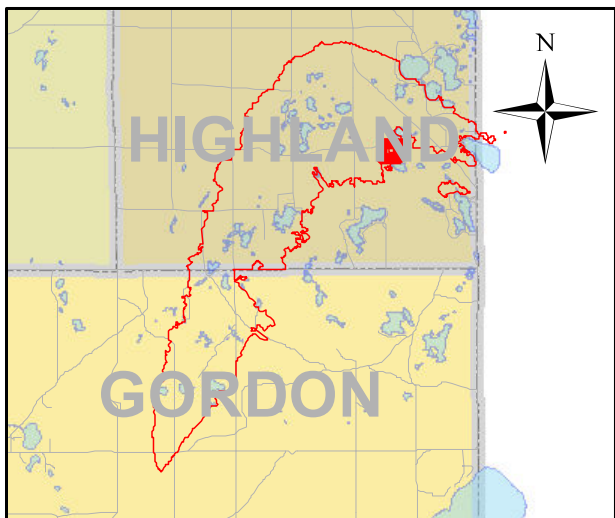

Legend

- Buildings
- ▭ GERMANN ROAD FIRE LINE
- ▭ Parcels with Lost Structures
- ▭ Parcels with Improved Values
- ▭ Land Parcels

Address
13830 E COUNTY ROAD A

0 85 170 340 510 680 Feet