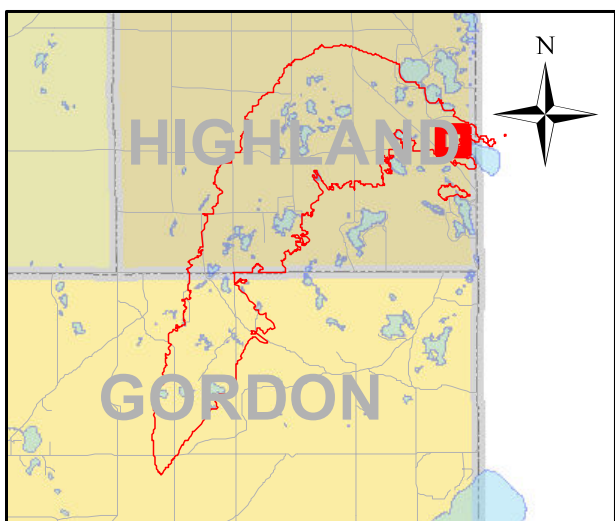

Legend

- Buildings
- GERMANN ROAD FIRE LINE
- Parcels with Lost Structures
- Parcels with Improved Values
- Land Parcels

Address
11144 S MURRAY LAKE RD

0 137.5 275 550 825 1,100 Feet