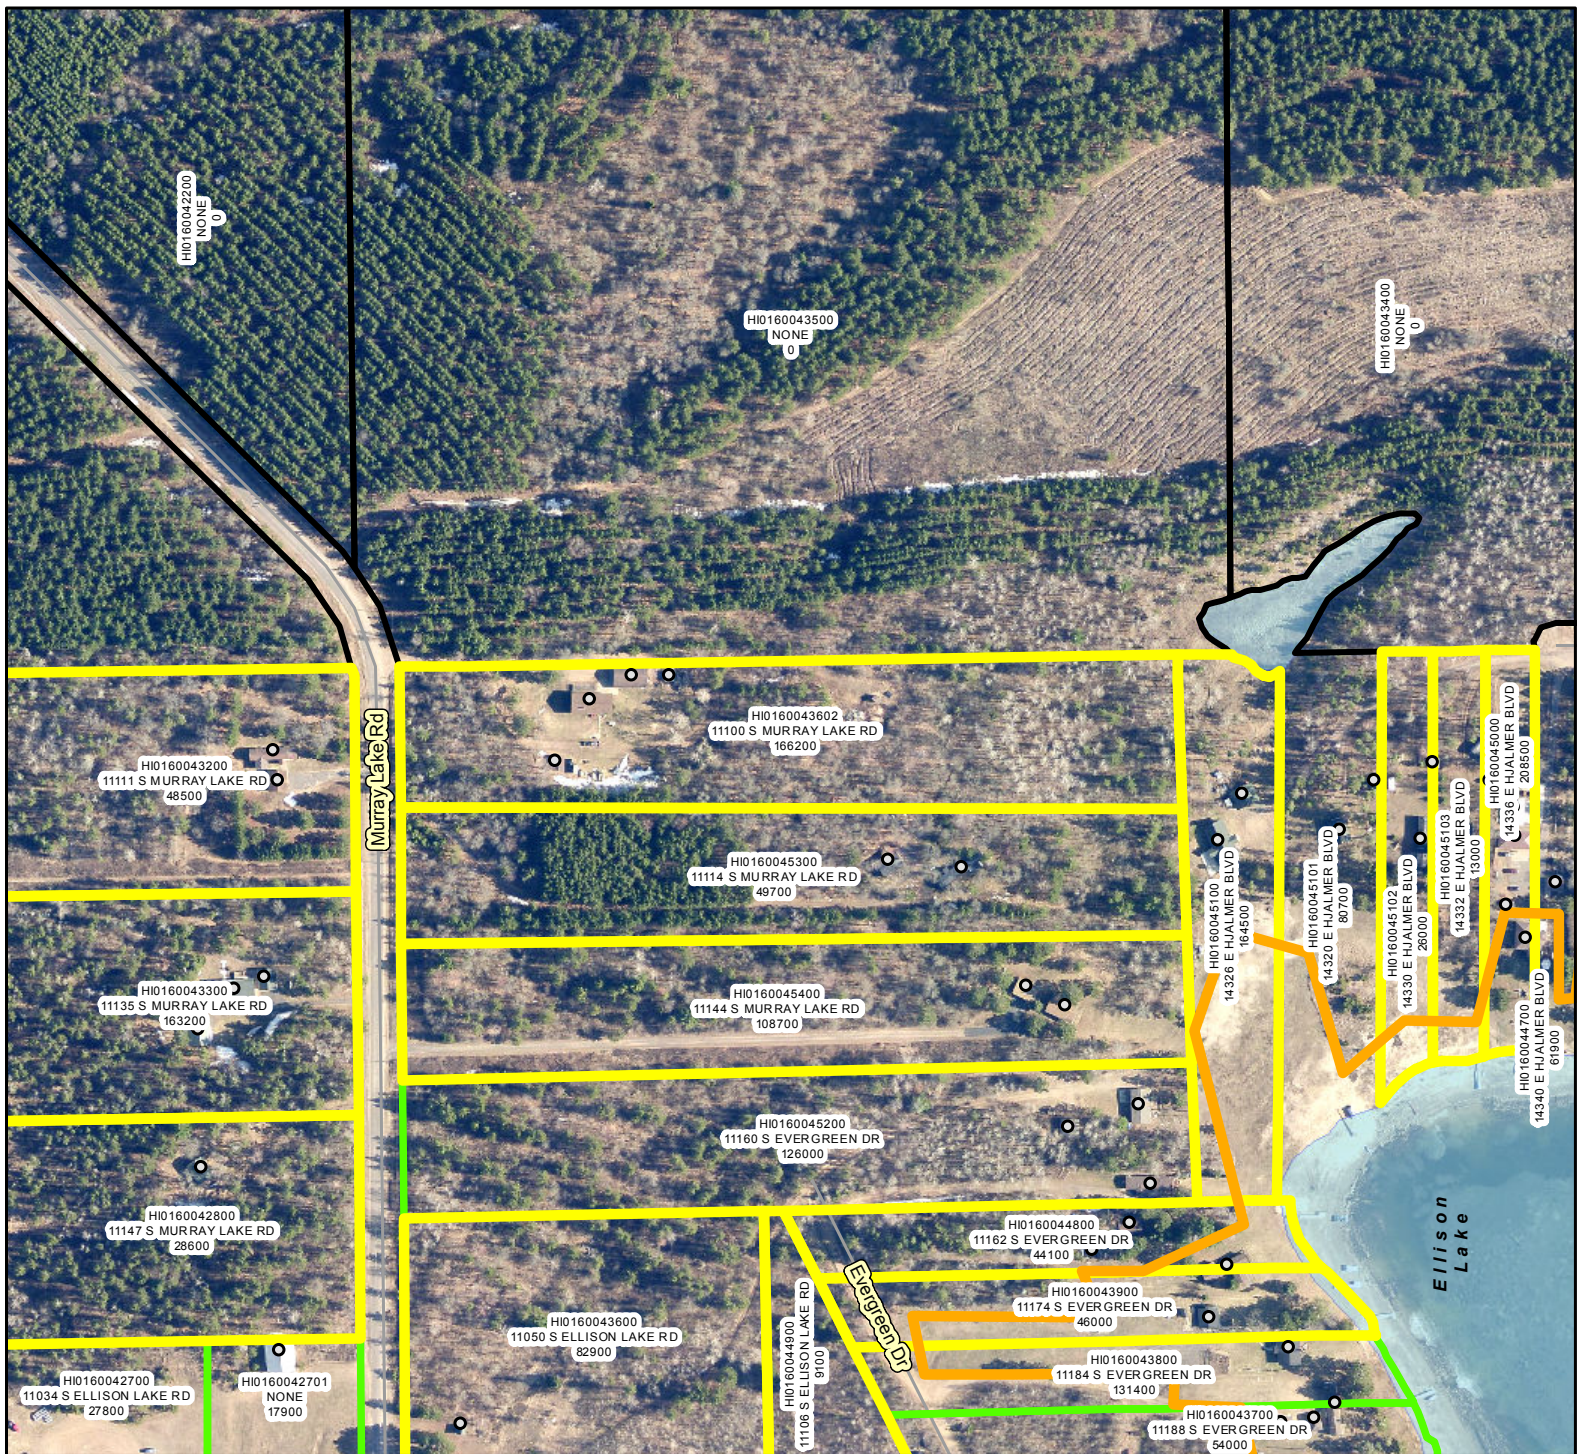

Legend

- Buildings
- ◻ GERMANN ROAD FIRE LINE
- ◻ Parcels with Lost Structures
- ◻ Parcels with Improved Values
- ◻ Land Parcels

Address
10685 S SAND LAKE BLVD

0 170 340 680 1,020 1,360 Feet

Legend

- Buildings
- ▭ GERMANN ROAD FIRE LINE
- ▭ Parcels with Lost Structures
- ▭ Parcels with Improved Values
- ▭ Land Parcels

Address
10708 S SAND LAKE BLVD

0 45 90 180 270 360 Feet

Legend

- Buildings
- ▭ GERMANN ROAD FIRE LINE
- ▭ Parcels with Lost Structures
- ▭ Parcels with Improved Values
- ▭ Land Parcels

Address
10904 S MURRAY LAKE RD

0 170 340 680 1,020 1,360 Feet

Legend		Address
○	Buildings	11050 S ELLISON LAKE RD
	GERMANN ROAD FIRE LINE	
	Parcels with Lost Structures	
	Parcels with Improved Values	
	Land Parcels	

0 62.5 125 250 375 500 Feet

Legend

- Buildings
- GERMANN ROAD FIRE LINE
- Parcels with Lost Structures
- Parcels with Improved Values
- Land Parcels

Address
11162 S EVERGREEN DR

0 95 190 380 570 760 Feet

Legend

- Buildings
- GERMANN ROAD FIRE LINE
- Parcels with Lost Structures
- Parcels with Improved Values
- Land Parcels