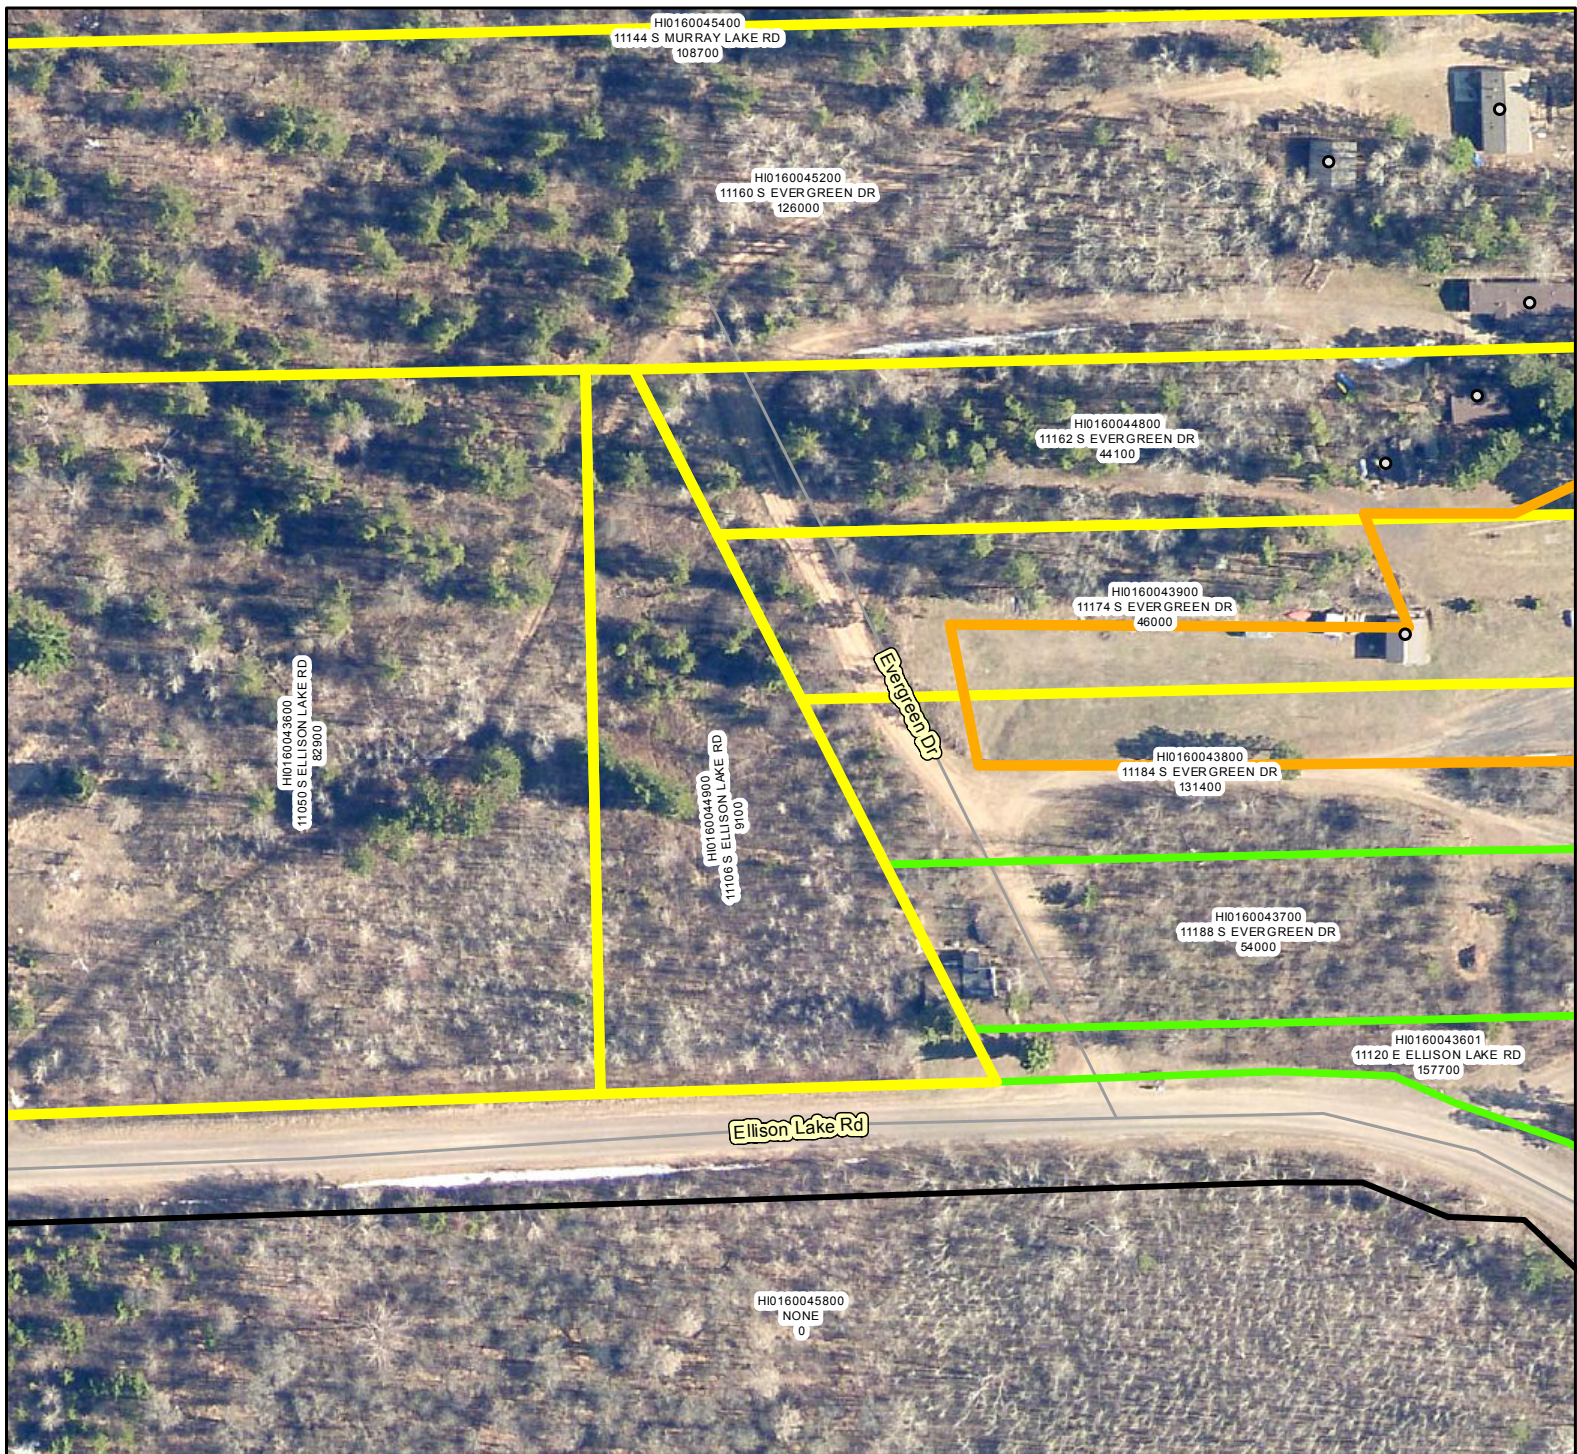

Legend

- Buildings
- ◻ GERMANN ROAD FIRE LINE
- ◻ Parcels with Lost Structures
- ◻ Parcels with Improved Values
- ◻ Land Parcels

Address
10685 S SAND LAKE BLVD

0 170 340 680 1,020 1,360 Feet

Legend

- Buildings
- ▭ GERMANN ROAD FIRE LINE
- ▭ Parcels with Lost Structures
- ▭ Parcels with Improved Values
- ▭ Land Parcels

Address
10708 S SAND LAKE BLVD

0 45 90 180 270 360 Feet

Legend

- Buildings
- ▭ GERMANN ROAD FIRE LINE
- ▭ Parcels with Lost Structures
- ▭ Parcels with Improved Values
- ▭ Land Parcels

Address
10904 S MURRAY LAKE RD

0 170 340 680 1,020 1,360 Feet

Legend		Address
○	Buildings	11050 S ELLISON LAKE RD
	GERMANN ROAD FIRE LINE	
	Parcels with Lost Structures	
	Parcels with Improved Values	
	Land Parcels	

0 62.5 125 250 375 500 Feet

Legend		Address
○	Buildings	11106 S ELLISON LAKE RD
	GERMANN ROAD FIRE LINE	
	Parcels with Lost Structures	
	Parcels with Improved Values	
	Land Parcels	

0 55 110 220 330 440

Feet

Legend

- Buildings
- GERMANN ROAD FIRE LINE
- Parcels with Lost Structures
- Parcels with Improved Values
- Land Parcels