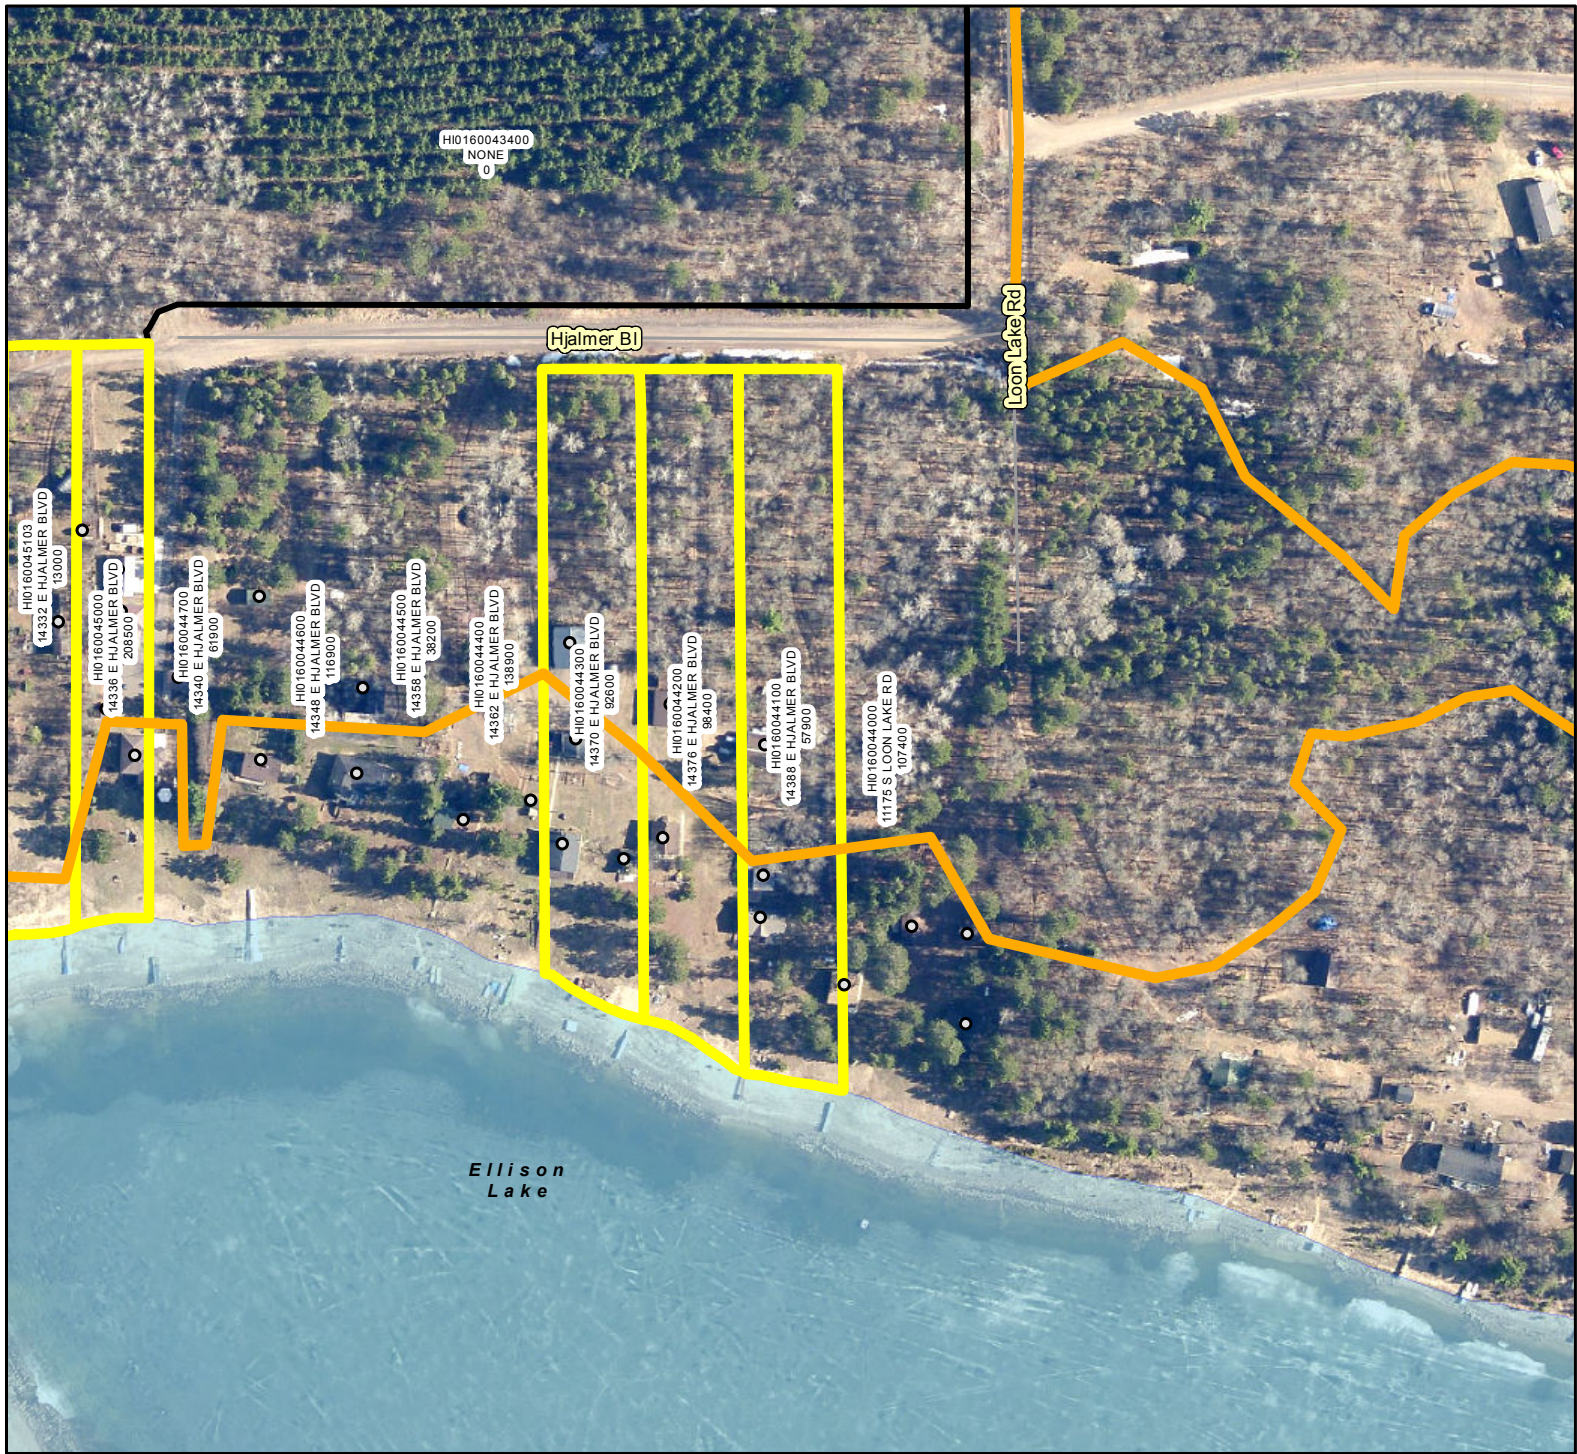

Address
13830 E COUNTY ROAD A

0 85 170 340 510 680 Feet

Legend

- Buildings
- GERMANN ROAD FIRE LINE
- Parcels with Lost Structures
- Parcels with Improved Values
- Land Parcels

Address
14370 E HJALMER BLVD

0 85 170 340 510 680 Feet

Legend

- Buildings NONE
- ▭ GERMANN ROAD FIRE LINE
- ▭ Parcels with Lost Structures
- ▭ Parcels with Improved Values
- ▭ Land Parcels

Address

0 175 350 700 1,050 1,400 Feet