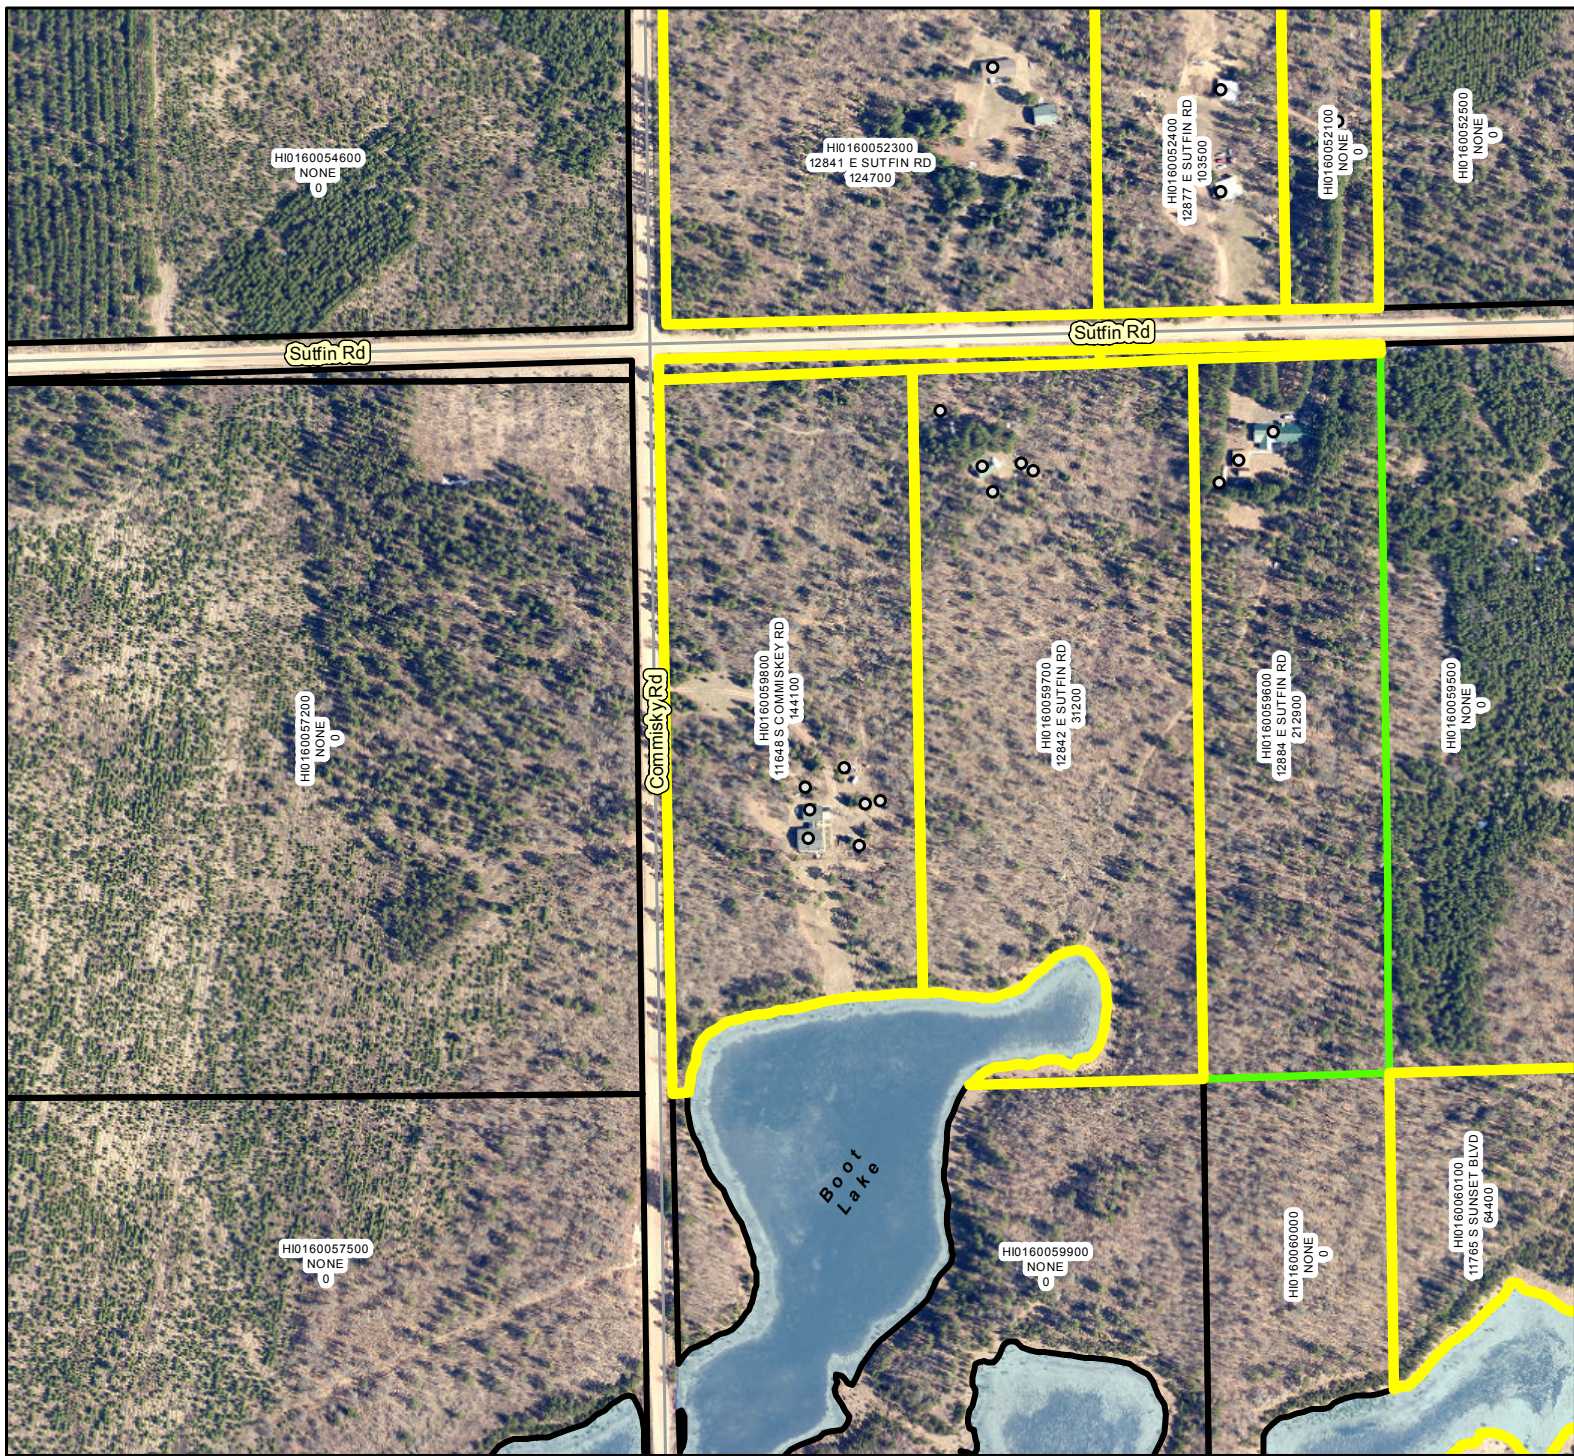

Legend		Address
○	Buildings	11648 S COMMISKEY RD
	GERMANN ROAD FIRE LINE	
	Parcels with Lost Structures	
	Parcels with Improved Values	
	Land Parcels	

0   170   340   680   1,020   1,360

Feet