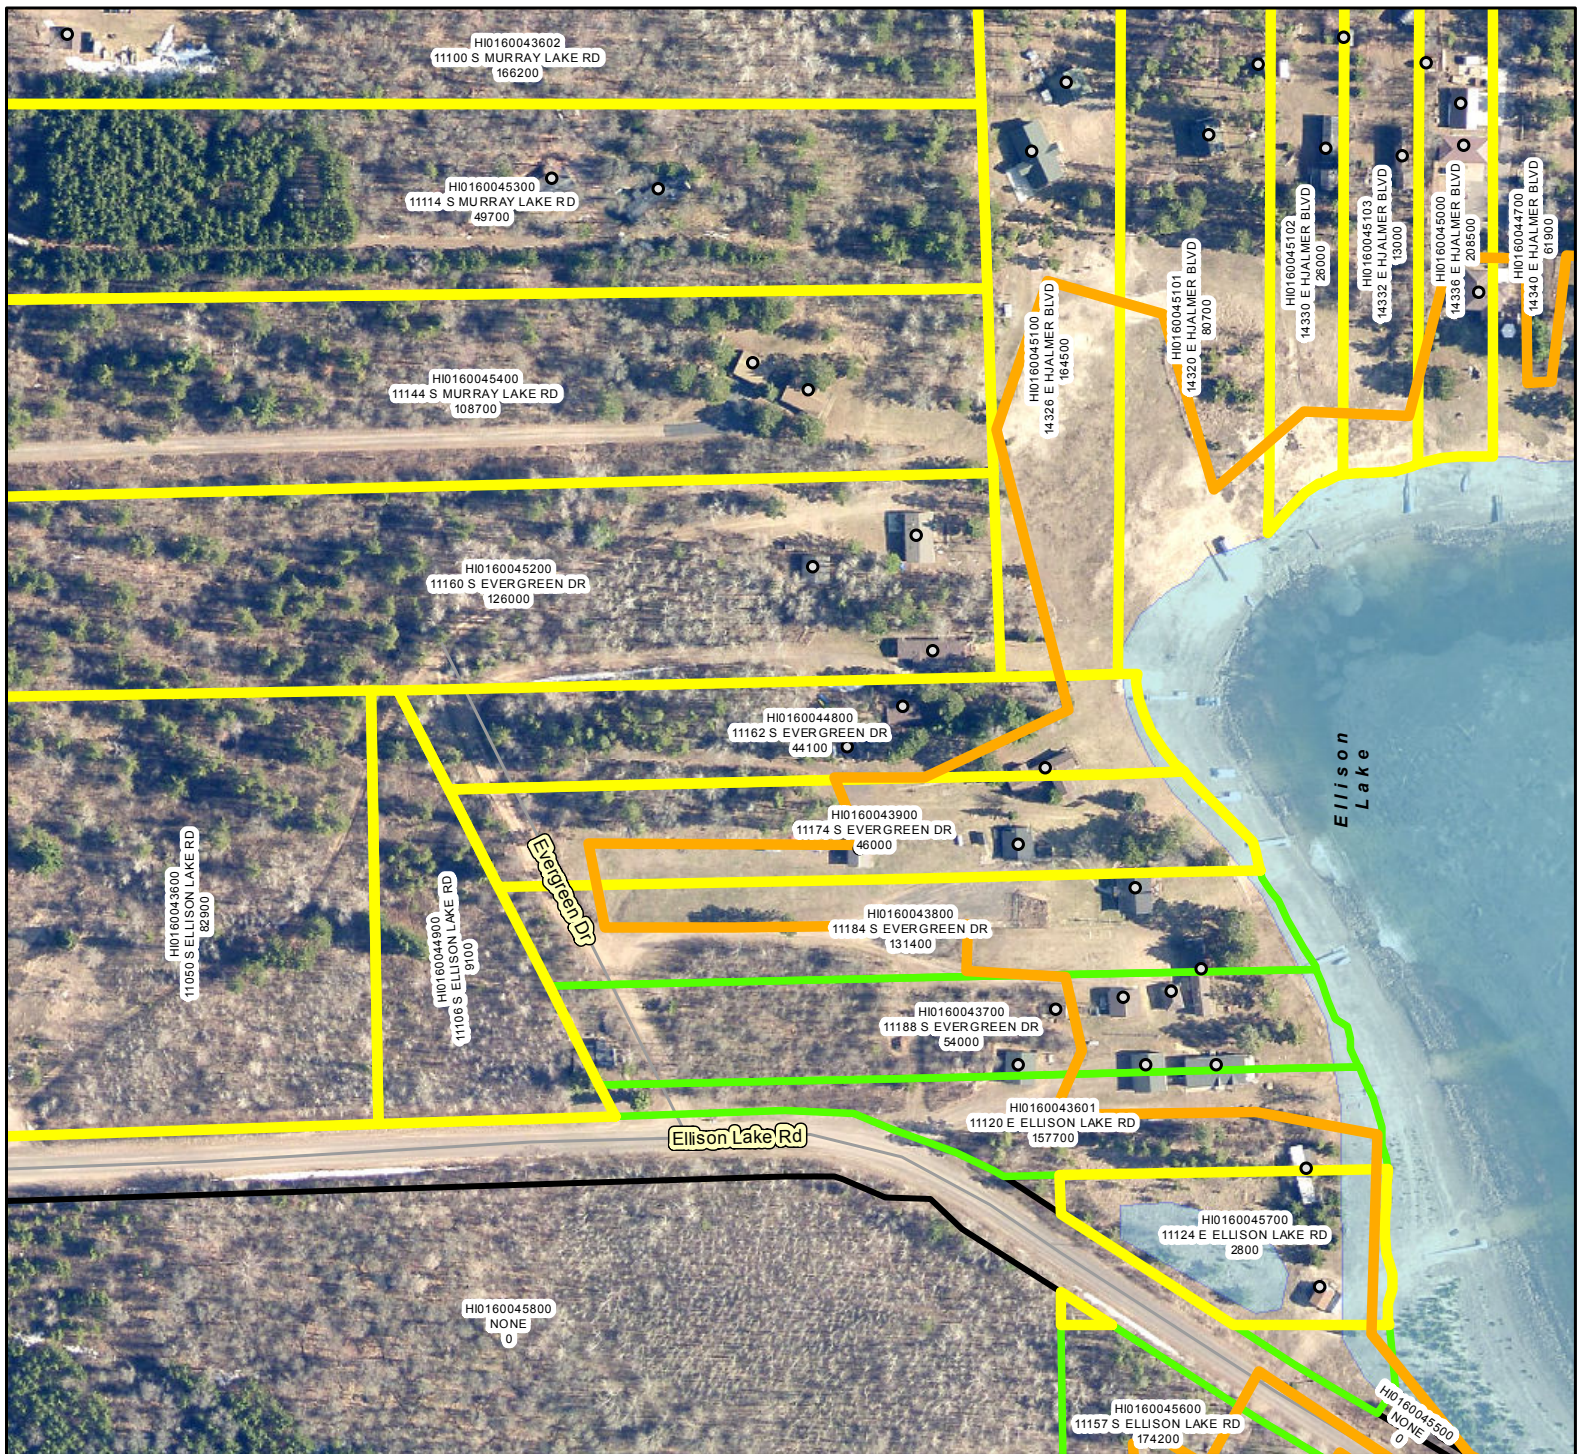

Legend

- Buildings
- GERMANN ROAD FIRE LINE
- Parcels with Lost Structures
- Parcels with Improved Values
- Land Parcels

Address
11162 S EVERGREEN DR

0 95 190 380 570 760 Feet

Legend

- Buildings
- GERMANN ROAD FIRE LINE
- Parcels with Lost Structures
- Parcels with Improved Values
- Land Parcels