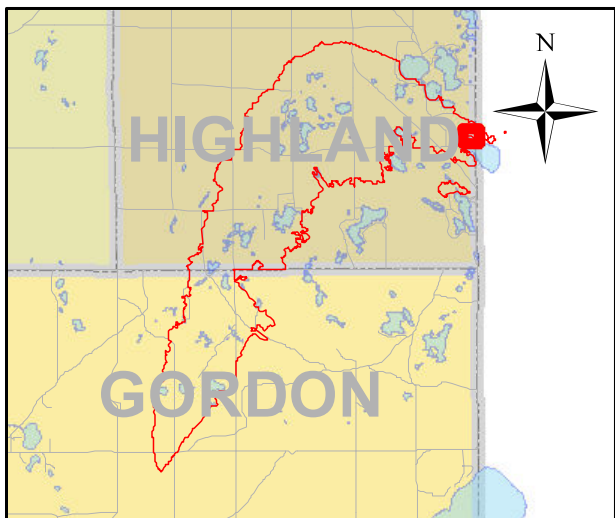

Address
13830 E COUNTY ROAD A

0 85 170 340 510 680 Feet

Legend

- Buildings
- GERMANN ROAD FIRE LINE
- Parcels with Lost Structures
- Parcels with Improved Values
- Land Parcels

Address
14370 E HJALMER BLVD