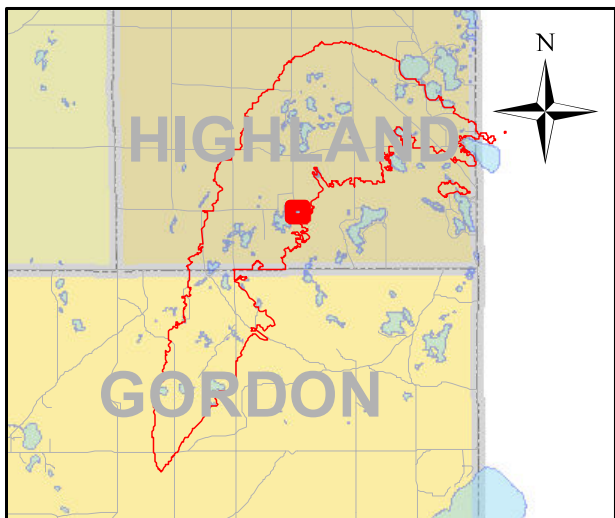

Legend		Address
○	Buildings	11555 S ROCKY LAKE RD
	GERMANN ROAD FIRE LINE	
	Parcels with Lost Structures	
	Parcels with Improved Values	
	Land Parcels	

0 30 60 120 180 240

Feet

Legend

- Buildings
- ◻ GERMANN ROAD FIRE LINE
- ◻ Parcels with Lost Structures
- ◻ Parcels with Improved Values
- ◻ Land Parcels