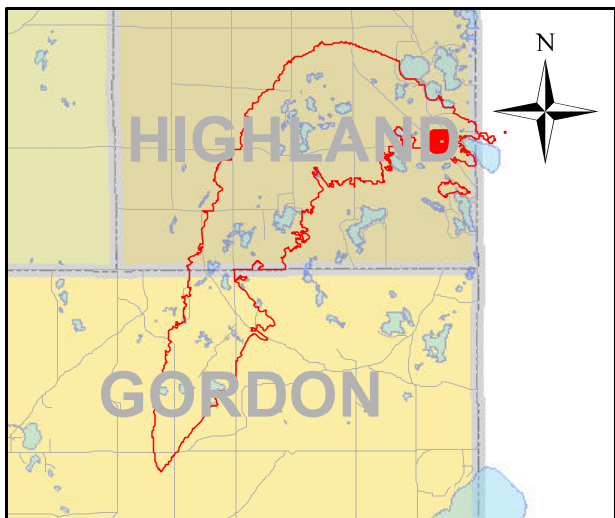

Address

11135 S MURRAY LAKE RD

Legend

- Buildings
- GERMANN ROAD FIRE LINE
- Parcels with Lost Structures
- Parcels with Improved Values
- Land Parcels

Address
11144 S MURRAY LAKE RD

0 137.5 275 550 825 1,100 Feet