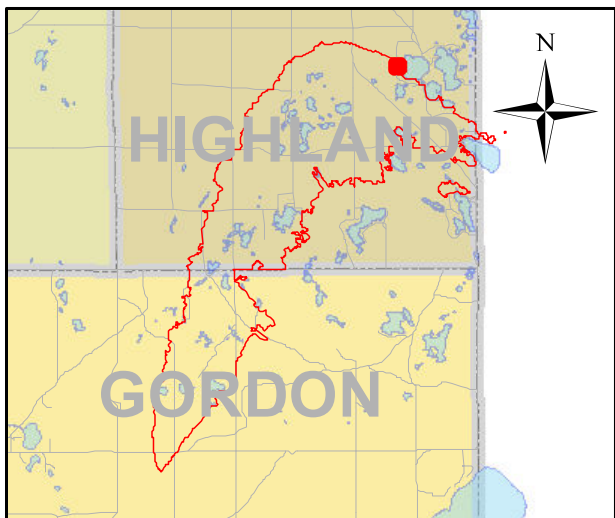

Living up to our name

Germann Rd Fire Affected Area

Germann RD Fire
Fire Line

Properties with Structure Loss

Legend

-  Fire Line
-  Buildings
-  Land Parcels
-  Germann Road Parcels with Loss

Legend		Address	
○	Buildings	10514 S SAND LAKE BLVD	
	GERMANN ROAD FIRE LINE		
	Parcels with Lost Structures		
	Parcels with Improved Values		
	Land Parcels		