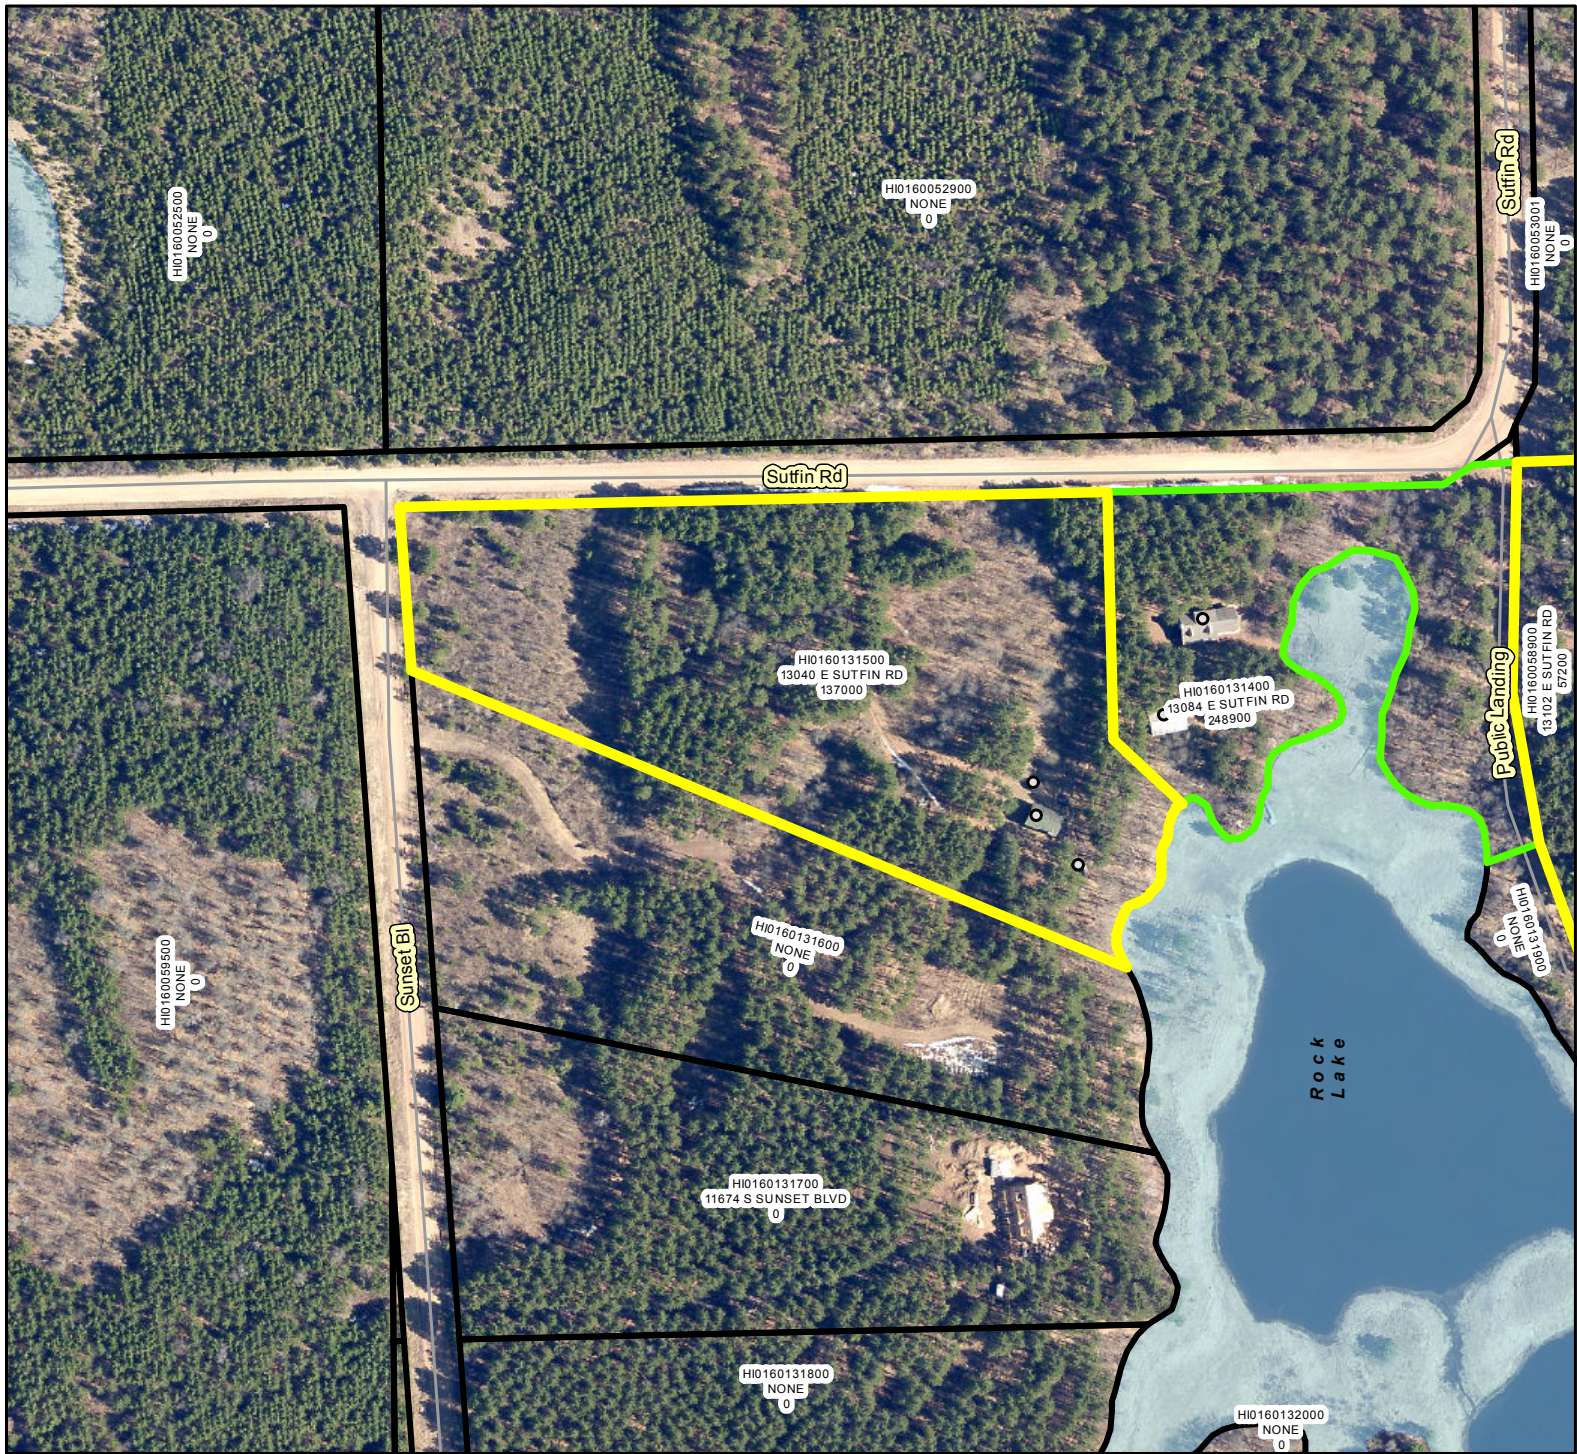

0 105 210 420 630 840 Feet

Legend

- Buildings
- ▭ GERMANN ROAD FIRE LINE
- ▭ Parcels with Lost Structures
- ▭ Parcels with Improved Values
- ▭ Land Parcels

Address
12992 S GERMANN RD

0 155 310 620 930 1,240 Feet