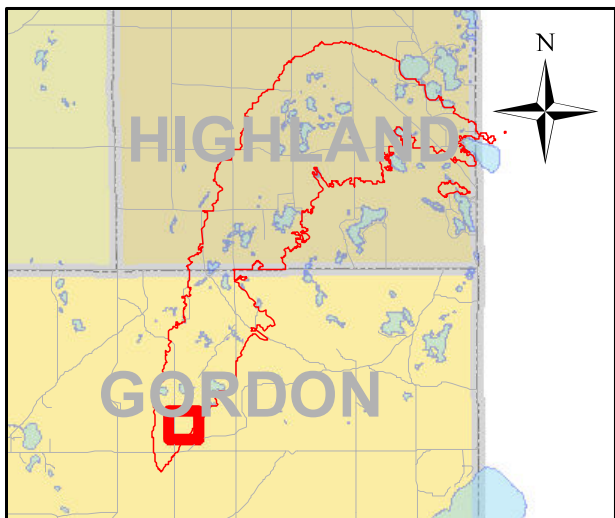

Legend

- Buildings
- ▭ GERMANN ROAD FIRE LINE
- ▭ Parcels with Lost Structures
- ▭ Parcels with Improved Values
- ▭ Land Parcels

Address
12992 S GERMANN RD

0 155 310 620 930 1,240 Feet