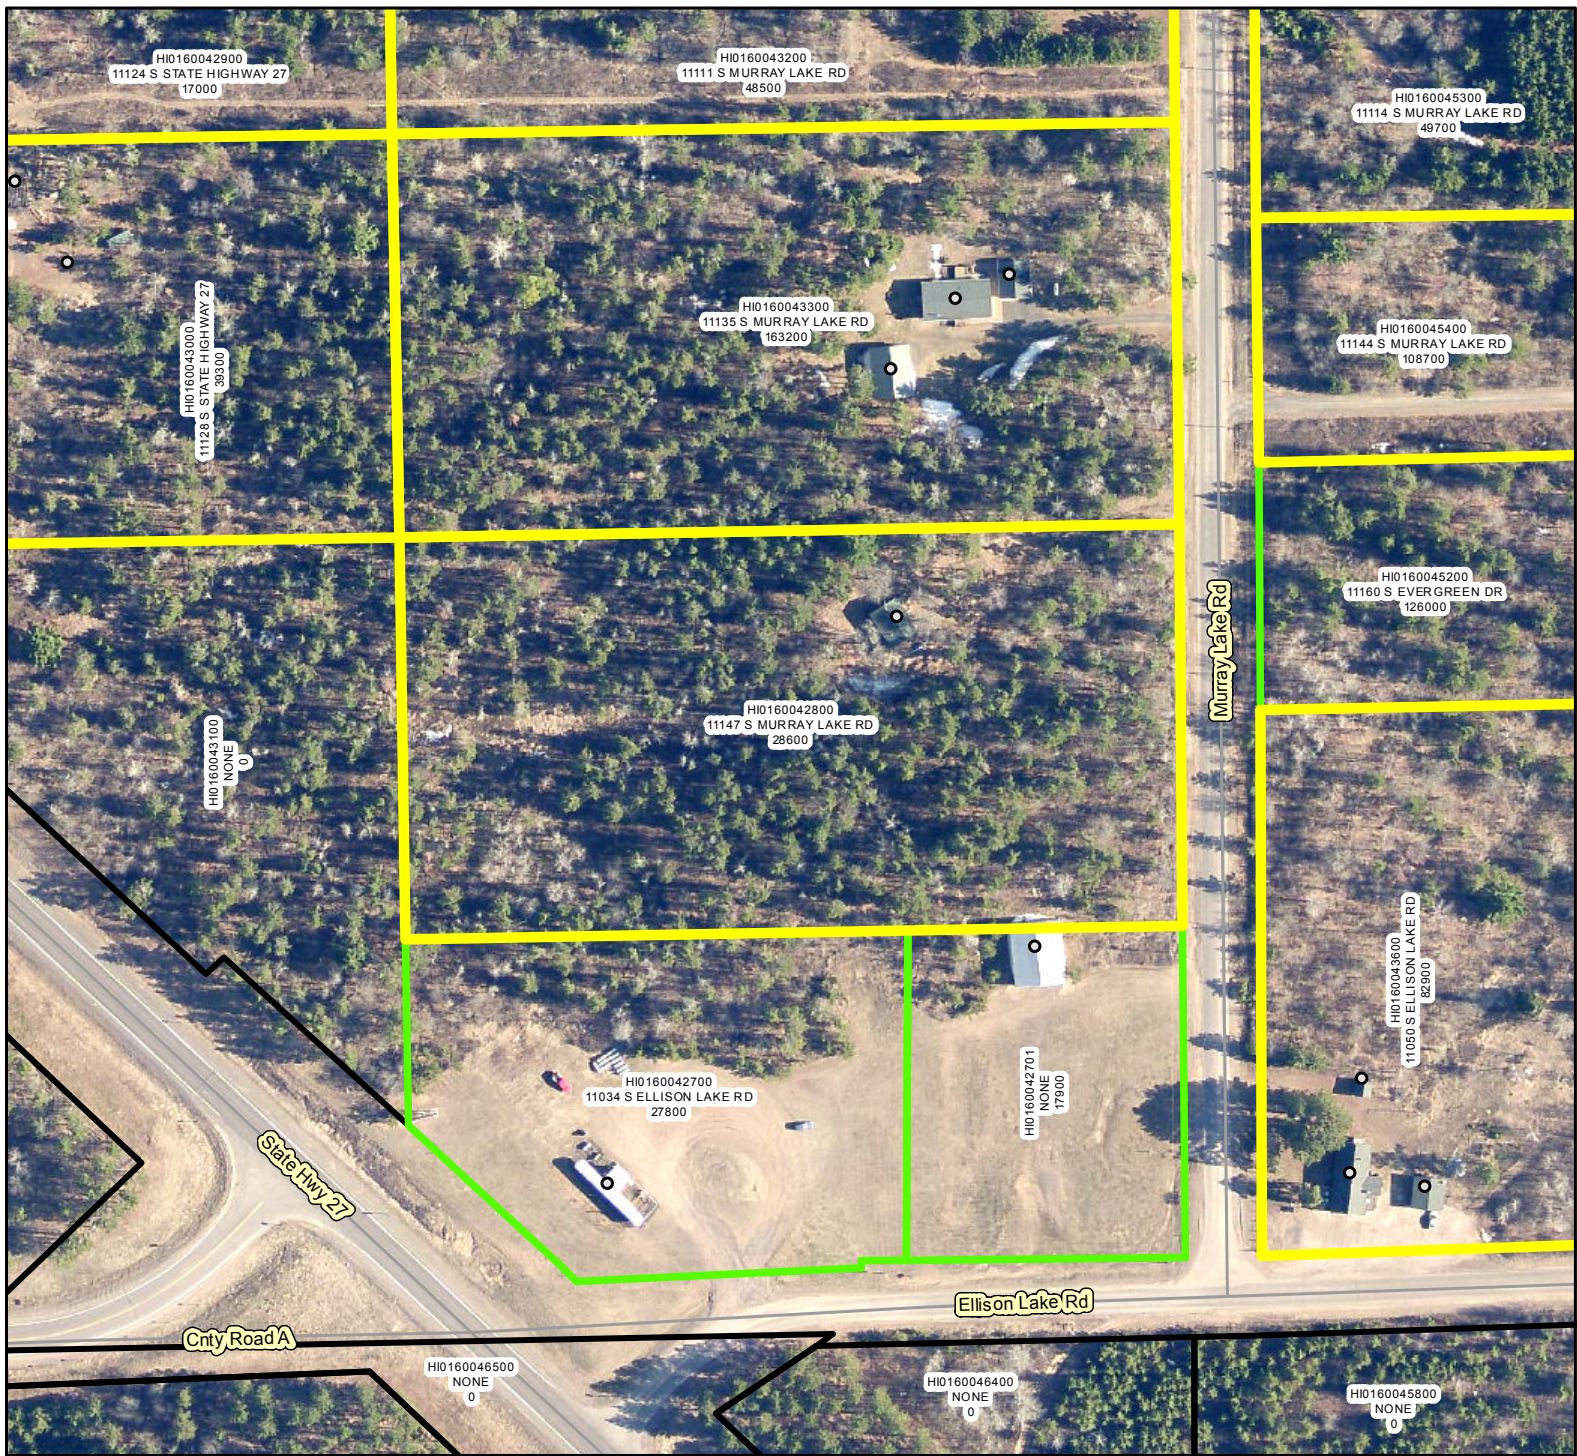

Legend

- Buildings
- GERMANN ROAD FIRE LINE
- Parcels with Lost Structures
- Parcels with Improved Values
- Land Parcels

Address
11162 S EVERGREEN DR

0 95 190 380 570 760 Feet

Legend

- Buildings
- GERMANN ROAD FIRE LINE
- Parcels with Lost Structures
- Parcels with Improved Values
- Land Parcels