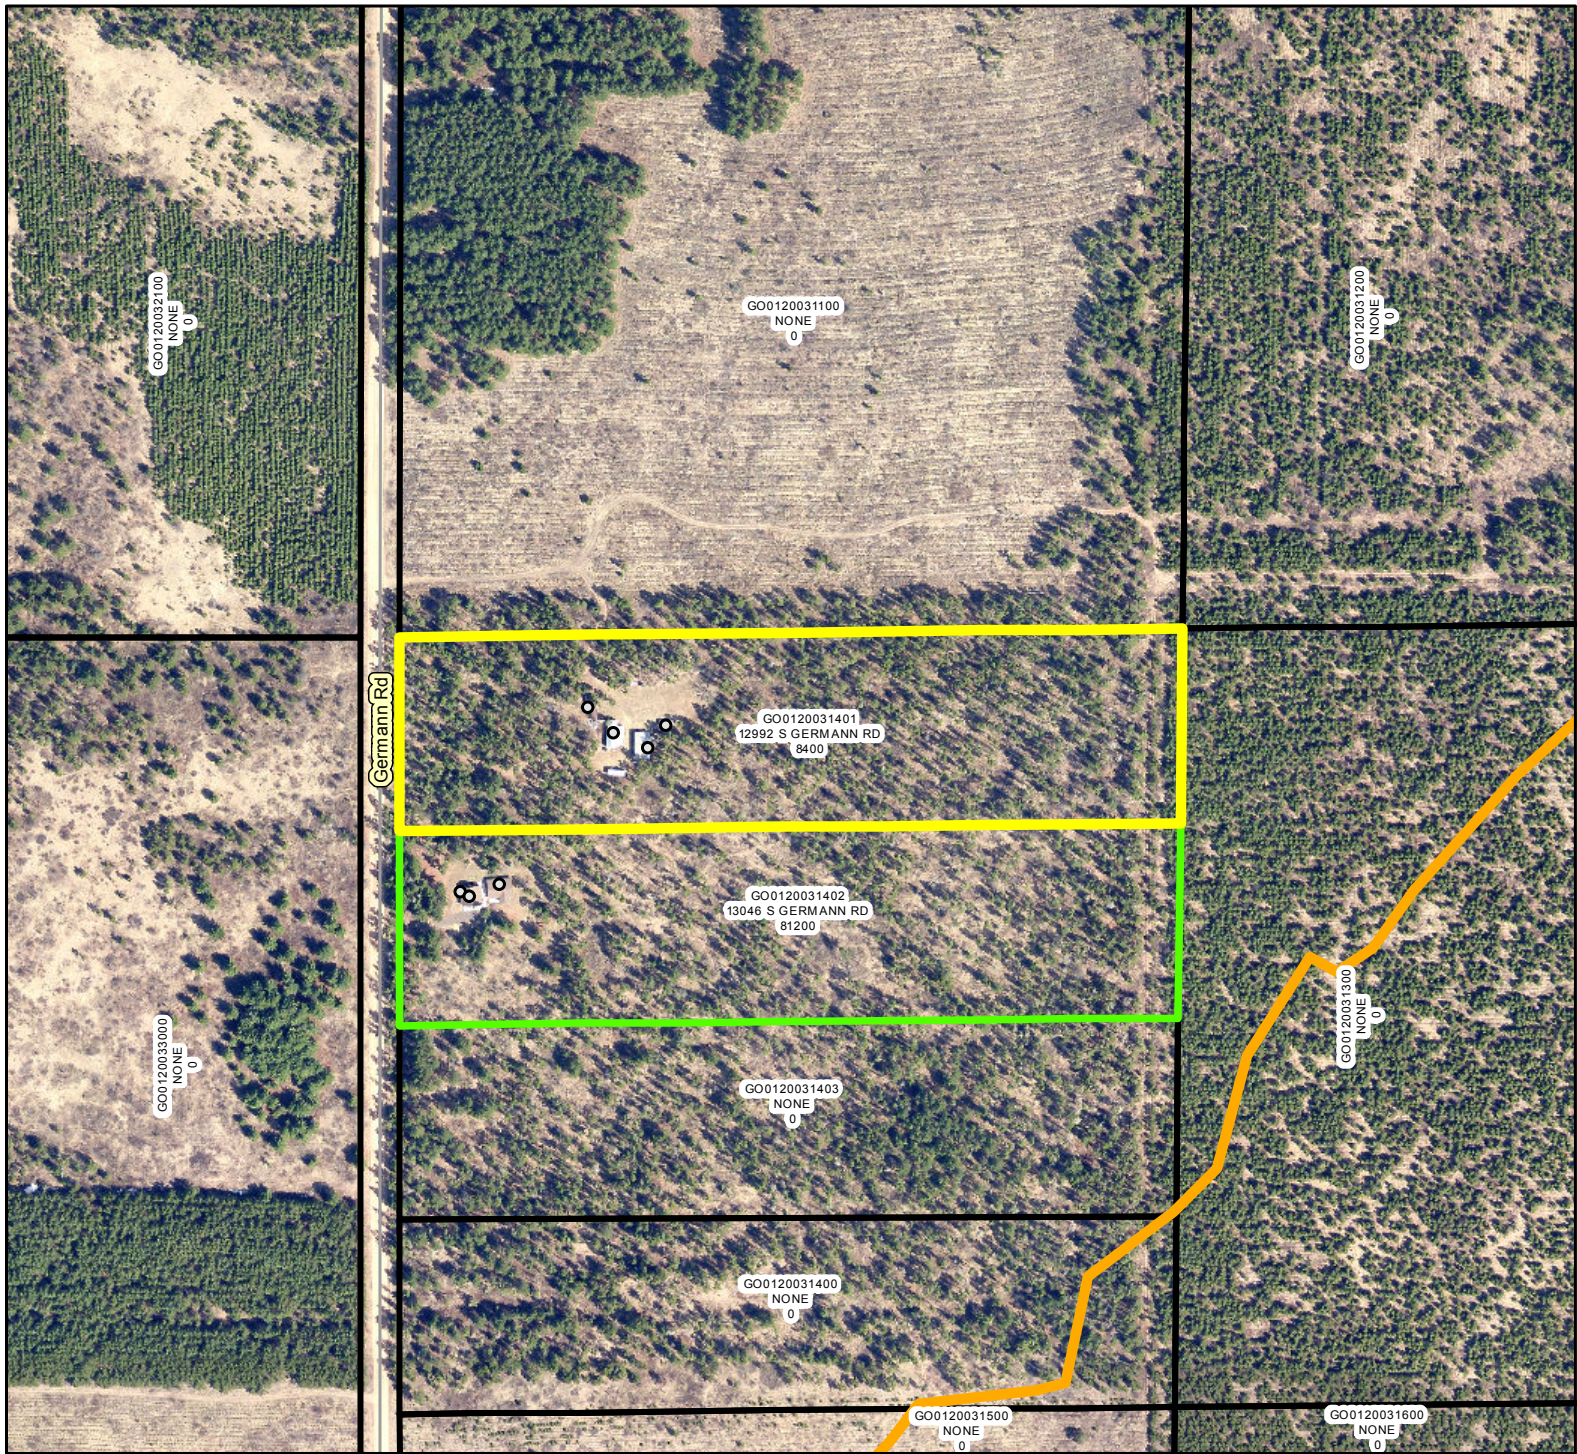

Legend

- Buildings
- ▭ GERMANN ROAD FIRE LINE
- ▭ Parcels with Lost Structures
- ▭ Parcels with Improved Values
- ▭ Land Parcels

Address
12992 S GERMANN RD

0 155 310 620 930 1,240 Feet