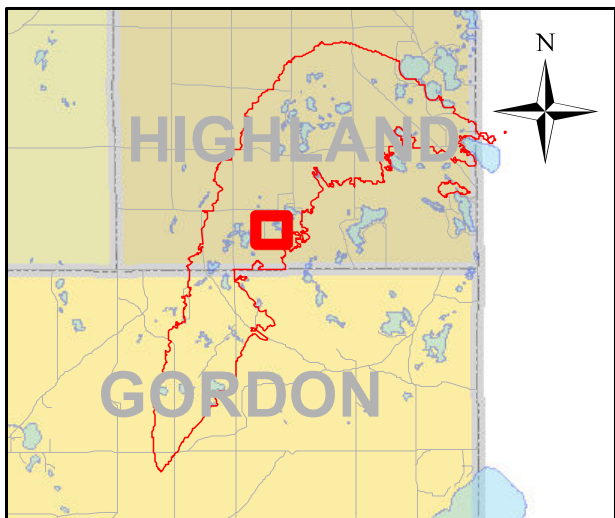

Legend

- Buildings
- ▭ GERMANN ROAD FIRE LINE
- ▭ Parcels with Lost Structures
- ▭ Parcels with Improved Values
- ▭ Land Parcels

Address
11726 S SUNSET BLVD

0 160 320 640 960 1,280 Feet