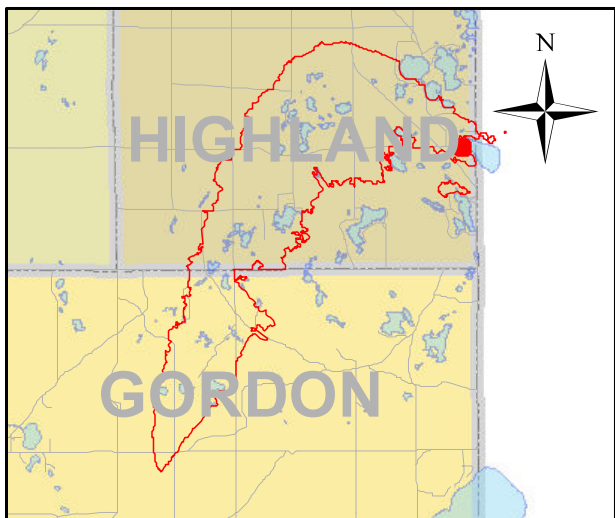

Legend		Address
○	Buildings	11106 S ELLISON LAKE RD
	GERMANN ROAD FIRE LINE	
	Parcels with Lost Structures	
	Parcels with Improved Values	
	Land Parcels	

0 55 110 220 330 440

Feet

Legend

- Buildings
- GERMANN ROAD FIRE LINE
- Parcels with Lost Structures
- Parcels with Improved Values
- Land Parcels