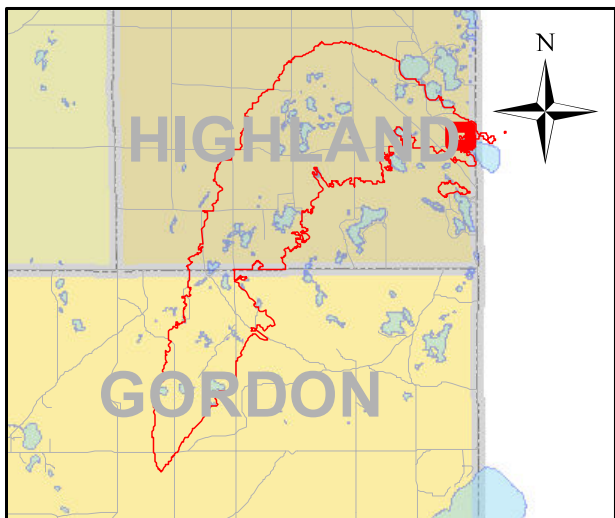

Address
13830 E COUNTY ROAD A

0 85 170 340 510 680 Feet

Legend

- Buildings
- GERMANN ROAD FIRE LINE
- Parcels with Lost Structures
- Parcels with Improved Values
- Land Parcels

Address
14370 E HJALMER BLVD