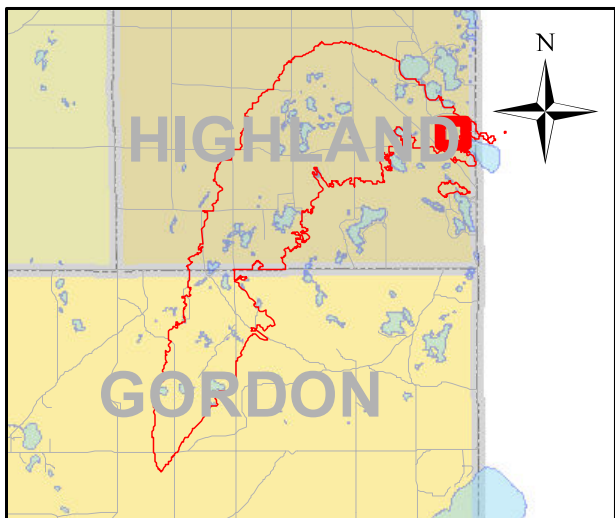

0 170 340 680 1,020 1,360 Feet

Legend		Address
○	Buildings	11050 S ELLISON LAKE RD
	GERMANN ROAD FIRE LINE	
	Parcels with Lost Structures	
	Parcels with Improved Values	
	Land Parcels	

0 62.5 125 250 375 500 Feet