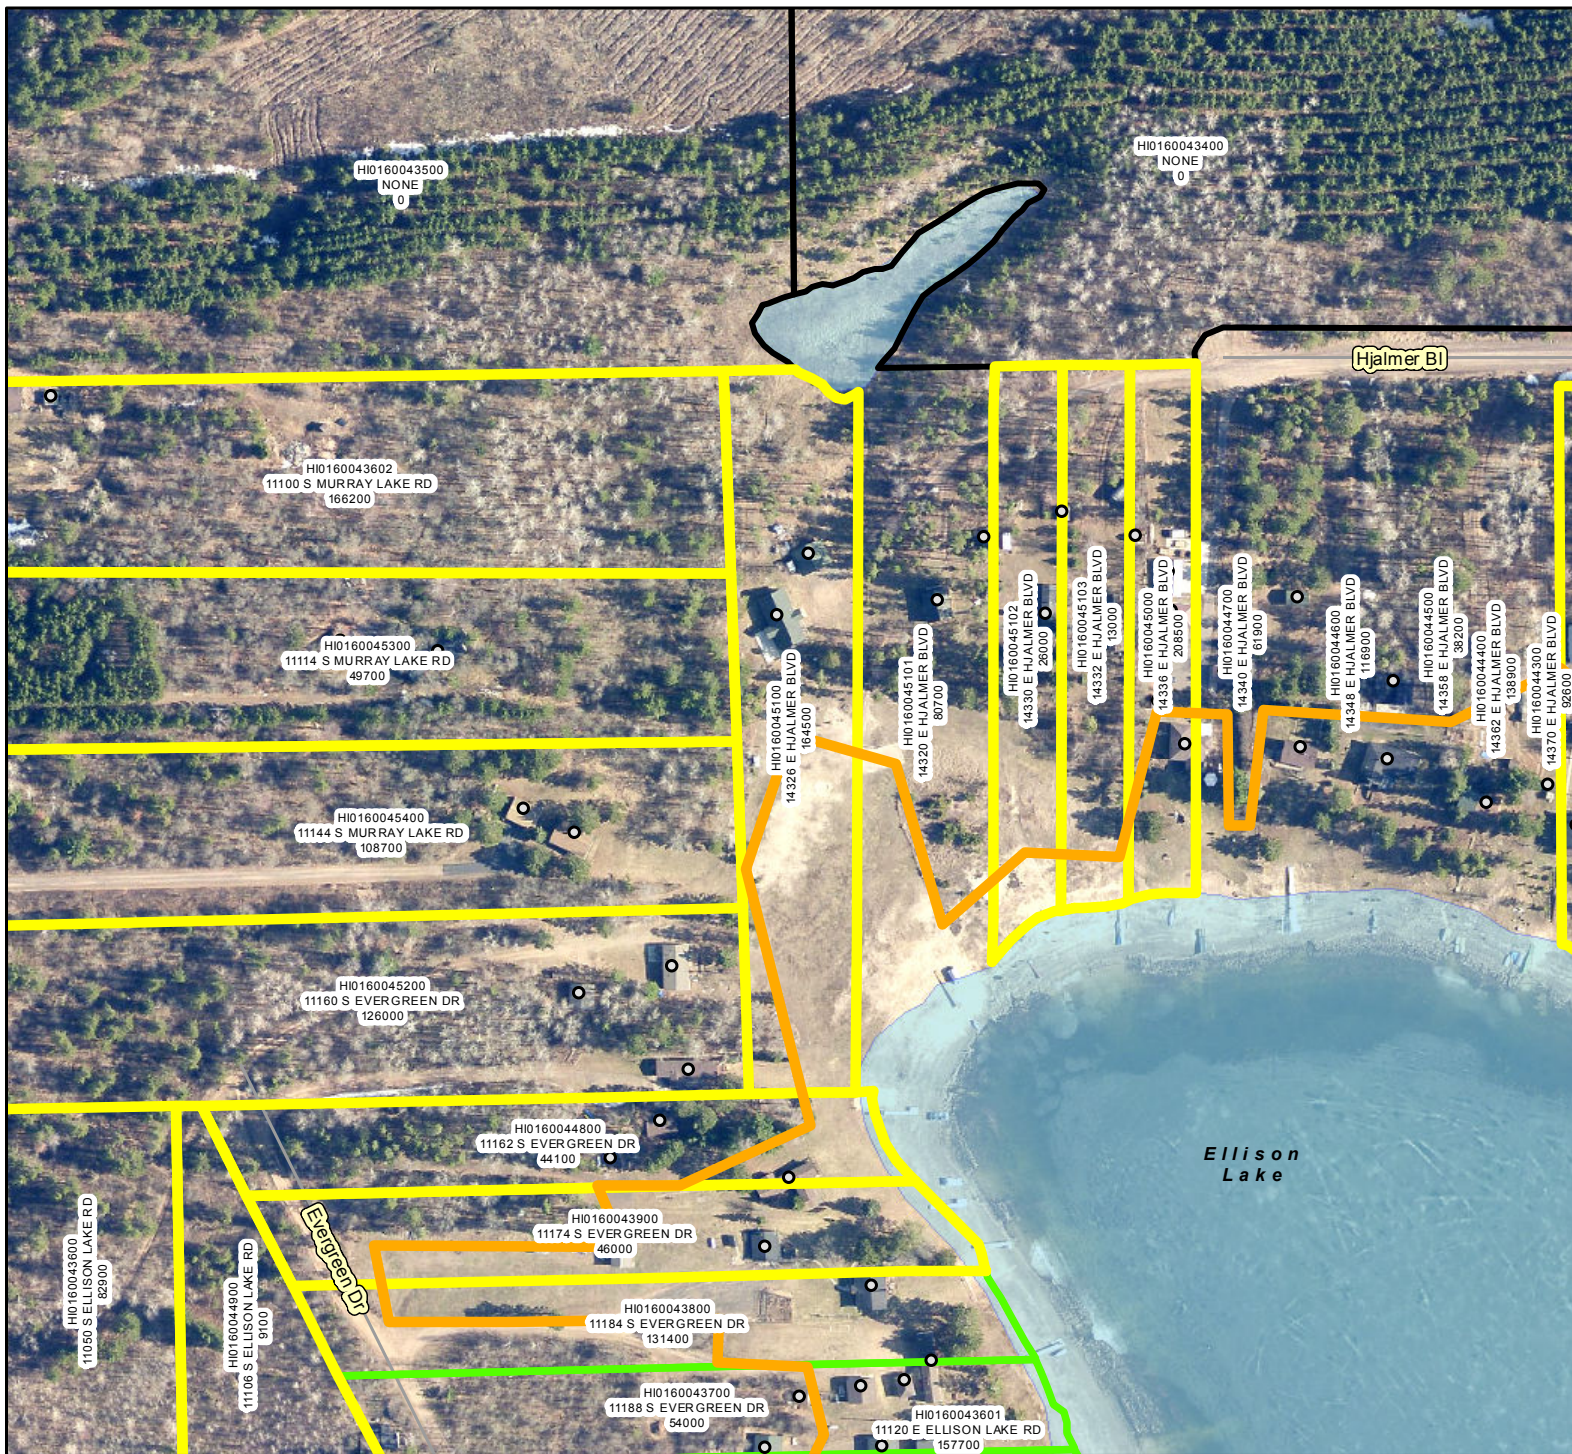

Address
13830 E COUNTY ROAD A

0 85 170 340 510 680 Feet

Legend

- Buildings
- GERMANN ROAD FIRE LINE
- Parcels with Lost Structures
- Parcels with Improved Values
- Land Parcels

Address
14370 E HJALMER BLVD