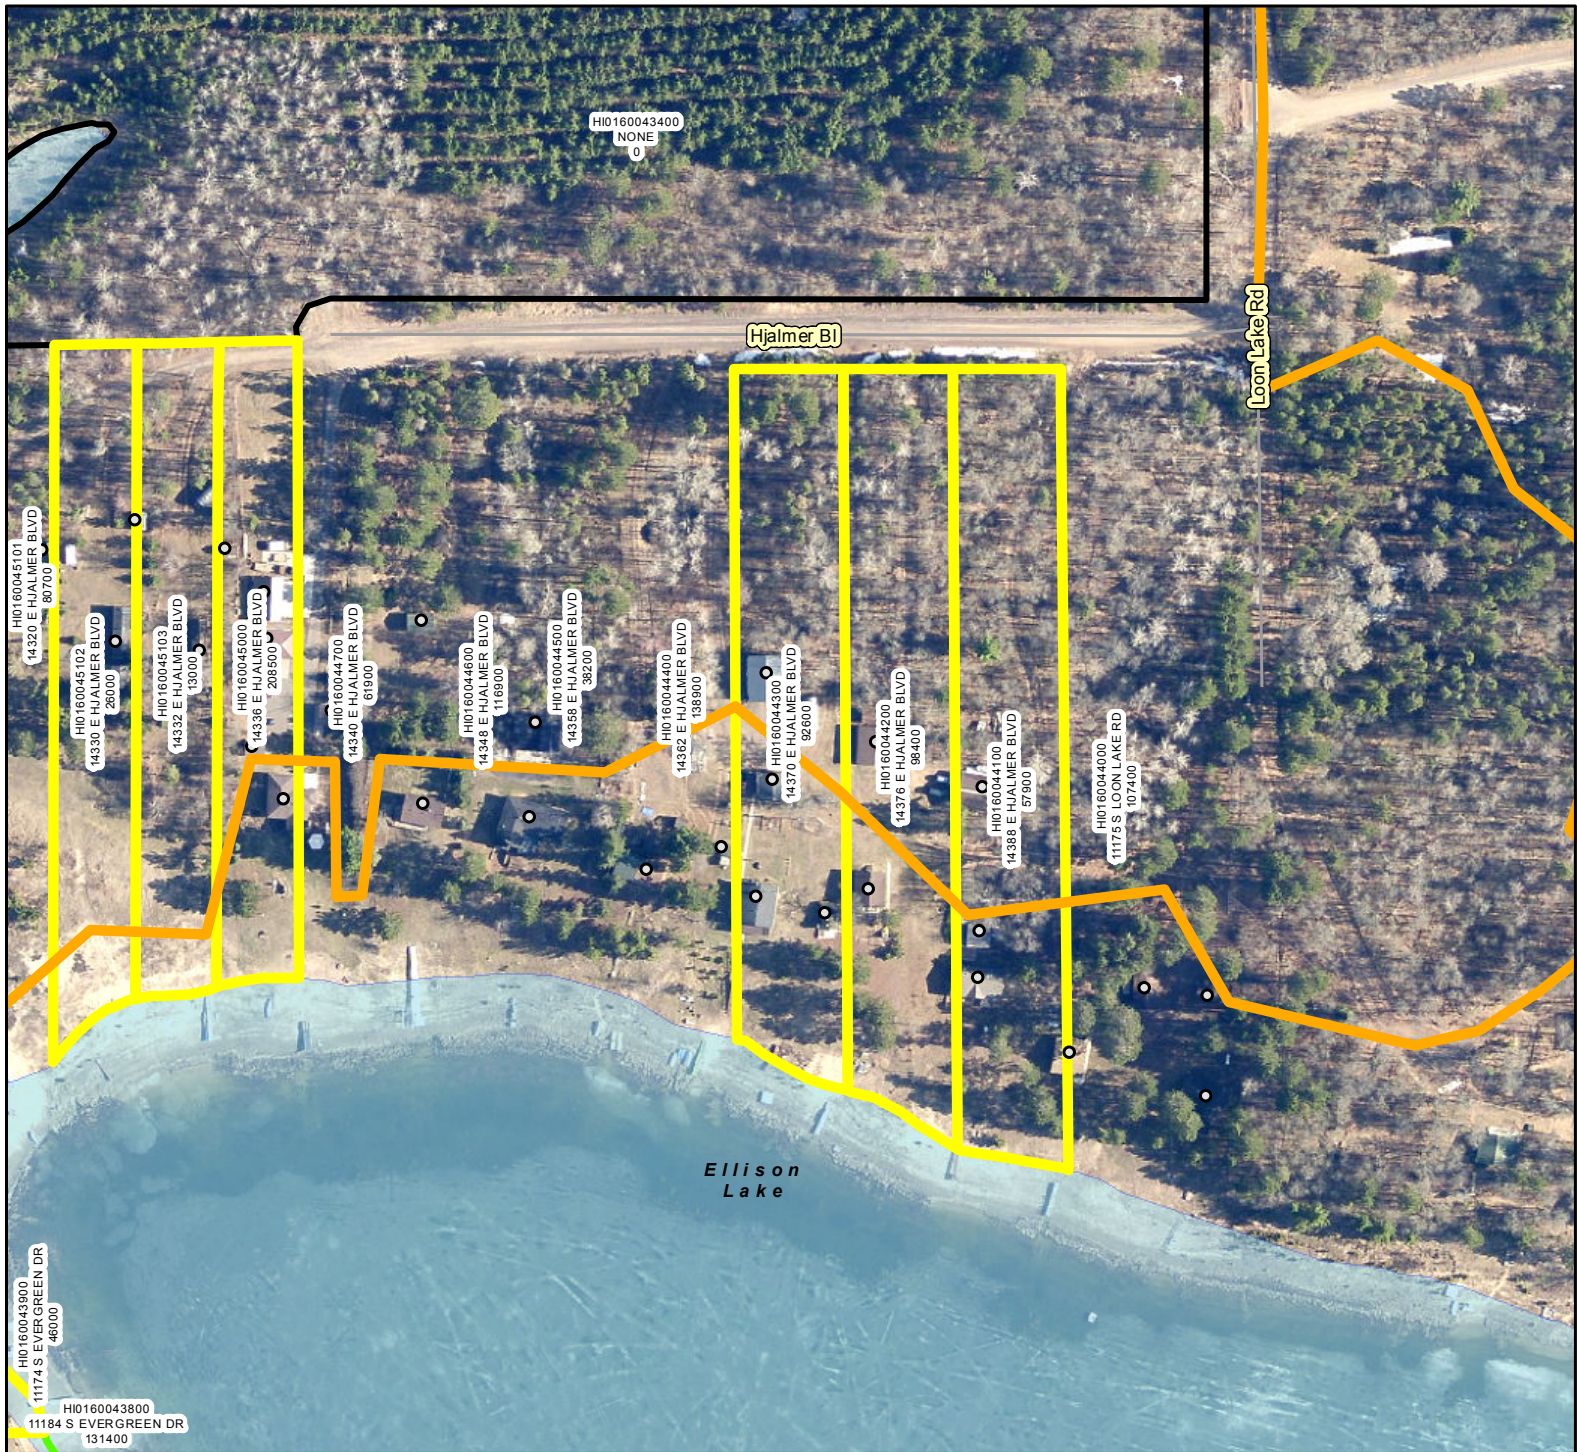

Address
13830 E COUNTY ROAD A

0 85 170 340 510 680 Feet

Legend

- Buildings
- GERMANN ROAD FIRE LINE
- Parcels with Lost Structures
- Parcels with Improved Values
- Land Parcels

Address
14370 E HJALMER BLVD

0 85 170 340 510 680 Feet

Legend

- Buildings NONE
- ▭ GERMANN ROAD FIRE LINE
- ▭ Parcels with Lost Structures
- ▭ Parcels with Improved Values
- ▭ Land Parcels

Address

0 175 350 700 1,050 1,400 Feet