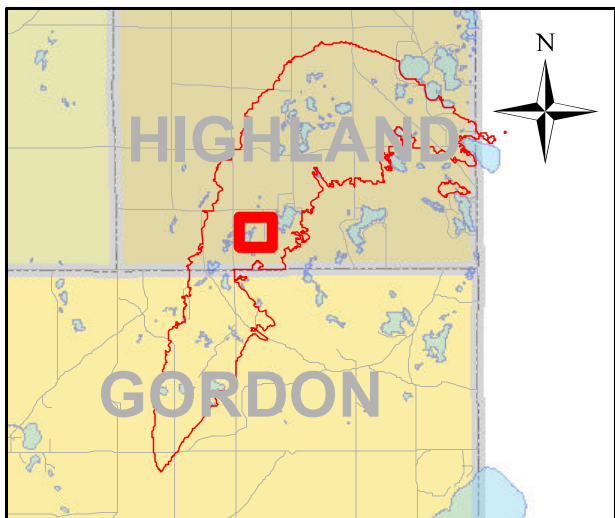

 Feet

Legend

- Buildings
- ▭ GERMANN ROAD FIRE LINE
- ▭ Parcels with Lost Structures
- ▭ Parcels with Improved Values
- ▭ Land Parcels

Address
11726 S SUNSET BLVD

0 160 320 640 960 1,280 Feet

Legend

- Buildings
- ▭ GERMANN ROAD FIRE LINE
- ▭ Parcels with Lost Structures
- ▭ Parcels with Improved Values
- ▭ Land Parcels