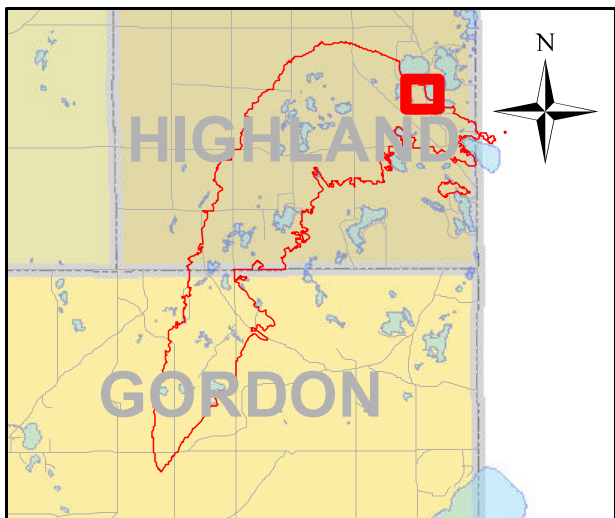

Legend

- Buildings
- ▭ GERMANN ROAD FIRE LINE
- ▭ Parcels with Lost Structures
- ▭ Parcels with Improved Values
- ▭ Land Parcels

Address
10904 S MURRAY LAKE RD

0 170 340 680 1,020 1,360 Feet