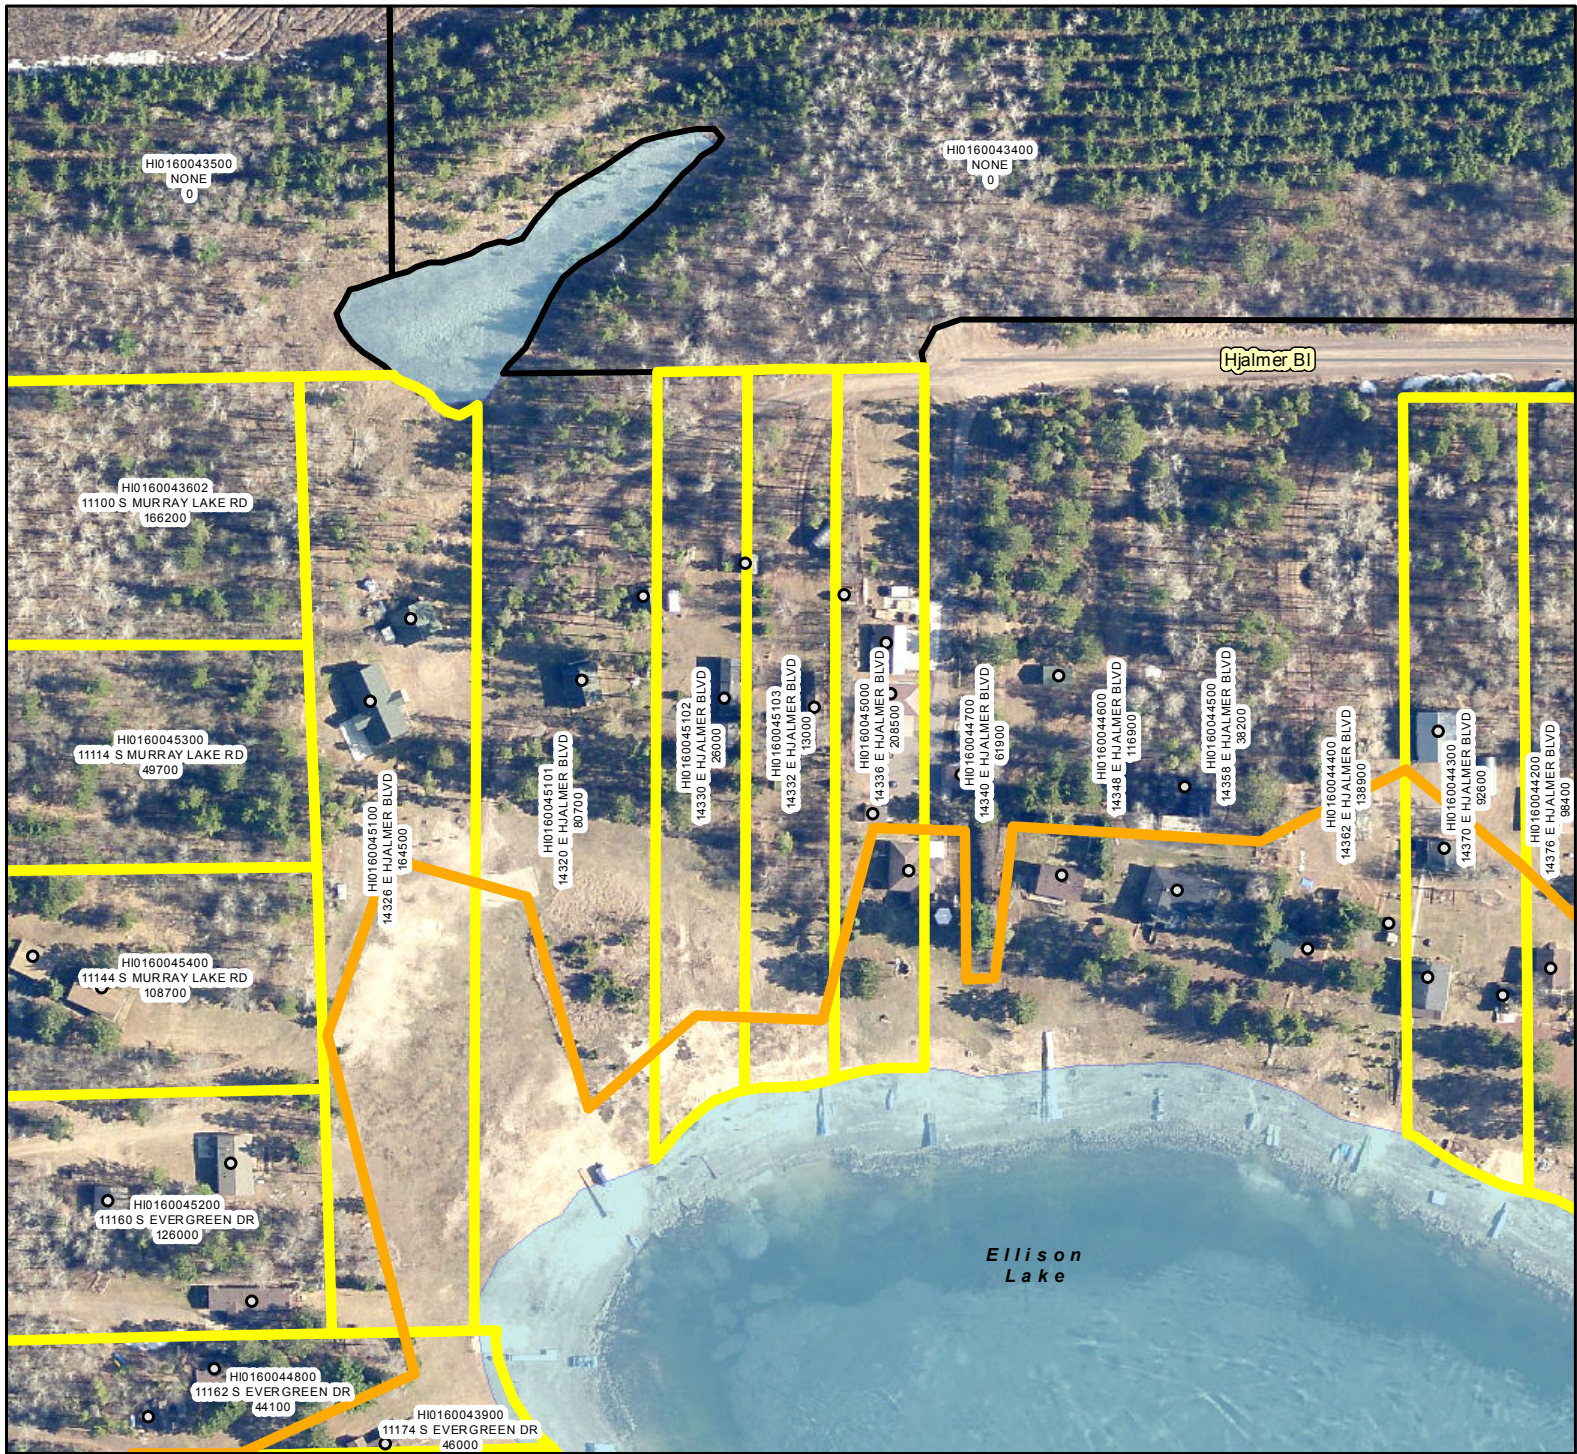

Address
13830 E COUNTY ROAD A

0 85 170 340 510 680 Feet

Legend

- Buildings
- GERMANN ROAD FIRE LINE
- Parcels with Lost Structures
- Parcels with Improved Values
- Land Parcels

Address
14370 E HJALMER BLVD