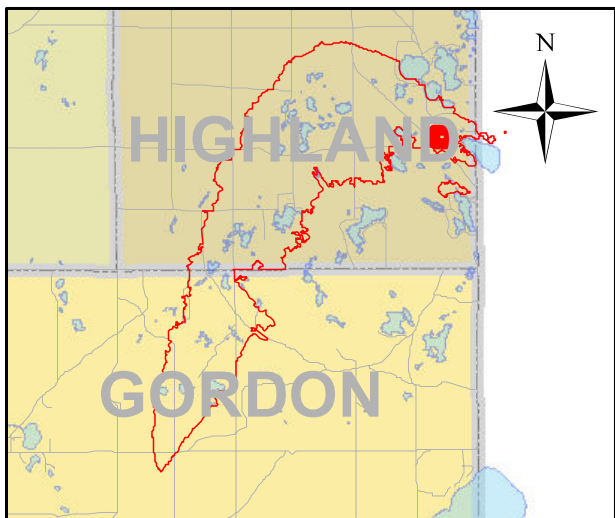

Legend

- Buildings
- GERMANN ROAD FIRE LINE
- Parcels with Lost Structures
- Parcels with Improved Values
- Land Parcels

Address

11135 S MURRAY LAKE RD