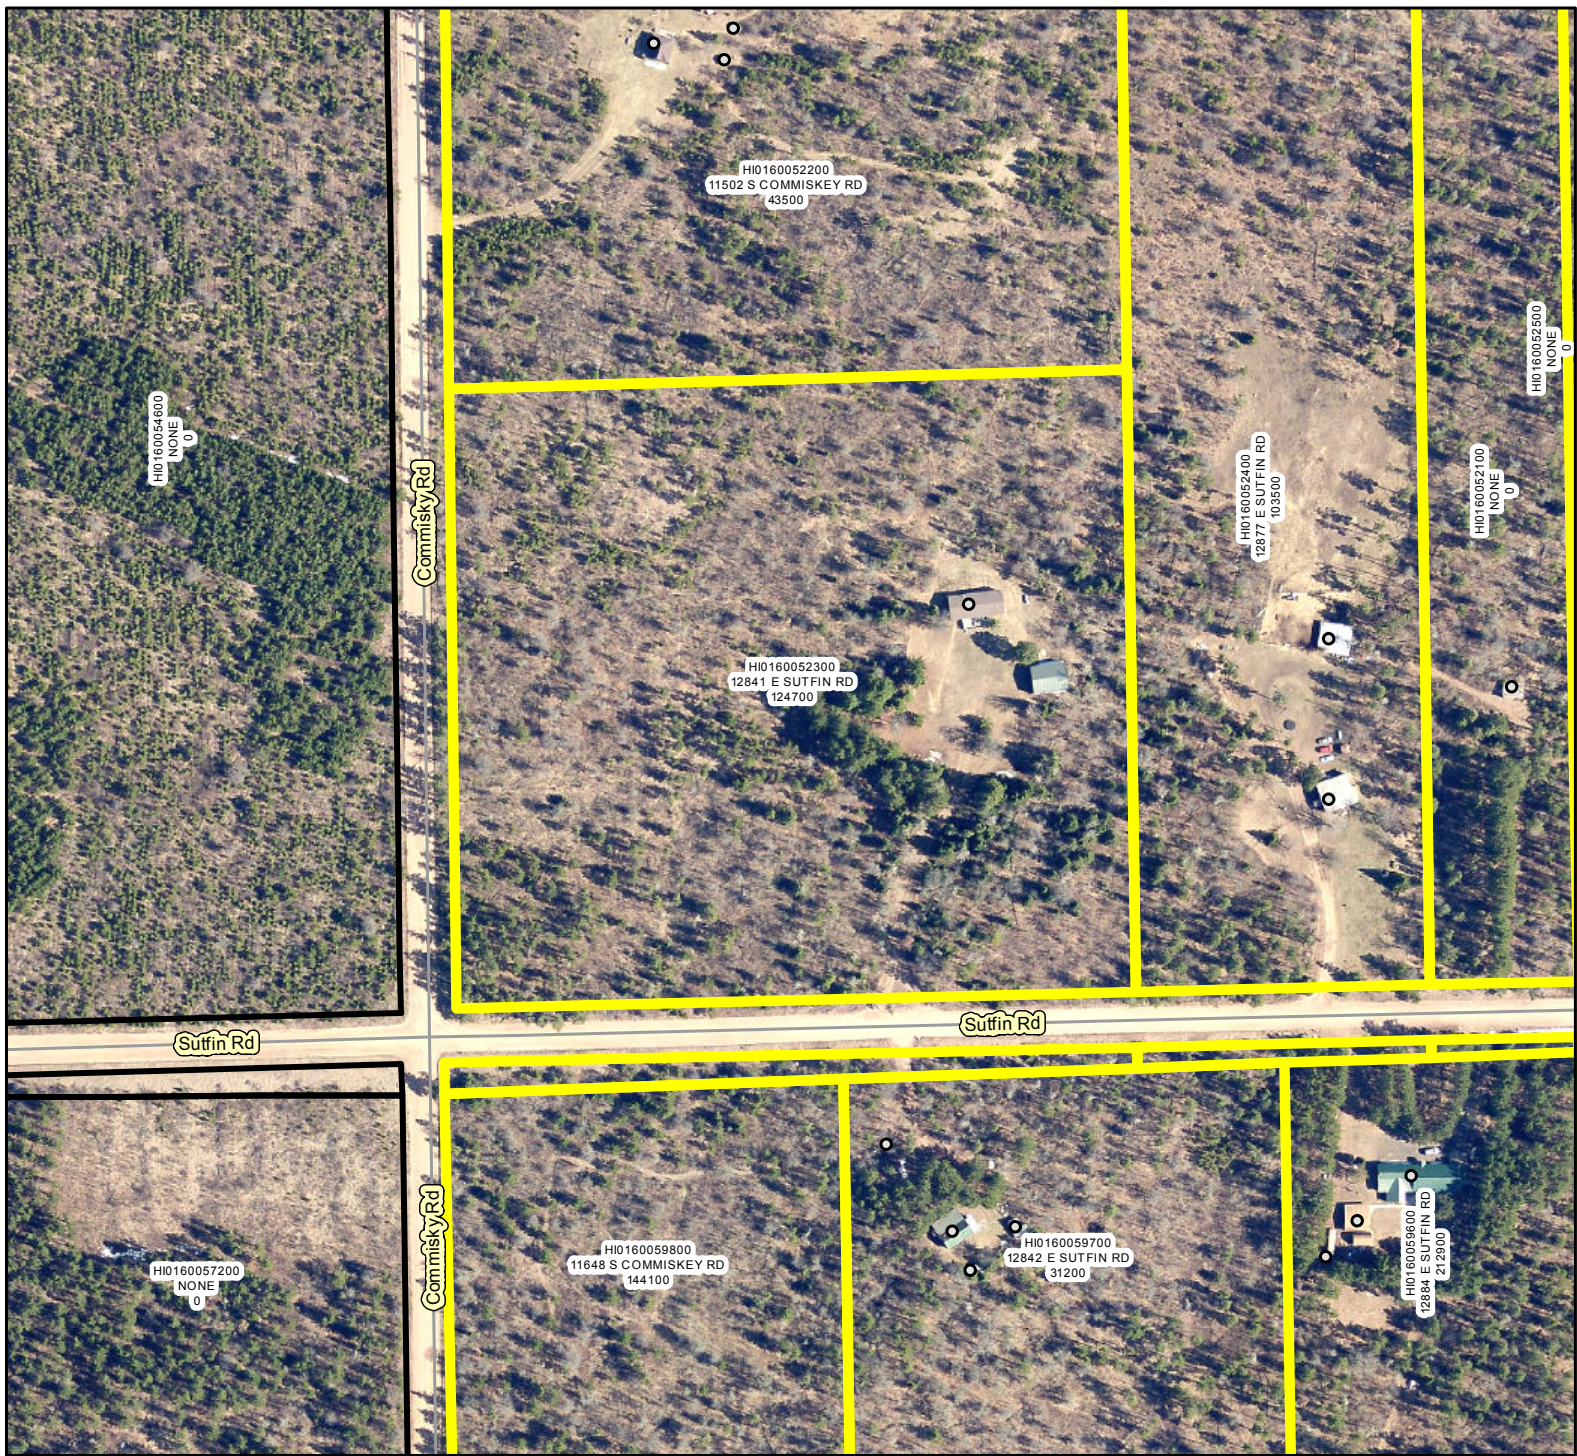

Address
11765 S SUNSET BLVD

0 170 340 680 1,020 1,360 Feet

Legend

- Buildings
- GERMANN ROAD FIRE LINE
- Parcels with Lost Structures
- Parcels with Improved Values
- Land Parcels

Address
12841 E SUTFIN RD