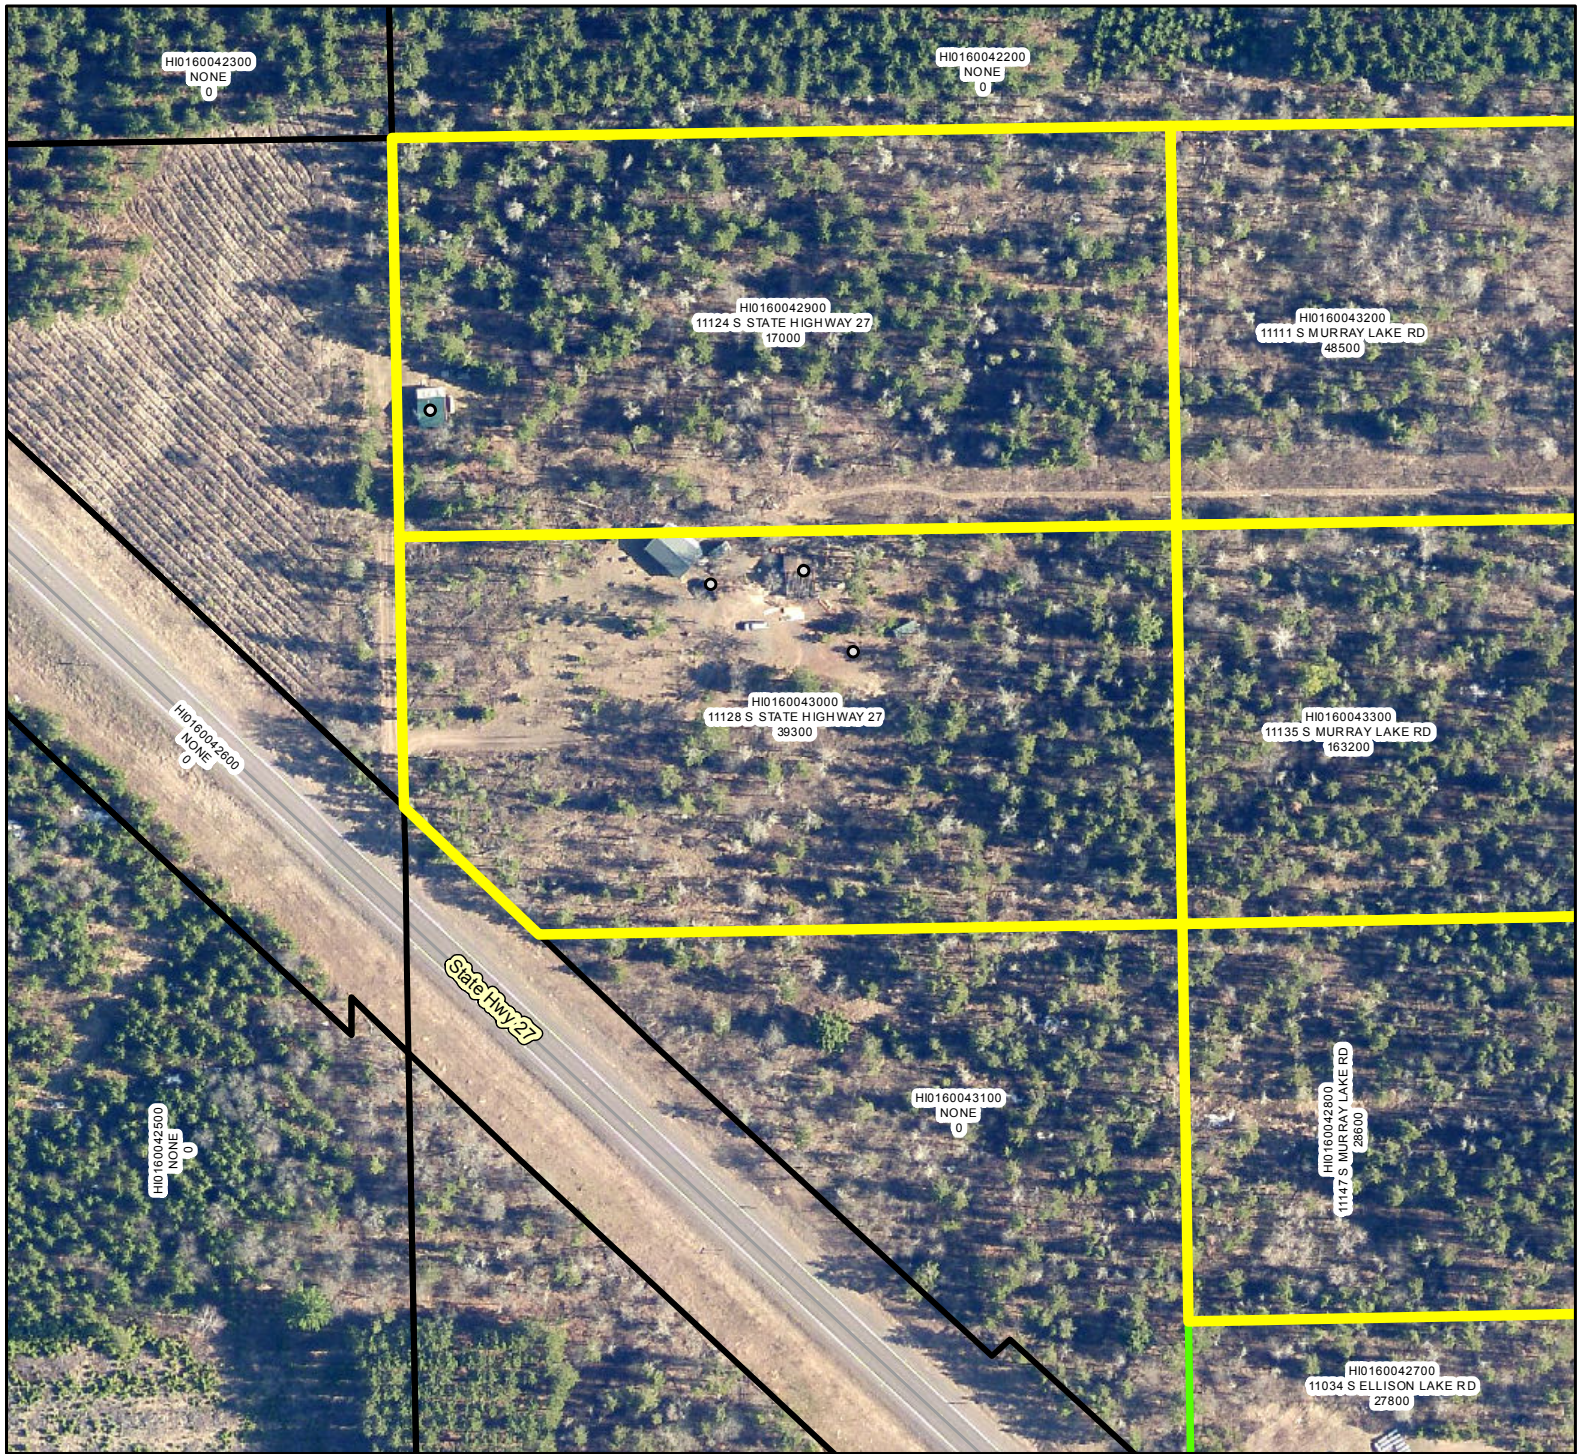

Legend

- Buildings
- GERMANN ROAD FIRE LINE
- Parcels with Lost Structures
- Parcels with Improved Values
- Land Parcels

Address

11128 S STATE HIGHWAY 27