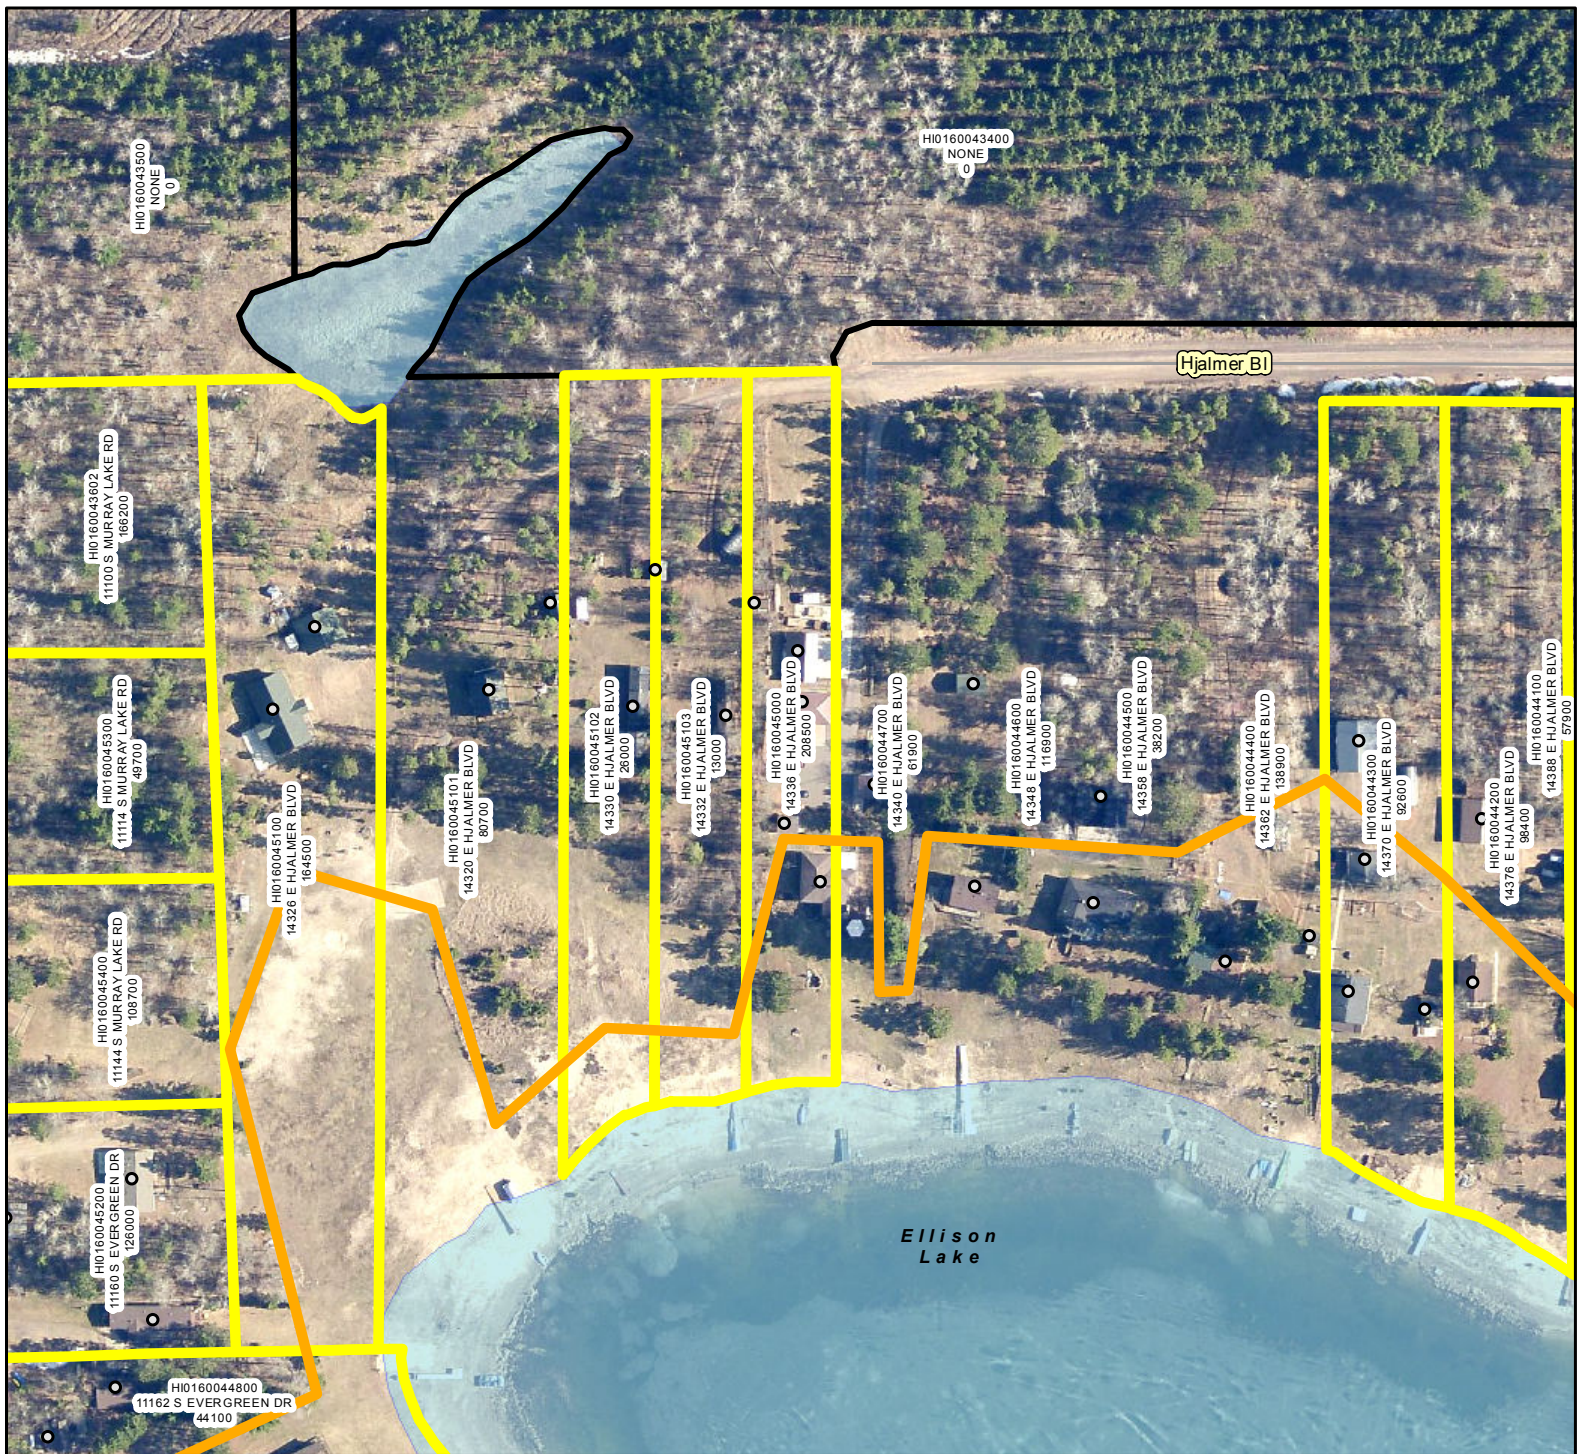

Address
13830 E COUNTY ROAD A

0 85 170 340 510 680 Feet

Legend

- Buildings
- GERMANN ROAD FIRE LINE
- Parcels with Lost Structures
- Parcels with Improved Values
- Land Parcels

Address
14370 E HJALMER BLVD

0 85 170 340 510 680 Feet

Legend

- Buildings NONE
- ▭ GERMANN ROAD FIRE LINE
- ▭ Parcels with Lost Structures
- ▭ Parcels with Improved Values
- ▭ Land Parcels

Address

0 175 350 700 1,050 1,400 Feet