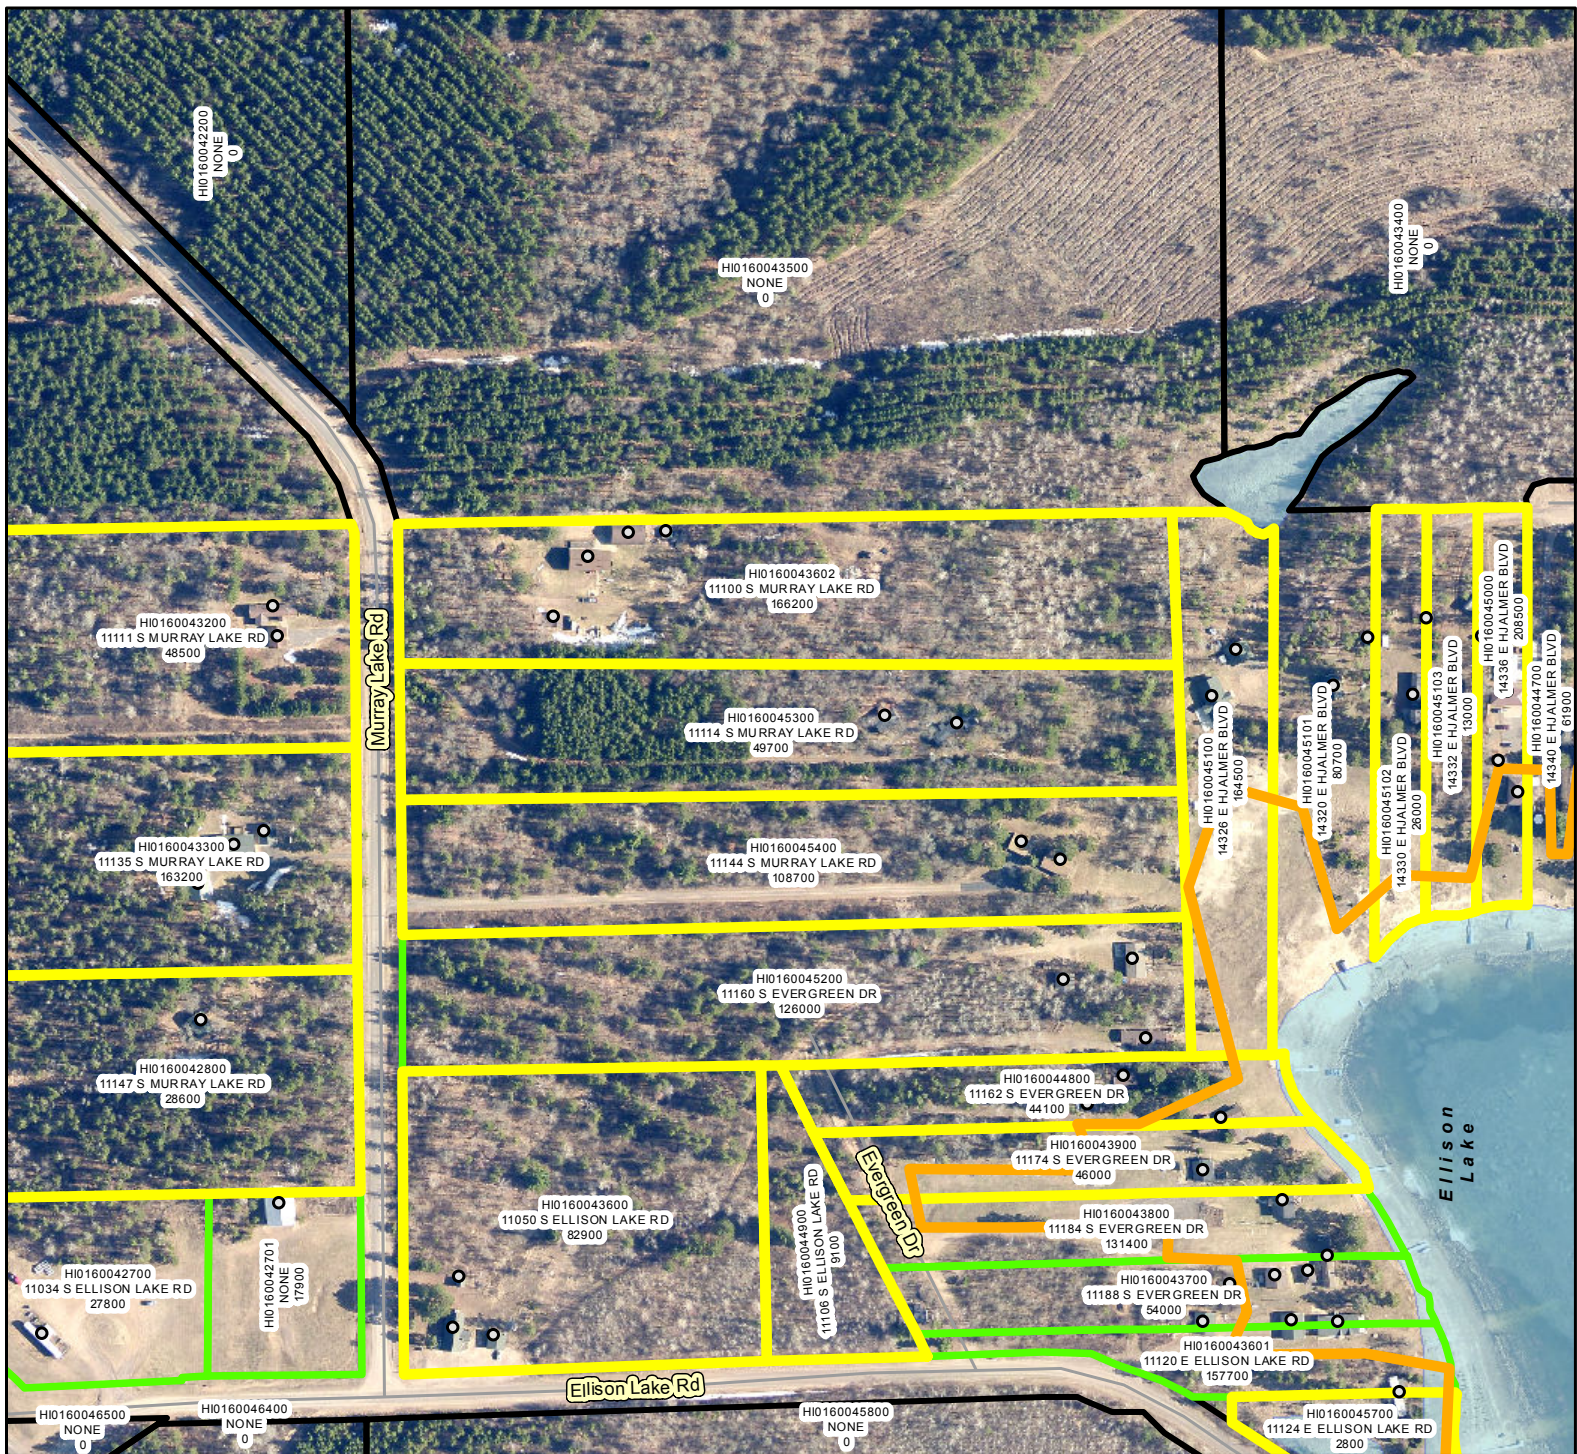

Legend

- Buildings
- ◻ GERMANN ROAD FIRE LINE
- ◻ Parcels with Lost Structures
- ◻ Parcels with Improved Values
- ◻ Land Parcels

Address
10685 S SAND LAKE BLVD

0 170 340 680 1,020 1,360 Feet

Legend

- Buildings
- ▭ GERMANN ROAD FIRE LINE
- ▭ Parcels with Lost Structures
- ▭ Parcels with Improved Values
- ▭ Land Parcels

Address
10708 S SAND LAKE BLVD

0 45 90 180 270 360 Feet

Legend

- Buildings
- ▭ GERMANN ROAD FIRE LINE
- ▭ Parcels with Lost Structures
- ▭ Parcels with Improved Values
- ▭ Land Parcels

Address
10904 S MURRAY LAKE RD

Legend		Address
○	Buildings	11106 S ELLISON LAKE RD
	GERMANN ROAD FIRE LINE	
	Parcels with Lost Structures	
	Parcels with Improved Values	
	Land Parcels	

0 55 110 220 330 440

Feet

Legend

- Buildings
- GERMANN ROAD FIRE LINE
- Parcels with Lost Structures
- Parcels with Improved Values
- Land Parcels

Legend

- Buildings
- GERMANN ROAD FIRE LINE
- Parcels with Lost Structures
- Parcels with Improved Values
- Land Parcels

Address
11162 S EVERGREEN DR

0 95 190 380 570 760 Feet

Legend

- Buildings
- GERMANN ROAD FIRE LINE
- Parcels with Lost Structures
- Parcels with Improved Values
- Land Parcels