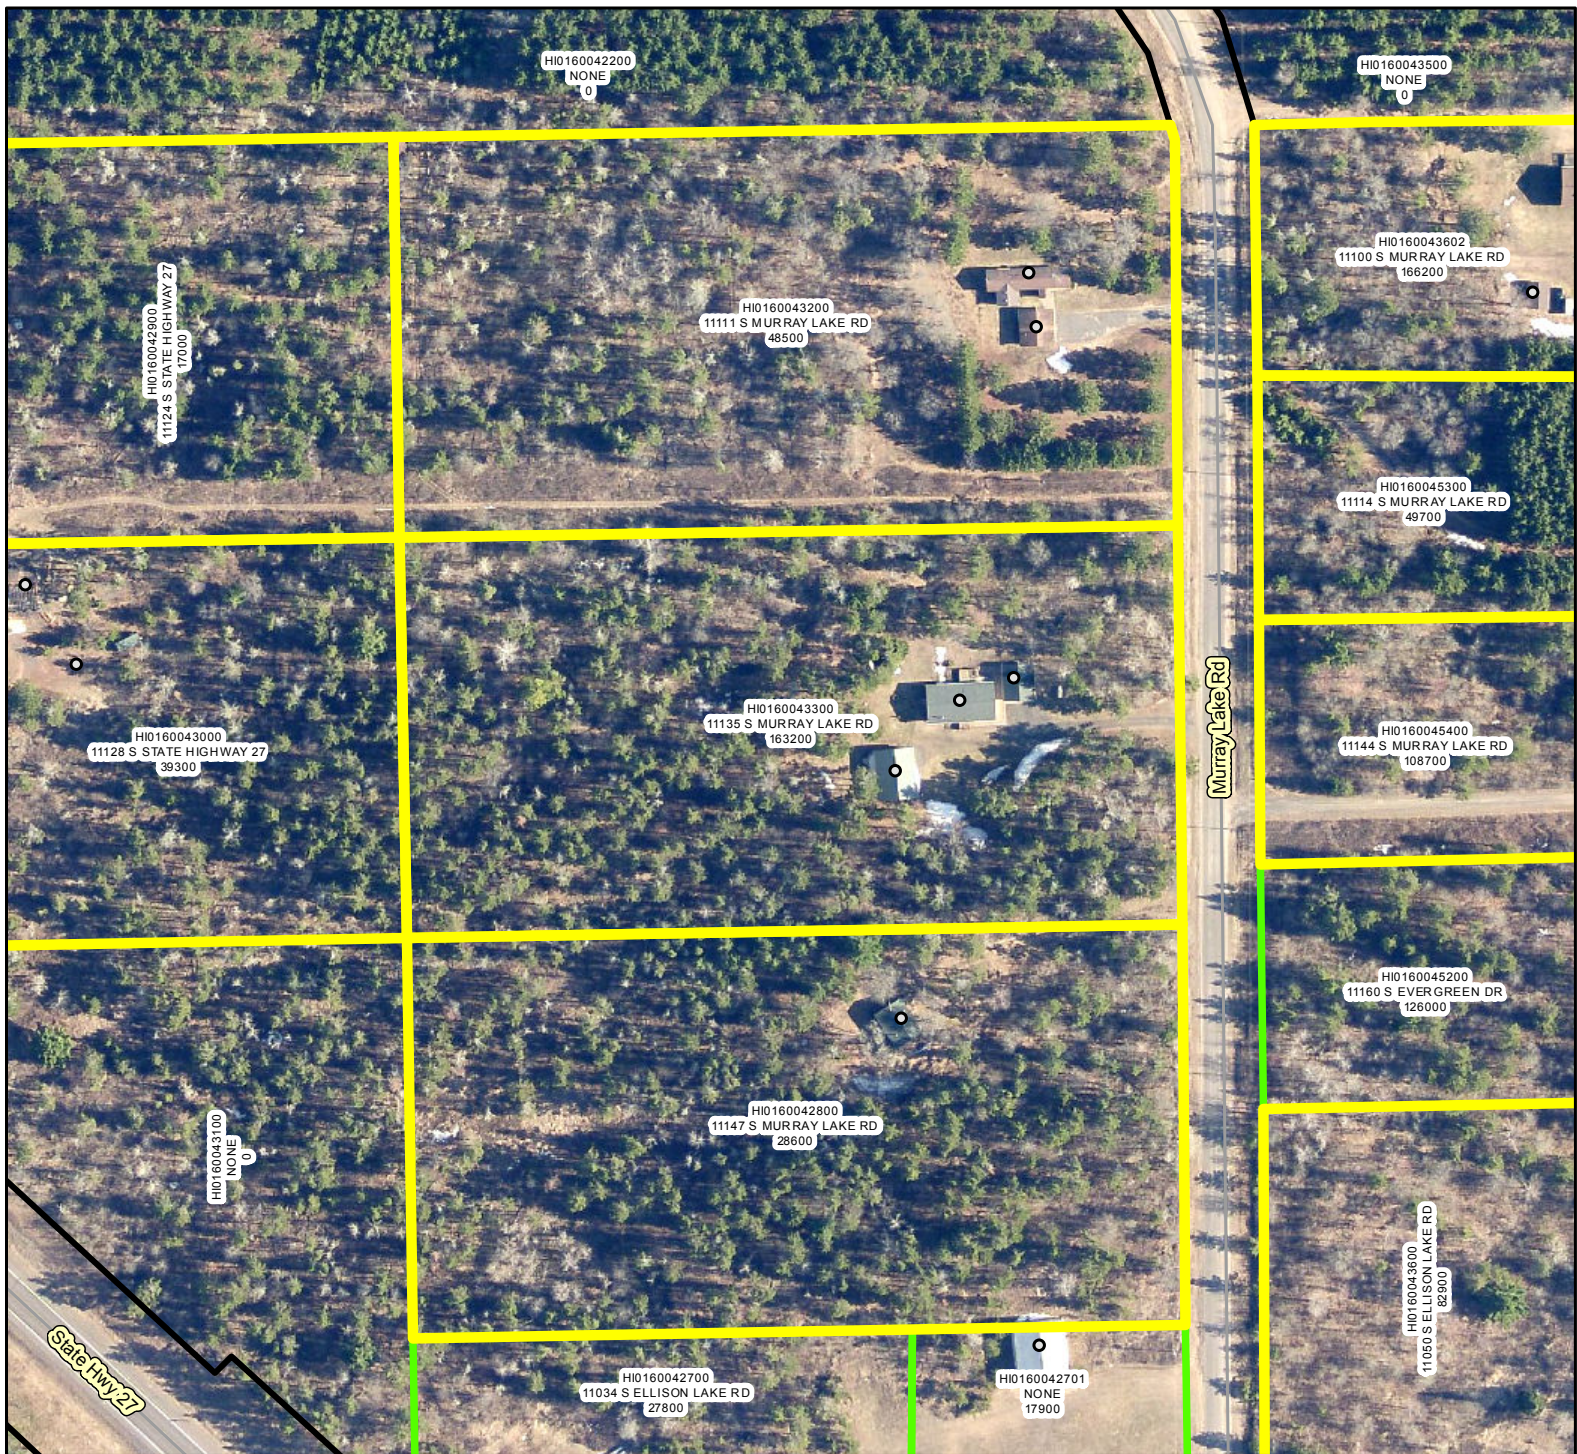

Legend

- Buildings
- GERMANN ROAD FIRE LINE
- Parcels with Lost Structures
- Parcels with Improved Values
- Land Parcels

Address

11135 S MURRAY LAKE RD