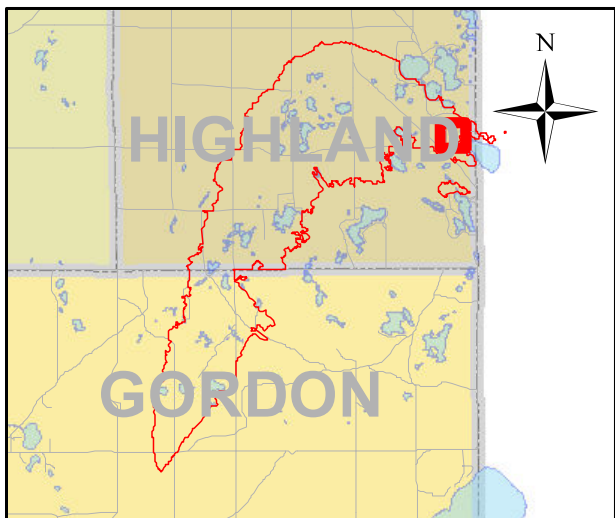

Legend		Address
○	Buildings	11106 S ELLISON LAKE RD
	GERMANN ROAD FIRE LINE	
	Parcels with Lost Structures	
	Parcels with Improved Values	
	Land Parcels	

0 55 110 220 330 440

Feet

Legend

- Buildings
- GERMANN ROAD FIRE LINE
- Parcels with Lost Structures
- Parcels with Improved Values
- Land Parcels