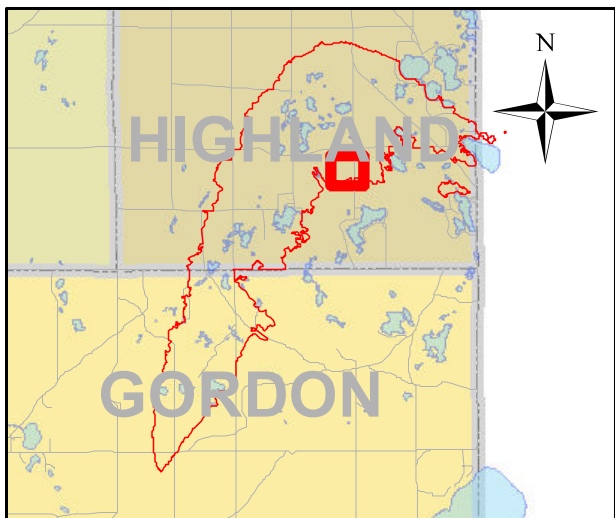

Legend

- Buildings
- GERMANN ROAD FIRE LINE
- Parcels with Lost Structures
- Parcels with Improved Values
- Land Parcels

Address
11162 S EVERGREEN DR

0 95 190 380 570 760 Feet

Legend

- Buildings
- GERMANN ROAD FIRE LINE
- Parcels with Lost Structures
- Parcels with Improved Values
- Land Parcels