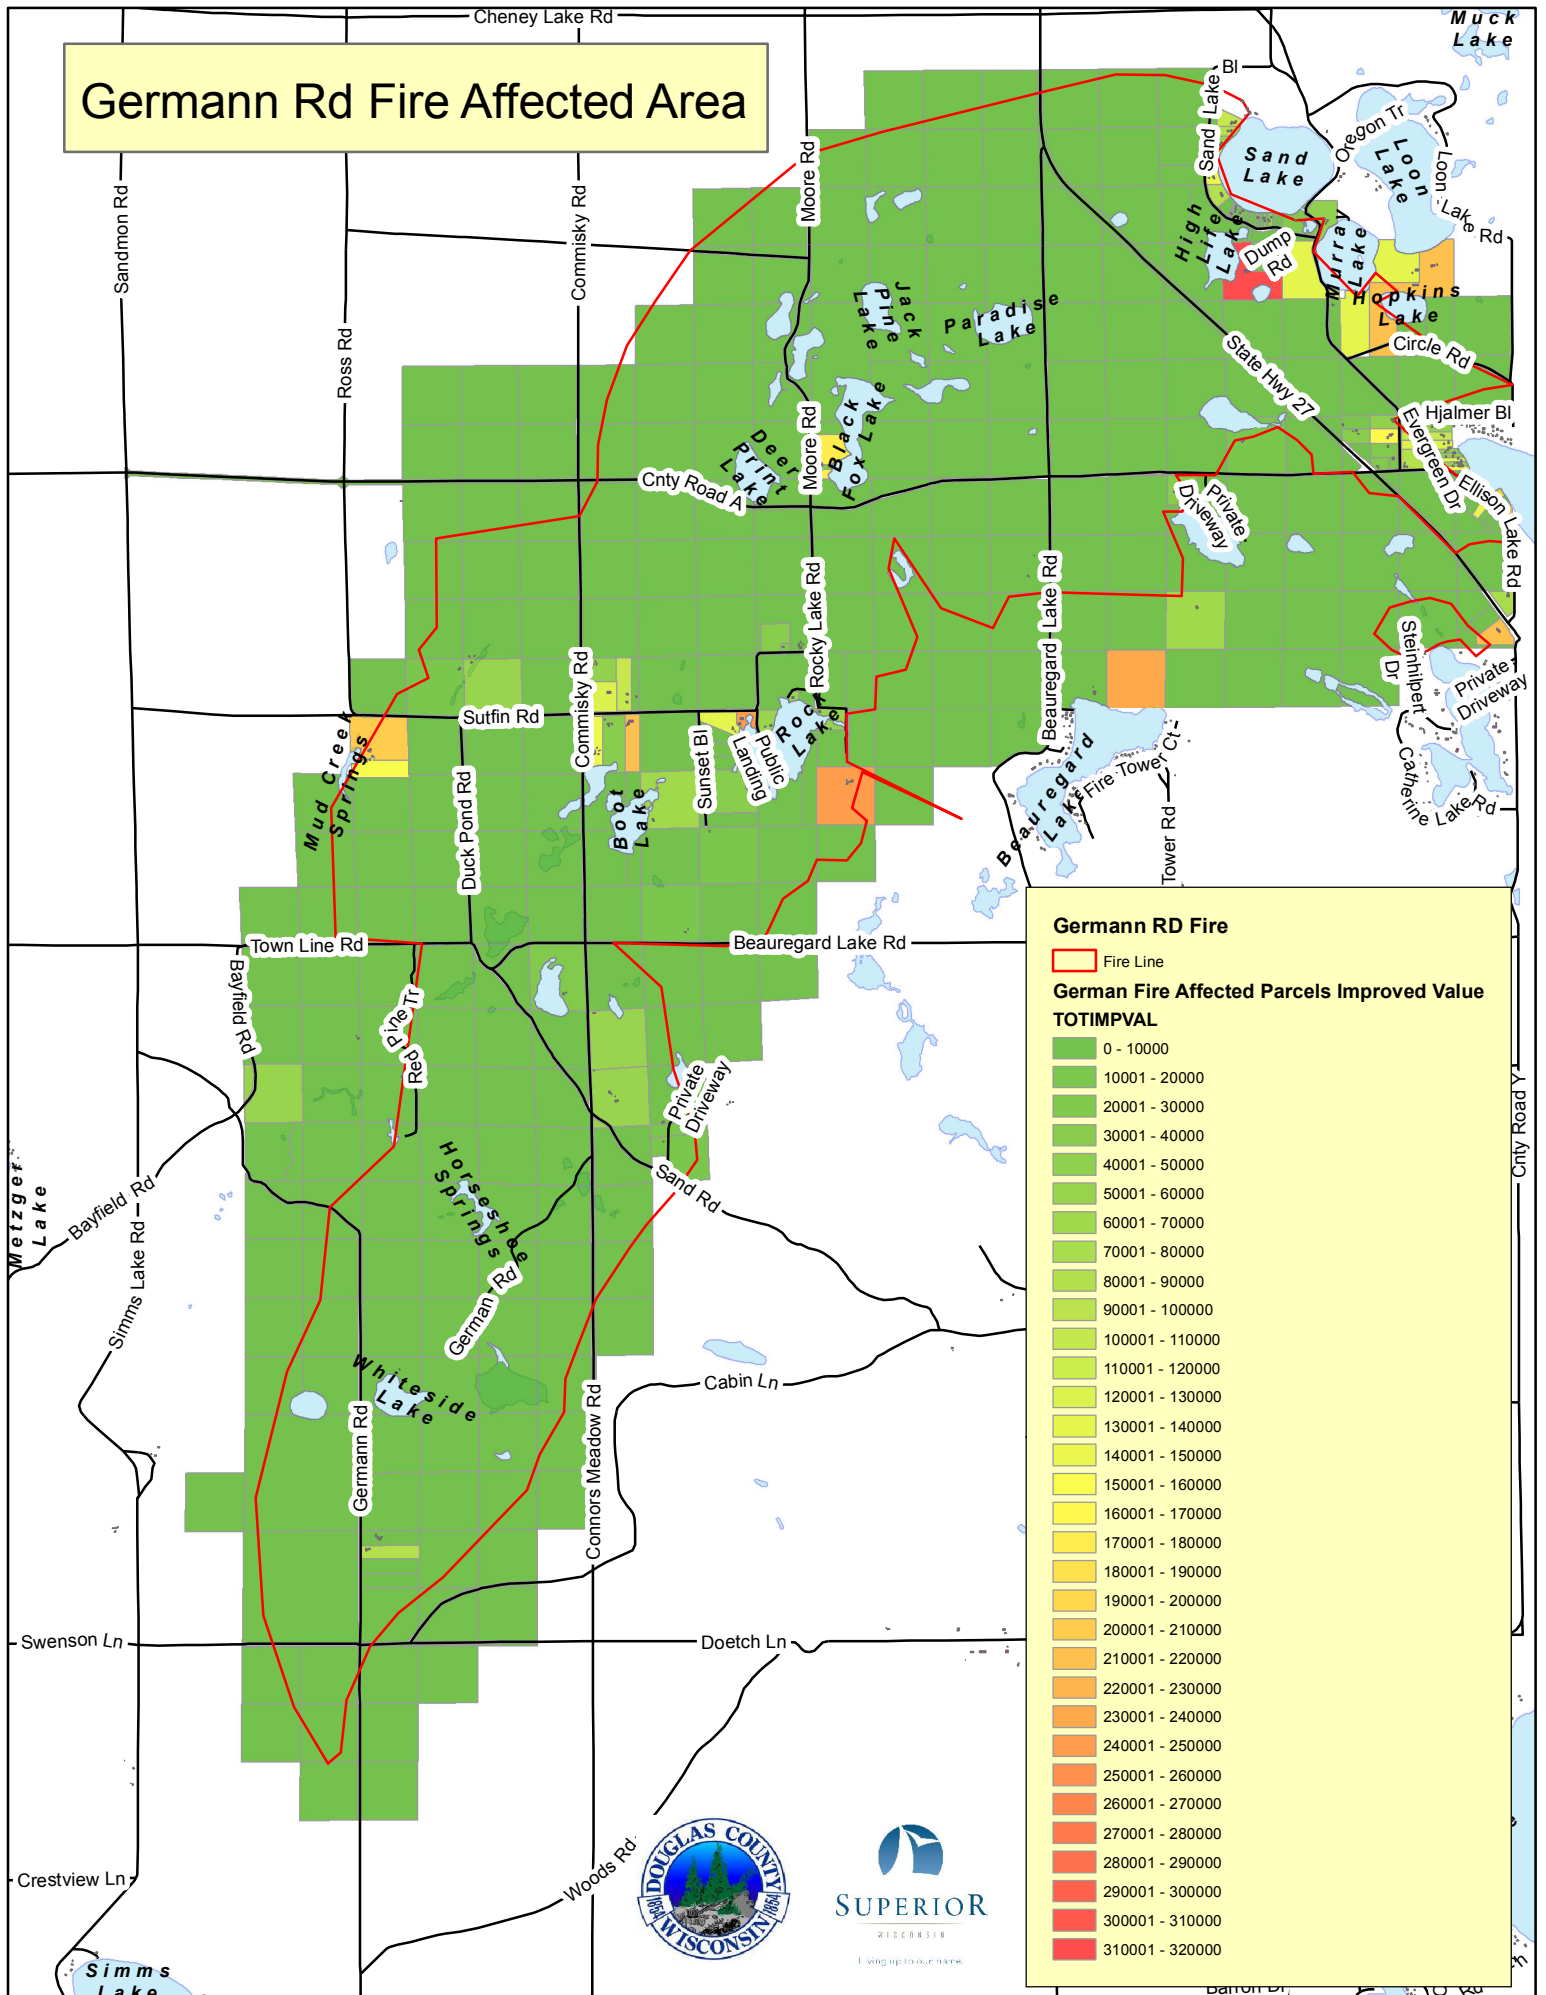

Germann Road Wildfire

May 14-16, 2013

Douglas County Wisconsin

Pre- Fire Photos taken May 7-10, 2013 Mapbook Updated July 19, 2013

Germann Rd Fire Affected Area

Germann RD Fire

Fire Line

German Fire Affected Parcels Improved Value TOTIMPVAL

0 - 10000
10001 - 20000
20001 - 30000
30001 - 40000
40001 - 50000
50001 - 60000
60001 - 70000
70001 - 80000
80001 - 90000
90001 - 100000
100001 - 110000
110001 - 120000
120001 - 130000
130001 - 140000
140001 - 150000
150001 - 160000
160001 - 170000
170001 - 180000
180001 - 190000
190001 - 200000
200001 - 210000
210001 - 220000
220001 - 230000
230001 - 240000
240001 - 250000
250001 - 260000
260001 - 270000
270001 - 280000
280001 - 290000
290001 - 300000
300001 - 310000
310001 - 320000

Living up to our name

Germann Rd Fire Affected Area

Germann RD Fire
Fire Line

Properties with Structure Loss

Legend

-  Fire Line
-  Buildings
-  Land Parcels
-  Germann Road Parcels with Loss

Legend		Address	
○	Buildings	10514 S SAND LAKE BLVD	
	GERMANN ROAD FIRE LINE		
	Parcels with Lost Structures		
	Parcels with Improved Values		
	Land Parcels		

Legend

- Buildings
- ◻ GERMANN ROAD FIRE LINE
- ◻ Parcels with Lost Structures
- ◻ Parcels with Improved Values
- ◻ Land Parcels

Address
10685 S SAND LAKE BLVD

0 170 340 680 1,020 1,360 Feet

Legend

- Buildings
- ▭ GERMANN ROAD FIRE LINE
- ▭ Parcels with Lost Structures
- ▭ Parcels with Improved Values
- ▭ Land Parcels