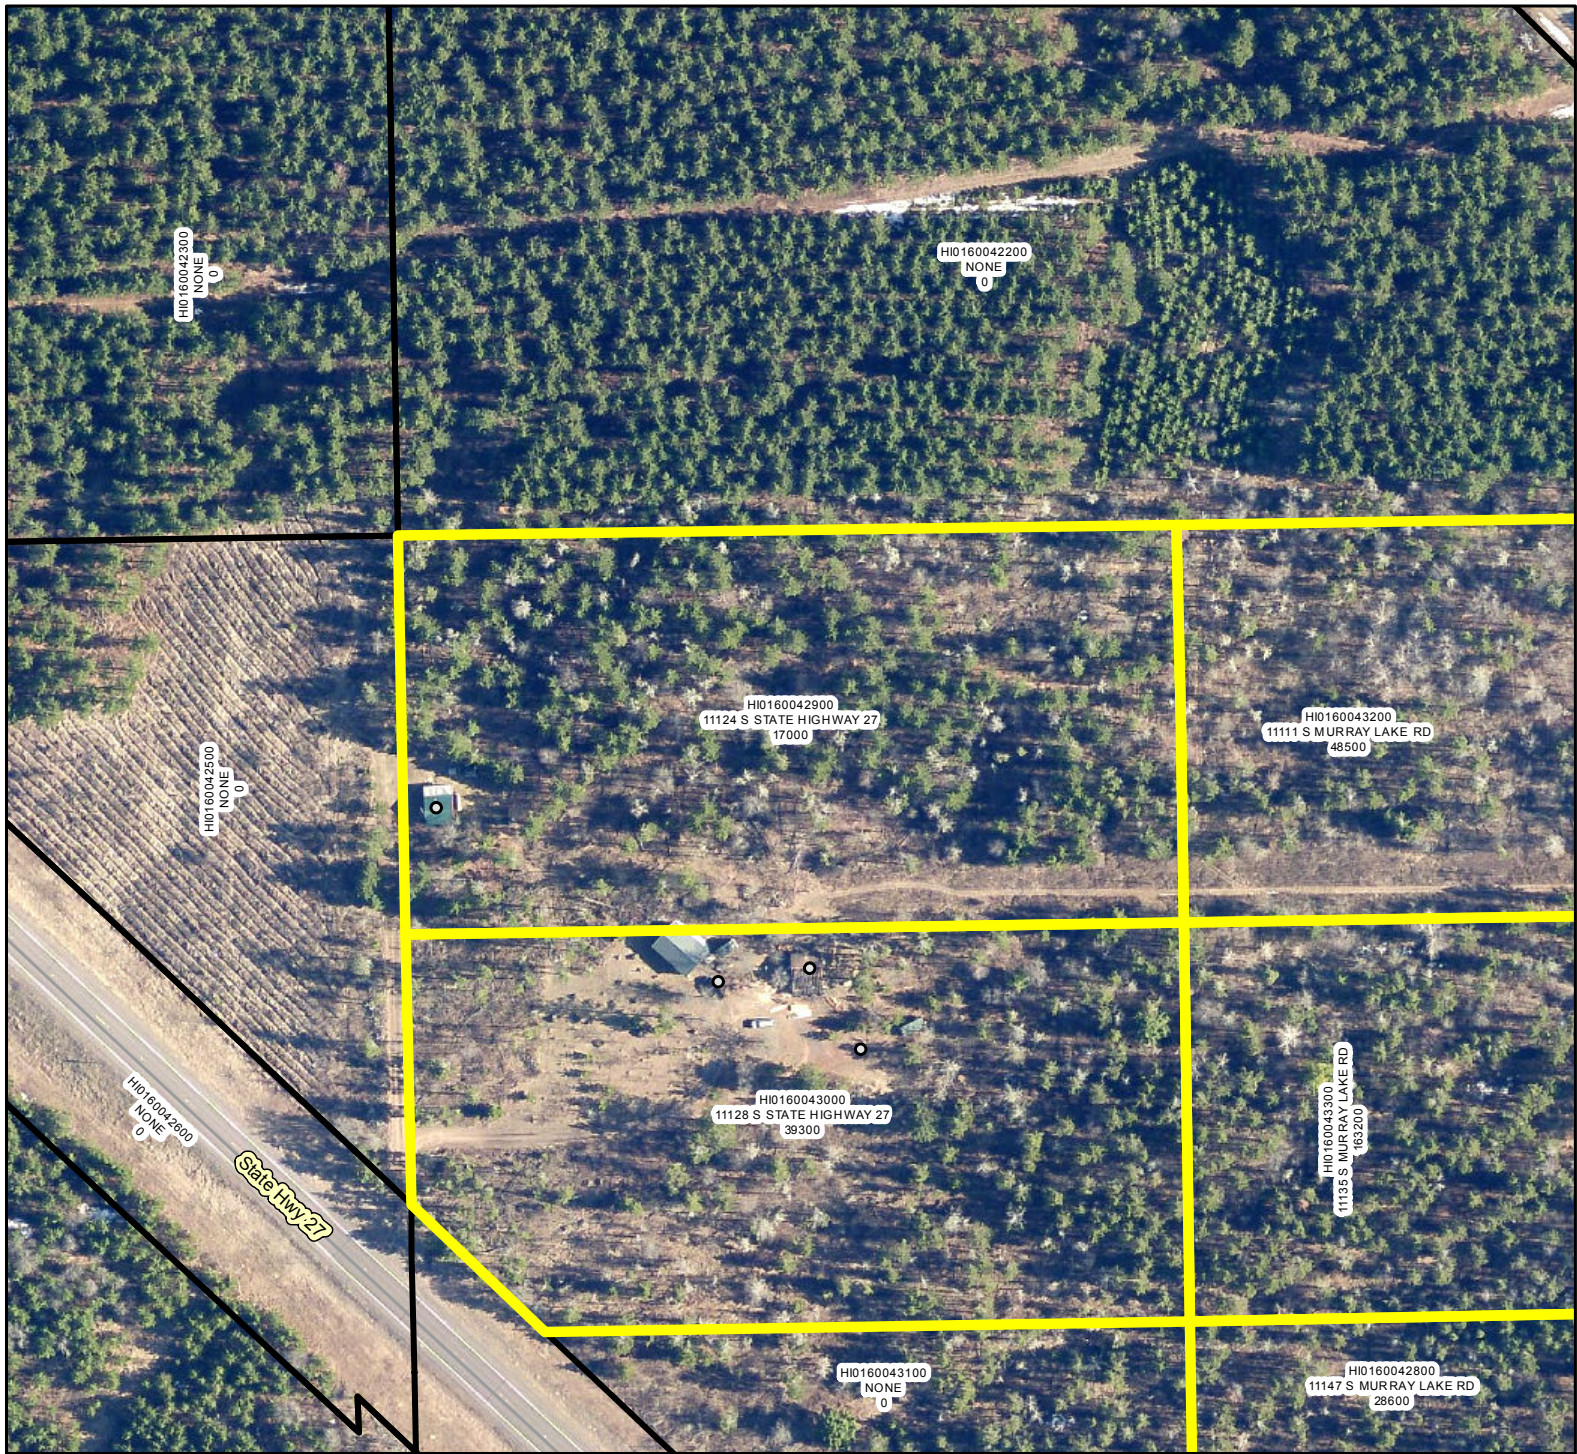

Legend

- Buildings
- GERMANN ROAD FIRE LINE
- Parcels with Lost Structures
- Parcels with Improved Values
- Land Parcels

Address

11124 S STATE HIGHWAY 27

0 75 150 300 450 600 Feet