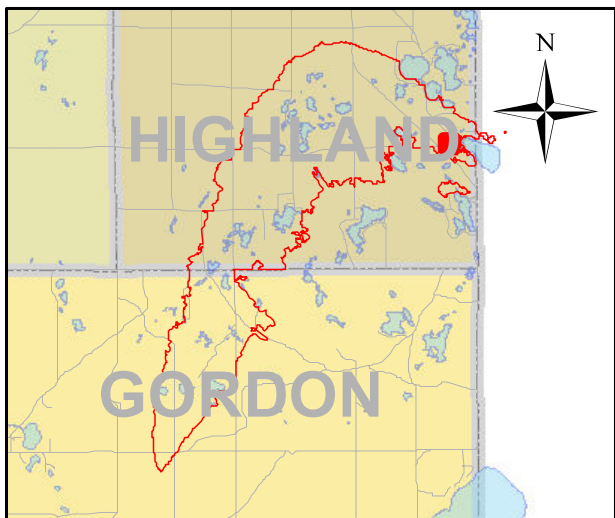

Legend		Address
○	Buildings	11050 S ELLISON LAKE RD
	GERMANN ROAD FIRE LINE	
	Parcels with Lost Structures	
	Parcels with Improved Values	
	Land Parcels	

0 62.5 125 250 375 500 Feet