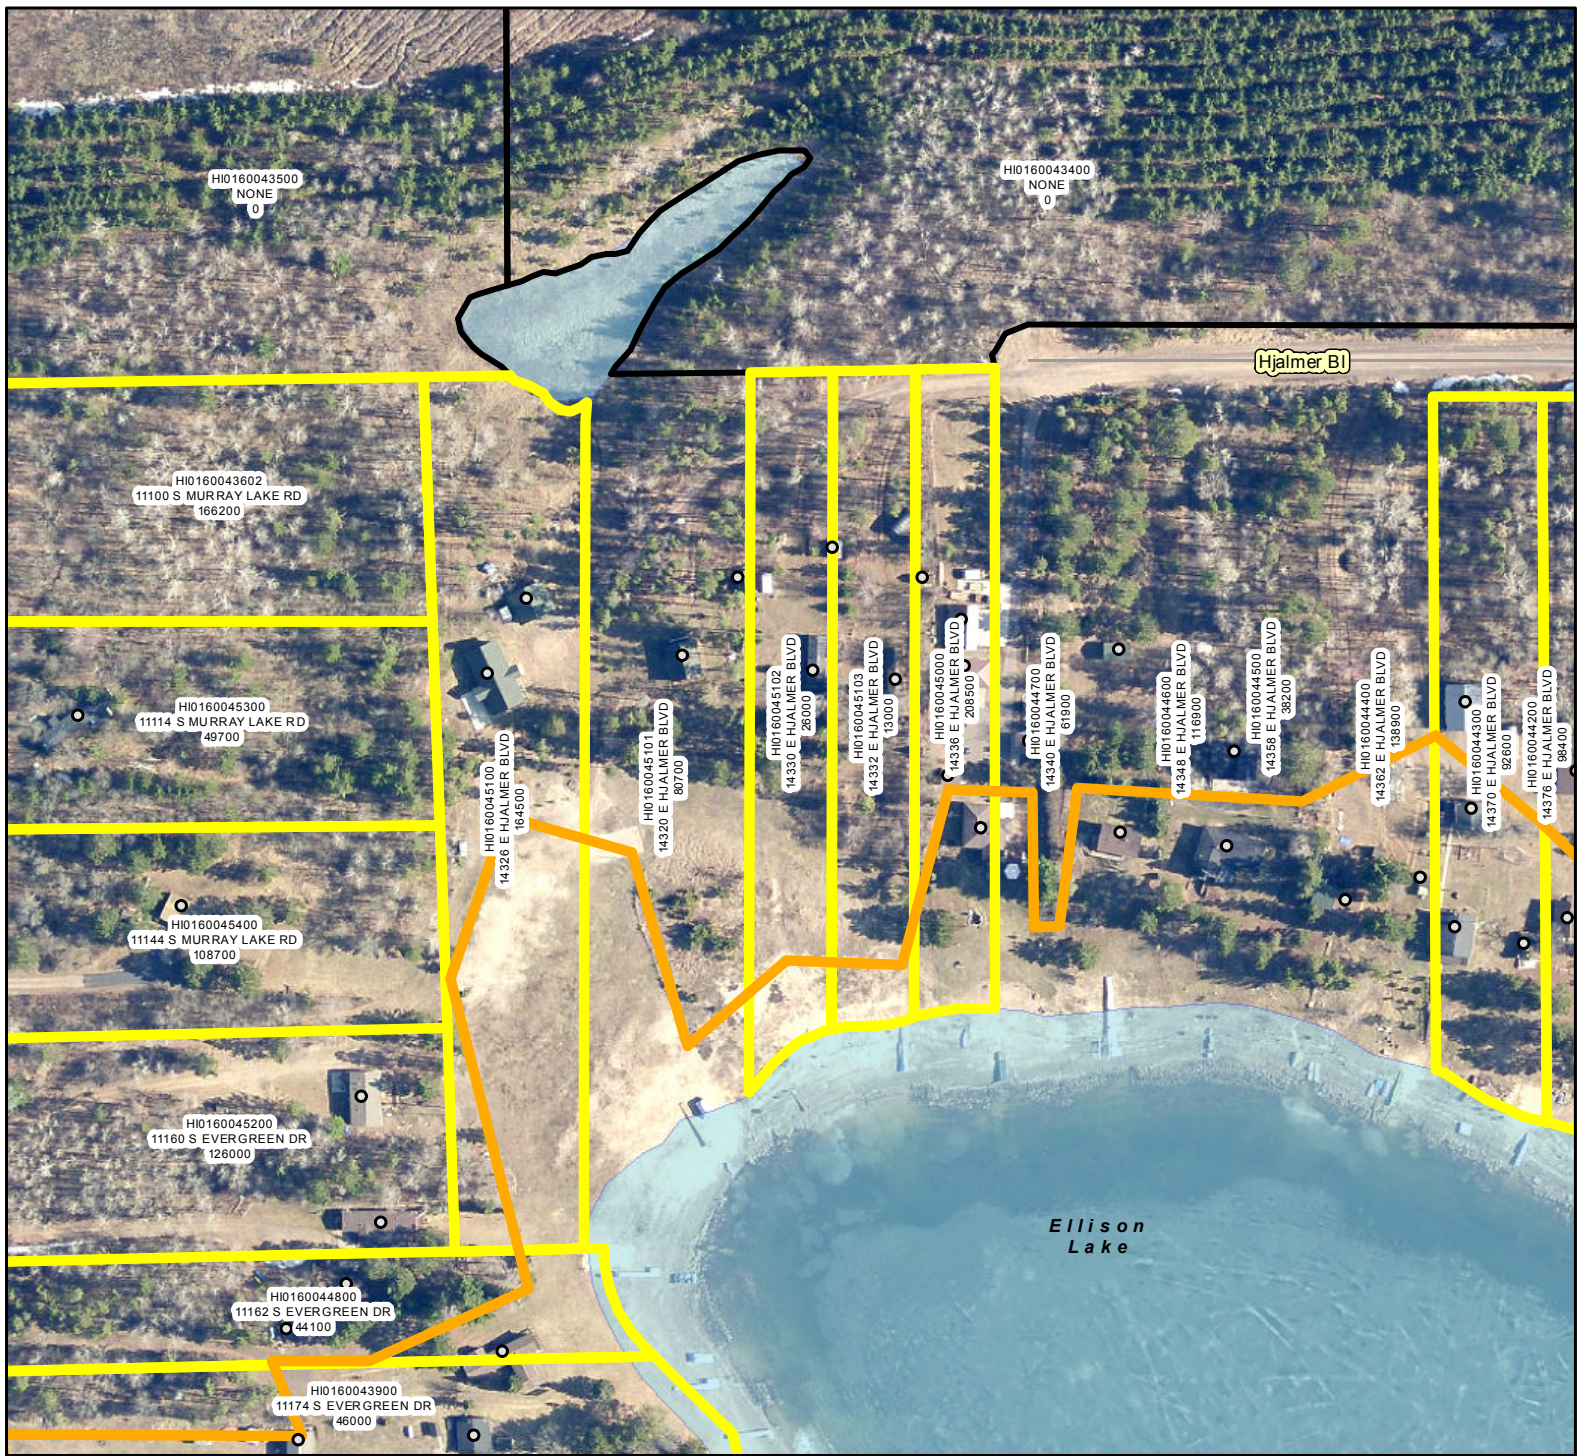

Address
13830 E COUNTY ROAD A

0 85 170 340 510 680 Feet

Legend

- Buildings
- GERMANN ROAD FIRE LINE
- Parcels with Lost Structures
- Parcels with Improved Values
- Land Parcels

Address
14370 E HJALMER BLVD