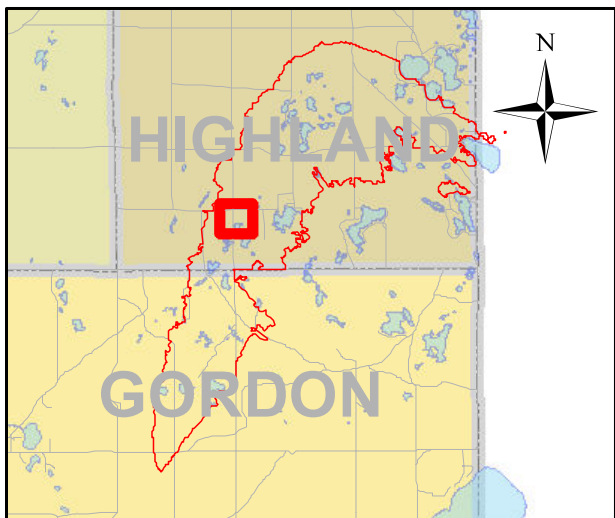

Legend		Address
○	Buildings	11648 S COMMISKEY RD
	GERMANN ROAD FIRE LINE	
	Parcels with Lost Structures	
	Parcels with Improved Values	
	Land Parcels	

0   170   340   680   1,020   1,360

Feet