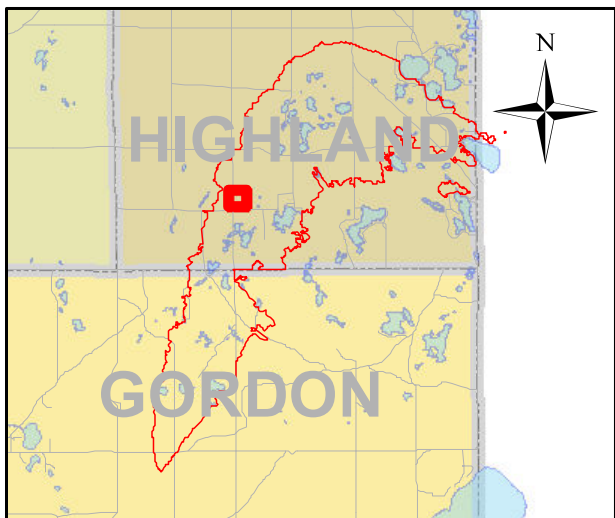

Legend

- Buildings
- GERMANN ROAD FIRE LINE
- Parcels with Lost Structures
- Parcels with Improved Values
- Land Parcels

Address

11502 S COMMISKEY RD

0 90 180 360 540 720 Feet