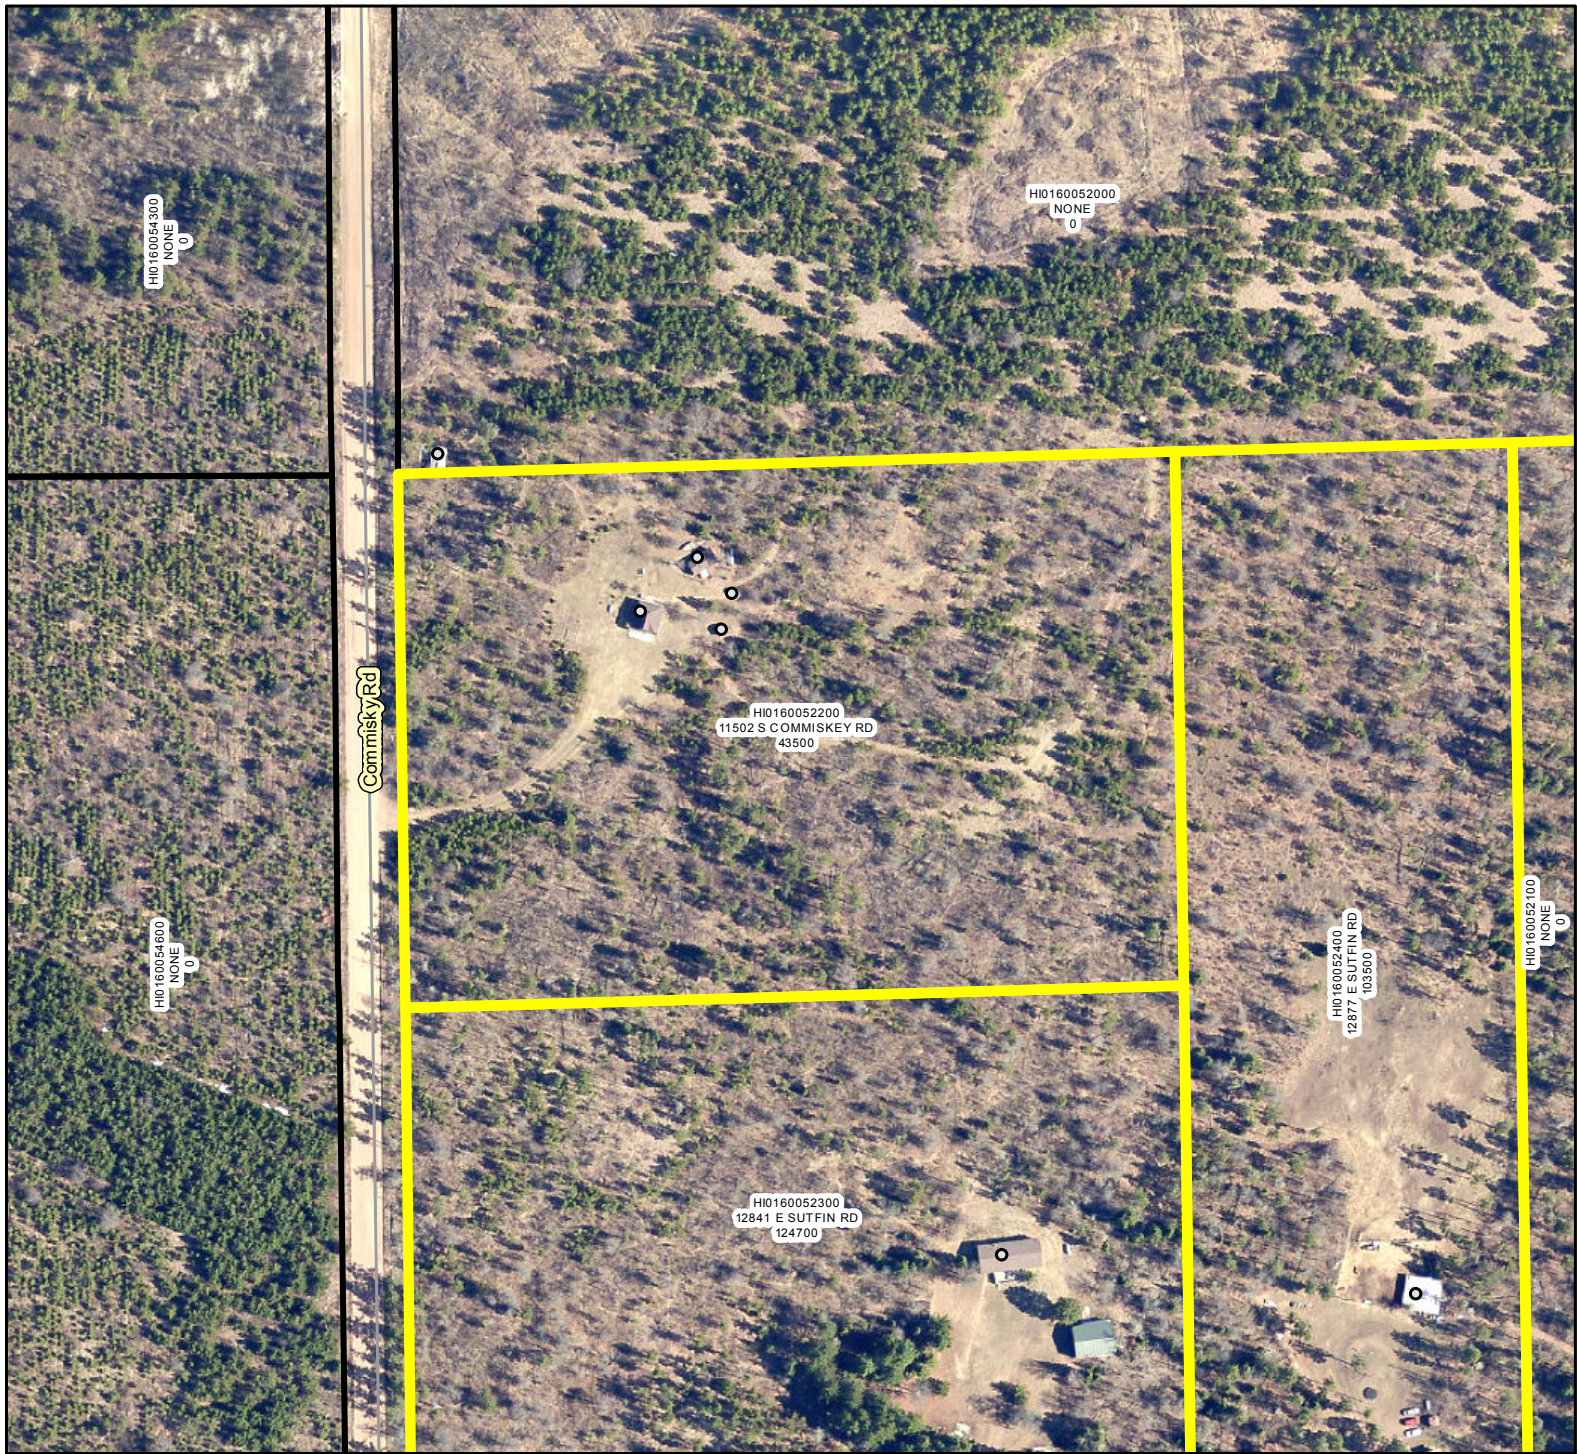

Legend

- Buildings
- GERMANN ROAD FIRE LINE
- Parcels with Lost Structures
- Parcels with Improved Values
- Land Parcels

Address
11162 S EVERGREEN DR

0 95 190 380 570 760 Feet

Legend

- Buildings
- GERMANN ROAD FIRE LINE
- Parcels with Lost Structures
- Parcels with Improved Values
- Land Parcels

Address

11293 S BEAUREGARD LAKE RD

Legend

- Buildings
- GERMANN ROAD FIRE LINE
- Parcels with Lost Structures
- Parcels with Improved Values
- Land Parcels

Address

11502 S COMMISKEY RD

0 90 180 360 540 720 Feet