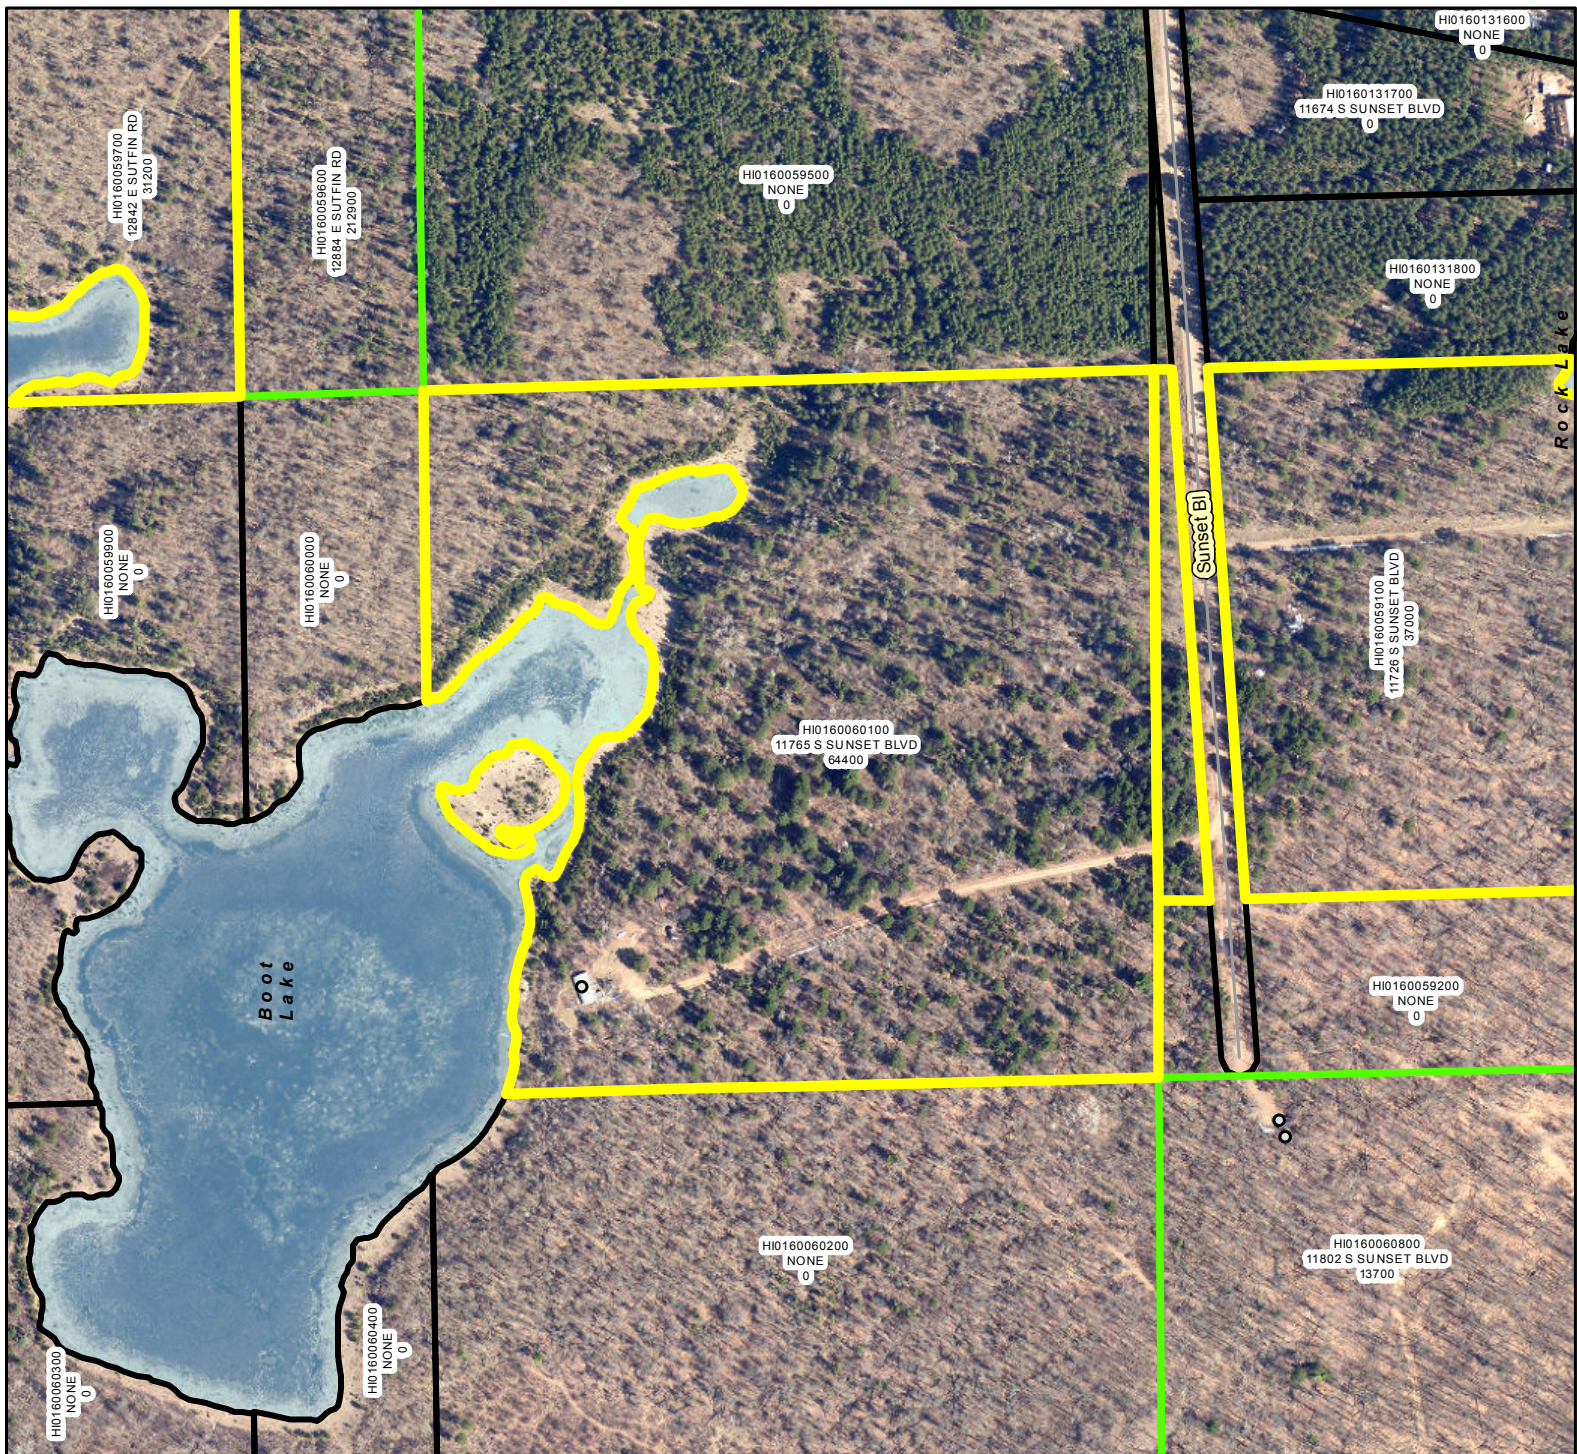

 Feet

Legend

- Buildings
- ▭ GERMANN ROAD FIRE LINE
- ▭ Parcels with Lost Structures
- ▭ Parcels with Improved Values
- ▭ Land Parcels

Address
11726 S SUNSET BLVD

0 160 320 640 960 1,280 Feet

Legend

- Buildings
- ▭ GERMANN ROAD FIRE LINE
- ▭ Parcels with Lost Structures
- ▭ Parcels with Improved Values
- ▭ Land Parcels