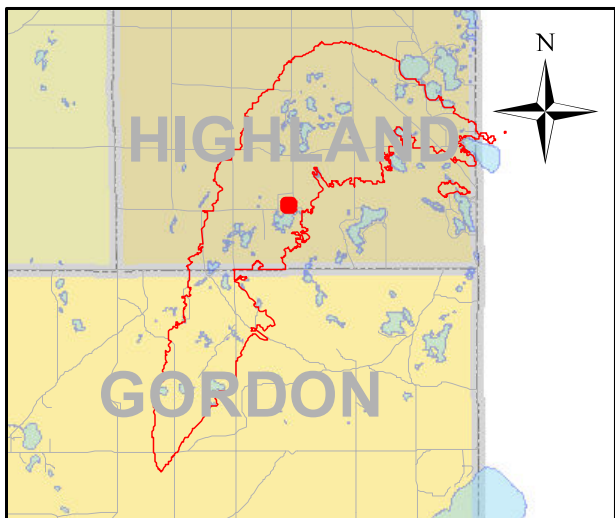

Address

11293 S BEAUREGARD LAKE RD

Legend

- Buildings
- GERMANN ROAD FIRE LINE
- Parcels with Lost Structures
- Parcels with Improved Values
- Land Parcels

Address

11502 S COMMISKEY RD

0 90 180 360 540 720 Feet