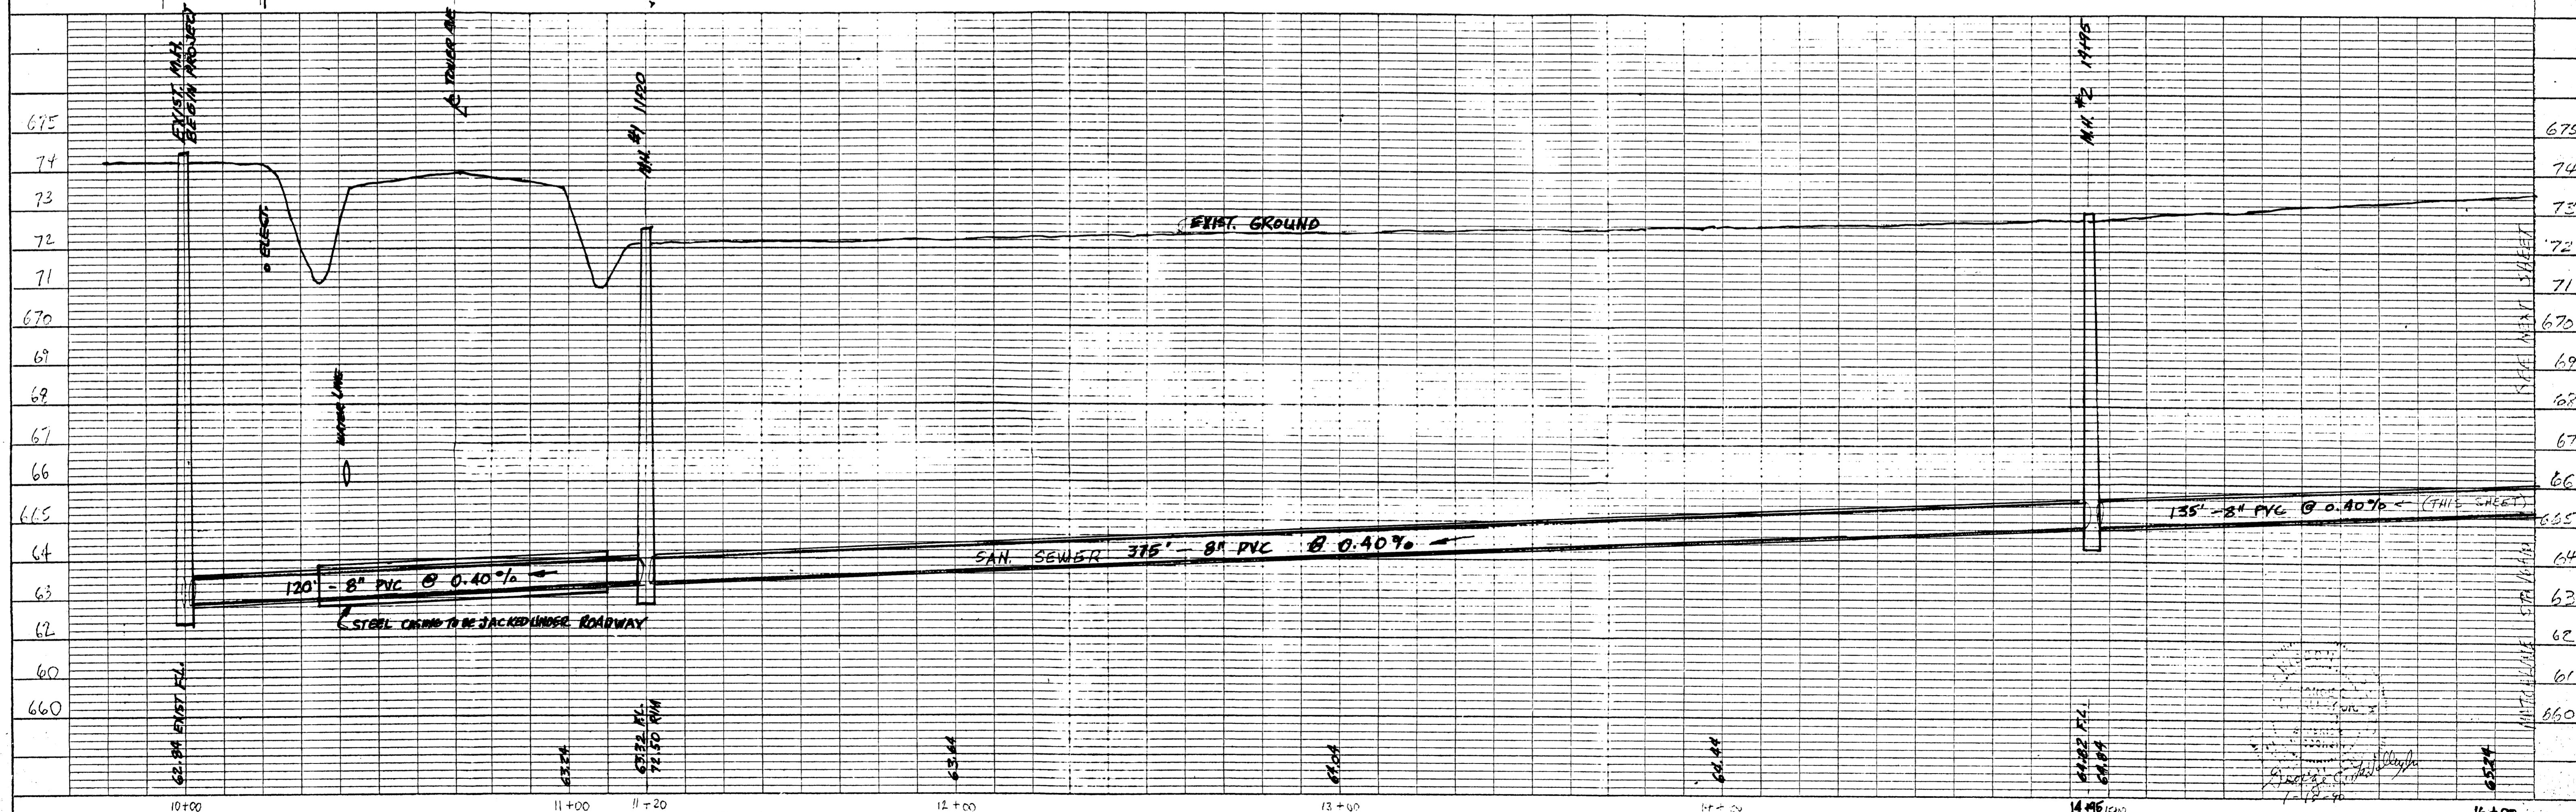

DATE	
BY	
REVISION	
NO.	
PLAN	
NOTE BOOK	
NO.	

DATE	
BY	
REVISION	
NO.	
PROFILE	
NOTE BOOK	
NO.	

KE PLATE 1, PLAN-PROFILE  
 KEUFFEL & ESSER CO.  
 48 7088 Made in U.S.A.

N. 46<sup>th</sup> + Tower ave.

DRAWN JAN. 1990 SCL  
 SHEET 2 OF 3

MIDDLE LINE STA 16+10  
 SEE NEXT SHEET

1/28/90