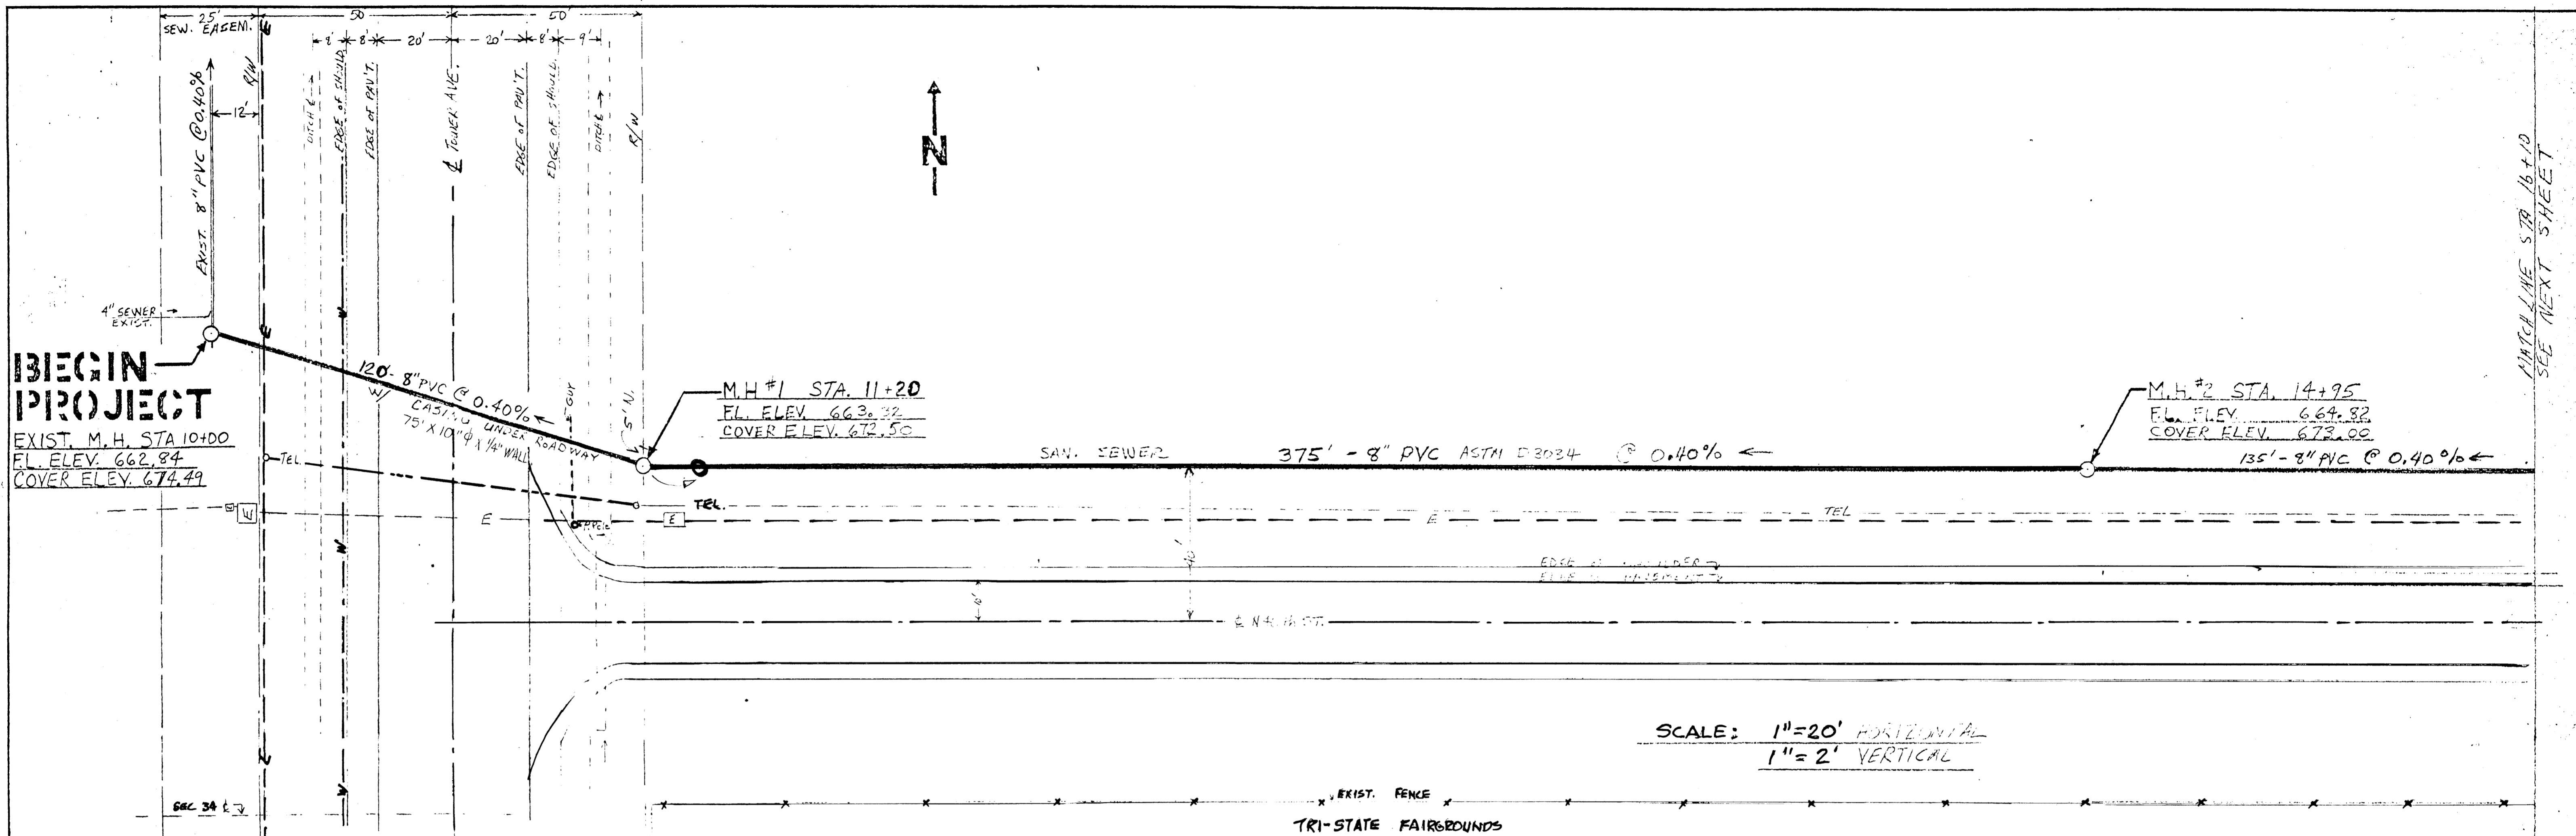

DATE	
BY	
REVISION	
NO.	
PLAN	
NOTE BOOK	
NO.	

DATE	
BY	
REVISION	
NO.	
PROFILE	
NOTE BOOK	
NO.	

KE PLATE 1, PLAN-PROFILE  
 KEUFFEL & ESSER CO.  
 48 7088 Made in U.S.A.

N. 46<sup>th</sup> + Tower ave.

DRAWN JAN. 1990 SCL  
 SHEET 2 OF 3

MIDDLE LINE STA 16+10  
 SEE NEXT SHEET

1/28/90