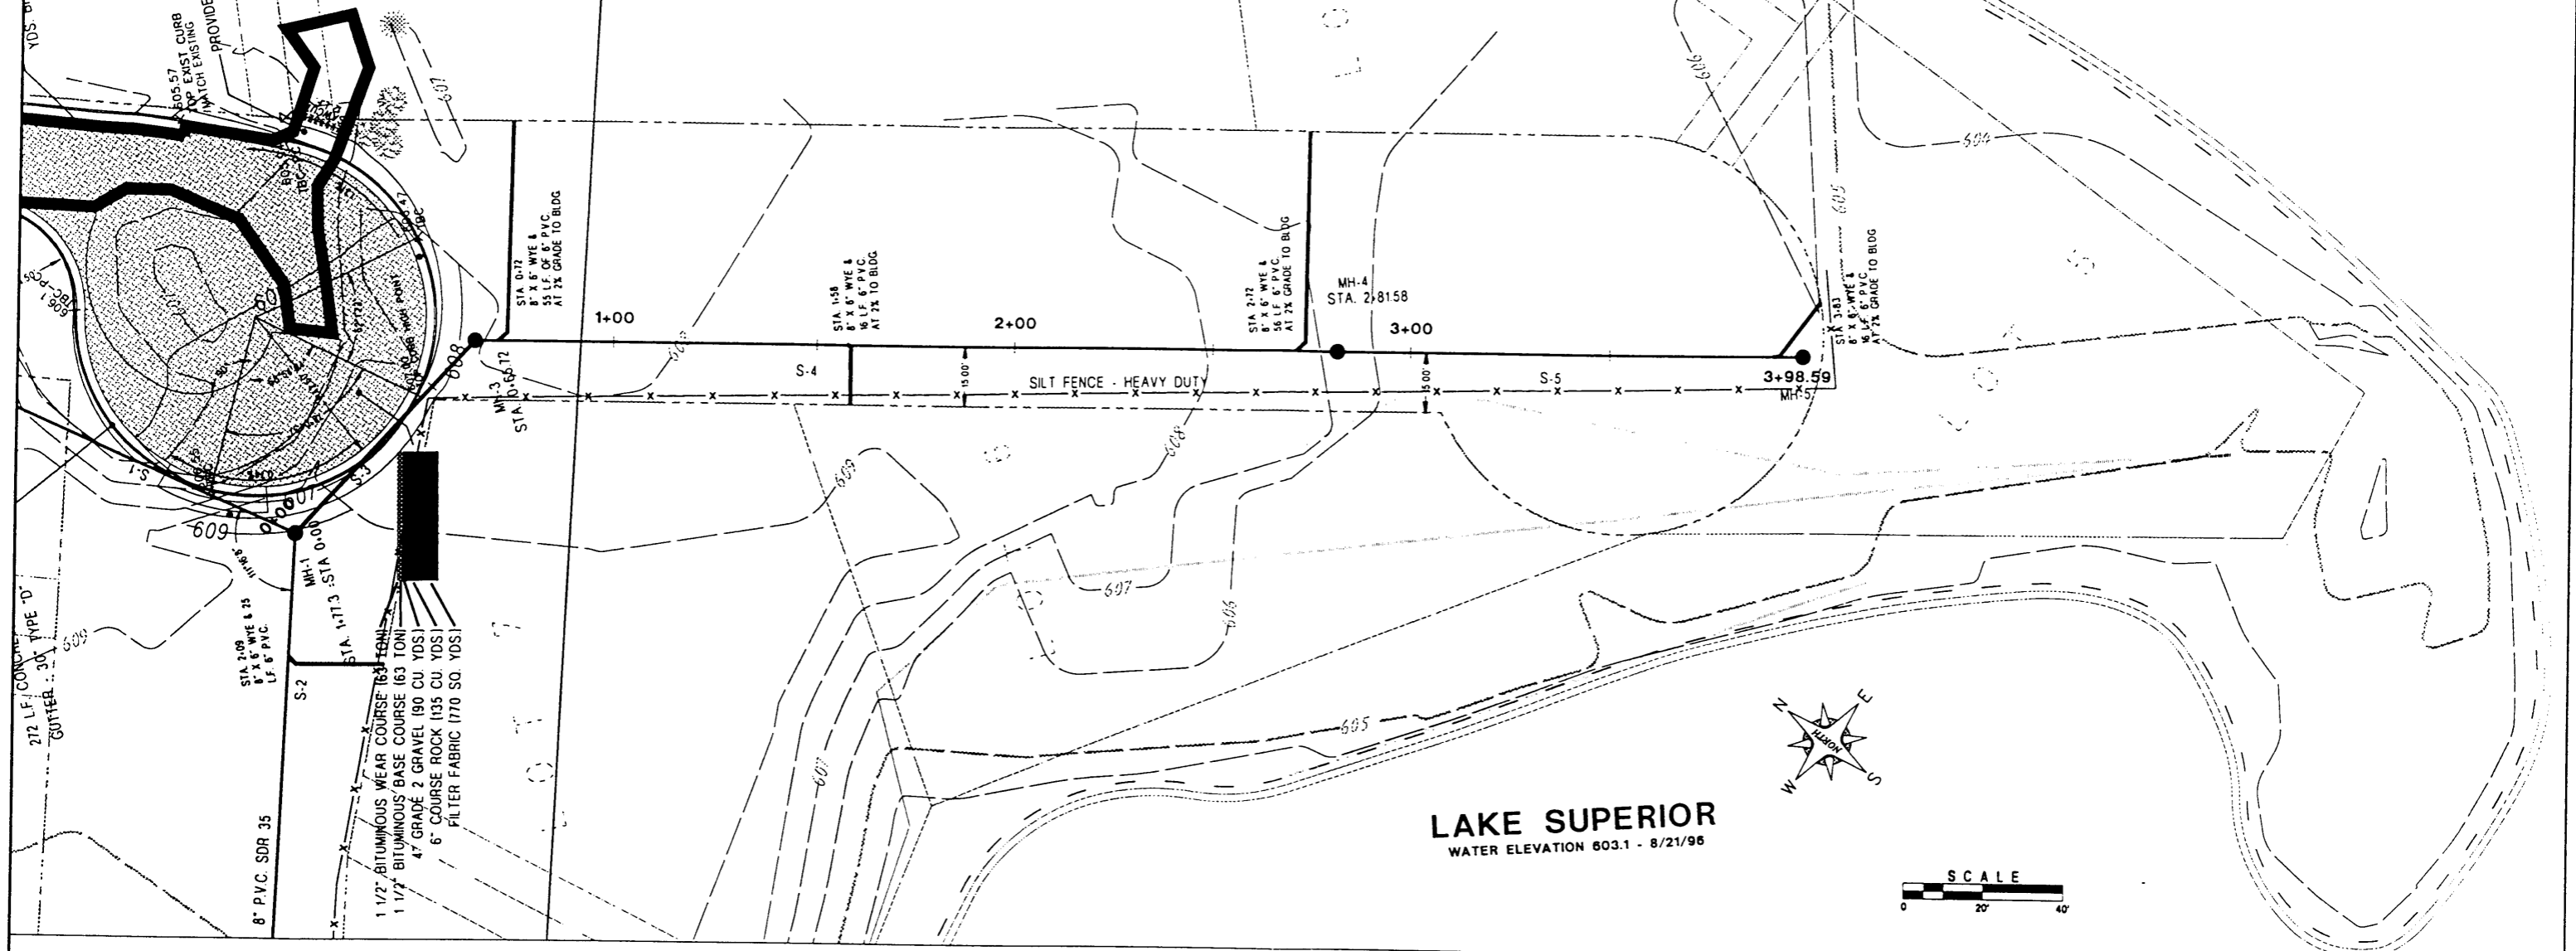

C:\PVE\14\14\DWG\Barkers_lue Nov 26 11:06:33 1996 plotted by: [rik]

LAKE SUPERIOR
 WATER ELEVATION 603.1 - 8/21/96