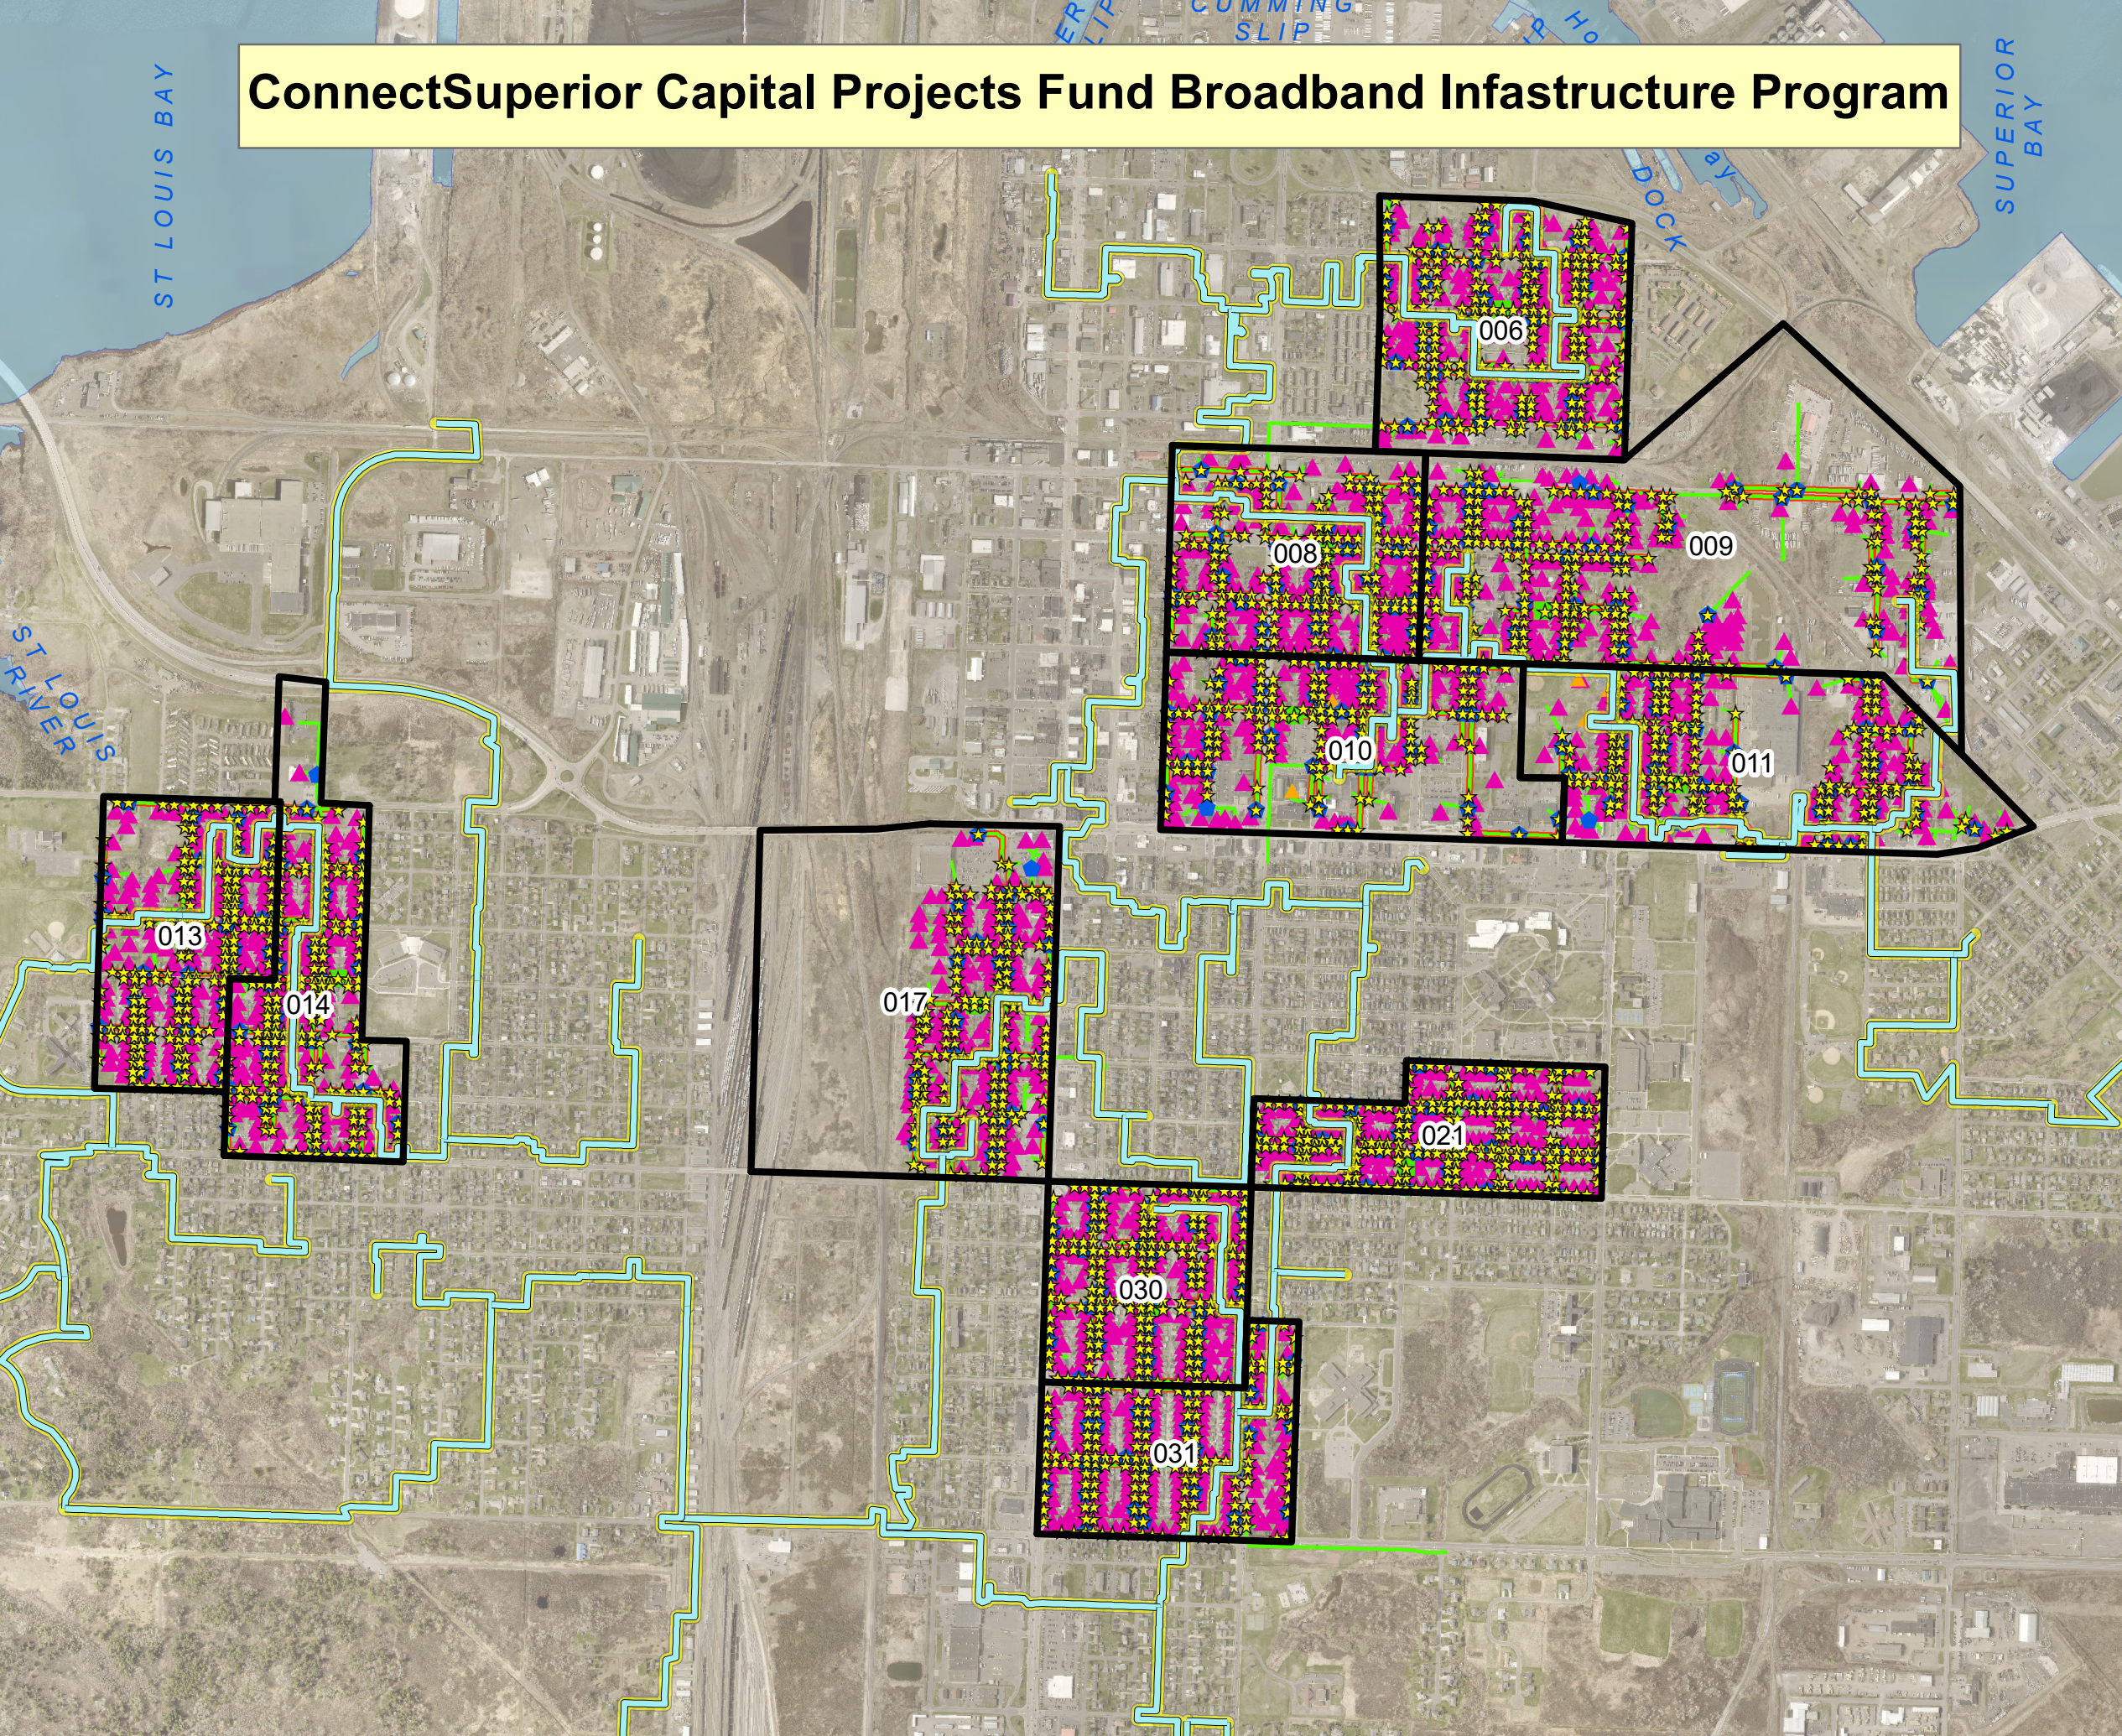

ConnectSuperior Capital Projects Fund Broadband Infrastructure Program

Legend

Grant Districts	Splice Closure
Fiber Feeder Lines	Structure
Buffered Fiber Feeder Lines	Fiber Site Locations

Fiber Points

FDH Cabinet	Conduit
Hut	Fiber Cable

SUPERIOR
WISCONSIN

Living up to our name.

Date: 10/24/2023
 1 inch = 0.23 miles
www.ConnectSuperior.com