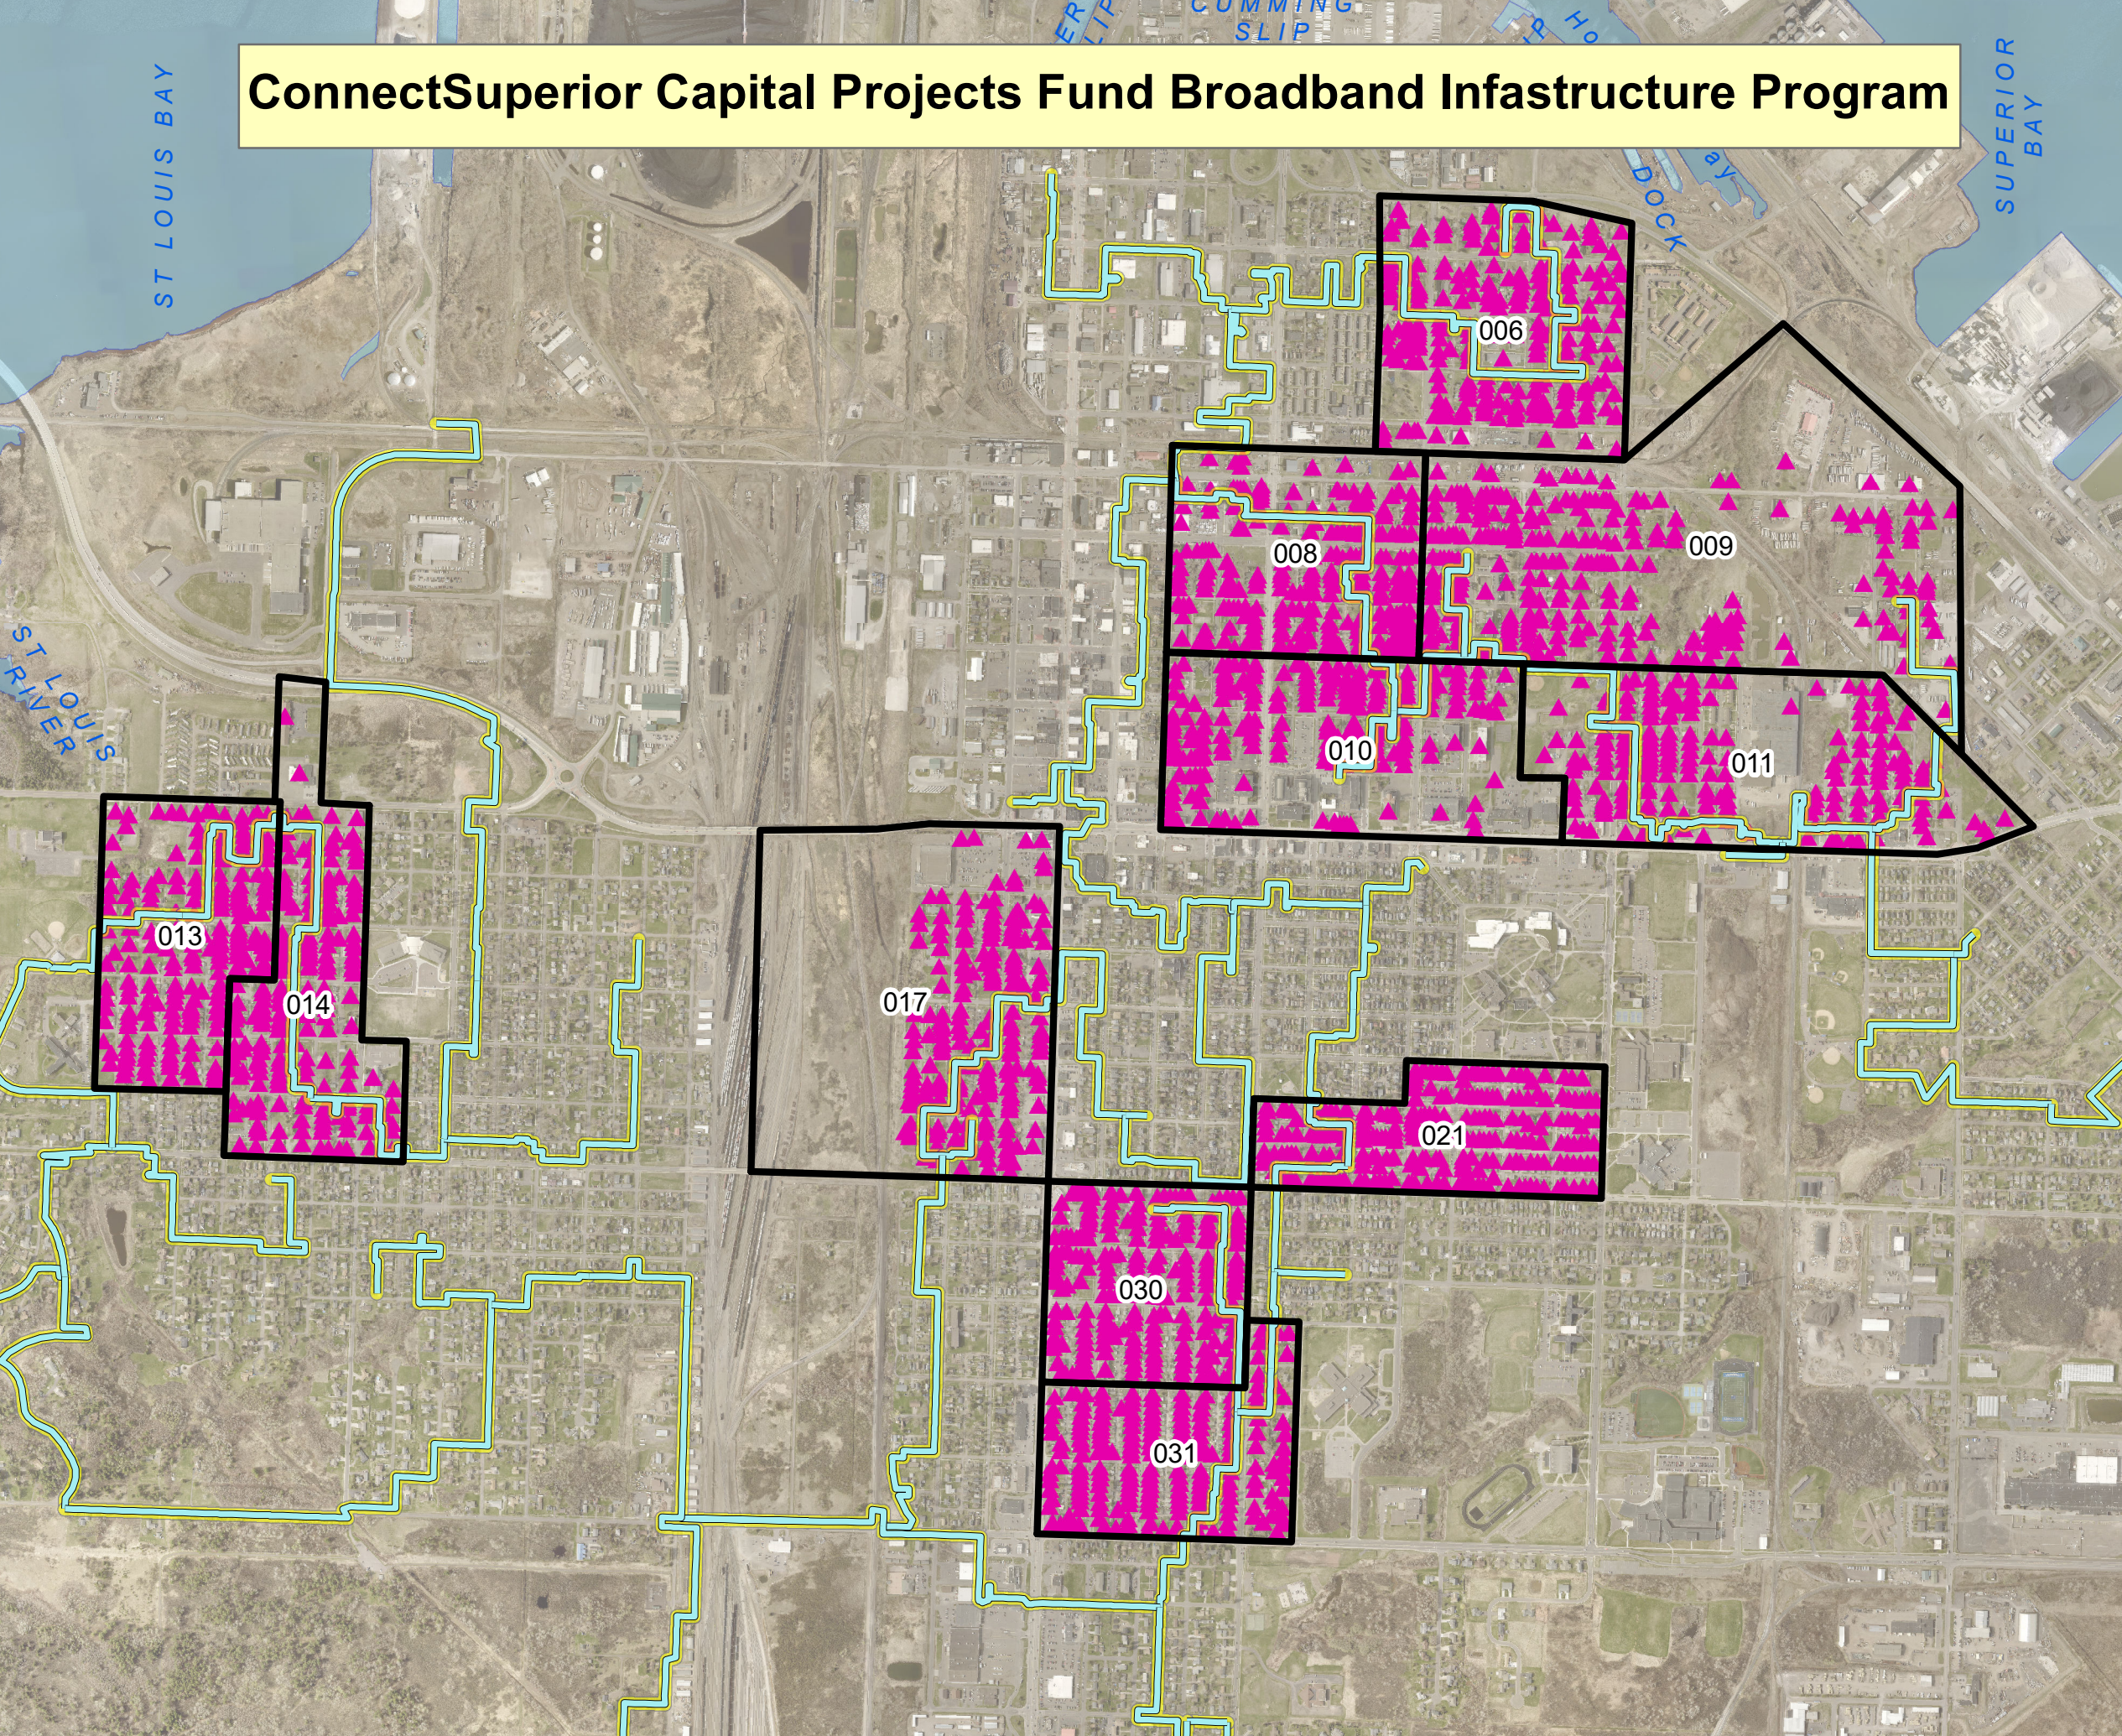

# ConnectSuperior Capital Projects Fund Broadband Infrastructure Program

### Legend

- Grant Districts
- Fiber Feeder Lines
- Buffered Fiber Feeder Lines
- Fiber Site Locations

## SUPERIOR

W I S C O N S I N

Living up to our name.

Date: 10/24/2023  
1 inch = 0.23 miles