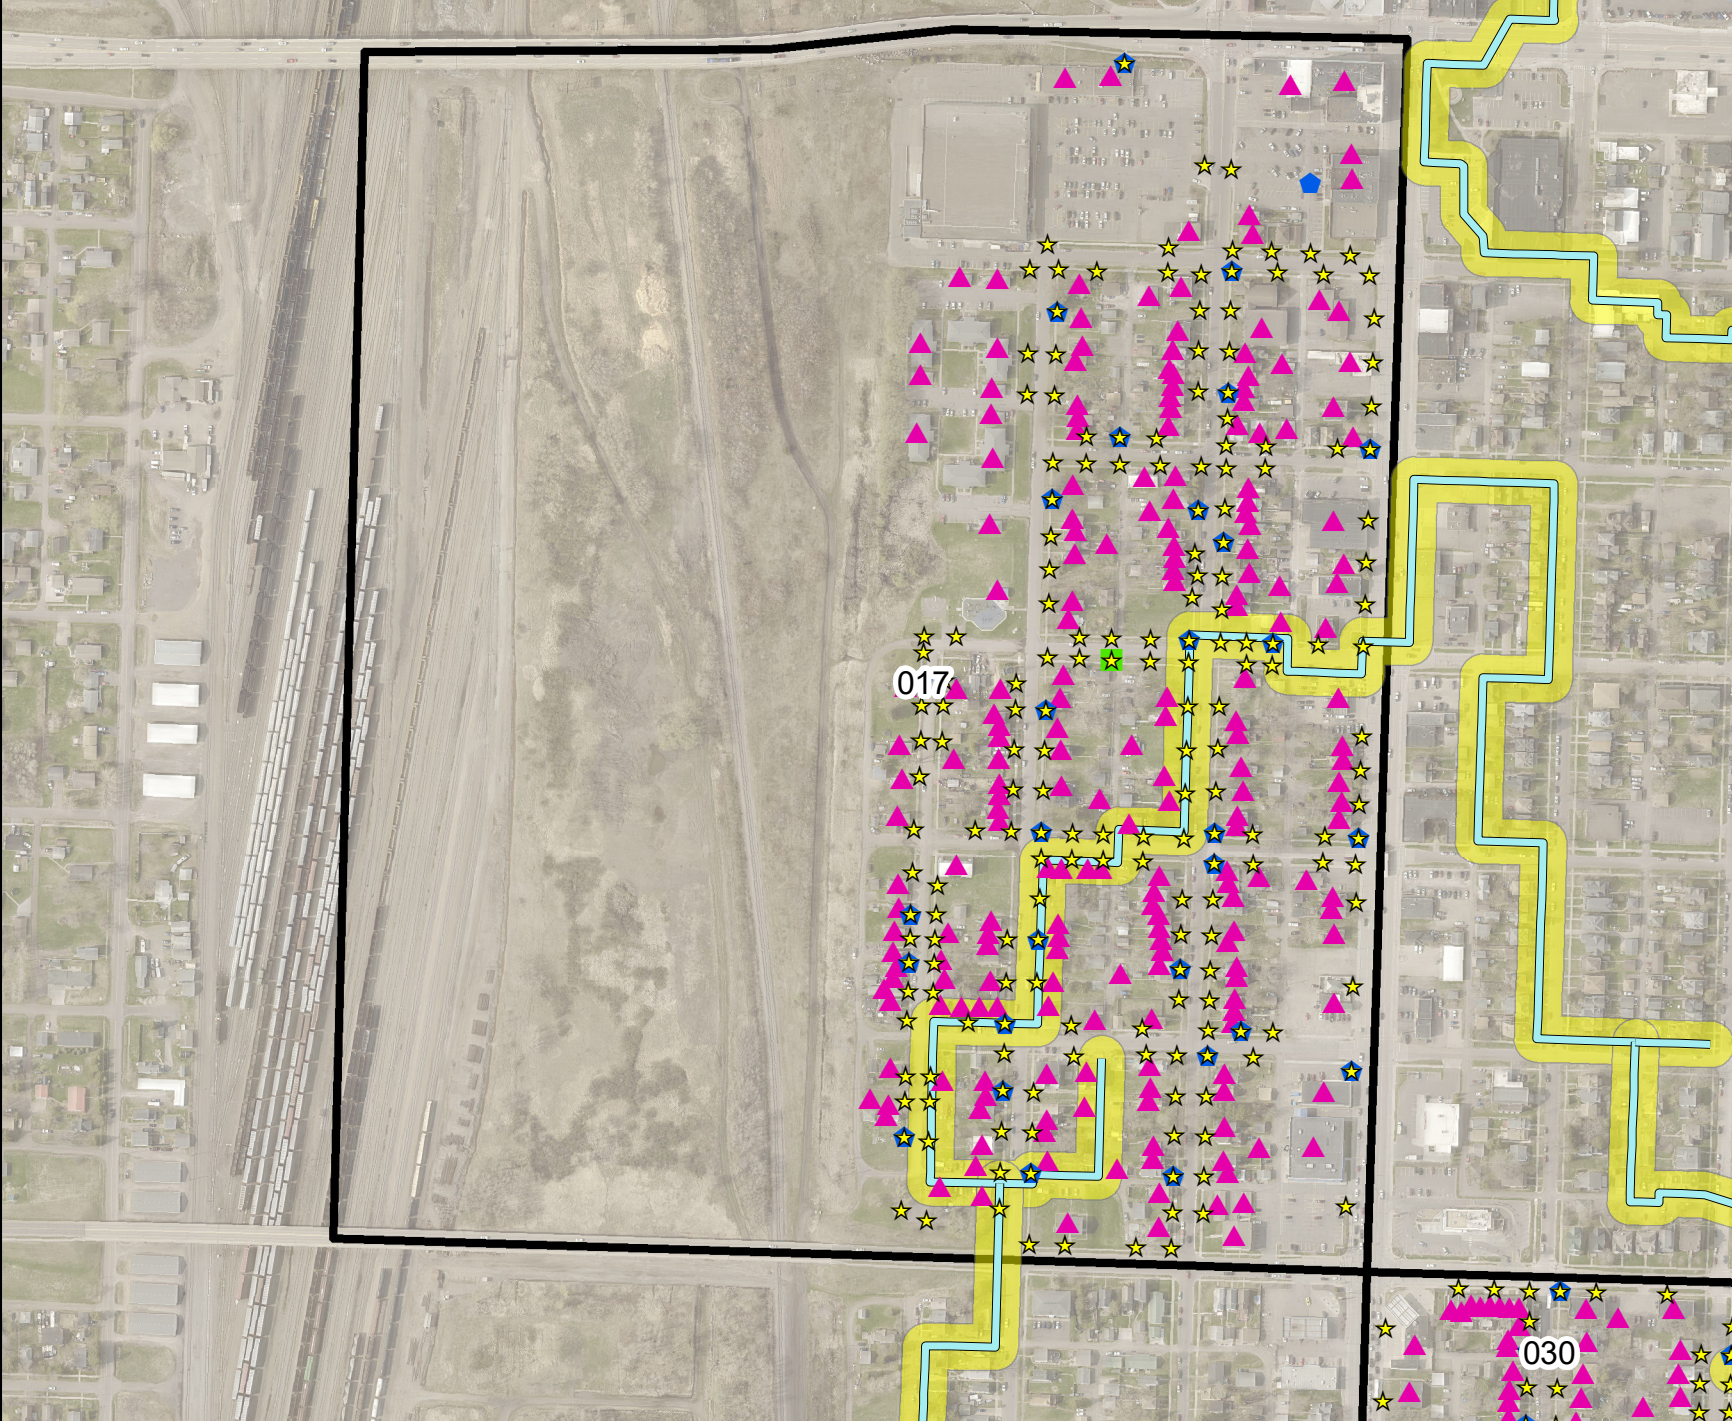

ConnectSuperior Capital Projects Fund Broadband Infrastructure Program

District =
017

Legend

Fiber Points

Type

- FDH Cabinet
- Hut
- Splice Closure
- Structure
- Fiber Site Locations
- Grant Districts