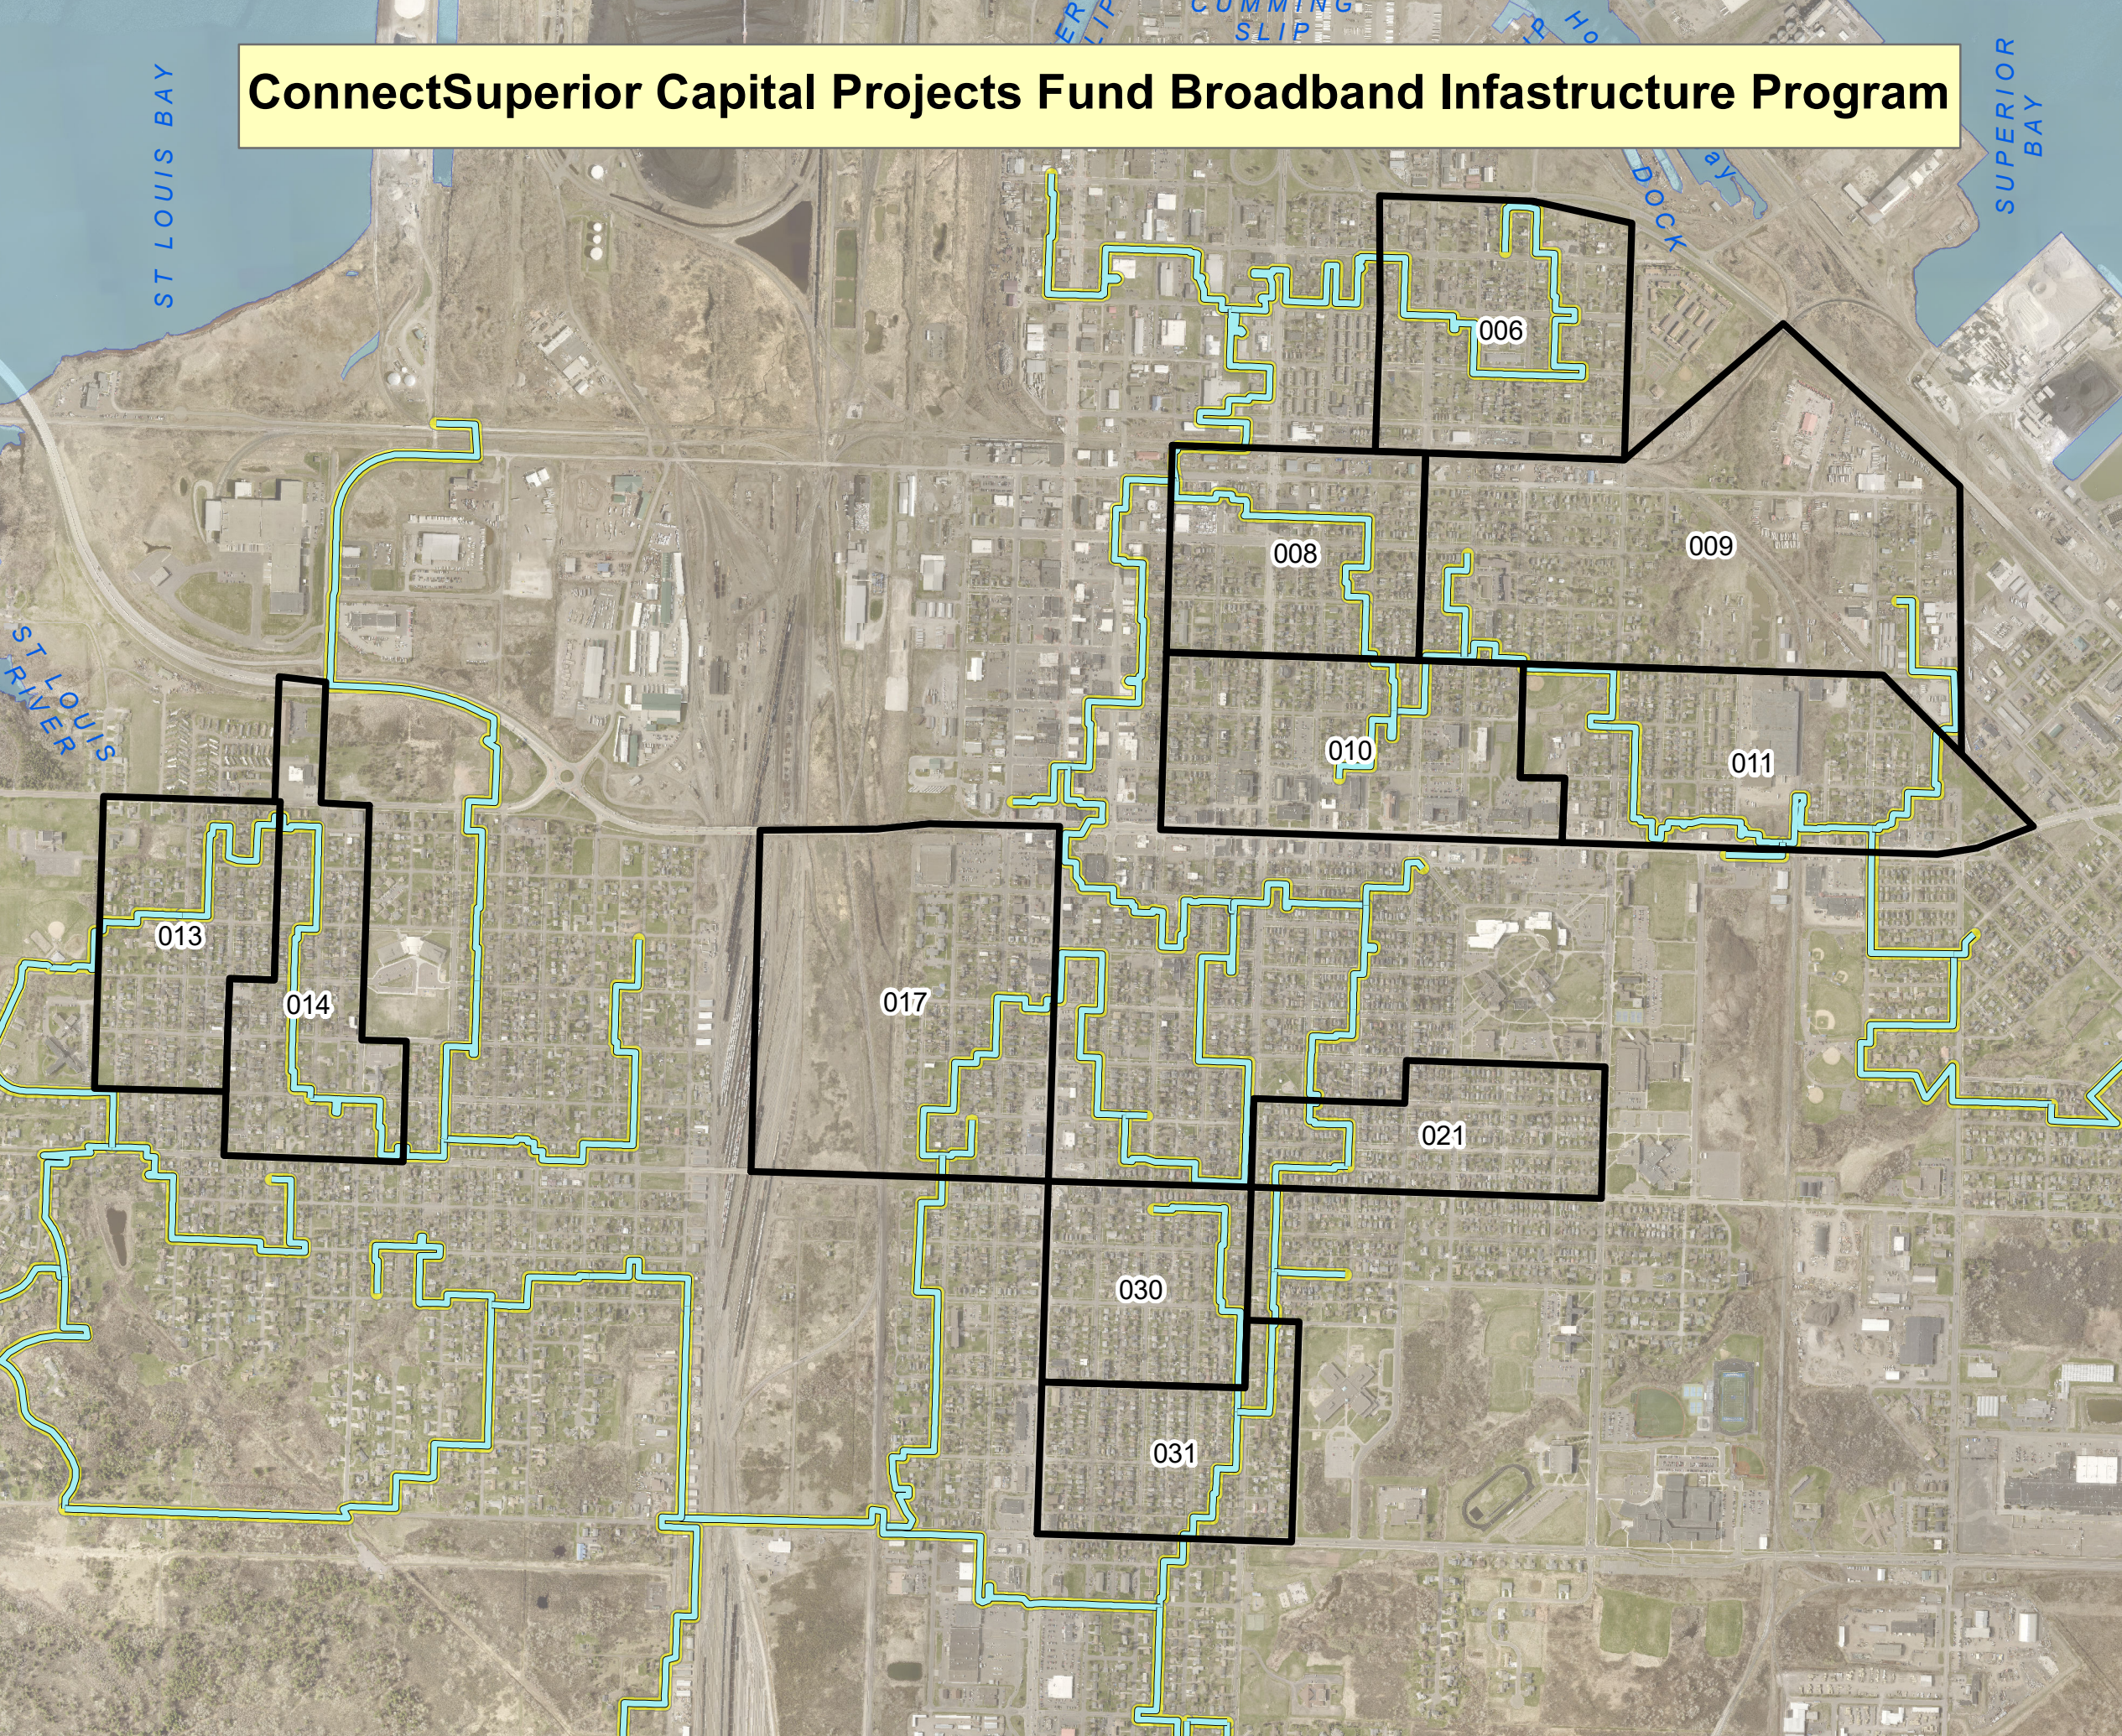

ConnectSuperior Capital Projects Fund Broadband Infrastructure Program

Legend

- Grant Districts
- Fiber Feeder Lines
- Buffered Fiber Feeder Lines

SUPERIOR
WISCONSIN
Living up to our name.

Date: 10/24/2023
1 inch = 0.23 miles