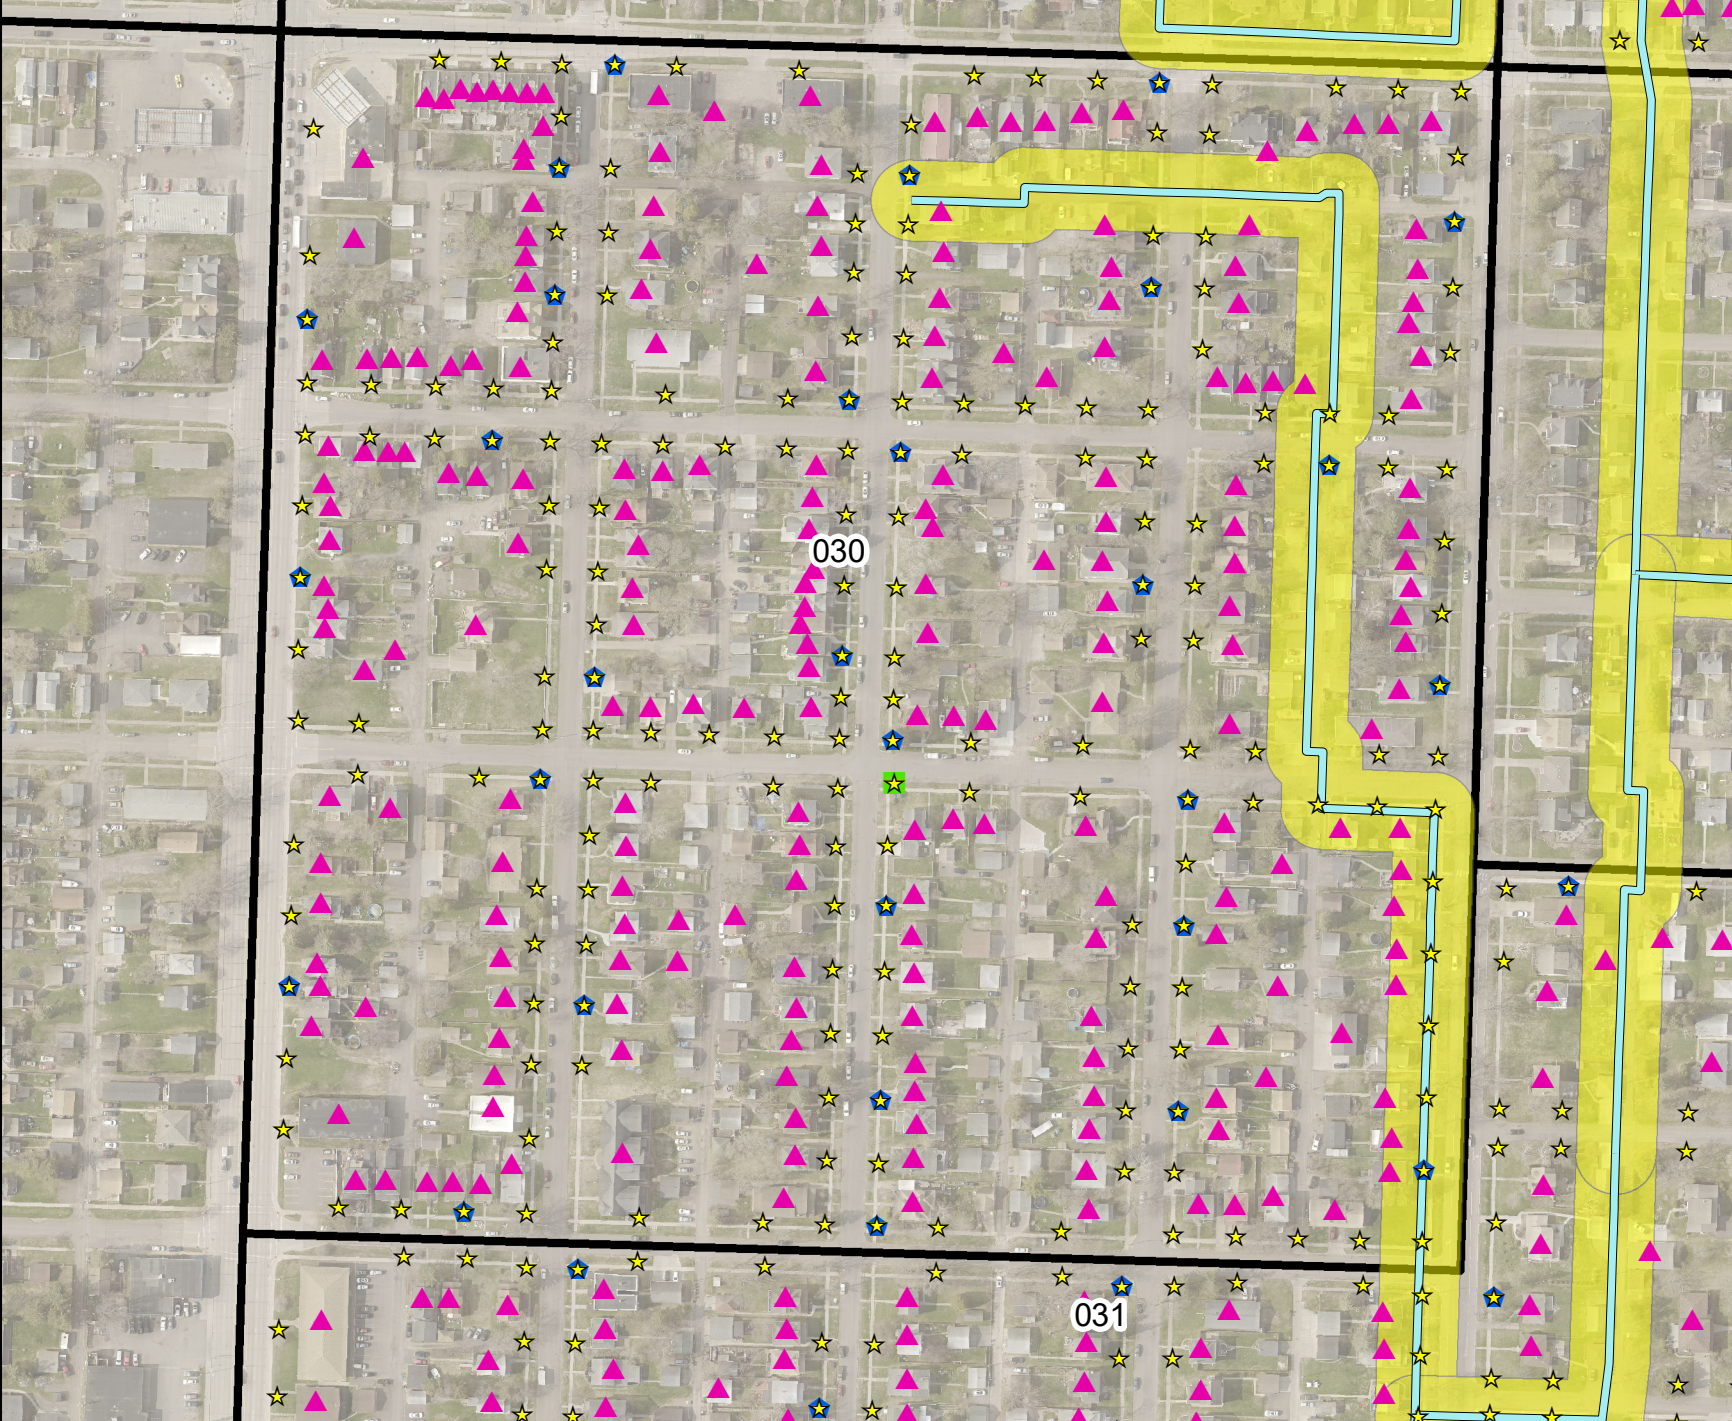

Type

-  FDH Cabinet
-  Hut
-  Splice Closure
-  Structure
-  Fiber Site Locations
-  Grant Districts

Living up to our name.

Date: 10/24/2023

1 inch = 0.07 miles

www.ConnectSuperior.com

ConnectSuperior Capital Projects Fund Broadband Infrastructure Program

District =
030

Legend

Fiber Points

Type

-  FDH Cabinet
-  Hut
-  Splice Closure
-  Structure
-  Fiber Site Locations
-  Grant Districts

Living up to our name.

Date: 10/24/2023

1 inch = 0.05 miles