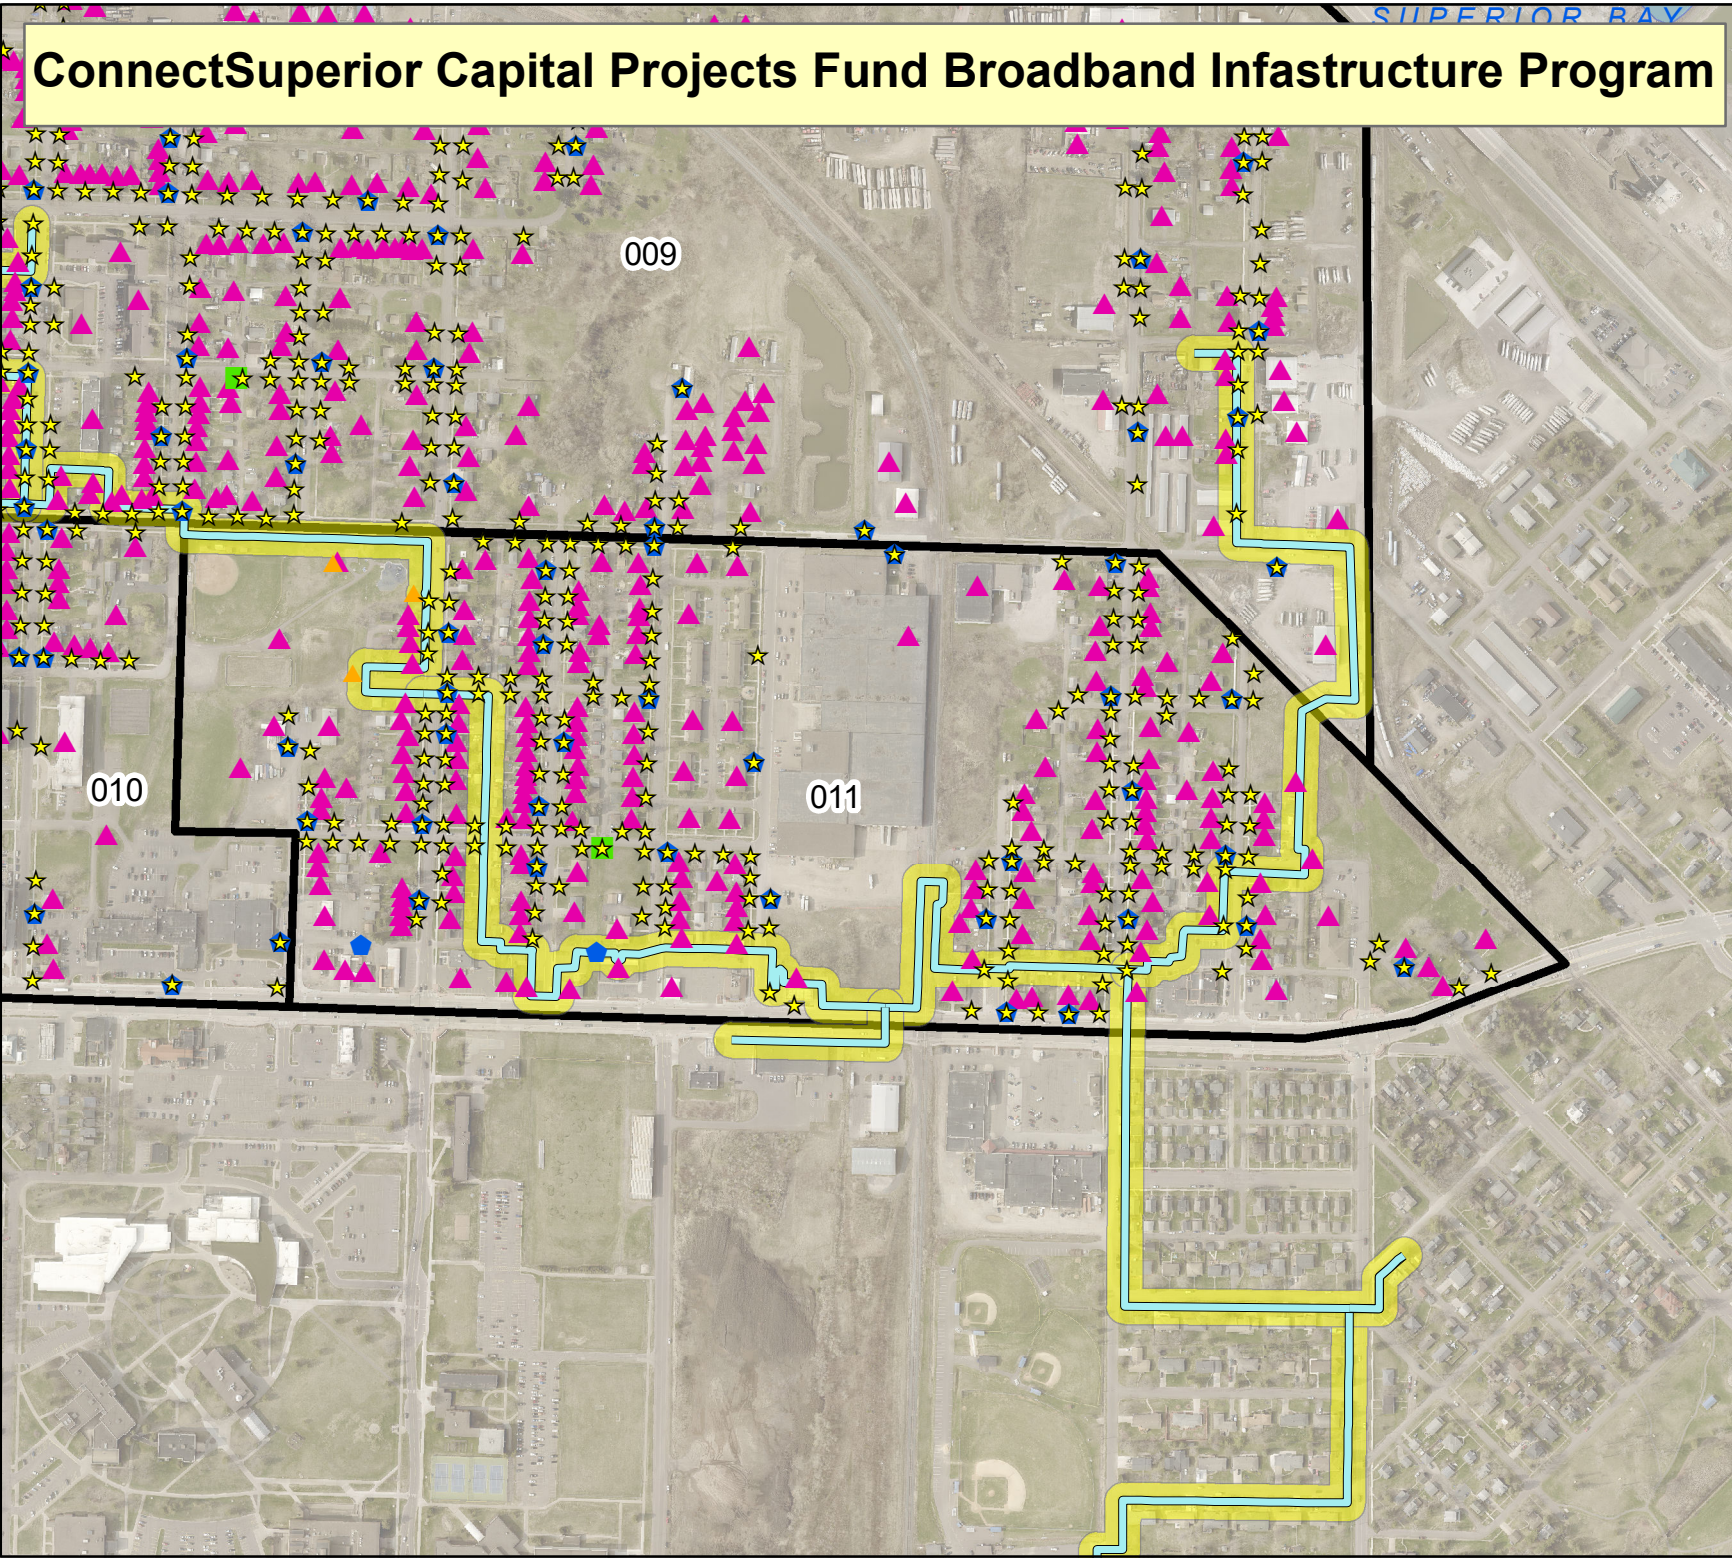

ConnectSuperior Capital Projects Fund Broadband Infrastructure Program

District =
011