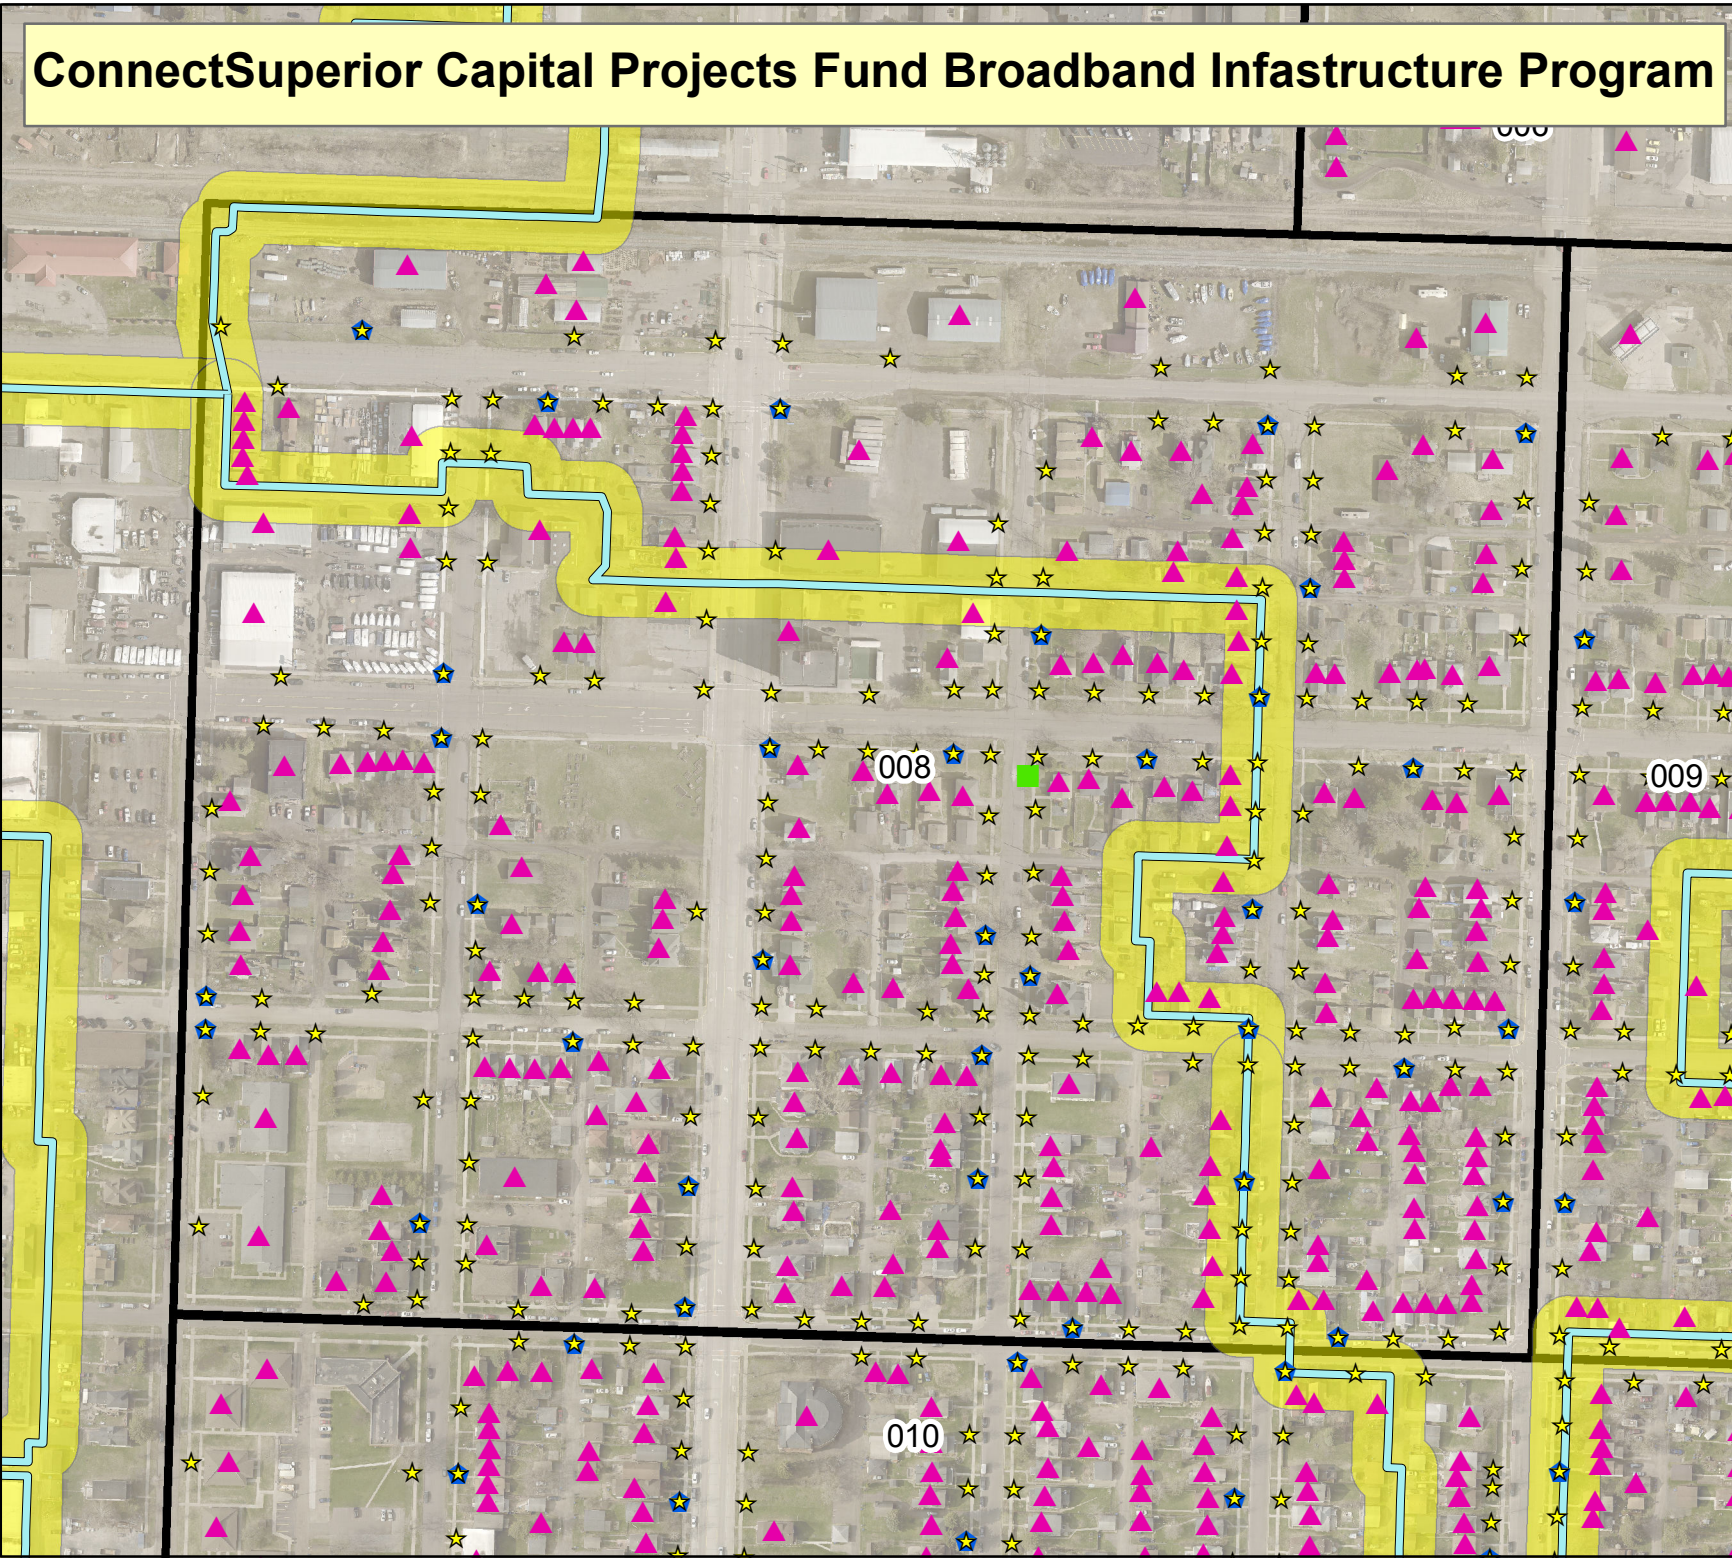

Legend

Fiber Points

1. Type
2. FDH Cabinet
   - Hut
   - Splice Closure
   - Structure
   - Fiber Site Locations
   - Grant Districts

Living up to our name.

Date: 10/24/2023

1 inch = 0.05 miles

www.ConnectSuperior.com