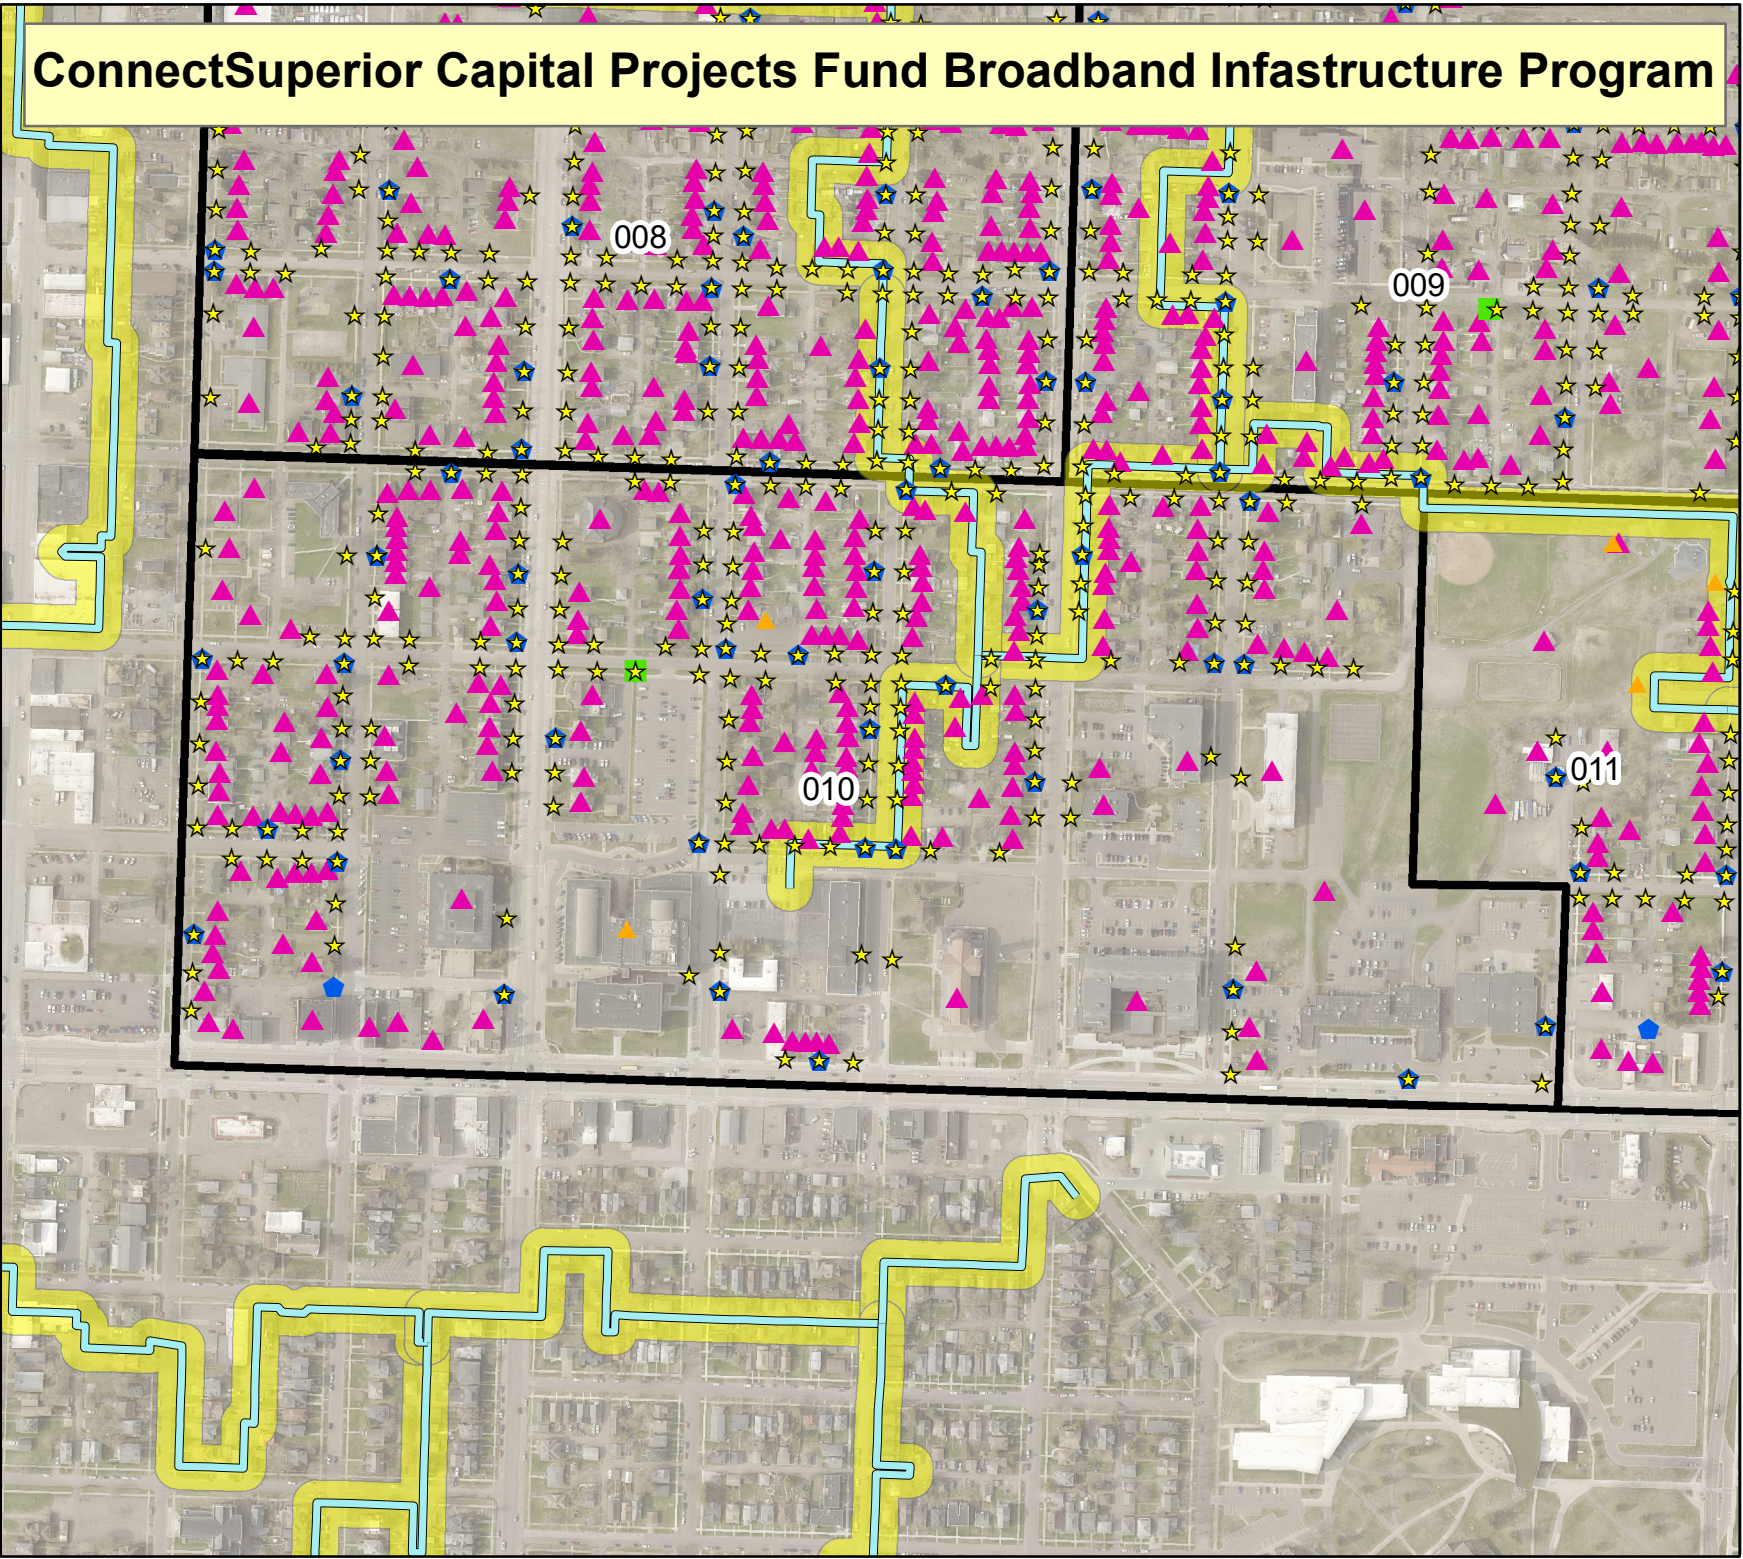

ConnectSuperior Capital Projects Fund Broadband Infrastructure Program

District =
010

Legend

Fiber Points

Type

- FDH Cabinet
- Hut
- Splice Closure
- Structure
- Fiber Site Locations

Grant Districts

Living up to our name.

Date: 10/24/2023

1 inch = 0.08 miles

www.ConnectSuperior.com