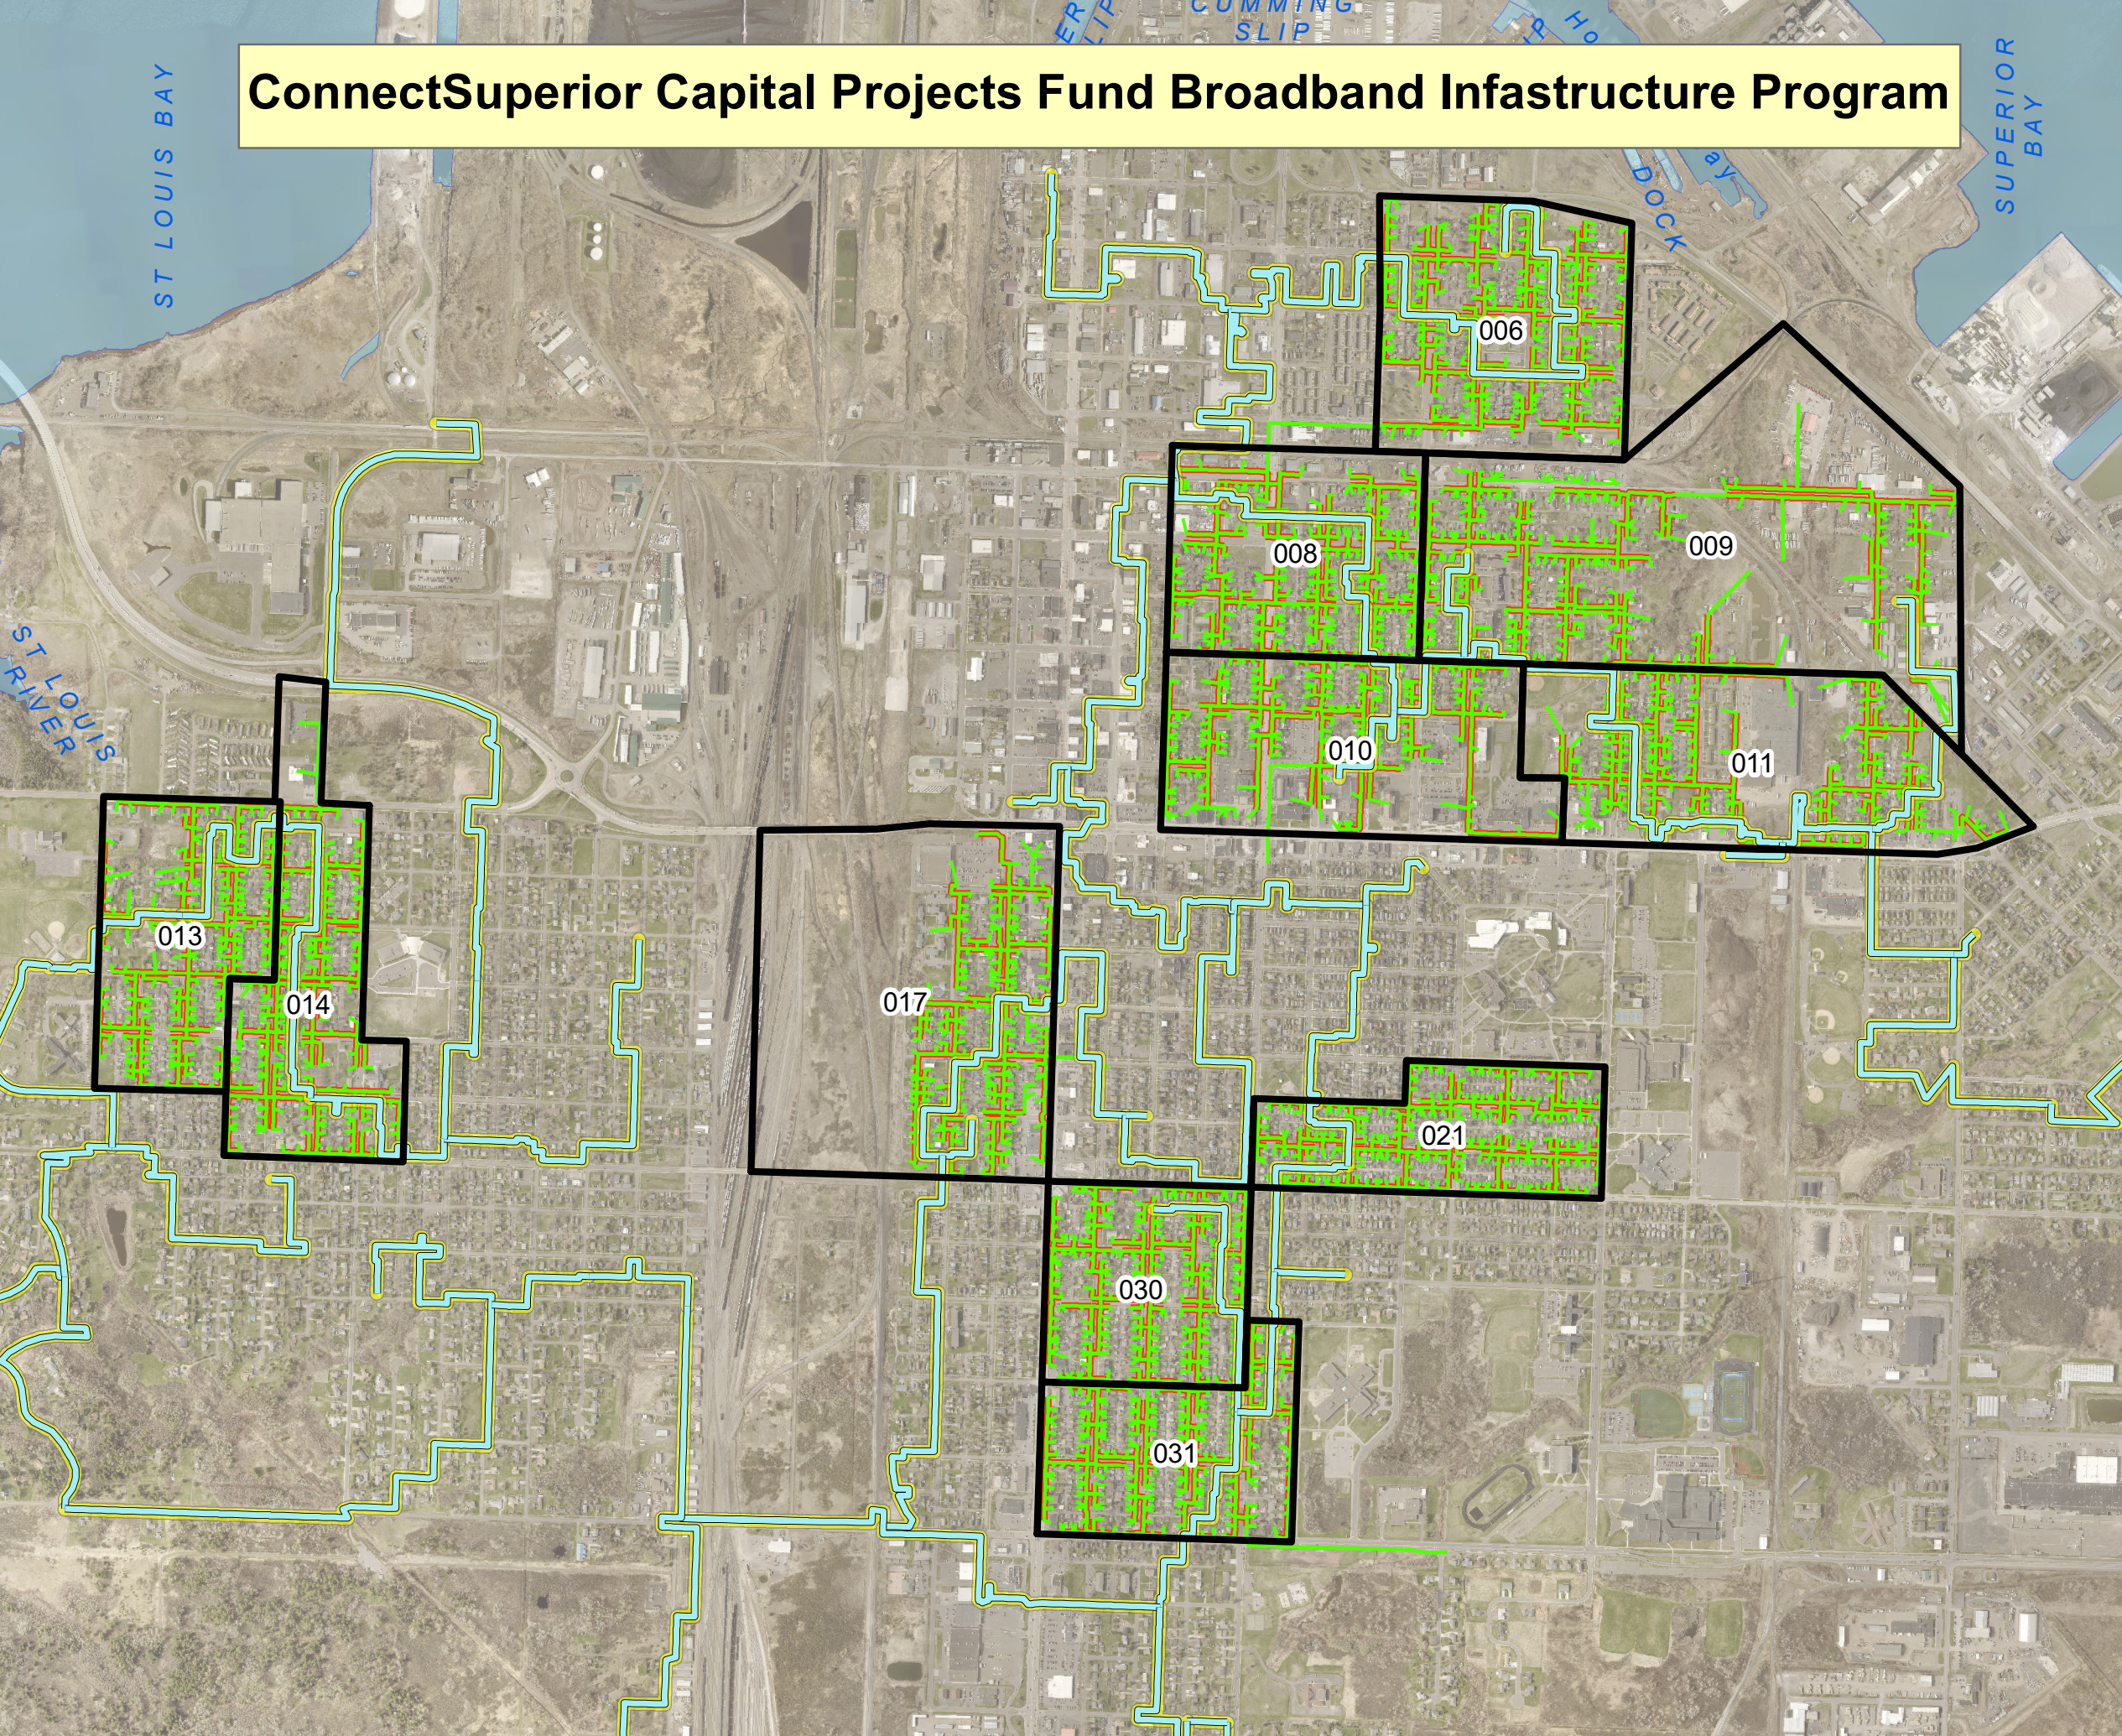

Fiber Points

Type

- FDH Cabinet
- Hut
- Splice Closure
- Structure

Living up to our name.

Date: 10/24/2023
1 inch = 0.23 miles

ConnectSuperior Capital Projects Fund Broadband Infrastructure Program

Legend

- Grant Districts
- Fiber Feeder Lines
- Buffered Fiber Feeder Lines