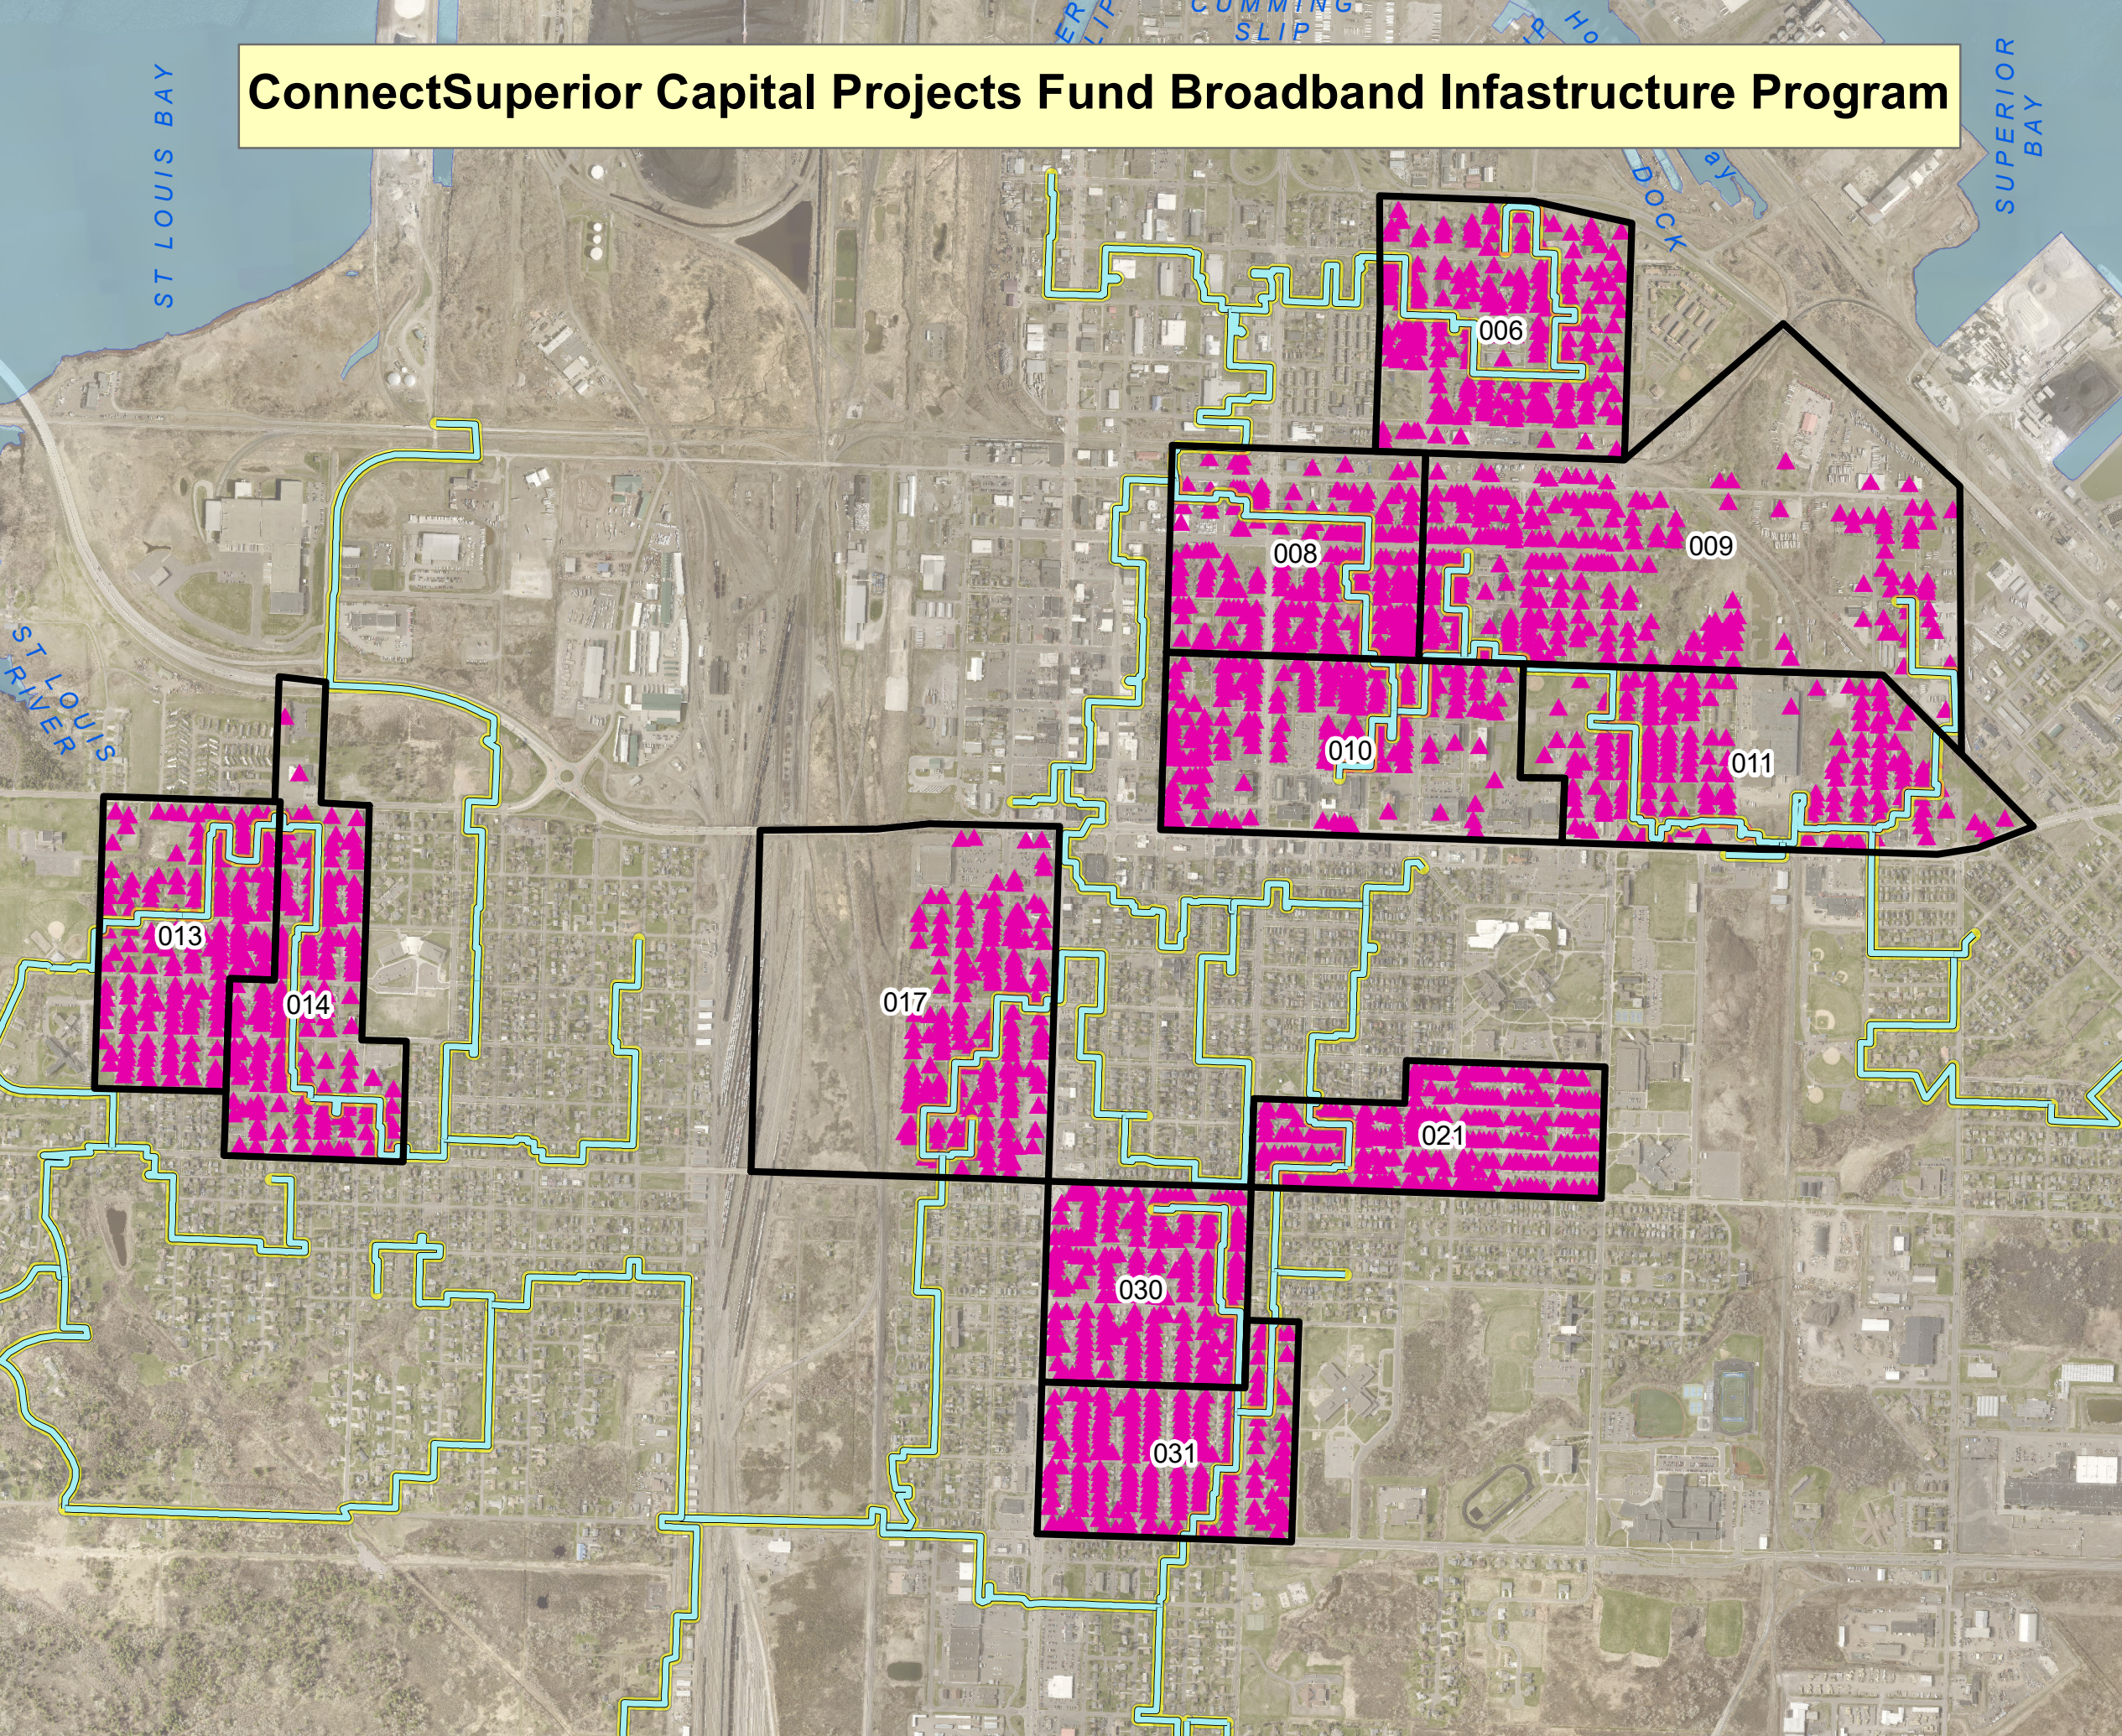

SUPERIOR
WISCONSIN

Living up to our name.

Date: 10/24/2023
1 inch = 0.23 miles

ConnectSuperior Capital Projects Fund Broadband Infrastructure Program

Legend

- Grant Districts
- Fiber Feeder Lines
- Buffered Fiber Feeder Lines
- Fiber Site Locations