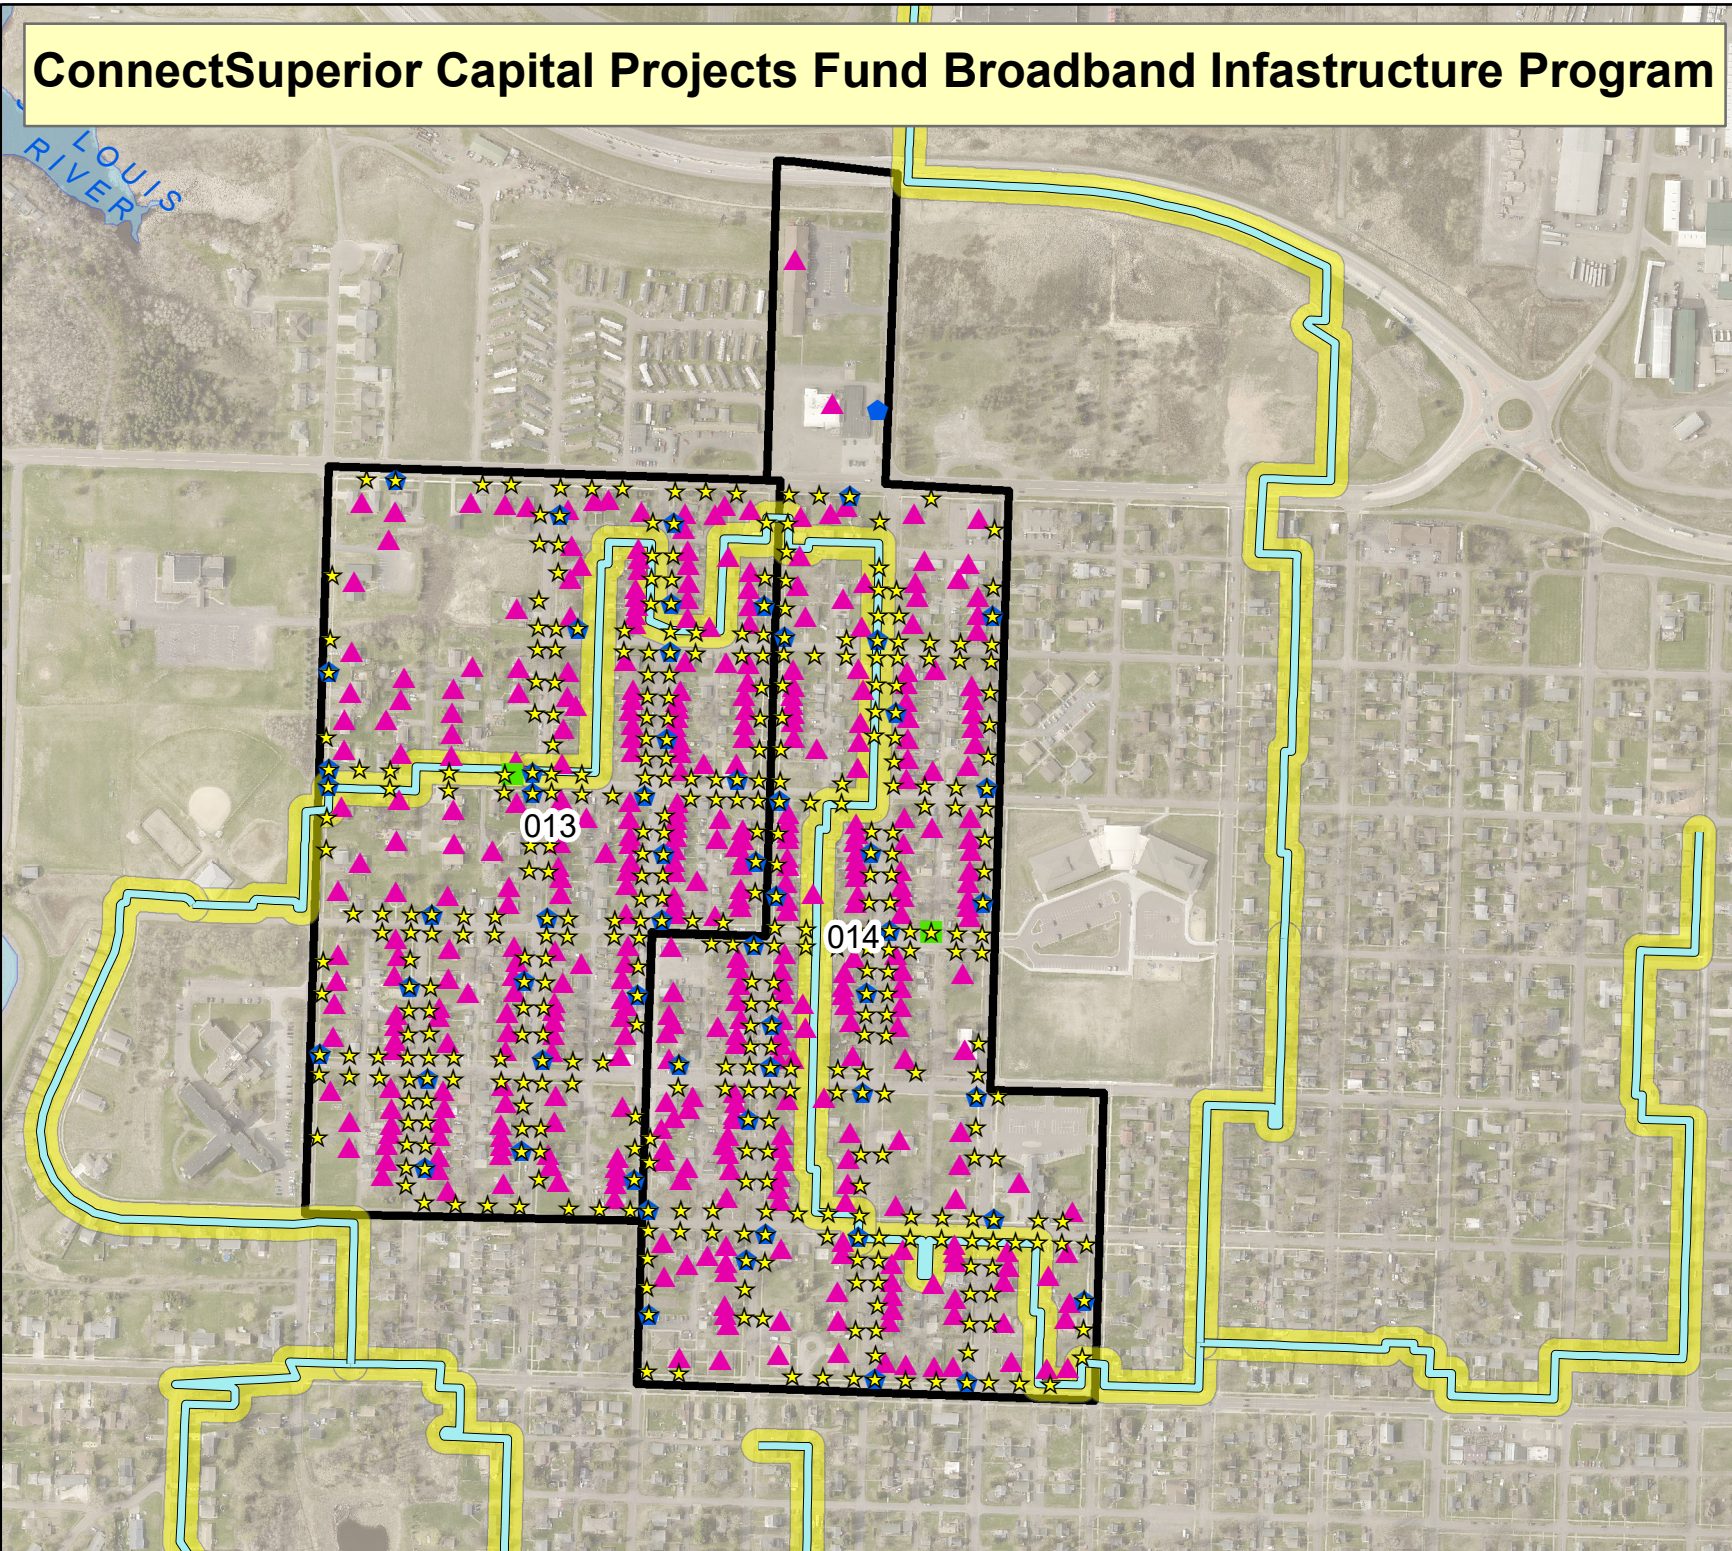

Living up to our name.

Date: 10/24/2023

1 inch = 0.11 miles

www.ConnectSuperior.com