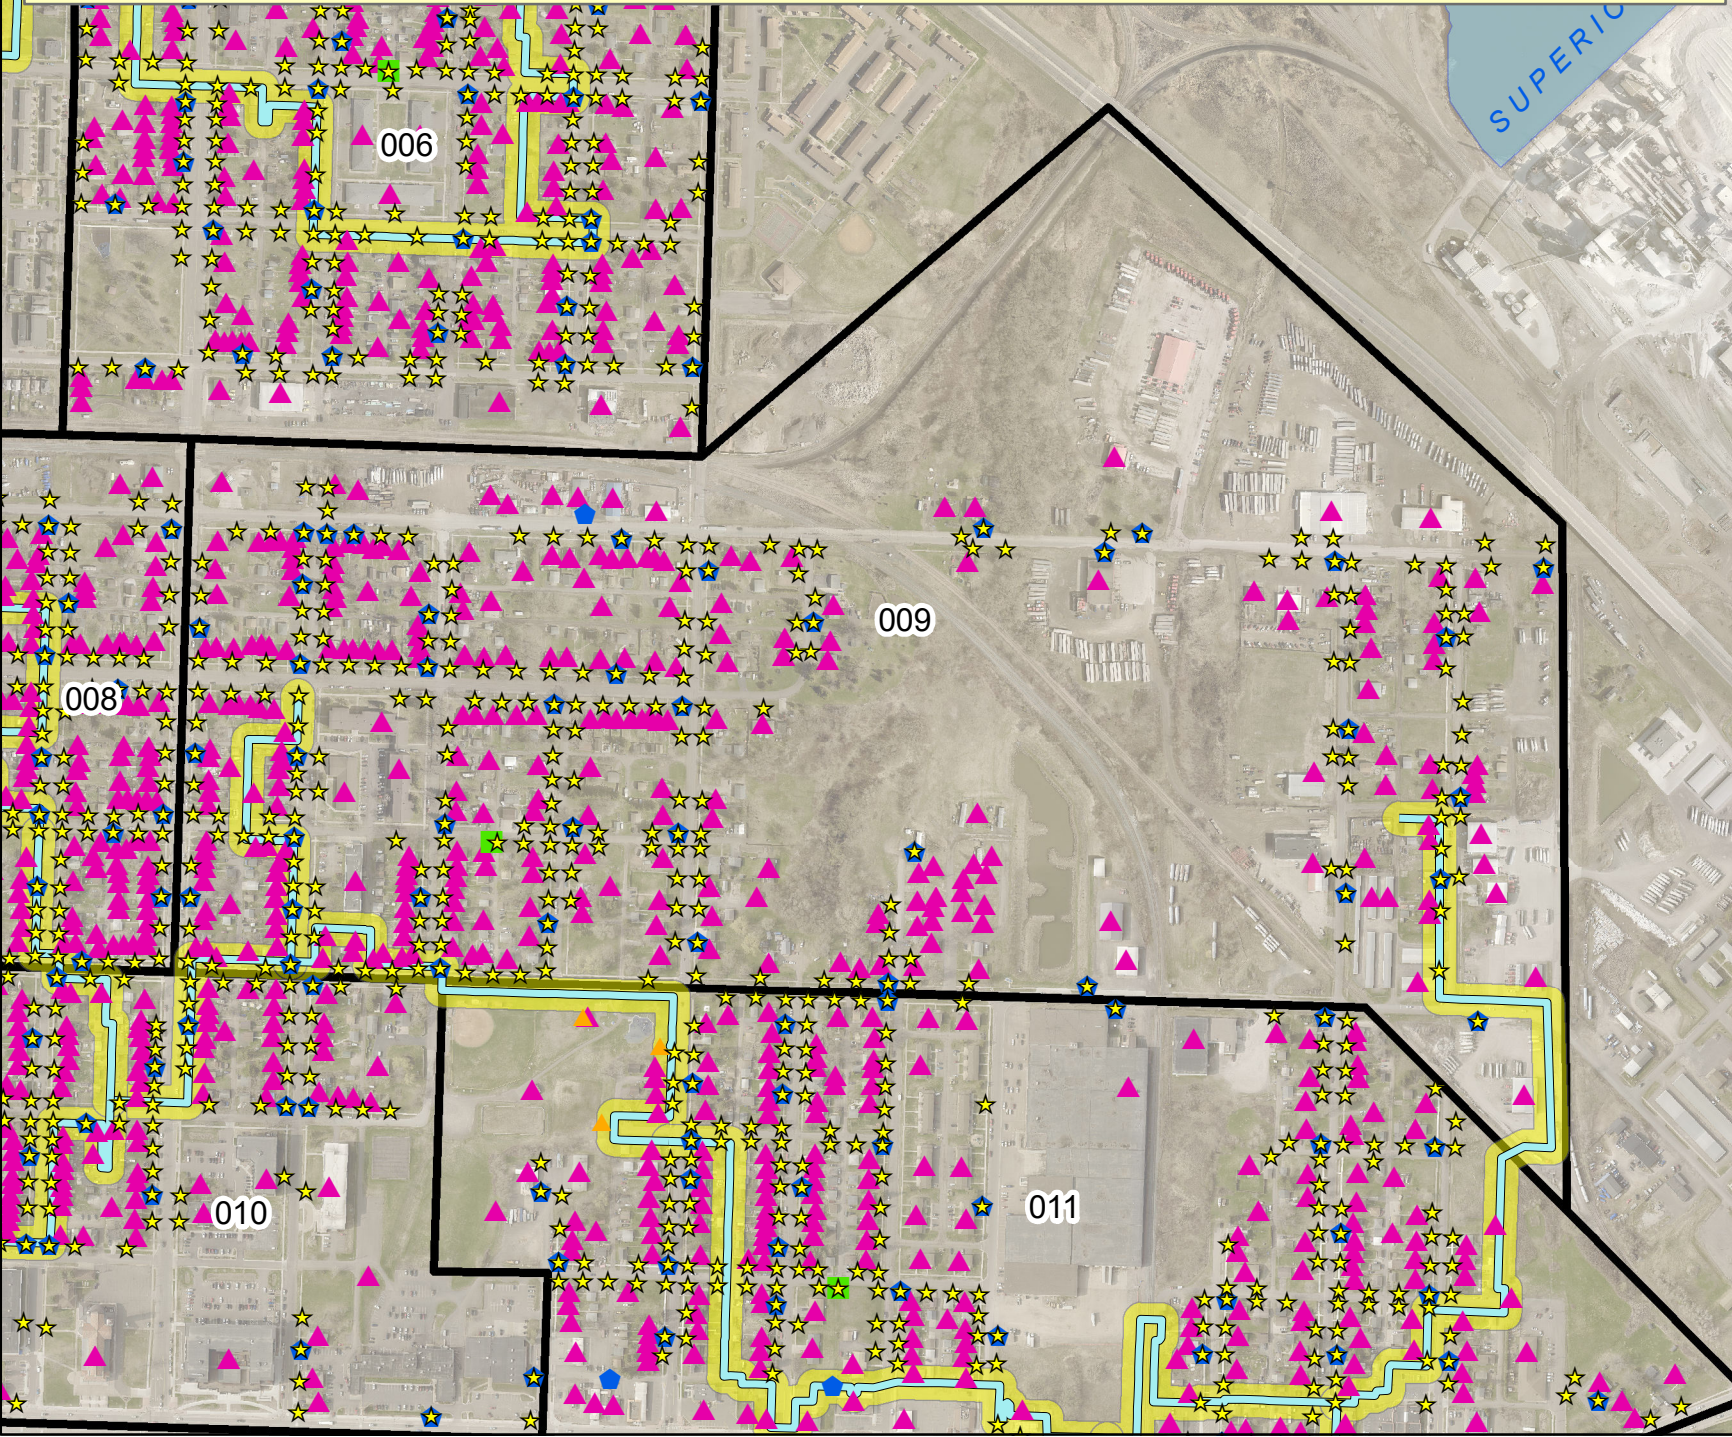

Type

-  FDH Cabinet
-  Hut
-  Splice Closure
-  Structure
-  Fiber Site Locations
-  Grant Districts

Living up to our name.

Date: 10/24/2023

1 inch = 0.11 miles

www.ConnectSuperior.com

ConnectSuperior Capital Projects Fund Broadband Infrastructure Program

District =
010

Legend

Fiber Points

Type

- FDH Cabinet
- Hut
- Splice Closure
- Structure
- Fiber Site Locations

Grant Districts

Living up to our name.

Date: 10/24/2023