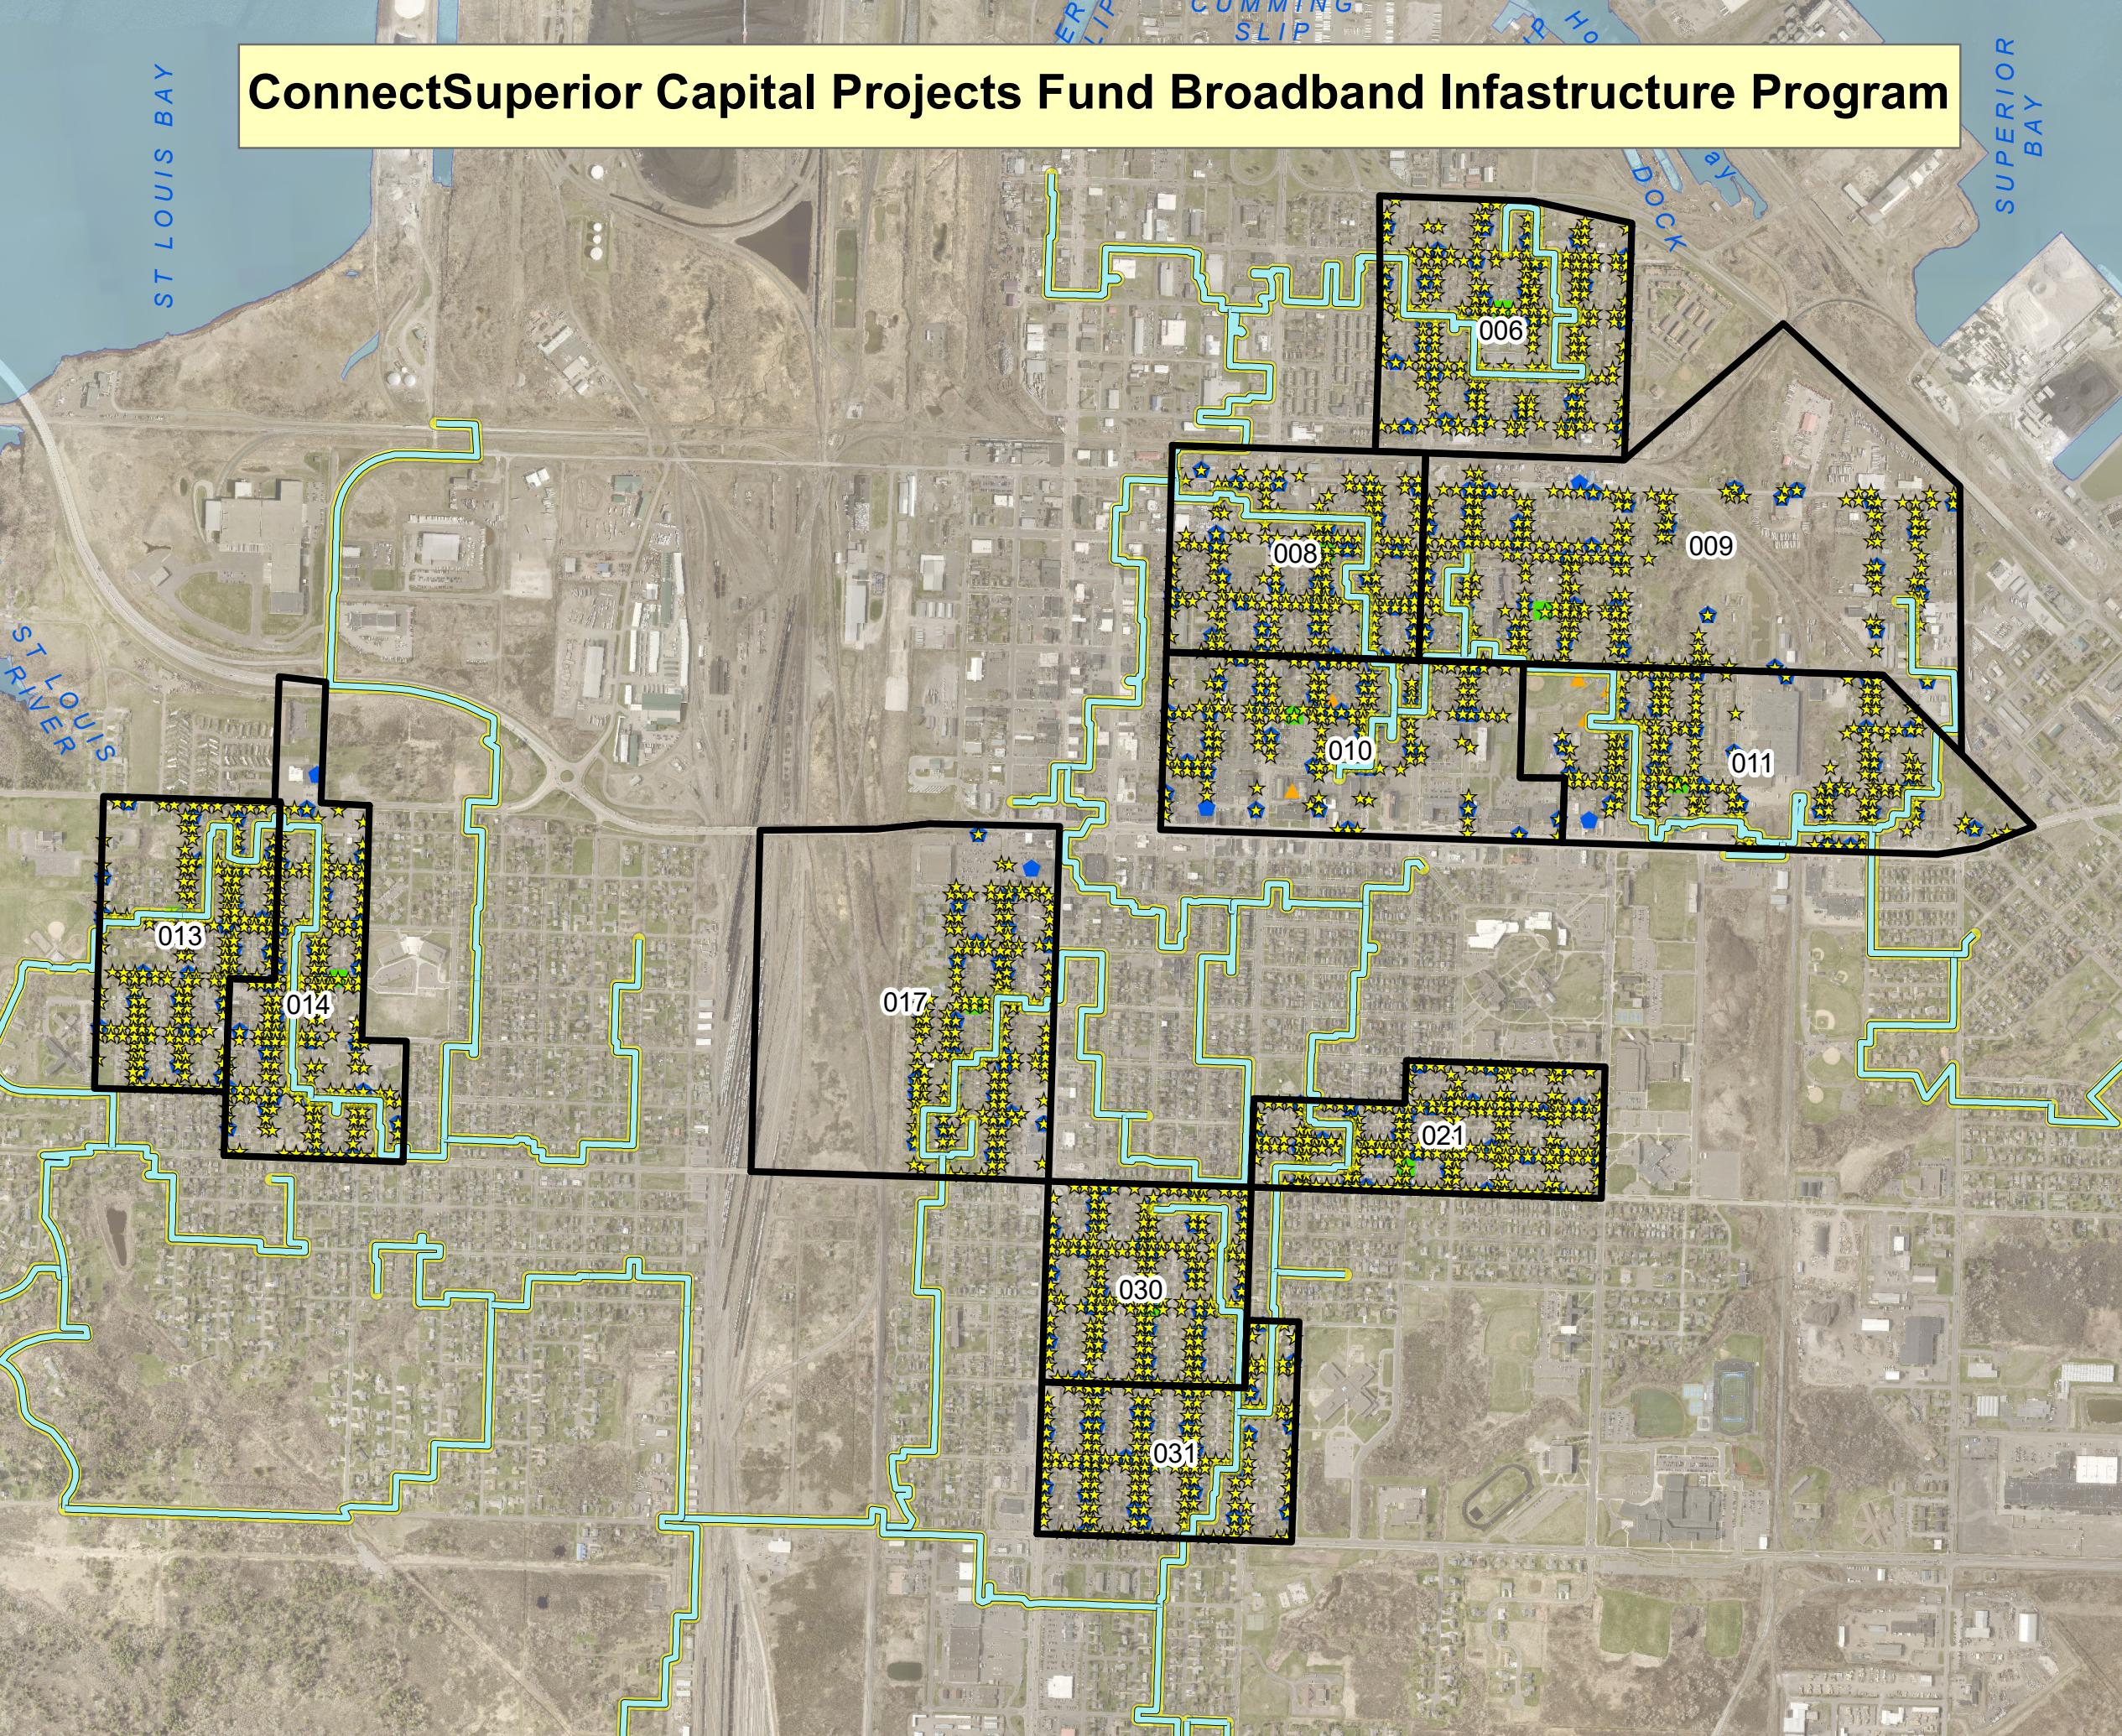

ConnectSuperior Capital Projects Fund Broadband Infrastructure Program

Legend

- Grant Districts
- Fiber Feeder Lines
- Buffered Fiber Feeder Lines

Fiber Points

Type

- FDH Cabinet
- Hut
- Splice Closure
- Structure

Living up to our name.

Date: 10/24/2023
1 inch = 0.23 miles