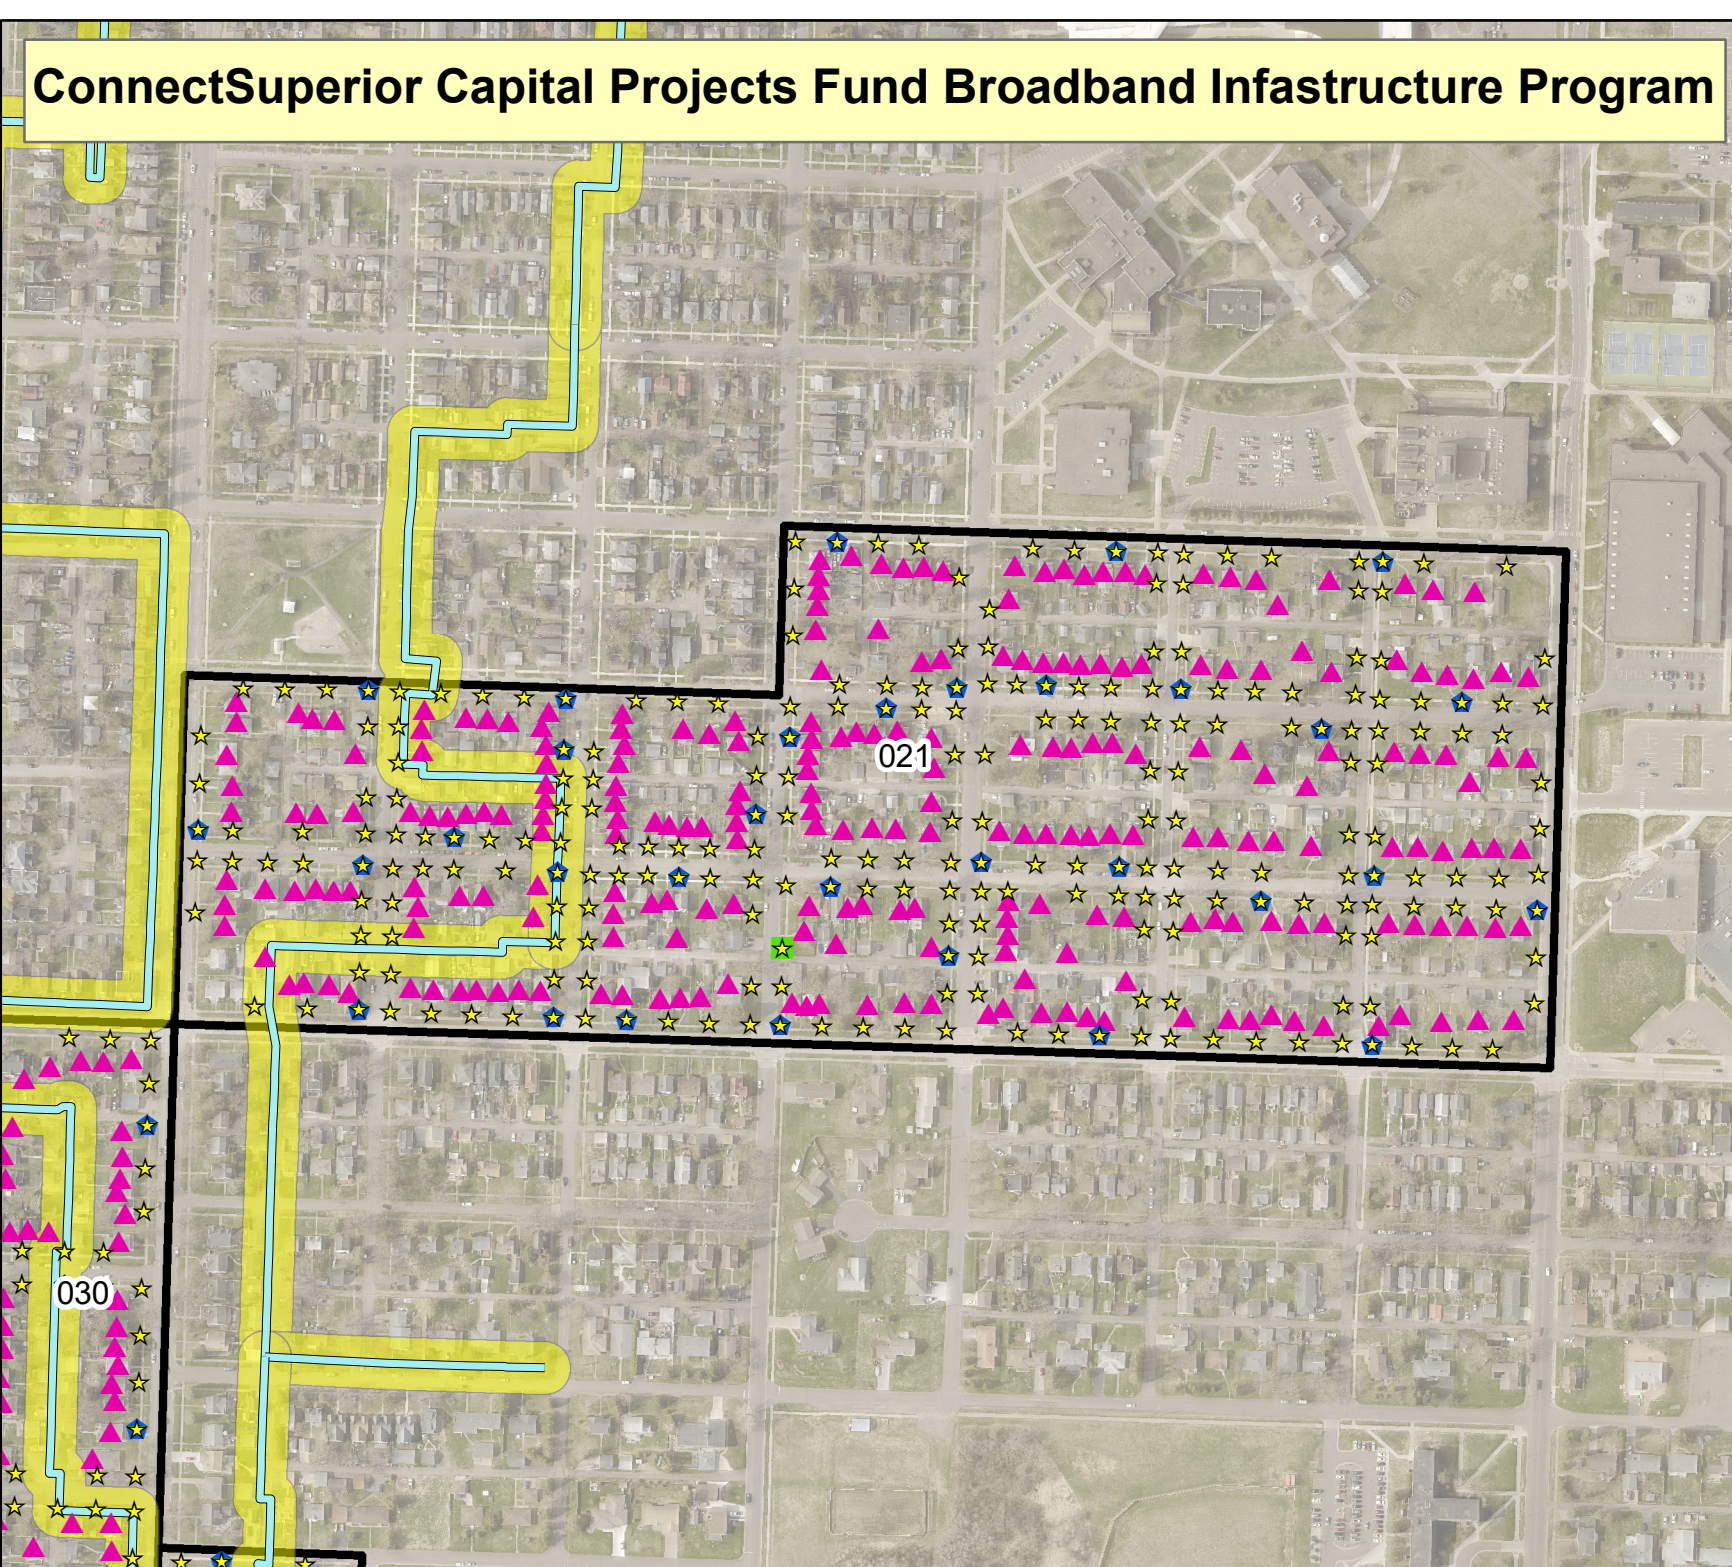

Type

-  FDH Cabinet
-  Hut
-  Splice Closure
-  Structure
-  Fiber Site Locations
-  Grant Districts

Living up to our name.

Date: 10/24/2023

1 inch = 0.07 miles

www.ConnectSuperior.com

ConnectSuperior Capital Projects Fund Broadband Infrastructure Program

District =
030

Legend

Fiber Points

Type

-  FDH Cabinet
-  Hut
-  Splice Closure
-  Structure
-  Fiber Site Locations
-  Grant Districts

Living up to our name.

Date: 10/24/2023

1 inch = 0.05 miles