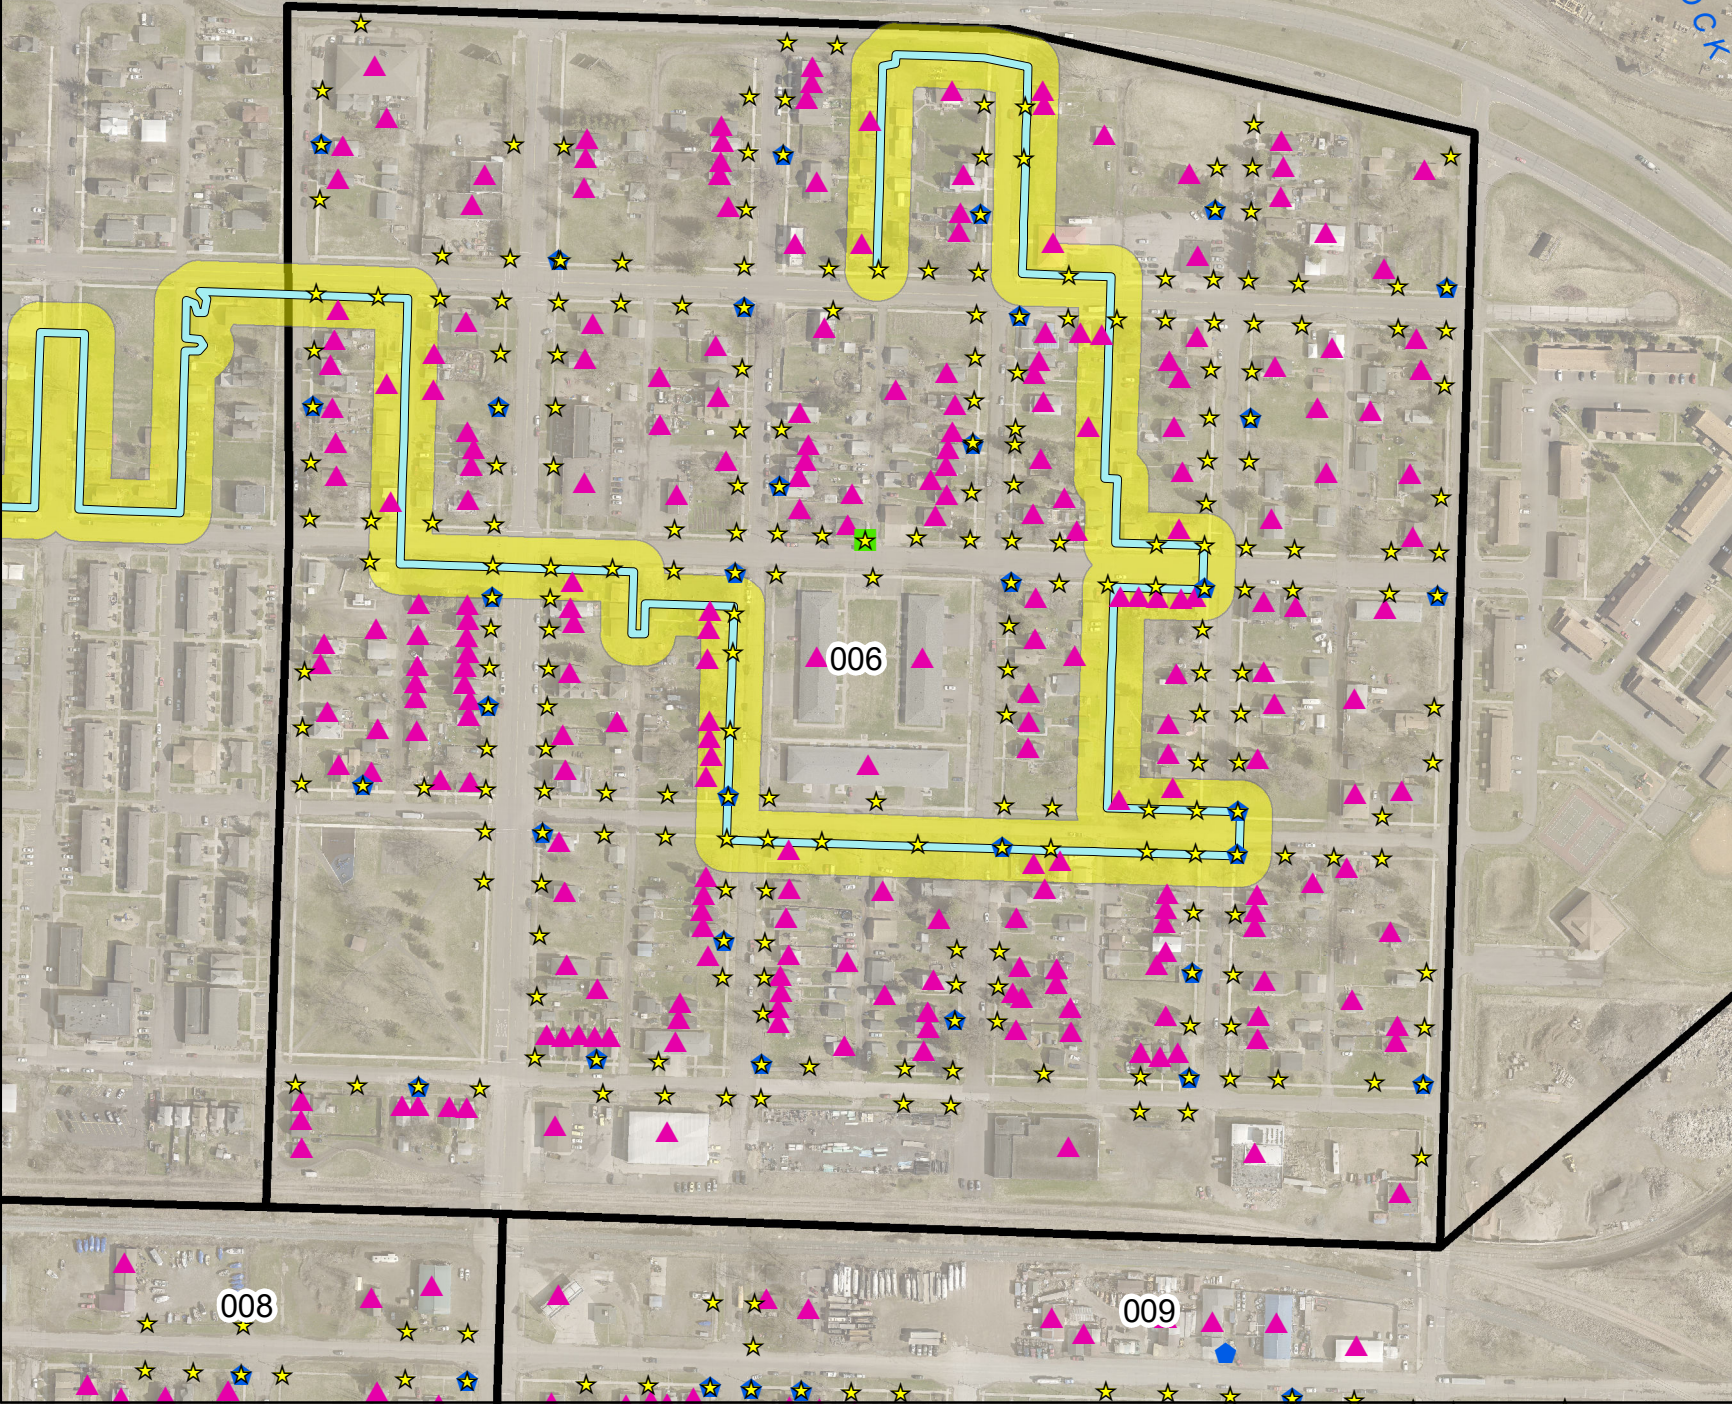

- Grant Districts
- Fiber Feeder Lines
- Buffered Fiber Feeder Lines

SUPERIOR
WISCONSIN
Living up to our name.

Date: 10/24/2023
1 inch = 0.23 miles

ConnectSuperior Capital Projects Fund Broadband Infrastructure Program

District =
006

Legend

Fiber Points

Type

-  FDH Cabinet
-  Hut
-  Splice Closure
-  Structure
-  Fiber Site Locations
-  Grant Districts

Living up to our name.

Date: 10/24/2023

1 inch = 0.06 miles