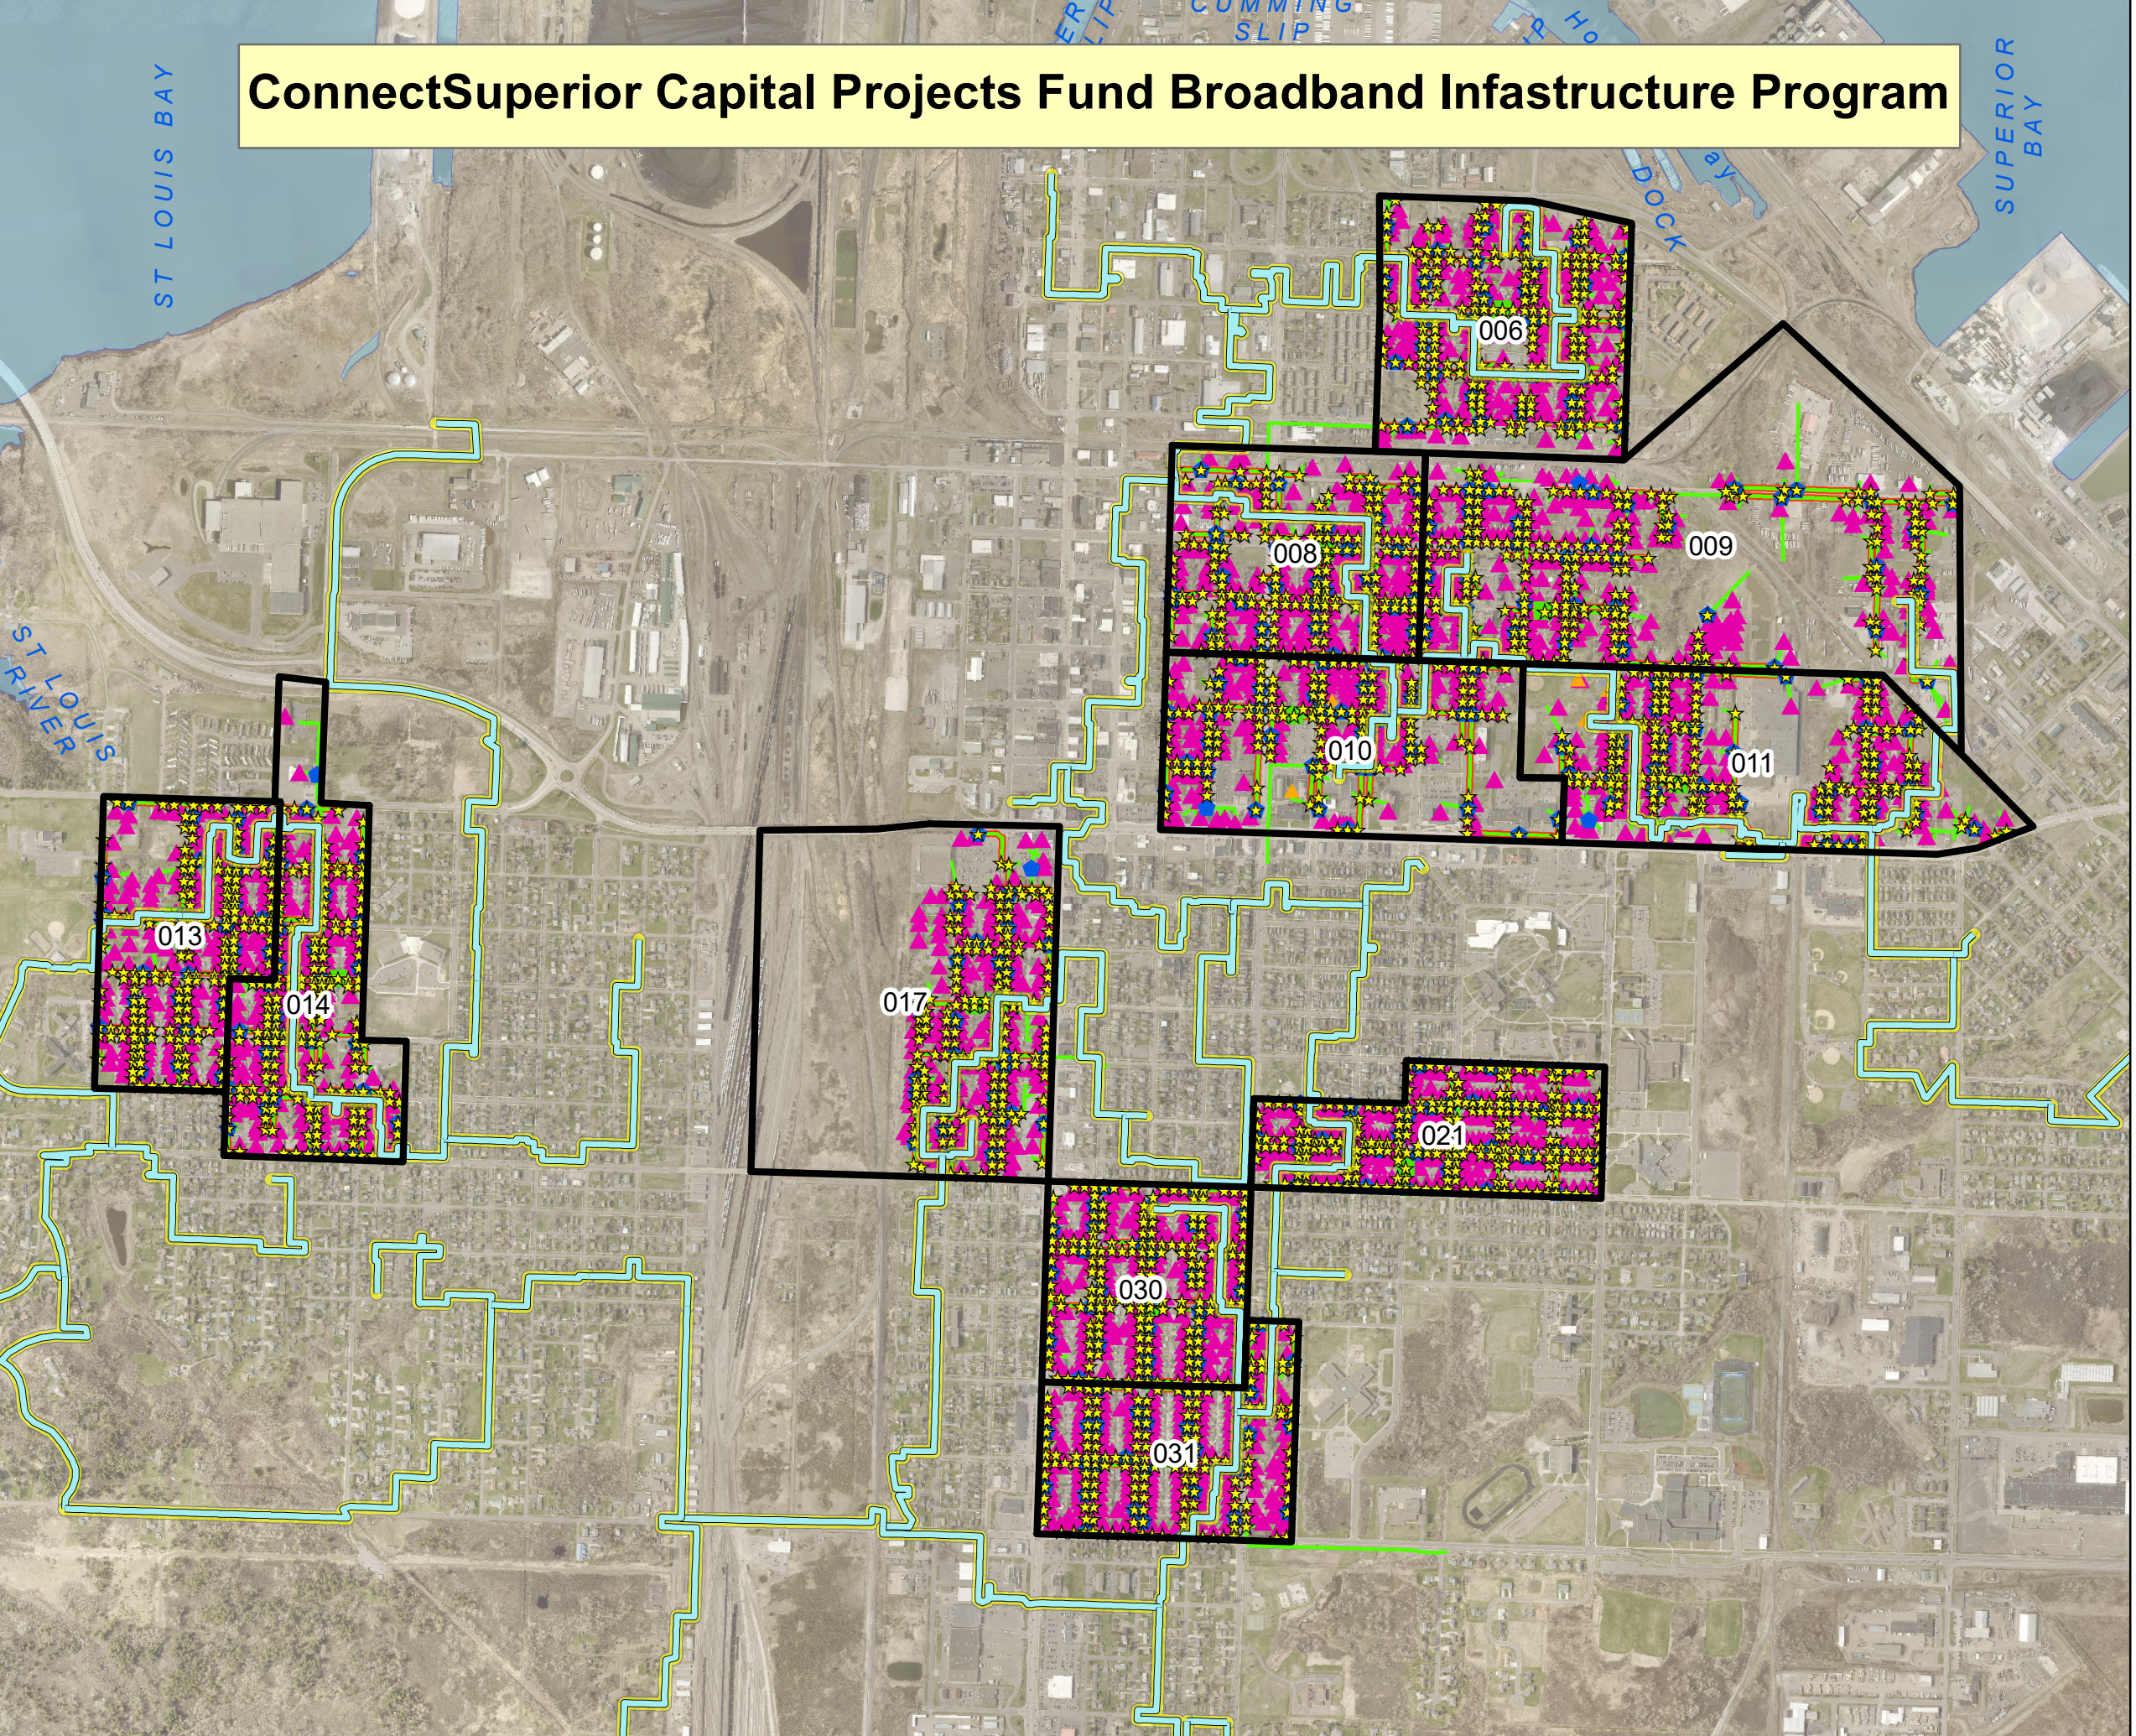

SUPERIOR
WISCONSIN

Living up to our name.

Date: 10/24/2023
1 inch = 0.23 miles

ConnectSuperior Capital Projects Fund Broadband Infrastructure Program

Legend

- Grant Districts
- Fiber Feeder Lines
- Buffered Fiber Feeder Lines
- Fiber Site Locations