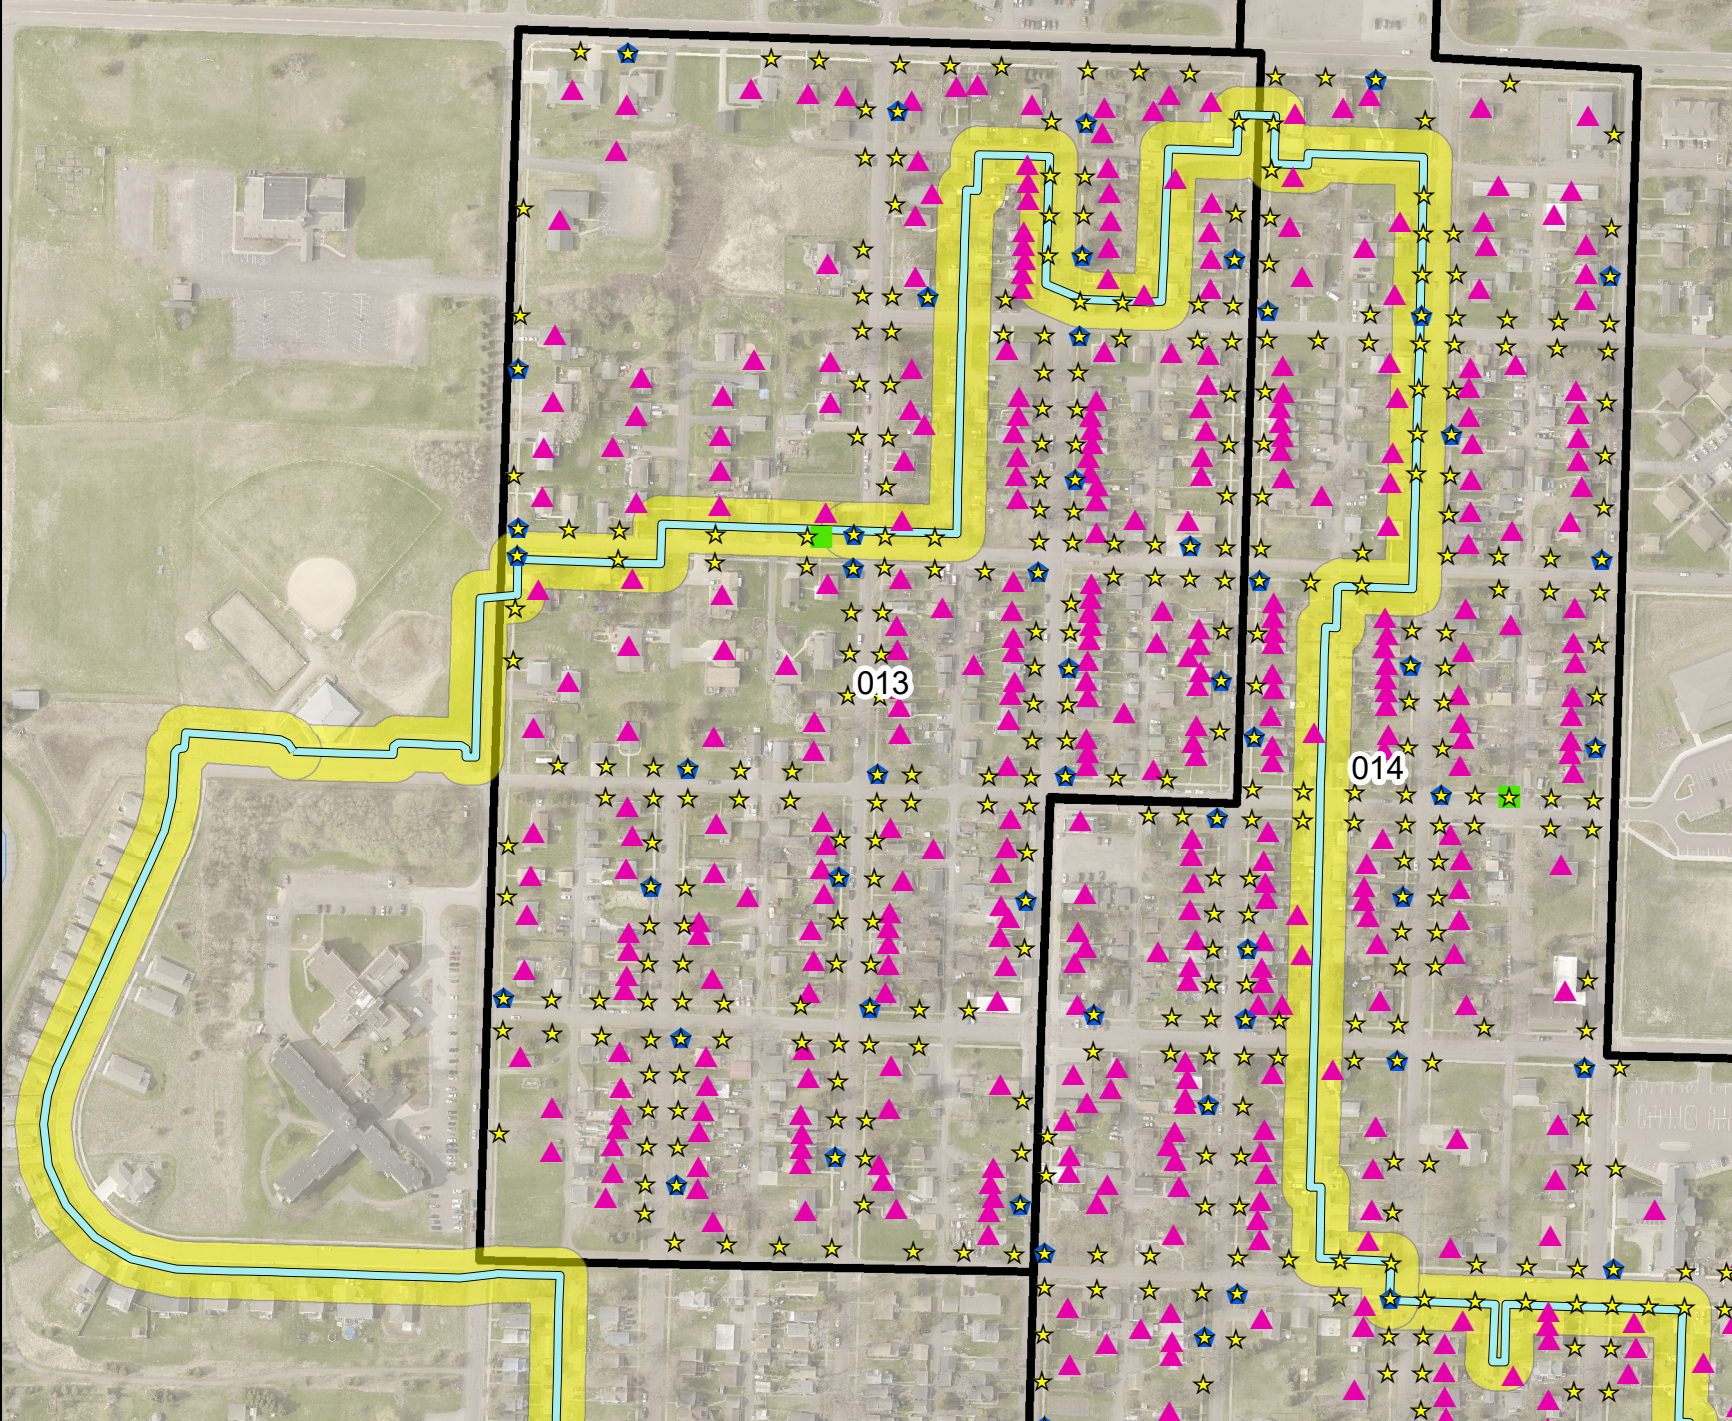

Living up to our name.

Date: 10/24/2023

1 inch = 0.1 miles

www.ConnectSuperior.com

ConnectSuperior Capital Projects Fund Broadband Infrastructure Program

District =
013

Legend

Fiber Points

Type

-  FDH Cabinet
-  Hut
-  Splice Closure
-  Structure
-  Fiber Site Locations
-  Grant Districts

Living up to our name.

Date: 10/24/2023

1 inch = 0.06 miles

www.ConnectSuperior.com

ConnectSuperior Capital Projects Fund Broadband Infrastructure Program

District =
014

Legend

Fiber Points

Type

-  FDH Cabinet
-  Hut
-  Splice Closure
-  Structure
-  Fiber Site Locations
-  Grant Districts

Living up to our name.

Date: 10/24/2023

1 inch = 0.11 miles