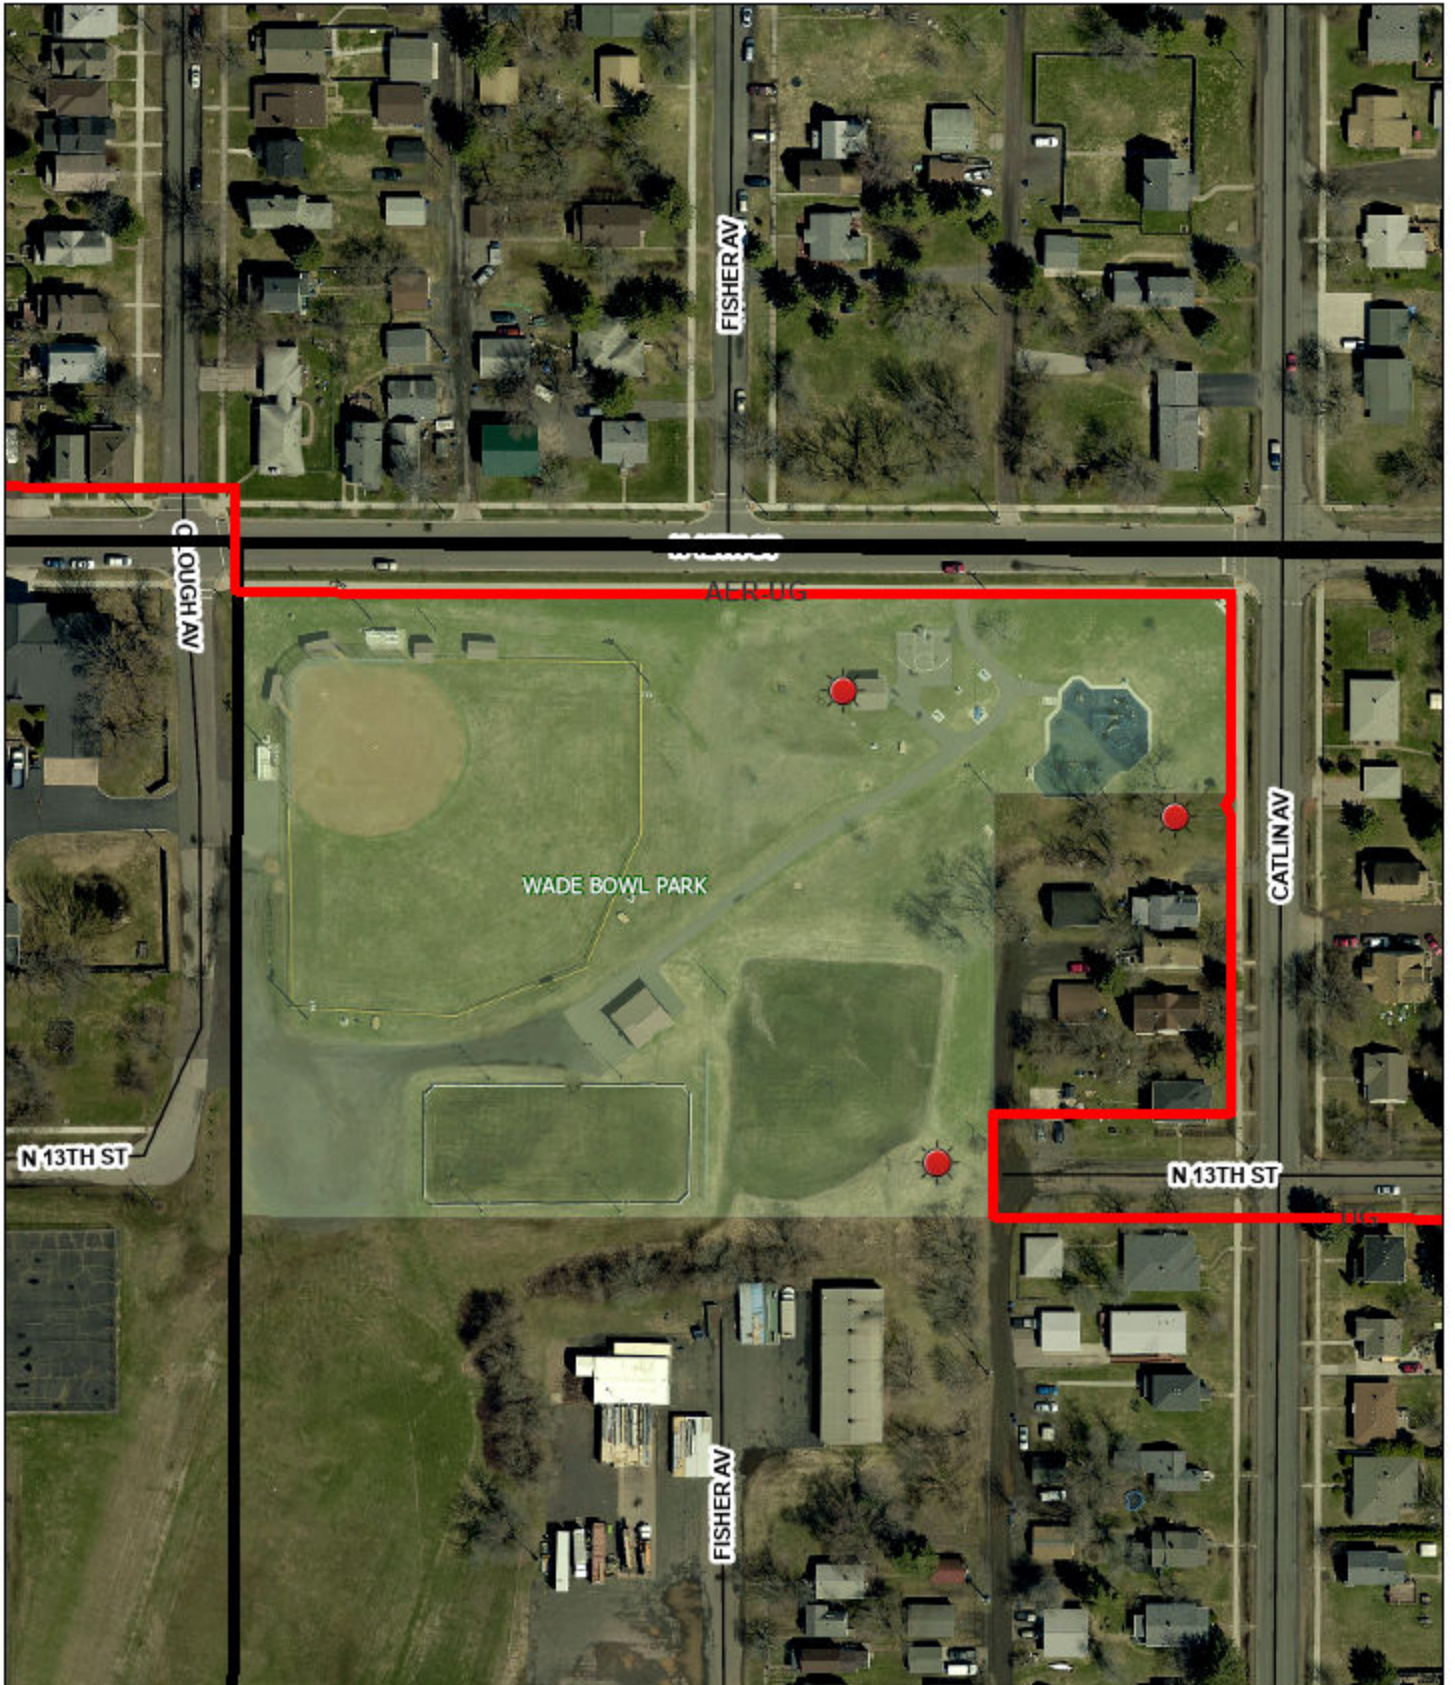

# Wade Bowl Site

6/22/2022, 12:07:52 PM

© OpenStreetMap (and) contributors, CC-BY-SA

# City Parking Lot 13th and Cumming

6/22/2022, 12:09:16 PM

© OpenStreetMap (and) contributors, CC-BY-SA

City of Superior  
Map data © OpenStreetMap contributors, CC-BY-SA | City of Superior |

# Gouge Park Site

6/22/2022, 12:16:56 PM

© OpenStreetMap (and) contributors, CC-BY-SA

# 21st Viaduct Vacant Property

6/22/2022, 12:13:16 PM

© OpenStreetMap (and) contributors, CC-BY-SA