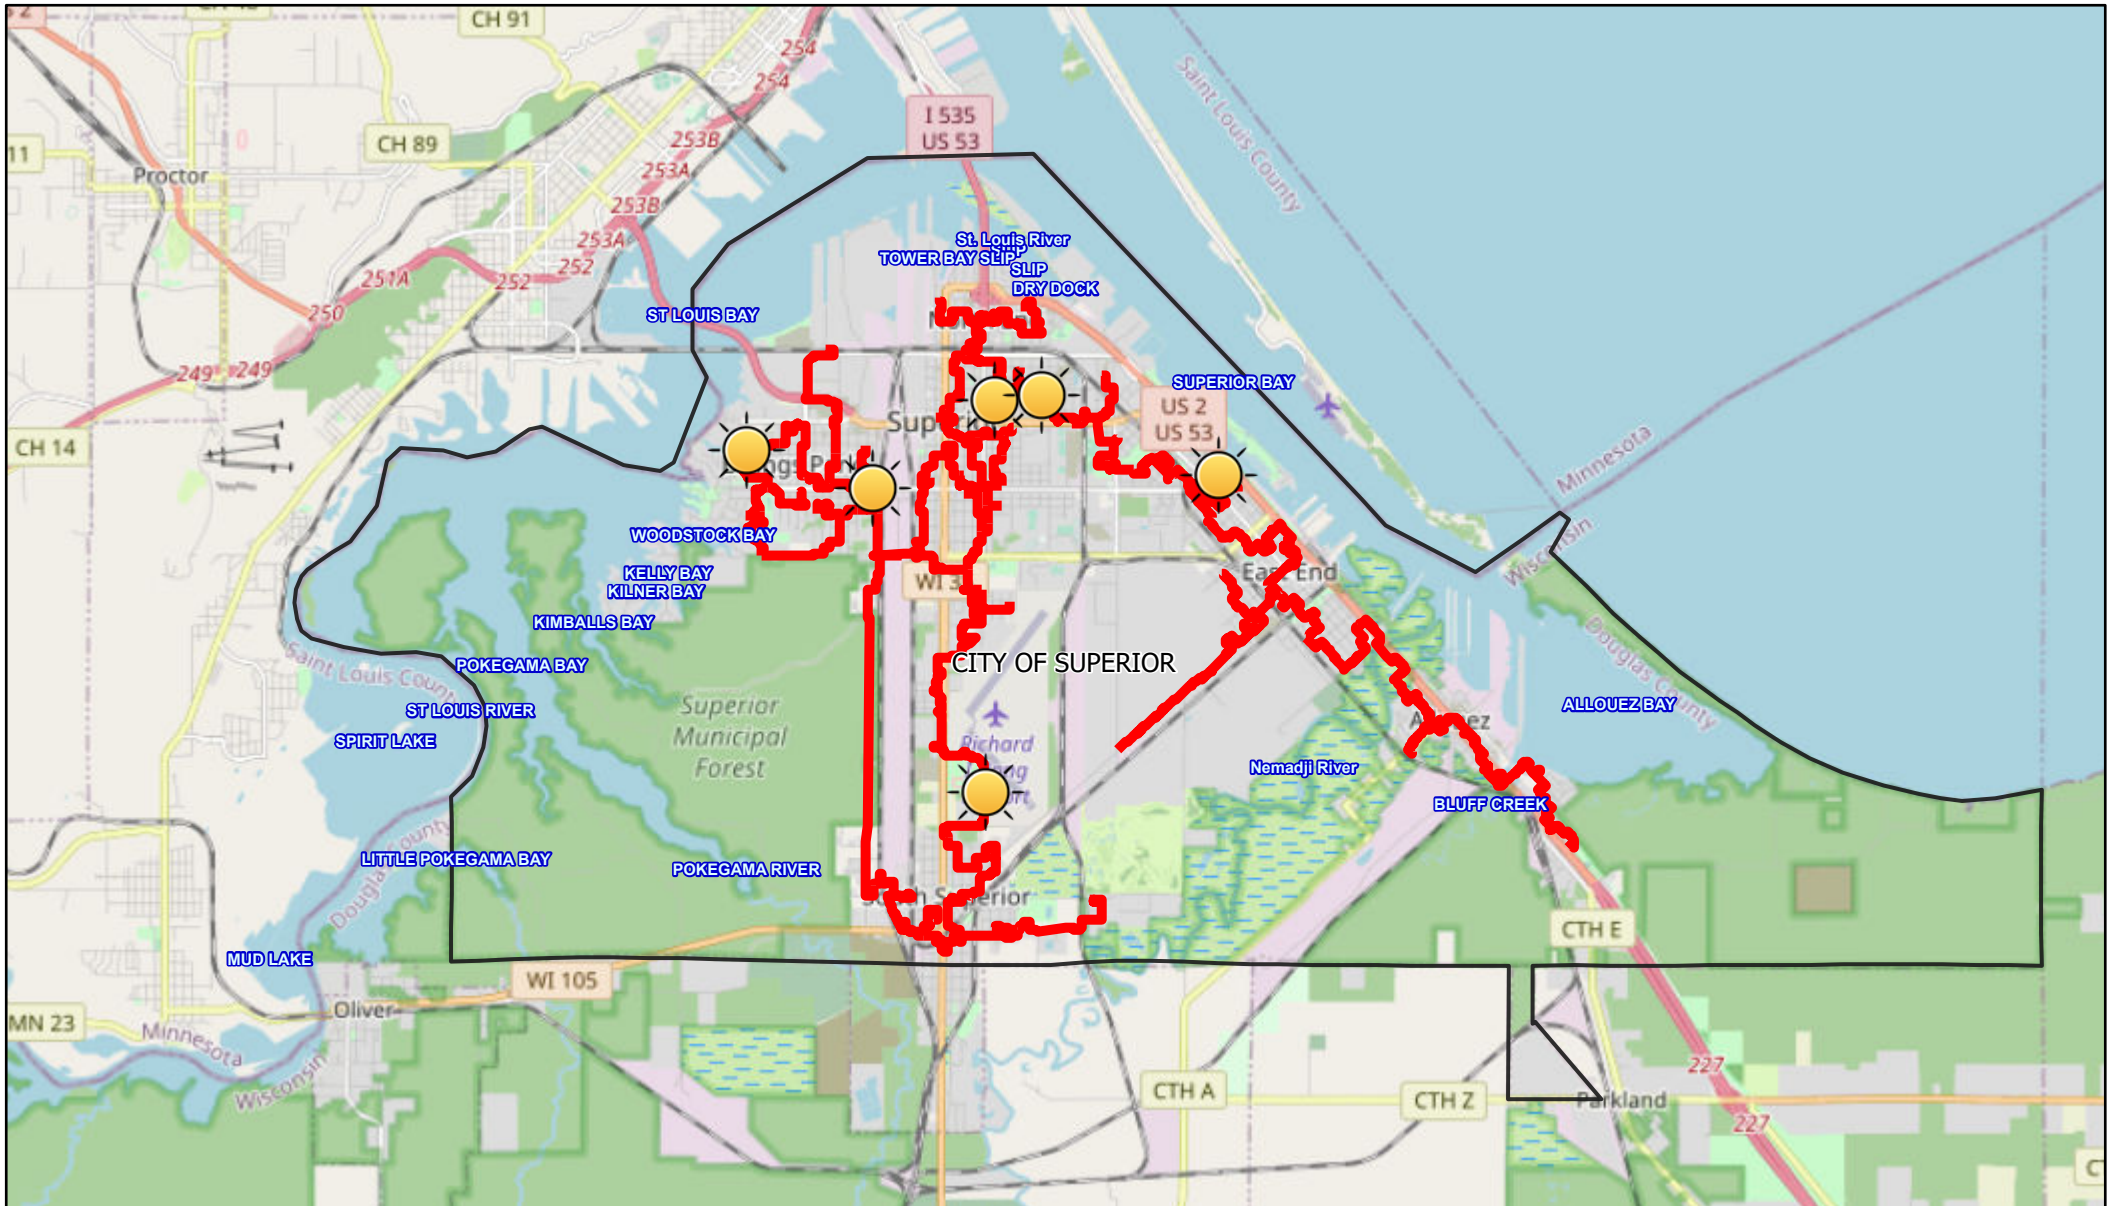

# Potential Fiber Sites

6/28/2022, 7:24:30 AM

# Wade Bowl Site

6/22/2022, 12:07:52 PM

© OpenStreetMap (and) contributors, CC-BY-SA

# City Parking Lot 13th and Cumming

6/22/2022, 12:09:16 PM

© OpenStreetMap (and) contributors, CC-BY-SA

City of Superior  
Map data © OpenStreetMap contributors, CC-BY-SA | City of Superior |

# 21st Viaduct Vacant Property

6/22/2022, 12:13:16 PM

© OpenStreetMap (and) contributors, CC-BY-SA