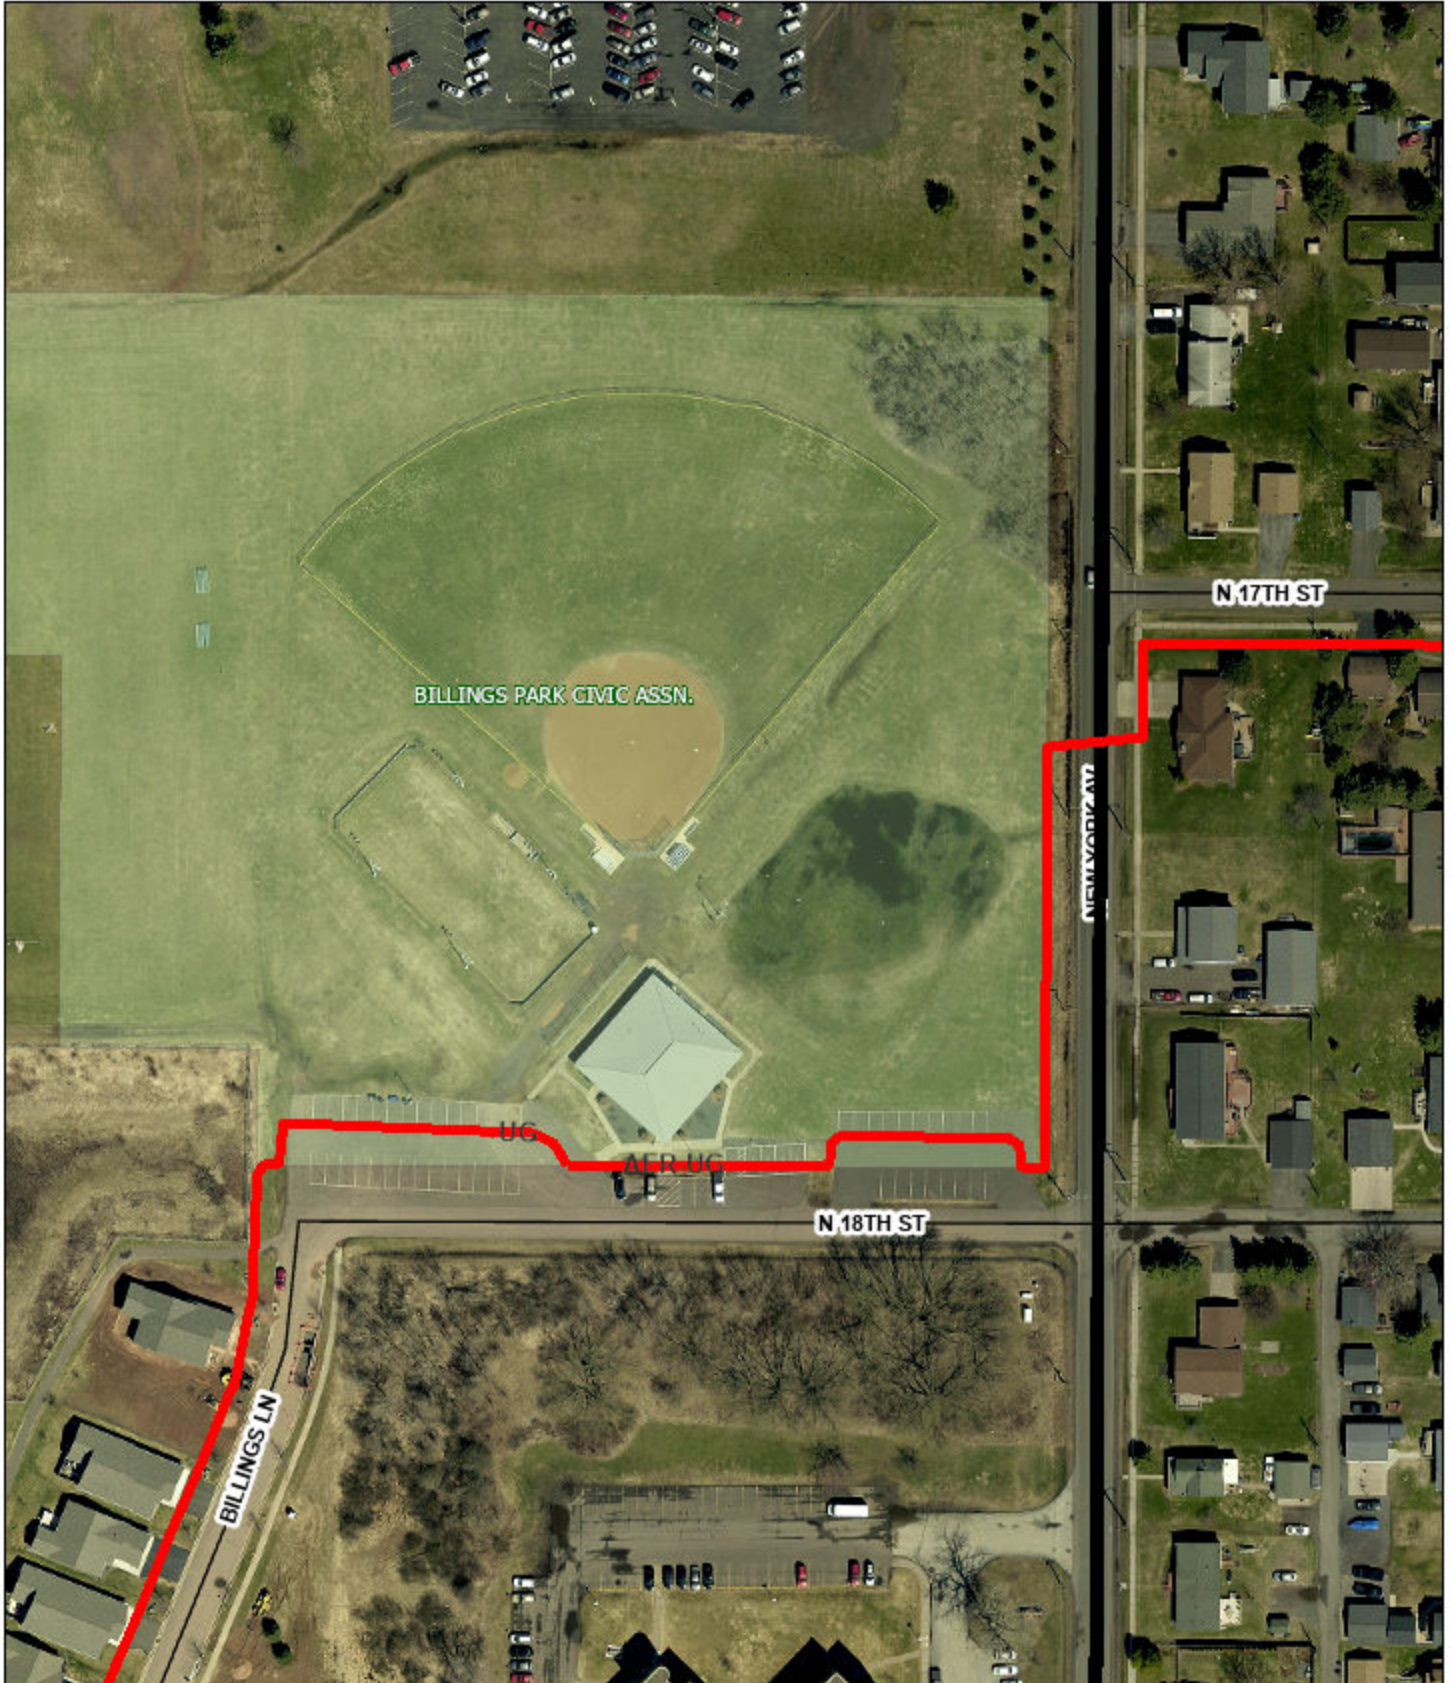

Billings Park Civic Center

6/22/2022, 12:15:03 PM