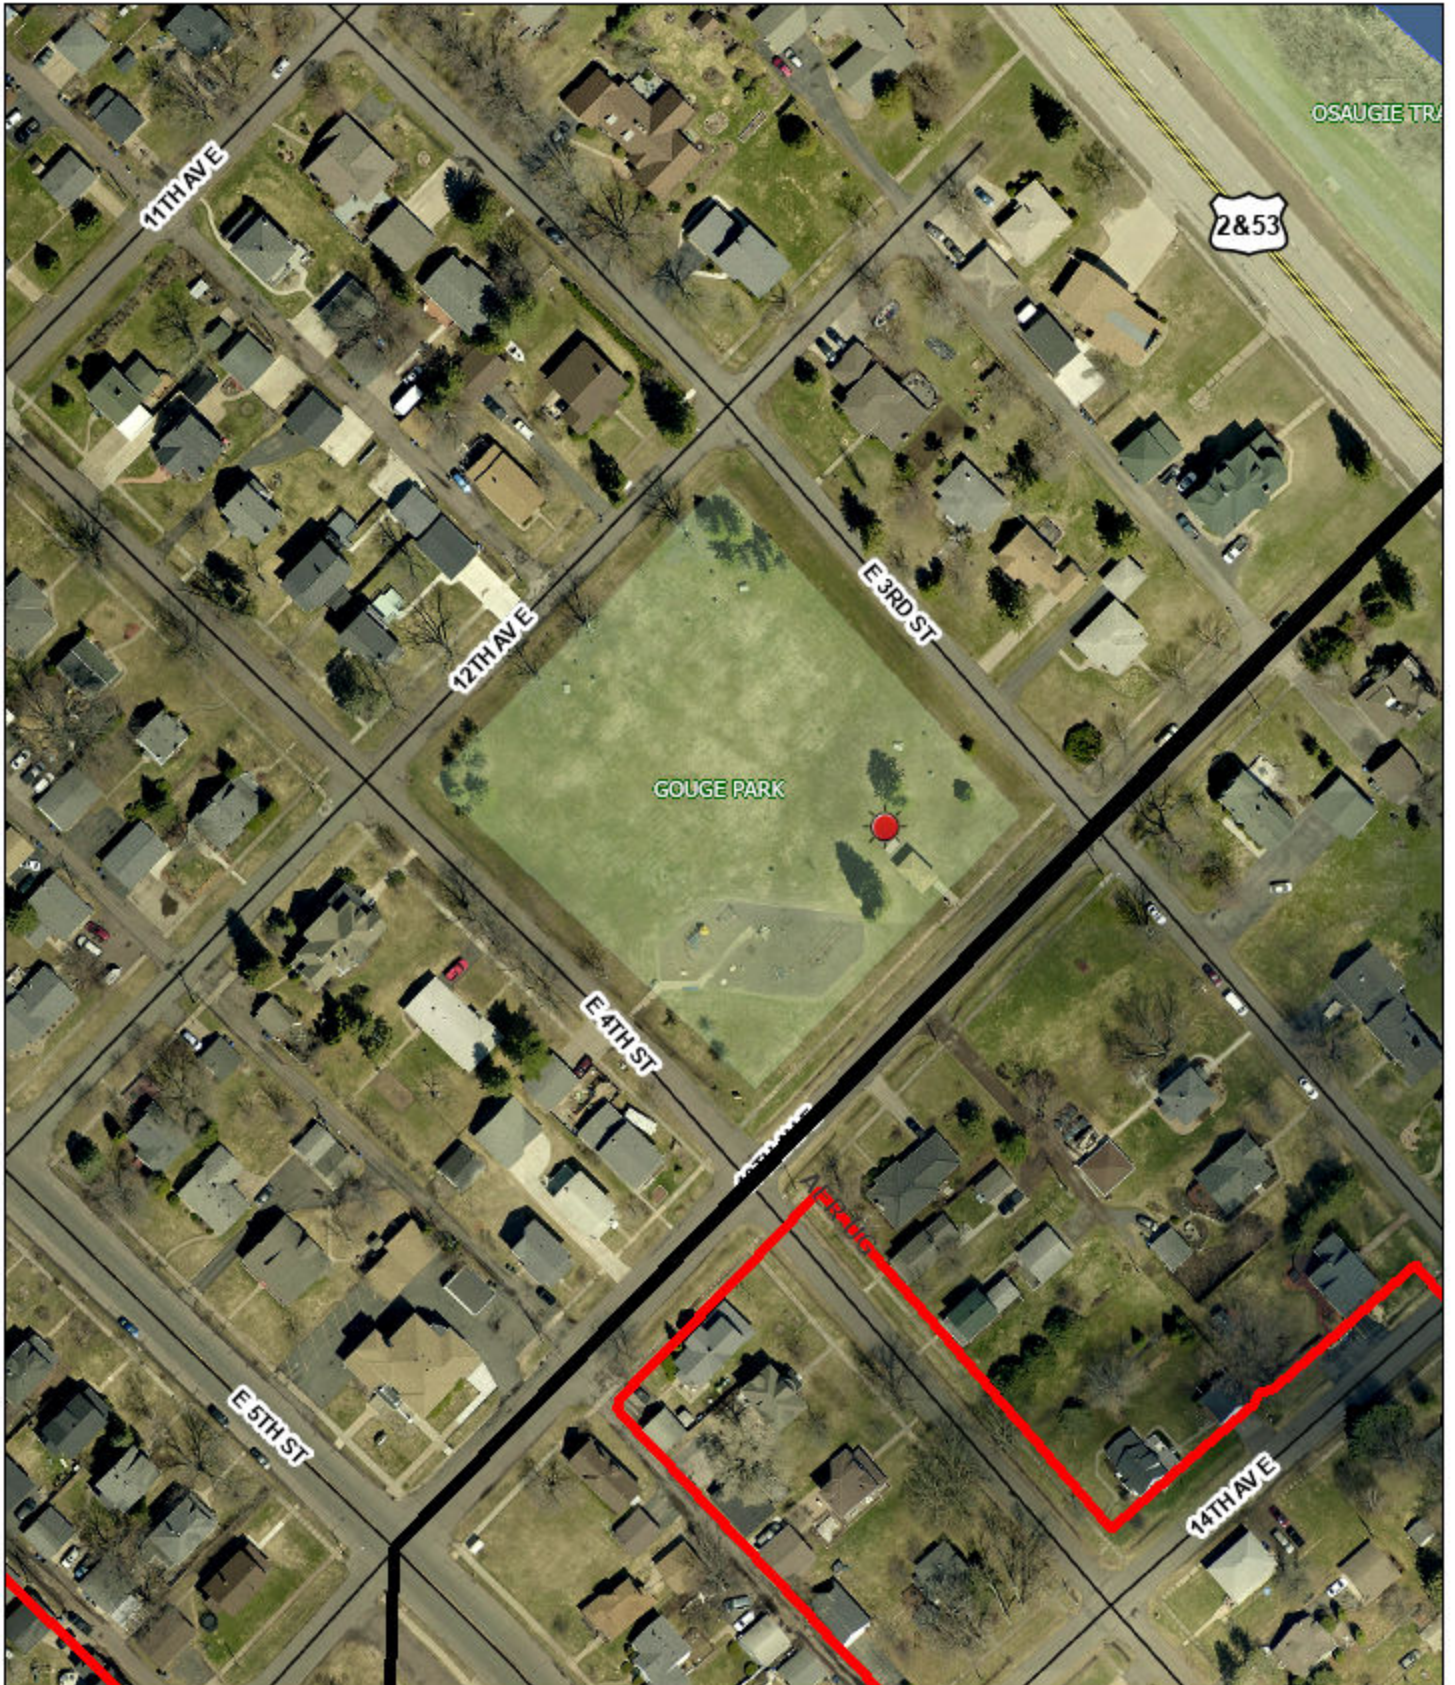

# Wade Bowl Site

6/22/2022, 12:07:52 PM

© OpenStreetMap (and) contributors, CC-BY-SA

# City Parking Lot 13th and Cumming

6/22/2022, 12:09:16 PM

© OpenStreetMap (and) contributors, CC-BY-SA

City of Superior  
Map data © OpenStreetMap contributors, CC-BY-SA | City of Superior |

# Gouge Park Site

6/22/2022, 12:16:56 PM

© OpenStreetMap (and) contributors, CC-BY-SA

# 21st Viaduct Vacant Property

6/22/2022, 12:13:16 PM

© OpenStreetMap (and) contributors, CC-BY-SA