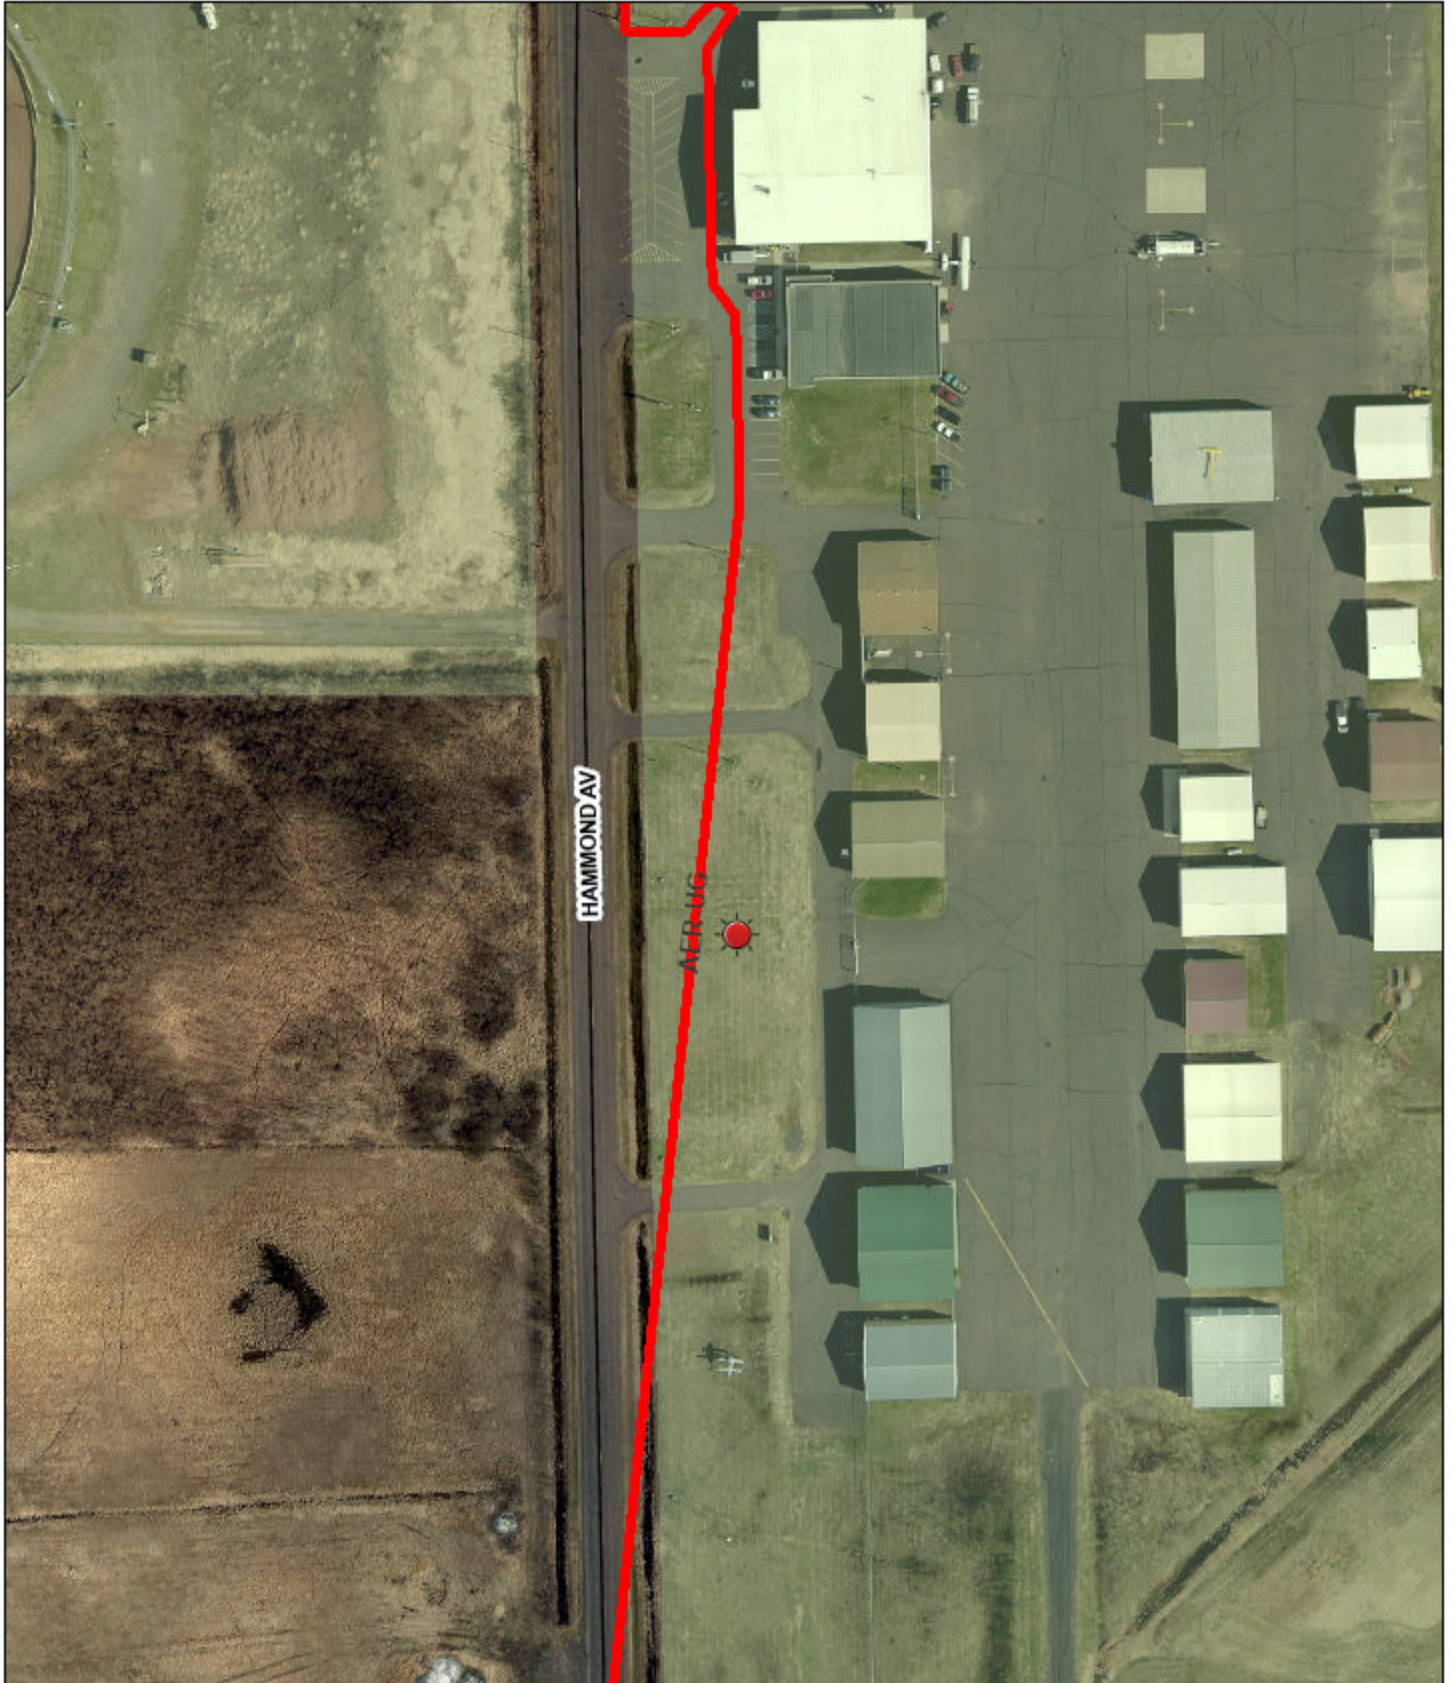

# City Parking Lot 13th and Cumming

6/22/2022, 12:09:16 PM

© OpenStreetMap (and) contributors, CC-BY-SA

City of Superior  
Map data © OpenStreetMap contributors, CC-BY-SA | City of Superior |

# Gouge Park Site

6/22/2022, 12:16:56 PM

© OpenStreetMap (and) contributors, CC-BY-SA

# Hammond Ave Bong Airport ROW

6/22/2022, 12:11:33 PM

© OpenStreetMap (and) contributors, CC-BY-SA

City of Superior  
Map data © OpenStreetMap contributors, CC-BY-SA | City of Superior |