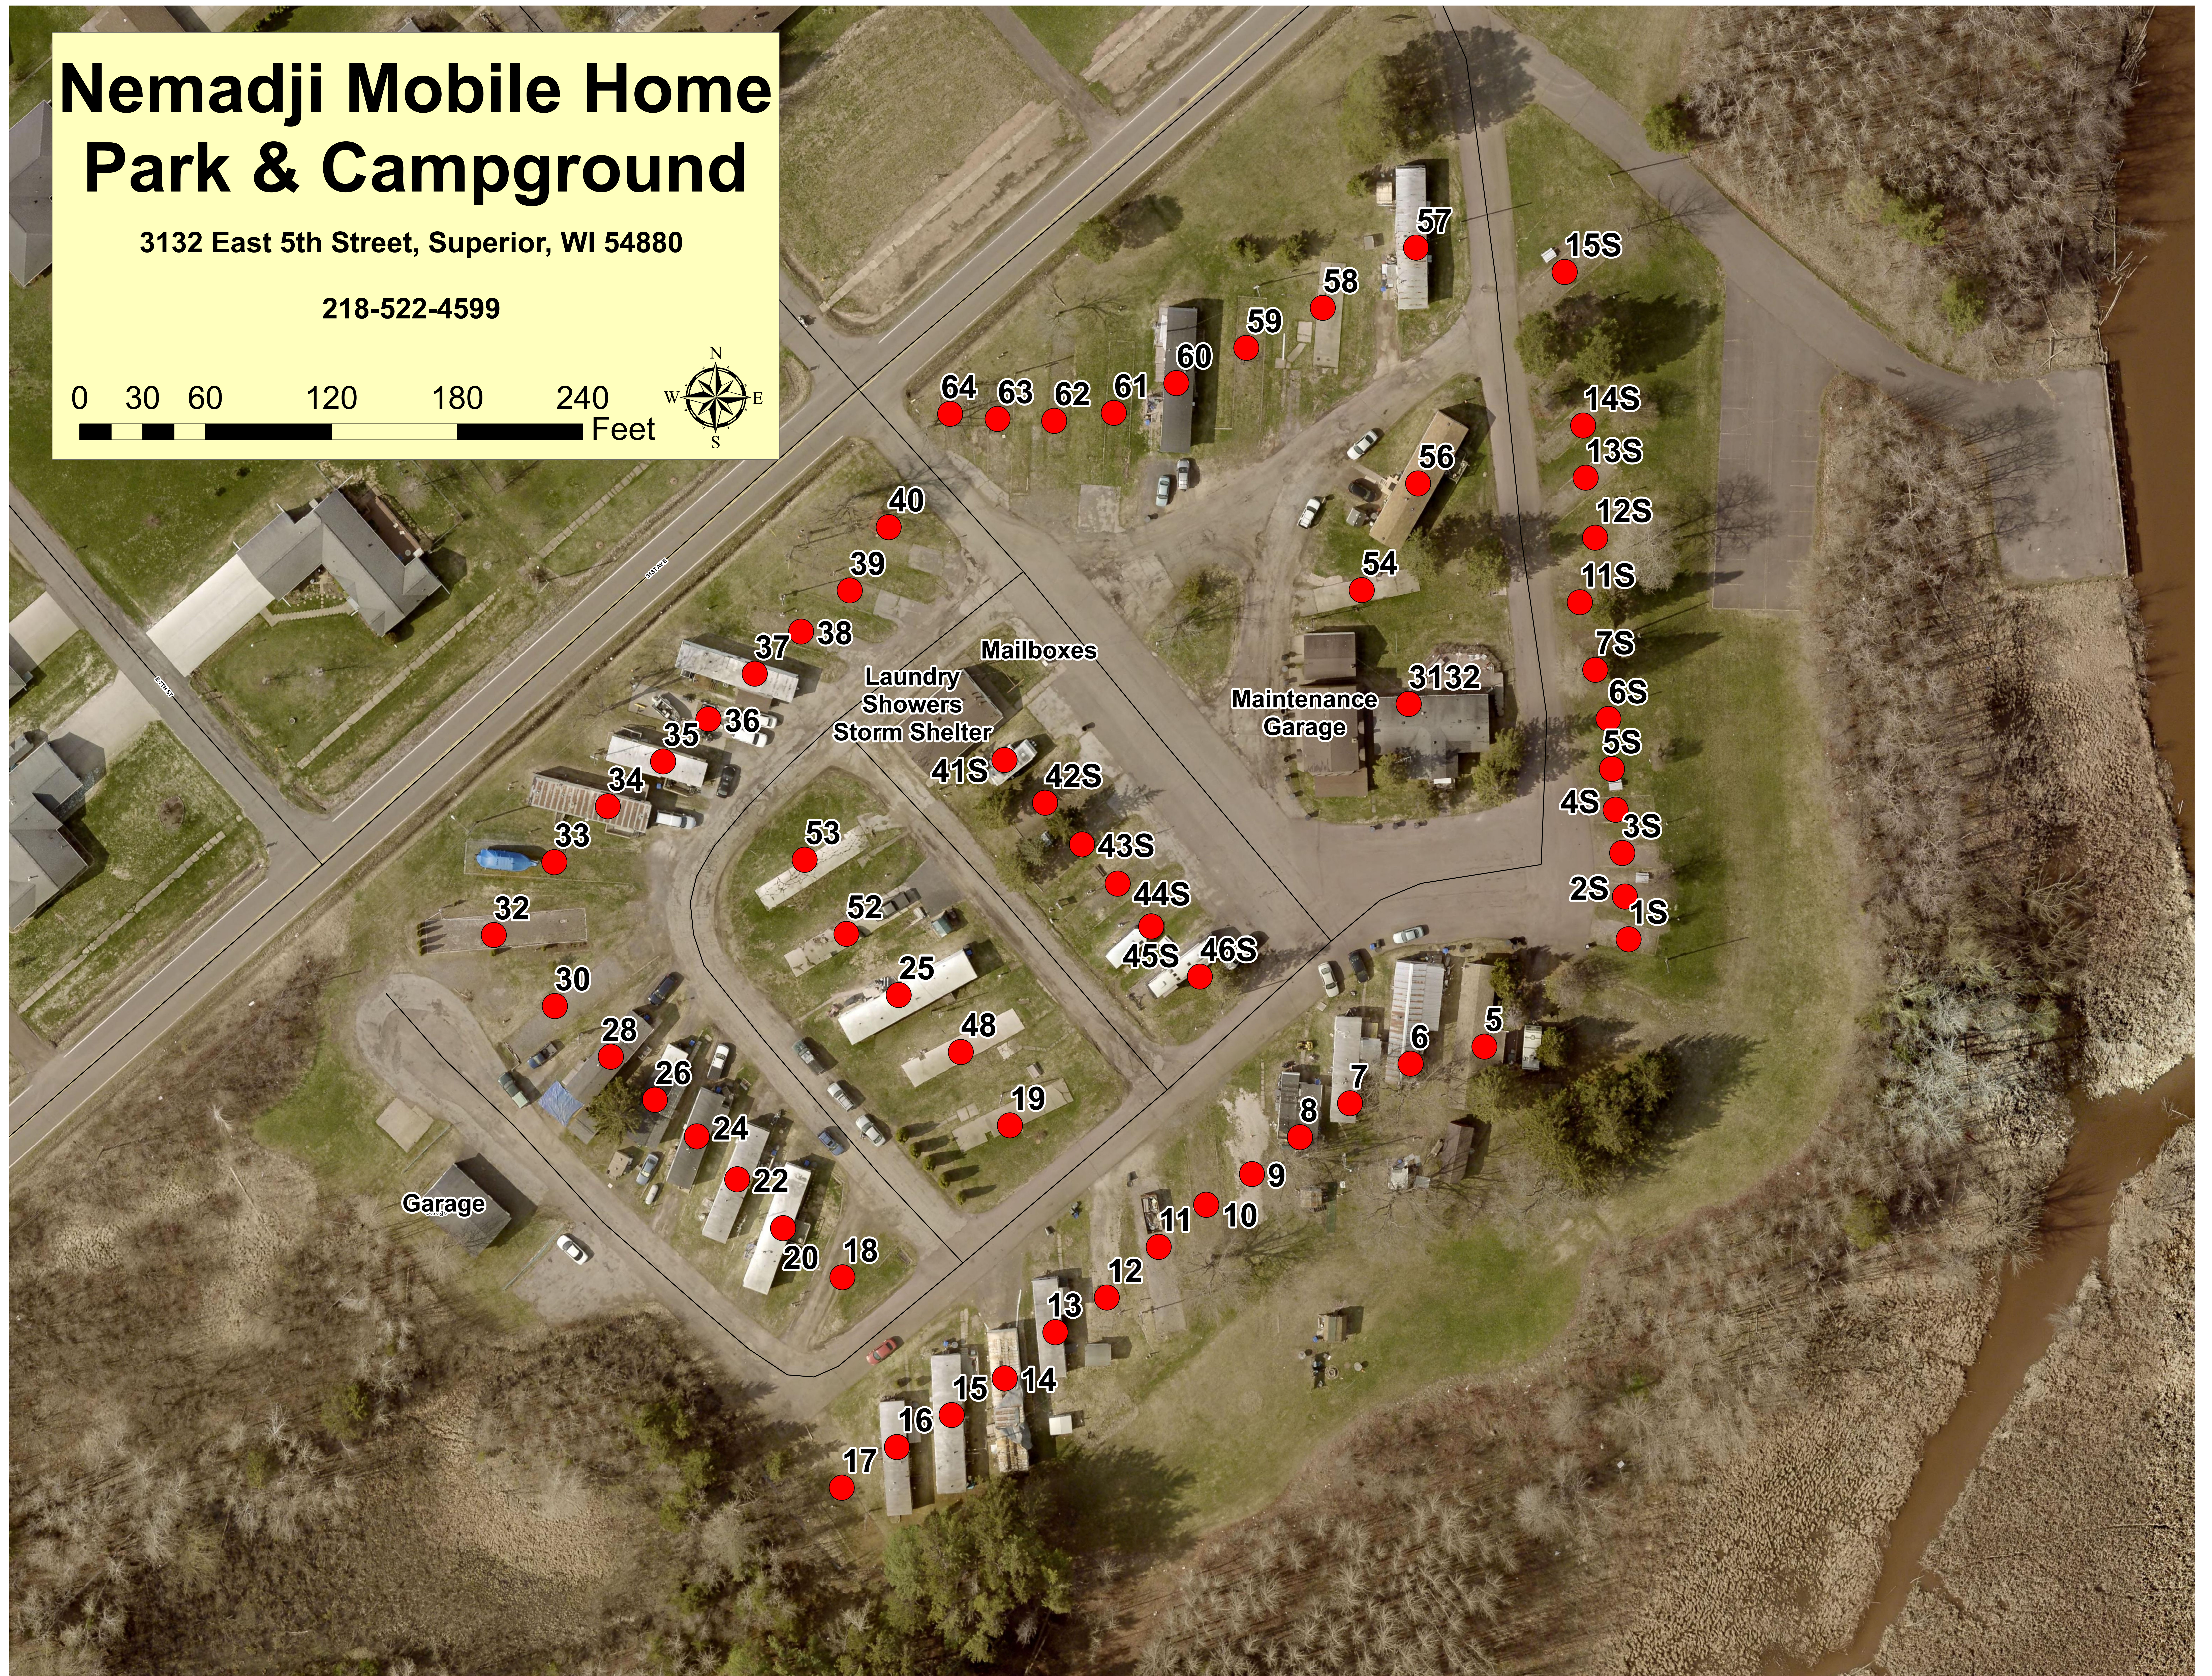

# Nemadji Mobile Home Park & Campground

3132 East 5th Street, Superior, WI 54880

218-522-4599

0 30 60 120 180 240 Feet

Garage

Mailboxes  
Laundry Showers  
Storm Shelter

Maintenance Garage

3132