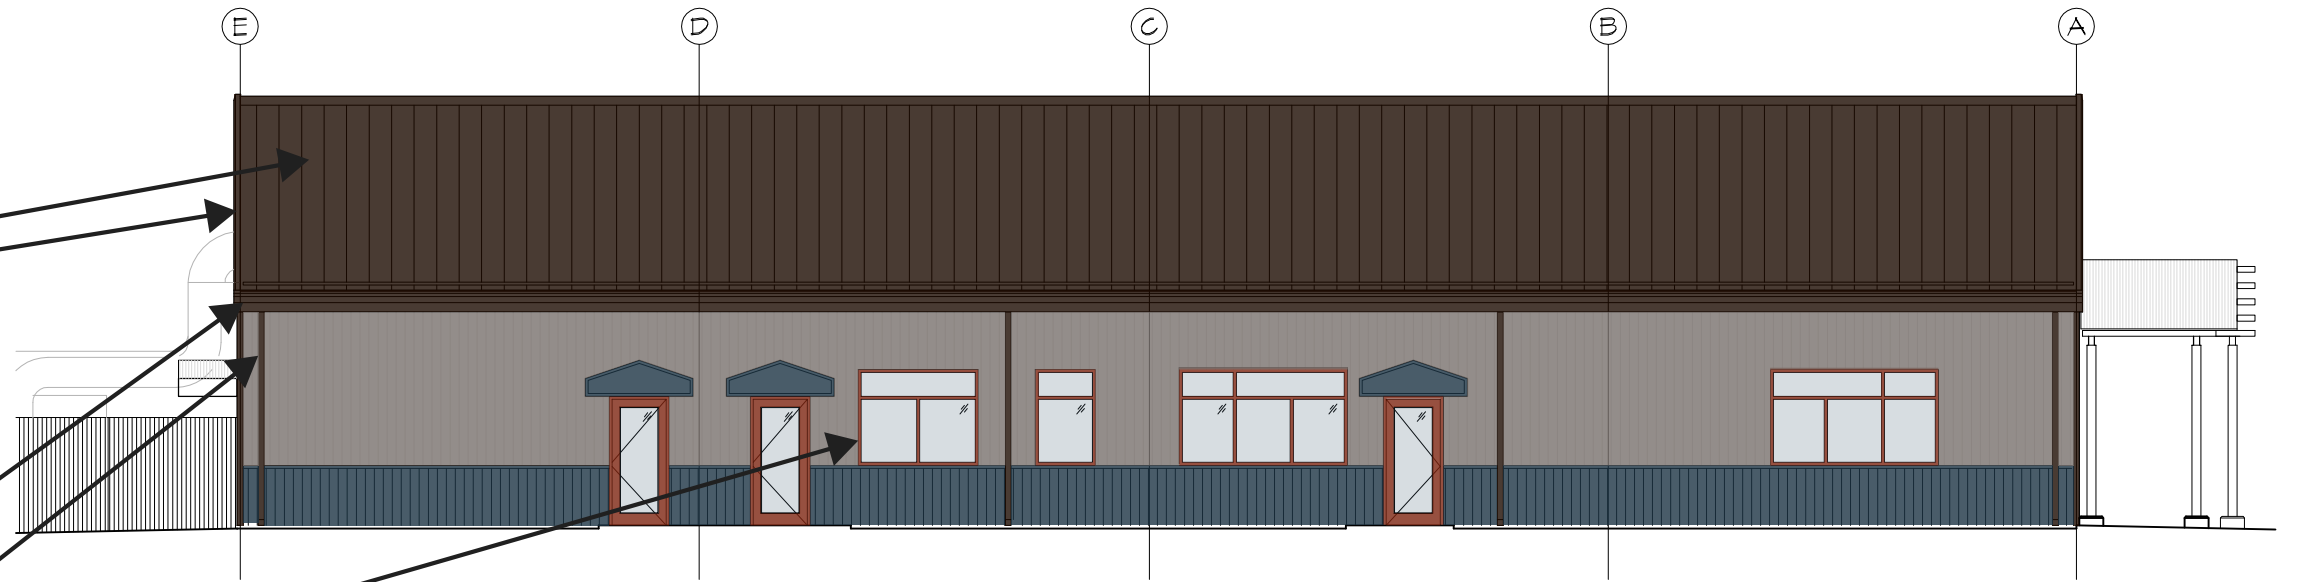

SCALE:

SCALE:

PVDF

DARK BRONZE (DB)
CYPRESS GREEN (CY)
ROYAL BLUE (RO)
TERRA COTTA (TC)
SURREY BEIGE (SU)
MEDIUM GRAY (MG)
WARM WHITE (WW)
REGAL WHITE (RW)

ROOF:  
 ROOF PANEL - DB  
 ROOF TRIM - DB  
 EAVE EXTENSION - DB

BUILDING:  
 GUTTERS - DB  
 DOWNSPOUTS - DB  
 WALL FRAMED OPENINGS - TC

CANOPY:  
 FACE - RO  
 ROOF - DB

WALLS:  
 CORNER TRIM - DB  
 WALL UPPER PANELS - MG  
 WALL BASE PANELS - RO

SCALE:

SCALE: