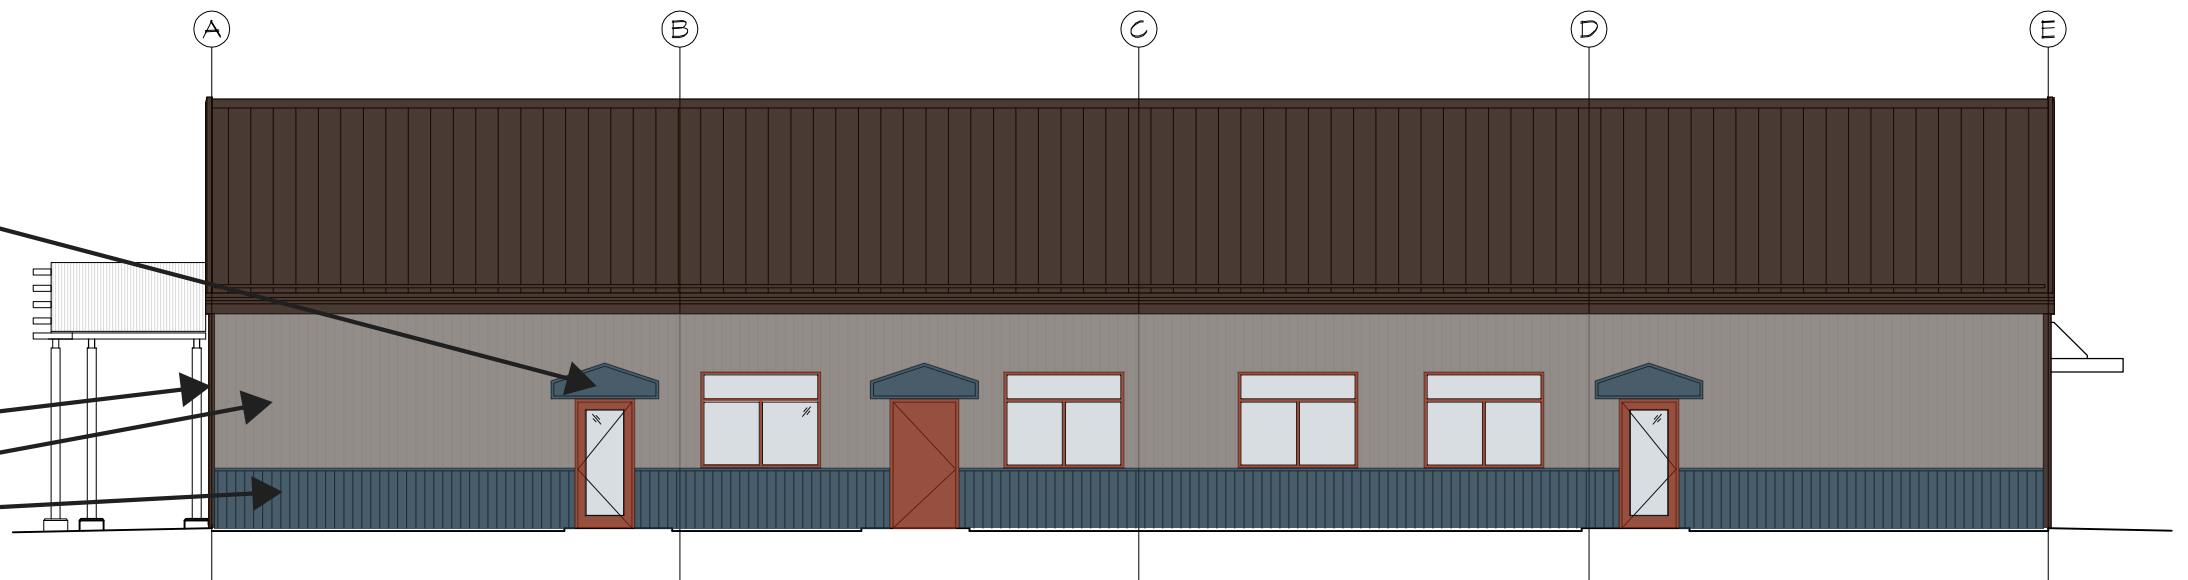

SCALE:

SCALE:

PVDF

DARK BRONZE (DB)
CYPRESS GREEN (CY)
ROYAL BLUE (RO)
TERRA COTTA (TC)
SURREY BEIGE (SU)
MEDIUM GRAY (MG)
WARM WHITE (WW)
REGAL WHITE (RW)

ROOF:  
 ROOF PANEL - DB  
 ROOF TRIM - DB  
 EAVE EXTENSION - DB

BUILDING:  
 GUTTERS - DB  
 DOWNSPOUTS - DB  
 WALL FRAMED OPENINGS - TC

CANOPY:  
 FACE - RO  
 ROOF - DB

WALLS:  
 CORNER TRIM - DB  
 WALL UPPER PANELS - MG  
 WALL BASE PANELS - RO

SCALE:

SCALE: