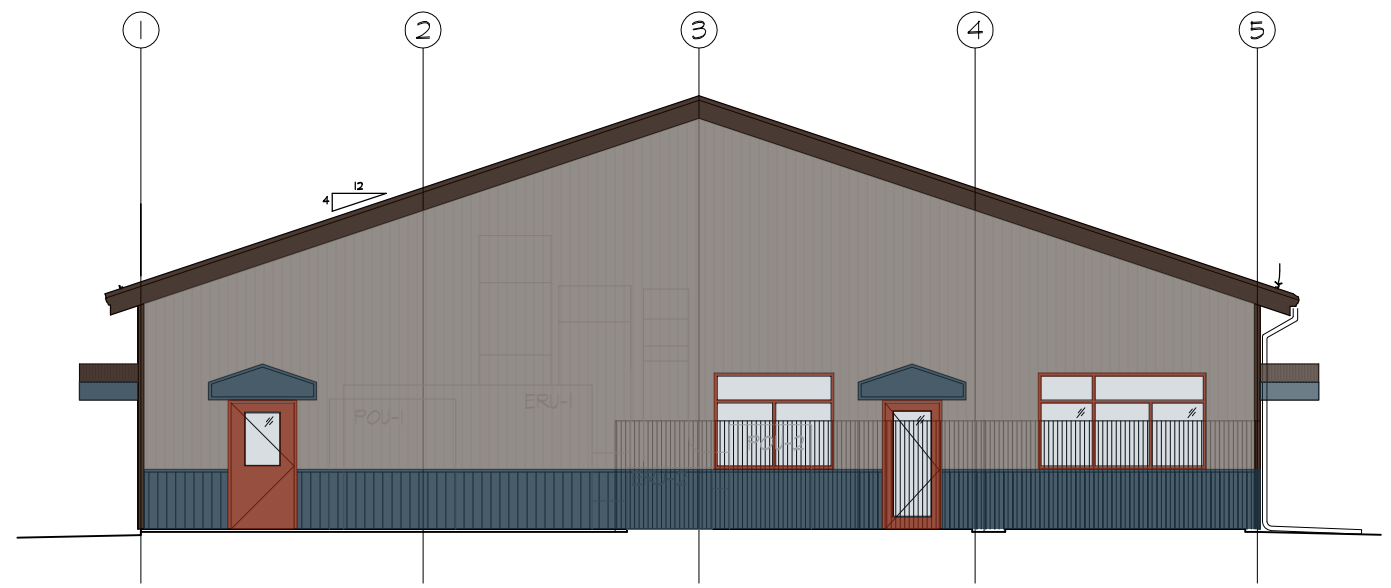

SCALE:

SCALE:

PVDF

DARK BRONZE (DB)
CYPRESS GREEN (CY)
ROYAL BLUE (RO)
TERRA COTTA (TC)
SURREY BEIGE (SU)
MEDIUM GRAY (MG)
WARM WHITE (WW)
REGAL WHITE (RW)

ROOF:  
 ROOF PANEL - DB  
 ROOF TRIM - DB  
 EAVE EXTENSION - DB

BUILDING:  
 GUTTERS - DB  
 DOWNSPOUTS - DB  
 WALL FRAMED OPENINGS - TC

CANOPY:  
 FACE - RO  
 ROOF - DB

WALLS:  
 CORNER TRIM - DB  
 WALL UPPER PANELS - MG  
 WALL BASE PANELS - RO

SCALE:

SCALE: