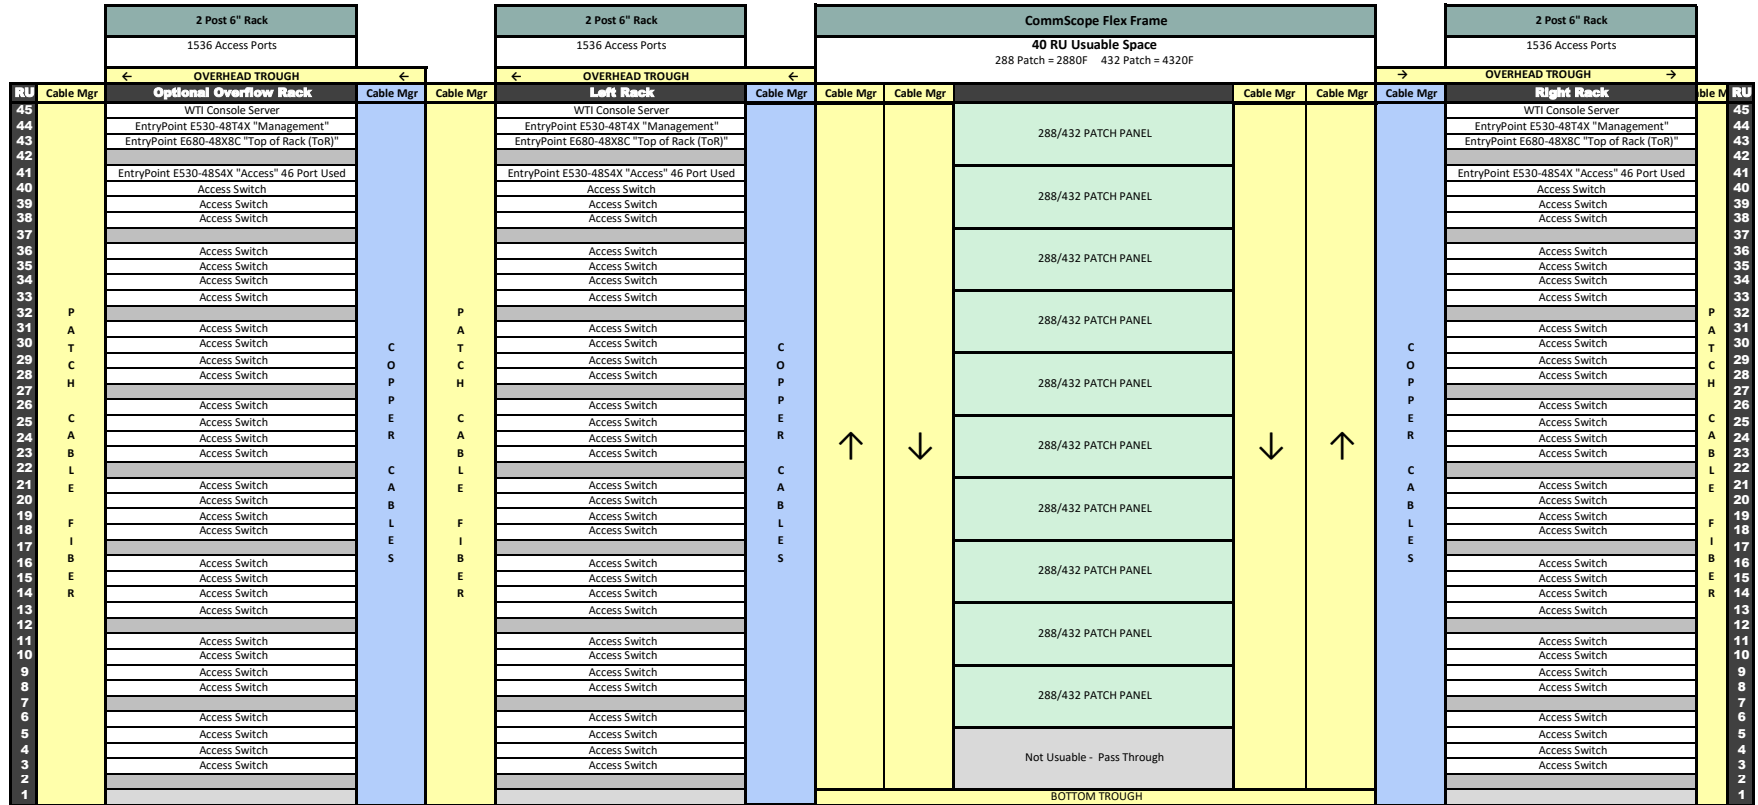

ACCESS SHELTER LAYOUT FRONT VIEW

ACCESS SHELTER LAYOUT REAR VIEW

		2 Post 6" Rack		CommScope Flex Frame Back						2 Post 6" Rack		2 Post 6" Rack					
		1536 Access Ports		40 RU of Usable Space 288 Patch = 2880F 432 Patch = 4320F						1536 Access Ports		1536 Access Ports					
		← OVERHEAD TROUGH ←								→ OVERHEAD TROUGH →		→ OVERHEAD TROUGH →					
RU	Cable Mgr	Right Rack Back		Cable Mgr	Cable Mgr	Cable Mgr	Cable Mgr	Cable Mgr	Cable Mgr	Left Rack Back		Cable Mgr	Cable Mgr	Optional Overflow Rack		Cable Mgr	RU
45		WTI Console Server								WTI Console Server				WTI Console Server			45
44		EntryPoint E530-48T4X "Management"								EntryPoint E530-48T4X "Management"				EntryPoint E530-48T4X "Management"			44
43		EntryPoint E680-48X8C "Top of Rack (ToR)"								EntryPoint E680-48X8C "Top of Rack (ToR)"				EntryPoint E680-48X8C "Top of Rack (ToR)"			43
42		EntryPoint E530-48S4X "Access" 46 Port Used								EntryPoint E530-48S4X "Access" 46 Port Used				EntryPoint E530-48S4X "Access" 46 Port Used			42
41	T																41
40	R																40
39	I																39
38	P																38
37	P																37
36	P																36
35	L																35
34	I																34
33	T																33
32	E																32
31																	31
30	P																30
29	D																29
28	U																28
27	M																27
26	V																26
25	4																25
24	0																24
23	0																23
22	1																22
21	6																21
20	6																20
19	O																19
18	U																18
17	T																17
16	L																16
15	E																15
14	T																14
13	S																13
12	/																12
11	/																11
10	C																10
9	C																9
8	U																8
7	I																7
6	T																6
5																	5
4																	4
3																	3
2																	2
1																	1
BOTTOM TROUGH