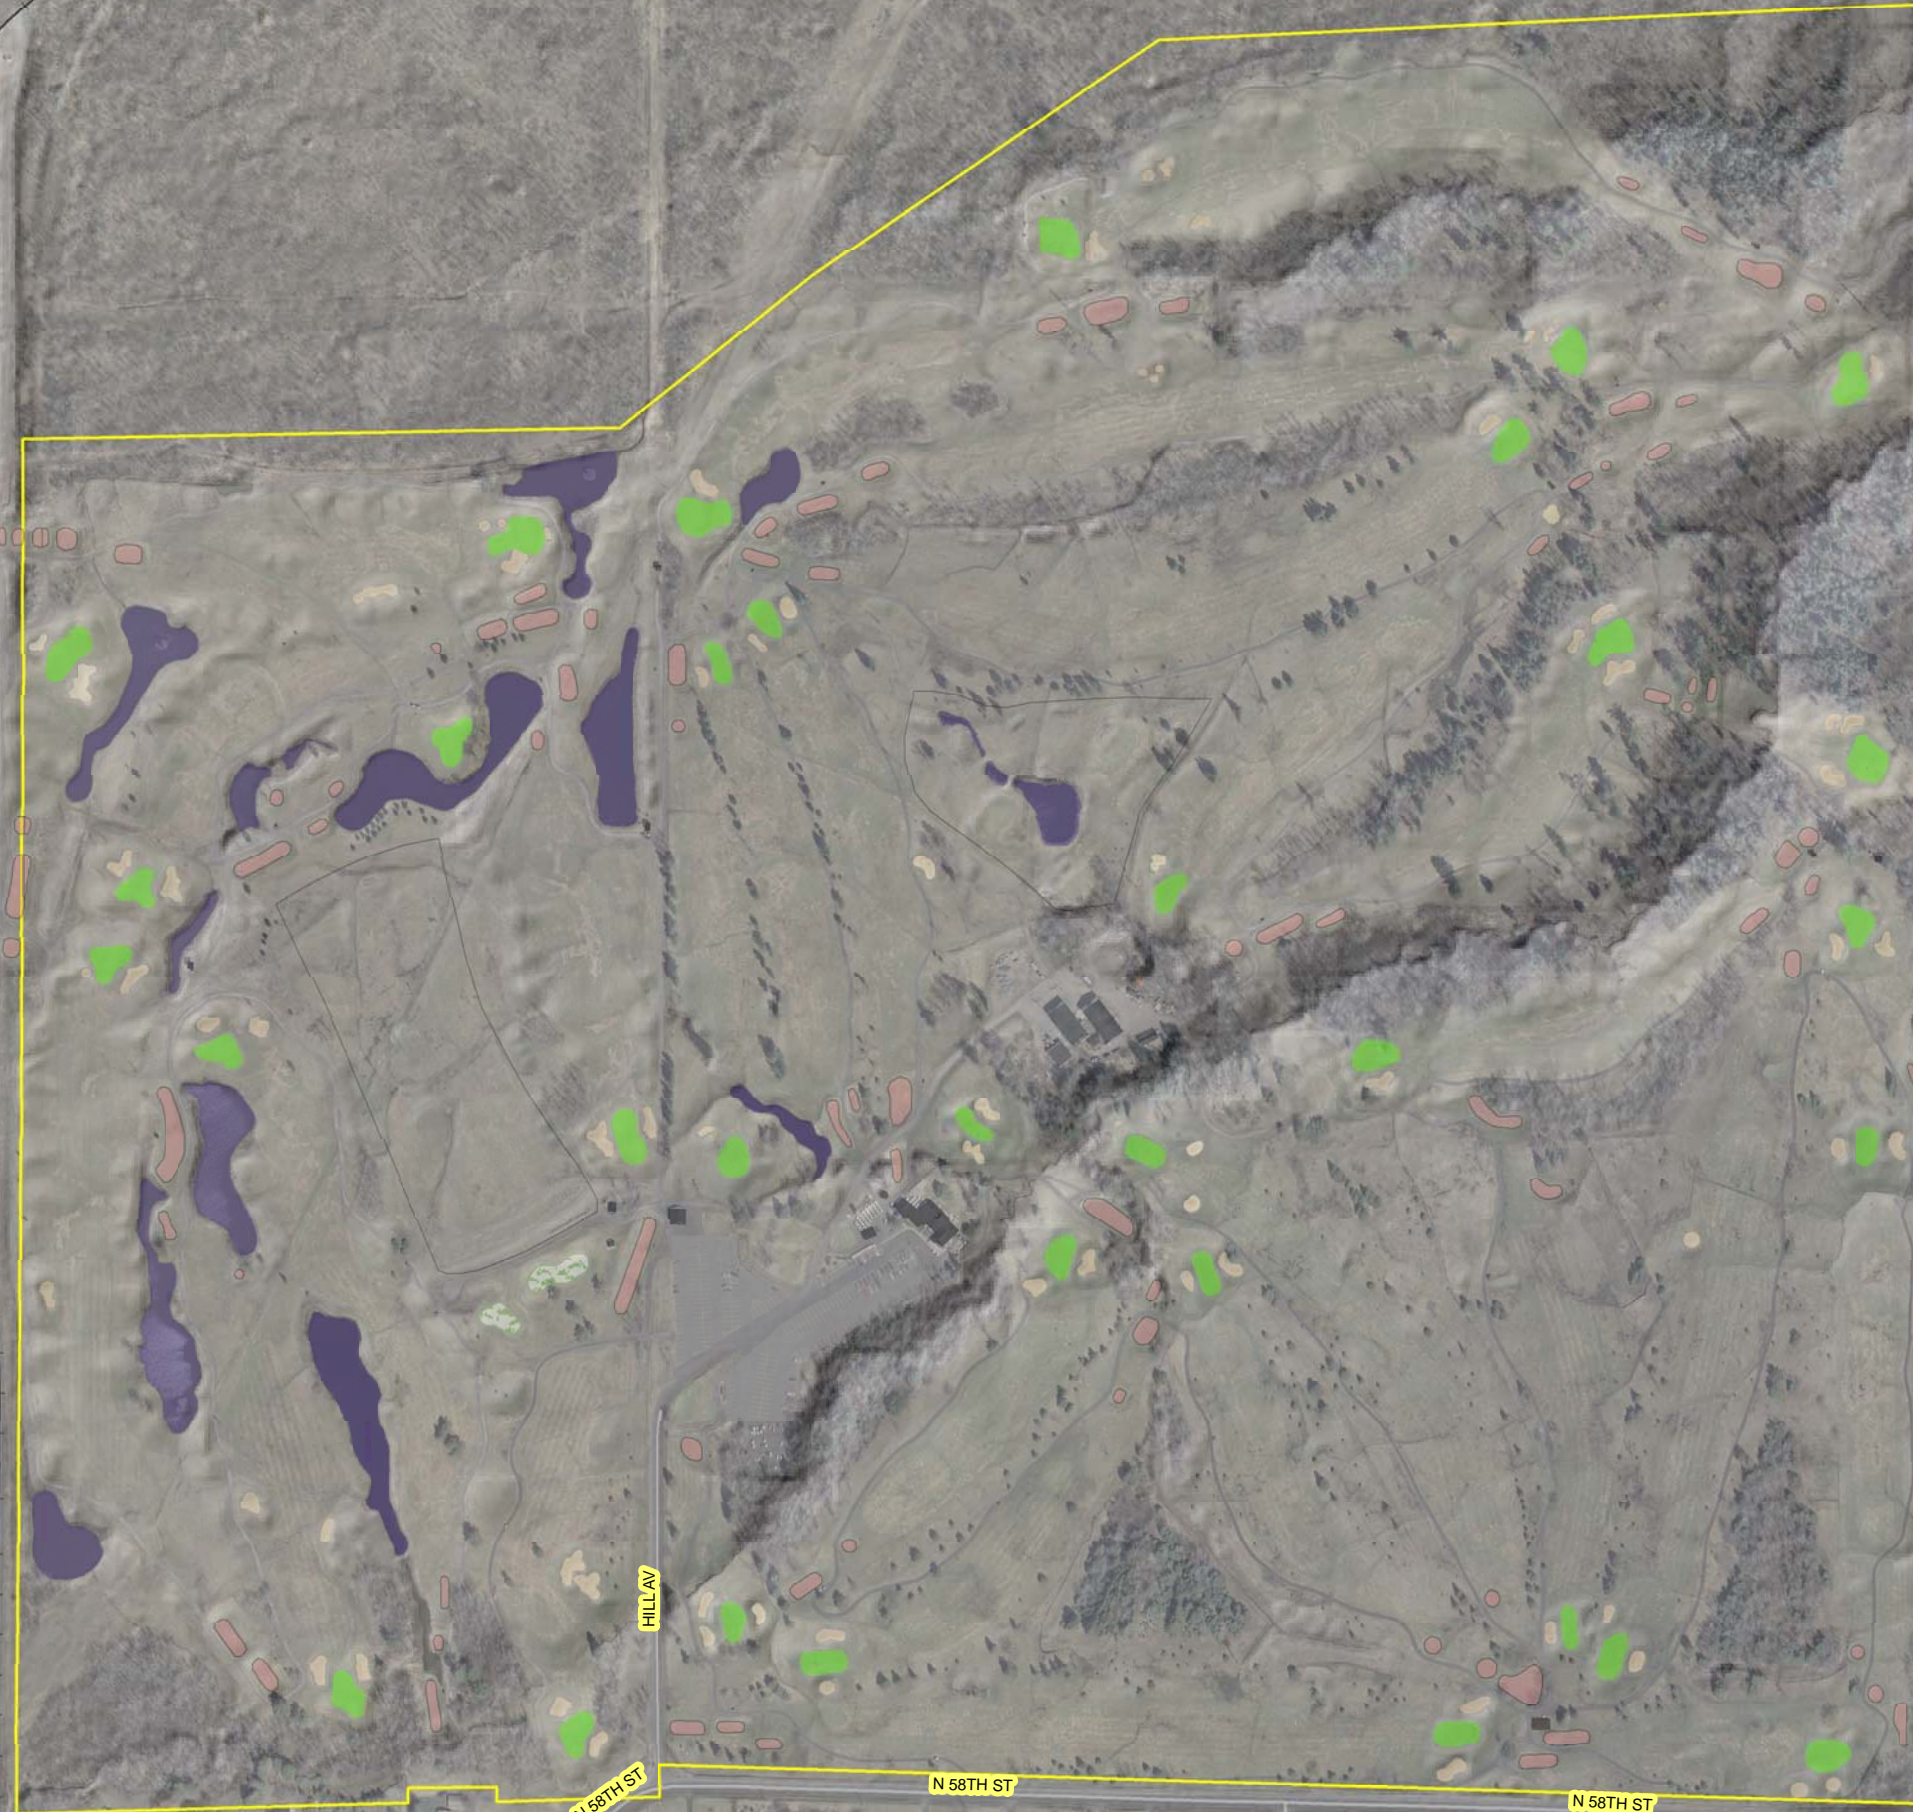

STINSON AV

Nemadji Golf Course

BARDON AV

Nemadji Golf Course Features

	<all other values>
Type	
	DRIVING RANGE
	GREEN
	PAR 3 COURSE
	PARKING
	PRACTICE GREEN
	SAND TRAP
	TEE BOX
	WATER HAZARD