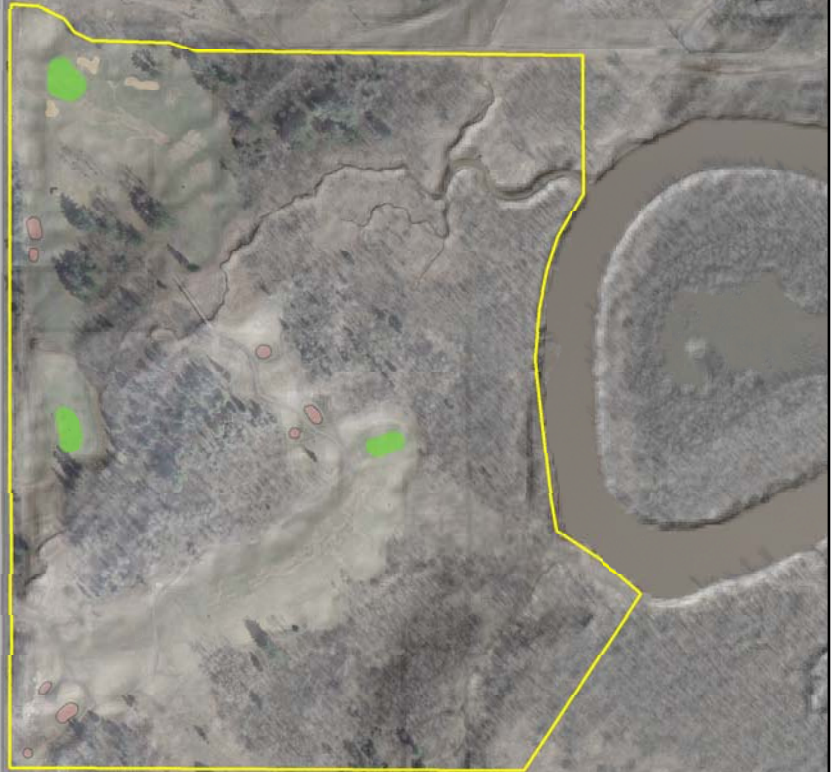

STINSON AV

Nemadji Golf Course

BARDON AV

Nemadji Golf Course Features

	<all other values>
Type	
	DRIVING RANGE
	GREEN
	PAR 3 COURSE
	PARKING
	PRACTICE GREEN
	SAND TRAP
	TEE BOX
	WATER HAZARD