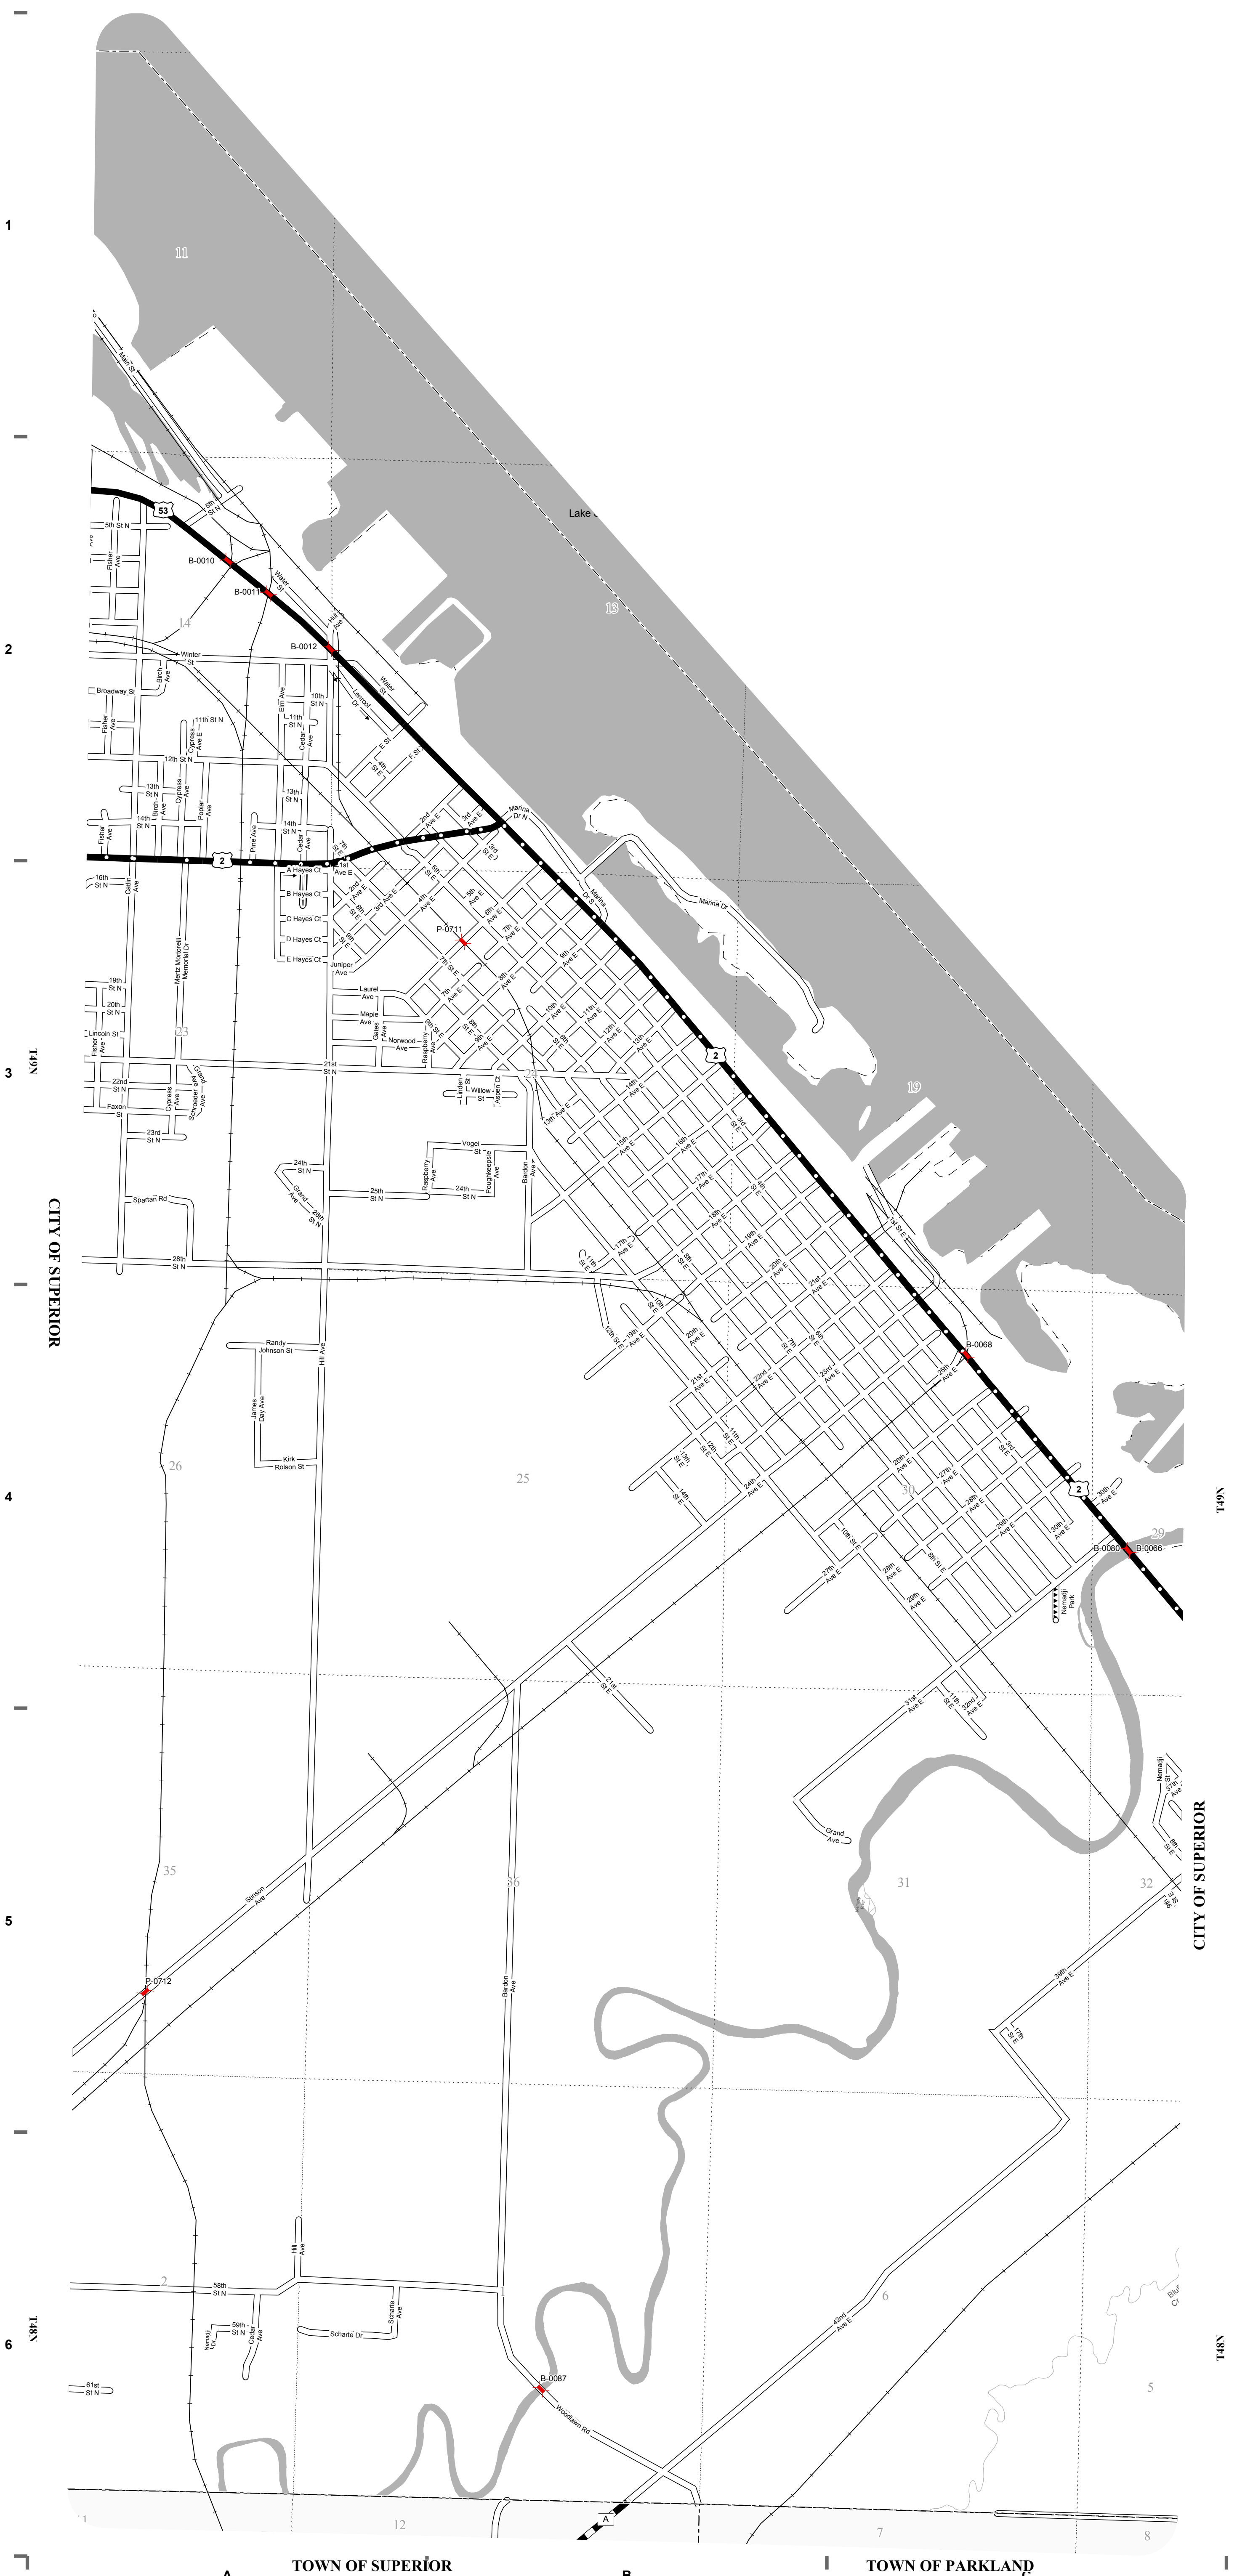

CITY OF
SUPERIOR
COUNTY: DOUGLAS

1. **LEGEND:**
2. County Trunk Highway
   - Local Road
   - Park Road-Local
   - US Highway
   - US Connecting Highway
   - Railroad
   - County Border
   - CVT Border
   - PLSS Border
   - Bridge