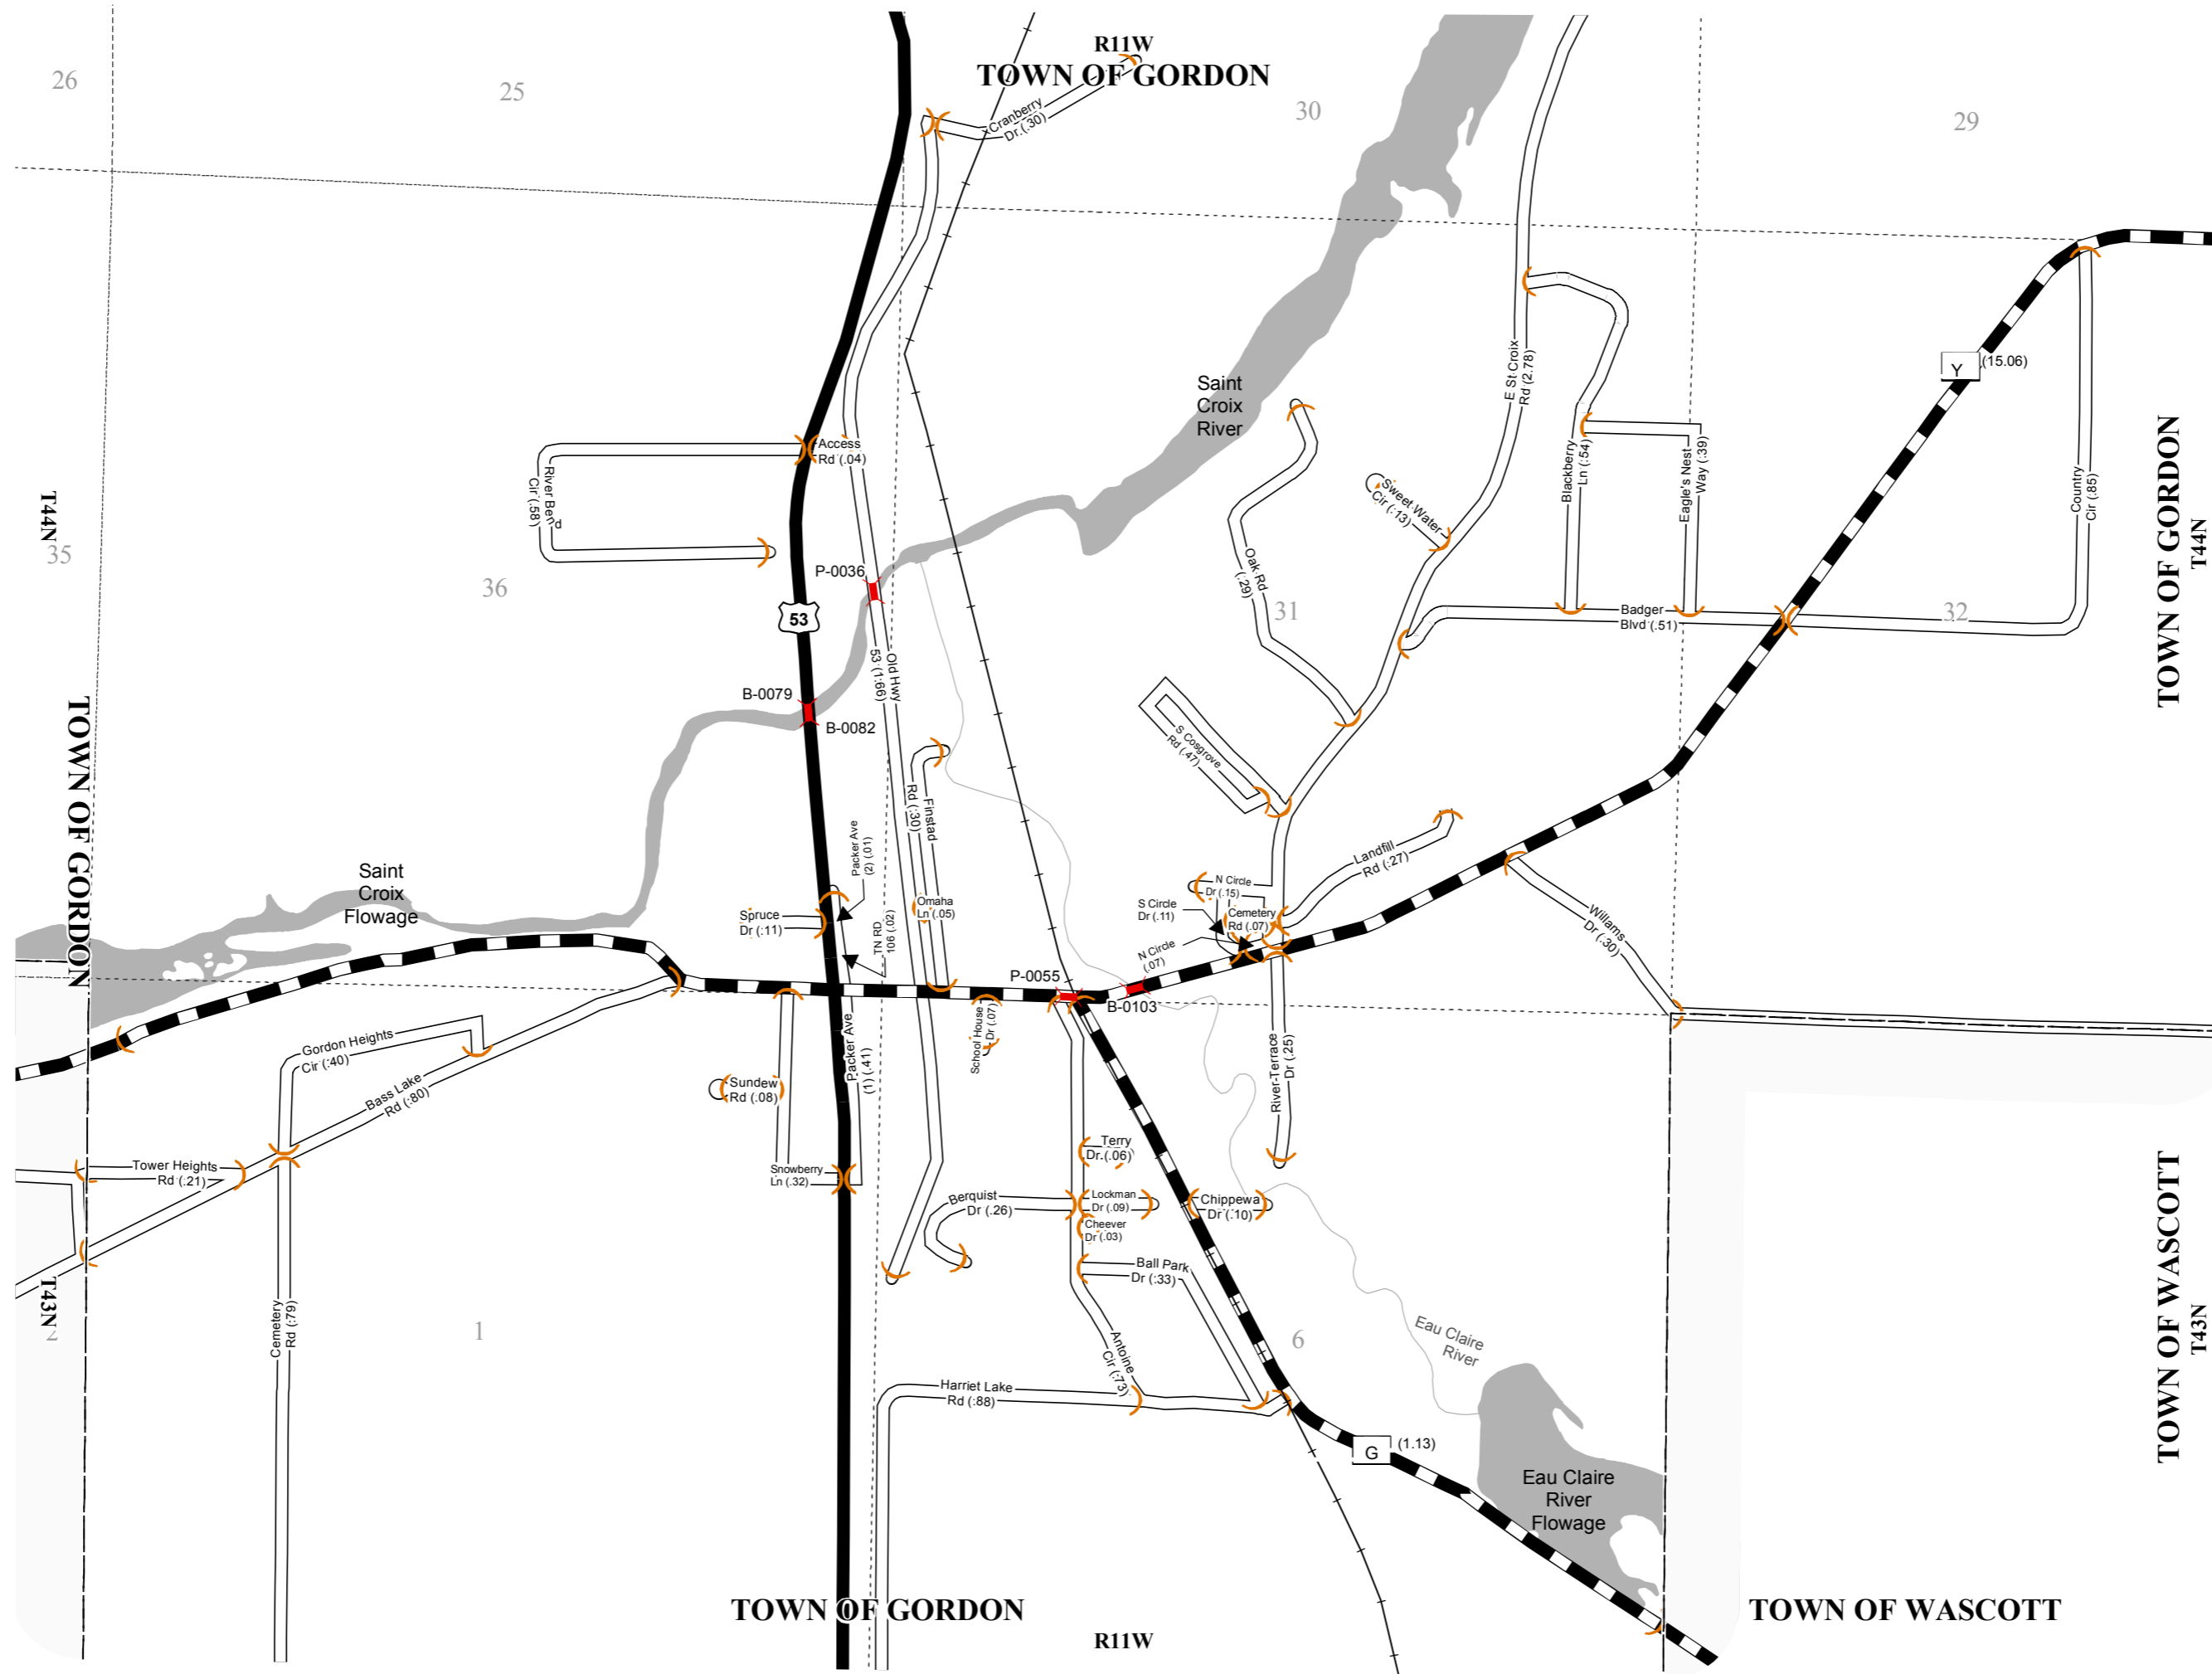

STATE OF WISCONSIN  
 WISCONSIN DEPARTMENT OF TRANSPORTATION  
 TOWN PLAT RECORD

16 - 012B

PART OF TOWN OF  
**GORDON**  
 COUNTY: DOUGLAS

- LEGEND:**
- County Trunk Highway
  - Local Road
  - US Highway
  - Railroad
  - CVT Border
  - PLSS Border
  - Bridge
  - Route Identifier

This information contained on this map was created for the official use of the Wisconsin Department of Transportation (WisDOT). Any other use while not prohibited, is the sole responsibility of the user. WisDOT expressly disclaims all liability regarding fitness of use of the information for other than official WisDOT business.