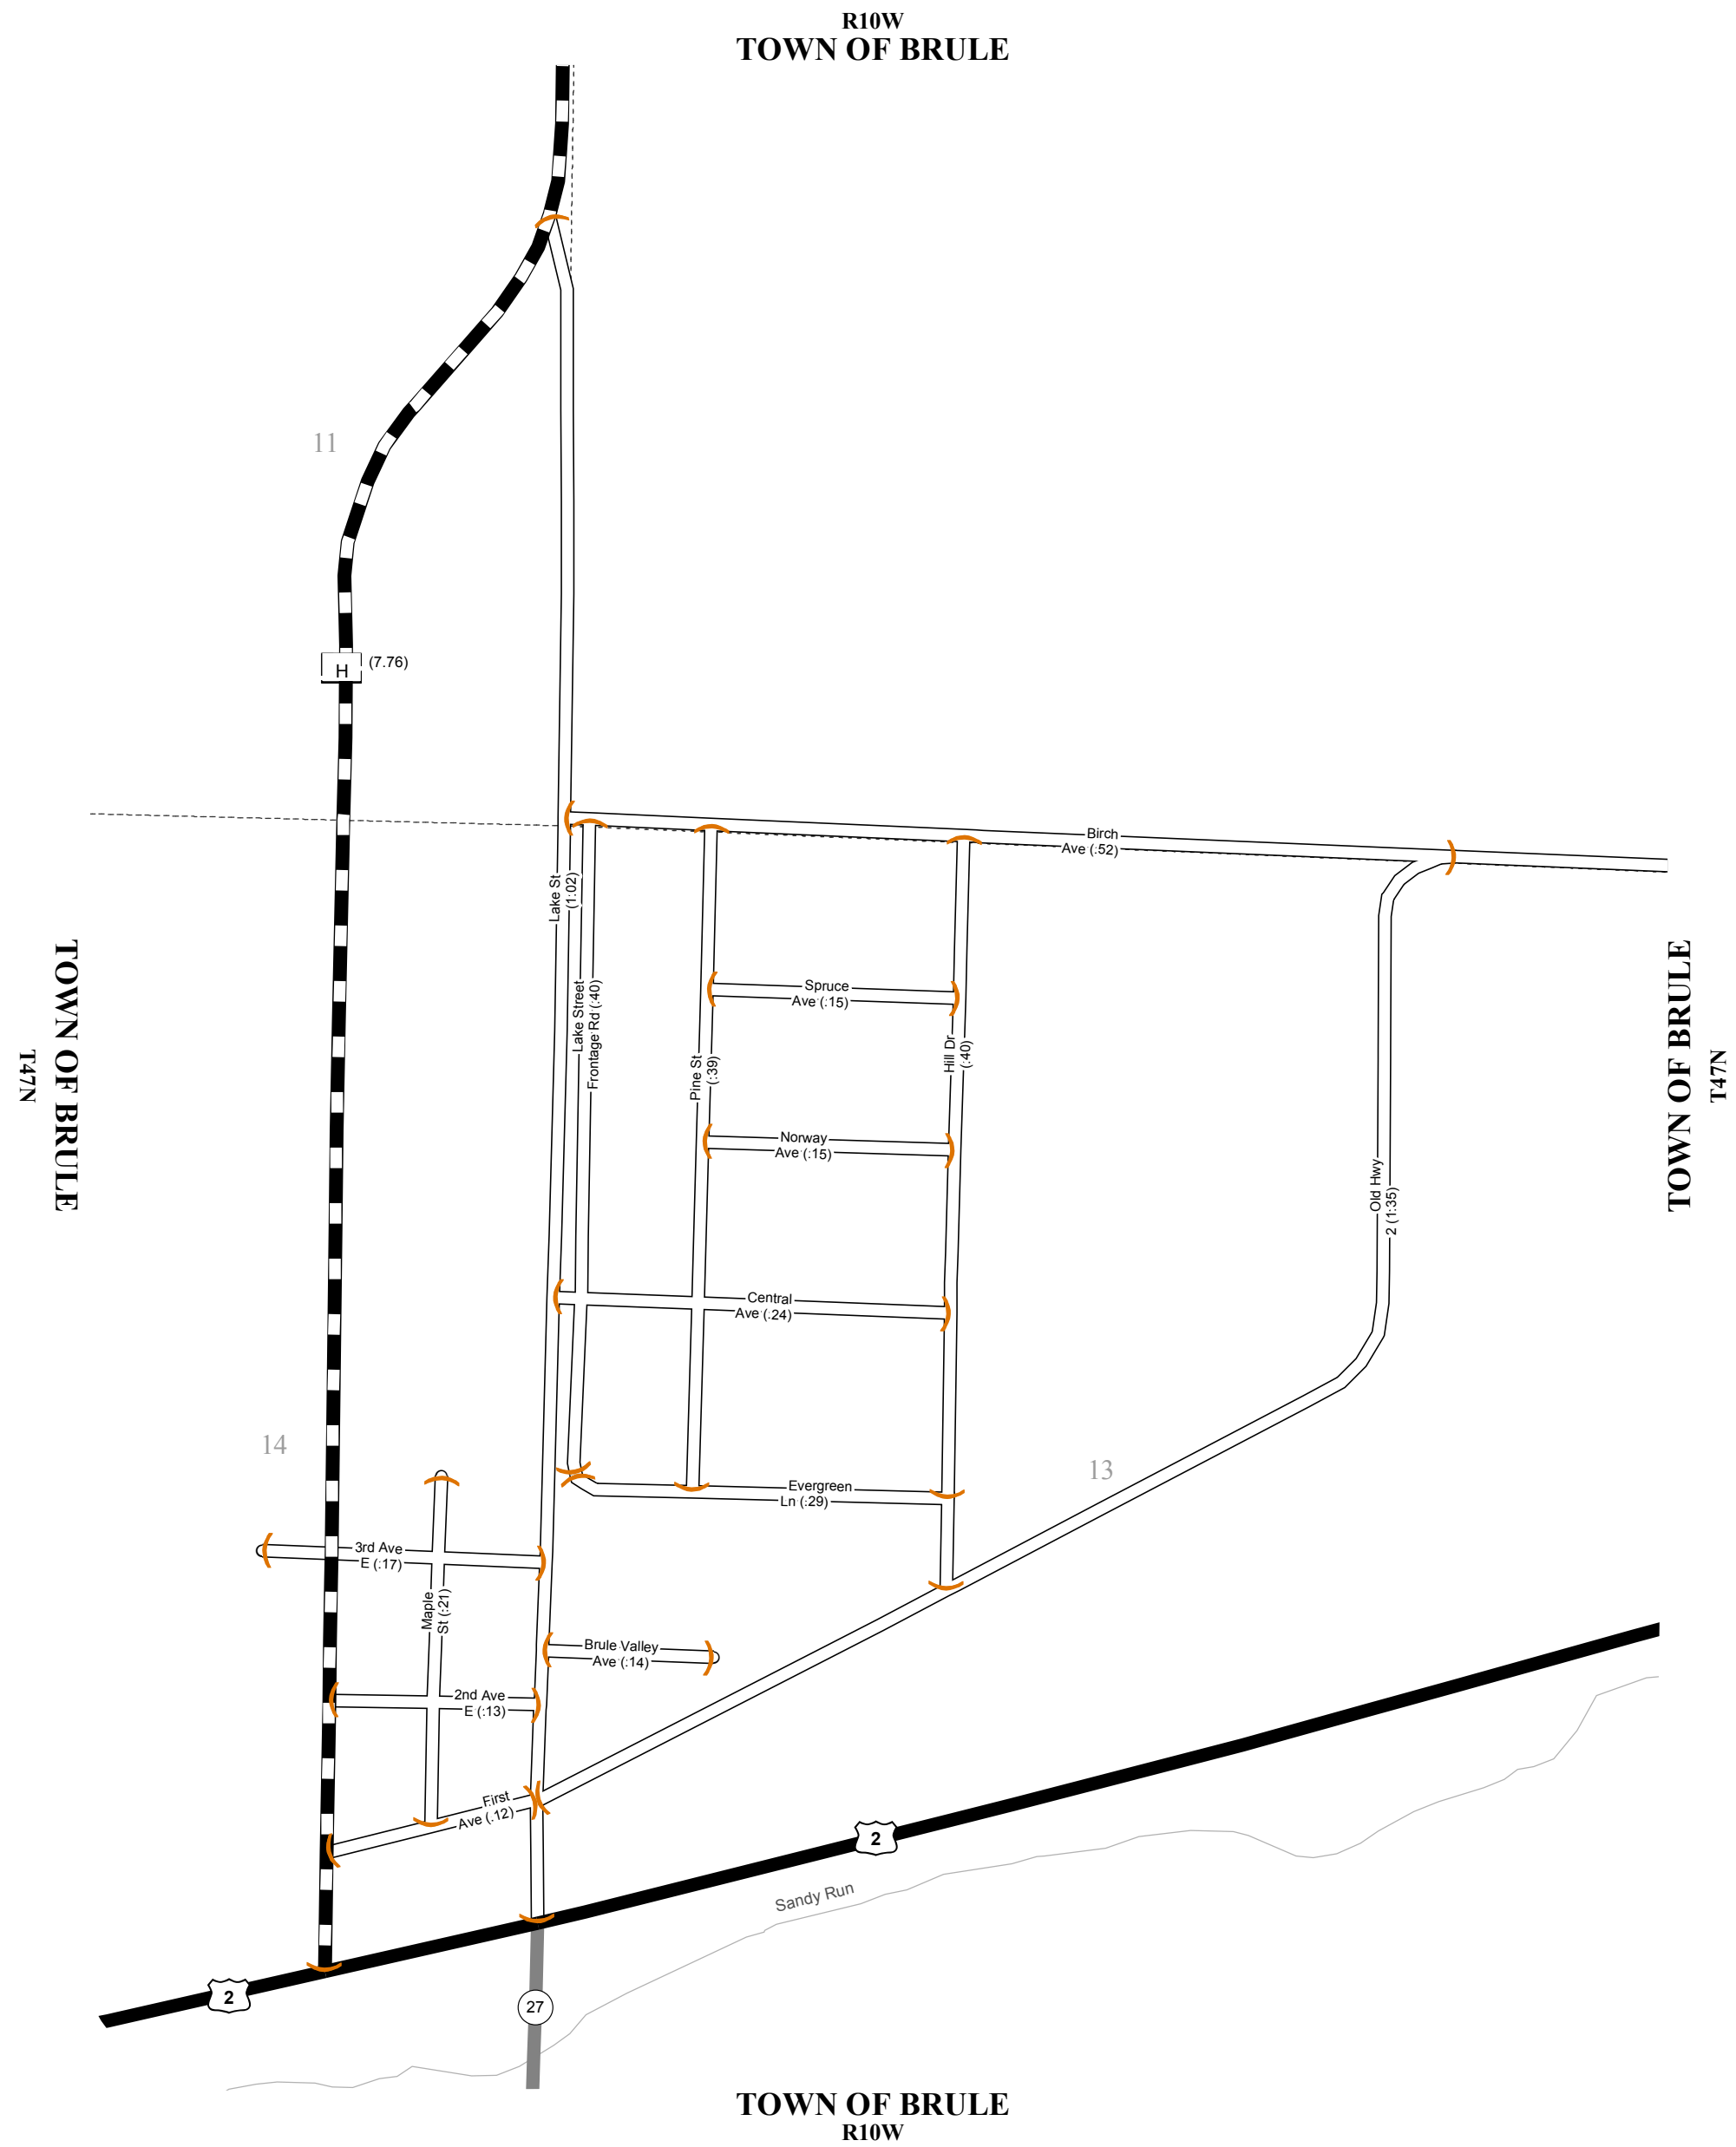

STATE OF WISCONSIN
 WISCONSIN DEPARTMENT OF TRANSPORTATION
 TOWN PLAT RECORD

16 - 006B

PART OF TOWN OF
BRULE
 COUNTY: DOUGLAS

LEGEND:

- County Trunk Highway
- Local Road
- US Highway
- State Trunk
- CVT Border
- PLSS Border
- Route Identifier

This information contained on this map was created for the official use of the Wisconsin Department of Transportation (WisDOT). Any other use while not prohibited, is the sole responsibility of the user. WisDOT expressly disclaims all liability regarding fitness of use of the information for other than official WisDOT business.