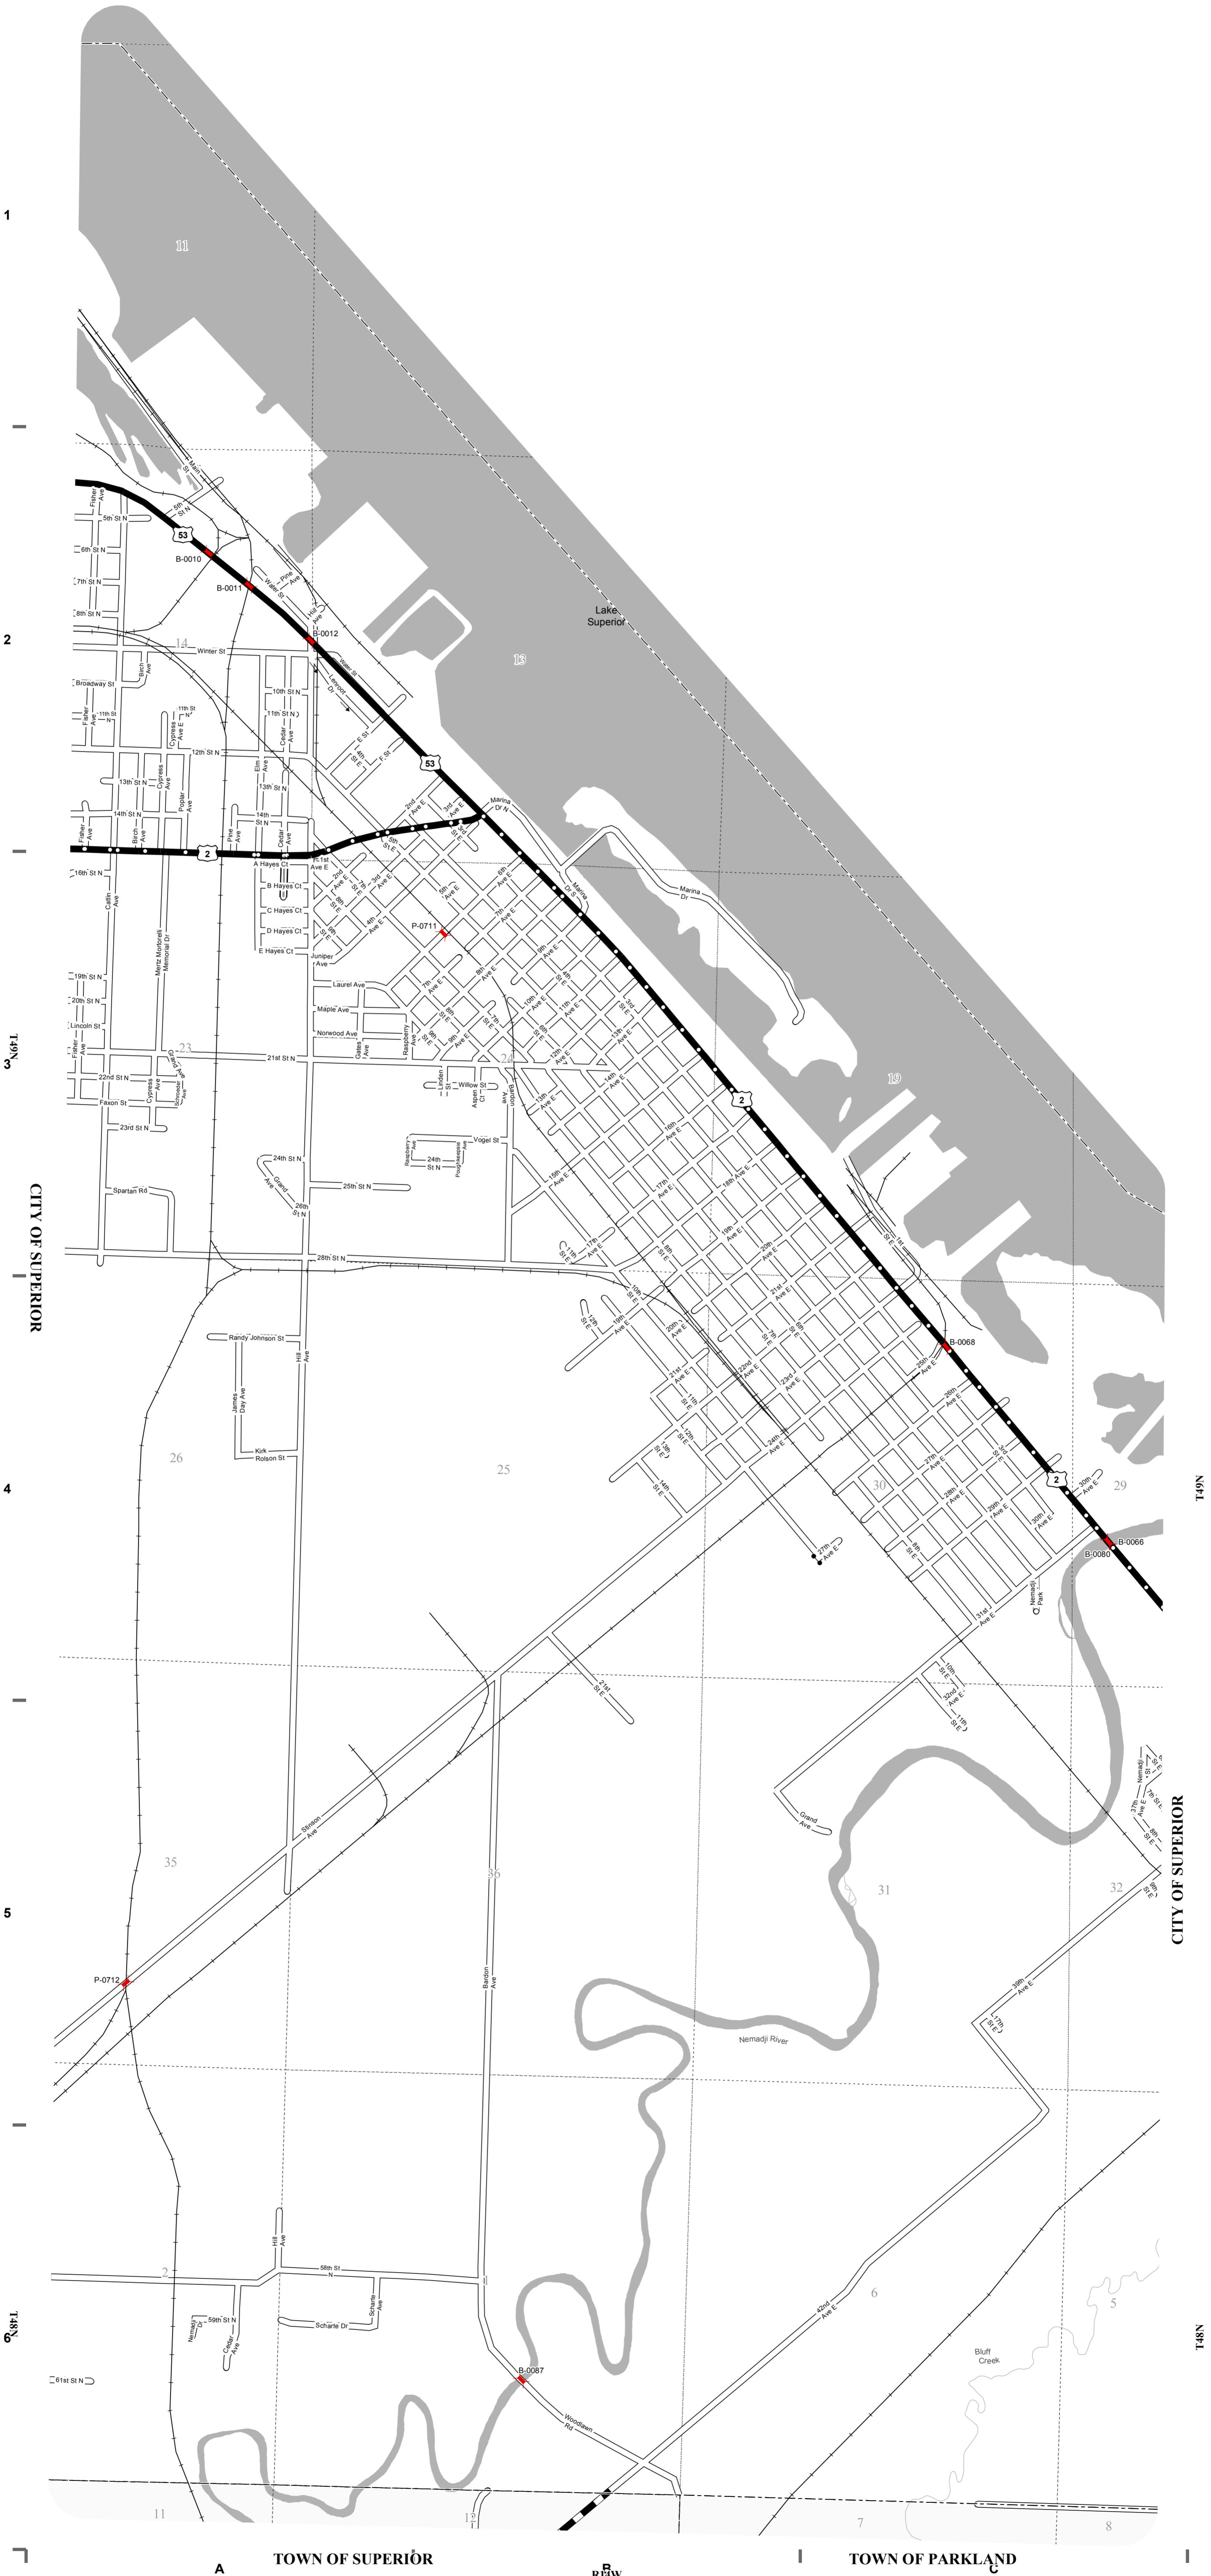

CITY OF
SUPERIOR
COUNTY: DOUGLAS

1. **LEGEND:**
2. County Trunk Highway
   - US Connecting Highway
   - Bridge
   - Local Road
   - Railroad
   - Gate
   - Park Road-Local
   - CVT Border
   - PLSB Border
   - US Highway