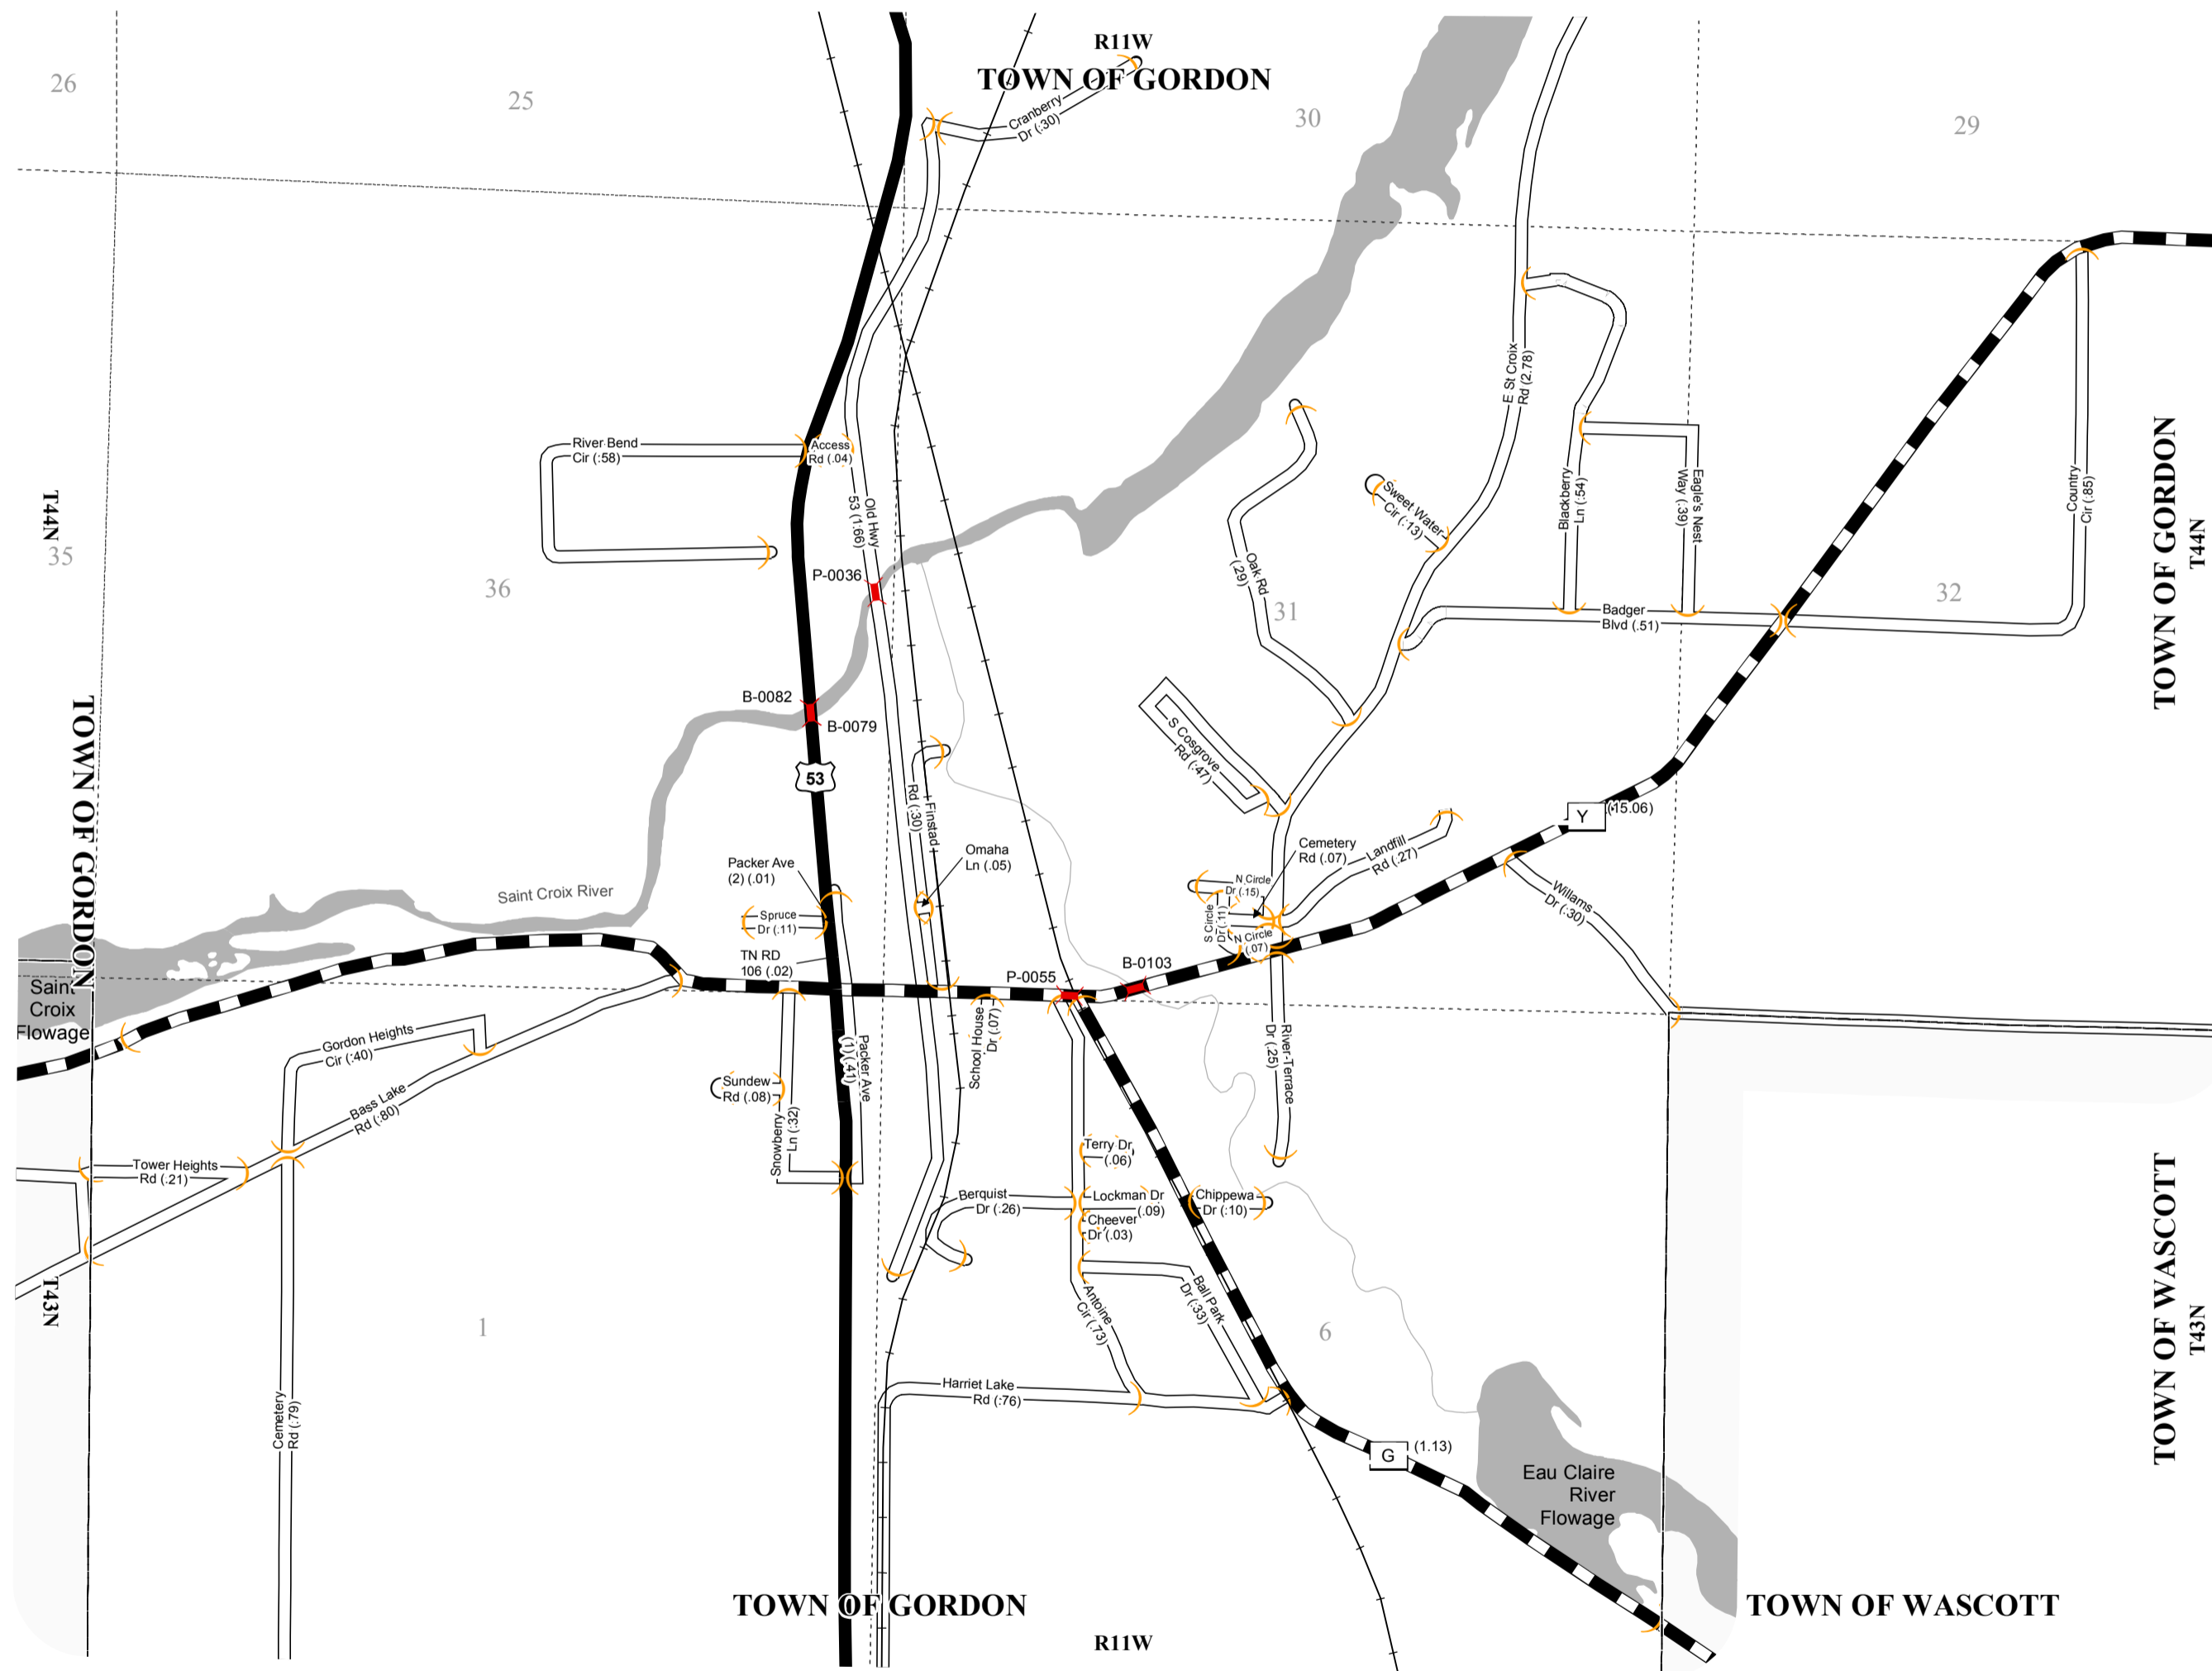

STATE OF WISCONSIN
 WISCONSIN DEPARTMENT OF TRANSPORTATION
 TOWN PLAT RECORD

16 - 012B

PART OF TOWN OF
GORDON
 COUNTY: DOUGLAS

- LEGEND:**
- County Trunk Highway
 - Local Road
 - US Highway
 - Railroad
 - CVT Border
 - PLSS Border
 - Bridge
 - Route Identifier

This information contained on this map was created for the official use of the Wisconsin Department of Transportation (WisDOT). Any other use while not prohibited, is the sole responsibility of the user. WisDOT expressly disclaims all liability regarding fitness of use of the information for other than official WisDOT business.