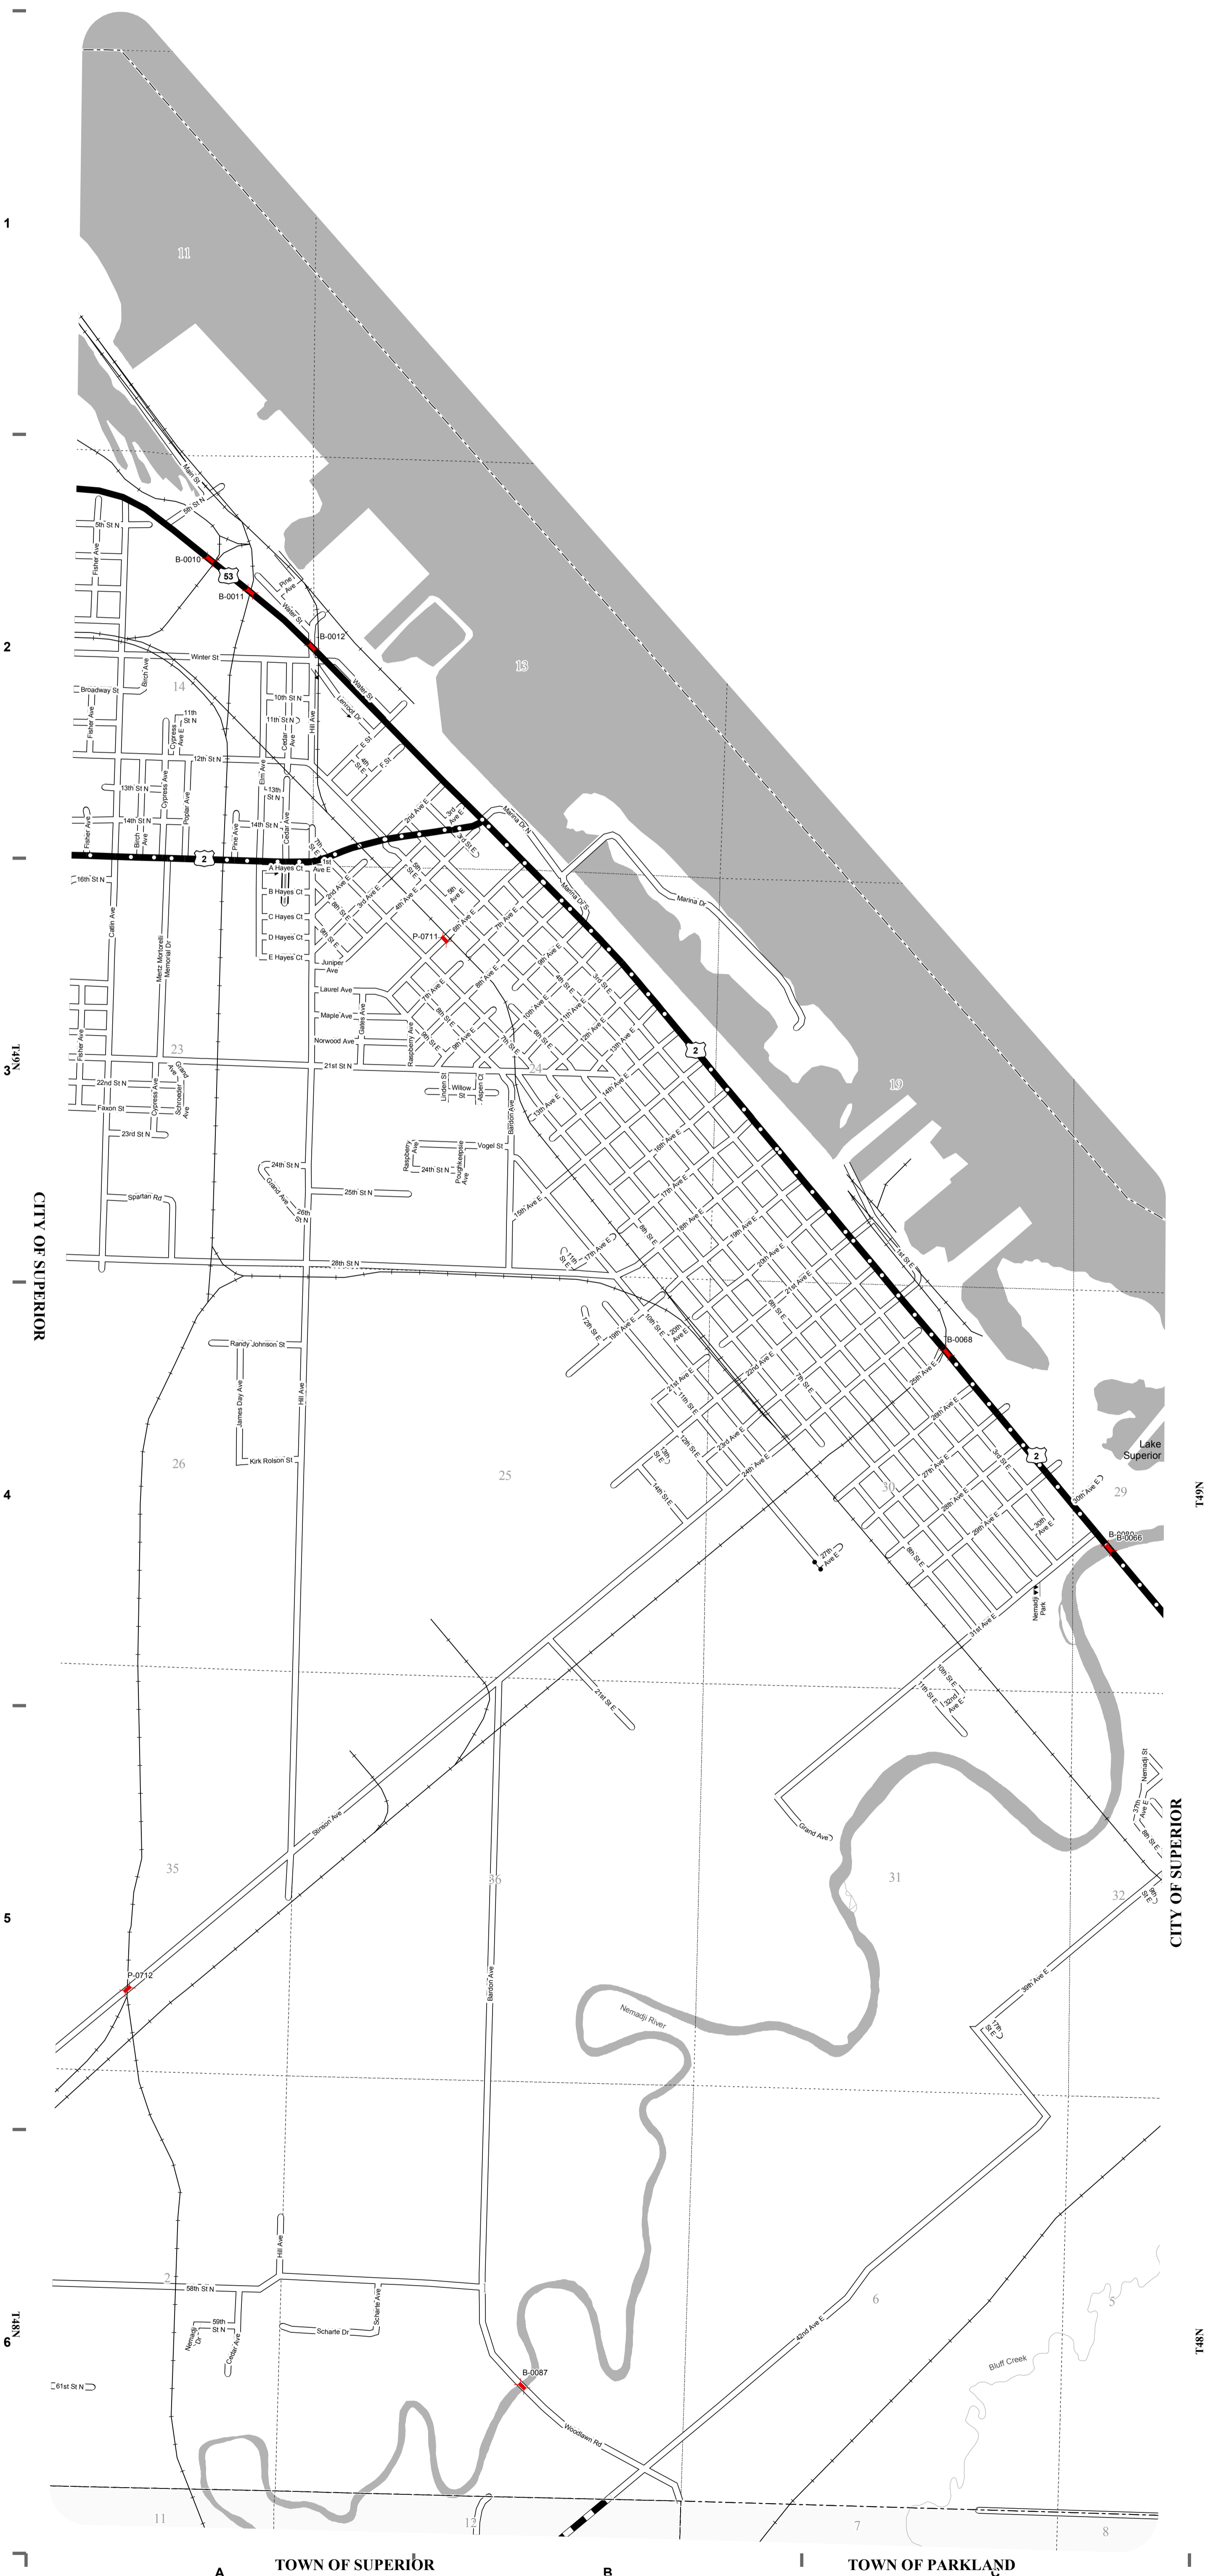

CITY OF
SUPERIOR
COUNTY: DOUGLAS

1. **LEGEND:**
2. County Trunk Highway
   - US Connecting Highway
   - Local Road
   - Park Road-Local
   - US Highway
   - Railroad
   - CVT Border
   - PLSS Border
   - Bridge
   - Gate