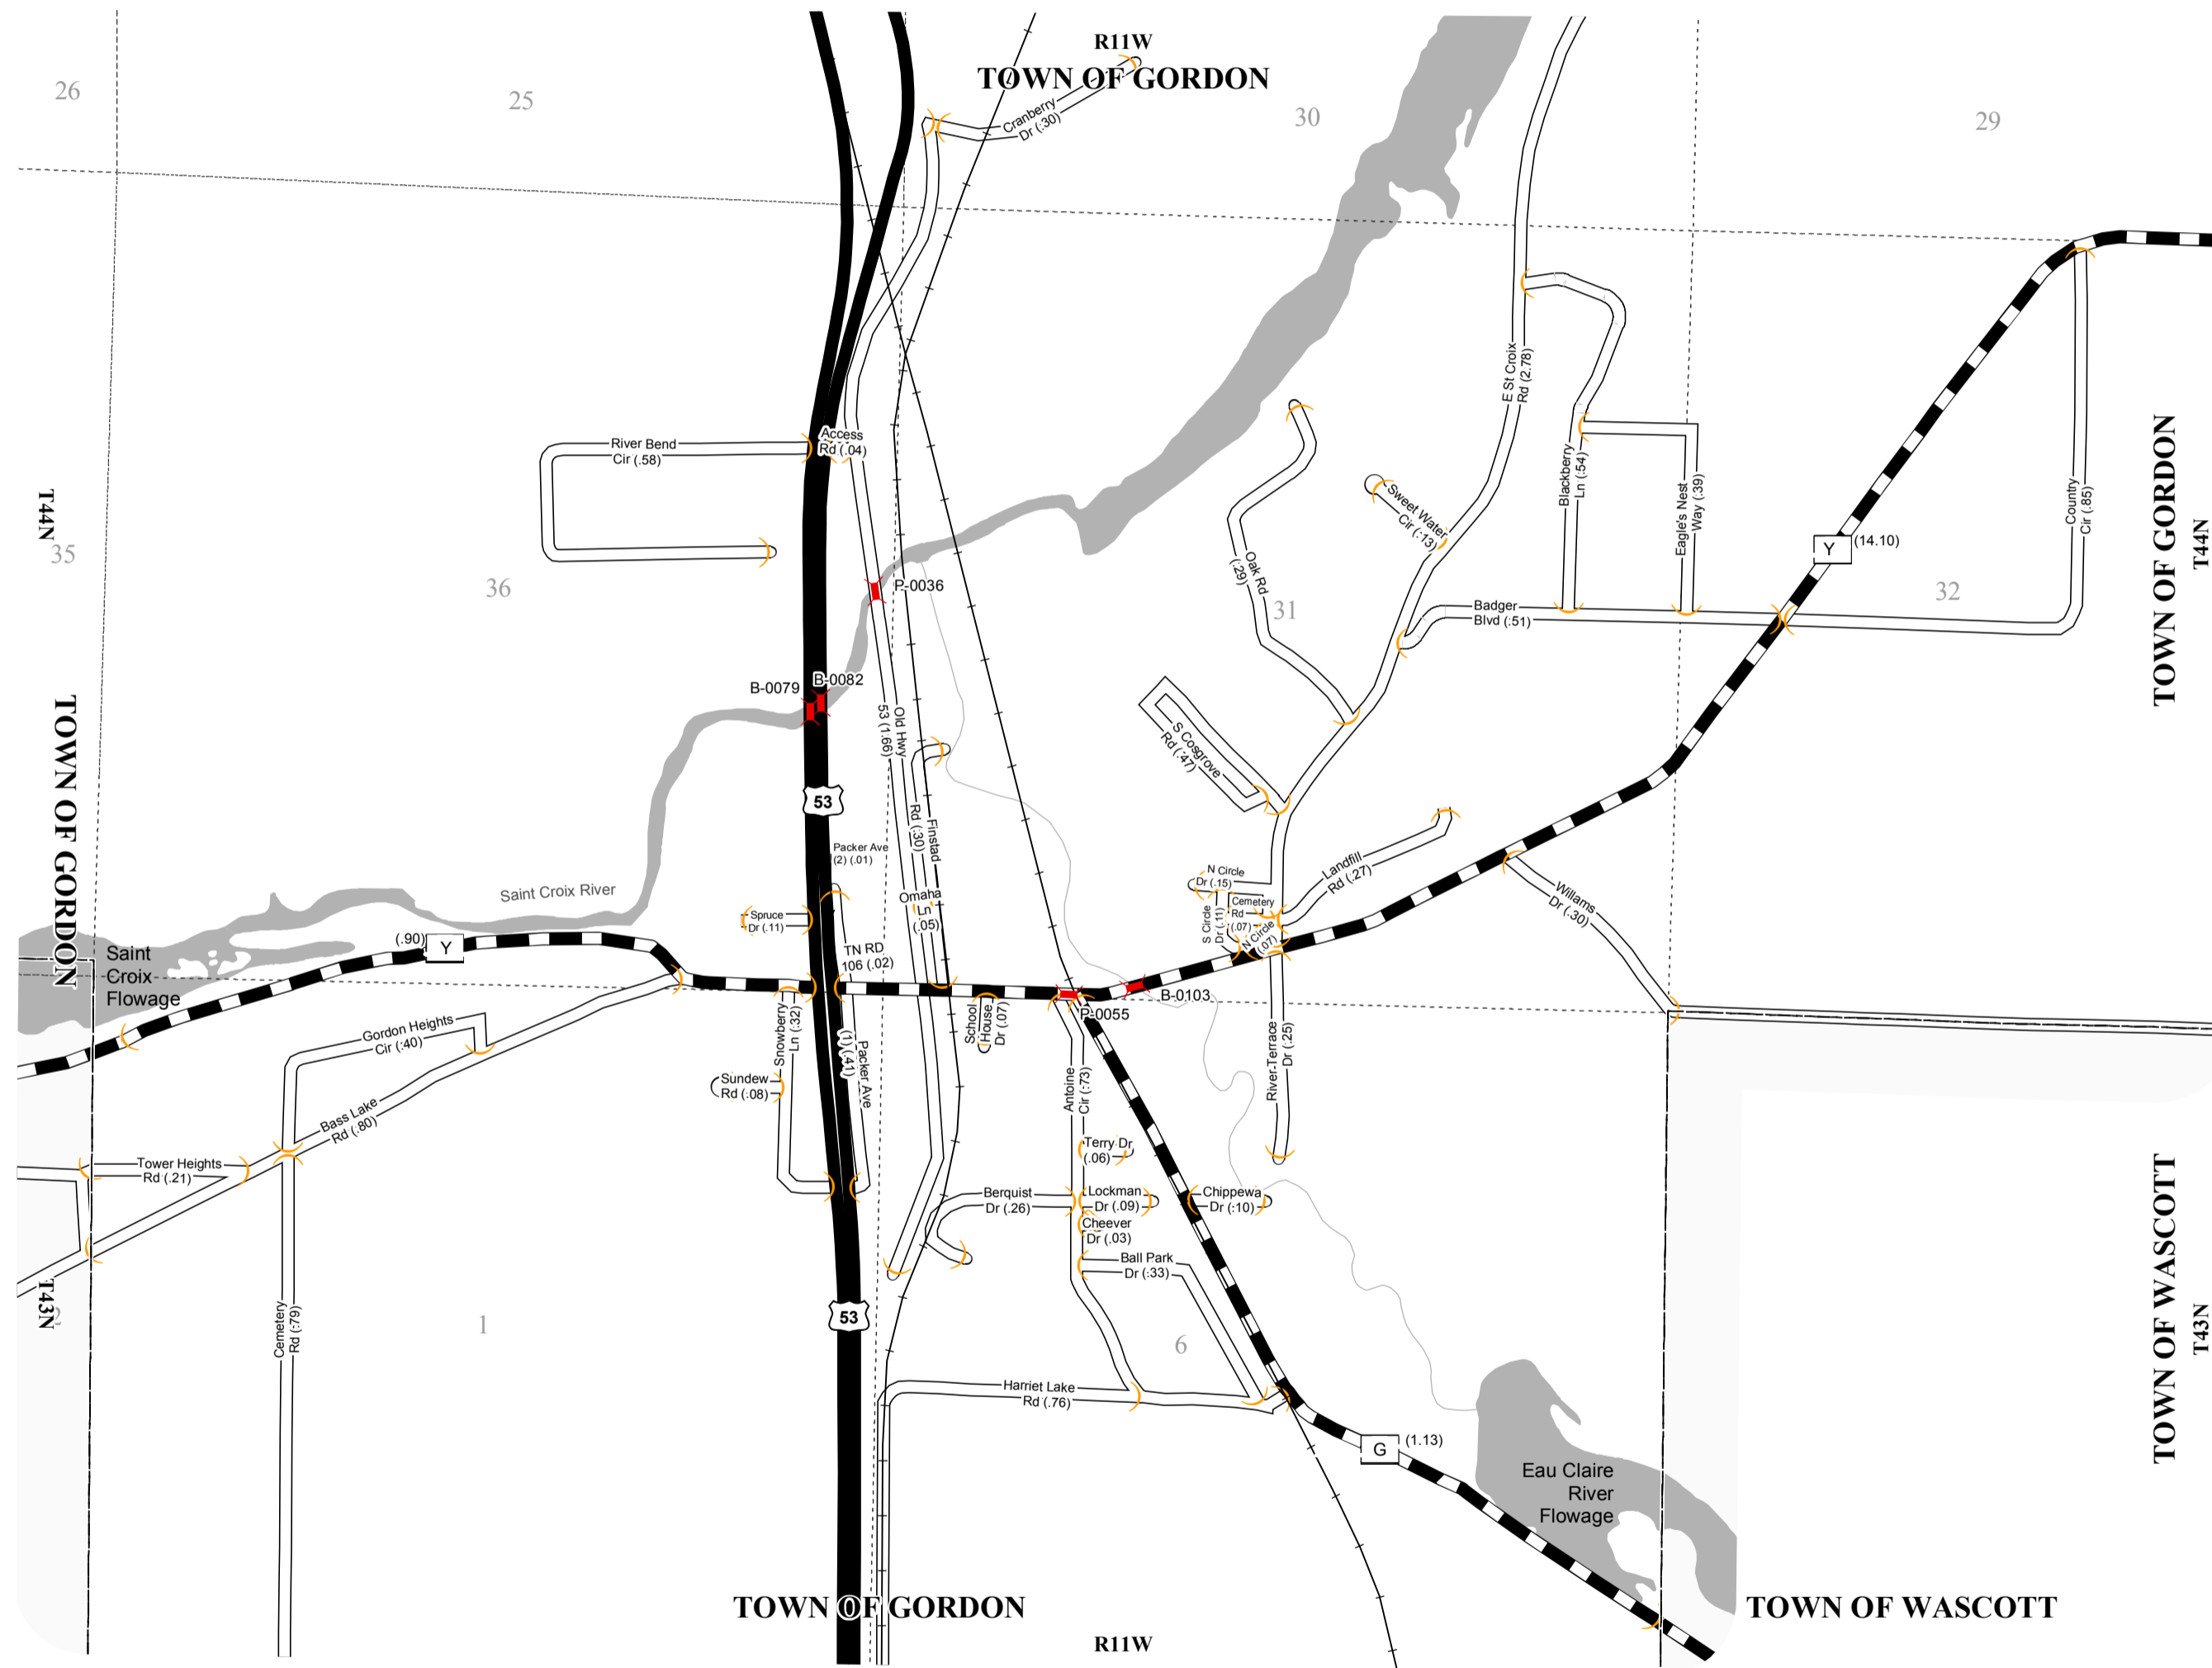

STATE OF WISCONSIN
 WISCONSIN DEPARTMENT OF TRANSPORTATION
 TOWN PLAT RECORD

16 - 012B

PART OF TOWN OF
GORDON
 COUNTY: DOUGLAS

- LEGEND:**
- County Trunk Highway
 - Local Road
 - US Highway
 - Railroad
 - CVT Border
 - PLSS Border
 - Bridge
 - Route Identifier

This information contained on this map was created for the official use of the Wisconsin Department of Transportation (WisDOT). Any other use while not prohibited, is the sole responsibility of the user. WisDOT expressly disclaims all liability regarding fitness of use of the information for other than official WisDOT business.