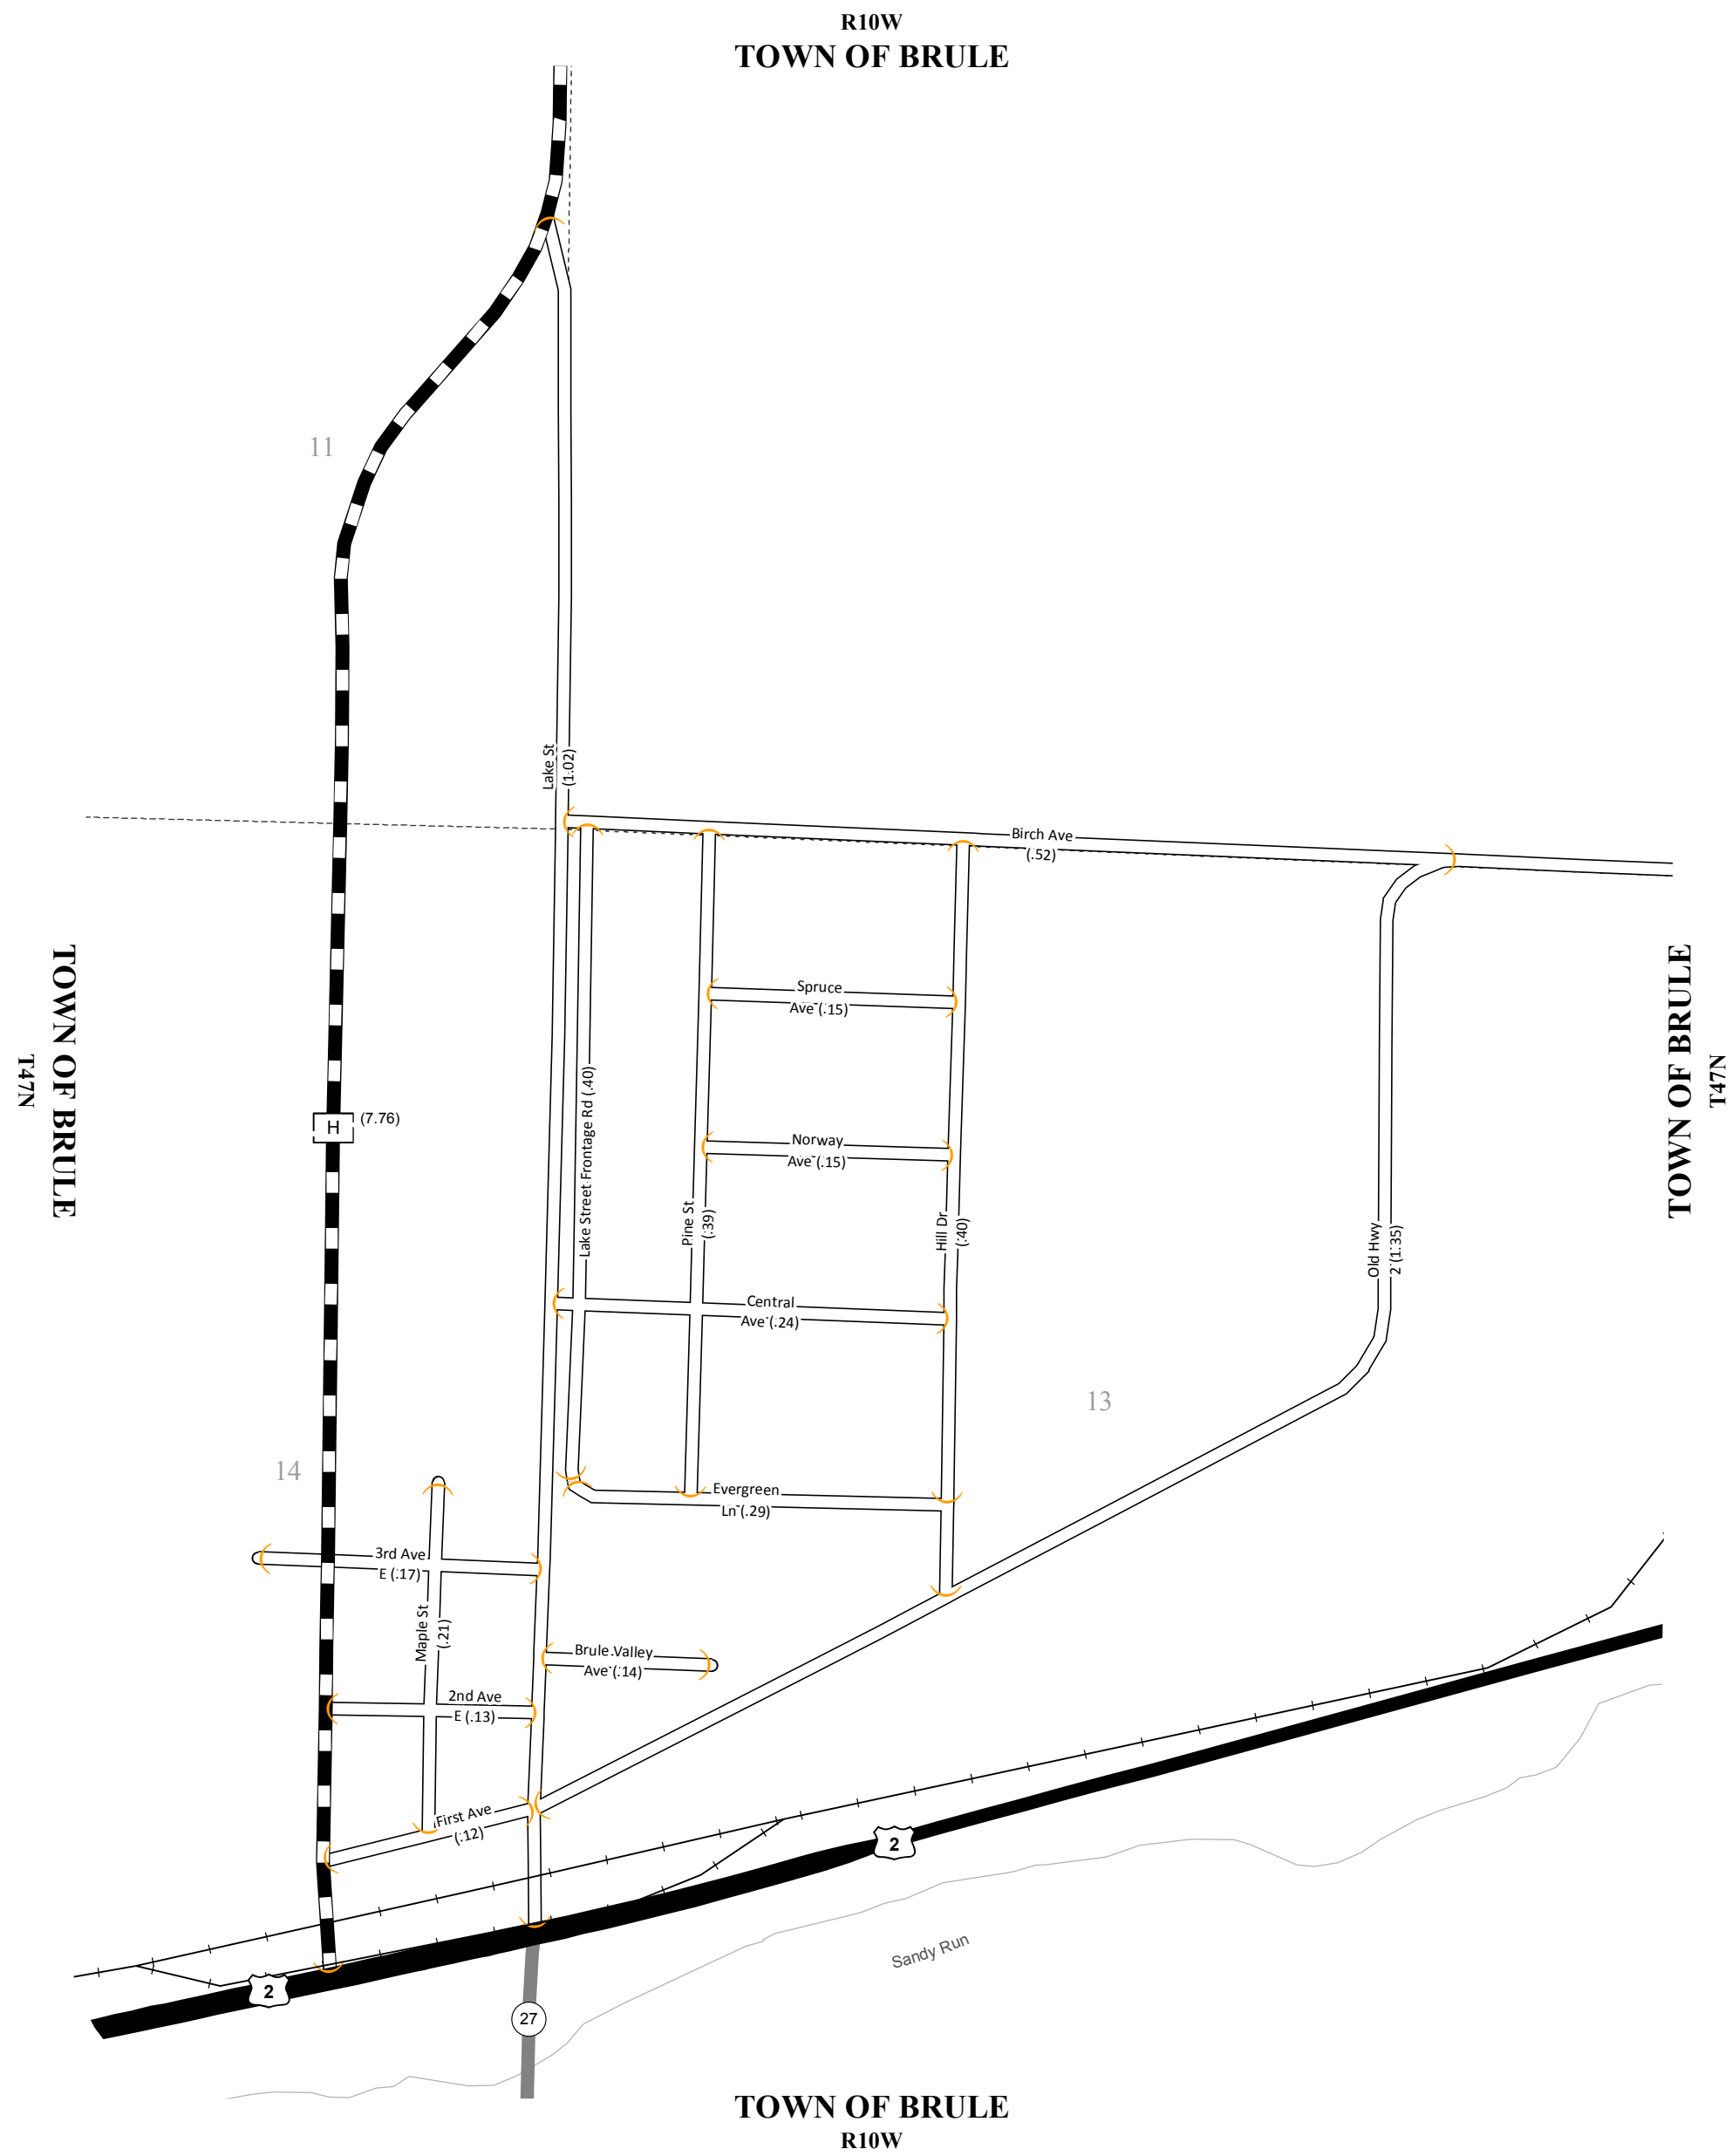

STATE OF WISCONSIN
 WISCONSIN DEPARTMENT OF TRANSPORTATION
 TOWN PLAT RECORD

16 - 006B

PART OF TOWN OF
BRULE
 COUNTY: DOUGLAS

LEGEND:

- County Trunk Highway
- Local Road
- US Highway
- State Trunk
- Railroad
- CVT Border
- PLSS Border
- Route Identifier

This information contained on this map was created for the official use of the Wisconsin Department of Transportation (WisDOT). Any other use while not prohibited, is the sole responsibility of the user. WisDOT expressly disclaims all liability regarding fitness of use of the information for other than official WisDOT business.