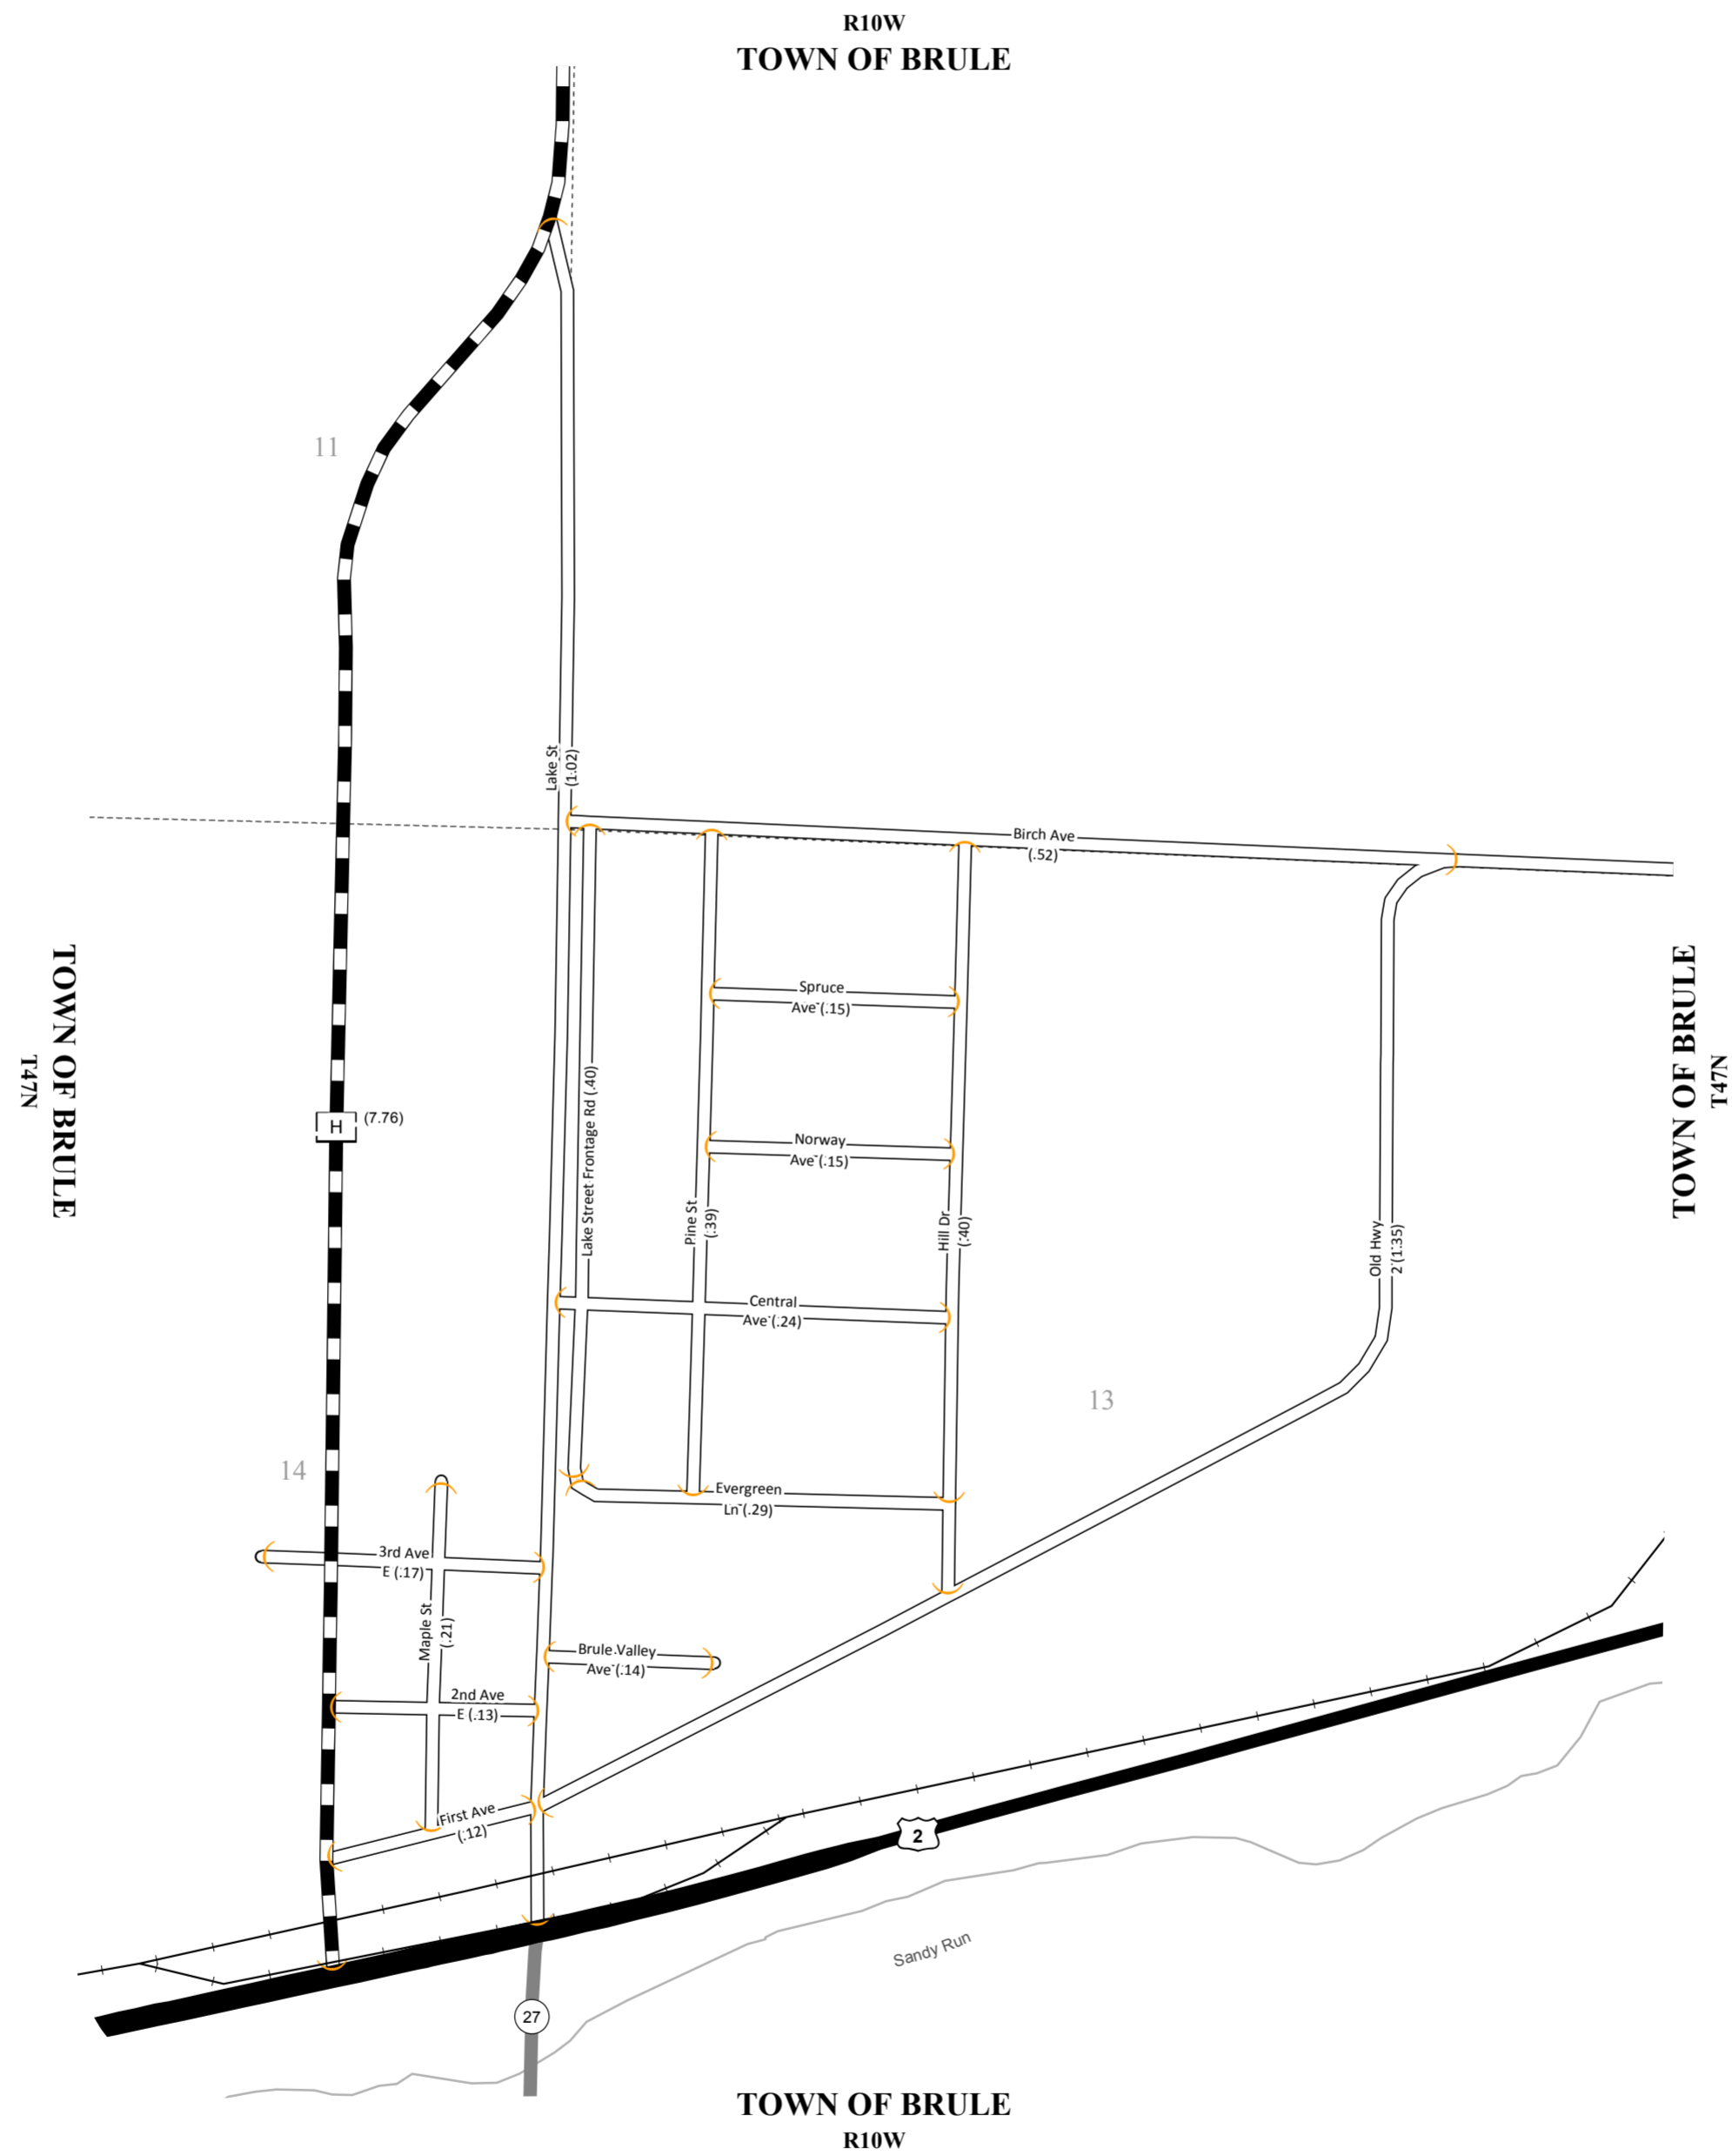

STATE OF WISCONSIN
 WISCONSIN DEPARTMENT OF TRANSPORTATION
 TOWN PLAT RECORD

16 - 006B

PART OF TOWN OF
BRULE
 COUNTY: DOUGLAS

LEGEND:

- County Trunk Highway
- Local Road
- US Highway
- State Trunk
- Railroad
- CVT Border
- PLSS Border
- Route Identifier

This information contained on this map was created for the official use of the Wisconsin Department of Transportation (WisDOT). Any other use while not prohibited, is the sole responsibility of the user. WisDOT expressly disclaims all liability regarding fitness of use of the information for other than official WisDOT business.