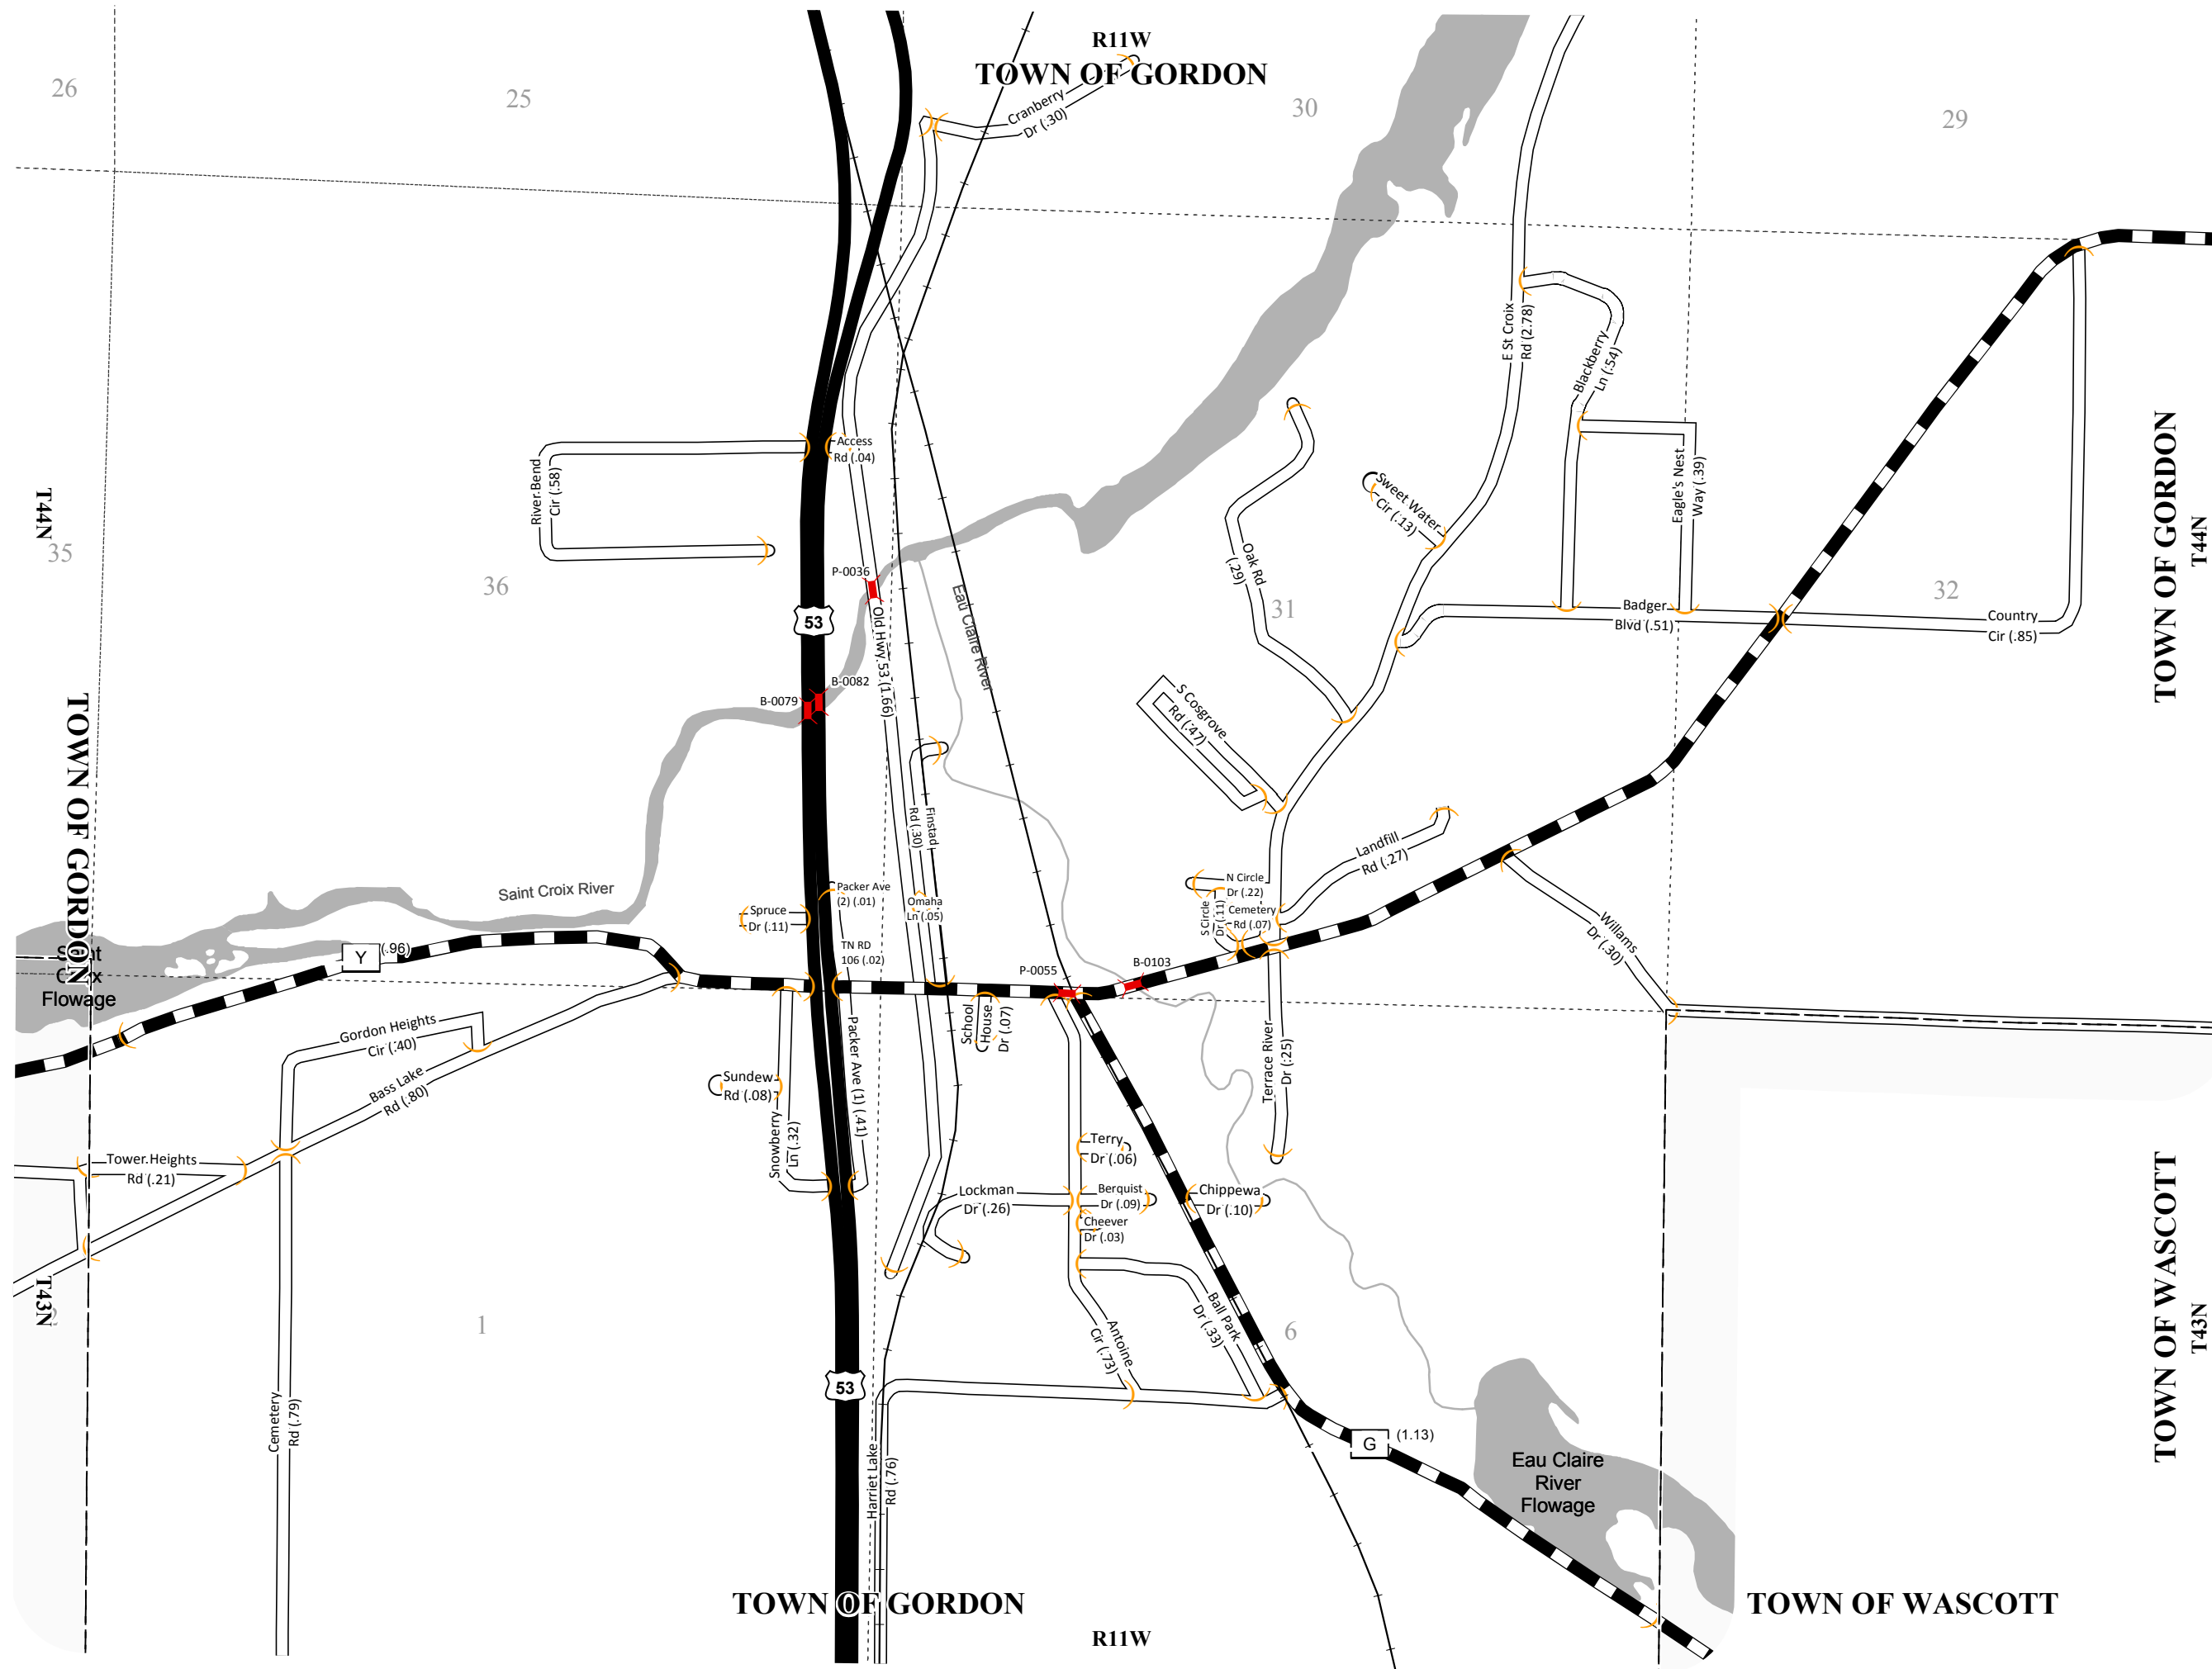

STATE OF WISCONSIN
 WISCONSIN DEPARTMENT OF TRANSPORTATION
 TOWN PLAT RECORD

16 - 012B

PART OF TOWN OF
GORDON
 COUNTY: DOUGLAS

- LEGEND:**
- County Trunk Highway
 - Local Road
 - US Highway
 - Railroad
 - CVT Border
 - PLSS Border
 - Bridge
 - Route Identifier

This information contained on this map was created for the official use of the Wisconsin Department of Transportation (WisDOT). Any other use while not prohibited, is the sole responsibility of the user. WisDOT expressly disclaims all liability regarding fitness of use of the information for other than official WisDOT business.