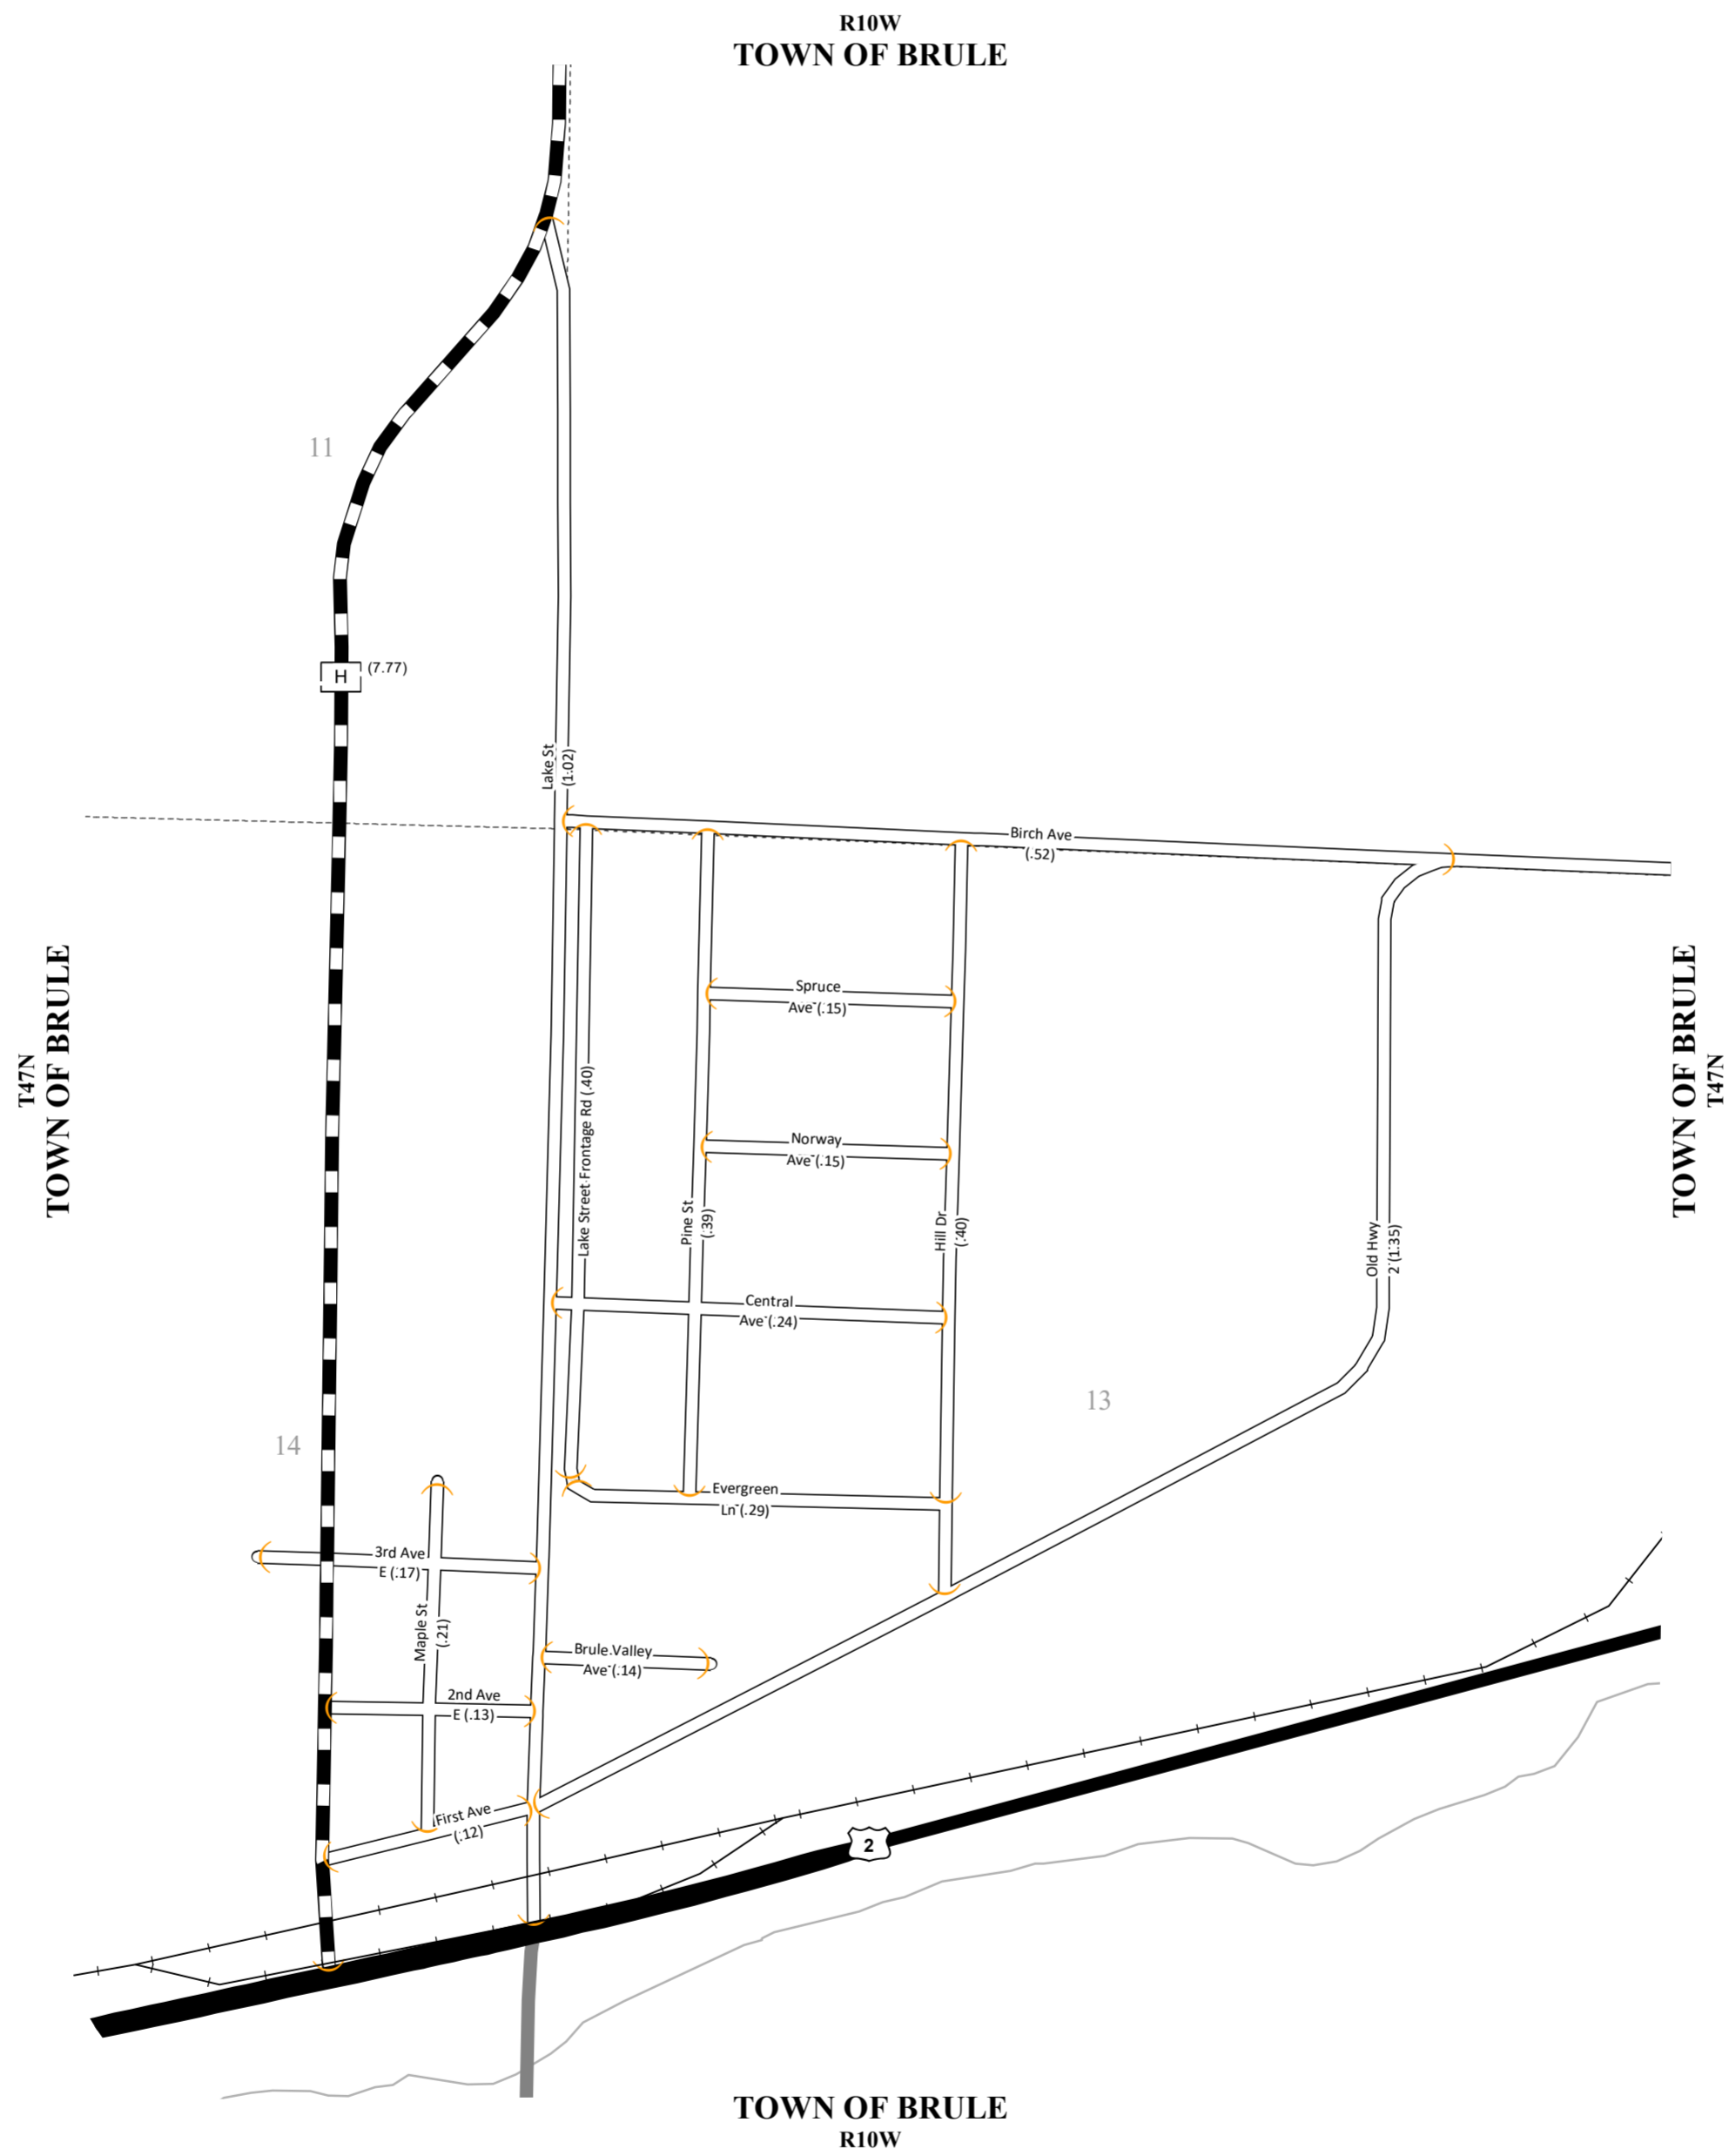

STATE OF WISCONSIN
 WISCONSIN DEPARTMENT OF TRANSPORTATION
 TOWN PLAT RECORD

16-006B

PART OF TOWN OF
BRULE
 COUNTY: DOUGLAS

LEGEND:

- County Trunk Highway
- Local Road
- US Highway
- State Trunk
- Railroad
- CVT Border
- PLSS Border
- Route Identifier

The information contained on this map was created for the official use of the Wisconsin Department of Transportation (WisDOT). Any other use while not prohibited, is the sole responsibility of the user. WisDOT expressly disclaims all liability regarding fitness of use of the information for other than official WisDOT business.