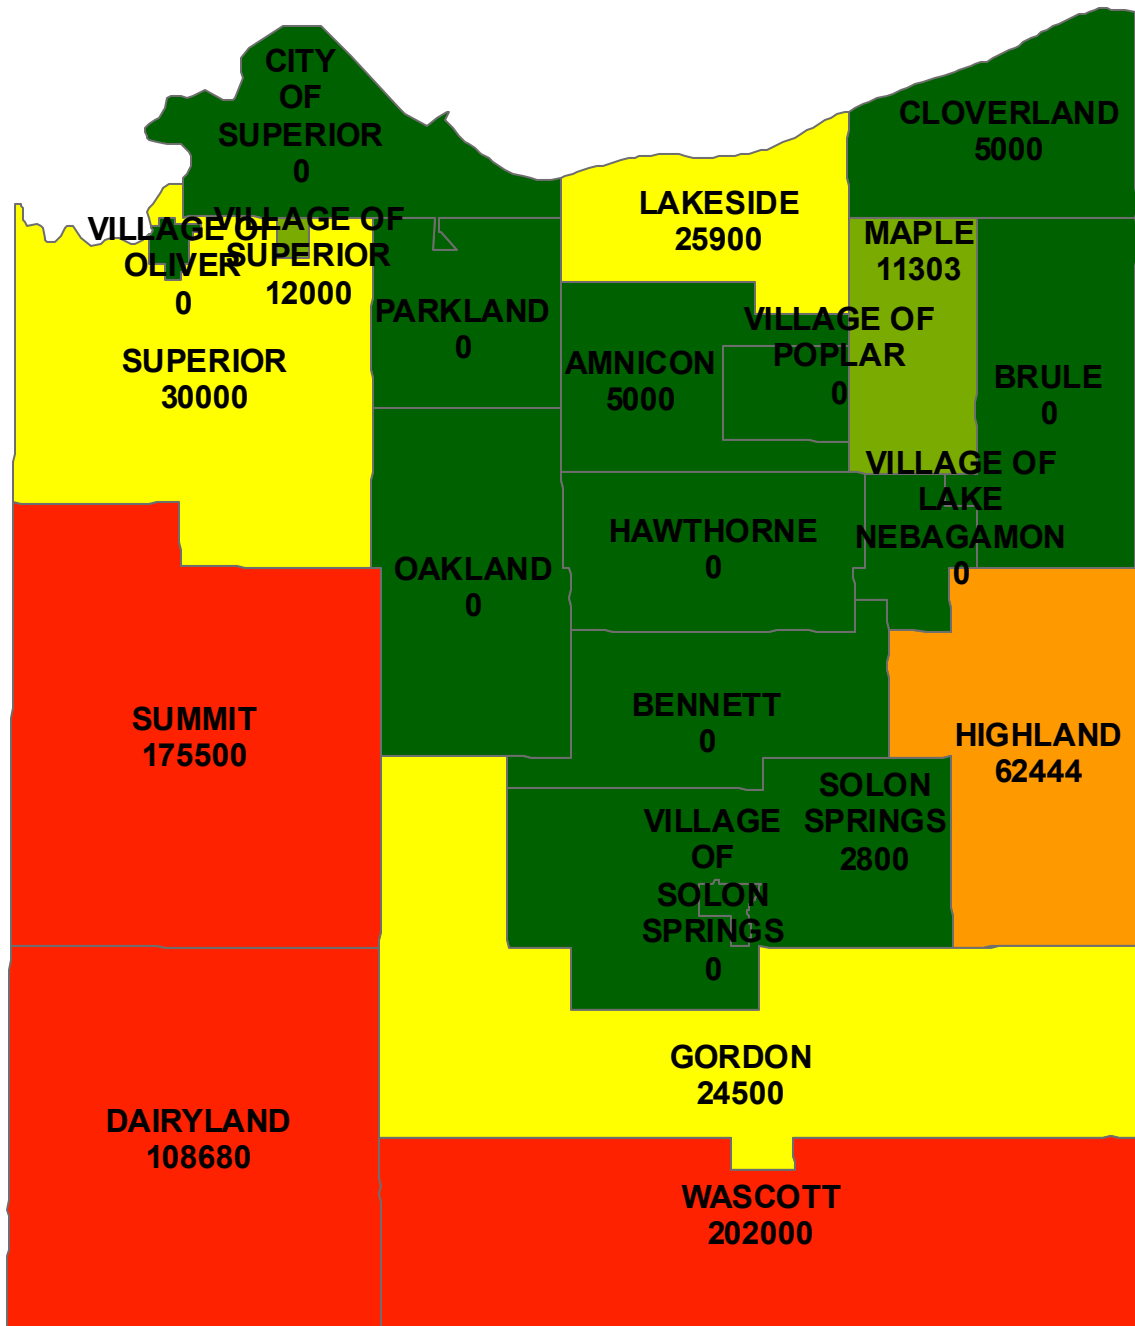

Douglas County Municipalities Damage Totals July 11, 2016 Flash Floods

Douglas County Municipalities Damage Totals