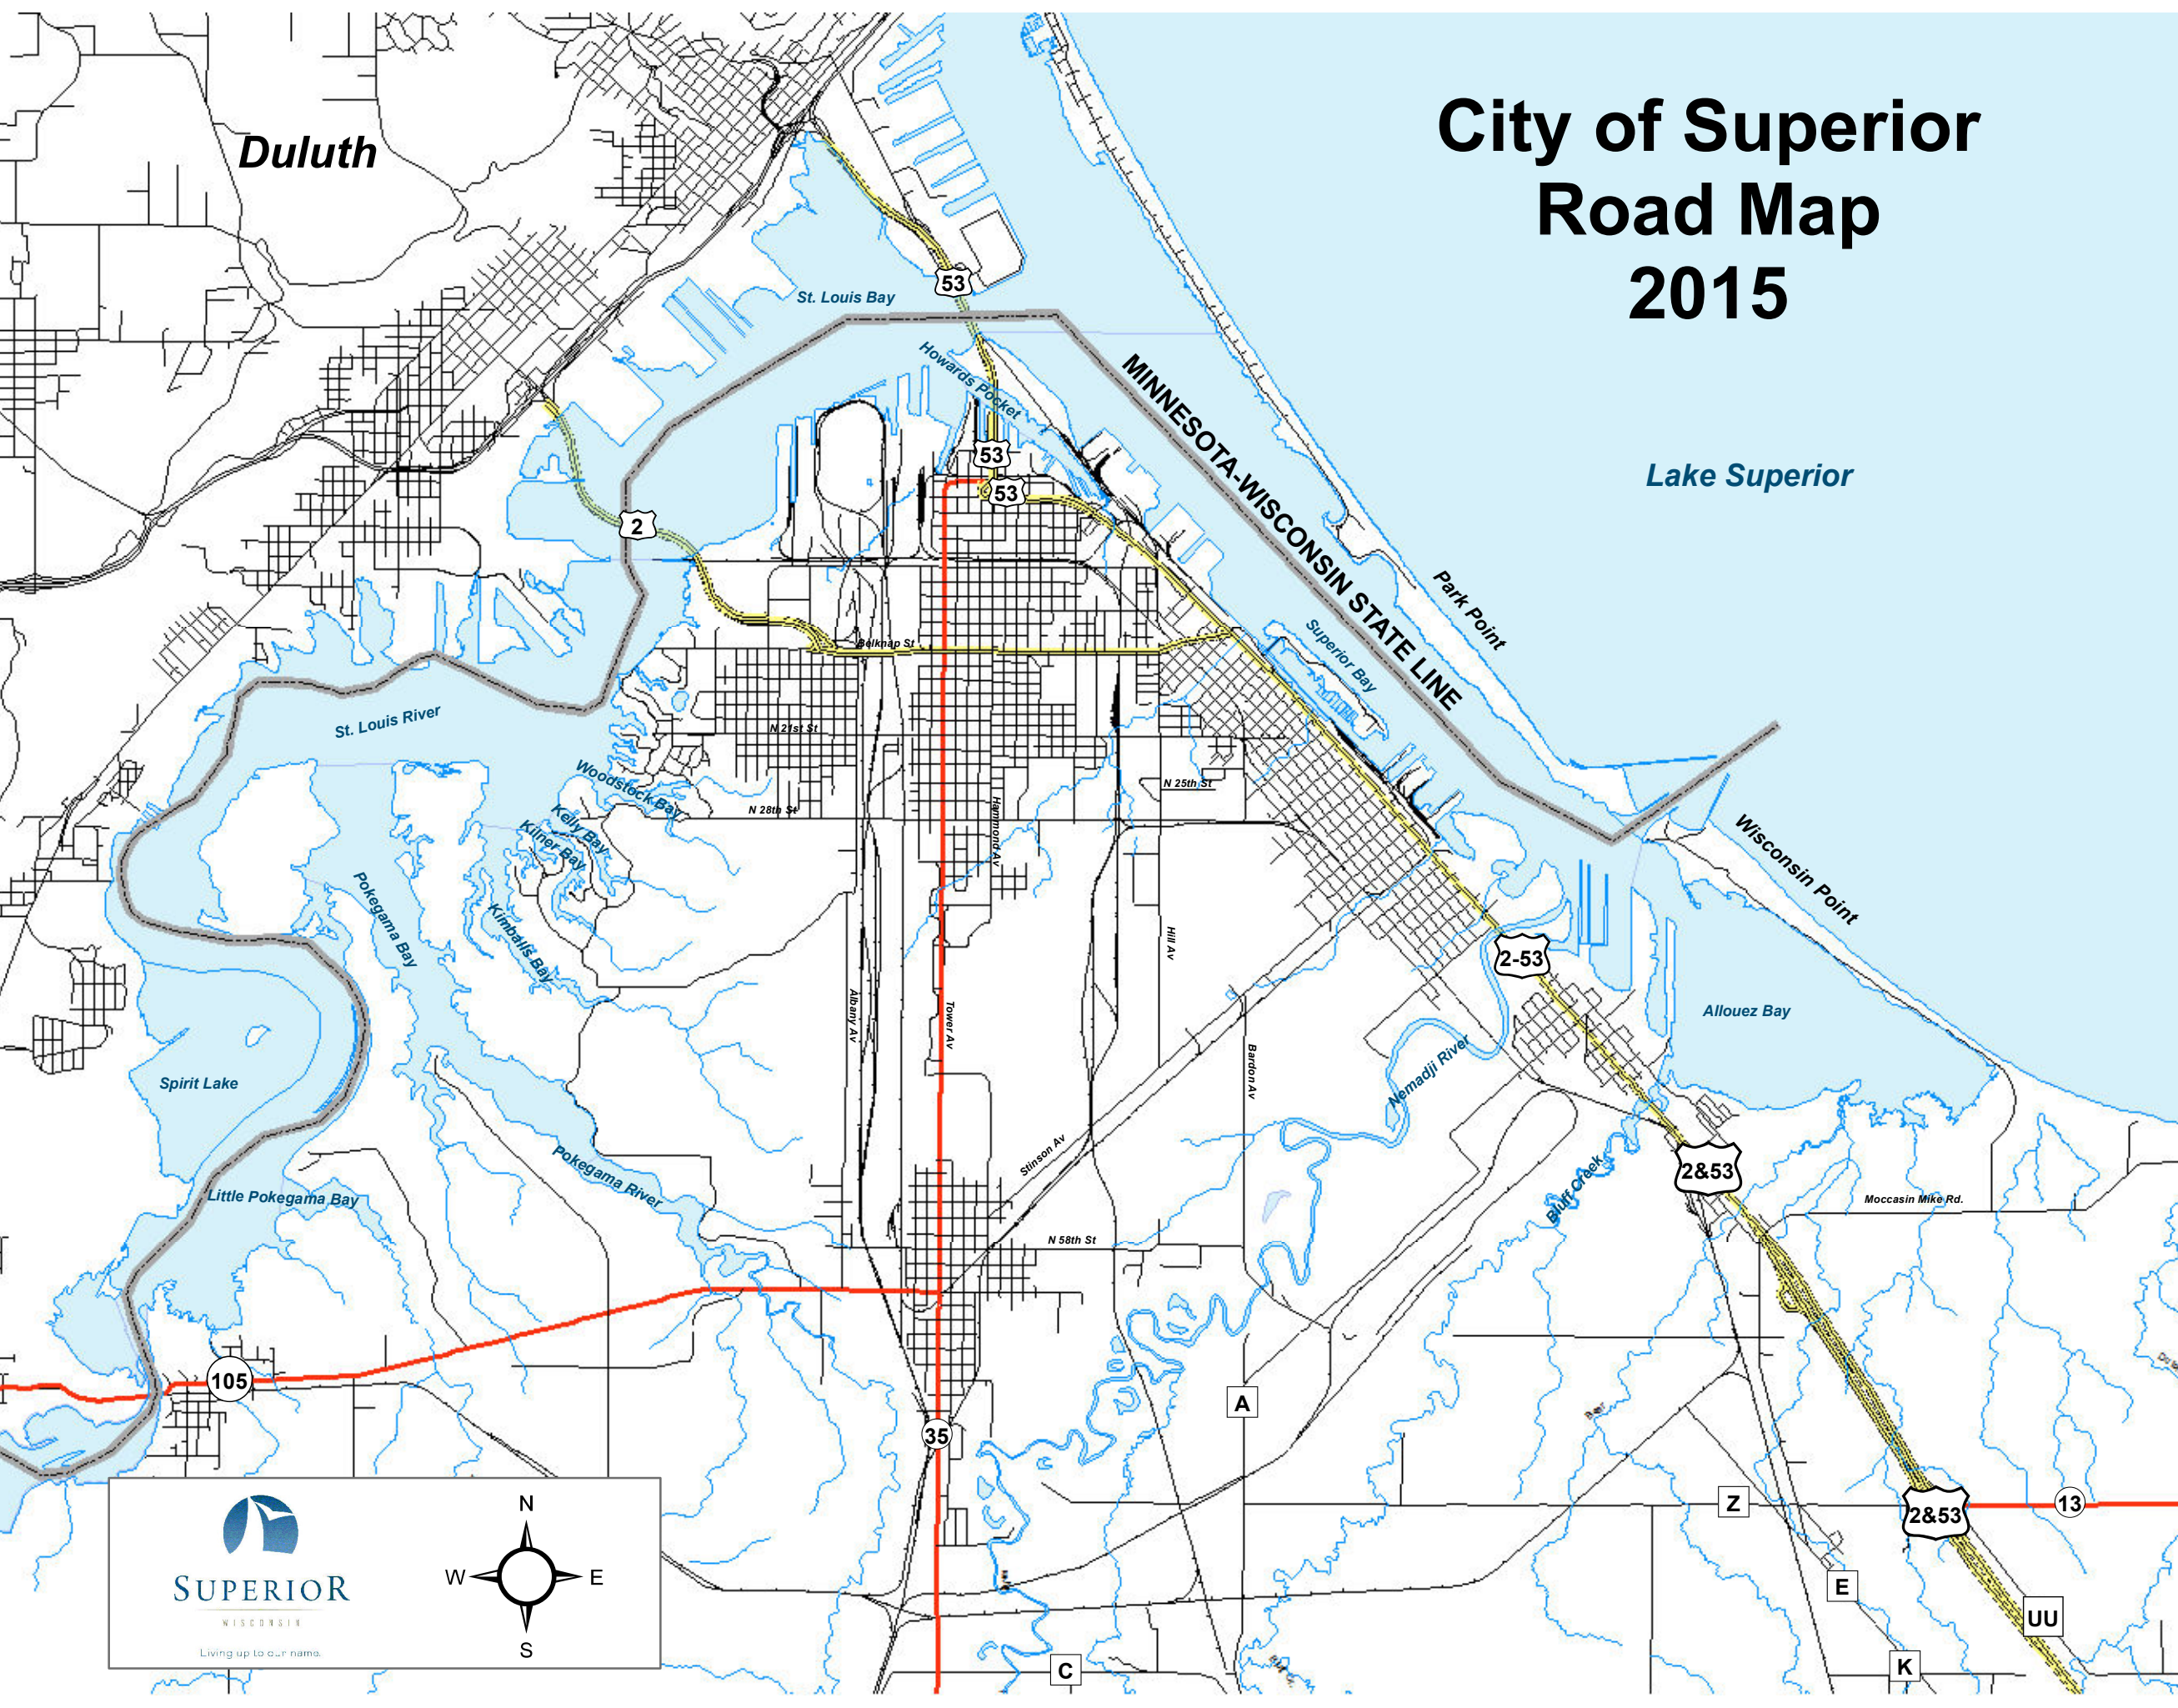

City of Superior Road Map 2015

Duluth

Lake Superior

MINNESOTA-WISCONSIN STATE LINE

SUPERIOR
WISCONSIN
Living up to our name.

Compass rose showing North (N), South (S), East (E), and West (W).