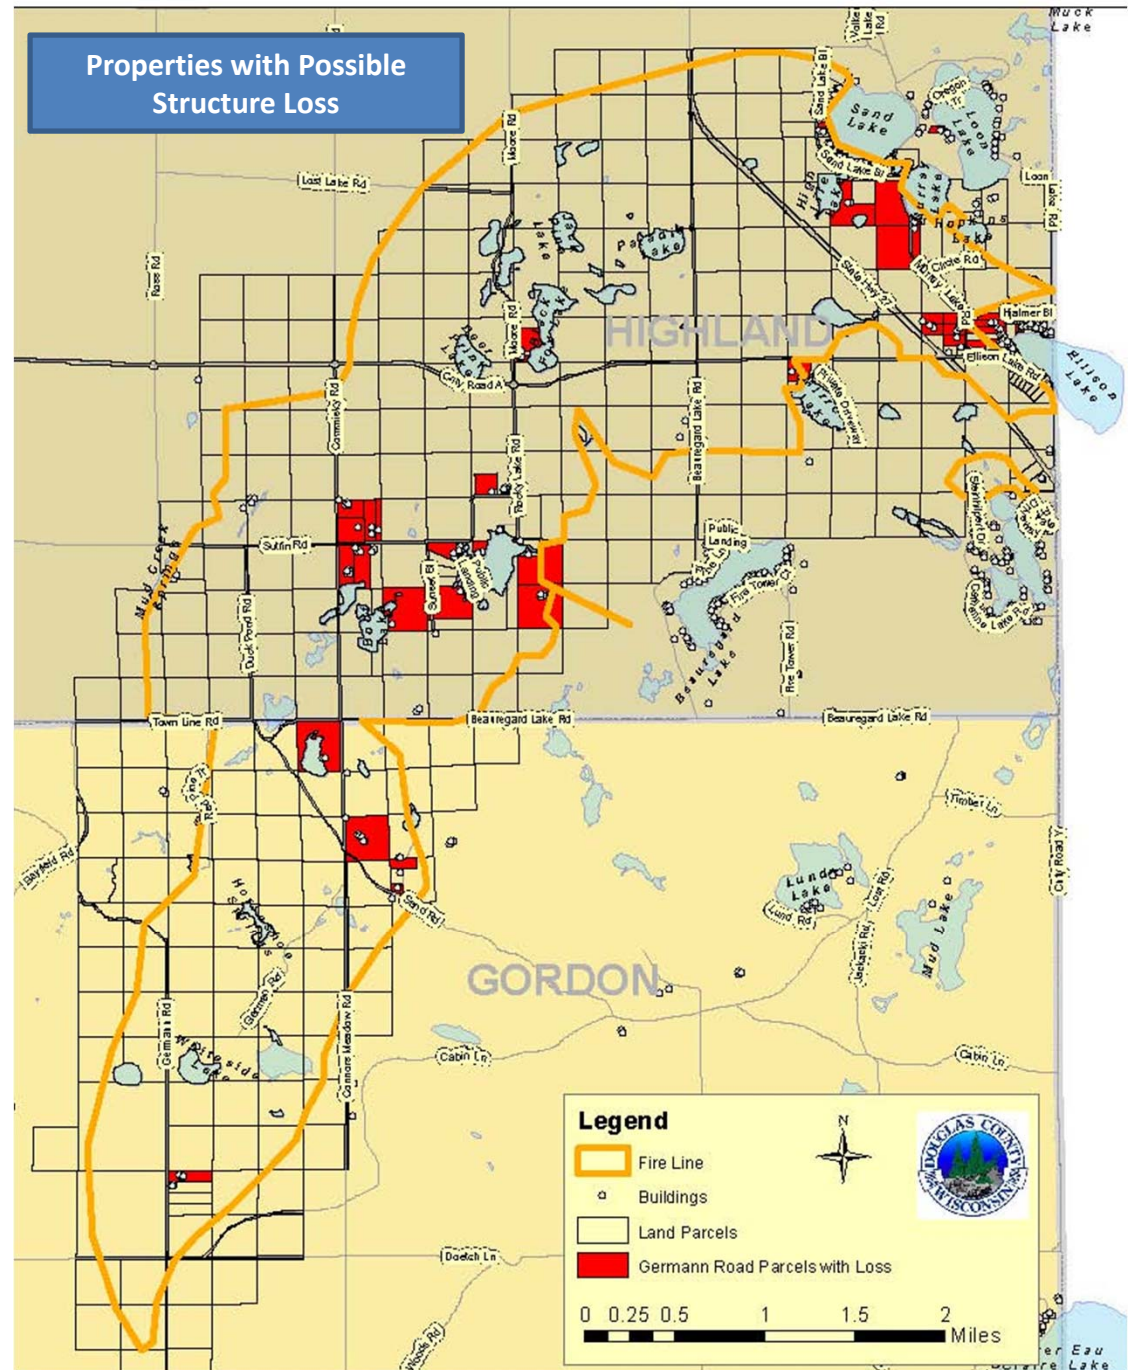

Germann Rd Fire

May 14-16, 2013

Updated May 22, 2013

GO0120009700

May 16, 2013

2009

© 2009 Pictometry

GO0120010000