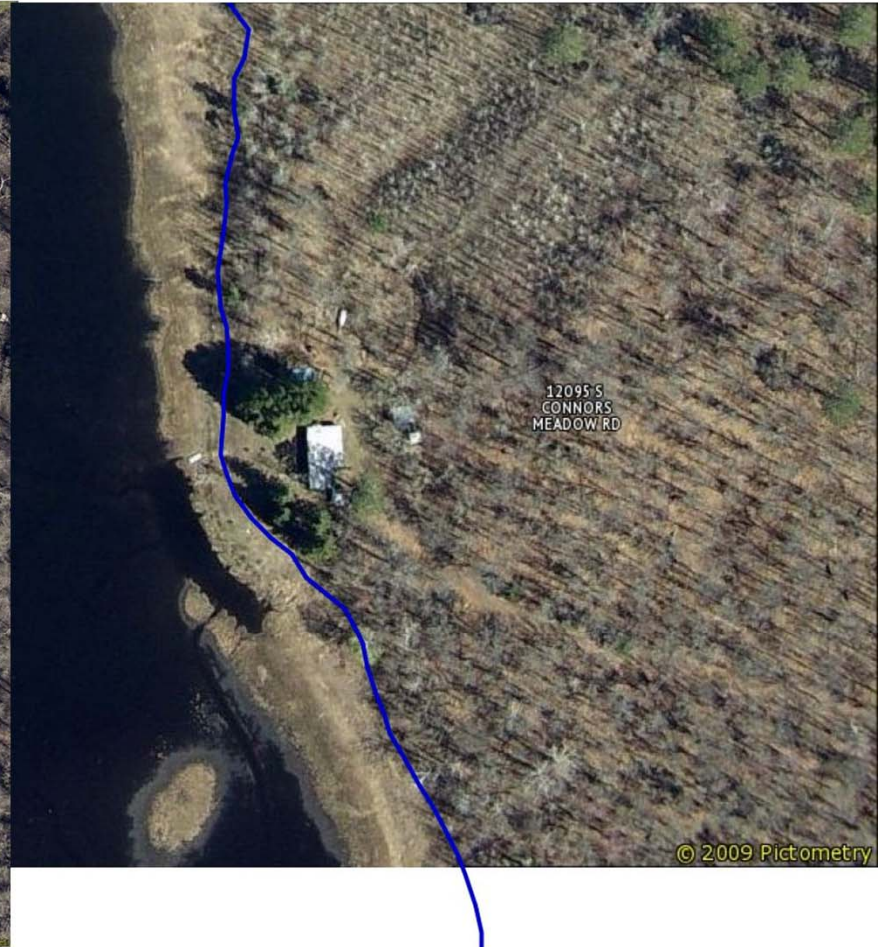

GO0120010900

May 16, 2013

2009