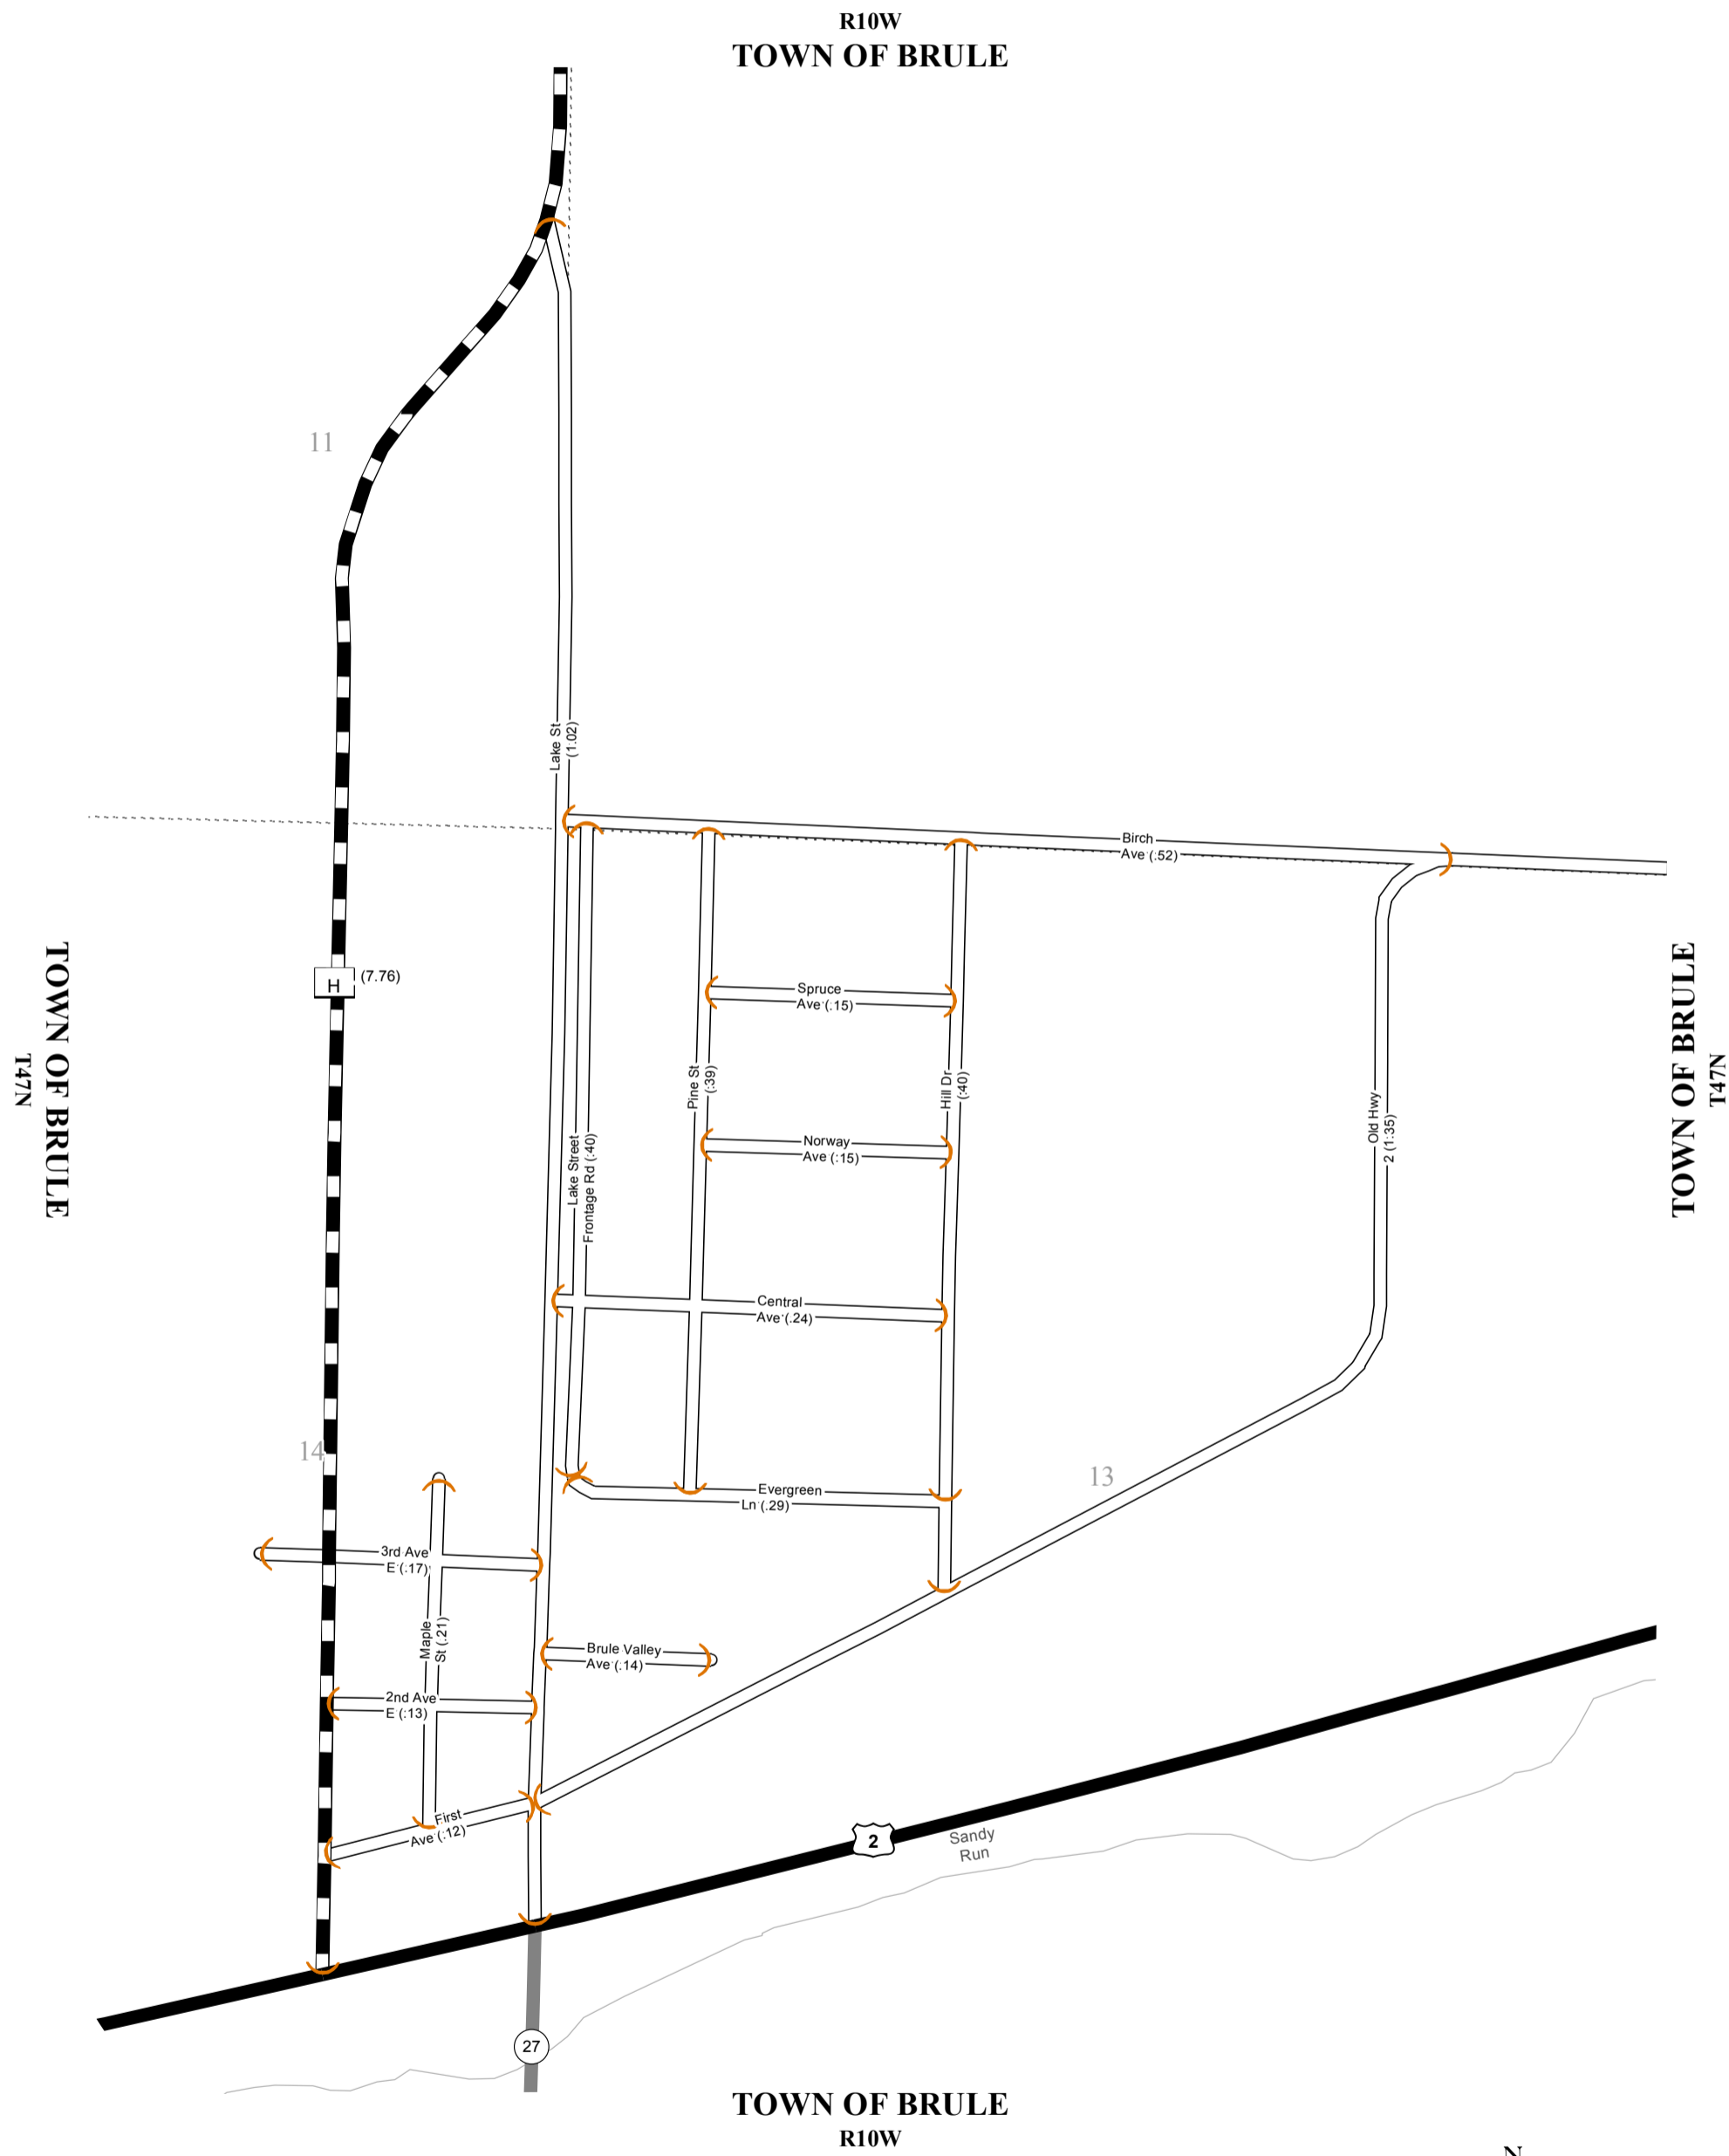

STATE OF WISCONSIN  
 WISCONSIN DEPARTMENT OF TRANSPORTATION  
 TOWN PLAT RECORD

16 - 006B

PART OF TOWN OF  
**BRULE**  
 COUNTY: DOUGLAS

LEGEND:

- County Trunk Highway
- Local Road
- US Highway
- State Trunk
- County Border
- CVT Border
- PLSS Border
- Route Identifier

This information contained on this map was created for the official use of the Wisconsin Department of Transportation (WisDOT). Any other use while not prohibited, is the sole responsibility of the user. WisDOT expressly disclaims all liability regarding fitness of use of the information for other than official WisDOT business.